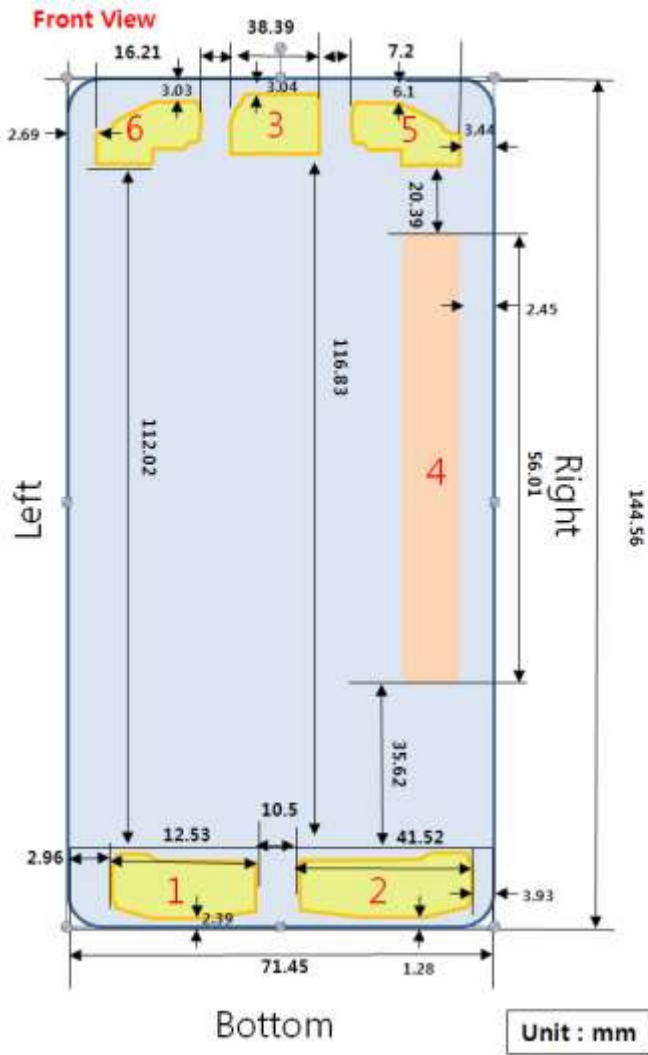

## Antenna and Device Information

**Antenna**

Antenna	Mode	Band
ANT1	Main LB	G 850/900 W B5/8 LTE B5/7/17-TX,RX
ANT2	Main HB	G 1800/1900 W B2/4 LTE B2/4-TX,RX
ANT3	HB MRD	W B2/4/5 LTE B2/4/5/7- RX
ANT4	LB MRD	LTE : B17- RX
ANT5	WiFi	2.4G WiFi
ANT6	GPS/B7	GPS/LTE B7- RX

## SAR Test Setup Photographs

■ **Test Setup Photo (Left All)**

■ **Test Setup Photo(Left Touch/Tilt)**

■ **Test Setup Photo (Right All)**

■ **Test Setup Photo (Right Touch/Tilt)**

■ **Test Setup Photo (Body All)**

■ **Test Setup Photo (Rear)**

**[Distance of 1.0 cm from the EUT]**

■ **Test Setup Photo (Front)**

[Distance of **1.0 cm** from the EUT]

■ **Test Setup Photo (Left)**

**[Distance of 1.0 cm from the EUT]**

■ **Test Setup Photo (Right)**

**[Distance of 1.0 cm from the EUT]**

■ **Test Setup Photo(Top)**

**[Distance of 1.0 cm from the EUT]**

■ **Test Setup Photo(Bottom)**

**[Distance of 1.0 cm from the EUT]**