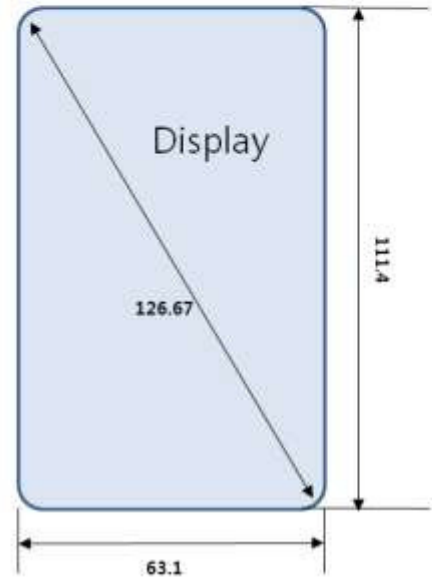

## Antenna and Device Information

**Antenna**

Antenna	Mode	Band
ANT1	Main LB	G 850/900 W B5/8 LTE B5/7/17-TX,RX
ANT2	Main HB	G 1800/1900 W B2/4 LTE B2/4-TX,RX
ANT3	HB MRD	W B2/4/5 LTE B2/4/5/7- RX
ANT4	LB MRD	LTE : B17- RX
ANT5	WiFi	2.4G WiFi
ANT6	GPS/B7	GPS/LTE B7- RX

## SAR Test Setup Photographs

■ **Test Setup Photo (Left All)**

■ **Test Setup Photo(Left Touch/Tilt)**

■ **Test Setup Photo (Right All)**

■ **Test Setup Photo (Right Touch/Tilt)**

■ **Test Setup Photo (Body All)**

■ **Test Setup Photo (Rear)**

**[Distance of 1.0 cm from the EUT]**

■ **Test Setup Photo (Front)**

[Distance of **1.0 cm** from the EUT]

■ **Test Setup Photo (Left)**

**[Distance of 1.0 cm from the EUT]**

■ **Test Setup Photo (Right)**

**[Distance of 1.0 cm from the EUT]**

■ **Test Setup Photo(Top)**

**[Distance of 1.0 cm from the EUT]**

■ **Test Setup Photo(Bottom)**

**[Distance of 1.0 cm from the EUT]**