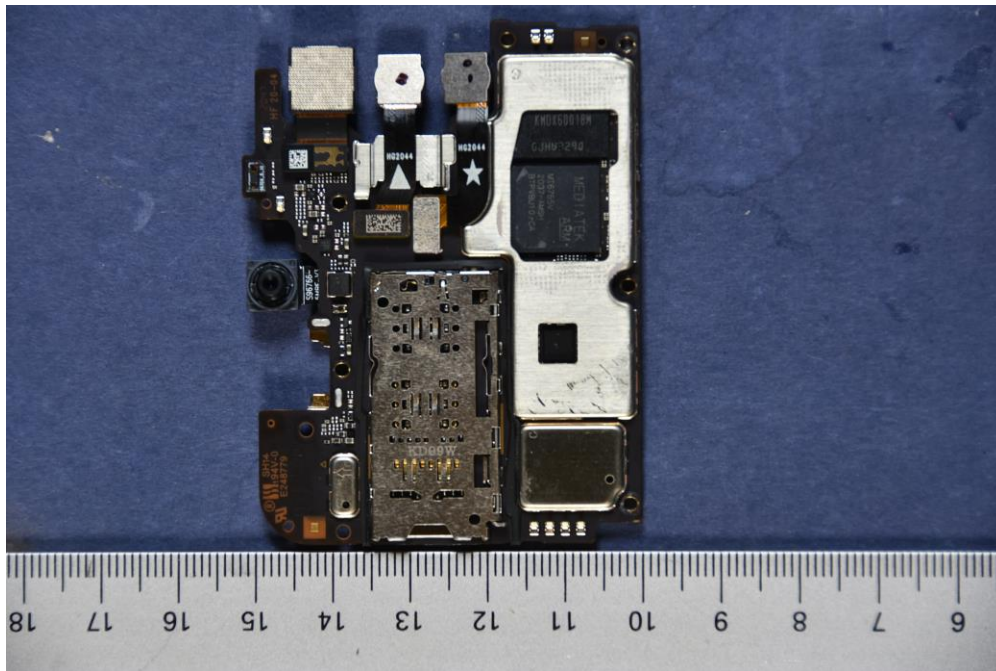

INTERNAL PHOTOGRAPHS

	<p>LG Electronics USA, Inc. FCC ID: ZNFK330PM</p>	<p>Model: LM-K330PM</p>
<p>Internal Photos</p>	<p>EUT Type: Portable Handset</p>	<p>Page 4 of 7</p>

 Proud to be part of element	LG Electronics USA, Inc. FCC ID: ZNFK330PM	Model: LM-K330PM
Internal Photos	EUT Type: Portable Handset	Page 7 of 7