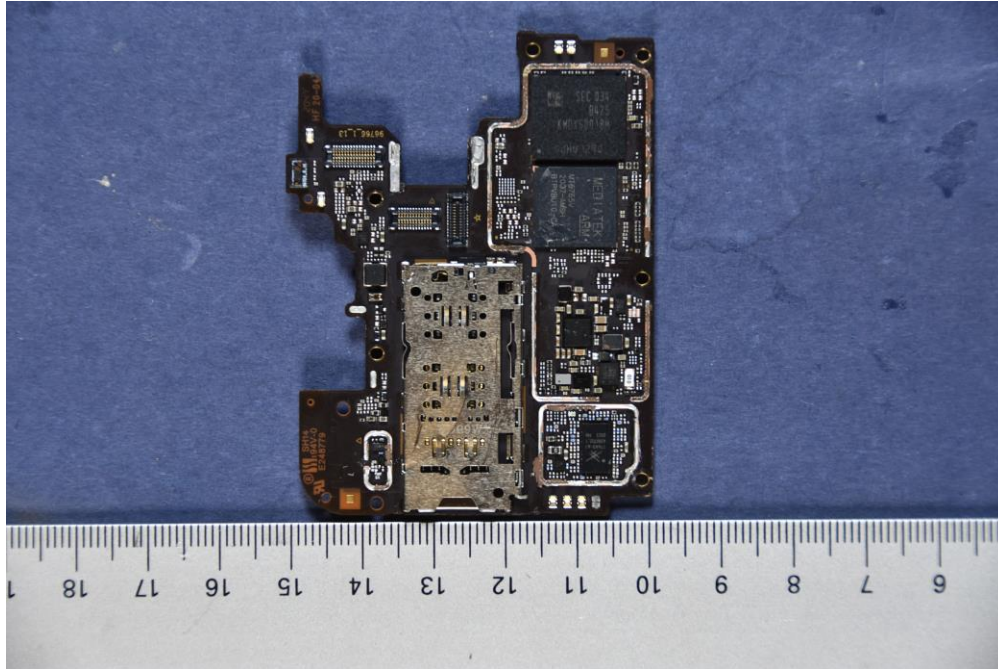

INTERNAL PHOTOGRAPHS

	<p>LG Electronics USA, Inc. FCC ID: ZNFK330PM</p>	<p>Model: LM-K330PM</p>
<p>Internal Photos</p>	<p>EUT Type: Portable Handset</p>	<p>Page 4 of 7</p>

 Proud to be part of element	LG Electronics USA, Inc. FCC ID: ZNFK330PM	Model: LM-K330PM
Internal Photos	EUT Type: Portable Handset	Page 7 of 7