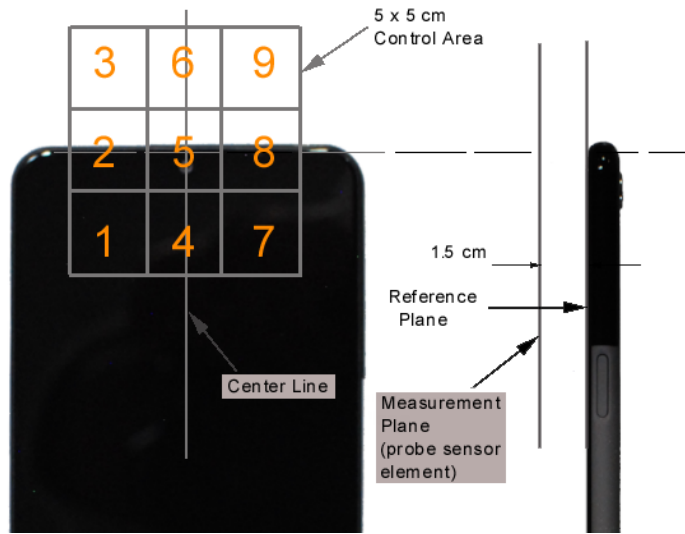

Figure 18-1
Ear Reference Point HAC Phantom Alignment

Figure 18-2
HAC Phantom Plane Alignment

FCC ID: ZNFK330PM	 PCTEST <small>Proud to be part of</small>	HAC (RF EMISSIONS) TEST REPORT	 Approved by: Quality Manager
Filename: 1M2012140197-12.ZNF	Test Dates: 12/28/2020 - 1/26/2021	DUT Type: Portable Handset	Page 82 of 83

Figure 18-3 5x5 Scan grid above WD

Figure 18-4 E-Field WD Scan overlay

FCC ID: ZNFK330PM	 PCTEST Proud to be part of 	HAC (RF EMISSIONS) TEST REPORT	 LG	Approved by: Quality Manager
Filename: 1M2012140197-12.ZNF	Test Dates: 12/28/2020 - 1/26/2021	DUT Type: Portable Handset		Page 83 of 83