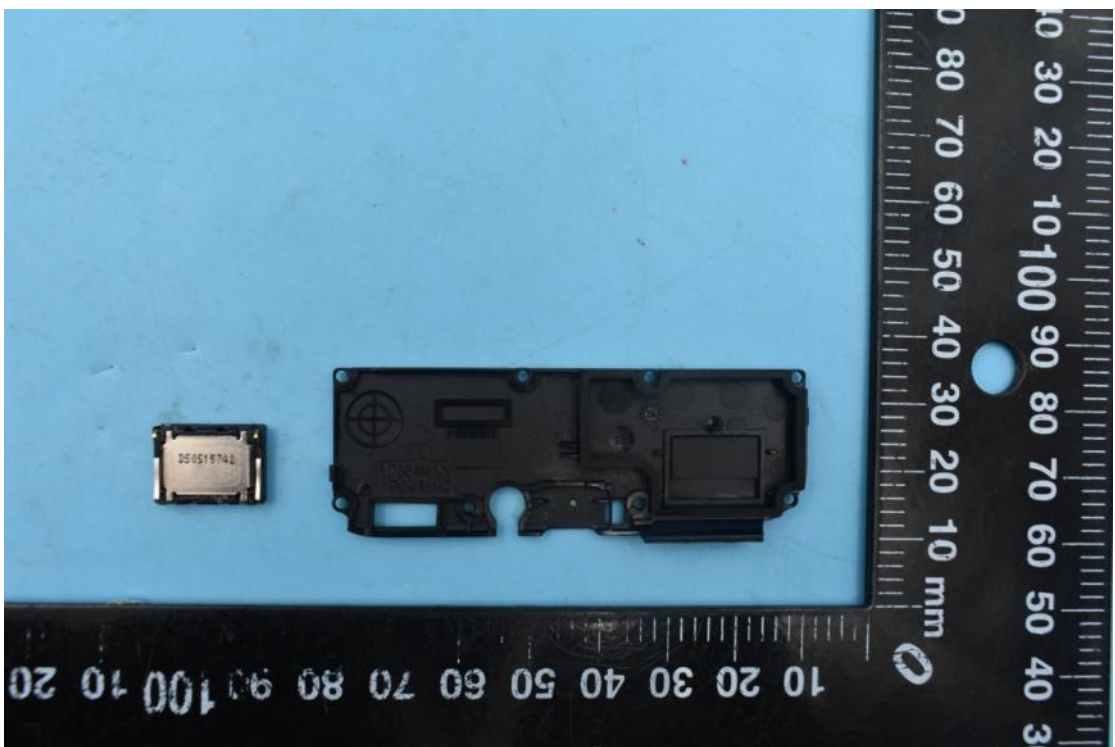

FCC ID:ZNFK310IM

## Internal Photos

## 2. Antenna view