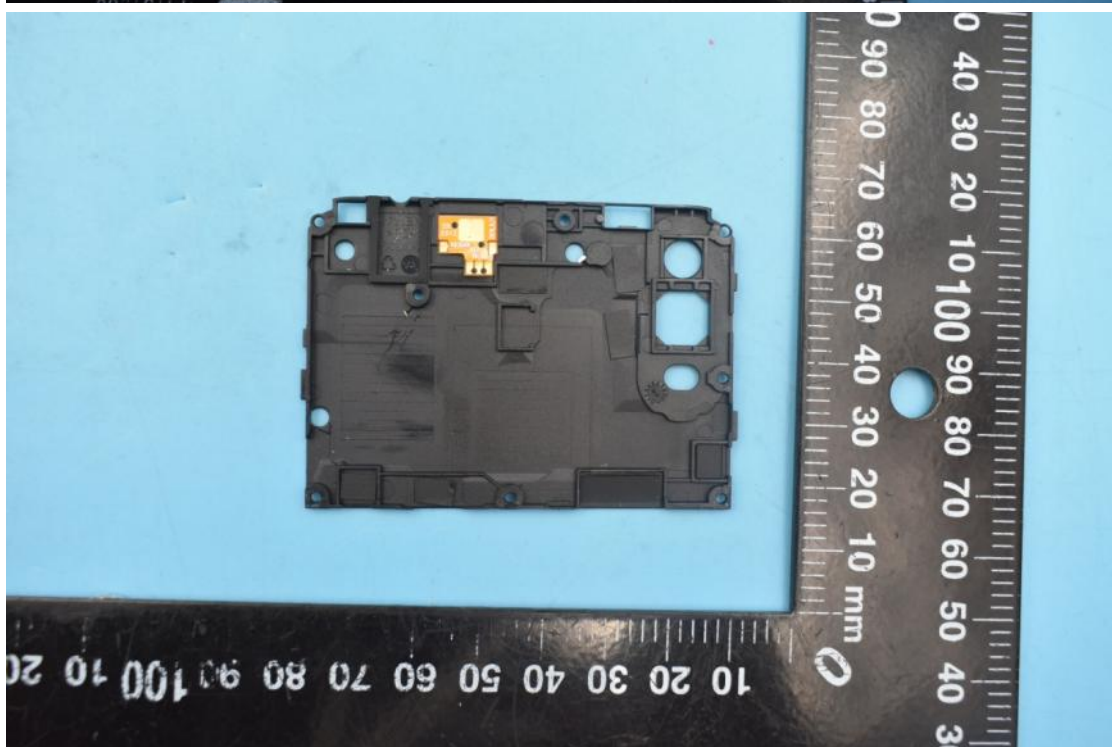

FCC ID:ZNFK310IM

## Internal Photos

### 1. EUT uncover view

## 2. Antenna view