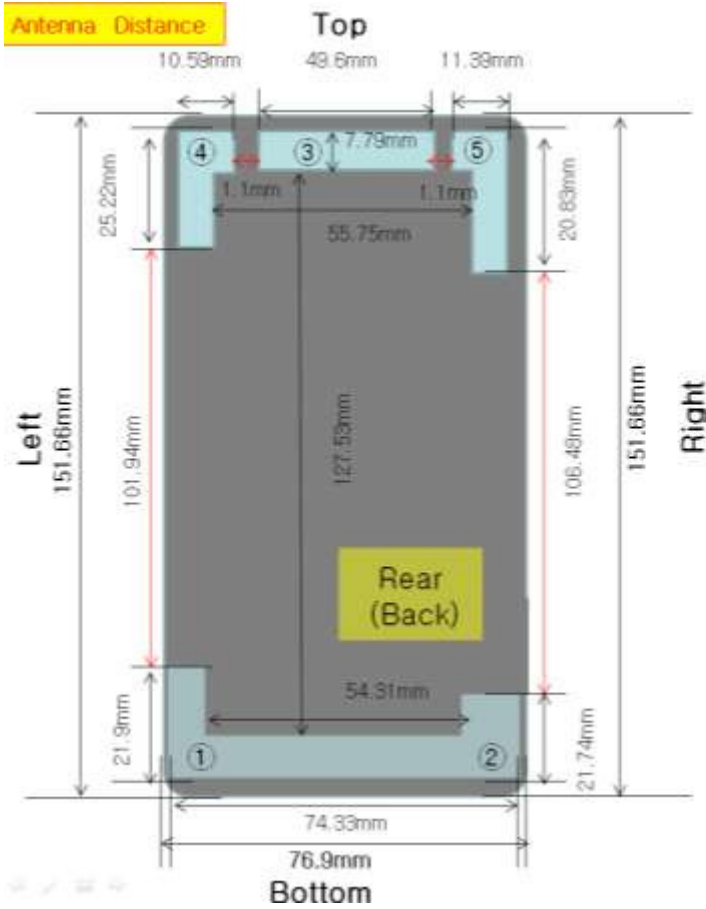

Antenna and Device Information

①, ② **GSM QUAD, WB2,4,5,8, LTE17,2,4,5,7**

MODE	BAND	TX(MHz)	RX(MHz)
GSM	GSM850	824-849	869-894
	EGSM900	880-915	925-960
	DCS	1,710-1,785	1,805-1,880
WCDMA	PCS	1,850-1,910	1,930-1,990
	B5	824-849	869-894
	B4	1710-1755	2110-2155
	B2	1,850-1,910	1,930-1,990
LTE	B8	880-915	925-960
	B17	704-716	734-746
	B5	824-849	869-894
	B2	1,850-1,910	1,930-1,990
	B4	1710-1755	2110-2155
B7	2,500-2,570	2,620-2,690	

③ **LTE MIMO B17,5,2,4, WCDMA DRx B2,4,5**

MODE	BAND	TX(MHz)	RX(MHz)
LTE MIMO	B17	x	734-746
	B5	x	869-894
	B2	x	1,930-1,990
	B4	x	2110-2155
WCDMA DRx	B5	x	869-894
	B4	x	2110-2155
B2	x	1,930-1,990	

④ **BT/WIFI**

■ **Test Setup Photo (Right Touch/Tilt)**

■ **Test Setup Photo (Body All)**

■ **Test Setup Photo (Rear)**

[Distance of 1.0 cm from the EUT]

■ **Test Setup Photo (Front)**

[Distance of 1.0 cm from the EUT]

■ **Test Setup Photo (Left)**

[Distance of 1.0 cm from the EUT]

■ **Test Setup Photo (Right)**

[Distance of 1.0 cm from the EUT]

■ **Test Setup Photo(Top)**

[Distance of 1.0 cm from the EUT]

■ **Test Setup Photo(Bottom)**

[Distance of 1.0 cm from the EUT]