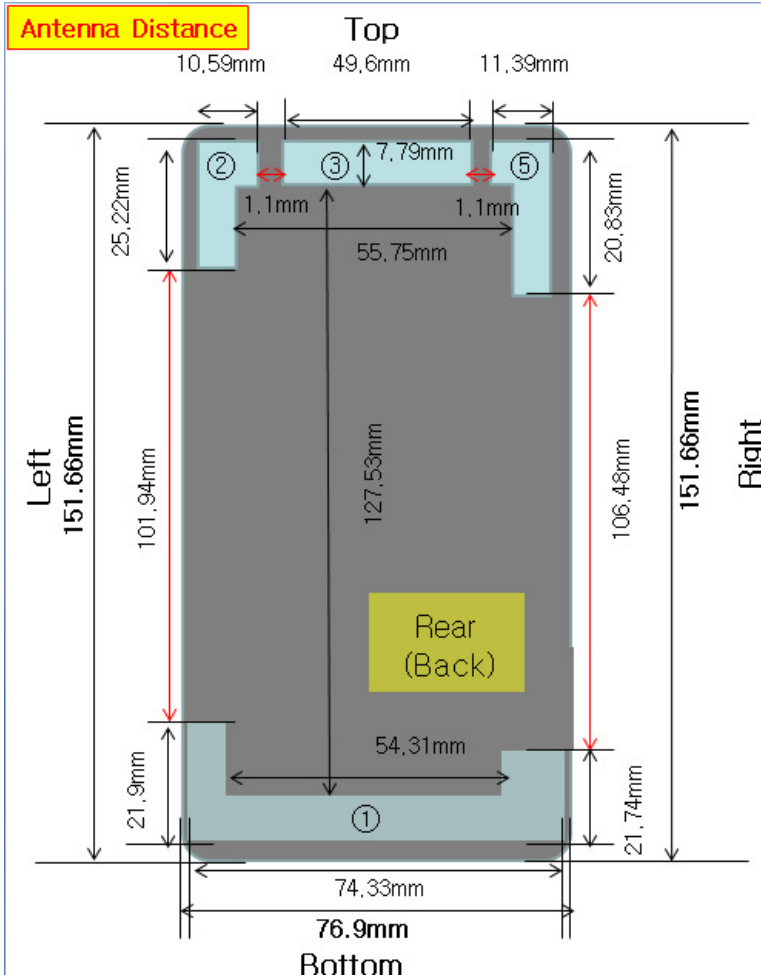

Antenna and Device Information

①, ② **GSM QUAD, WB1,2,4,5,8, LTE28,2,4,5,7**

MODE	BAND	TX(MHz)	RX(MHz)
GSM	GSM850	824~849	869~894
	EGSM900	880~915	925~960
	DCS	1,710~1,785	1,805~1,880
WCDMA	PCS	1,850~1,910	1,930~1,990
	B5	824~849	869~894
	B4	1710~1755	2110~2155
	B1	1,920~1,980	2110~2170
	B2	1,850~1,910	1,930~1,990
LTE	B8	880~915	925~960
	B28	703~748	758~803
	B5	824~849	869~894
	B2	1,850~1,910	1,930~1,990
	B4	1710~1755	2110~2155
	B7	2,500~2,570	2,620~2,690

③ **LTE MIMO B28,5,2,4, WCDMA DRx B1,2,4,5**

MODE	BAND	TX(MHz)	RX(MHz)
LTE MIMO	B28	x	758~803
	B5	x	869~894
	B2	x	1,930~1,990
	B4	x	2110~2155
WCDMA DRx	B5	x	869~894
	B1	x	2110~2170
	B4	x	2110~2155
	B2	x	1,930~1,990

■ **Test Setup Photo (Right Touch/Tilt)**

■ **Test Setup Photo (Body All)**

■ **Test Setup Photo (Rear)**

[Distance of 1.0 cm from the EUT]

■ **Test Setup Photo (Front)**

[Distance of 1.0 cm from the EUT]

■ **Test Setup Photo (Left)**

[Distance of 1.0 cm from the EUT]

■ **Test Setup Photo (Right)**

[Distance of 1.0 cm from the EUT]

■ **Test Setup Photo(Top)**

[Distance of 1.0 cm from the EUT]

■ **Test Setup Photo(Bottom)**

[Distance of 1.0 cm from the EUT]