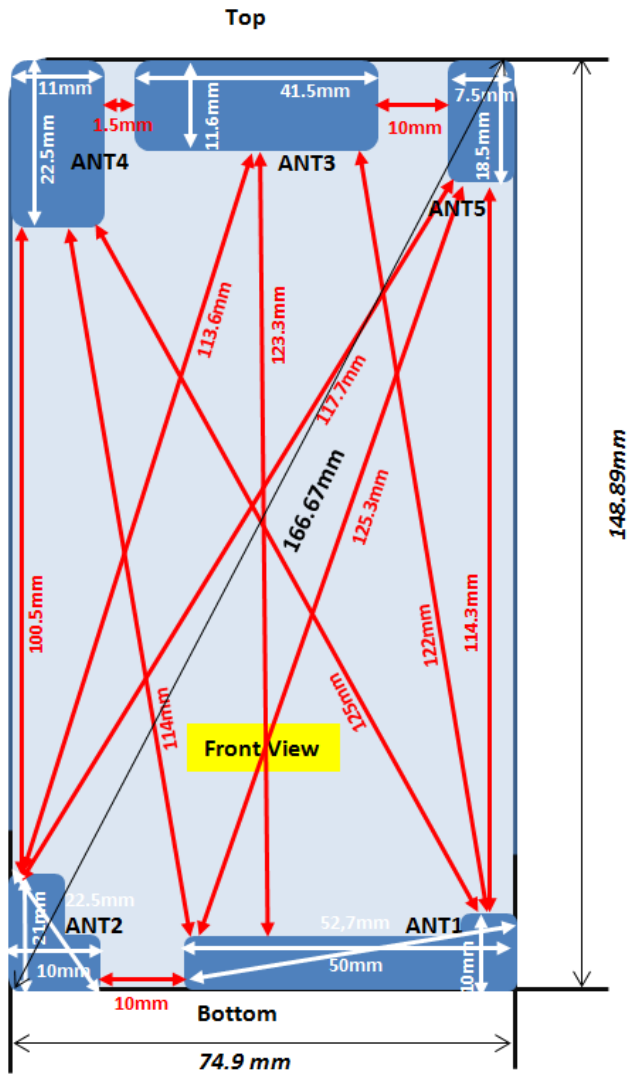

Antenna and Device Information

- [ANT1] TX,RX both**
LTE : B5
GSM : 850
WCDMA : B5
- [ANT2] TX,RX both**
GSM : 1900
WCDMA : B2
- [ANT3] RX only**
LTE : B5
- [ANT4] RX only**
GPS
- [ANT5] TX,RX both**
WIFI 2.4G/BT

SAR Test Setup Photographs

■ **Test Setup Photo (Left All)**

■ **Test Setup Photo(Left Touch/Tilt)**

■ **Test Setup Photo (Right All)**

■ **Test Setup Photo (Right Touch/Tilt)**

■ **Test Setup Photo (Body All)**

■ **Test Setup Photo (Rear)**

[Distance of 1.0 cm from the EUT]

■ Test Setup Photo (Front)

[Distance of **1.0 cm** from the EUT]

■ **Test Setup Photo (Left)**

[Distance of 1.0 cm from the EUT]

■ **Test Setup Photo (Right)**

[Distance of 1.0 cm from the EUT]

■ **Test Setup Photo(Top)**

[Distance of 1.0 cm from the EUT]

■ **Test Setup Photo(Bottom)**

[Distance of 1.0 cm from the EUT]