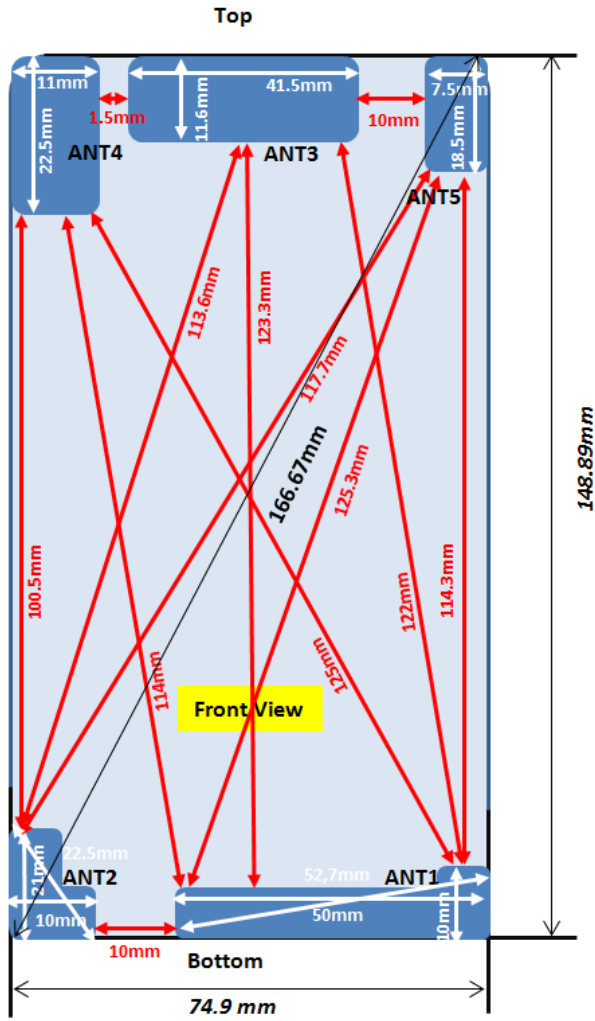

## Antenna and Device Information

- [ANT1] TX,RX both**  
LTE : B5, B7, B17  
GSM : 850  
WCDMA : B5
- [ANT2] TX,RX both**  
LTE : B2, B4  
GSM : 1900  
WCDMA : B2, B4
- [ANT3] RX only**  
LTE : B2, B4, B5, B17
- [ANT4] RX only**  
GPS, B7
- [ANT5] TX,RX both**  
WIFI 2.4G/BT

## SAR Test Setup Photographs

■ **Test Setup Photo (Left All)**

■ **Test Setup Photo(Left Touch/Tilt)**

■ **Test Setup Photo (Right All)**

■ **Test Setup Photo (Right Touch/Tilt)**

■ **Test Setup Photo (Body All)**

■ **Test Setup Photo (Rear)**

**[Distance of 1.0 cm from the EUT]**

■ **Test Setup Photo (Front)**

[Distance of **1.0 cm** from the EUT]

■ **Test Setup Photo (Left)**

**[Distance of 1.0 cm from the EUT]**

■ **Test Setup Photo (Right)**

**[Distance of 1.0 cm from the EUT]**

■ **Test Setup Photo(Top)**

**[Distance of 1.0 cm from the EUT]**

■ Test Setup Photo(Bottom)

[Distance of 1.0 cm from the EUT]