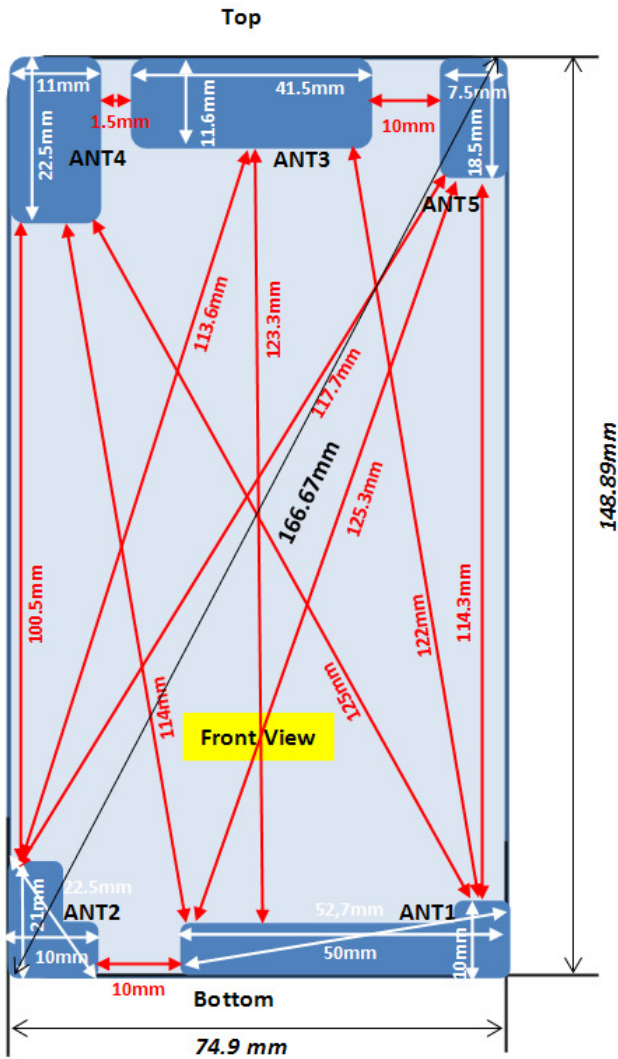

## Antenna and Device Information

- [ANT1] TX,RX both**  
LTE : B5, B7  
GSM : 850  
WCDMA : B5
- [ANT2] TX,RX both**  
LTE : B2, B4  
GSM : 1900  
WCDMA : B2, B4
- [ANT3] RX only**  
LTE : B2, B4, B5
- [ANT4] RX only**  
GPS, B7
- [ANT5] TX,RX both**  
WIFI 2.4G/BT

## SAR Test Setup Photographs

■ **Test Setup Photo (Left All)**

■ **Test Setup Photo(Left Touch/Tilt)**

■ **Test Setup Photo (Right All)**

■ **Test Setup Photo (Right Touch/Tilt)**

■ **Test Setup Photo (Body All)**

■ **Test Setup Photo (Rear)**

**[Distance of 1.0 cm from the EUT]**

■ Test Setup Photo (Front)

[Distance of **1.0 cm** from the EUT]

■ **Test Setup Photo (Left)**

**[Distance of 1.0 cm from the EUT]**

■ **Test Setup Photo (Right)**

**[Distance of 1.0 cm from the EUT]**

■ **Test Setup Photo(Top)**

**[Distance of 1.0 cm from the EUT]**

■ **Test Setup Photo(Bottom)**

**[Distance of 1.0 cm from the EUT]**