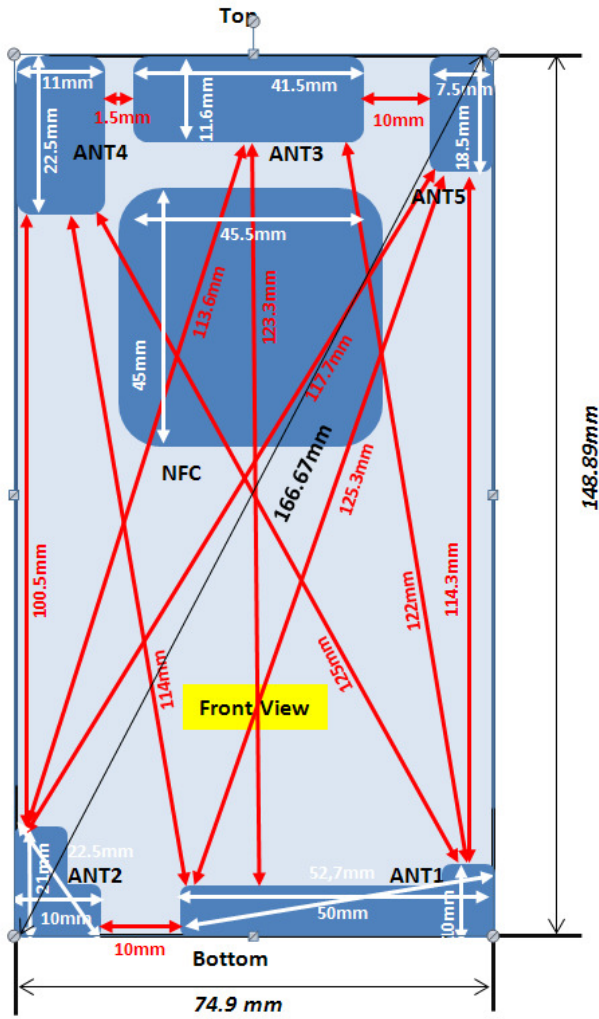

Antenna and Device Information

- [ANT1] TX,RX both**
GSM : 850
WCDMA : B5
- [ANT2] TX,RX both**
GSM : 1900
WCDMA : B2
- [ANT3] RX only**
- [ANT4] RX only**
GPS
- [ANT5] TX,RX both**
WIFI 2.4G/BT
- [NFC ANT.]**
NFC

SAR Test Setup Photographs

■ **Test Setup Photo (Left All)**

■ **Test Setup Photo(Left Touch/Tilt)**

■ **Test Setup Photo (Right All)**

■ **Test Setup Photo (Right Touch/Tilt)**

■ **Test Setup Photo (Body All)**

■ **Test Setup Photo (Rear)**

[Distance of 1.0 cm from the EUT]

■ **Test Setup Photo (Front)**

[Distance of **1.0 cm** from the EUT]

■ **Test Setup Photo (Left)**

[Distance of 1.0 cm from the EUT]

■ **Test Setup Photo (Right)**

[Distance of 1.0 cm from the EUT]

■ **Test Setup Photo(Top)**

[Distance of 1.0 cm from the EUT]

■ **Test Setup Photo(Bottom)**

[Distance of 1.0 cm from the EUT]