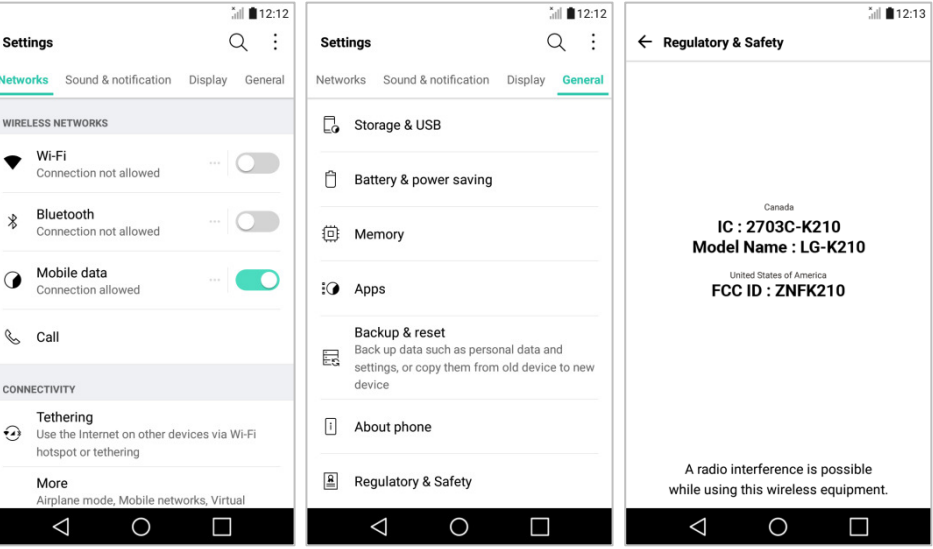

Description of E-Label on the 2703C-K210

❖ ISED ID is applied by E-Label on the device

Setting Menu	
	Settings
Step 1	General
Step 2	Regulatory & Safety

❖ Instruction of E-Label on the user manual

Regulatory information

For regulatory details, go to **Settings > General > Regulatory and safety** on your phone.

❖ ISED ID is applied on packaging Label

Model No : LG-K210
FCC ID : ZNFK210
IC : 2703C-K210
S/N : XXXX
Made in XXXX
IMEI : XXXXXXXXXX

Above contents are printed on packaging.

Note!

We, LG Electronics Canada, state that at the time of purchase, the ISED ID are readily and physically visible to the purchaser on the packaging Label per IC rules. So, The ISED ID will be able to survive normal shipping and handling so it is visible for inspection at the time of import. We have programmed the e-label and it is not able to be modified by any third party. Also, SIM Card in is not required to access the ISED ID number.