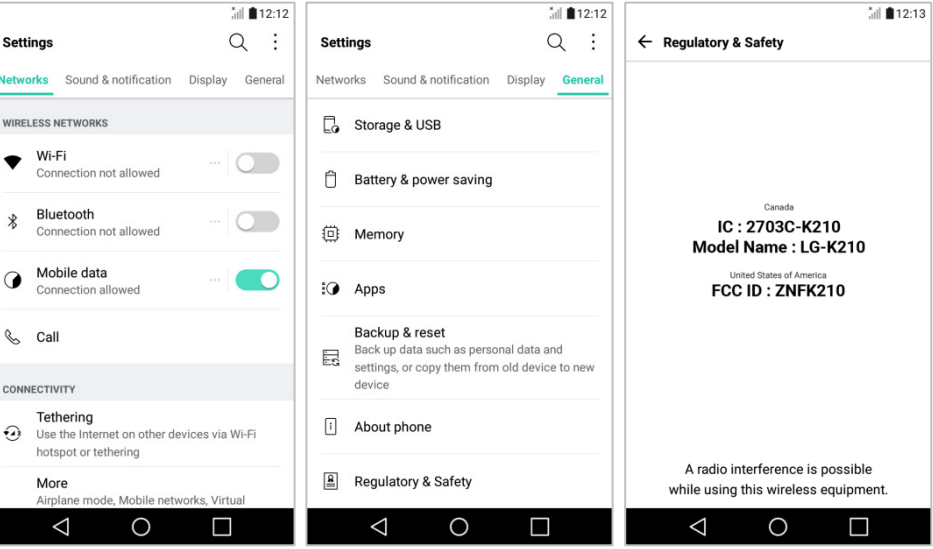

# Description of E-Label on the ZNFK210

## ❖ FCC ID is applied by E-Label on the device