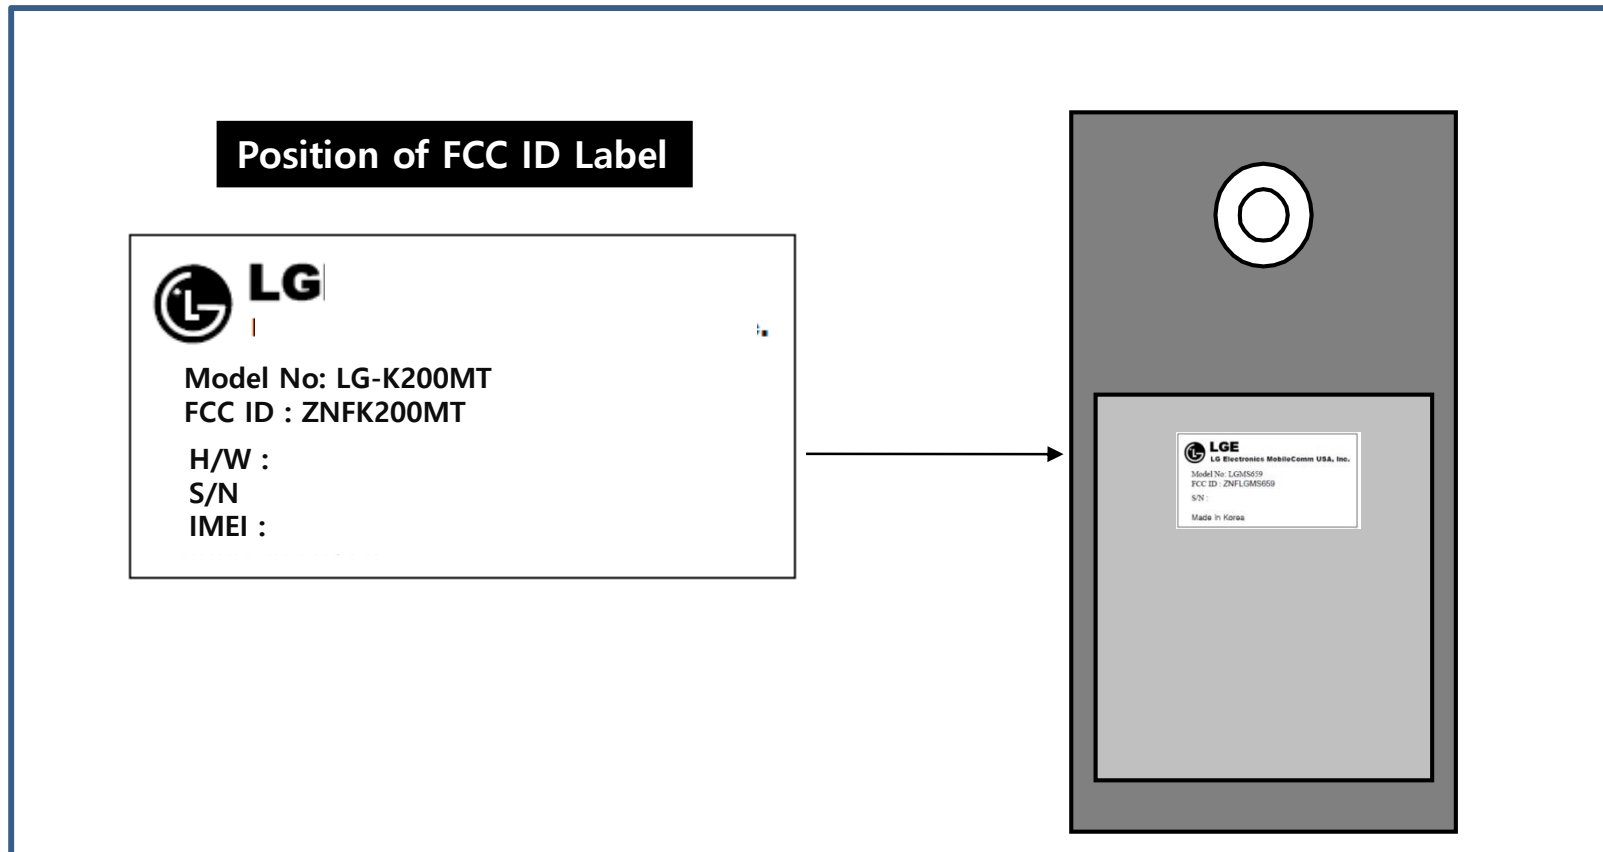

## ※ LG-K200MT FCC ID Label Form

Location :

FCC ID Label is attached inside of the battery compartment.

**\* Note!**

We, LG Electronics Mobile Comm USA, state that our device, FCC ID: ZNFK200MT, has a battery and has a FCC ID label inside of the battery compartment. Additionally, the battery will not be assembled with the device when delivery, so FCC ID label is visible to the users as they purchase the product and install the battery. The label is attached permanently to the EUT by an adhesive since the adhesive is a permanent type with strong strength.