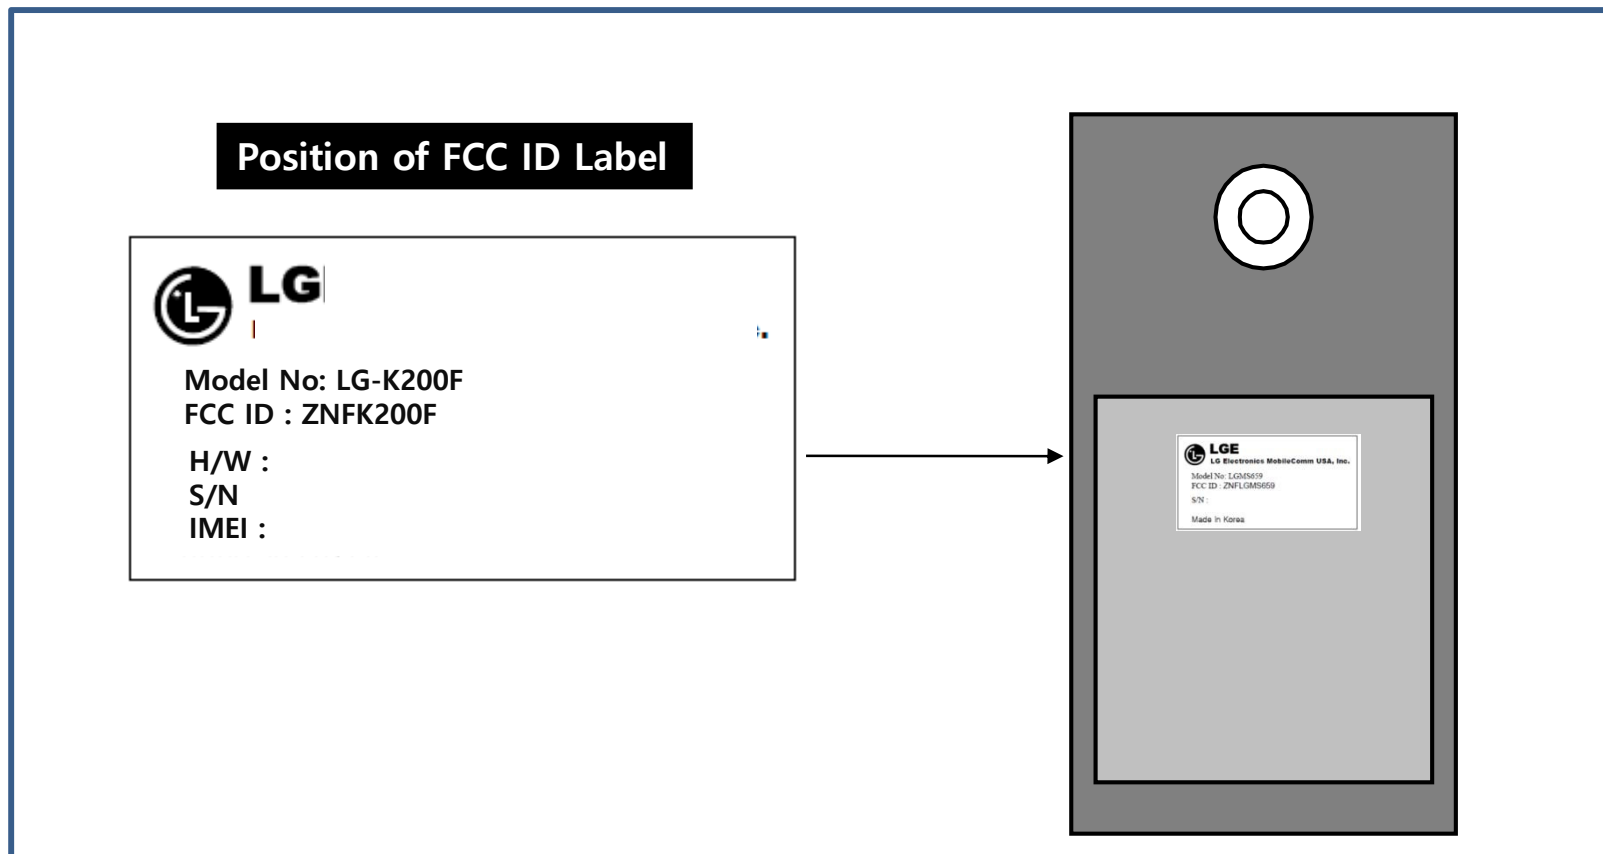

※ LG-K200F FCC ID Label Form

Location :

FCC ID Label is attached inside of the battery compartment.

* Note!

We, LG Electronics Mobile Comm USA, state that our device, FCC ID: ZNFK200F, has a battery and has a FCC ID label inside of the battery compartment. Additionally, the battery will not be assembled with the device when delivery, so FCC ID label is visible to the users as they purchase the product and install the battery. The label is attached permanently to the EUT by an adhesive since the adhesive is a permanent type with strong strength.