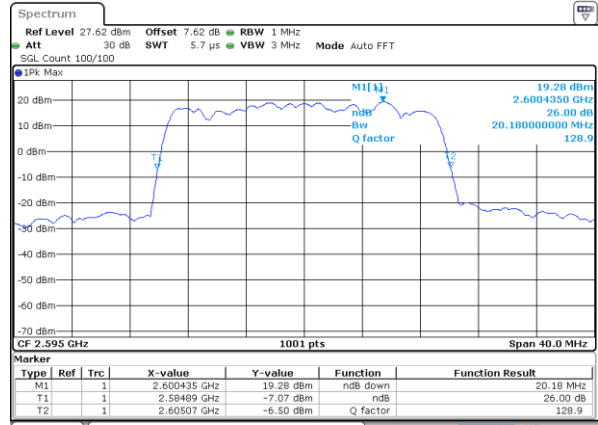

LTE Band 38

Lowest Channel / 15MHz / 64QAM

Date: 13 MAY 2020 04:58:17

Lowest Channel / 20MHz / 64QAM

Date: 13 MAY 2020 04:58:16

Middle Channel / 15MHz / 64QAM

Date: 13 MAY 2020 04:58:37

Middle Channel / 20MHz / 64QAM

Date: 13 MAY 2020 04:58:36

Highest Channel / 15MHz / 64QAM

Date: 13 MAY 2020 04:58:57

Highest Channel / 20MHz / 64QAM

Date: 13 MAY 2020 04:58:56

Occupied Bandwidth

| Mode | LTE Band 38 : 99%OBW(MHz) | | | | | | | | | | | |
|------------|---------------------------|-------|-------|-------|-------|-------|-------|-------|-------|-------|-------|-------|
| BW | 1.4MHz | | 3MHz | | 5MHz | | 10MHz | | 15MHz | | 20MHz | |
| Mod. | QPSK | 16QAM | QPSK | 16QAM | QPSK | 16QAM | QPSK | 16QAM | QPSK | 16QAM | QPSK | 16QAM |
| Lowest CH | - | - | - | - | 4.48 | 4.50 | 9.03 | 8.97 | 13.49 | 13.43 | 18.18 | 18.22 |
| Middle CH | - | - | - | - | 4.47 | 4.49 | 9.03 | 9.03 | 13.37 | 13.43 | 18.42 | 18.30 |
| Highest CH | - | - | - | - | 4.48 | 4.48 | 9.03 | 8.99 | 13.37 | 13.46 | 18.22 | 18.26 |
| Mode | LTE Band 38 : 99%OBW(MHz) | | | | | | | | | | | |
| BW | 1.4MHz | | 3MHz | | 5MHz | | 10MHz | | 15MHz | | 20MHz | |
| Mod. | 64QAM | | 64QAM | | 64QAM | | 64QAM | | 64QAM | | 64QAM | |
| Lowest CH | - | - | - | - | 4.50 | - | 9.01 | - | 13.46 | - | 18.38 | - |
| Middle CH | - | - | - | - | 4.50 | - | 8.99 | - | 13.43 | - | 18.34 | - |
| Highest CH | - | - | - | - | 4.51 | - | 8.97 | - | 13.43 | - | 18.22 | - |