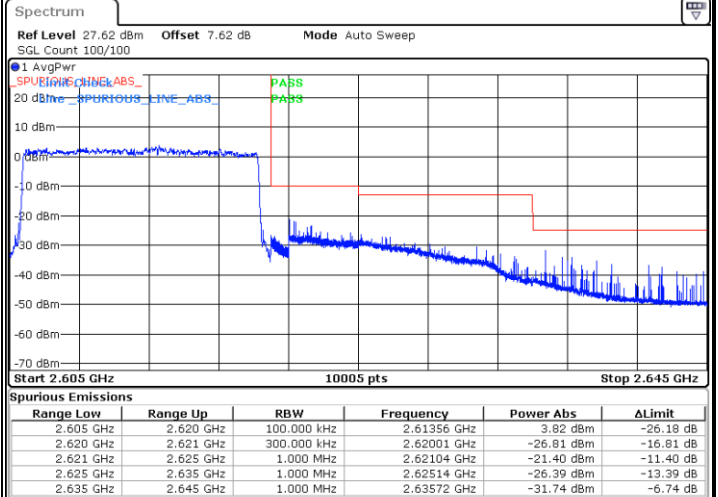

Date: 13.MAY.2020 04:41:34

Highest Band Edge / Full RB

Date: 13.MAY.2020 03:37:09

LTE Band 38 / 10MHz / 64QAM

Lowest Band Edge / 1 RB

Date: 13.MAY.2020 04:40:46

Highest Band Edge / 1 RB

Date: 13.MAY.2020 04:42:18

Lowest Band Edge / Full RB

Date: 13.MAY.2020 04:41:01

Highest Band Edge / Full RB

Date: 13.MAY.2020 04:41:58

LTE Band 38 / 15MHz / QPSK

Lowest Band Edge / 1 RB

Date: 13.MAY.2020 03:40:34

Highest Band Edge / 1 RB

Date: 13.MAY.2020 03:47:21

Lowest Band Edge / Full RB

Date: 13.MAY.2020 03:42:49

Highest Band Edge / Full RB

Date: 13.MAY.2020 03:45:05

LTE Band 38 / 15MHz / 16QAM

Lowest Band Edge / 1 RB

Date: 13.MAY.2020 04:44:39

Highest Band Edge / 1 RB

Date: 13.MAY.2020 03:48:29

Lowest Band Edge / Full RB

Date: 13.MAY.2020 03:43:57

Highest Band Edge / Full RB

Date: 13.MAY.2020 03:46:13

LTE Band 38 / 15MHz / 64QAM

Lowest Band Edge / 1 RB