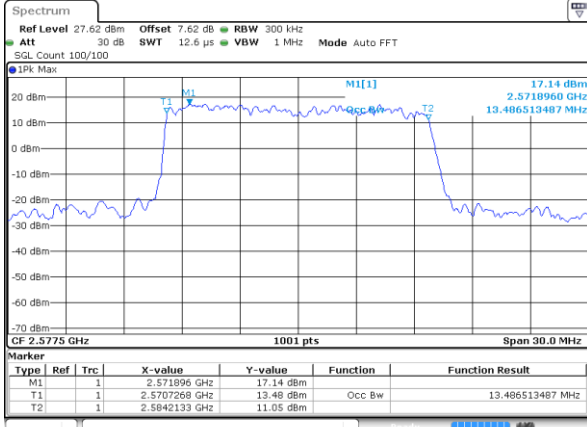

Highest Channel / 10MHz / 16QAM

Date: 13 MAY 2020 04:51:41

LTE Band 38

Lowest Channel / 15MHz / QPSK

Date: 13 MAY 2020 04:52:11

Lowest Channel / 15MHz / 16QAM

Date: 13 MAY 2020 04:52:21

Middle Channel / 15MHz / QPSK

Date: 13 MAY 2020 04:52:50

Middle Channel / 15MHz / 16QAM

Date: 13 MAY 2020 04:53:00

Highest Channel / 15MHz / QPSK

Date: 13 MAY 2020 04:53:30

Highest Channel / 15MHz / 16QAM

Date: 13 MAY 2020 04:53:40

LTE Band 38