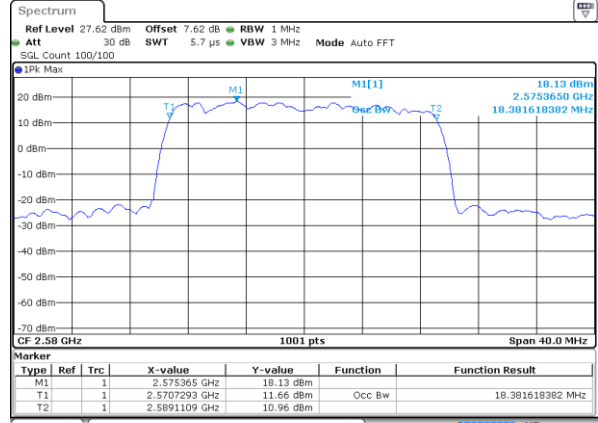

Date: 13 MAY 2020 04:57:47

LTE Band 38

Lowest Channel / 15MHz / 64QAM

Date: 13 MAY 2020 04:58:07

Lowest Channel / 20MHz / 64QAM

Date: 13 MAY 2020 04:58:06

Middle Channel / 15MHz / 64QAM

Date: 13 MAY 2020 04:58:27

Middle Channel / 20MHz / 64QAM

Date: 13 MAY 2020 04:58:26

Highest Channel / 15MHz / 64QAM

Date: 13 MAY 2020 04:58:47

Highest Channel / 20MHz / 64QAM

Date: 13 MAY 2020 04:58:46

Conducted Band Edge

LTE Band 38 / 5MHz / 16QAM