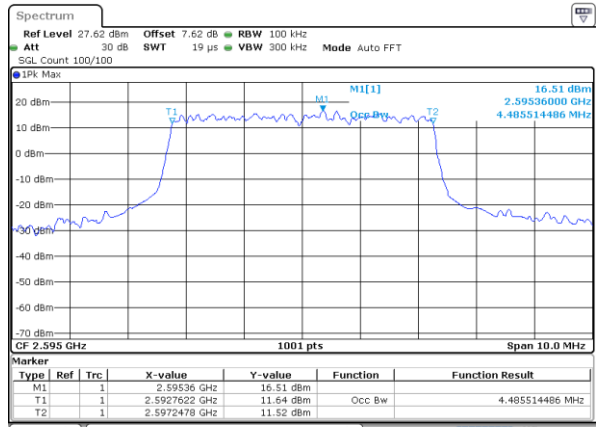

LTE Band 38

Lowest Channel / 5MHz / QPSK

Date: 13 MAY 2020 04:48:13

Lowest Channel / 5MHz / 16QAM

Date: 13 MAY 2020 04:48:23

Middle Channel / 5MHz / QPSK

Date: 13 MAY 2020 04:48:53

Middle Channel / 5MHz / 16QAM

Date: 13 MAY 2020 04:49:02

Highest Channel / 5MHz / QPSK

Date: 13 MAY 2020 04:49:32

Highest Channel / 5MHz / 16QAM

Date: 13 MAY 2020 04:49:42

LTE Band 38

Lowest Channel / 10MHz / QPSK

Date: 13 MAY 2020 04:50:12