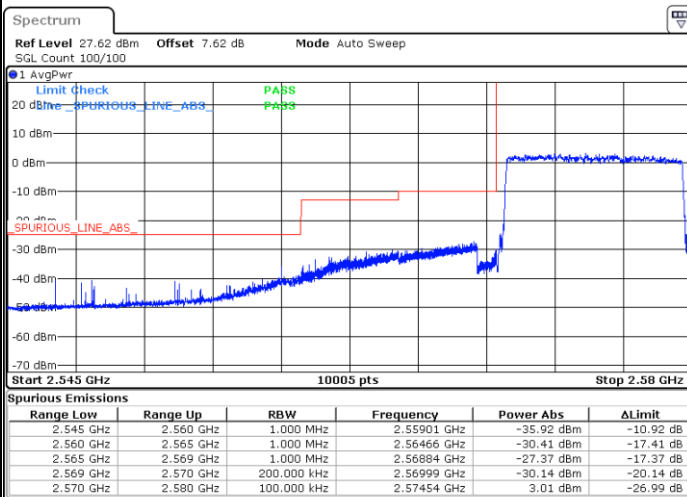

Highest Band Edge / Full RB

Date: 13.MAY.2020 03:36:01

LTE Band 38 / 10MHz / 16QAM

Lowest Band Edge / 1 RB

Date: 13.MAY.2020 04:40:32

Highest Band Edge / 1 RB

Date: 13.MAY.2020 03:39:26

Lowest Band Edge / Full RB

Date: 13.MAY.2020 04:41:34

Highest Band Edge / Full RB

Date: 13.MAY.2020 03:37:09

LTE Band 38 / 10MHz / 64QAM

Lowest Band Edge / 1 RB

Date: 13.MAY.2020 04:40:46

Highest Band Edge / 1 RB

Date: 13.MAY.2020 04:42:18

Lowest Band Edge / Full RB

Date: 13.MAY.2020 04:41:01

Highest Band Edge / Full RB

Date: 13.MAY.2020 04:41:58

LTE Band 38 / 15MHz / QPSK

Lowest Band Edge / 1 RB

Date: 13.MAY.2020 03:40:34

Highest Band Edge / 1 RB

Date: 13.MAY.2020 03:47:21

Lowest Band Edge / Full RB

Date: 13.MAY.2020 03:42:49

Highest Band Edge / Full RB

Date: 13.MAY.2020 03:45:05

LTE Band 38 / 15MHz / 16QAM

Lowest Band Edge / 1 RB

Date: 13.MAY.2020 04:44:39