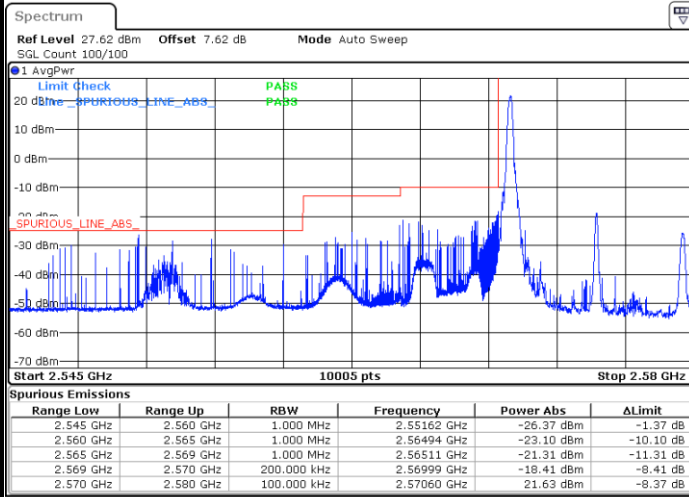

Lowest Band Edge / 1RB

Date: 13.MAY.2020 03:23:34

Highest Band Edge / 1 RB

Date: 13.MAY.2020 03:30:22

Lowest Band Edge / Full RB

Date: 13.MAY.2020 03:25:50

Highest Band Edge / Full RB

Date: 13.MAY.2020 03:28:06

LTE Band 38 / 5MHz / 64QAM

Lowest Band Edge / 1RB

Date: 13.MAY.2020 04:38:42

Highest Band Edge / 1 RB

Date: 13.MAY.2020 04:39:35

Lowest Band Edge / Full RB

Date: 13.MAY.2020 04:39:00

Highest Band Edge / Full RB

Date: 13.MAY.2020 04:39:20

LTE Band 38 / 10MHz / QPSK

Lowest Band Edge / 1 RB

Date: 13.MAY.2020 03:31:30

Highest Band Edge / 1 RB

Date: 13.MAY.2020 04:43:39

Lowest Band Edge / Full RB

Date: 13.MAY.2020 05:14:15

Highest Band Edge / Full RB

Date: 13.MAY.2020 03:36:01

LTE Band 38 / 10MHz / 16QAM

Lowest Band Edge / 1 RB

Date: 13.MAY.2020 04:40:32

Highest Band Edge / 1 RB

Date: 13.MAY.2020 03:39:26

Lowest Band Edge / Full RB