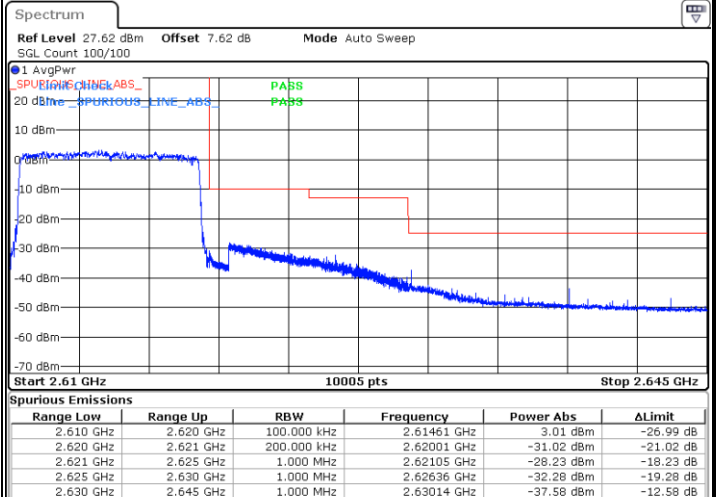

Highest Band Edge / Full RB

Date: 13.MAY.2020 03:36:01

LTE Band 38 / 10MHz / 16QAM

Lowest Band Edge / 1 RB

Date: 13.MAY.2020 04:40:32

Highest Band Edge / 1 RB

Date: 13.MAY.2020 03:39:26

Lowest Band Edge / Full RB

Date: 13.MAY.2020 04:41:34

Highest Band Edge / Full RB

Date: 13.MAY.2020 03:37:09

LTE Band 38 / 10MHz / 64QAM

Lowest Band Edge / 1 RB

Date: 13.MAY.2020 04:40:46

Highest Band Edge / 1 RB

Date: 13.MAY.2020 04:42:18

Lowest Band Edge / Full RB

Date: 13.MAY.2020 04:41:01

Highest Band Edge / Full RB

Date: 13.MAY.2020 04:41:58

LTE Band 38 / 15MHz / QPSK

Lowest Band Edge / 1 RB

Date: 13.MAY.2020 03:40:34

Highest Band Edge / 1 RB

Date: 13.MAY.2020 03:47:21

Lowest Band Edge / Full RB

Date: 13.MAY.2020 03:42:49

Highest Band Edge / Full RB

Date: 13.MAY.2020 03:45:05

LTE Band 38 / 15MHz / 16QAM

Lowest Band Edge / 1 RB

Date: 13.MAY.2020 04:44:39