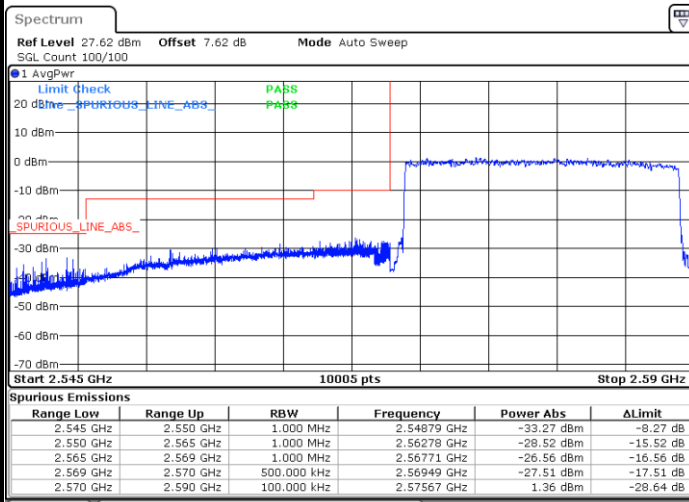

Lowest Band Edge / 1 RB

Date: 13.MAY.2020 03:49:37

Highest Band Edge / 1 RB

Date: 13.MAY.2020 03:56:25

Lowest Band Edge / Full RB

Date: 13.MAY.2020 03:51:53

Highest Band Edge / Full RB

Date: 13.MAY.2020 03:54:09

LTE Band 38 / 20MHz / 16QAM

Lowest Band Edge / 1 RB

Date: 13.MAY.2020 03:50:45

Highest Band Edge / 1 RB

Date: 13.MAY.2020 03:57:33

Lowest Band Edge / Full RB

Date: 13.MAY.2020 03:53:01

Highest Band Edge / Full RB

Date: 13.MAY.2020 03:55:17

LTE Band 38 / 20MHz / 64QAM

Lowest Band Edge / 1 RB

Date: 13.MAY.2020 04:46:33

Highest Band Edge / 1 RB

Date: 13.MAY.2020 04:46:50

Lowest Band Edge / Full RB

Date: 13.MAY.2020 04:46:14

Highest Band Edge / Full RB

Date: 13.MAY.2020 04:47:07

Conducted Spurious Emission

LTE Band 38 / 5MHz

Highest Channel / QPSK

Date: 13 MAY 2020 04:07:33

Highest Channel / 16QAM

Date: 13 MAY 2020 04:08:27