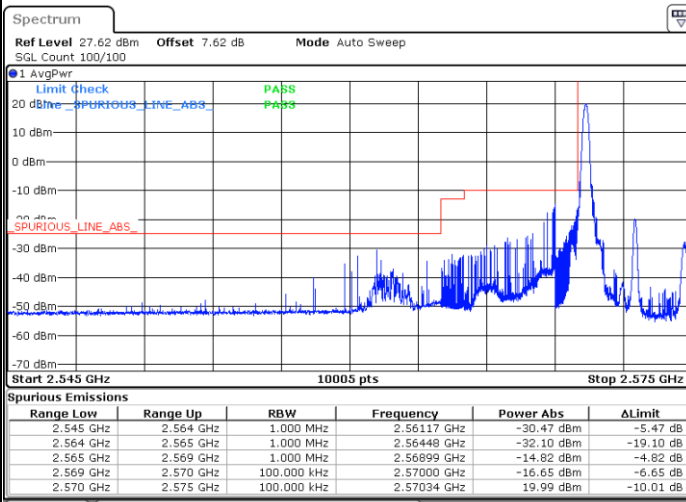

Date: 13 MAY 2020 04:57:47

LTE Band 38

Lowest Channel / 15MHz / 64QAM

Date: 13 MAY 2020 04:58:07

Lowest Channel / 20MHz / 64QAM

Date: 13 MAY 2020 04:58:06

Middle Channel / 15MHz / 64QAM

Date: 13 MAY 2020 04:58:27

Middle Channel / 20MHz / 64QAM

Date: 13 MAY 2020 04:58:26

Highest Channel / 15MHz / 64QAM

Date: 13 MAY 2020 04:58:47

Highest Channel / 20MHz / 64QAM

Date: 13 MAY 2020 04:58:46

Conducted Band Edge

LTE Band 38 / 5MHz / 16QAM

Lowest Band Edge / 1RB

Date: 13.MAY.2020 03:23:34

Highest Band Edge / 1 RB

Date: 13.MAY.2020 03:30:22

Lowest Band Edge / Full RB

Date: 13.MAY.2020 03:25:50

Highest Band Edge / Full RB

Date: 13.MAY.2020 03:28:06

LTE Band 38 / 5MHz / 64QAM

Lowest Band Edge / 1RB

Date: 13.MAY.2020 04:38:42

Highest Band Edge / 1 RB

Date: 13.MAY.2020 04:39:35

Lowest Band Edge / Full RB

Date: 13.MAY.2020 04:39:00

Highest Band Edge / Full RB