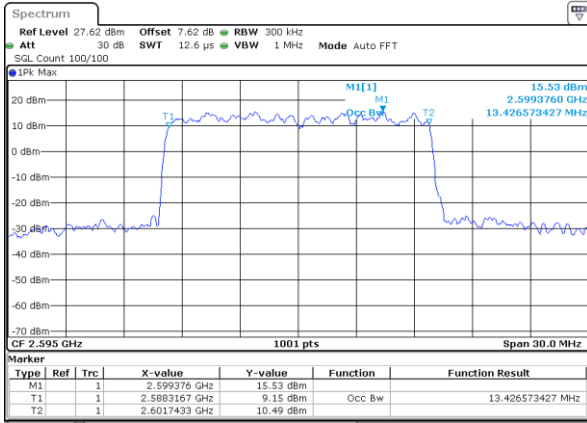

Date: 13 MAY 2020 04:57:47

LTE Band 38

Lowest Channel / 15MHz / 64QAM

Date: 13 MAY 2020 04:58:07

Lowest Channel / 20MHz / 64QAM

Date: 13 MAY 2020 04:58:06

Middle Channel / 15MHz / 64QAM

Date: 13 MAY 2020 04:58:27

Middle Channel / 20MHz / 64QAM

Date: 13 MAY 2020 04:58:26

Highest Channel / 15MHz / 64QAM

Date: 13 MAY 2020 04:58:47

Highest Channel / 20MHz / 64QAM

Date: 13 MAY 2020 04:58:46

Conducted Band Edge

LTE Band 38 / 5MHz / 16QAM