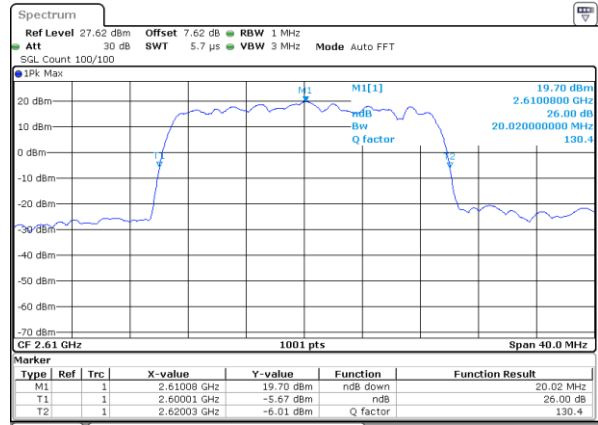

LTE Band 38

Lowest Channel / 15MHz / 64QAM

Date: 13 MAY 2020 04:58:17

Lowest Channel / 20MHz / 64QAM

Date: 13 MAY 2020 04:58:16

Middle Channel / 15MHz / 64QAM

Date: 13 MAY 2020 04:58:37

Middle Channel / 20MHz / 64QAM

Date: 13 MAY 2020 04:58:36

Highest Channel / 15MHz / 64QAM

Date: 13 MAY 2020 04:58:57

Highest Channel / 20MHz / 64QAM

Date: 13 MAY 2020 04:58:56

Occupied Bandwidth

| Mode | LTE Band 38 : 99%OBW(MHz) | | | | | | | | | | | |
|------------|---------------------------|-------|-------|-------|-------|-------|-------|-------|-------|-------|-------|-------|
| BW | 1.4MHz | | 3MHz | | 5MHz | | 10MHz | | 15MHz | | 20MHz | |
| Mod. | QPSK | 16QAM | QPSK | 16QAM | QPSK | 16QAM | QPSK | 16QAM | QPSK | 16QAM | QPSK | 16QAM |
| Lowest CH | - | - | - | - | 4.48 | 4.50 | 9.03 | 8.97 | 13.49 | 13.43 | 18.18 | 18.22 |
| Middle CH | - | - | - | - | 4.47 | 4.49 | 9.03 | 9.03 | 13.37 | 13.43 | 18.42 | 18.30 |
| Highest CH | - | - | - | - | 4.48 | 4.48 | 9.03 | 8.99 | 13.37 | 13.46 | 18.22 | 18.26 |
| Mode | LTE Band 38 : 99%OBW(MHz) | | | | | | | | | | | |
| BW | 1.4MHz | | 3MHz | | 5MHz | | 10MHz | | 15MHz | | 20MHz | |
| Mod. | 64QAM | | 64QAM | | 64QAM | | 64QAM | | 64QAM | | 64QAM | |
| Lowest CH | - | - | - | - | 4.50 | - | 9.01 | - | 13.46 | - | 18.38 | - |
| Middle CH | - | - | - | - | 4.50 | - | 8.99 | - | 13.43 | - | 18.34 | - |
| Highest CH | - | - | - | - | 4.51 | - | 8.97 | - | 13.43 | - | 18.22 | - |