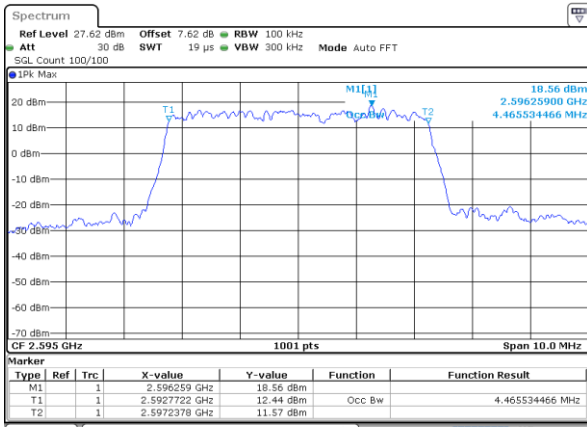

LTE Band 38

Lowest Channel / 5MHz / QPSK

Date: 13 MAY 2020 04:48:13

Lowest Channel / 5MHz / 16QAM

Date: 13 MAY 2020 04:48:23

Middle Channel / 5MHz / QPSK

Date: 13 MAY 2020 04:48:53

Middle Channel / 5MHz / 16QAM

Date: 13 MAY 2020 04:49:02

Highest Channel / 5MHz / QPSK

Date: 13 MAY 2020 04:49:32

Highest Channel / 5MHz / 16QAM

Date: 13 MAY 2020 04:49:42

LTE Band 38

Lowest Channel / 10MHz / QPSK

Date: 13 MAY 2020 04:50:12