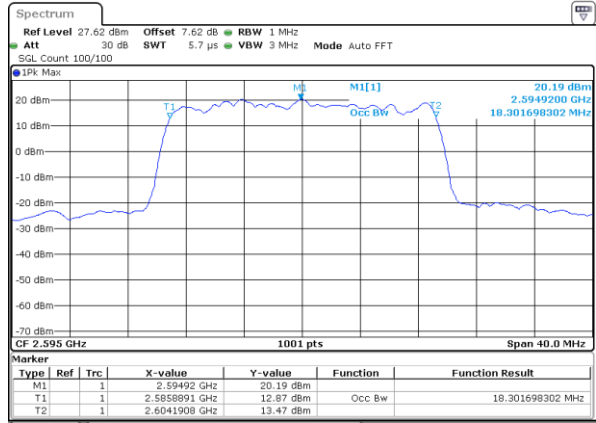

Lowest Channel / 20MHz / QPSK

Date: 13 MAY 2020 04:54:09

Lowest Channel / 20MHz / 16QAM

Date: 13 MAY 2020 04:54:19

Middle Channel / 20MHz / QPSK

Date: 13 MAY 2020 04:54:49

Middle Channel / 20MHz / 16QAM

Date: 13 MAY 2020 04:54:59

Highest Channel / 20MHz / QPSK

Date: 13 MAY 2020 04:55:28

Highest Channel / 20MHz / 16QAM

Date: 13 MAY 2020 04:55:38

LTE Band 38

Lowest Channel / 5MHz / 64QAM

Date: 13 MAY 2020 04:56:08

Lowest Channel / 10MHz / 64QAM