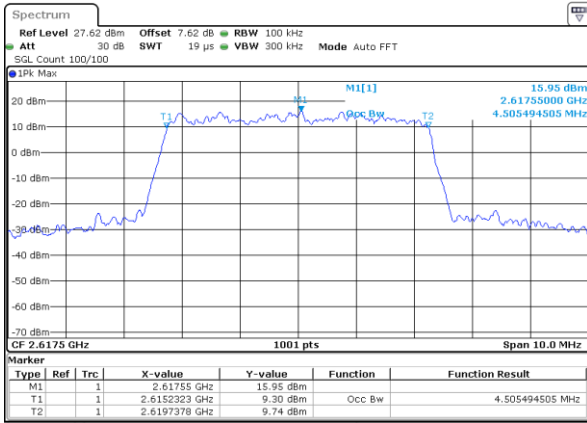

Highest Channel / 20MHz / QPSK

Date: 13 MAY 2020 04:55:28

Highest Channel / 20MHz / 16QAM

Date: 13 MAY 2020 04:55:38

LTE Band 38

Lowest Channel / 5MHz / 64QAM

Date: 13 MAY 2020 04:56:08

Lowest Channel / 10MHz / 64QAM

Date: 13 MAY 2020 04:57:08

Middle Channel / 5MHz / 64QAM

Date: 13 MAY 2020 04:56:28

Middle Channel / 10MHz / 64QAM

Date: 13 MAY 2020 04:57:27

Highest Channel / 5MHz / 64QAM

Date: 13 MAY 2020 04:56:48

Highest Channel / 10MHz / 64QAM

Date: 13 MAY 2020 04:57:47

LTE Band 38

Lowest Channel / 15MHz / 64QAM

Date: 13 MAY 2020 04:58:07

Lowest Channel / 20MHz / 64QAM

Date: 13 MAY 2020 04:58:06

Middle Channel / 15MHz / 64QAM

Date: 13 MAY 2020 04:58:27

Middle Channel / 20MHz / 64QAM

Date: 13 MAY 2020 04:58:26

Highest Channel / 15MHz / 64QAM

Date: 13 MAY 2020 04:58:47

Highest Channel / 20MHz / 64QAM

Date: 13 MAY 2020 04:58:46

Conducted Band Edge

LTE Band 38 / 5MHz / 16QAM