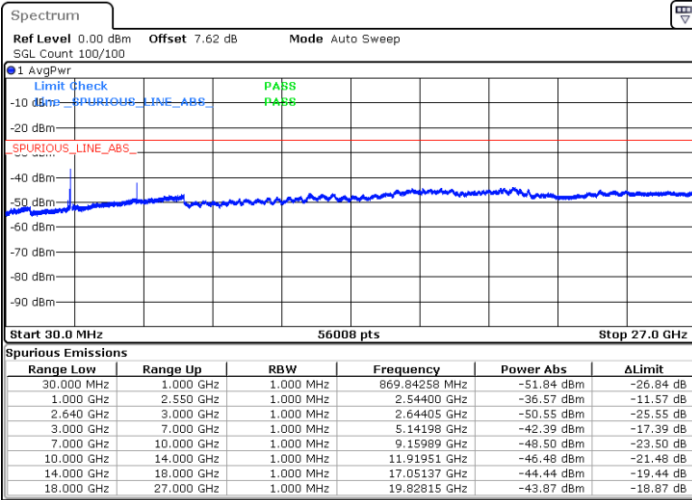

LTE Band 38 / 15MHz

Lowest Channel / QPSK

Lowest Channel / 16QAM

Date: 13.MAY.2020 04:14:50

Date: 13.MAY.2020 04:15:44