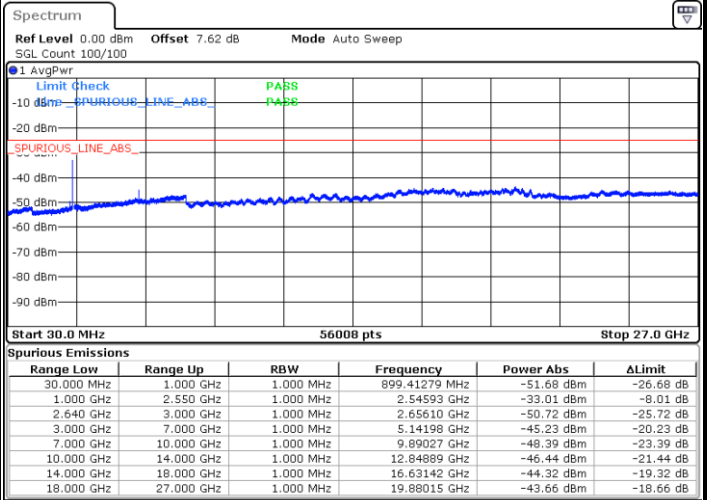

LTE Band 38 / 15MHz

Lowest Channel / QPSK

Lowest Channel / 16QAM

Date: 13.MAY.2020 04:14:50

Date: 13.MAY.2020 04:15:44