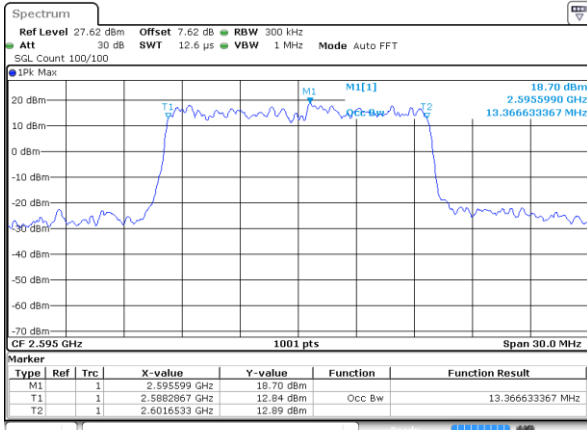

Highest Channel / 10MHz / 16QAM

Date: 13 MAY 2020 04:51:41

LTE Band 38

Lowest Channel / 15MHz / QPSK

Date: 13 MAY 2020 04:52:11

Lowest Channel / 15MHz / 16QAM

Date: 13 MAY 2020 04:52:21

Middle Channel / 15MHz / QPSK