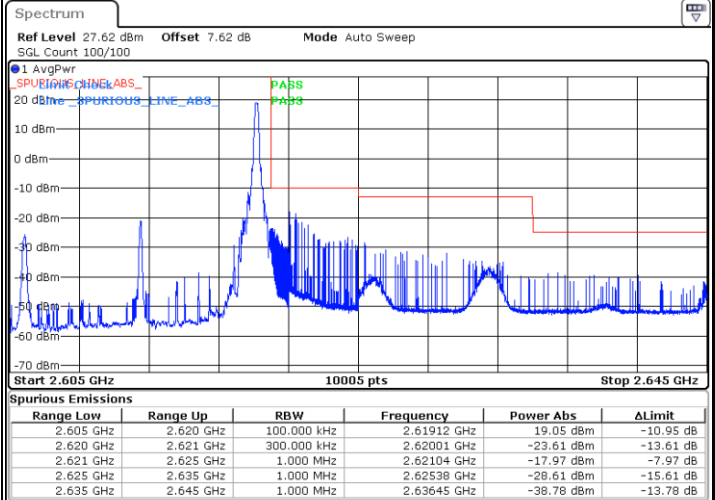

Date: 13.MAY.2020 03:47:21

Lowest Band Edge / Full RB

Date: 13.MAY.2020 03:42:49

Highest Band Edge / Full RB

Date: 13.MAY.2020 03:45:05

LTE Band 38 / 15MHz / 16QAM

Lowest Band Edge / 1 RB

Date: 13.MAY.2020 04:44:39

Highest Band Edge / 1 RB

Date: 13.MAY.2020 03:48:29

Lowest Band Edge / Full RB

Date: 13.MAY.2020 03:43:57

Highest Band Edge / Full RB

Date: 13.MAY.2020 03:46:13

LTE Band 38 / 15MHz / 64QAM

Lowest Band Edge / 1 RB

Date: 13.MAY.2020 04:44:55

Highest Band Edge / 1 RB

Date: 13.MAY.2020 04:45:32

Lowest Band Edge / Full RB

Date: 13.MAY.2020 04:45:10

Highest Band Edge / Full RB

Date: 13.MAY.2020 04:45:51

LTE Band 38 / 20MHz / QPSK

Lowest Band Edge / 1 RB

Date: 13.MAY.2020 03:49:37

Highest Band Edge / 1 RB

Date: 13.MAY.2020 03:56:25

Lowest Band Edge / Full RB

Date: 13.MAY.2020 03:51:53

Highest Band Edge / Full RB

Date: 13.MAY.2020 03:54:09