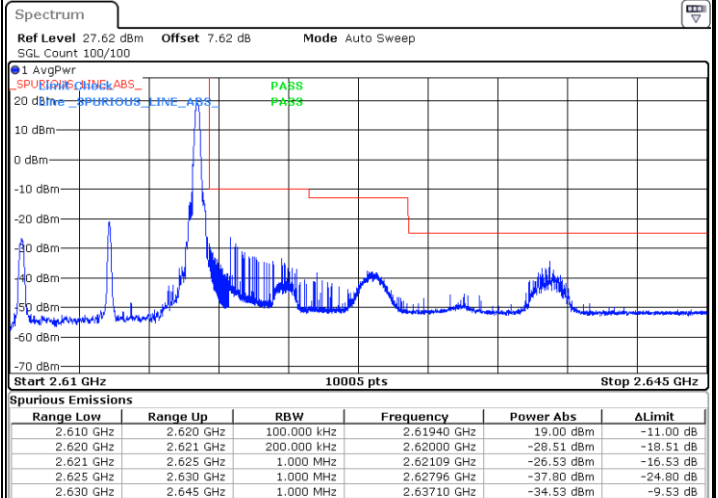

Highest Band Edge / Full RB

Date: 13.MAY.2020 03:36:01

LTE Band 38 / 10MHz / 16QAM

Lowest Band Edge / 1 RB

Date: 13.MAY.2020 04:40:32

Highest Band Edge / 1 RB

Date: 13.MAY.2020 03:39:26

Lowest Band Edge / Full RB

Date: 13.MAY.2020 04:41:34

Highest Band Edge / Full RB

Date: 13.MAY.2020 03:37:09

LTE Band 38 / 10MHz / 64QAM

Lowest Band Edge / 1 RB

Date: 13.MAY.2020 04:40:46

Highest Band Edge / 1 RB

Date: 13.MAY.2020 04:42:18

Lowest Band Edge / Full RB

Date: 13.MAY.2020 04:41:01

Highest Band Edge / Full RB

Date: 13.MAY.2020 04:41:58

LTE Band 38 / 15MHz / QPSK

Lowest Band Edge / 1 RB

Date: 13.MAY.2020 03:40:34

Highest Band Edge / 1 RB

Date: 13.MAY.2020 03:47:21

Lowest Band Edge / Full RB

Date: 13.MAY.2020 03:42:49

Highest Band Edge / Full RB

Date: 13.MAY.2020 03:45:05

LTE Band 38 / 15MHz / 16QAM

Lowest Band Edge / 1 RB

Date: 13.MAY.2020 04:44:39