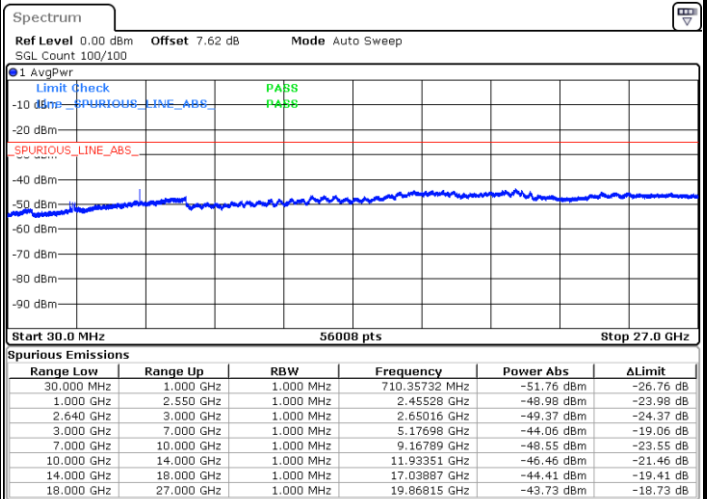

Date: 13.MAY.2020 04:11:11

Date: 13.MAY.2020 04:12:06

Highest Channel / QPSK

Highest Channel / 16QAM

Date: 13.MAY.2020 04:13:00

Date: 13.MAY.2020 04:13:55

LTE Band 38 / 15MHz

Lowest Channel / QPSK

Lowest Channel / 16QAM

Date: 13.MAY.2020 04:14:50

Date: 13.MAY.2020 04:15:44

Middle Channel / QPSK

Middle Channel / 16QAM

Date: 13.MAY.2020 04:16:39

Date: 13.MAY.2020 04:17:34