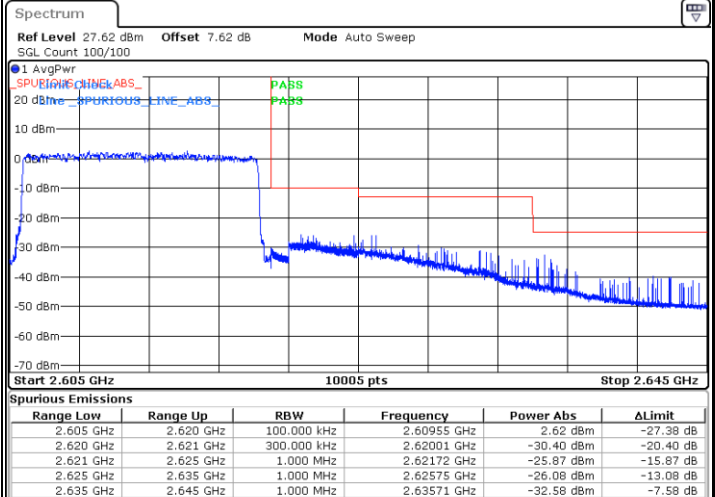

Date: 13.MAY.2020 03:47:21

Lowest Band Edge / Full RB

Date: 13.MAY.2020 03:42:49

Highest Band Edge / Full RB

Date: 13.MAY.2020 03:45:05

LTE Band 38 / 15MHz / 16QAM

Lowest Band Edge / 1 RB

Date: 13.MAY.2020 04:44:39

Highest Band Edge / 1 RB

Date: 13.MAY.2020 03:48:29

Lowest Band Edge / Full RB

Date: 13.MAY.2020 03:43:57

Highest Band Edge / Full RB

Date: 13.MAY.2020 03:46:13

LTE Band 38 / 15MHz / 64QAM

Lowest Band Edge / 1 RB

Date: 13.MAY.2020 04:44:55

Highest Band Edge / 1 RB

Date: 13.MAY.2020 04:45:32

Lowest Band Edge / Full RB

Date: 13.MAY.2020 04:45:10

Highest Band Edge / Full RB

Date: 13.MAY.2020 04:45:51

LTE Band 38 / 20MHz / QPSK

Lowest Band Edge / 1 RB

Date: 13.MAY.2020 03:49:37

Highest Band Edge / 1 RB

Date: 13.MAY.2020 03:56:25

Lowest Band Edge / Full RB

Date: 13.MAY.2020 03:51:53

Highest Band Edge / Full RB

Date: 13.MAY.2020 03:54:09