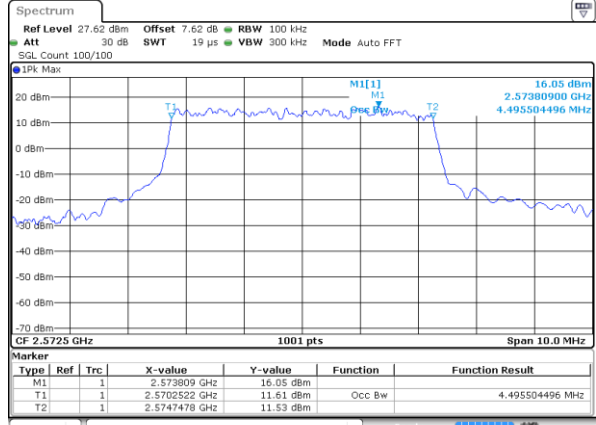

Date: 13 MAY 2020 04:58:36

Highest Channel / 15MHz / 64QAM

Date: 13 MAY 2020 04:58:57

Highest Channel / 20MHz / 64QAM

Date: 13 MAY 2020 04:58:56

Occupied Bandwidth

| Mode | LTE Band 38 : 99%OBW(MHz) | | | | | | | | | | | |
|------------|---------------------------|-------|-------|-------|-------|-------|-------|-------|-------|-------|-------|-------|
| BW | 1.4MHz | | 3MHz | | 5MHz | | 10MHz | | 15MHz | | 20MHz | |
| Mod. | QPSK | 16QAM | QPSK | 16QAM | QPSK | 16QAM | QPSK | 16QAM | QPSK | 16QAM | QPSK | 16QAM |
| Lowest CH | - | - | - | - | 4.48 | 4.50 | 9.03 | 8.97 | 13.49 | 13.43 | 18.18 | 18.22 |
| Middle CH | - | - | - | - | 4.47 | 4.49 | 9.03 | 9.03 | 13.37 | 13.43 | 18.42 | 18.30 |
| Highest CH | - | - | - | - | 4.48 | 4.48 | 9.03 | 8.99 | 13.37 | 13.46 | 18.22 | 18.26 |
| Mode | LTE Band 38 : 99%OBW(MHz) | | | | | | | | | | | |
| BW | 1.4MHz | | 3MHz | | 5MHz | | 10MHz | | 15MHz | | 20MHz | |
| Mod. | 64QAM | | 64QAM | | 64QAM | | 64QAM | | 64QAM | | 64QAM | |
| Lowest CH | - | - | - | - | 4.50 | - | 9.01 | - | 13.46 | - | 18.38 | - |
| Middle CH | - | - | - | - | 4.50 | - | 8.99 | - | 13.43 | - | 18.34 | - |
| Highest CH | - | - | - | - | 4.51 | - | 8.97 | - | 13.43 | - | 18.22 | - |

LTE Band 38

Lowest Channel / 5MHz / QPSK

Date: 13 MAY 2020 04:48:13

Lowest Channel / 5MHz / 16QAM

Date: 13 MAY 2020 04:48:23

Middle Channel / 5MHz / QPSK

Date: 13 MAY 2020 04:48:53

Middle Channel / 5MHz / 16QAM