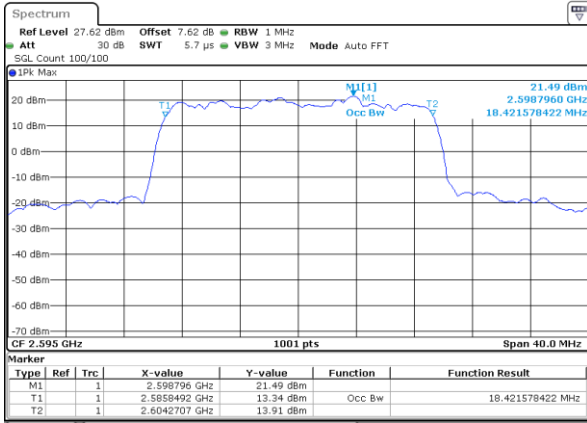

Lowest Channel / 20MHz / QPSK

Date: 13 MAY 2020 04:54:09

Lowest Channel / 20MHz / 16QAM

Date: 13 MAY 2020 04:54:19

Middle Channel / 20MHz / QPSK

Date: 13 MAY 2020 04:54:49

Middle Channel / 20MHz / 16QAM

Date: 13 MAY 2020 04:54:59

Highest Channel / 20MHz / QPSK

Date: 13 MAY 2020 04:55:28

Highest Channel / 20MHz / 16QAM

Date: 13 MAY 2020 04:55:38

LTE Band 38

Lowest Channel / 5MHz / 64QAM

Date: 13 MAY 2020 04:56:08

Lowest Channel / 10MHz / 64QAM