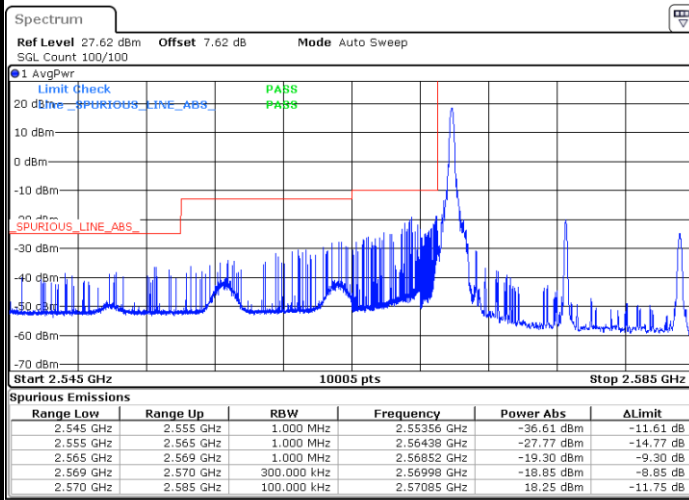

Date: 13.MAY.2020 03:47:21

Lowest Band Edge / Full RB

Date: 13.MAY.2020 03:42:49

Highest Band Edge / Full RB

Date: 13.MAY.2020 03:45:05

LTE Band 38 / 15MHz / 16QAM

Lowest Band Edge / 1 RB

Date: 13.MAY.2020 04:44:39

Highest Band Edge / 1 RB

Date: 13.MAY.2020 03:48:29

Lowest Band Edge / Full RB

Date: 13.MAY.2020 03:43:57

Highest Band Edge / Full RB

Date: 13.MAY.2020 03:46:13

LTE Band 38 / 15MHz / 64QAM

Lowest Band Edge / 1 RB

Date: 13.MAY.2020 04:44:55

Highest Band Edge / 1 RB

Date: 13.MAY.2020 04:45:32

Lowest Band Edge / Full RB

Date: 13.MAY.2020 04:45:10

Highest Band Edge / Full RB

Date: 13.MAY.2020 04:45:51

LTE Band 38 / 20MHz / QPSK

Lowest Band Edge / 1 RB

Date: 13.MAY.2020 03:49:37

Highest Band Edge / 1 RB

Date: 13.MAY.2020 03:56:25

Lowest Band Edge / Full RB

Date: 13.MAY.2020 03:51:53

Highest Band Edge / Full RB

Date: 13.MAY.2020 03:54:09