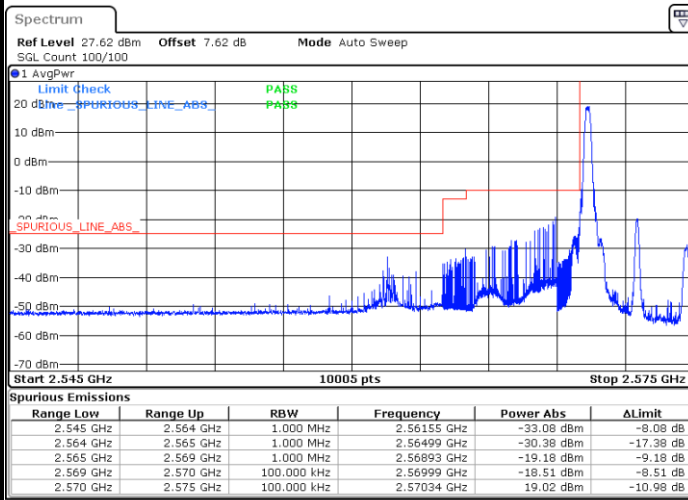

Middle Channel / 20MHz / 64QAM

Date: 13 MAY 2020 04:58:26

Highest Channel / 15MHz / 64QAM

Date: 13 MAY 2020 04:58:47

Highest Channel / 20MHz / 64QAM

Date: 13 MAY 2020 04:58:46

Conducted Band Edge

LTE Band 38 / 5MHz / 16QAM

Lowest Band Edge / 1RB

Date: 13.MAY.2020 03:23:34

Highest Band Edge / 1 RB

Date: 13.MAY.2020 03:30:22

Lowest Band Edge / Full RB

Date: 13.MAY.2020 03:25:50

Highest Band Edge / Full RB

Date: 13.MAY.2020 03:28:06

LTE Band 38 / 5MHz / 64QAM

Lowest Band Edge / 1RB

Date: 13.MAY.2020 04:38:42

Highest Band Edge / 1 RB

Date: 13.MAY.2020 04:39:35

Lowest Band Edge / Full RB

Date: 13.MAY.2020 04:39:00

Highest Band Edge / Full RB

Date: 13.MAY.2020 04:39:20

LTE Band 38 / 10MHz / QPSK

Lowest Band Edge / 1 RB

Date: 13.MAY.2020 03:31:30

Highest Band Edge / 1 RB

Date: 13.MAY.2020 04:43:39

Lowest Band Edge / Full RB

Date: 13.MAY.2020 05:14:15