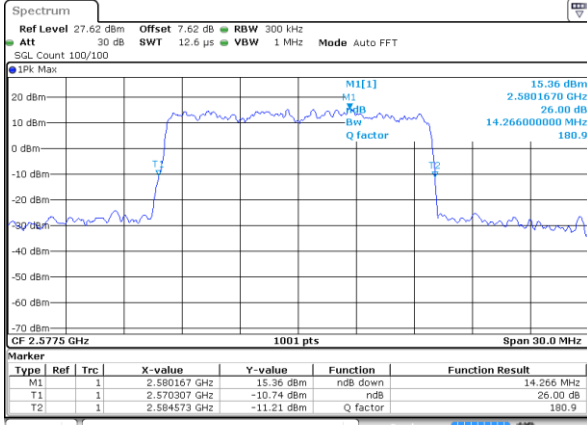

LTE Band 38

Lowest Channel / 15MHz / 64QAM

Date: 13 MAY 2020 04:58:17

Lowest Channel / 20MHz / 64QAM

Date: 13 MAY 2020 04:58:16

Middle Channel / 15MHz / 64QAM

Date: 13 MAY 2020 04:58:37

Middle Channel / 20MHz / 64QAM

Date: 13 MAY 2020 04:58:36

Highest Channel / 15MHz / 64QAM

Date: 13 MAY 2020 04:58:57

Highest Channel / 20MHz / 64QAM

Date: 13 MAY 2020 04:58:56

Occupied Bandwidth

| Mode | LTE Band 38 : 99%OBW(MHz) | | | | | | | | | | | |
|------------|---------------------------|-------|-------|-------|-------|-------|-------|-------|-------|-------|-------|-------|
| BW | 1.4MHz | | 3MHz | | 5MHz | | 10MHz | | 15MHz | | 20MHz | |
| Mod. | QPSK | 16QAM | QPSK | 16QAM | QPSK | 16QAM | QPSK | 16QAM | QPSK | 16QAM | QPSK | 16QAM |
| Lowest CH | - | - | - | - | 4.48 | 4.50 | 9.03 | 8.97 | 13.49 | 13.43 | 18.18 | 18.22 |
| Middle CH | - | - | - | - | 4.47 | 4.49 | 9.03 | 9.03 | 13.37 | 13.43 | 18.42 | 18.30 |
| Highest CH | - | - | - | - | 4.48 | 4.48 | 9.03 | 8.99 | 13.37 | 13.46 | 18.22 | 18.26 |
| Mode | LTE Band 38 : 99%OBW(MHz) | | | | | | | | | | | |
| BW | 1.4MHz | | 3MHz | | 5MHz | | 10MHz | | 15MHz | | 20MHz | |
| Mod. | 64QAM | | 64QAM | | 64QAM | | 64QAM | | 64QAM | | 64QAM | |
| Lowest CH | - | - | - | - | 4.50 | - | 9.01 | - | 13.46 | - | 18.38 | - |
| Middle CH | - | - | - | - | 4.50 | - | 8.99 | - | 13.43 | - | 18.34 | - |
| Highest CH | - | - | - | - | 4.51 | - | 8.97 | - | 13.43 | - | 18.22 | - |