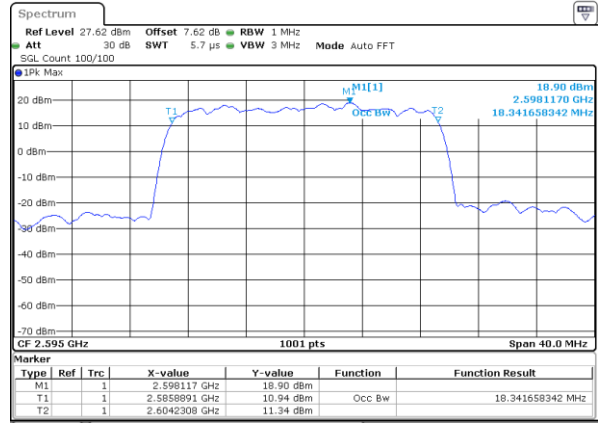

Date: 13 MAY 2020 04:57:47

LTE Band 38

Lowest Channel / 15MHz / 64QAM

Date: 13 MAY 2020 04:58:07

Lowest Channel / 20MHz / 64QAM

Date: 13 MAY 2020 04:58:06

Middle Channel / 15MHz / 64QAM

Date: 13 MAY 2020 04:58:27

Middle Channel / 20MHz / 64QAM

Date: 13 MAY 2020 04:58:26

Highest Channel / 15MHz / 64QAM

Date: 13 MAY 2020 04:58:47

Highest Channel / 20MHz / 64QAM

Date: 13 MAY 2020 04:58:46

Conducted Band Edge

LTE Band 38 / 5MHz / 16QAM