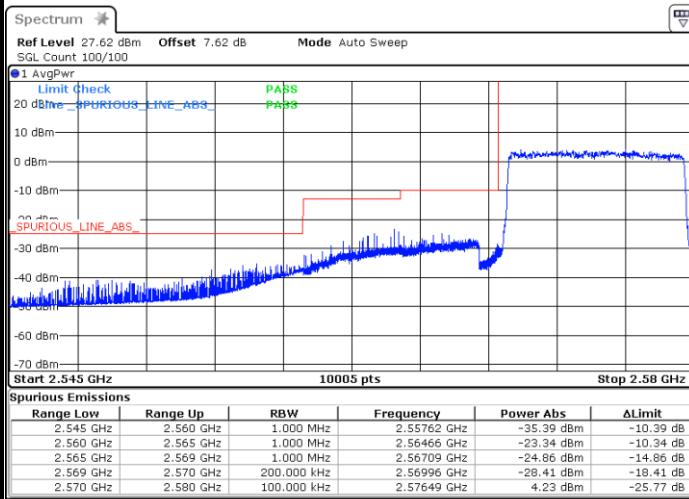

Date: 13.MAY.2020 04:39:20

LTE Band 38 / 10MHz / QPSK

Lowest Band Edge / 1 RB

Date: 13.MAY.2020 03:31:30

Highest Band Edge / 1 RB

Date: 13.MAY.2020 04:43:39

Lowest Band Edge / Full RB

Date: 13.MAY.2020 05:14:15

Highest Band Edge / Full RB

Date: 13.MAY.2020 03:36:01

LTE Band 38 / 10MHz / 16QAM

Lowest Band Edge / 1 RB

Date: 13.MAY.2020 04:40:32

Highest Band Edge / 1 RB

Date: 13.MAY.2020 03:39:26

Lowest Band Edge / Full RB

Date: 13.MAY.2020 04:41:34

Highest Band Edge / Full RB

Date: 13.MAY.2020 03:37:09

LTE Band 38 / 10MHz / 64QAM

Lowest Band Edge / 1 RB

Date: 13.MAY.2020 04:40:46

Highest Band Edge / 1 RB

Date: 13.MAY.2020 04:42:18

Lowest Band Edge / Full RB

Date: 13.MAY.2020 04:41:01

Highest Band Edge / Full RB

Date: 13.MAY.2020 04:41:58

LTE Band 38 / 15MHz / QPSK

Lowest Band Edge / 1 RB

Date: 13.MAY.2020 03:40:34

Highest Band Edge / 1 RB