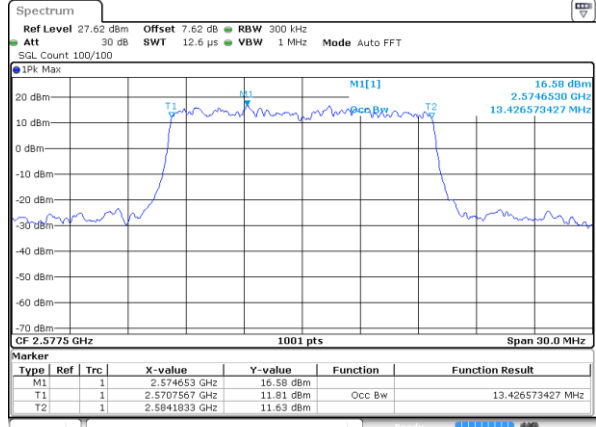

Highest Channel / 10MHz / 16QAM

Date: 13 MAY 2020 04:51:41

LTE Band 38

Lowest Channel / 15MHz / QPSK

Date: 13 MAY 2020 04:52:11

Lowest Channel / 15MHz / 16QAM

Date: 13 MAY 2020 04:52:21

Middle Channel / 15MHz / QPSK

Date: 13 MAY 2020 04:52:50

Middle Channel / 15MHz / 16QAM

Date: 13 MAY 2020 04:53:00

Highest Channel / 15MHz / QPSK

Date: 13 MAY 2020 04:53:30

Highest Channel / 15MHz / 16QAM

Date: 13 MAY 2020 04:53:40

LTE Band 38