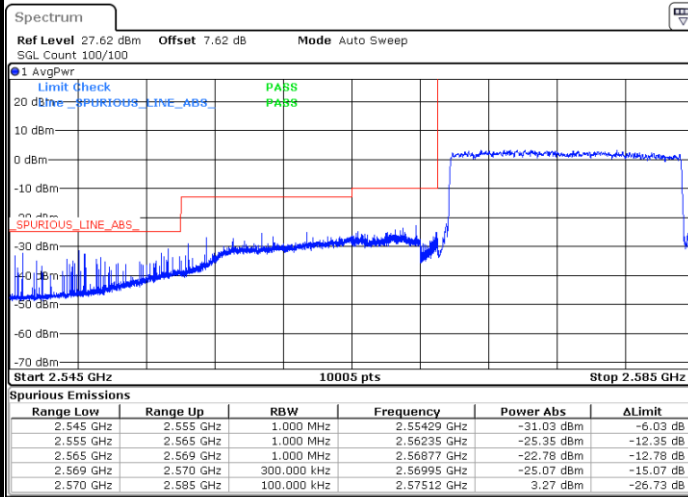

Date: 13.MAY.2020 04:41:34

Highest Band Edge / Full RB

Date: 13.MAY.2020 03:37:09

LTE Band 38 / 10MHz / 64QAM

Lowest Band Edge / 1 RB

Date: 13.MAY.2020 04:40:46

Highest Band Edge / 1 RB

Date: 13.MAY.2020 04:42:18

Lowest Band Edge / Full RB

Date: 13.MAY.2020 04:41:01

Highest Band Edge / Full RB

Date: 13.MAY.2020 04:41:58

LTE Band 38 / 15MHz / QPSK

Lowest Band Edge / 1 RB

Date: 13.MAY.2020 03:40:34

Highest Band Edge / 1 RB

Date: 13.MAY.2020 03:47:21

Lowest Band Edge / Full RB

Date: 13.MAY.2020 03:42:49

Highest Band Edge / Full RB

Date: 13.MAY.2020 03:45:05

LTE Band 38 / 15MHz / 16QAM

Lowest Band Edge / 1 RB

Date: 13.MAY.2020 04:44:39

Highest Band Edge / 1 RB

Date: 13.MAY.2020 03:48:29

Lowest Band Edge / Full RB

Date: 13.MAY.2020 03:43:57

Highest Band Edge / Full RB

Date: 13.MAY.2020 03:46:13

LTE Band 38 / 15MHz / 64QAM

Lowest Band Edge / 1 RB