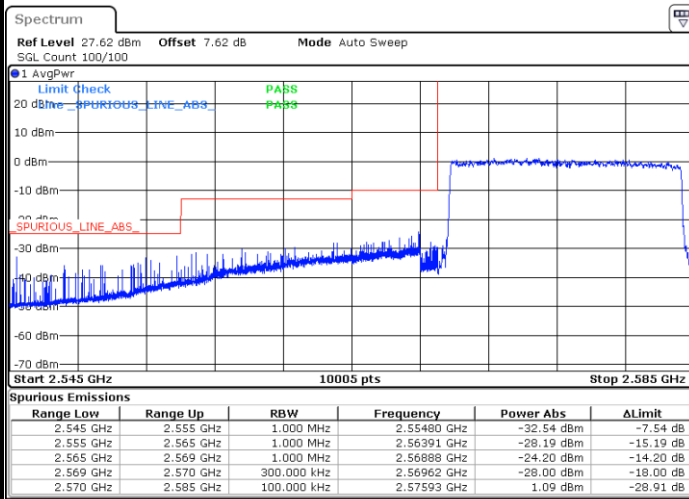

Date: 13.MAY.2020 03:47:21

Lowest Band Edge / Full RB

Date: 13.MAY.2020 03:42:49

Highest Band Edge / Full RB

Date: 13.MAY.2020 03:45:05

LTE Band 38 / 15MHz / 16QAM

Lowest Band Edge / 1 RB

Date: 13.MAY.2020 04:44:39

Highest Band Edge / 1 RB

Date: 13.MAY.2020 03:48:29

Lowest Band Edge / Full RB

Date: 13.MAY.2020 03:43:57

Highest Band Edge / Full RB

Date: 13.MAY.2020 03:46:13

LTE Band 38 / 15MHz / 64QAM

Lowest Band Edge / 1 RB

Date: 13.MAY.2020 04:44:55

Highest Band Edge / 1 RB

Date: 13.MAY.2020 04:45:32

Lowest Band Edge / Full RB

Date: 13.MAY.2020 04:45:10

Highest Band Edge / Full RB

Date: 13.MAY.2020 04:45:51

LTE Band 38 / 20MHz / QPSK

Lowest Band Edge / 1 RB

Date: 13.MAY.2020 03:49:37

Highest Band Edge / 1 RB

Date: 13.MAY.2020 03:56:25

Lowest Band Edge / Full RB

Date: 13.MAY.2020 03:51:53

Highest Band Edge / Full RB

Date: 13.MAY.2020 03:54:09