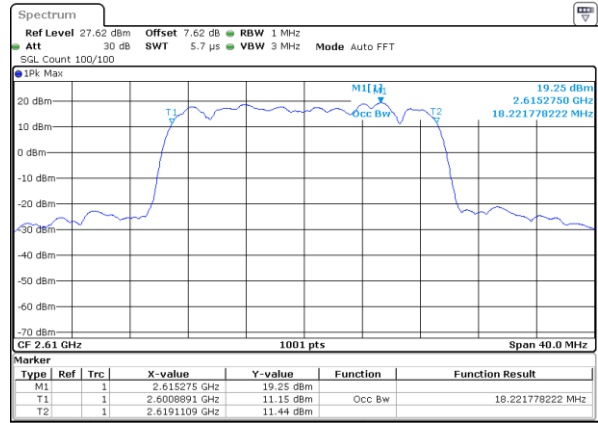

Middle Channel / 20MHz / 64QAM

Date: 13 MAY 2020 04:58:26

Highest Channel / 15MHz / 64QAM

Date: 13 MAY 2020 04:58:47

Highest Channel / 20MHz / 64QAM

Date: 13 MAY 2020 04:58:46

Conducted Band Edge

LTE Band 38 / 5MHz / 16QAM

Lowest Band Edge / 1RB

Date: 13.MAY.2020 03:23:34

Highest Band Edge / 1 RB

Date: 13.MAY.2020 03:30:22

Lowest Band Edge / Full RB

Date: 13.MAY.2020 03:25:50

Highest Band Edge / Full RB

Date: 13.MAY.2020 03:28:06