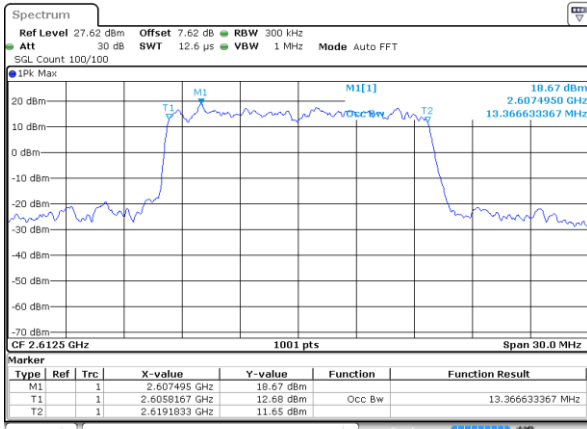

Highest Channel / 10MHz / 16QAM

Date: 13 MAY 2020 04:51:41

LTE Band 38

Lowest Channel / 15MHz / QPSK

Date: 13 MAY 2020 04:52:11

Lowest Channel / 15MHz / 16QAM

Date: 13 MAY 2020 04:52:21

Middle Channel / 15MHz / QPSK

Date: 13 MAY 2020 04:52:50

Middle Channel / 15MHz / 16QAM

Date: 13 MAY 2020 04:53:00

Highest Channel / 15MHz / QPSK

Date: 13 MAY 2020 04:53:30

Highest Channel / 15MHz / 16QAM

Date: 13 MAY 2020 04:53:40

LTE Band 38