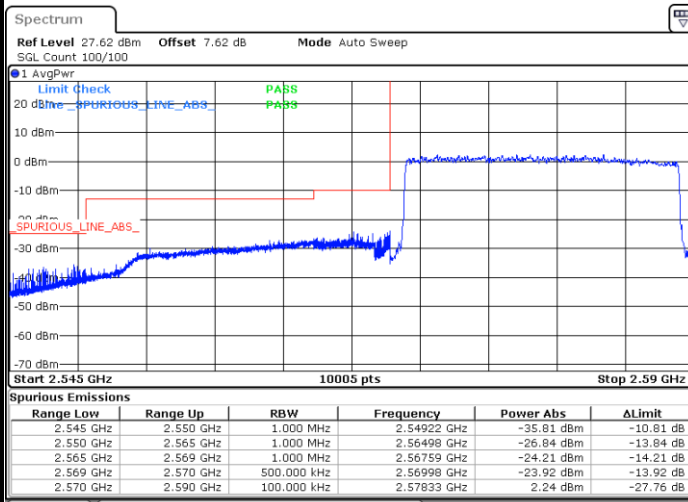

Date: 13.MAY.2020 04:44:55

Highest Band Edge / 1 RB

Date: 13.MAY.2020 04:45:32

Lowest Band Edge / Full RB

Date: 13.MAY.2020 04:45:10

Highest Band Edge / Full RB

Date: 13.MAY.2020 04:45:51

LTE Band 38 / 20MHz / QPSK

Lowest Band Edge / 1 RB

Date: 13.MAY.2020 03:49:37

Highest Band Edge / 1 RB

Date: 13.MAY.2020 03:56:25

Lowest Band Edge / Full RB

Date: 13.MAY.2020 03:51:53

Highest Band Edge / Full RB

Date: 13.MAY.2020 03:54:09

LTE Band 38 / 20MHz / 16QAM

Lowest Band Edge / 1 RB

Date: 13.MAY.2020 03:50:45

Highest Band Edge / 1 RB

Date: 13.MAY.2020 03:57:33

Lowest Band Edge / Full RB

Date: 13.MAY.2020 03:53:01

Highest Band Edge / Full RB

Date: 13.MAY.2020 03:55:17

LTE Band 38 / 20MHz / 64QAM

Lowest Band Edge / 1 RB

Date: 13.MAY.2020 04:46:33

Highest Band Edge / 1 RB

Date: 13.MAY.2020 04:46:50

Lowest Band Edge / Full RB

Date: 13.MAY.2020 04:46:14