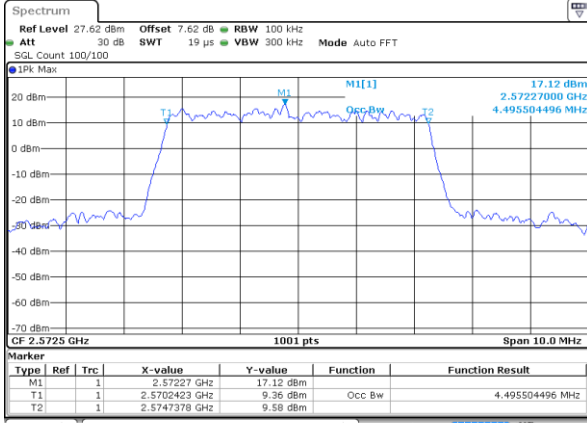

Highest Channel / 20MHz / QPSK

Date: 13 MAY 2020 04:55:28

Highest Channel / 20MHz / 16QAM

Date: 13 MAY 2020 04:55:38

LTE Band 38

Lowest Channel / 5MHz / 64QAM

Date: 13 MAY 2020 04:56:08

Lowest Channel / 10MHz / 64QAM