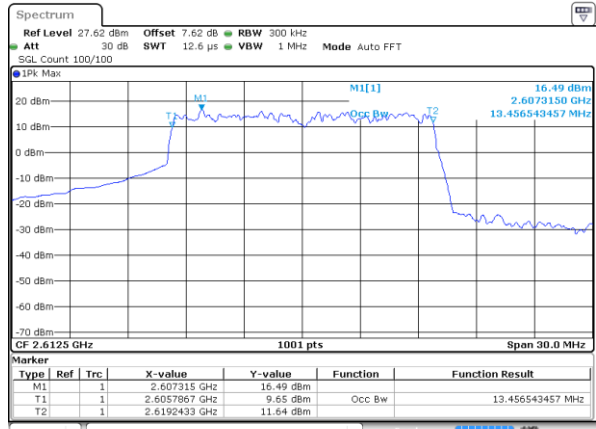

Date: 13 MAY 2020 04:52:50

Middle Channel / 15MHz / 16QAM

Date: 13 MAY 2020 04:53:00

Highest Channel / 15MHz / QPSK

Date: 13 MAY 2020 04:53:30

Highest Channel / 15MHz / 16QAM

Date: 13 MAY 2020 04:53:40

LTE Band 38