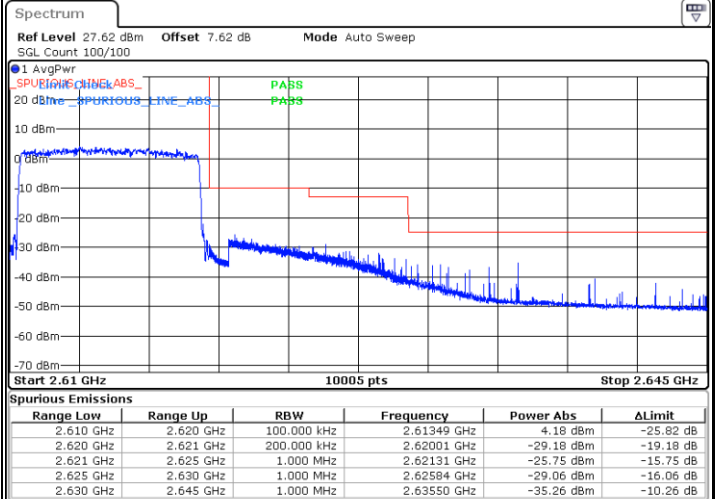

Date: 13.MAY.2020 04:39:20

LTE Band 38 / 10MHz / QPSK

Lowest Band Edge / 1 RB

Date: 13.MAY.2020 03:31:30

Highest Band Edge / 1 RB

Date: 13.MAY.2020 04:43:39

Lowest Band Edge / Full RB

Date: 13.MAY.2020 05:14:15

Highest Band Edge / Full RB

Date: 13.MAY.2020 03:36:01

LTE Band 38 / 10MHz / 16QAM

Lowest Band Edge / 1 RB

Date: 13.MAY.2020 04:40:32

Highest Band Edge / 1 RB

Date: 13.MAY.2020 03:39:26

Lowest Band Edge / Full RB

Date: 13.MAY.2020 04:41:34

Highest Band Edge / Full RB

Date: 13.MAY.2020 03:37:09

LTE Band 38 / 10MHz / 64QAM

Lowest Band Edge / 1 RB

Date: 13.MAY.2020 04:40:46

Highest Band Edge / 1 RB

Date: 13.MAY.2020 04:42:18

Lowest Band Edge / Full RB

Date: 13.MAY.2020 04:41:01

Highest Band Edge / Full RB

Date: 13.MAY.2020 04:41:58

LTE Band 38 / 15MHz / QPSK

Lowest Band Edge / 1 RB

Date: 13.MAY.2020 03:40:34

Highest Band Edge / 1 RB