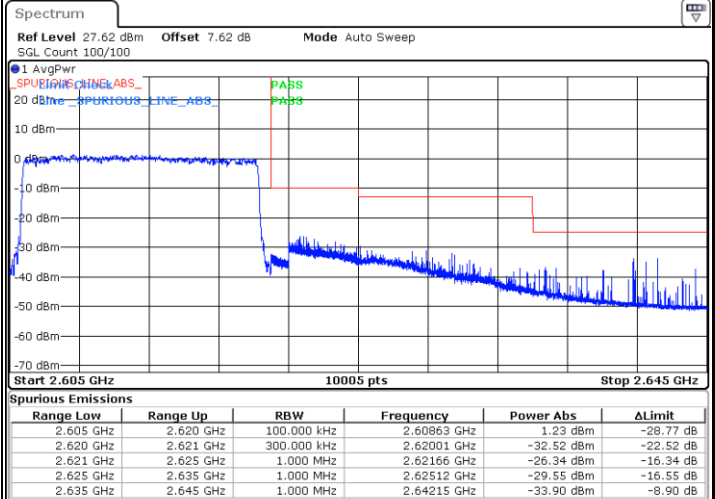

Highest Band Edge / 1 RB

Date: 13.MAY.2020 03:48:29

Lowest Band Edge / Full RB

Date: 13.MAY.2020 03:43:57

Highest Band Edge / Full RB

Date: 13.MAY.2020 03:46:13

LTE Band 38 / 15MHz / 64QAM

Lowest Band Edge / 1 RB

Date: 13.MAY.2020 04:44:55

Highest Band Edge / 1 RB

Date: 13.MAY.2020 04:45:32

Lowest Band Edge / Full RB

Date: 13.MAY.2020 04:45:10

Highest Band Edge / Full RB

Date: 13.MAY.2020 04:45:51

LTE Band 38 / 20MHz / QPSK

Lowest Band Edge / 1 RB

Date: 13.MAY.2020 03:49:37

Highest Band Edge / 1 RB

Date: 13.MAY.2020 03:56:25

Lowest Band Edge / Full RB

Date: 13.MAY.2020 03:51:53

Highest Band Edge / Full RB

Date: 13.MAY.2020 03:54:09

LTE Band 38 / 20MHz / 16QAM

Lowest Band Edge / 1 RB

Date: 13.MAY.2020 03:50:45

Highest Band Edge / 1 RB

Date: 13.MAY.2020 03:57:33

Lowest Band Edge / Full RB

Date: 13.MAY.2020 03:53:01

Highest Band Edge / Full RB