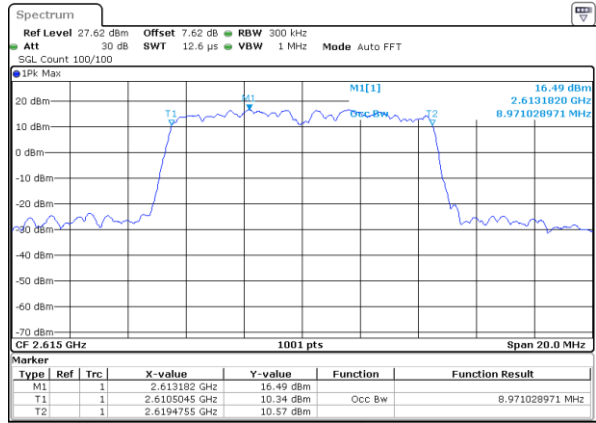

Highest Channel / 20MHz / QPSK

Date: 13 MAY 2020 04:55:28

Highest Channel / 20MHz / 16QAM

Date: 13 MAY 2020 04:55:38

LTE Band 38

Lowest Channel / 5MHz / 64QAM

Date: 13 MAY 2020 04:56:08

Lowest Channel / 10MHz / 64QAM

Date: 13 MAY 2020 04:57:08

Middle Channel / 5MHz / 64QAM

Date: 13 MAY 2020 04:56:28

Middle Channel / 10MHz / 64QAM

Date: 13 MAY 2020 04:57:27

Highest Channel / 5MHz / 64QAM

Date: 13 MAY 2020 04:56:48

Highest Channel / 10MHz / 64QAM

Date: 13 MAY 2020 04:57:47

LTE Band 38

Lowest Channel / 15MHz / 64QAM

Date: 13 MAY 2020 04:58:07

Lowest Channel / 20MHz / 64QAM

Date: 13 MAY 2020 04:58:06

Middle Channel / 15MHz / 64QAM

Date: 13 MAY 2020 04:58:27

Middle Channel / 20MHz / 64QAM

Date: 13 MAY 2020 04:58:26

Highest Channel / 15MHz / 64QAM

Date: 13 MAY 2020 04:58:47

Highest Channel / 20MHz / 64QAM

Date: 13 MAY 2020 04:58:46

Conducted Band Edge

LTE Band 38 / 5MHz / 16QAM