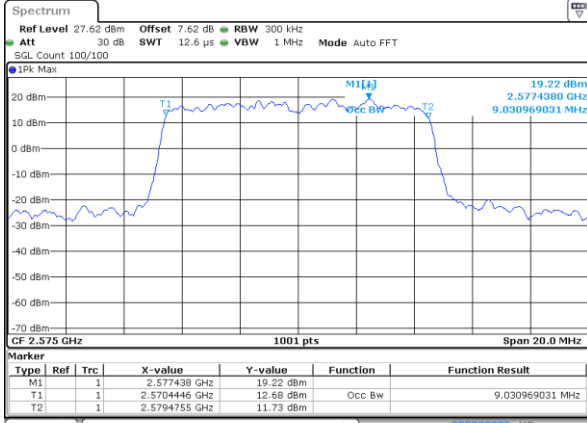

Date: 13 MAY 2020 04:49:02

Highest Channel / 5MHz / QPSK

Date: 13 MAY 2020 04:49:32

Highest Channel / 5MHz / 16QAM

Date: 13 MAY 2020 04:49:42

LTE Band 38

Lowest Channel / 10MHz / QPSK

Date: 13 MAY 2020 04:50:12

Highest Channel / 10MHz / 16QAM

Date: 13 MAY 2020 04:51:41

LTE Band 38

Lowest Channel / 15MHz / QPSK

Date: 13 MAY 2020 04:52:11

Lowest Channel / 15MHz / 16QAM

Date: 13 MAY 2020 04:52:21

Middle Channel / 15MHz / QPSK