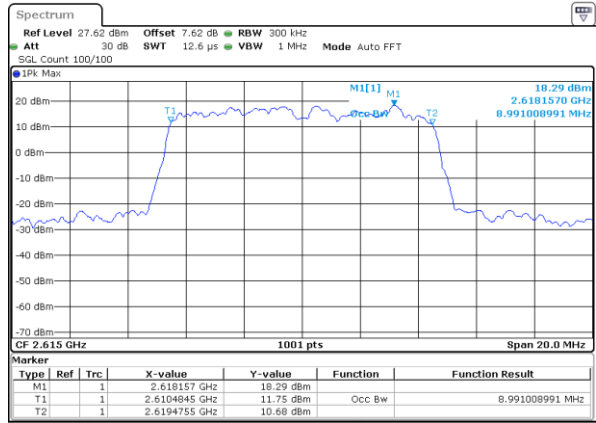

Date: 13 MAY 2020 04:49:02

Highest Channel / 5MHz / QPSK

Date: 13 MAY 2020 04:49:32

Highest Channel / 5MHz / 16QAM

Date: 13 MAY 2020 04:49:42

LTE Band 38

Lowest Channel / 10MHz / QPSK

Date: 13 MAY 2020 04:50:12

Lowest Channel / 10MHz / 16QAM

Date: 13 MAY 2020 04:50:22

Middle Channel / 10MHz / QPSK

Date: 13 MAY 2020 04:50:51

Middle Channel / 10MHz / 16QAM

Date: 13 MAY 2020 04:51:01

Highest Channel / 10MHz / QPSK

Date: 13 MAY 2020 04:51:31

Highest Channel / 10MHz / 16QAM

Date: 13 MAY 2020 04:51:41

LTE Band 38

Lowest Channel / 15MHz / QPSK

Date: 13 MAY 2020 04:52:11

Lowest Channel / 15MHz / 16QAM

Date: 13 MAY 2020 04:52:21

Middle Channel / 15MHz / QPSK