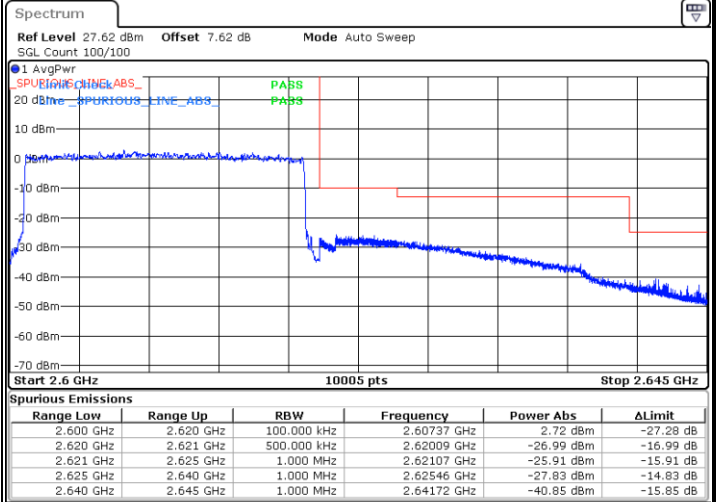

Date: 13.MAY.2020 04:44:55

Highest Band Edge / 1 RB

Date: 13.MAY.2020 04:45:32

Lowest Band Edge / Full RB

Date: 13.MAY.2020 04:45:10

Highest Band Edge / Full RB

Date: 13.MAY.2020 04:45:51

LTE Band 38 / 20MHz / QPSK

Lowest Band Edge / 1 RB

Date: 13.MAY.2020 03:49:37

Highest Band Edge / 1 RB

Date: 13.MAY.2020 03:56:25

Lowest Band Edge / Full RB

Date: 13.MAY.2020 03:51:53

Highest Band Edge / Full RB

Date: 13.MAY.2020 03:54:09

LTE Band 38 / 20MHz / 16QAM

Lowest Band Edge / 1 RB

Date: 13.MAY.2020 03:50:45

Highest Band Edge / 1 RB

Date: 13.MAY.2020 03:57:33

Lowest Band Edge / Full RB

Date: 13.MAY.2020 03:53:01

Highest Band Edge / Full RB

Date: 13.MAY.2020 03:55:17

LTE Band 38 / 20MHz / 64QAM

Lowest Band Edge / 1 RB

Date: 13.MAY.2020 04:46:33

Highest Band Edge / 1 RB

Date: 13.MAY.2020 04:46:50

Lowest Band Edge / Full RB

Date: 13.MAY.2020 04:46:14