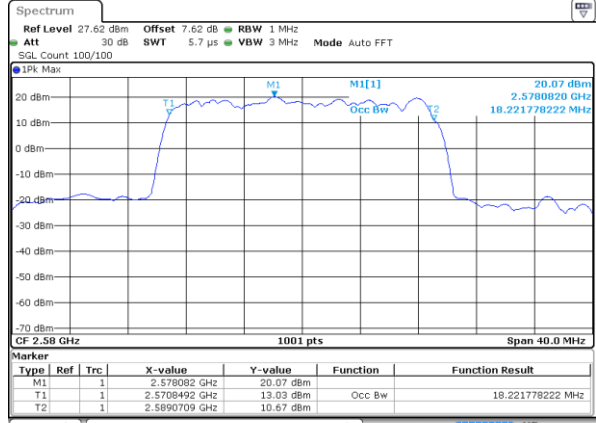

Lowest Channel / 20MHz / 16QAM

Date: 13 MAY 2020 04:54:19