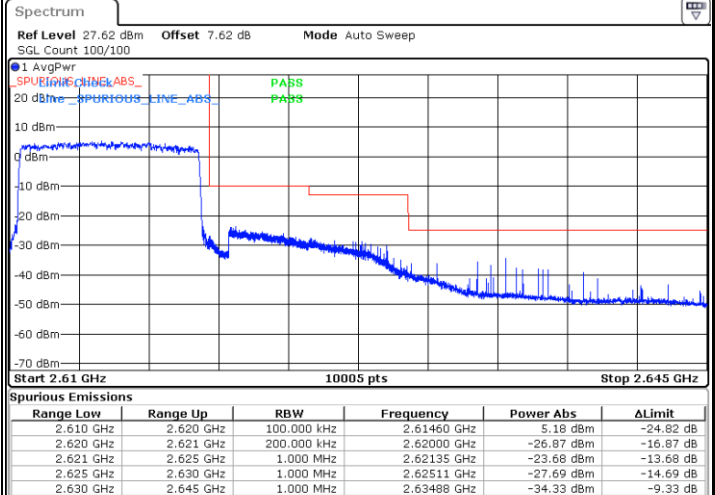

LTE Band 38 / 5MHz / 64QAM

Lowest Band Edge / 1RB

Date: 13.MAY.2020 04:38:42

Highest Band Edge / 1 RB

Date: 13.MAY.2020 04:39:35

Lowest Band Edge / Full RB

Date: 13.MAY.2020 04:39:00

Highest Band Edge / Full RB

Date: 13.MAY.2020 04:39:20

LTE Band 38 / 10MHz / QPSK

Lowest Band Edge / 1 RB

Date: 13.MAY.2020 03:31:30

Highest Band Edge / 1 RB

Date: 13.MAY.2020 04:43:39

Lowest Band Edge / Full RB

Date: 13.MAY.2020 05:14:15

Highest Band Edge / Full RB

Date: 13.MAY.2020 03:36:01

LTE Band 38 / 10MHz / 16QAM

Lowest Band Edge / 1 RB

Date: 13.MAY.2020 04:40:32

Highest Band Edge / 1 RB

Date: 13.MAY.2020 03:39:26

Lowest Band Edge / Full RB

Date: 13.MAY.2020 04:41:34

Highest Band Edge / Full RB

Date: 13.MAY.2020 03:37:09

LTE Band 38 / 10MHz / 64QAM

Lowest Band Edge / 1 RB

Date: 13.MAY.2020 04:40:46

Highest Band Edge / 1 RB

Date: 13.MAY.2020 04:42:18