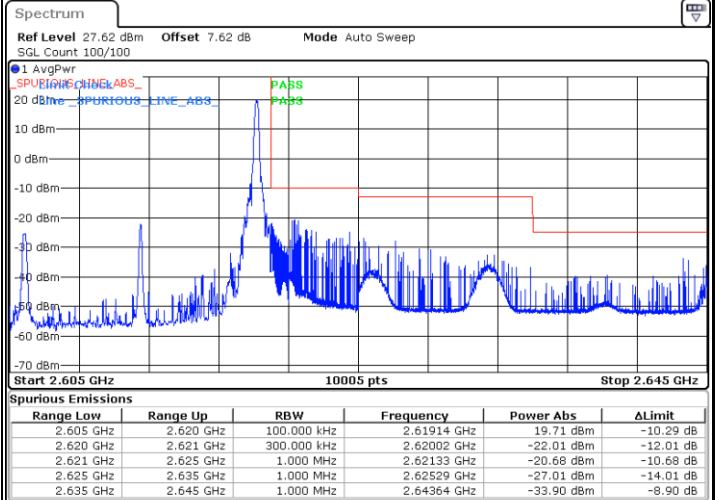

Lowest Band Edge / Full RB

Date: 13.MAY.2020 04:41:01

Highest Band Edge / Full RB

Date: 13.MAY.2020 04:41:58

LTE Band 38 / 15MHz / QPSK

Lowest Band Edge / 1 RB

Date: 13.MAY.2020 03:40:34

Highest Band Edge / 1 RB

Date: 13.MAY.2020 03:47:21

Lowest Band Edge / Full RB

Date: 13.MAY.2020 03:42:49

Highest Band Edge / Full RB

Date: 13.MAY.2020 03:45:05

LTE Band 38 / 15MHz / 16QAM

Lowest Band Edge / 1 RB

Date: 13.MAY.2020 04:44:39

Highest Band Edge / 1 RB

Date: 13.MAY.2020 03:48:29

Lowest Band Edge / Full RB

Date: 13.MAY.2020 03:43:57

Highest Band Edge / Full RB

Date: 13.MAY.2020 03:46:13

LTE Band 38 / 15MHz / 64QAM

Lowest Band Edge / 1 RB

Date: 13.MAY.2020 04:44:55

Highest Band Edge / 1 RB

Date: 13.MAY.2020 04:45:32

Lowest Band Edge / Full RB

Date: 13.MAY.2020 04:45:10

Highest Band Edge / Full RB

Date: 13.MAY.2020 04:45:51

LTE Band 38 / 20MHz / QPSK