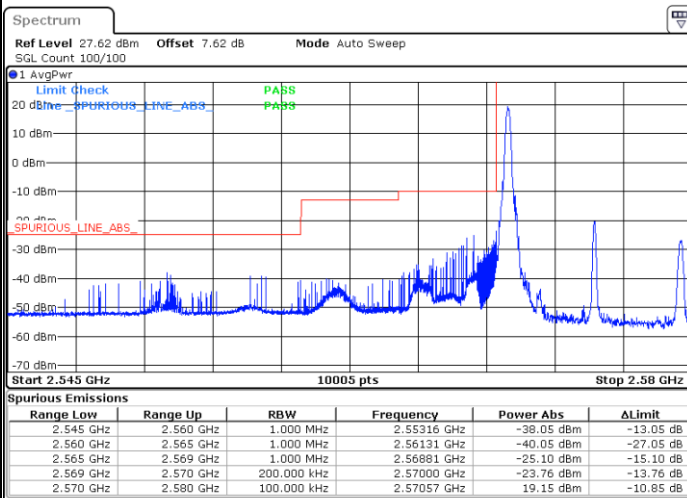

Highest Band Edge / Full RB

Date: 13.MAY.2020 03:36:01

LTE Band 38 / 10MHz / 16QAM

Lowest Band Edge / 1 RB

Date: 13.MAY.2020 04:40:32

Highest Band Edge / 1 RB

Date: 13.MAY.2020 03:39:26

Lowest Band Edge / Full RB

Date: 13.MAY.2020 04:41:34

Highest Band Edge / Full RB

Date: 13.MAY.2020 03:37:09

LTE Band 38 / 10MHz / 64QAM

Lowest Band Edge / 1 RB

Date: 13.MAY.2020 04:40:46

Highest Band Edge / 1 RB

Date: 13.MAY.2020 04:42:18

Lowest Band Edge / Full RB

Date: 13.MAY.2020 04:41:01

Highest Band Edge / Full RB

Date: 13.MAY.2020 04:41:58

LTE Band 38 / 15MHz / QPSK

Lowest Band Edge / 1 RB

Date: 13.MAY.2020 03:40:34

Highest Band Edge / 1 RB

Date: 13.MAY.2020 03:47:21

Lowest Band Edge / Full RB

Date: 13.MAY.2020 03:42:49

Highest Band Edge / Full RB

Date: 13.MAY.2020 03:45:05

LTE Band 38 / 15MHz / 16QAM

Lowest Band Edge / 1 RB

Date: 13.MAY.2020 04:44:39