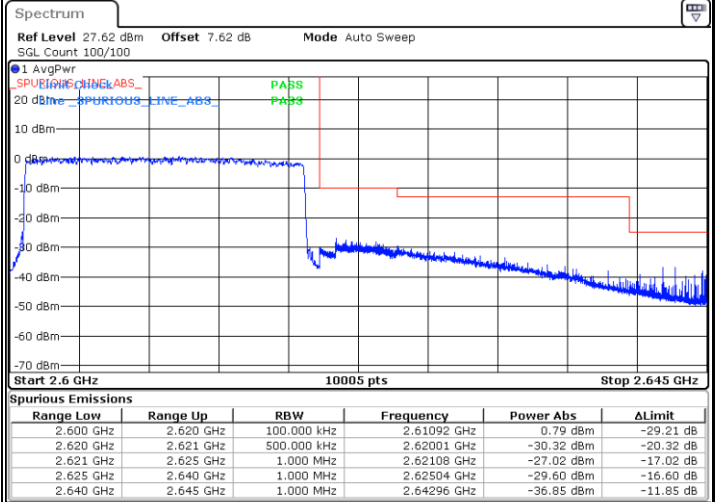

Lowest Band Edge / 1 RB

Date: 13.MAY.2020 03:49:37

Highest Band Edge / 1 RB

Date: 13.MAY.2020 03:56:25

Lowest Band Edge / Full RB

Date: 13.MAY.2020 03:51:53

Highest Band Edge / Full RB

Date: 13.MAY.2020 03:54:09

LTE Band 38 / 20MHz / 16QAM

Lowest Band Edge / 1 RB

Date: 13.MAY.2020 03:50:45

Highest Band Edge / 1 RB

Date: 13.MAY.2020 03:57:33

Lowest Band Edge / Full RB

Date: 13.MAY.2020 03:53:01

Highest Band Edge / Full RB

Date: 13.MAY.2020 03:55:17

LTE Band 38 / 20MHz / 64QAM

Lowest Band Edge / 1 RB

Date: 13.MAY.2020 04:46:33

Highest Band Edge / 1 RB

Date: 13.MAY.2020 04:46:50

Lowest Band Edge / Full RB

Date: 13.MAY.2020 04:46:14

Highest Band Edge / Full RB

Date: 13.MAY.2020 04:47:07

Conducted Spurious Emission

LTE Band 38 / 5MHz

Highest Channel / QPSK

Date: 13 MAY 2020 04:07:33

Highest Channel / 16QAM

Date: 13 MAY 2020 04:08:27