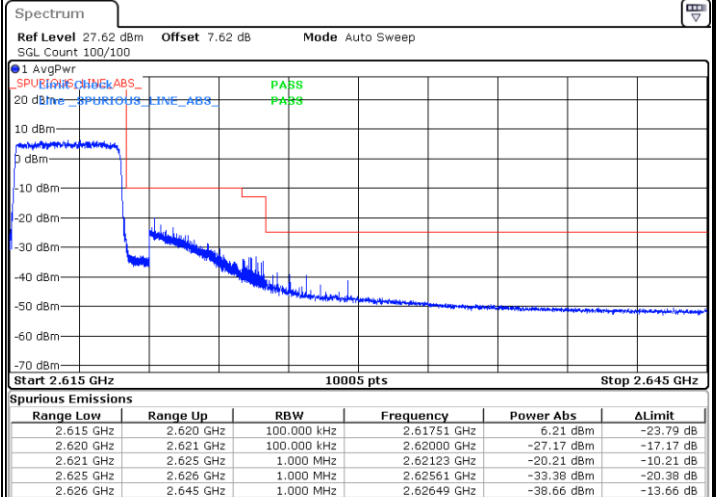

Lowest Band Edge / 1RB

Date: 13.MAY.2020 03:23:34

Highest Band Edge / 1 RB

Date: 13.MAY.2020 03:30:22

Lowest Band Edge / Full RB

Date: 13.MAY.2020 03:25:50

Highest Band Edge / Full RB

Date: 13.MAY.2020 03:28:06

LTE Band 38 / 5MHz / 64QAM

Lowest Band Edge / 1RB

Date: 13.MAY.2020 04:38:42

Highest Band Edge / 1 RB

Date: 13.MAY.2020 04:39:35

Lowest Band Edge / Full RB

Date: 13.MAY.2020 04:39:00

Highest Band Edge / Full RB

Date: 13.MAY.2020 04:39:20

LTE Band 38 / 10MHz / QPSK

Lowest Band Edge / 1 RB

Date: 13.MAY.2020 03:31:30

Highest Band Edge / 1 RB

Date: 13.MAY.2020 04:43:39

Lowest Band Edge / Full RB

Date: 13.MAY.2020 05:14:15

Highest Band Edge / Full RB

Date: 13.MAY.2020 03:36:01

LTE Band 38 / 10MHz / 16QAM

Lowest Band Edge / 1 RB

Date: 13.MAY.2020 04:40:32

Highest Band Edge / 1 RB

Date: 13.MAY.2020 03:39:26

Lowest Band Edge / Full RB