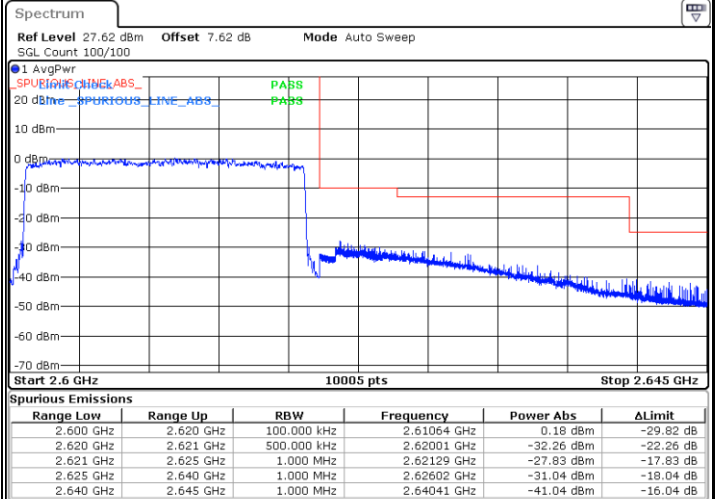

LTE Band 38 / 20MHz / 16QAM

Lowest Band Edge / 1 RB

Date: 13.MAY.2020 03:50:45

Highest Band Edge / 1 RB

Date: 13.MAY.2020 03:57:33

Lowest Band Edge / Full RB

Date: 13.MAY.2020 03:53:01

Highest Band Edge / Full RB

Date: 13.MAY.2020 03:55:17

LTE Band 38 / 20MHz / 64QAM

Lowest Band Edge / 1 RB

Date: 13.MAY.2020 04:46:33

Highest Band Edge / 1 RB

Date: 13.MAY.2020 04:46:50

Lowest Band Edge / Full RB

Date: 13.MAY.2020 04:46:14

Highest Band Edge / Full RB

Date: 13.MAY.2020 04:47:07

Conducted Spurious Emission

LTE Band 38 / 5MHz

Highest Channel / QPSK

Date: 13 MAY 2020 04:07:33

Highest Channel / 16QAM

Date: 13 MAY 2020 04:08:27