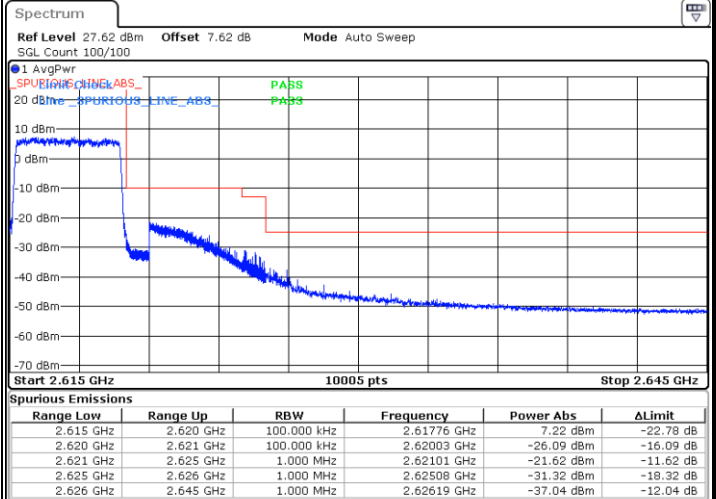

Middle Channel / 20MHz / 64QAM

Date: 13 MAY 2020 04:58:26

Highest Channel / 15MHz / 64QAM

Date: 13 MAY 2020 04:58:47

Highest Channel / 20MHz / 64QAM

Date: 13 MAY 2020 04:58:46

Conducted Band Edge

LTE Band 38 / 5MHz / 16QAM

Lowest Band Edge / 1RB

Date: 13.MAY.2020 03:23:34

Highest Band Edge / 1 RB

Date: 13.MAY.2020 03:30:22

Lowest Band Edge / Full RB

Date: 13.MAY.2020 03:25:50

Highest Band Edge / Full RB

Date: 13.MAY.2020 03:28:06

LTE Band 38 / 5MHz / 64QAM

Lowest Band Edge / 1RB

Date: 13.MAY.2020 04:38:42

Highest Band Edge / 1 RB

Date: 13.MAY.2020 04:39:35

Lowest Band Edge / Full RB

Date: 13.MAY.2020 04:39:00

Highest Band Edge / Full RB

Date: 13.MAY.2020 04:39:20

LTE Band 38 / 10MHz / QPSK

Lowest Band Edge / 1 RB

Date: 13.MAY.2020 03:31:30

Highest Band Edge / 1 RB

Date: 13.MAY.2020 04:43:39

Lowest Band Edge / Full RB

Date: 13.MAY.2020 05:14:15