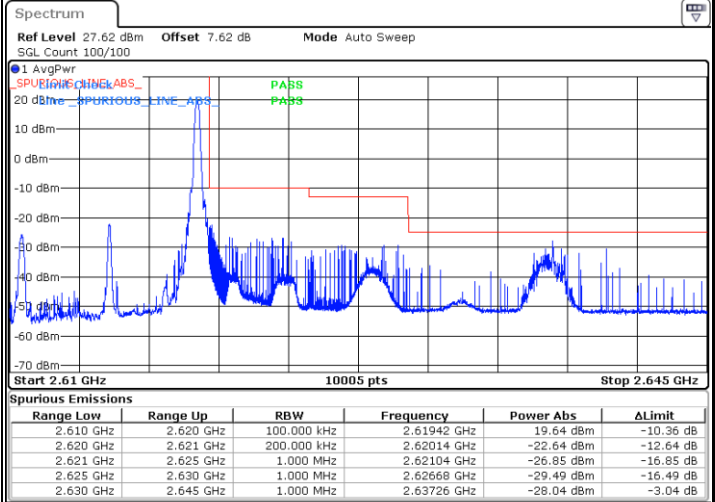

Date: 13.MAY.2020 04:39:20

LTE Band 38 / 10MHz / QPSK

Lowest Band Edge / 1 RB

Date: 13.MAY.2020 03:31:30

Highest Band Edge / 1 RB

Date: 13.MAY.2020 04:43:39

Lowest Band Edge / Full RB

Date: 13.MAY.2020 05:14:15

Highest Band Edge / Full RB

Date: 13.MAY.2020 03:36:01

LTE Band 38 / 10MHz / 16QAM

Lowest Band Edge / 1 RB

Date: 13.MAY.2020 04:40:32

Highest Band Edge / 1 RB

Date: 13.MAY.2020 03:39:26

Lowest Band Edge / Full RB

Date: 13.MAY.2020 04:41:34

Highest Band Edge / Full RB

Date: 13.MAY.2020 03:37:09

LTE Band 38 / 10MHz / 64QAM

Lowest Band Edge / 1 RB

Date: 13.MAY.2020 04:40:46

Highest Band Edge / 1 RB

Date: 13.MAY.2020 04:42:18

Lowest Band Edge / Full RB

Date: 13.MAY.2020 04:41:01

Highest Band Edge / Full RB

Date: 13.MAY.2020 04:41:58

LTE Band 38 / 15MHz / QPSK

Lowest Band Edge / 1 RB

Date: 13.MAY.2020 03:40:34

Highest Band Edge / 1 RB