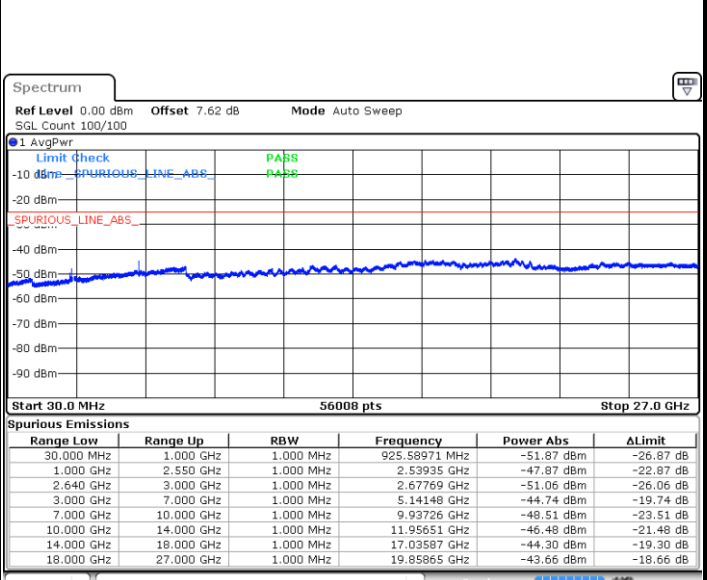

LTE Band 38 / 20MHz / 16QAM

Lowest Band Edge / 1 RB

Date: 13.MAY.2020 03:50:45

Highest Band Edge / 1 RB

Date: 13.MAY.2020 03:57:33

Lowest Band Edge / Full RB

Date: 13.MAY.2020 03:53:01

Highest Band Edge / Full RB

Date: 13.MAY.2020 03:55:17

LTE Band 38 / 20MHz / 64QAM

Lowest Band Edge / 1 RB

Date: 13.MAY.2020 04:46:33

Highest Band Edge / 1 RB

Date: 13.MAY.2020 04:46:50

Lowest Band Edge / Full RB

Date: 13.MAY.2020 04:46:14

Highest Band Edge / Full RB

Date: 13.MAY.2020 04:47:07

Conducted Spurious Emission

LTE Band 38 / 5MHz

Highest Channel / QPSK

Date: 13 MAY 2020 04:07:33

Highest Channel / 16QAM

Date: 13 MAY 2020 04:08:27

LTE Band 38 / 10MHz

Lowest Channel / QPSK

Date: 13 MAY 2020 04:09:22

Lowest Channel / 16QAM

Date: 13 MAY 2020 04:10:17

LTE Band 38 / 10MHz

Middle Channel / QPSK

Middle Channel / 16QAM