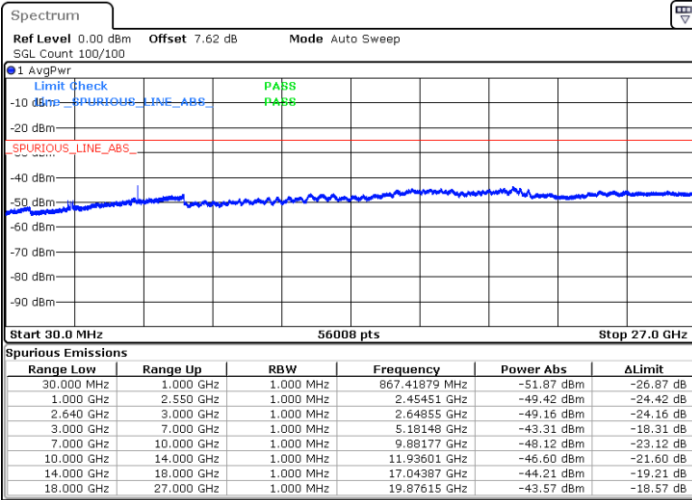

Date: 13.MAY.2020 03:55:17

LTE Band 38 / 20MHz / 64QAM

Lowest Band Edge / 1 RB

Date: 13.MAY.2020 04:46:33

Highest Band Edge / 1 RB

Date: 13.MAY.2020 04:46:50

Lowest Band Edge / Full RB

Date: 13.MAY.2020 04:46:14

Highest Band Edge / Full RB

Date: 13.MAY.2020 04:47:07

Conducted Spurious Emission

LTE Band 38 / 5MHz

Highest Channel / QPSK

Date: 13 MAY 2020 04:07:33

Highest Channel / 16QAM

Date: 13 MAY 2020 04:08:27

LTE Band 38 / 10MHz

Lowest Channel / QPSK

Date: 13 MAY 2020 04:09:22

Lowest Channel / 16QAM

Date: 13 MAY 2020 04:10:17

LTE Band 38 / 10MHz

Middle Channel / QPSK

Middle Channel / 16QAM

Date: 13.MAY.2020 04:11:11

Date: 13.MAY.2020 04:12:06

Highest Channel / QPSK

Highest Channel / 16QAM

Date: 13.MAY.2020 04:13:00

Date: 13.MAY.2020 04:13:55

LTE Band 38 / 15MHz

Lowest Channel / QPSK