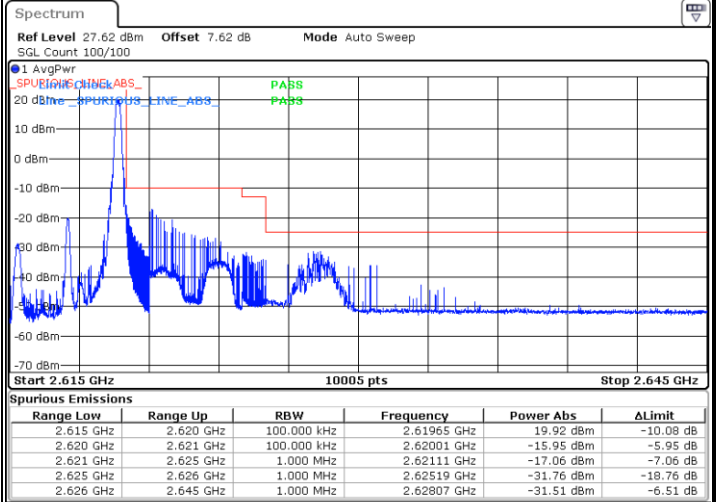

Date: 13 MAY 2020 04:57:47

LTE Band 38

Lowest Channel / 15MHz / 64QAM

Date: 13 MAY 2020 04:58:07

Lowest Channel / 20MHz / 64QAM

Date: 13 MAY 2020 04:58:06

Middle Channel / 15MHz / 64QAM

Date: 13 MAY 2020 04:58:27

Middle Channel / 20MHz / 64QAM

Date: 13 MAY 2020 04:58:26

Highest Channel / 15MHz / 64QAM

Date: 13 MAY 2020 04:58:47

Highest Channel / 20MHz / 64QAM

Date: 13 MAY 2020 04:58:46

Conducted Band Edge

LTE Band 38 / 5MHz / 16QAM

Lowest Band Edge / 1RB

Date: 13.MAY.2020 03:23:34

Highest Band Edge / 1 RB

Date: 13.MAY.2020 03:30:22

Lowest Band Edge / Full RB

Date: 13.MAY.2020 03:25:50

Highest Band Edge / Full RB

Date: 13.MAY.2020 03:28:06

LTE Band 38 / 5MHz / 64QAM

Lowest Band Edge / 1RB

Date: 13.MAY.2020 04:38:42

Highest Band Edge / 1 RB

Date: 13.MAY.2020 04:39:35

Lowest Band Edge / Full RB

Date: 13.MAY.2020 04:39:00

Highest Band Edge / Full RB