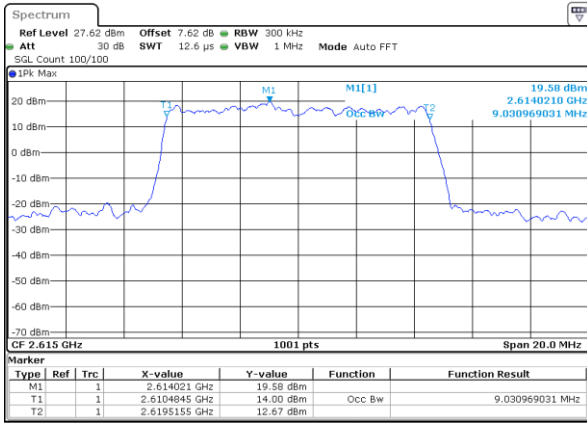

Date: 13 MAY 2020 04:49:02

Highest Channel / 5MHz / QPSK

Date: 13 MAY 2020 04:49:32

Highest Channel / 5MHz / 16QAM

Date: 13 MAY 2020 04:49:42

LTE Band 38

Lowest Channel / 10MHz / QPSK

Date: 13 MAY 2020 04:50:12

Lowest Channel / 10MHz / 16QAM

Date: 13 MAY 2020 04:50:22

Middle Channel / 10MHz / QPSK

Date: 13 MAY 2020 04:50:51

Middle Channel / 10MHz / 16QAM

Date: 13 MAY 2020 04:51:01

Highest Channel / 10MHz / QPSK

Date: 13 MAY 2020 04:51:31

Highest Channel / 10MHz / 16QAM

Date: 13 MAY 2020 04:51:41

LTE Band 38

Lowest Channel / 15MHz / QPSK

Date: 13 MAY 2020 04:52:11

Lowest Channel / 15MHz / 16QAM

Date: 13 MAY 2020 04:52:21

Middle Channel / 15MHz / QPSK