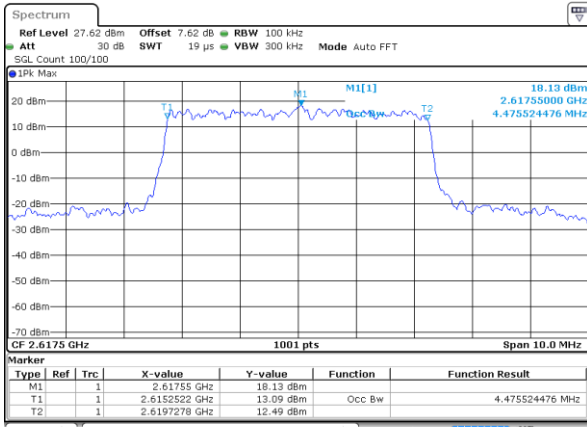

Date: 13 MAY 2020 04:58:36

Highest Channel / 15MHz / 64QAM

Date: 13 MAY 2020 04:58:57

Highest Channel / 20MHz / 64QAM

Date: 13 MAY 2020 04:58:56

Occupied Bandwidth

| Mode | LTE Band 38 : 99%OBW(MHz) | | | | | | | | | | | |
|------------|---------------------------|-------|-------|-------|-------|-------|-------|-------|-------|-------|-------|-------|
| BW | 1.4MHz | | 3MHz | | 5MHz | | 10MHz | | 15MHz | | 20MHz | |
| Mod. | QPSK | 16QAM | QPSK | 16QAM | QPSK | 16QAM | QPSK | 16QAM | QPSK | 16QAM | QPSK | 16QAM |
| Lowest CH | - | - | - | - | 4.48 | 4.50 | 9.03 | 8.97 | 13.49 | 13.43 | 18.18 | 18.22 |
| Middle CH | - | - | - | - | 4.47 | 4.49 | 9.03 | 9.03 | 13.37 | 13.43 | 18.42 | 18.30 |
| Highest CH | - | - | - | - | 4.48 | 4.48 | 9.03 | 8.99 | 13.37 | 13.46 | 18.22 | 18.26 |
| Mode | LTE Band 38 : 99%OBW(MHz) | | | | | | | | | | | |
| BW | 1.4MHz | | 3MHz | | 5MHz | | 10MHz | | 15MHz | | 20MHz | |
| Mod. | 64QAM | | 64QAM | | 64QAM | | 64QAM | | 64QAM | | 64QAM | |
| Lowest CH | - | - | - | - | 4.50 | - | 9.01 | - | 13.46 | - | 18.38 | - |
| Middle CH | - | - | - | - | 4.50 | - | 8.99 | - | 13.43 | - | 18.34 | - |
| Highest CH | - | - | - | - | 4.51 | - | 8.97 | - | 13.43 | - | 18.22 | - |

LTE Band 38

Lowest Channel / 5MHz / QPSK

Date: 13 MAY 2020 04:48:13

Lowest Channel / 5MHz / 16QAM

Date: 13 MAY 2020 04:48:23

Middle Channel / 5MHz / QPSK

Date: 13 MAY 2020 04:48:53

Middle Channel / 5MHz / 16QAM

Date: 13 MAY 2020 04:49:02

Highest Channel / 5MHz / QPSK

Date: 13 MAY 2020 04:49:32

Highest Channel / 5MHz / 16QAM

Date: 13 MAY 2020 04:49:42

LTE Band 38

Lowest Channel / 10MHz / QPSK

Date: 13 MAY 2020 04:50:12