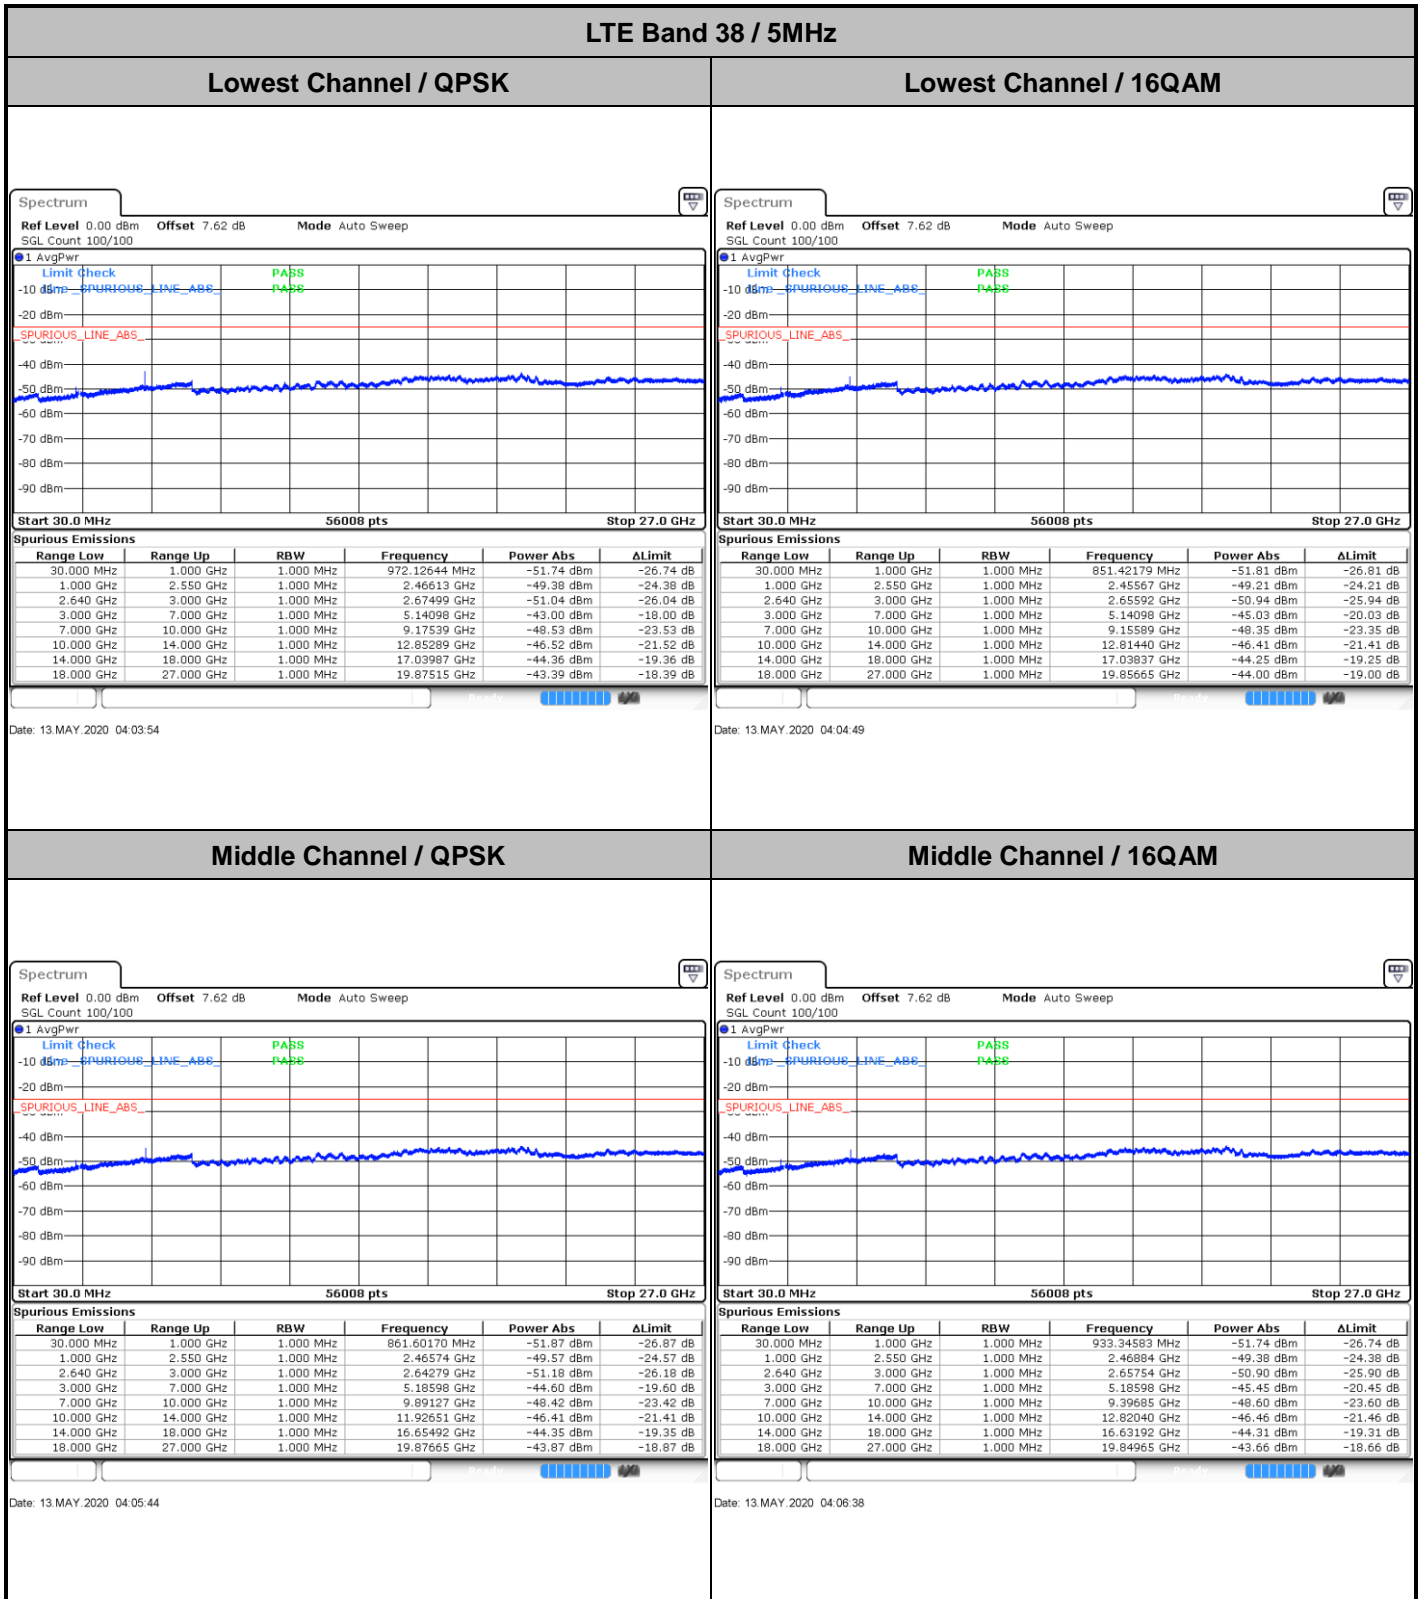

Lowest Band Edge / 1 RB

Date: 13.MAY.2020 03:49:37

Highest Band Edge / 1 RB

Date: 13.MAY.2020 03:56:25

Lowest Band Edge / Full RB

Date: 13.MAY.2020 03:51:53

Highest Band Edge / Full RB

Date: 13.MAY.2020 03:54:09

LTE Band 38 / 20MHz / 16QAM

Lowest Band Edge / 1 RB

Date: 13.MAY.2020 03:50:45

Highest Band Edge / 1 RB

Date: 13.MAY.2020 03:57:33

Lowest Band Edge / Full RB

Date: 13.MAY.2020 03:53:01

Highest Band Edge / Full RB

Date: 13.MAY.2020 03:55:17

LTE Band 38 / 20MHz / 64QAM

Lowest Band Edge / 1 RB

Date: 13.MAY.2020 04:46:33

Highest Band Edge / 1 RB

Date: 13.MAY.2020 04:46:50

Lowest Band Edge / Full RB

Date: 13.MAY.2020 04:46:14

Highest Band Edge / Full RB

Date: 13.MAY.2020 04:47:07

Conducted Spurious Emission

LTE Band 38 / 5MHz

Highest Channel / QPSK

Date: 13 MAY 2020 04:07:33

Highest Channel / 16QAM

Date: 13 MAY 2020 04:08:27