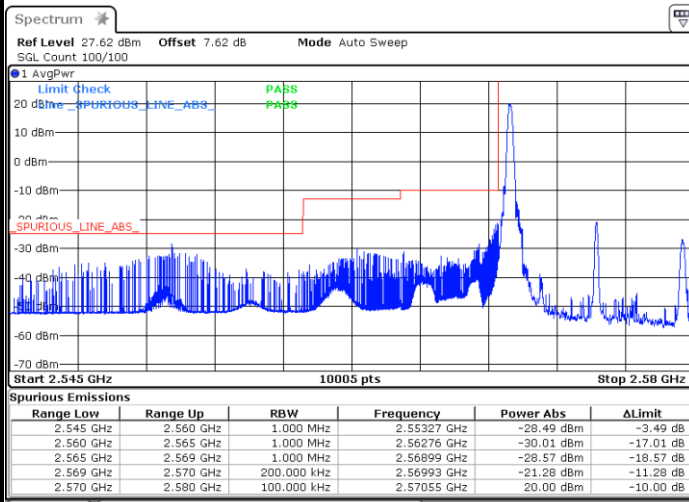

Date: 13.MAY.2020 04:39:20

LTE Band 38 / 10MHz / QPSK

Lowest Band Edge / 1 RB

Date: 13.MAY.2020 03:31:30

Highest Band Edge / 1 RB

Date: 13.MAY.2020 04:43:39

Lowest Band Edge / Full RB

Date: 13.MAY.2020 05:14:15

Highest Band Edge / Full RB

Date: 13.MAY.2020 03:36:01

LTE Band 38 / 10MHz / 16QAM

Lowest Band Edge / 1 RB

Date: 13.MAY.2020 04:40:32

Highest Band Edge / 1 RB

Date: 13.MAY.2020 03:39:26

Lowest Band Edge / Full RB

Date: 13.MAY.2020 04:41:34

Highest Band Edge / Full RB

Date: 13.MAY.2020 03:37:09

LTE Band 38 / 10MHz / 64QAM

Lowest Band Edge / 1 RB

Date: 13.MAY.2020 04:40:46

Highest Band Edge / 1 RB

Date: 13.MAY.2020 04:42:18

Lowest Band Edge / Full RB

Date: 13.MAY.2020 04:41:01

Highest Band Edge / Full RB

Date: 13.MAY.2020 04:41:58

LTE Band 38 / 15MHz / QPSK

Lowest Band Edge / 1 RB

Date: 13.MAY.2020 03:40:34

Highest Band Edge / 1 RB