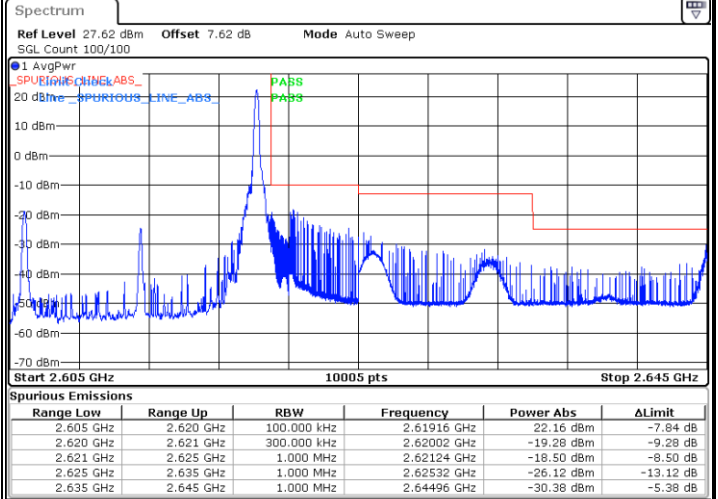

Date: 13.MAY.2020 04:41:34

Highest Band Edge / Full RB

Date: 13.MAY.2020 03:37:09

LTE Band 38 / 10MHz / 64QAM

Lowest Band Edge / 1 RB

Date: 13.MAY.2020 04:40:46

Highest Band Edge / 1 RB

Date: 13.MAY.2020 04:42:18

Lowest Band Edge / Full RB

Date: 13.MAY.2020 04:41:01

Highest Band Edge / Full RB

Date: 13.MAY.2020 04:41:58

LTE Band 38 / 15MHz / QPSK

Lowest Band Edge / 1 RB

Date: 13.MAY.2020 03:40:34

Highest Band Edge / 1 RB

Date: 13.MAY.2020 03:47:21

Lowest Band Edge / Full RB

Date: 13.MAY.2020 03:42:49

Highest Band Edge / Full RB

Date: 13.MAY.2020 03:45:05

LTE Band 38 / 15MHz / 16QAM

Lowest Band Edge / 1 RB

Date: 13.MAY.2020 04:44:39

Highest Band Edge / 1 RB

Date: 13.MAY.2020 03:48:29

Lowest Band Edge / Full RB

Date: 13.MAY.2020 03:43:57

Highest Band Edge / Full RB

Date: 13.MAY.2020 03:46:13

LTE Band 38 / 15MHz / 64QAM

Lowest Band Edge / 1 RB