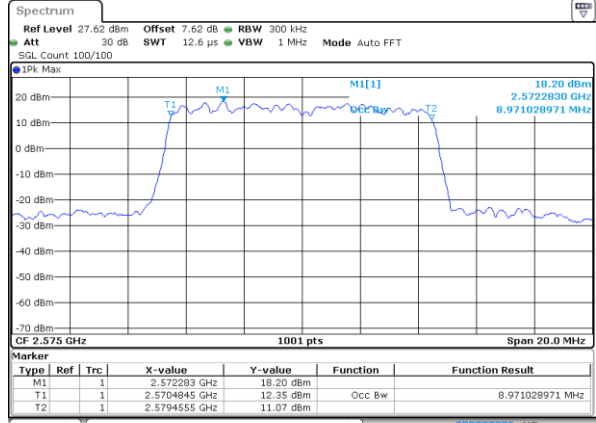

Lowest Channel / 10MHz / 16QAM

Date: 13 MAY 2020 04:50:22