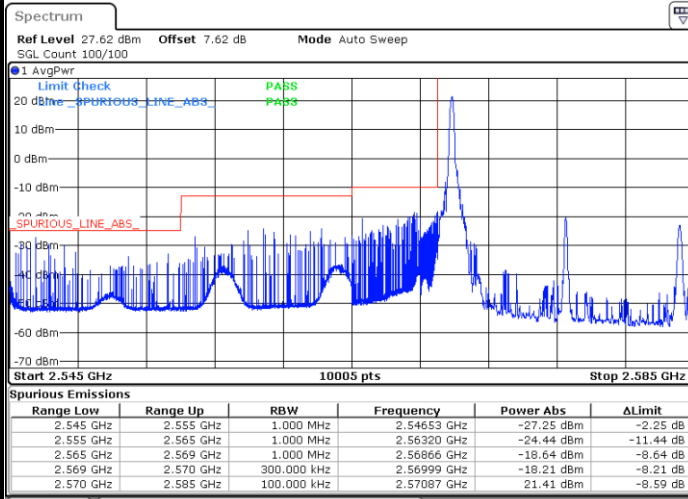

Date: 13.MAY.2020 04:41:34

Highest Band Edge / Full RB

Date: 13.MAY.2020 03:37:09

LTE Band 38 / 10MHz / 64QAM

Lowest Band Edge / 1 RB

Date: 13.MAY.2020 04:40:46

Highest Band Edge / 1 RB

Date: 13.MAY.2020 04:42:18

Lowest Band Edge / Full RB

Date: 13.MAY.2020 04:41:01

Highest Band Edge / Full RB

Date: 13.MAY.2020 04:41:58

LTE Band 38 / 15MHz / QPSK

Lowest Band Edge / 1 RB

Date: 13.MAY.2020 03:40:34

Highest Band Edge / 1 RB

Date: 13.MAY.2020 03:47:21

Lowest Band Edge / Full RB

Date: 13.MAY.2020 03:42:49

Highest Band Edge / Full RB

Date: 13.MAY.2020 03:45:05

LTE Band 38 / 15MHz / 16QAM

Lowest Band Edge / 1 RB

Date: 13.MAY.2020 04:44:39

Highest Band Edge / 1 RB

Date: 13.MAY.2020 03:48:29

Lowest Band Edge / Full RB

Date: 13.MAY.2020 03:43:57

Highest Band Edge / Full RB

Date: 13.MAY.2020 03:46:13

LTE Band 38 / 15MHz / 64QAM

Lowest Band Edge / 1 RB