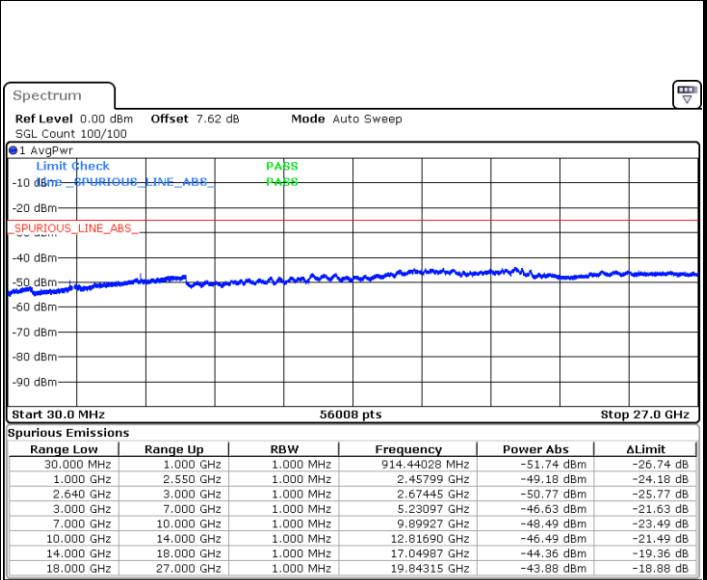

LTE Band 38 / 20MHz / 16QAM

Lowest Band Edge / 1 RB

Date: 13.MAY.2020 03:50:45

Highest Band Edge / 1 RB

Date: 13.MAY.2020 03:57:33

Lowest Band Edge / Full RB

Date: 13.MAY.2020 03:53:01

Highest Band Edge / Full RB

Date: 13.MAY.2020 03:55:17

LTE Band 38 / 20MHz / 64QAM

Lowest Band Edge / 1 RB

Date: 13.MAY.2020 04:46:33

Highest Band Edge / 1 RB

Date: 13.MAY.2020 04:46:50

Lowest Band Edge / Full RB

Date: 13.MAY.2020 04:46:14

Highest Band Edge / Full RB

Date: 13.MAY.2020 04:47:07

Conducted Spurious Emission

LTE Band 38 / 5MHz

Highest Channel / QPSK

Date: 13 MAY 2020 04:07:33

Highest Channel / 16QAM

Date: 13 MAY 2020 04:08:27

LTE Band 38 / 10MHz

Lowest Channel / QPSK

Date: 13 MAY 2020 04:09:22

Lowest Channel / 16QAM

Date: 13 MAY 2020 04:10:17

LTE Band 38 / 10MHz

Middle Channel / QPSK

Middle Channel / 16QAM