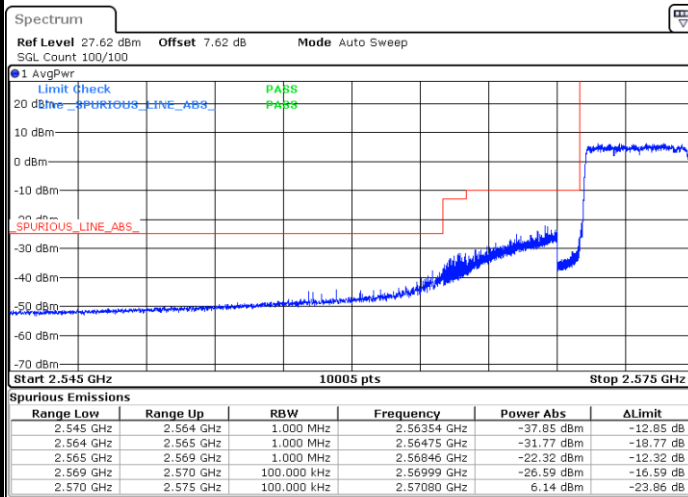

Lowest Band Edge / 1RB

Date: 13.MAY.2020 03:23:34

Highest Band Edge / 1 RB

Date: 13.MAY.2020 03:30:22

Lowest Band Edge / Full RB

Date: 13.MAY.2020 03:25:50

Highest Band Edge / Full RB

Date: 13.MAY.2020 03:28:06

LTE Band 38 / 5MHz / 64QAM

Lowest Band Edge / 1RB

Date: 13.MAY.2020 04:38:42

Highest Band Edge / 1 RB

Date: 13.MAY.2020 04:39:35

Lowest Band Edge / Full RB

Date: 13.MAY.2020 04:39:00

Highest Band Edge / Full RB

Date: 13.MAY.2020 04:39:20

LTE Band 38 / 10MHz / QPSK

Lowest Band Edge / 1 RB

Date: 13.MAY.2020 03:31:30

Highest Band Edge / 1 RB

Date: 13.MAY.2020 04:43:39

Lowest Band Edge / Full RB

Date: 13.MAY.2020 05:14:15

Highest Band Edge / Full RB

Date: 13.MAY.2020 03:36:01

LTE Band 38 / 10MHz / 16QAM

Lowest Band Edge / 1 RB

Date: 13.MAY.2020 04:40:32

Highest Band Edge / 1 RB

Date: 13.MAY.2020 03:39:26

Lowest Band Edge / Full RB