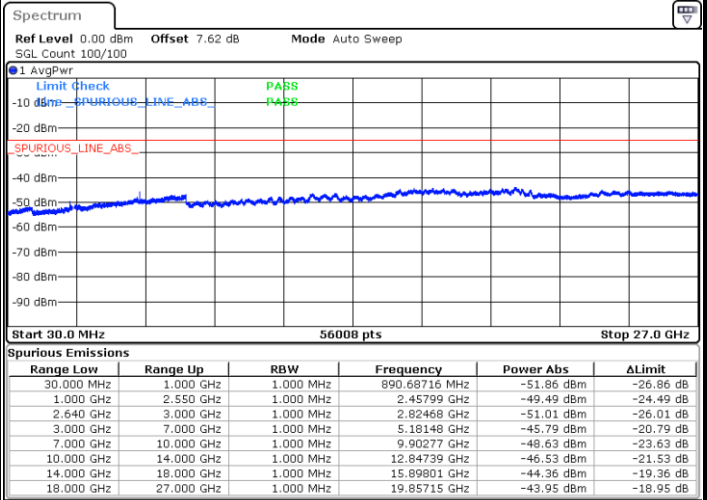

Date: 13.MAY.2020 03:55:17

LTE Band 38 / 20MHz / 64QAM

Lowest Band Edge / 1 RB

Date: 13.MAY.2020 04:46:33

Highest Band Edge / 1 RB

Date: 13.MAY.2020 04:46:50

Lowest Band Edge / Full RB

Date: 13.MAY.2020 04:46:14

Highest Band Edge / Full RB

Date: 13.MAY.2020 04:47:07

Conducted Spurious Emission

LTE Band 38 / 5MHz

Highest Channel / QPSK

Date: 13 MAY 2020 04:07:33

Highest Channel / 16QAM

Date: 13 MAY 2020 04:08:27

LTE Band 38 / 10MHz

Lowest Channel / QPSK

Date: 13 MAY 2020 04:09:22

Lowest Channel / 16QAM

Date: 13 MAY 2020 04:10:17

LTE Band 38 / 10MHz

Middle Channel / QPSK

Middle Channel / 16QAM

Date: 13.MAY.2020 04:11:11

Date: 13.MAY.2020 04:12:06

Highest Channel / QPSK

Highest Channel / 16QAM

Date: 13.MAY.2020 04:13:00

Date: 13.MAY.2020 04:13:55

LTE Band 38 / 15MHz

Lowest Channel / QPSK