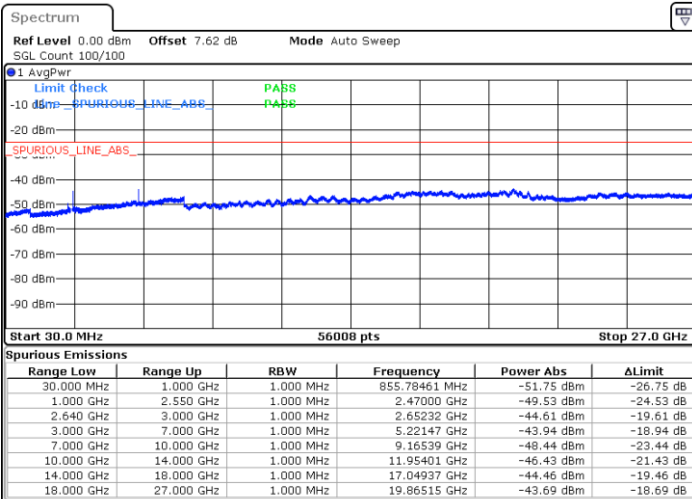

Date: 13.MAY.2020 03:55:17

LTE Band 38 / 20MHz / 64QAM

Lowest Band Edge / 1 RB

Date: 13.MAY.2020 04:46:33

Highest Band Edge / 1 RB

Date: 13.MAY.2020 04:46:50

Lowest Band Edge / Full RB

Date: 13.MAY.2020 04:46:14

Highest Band Edge / Full RB

Date: 13.MAY.2020 04:47:07

Conducted Spurious Emission

LTE Band 38 / 5MHz

Highest Channel / QPSK

Date: 13 MAY 2020 04:07:33

Highest Channel / 16QAM

Date: 13 MAY 2020 04:08:27

LTE Band 38 / 10MHz

Lowest Channel / QPSK

Date: 13 MAY 2020 04:09:22

Lowest Channel / 16QAM

Date: 13 MAY 2020 04:10:17

LTE Band 38 / 10MHz

Middle Channel / QPSK

Middle Channel / 16QAM

Date: 13.MAY.2020 04:11:11

Date: 13.MAY.2020 04:12:06

Highest Channel / QPSK

Highest Channel / 16QAM

Date: 13.MAY.2020 04:13:00

Date: 13.MAY.2020 04:13:55

LTE Band 38 / 15MHz

Lowest Channel / QPSK