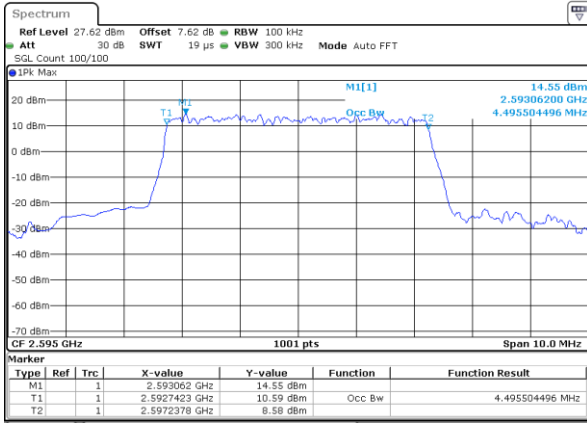

Middle Channel / 5MHz / 64QAM

Date: 13 MAY 2020 04:56:28