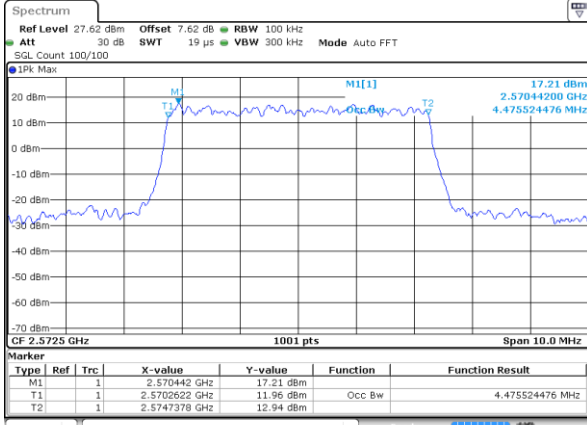

LTE Band 38

Lowest Channel / 5MHz / QPSK

Date: 13 MAY 2020 04:48:13