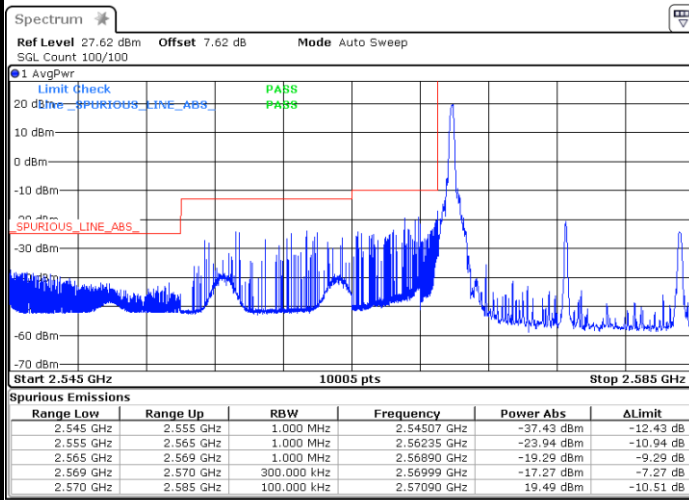

Lowest Band Edge / Full RB

Date: 13.MAY.2020 04:41:01

Highest Band Edge / Full RB

Date: 13.MAY.2020 04:41:58

LTE Band 38 / 15MHz / QPSK

Lowest Band Edge / 1 RB

Date: 13.MAY.2020 03:40:34

Highest Band Edge / 1 RB

Date: 13.MAY.2020 03:47:21

Lowest Band Edge / Full RB

Date: 13.MAY.2020 03:42:49

Highest Band Edge / Full RB

Date: 13.MAY.2020 03:45:05

LTE Band 38 / 15MHz / 16QAM

Lowest Band Edge / 1 RB

Date: 13.MAY.2020 04:44:39

Highest Band Edge / 1 RB

Date: 13.MAY.2020 03:48:29

Lowest Band Edge / Full RB

Date: 13.MAY.2020 03:43:57

Highest Band Edge / Full RB

Date: 13.MAY.2020 03:46:13

LTE Band 38 / 15MHz / 64QAM

Lowest Band Edge / 1 RB

Date: 13.MAY.2020 04:44:55

Highest Band Edge / 1 RB

Date: 13.MAY.2020 04:45:32

Lowest Band Edge / Full RB

Date: 13.MAY.2020 04:45:10

Highest Band Edge / Full RB

Date: 13.MAY.2020 04:45:51

LTE Band 38 / 20MHz / QPSK