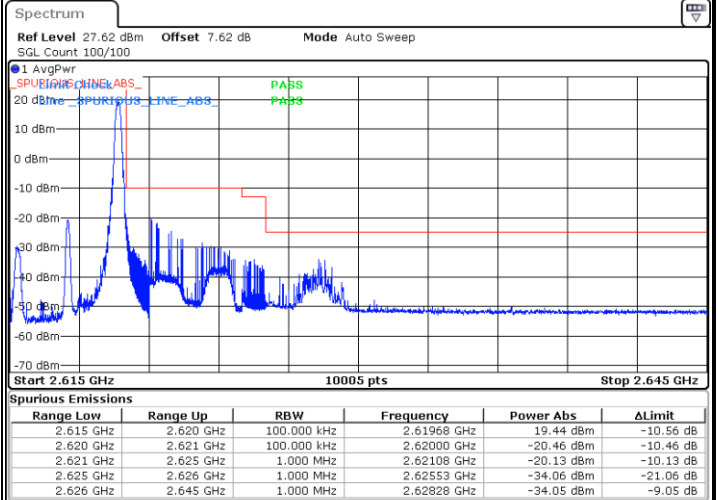

Middle Channel / 20MHz / 64QAM

Date: 13 MAY 2020 04:58:26

Highest Channel / 15MHz / 64QAM

Date: 13 MAY 2020 04:58:47

Highest Channel / 20MHz / 64QAM

Date: 13 MAY 2020 04:58:46

Conducted Band Edge

LTE Band 38 / 5MHz / 16QAM

Lowest Band Edge / 1RB

Date: 13.MAY.2020 03:23:34

Highest Band Edge / 1 RB

Date: 13.MAY.2020 03:30:22

Lowest Band Edge / Full RB

Date: 13.MAY.2020 03:25:50

Highest Band Edge / Full RB

Date: 13.MAY.2020 03:28:06

LTE Band 38 / 5MHz / 64QAM

Lowest Band Edge / 1RB

Date: 13.MAY.2020 04:38:42

Highest Band Edge / 1 RB

Date: 13.MAY.2020 04:39:35

Lowest Band Edge / Full RB

Date: 13.MAY.2020 04:39:00

Highest Band Edge / Full RB

Date: 13.MAY.2020 04:39:20

LTE Band 38 / 10MHz / QPSK

Lowest Band Edge / 1 RB

Date: 13.MAY.2020 03:31:30

Highest Band Edge / 1 RB

Date: 13.MAY.2020 04:43:39

Lowest Band Edge / Full RB

Date: 13.MAY.2020 05:14:15