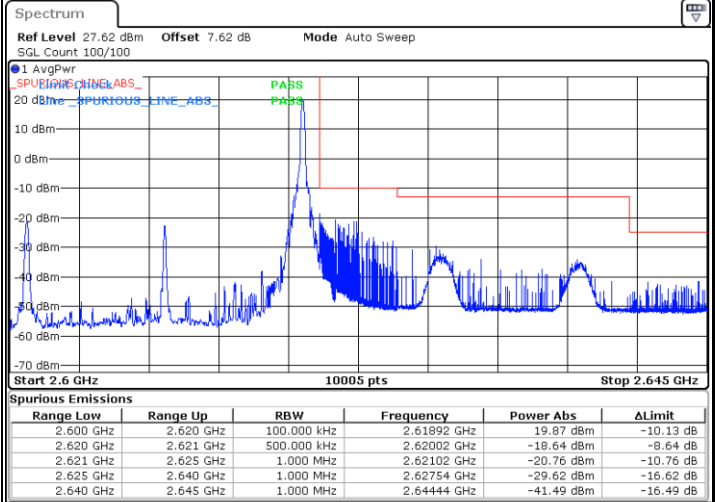

Date: 13.MAY.2020 04:44:55

Highest Band Edge / 1 RB

Date: 13.MAY.2020 04:45:32

Lowest Band Edge / Full RB

Date: 13.MAY.2020 04:45:10

Highest Band Edge / Full RB

Date: 13.MAY.2020 04:45:51

LTE Band 38 / 20MHz / QPSK

Lowest Band Edge / 1 RB

Date: 13.MAY.2020 03:49:37

Highest Band Edge / 1 RB

Date: 13.MAY.2020 03:56:25

Lowest Band Edge / Full RB

Date: 13.MAY.2020 03:51:53

Highest Band Edge / Full RB

Date: 13.MAY.2020 03:54:09

LTE Band 38 / 20MHz / 16QAM

Lowest Band Edge / 1 RB

Date: 13.MAY.2020 03:50:45

Highest Band Edge / 1 RB

Date: 13.MAY.2020 03:57:33

Lowest Band Edge / Full RB

Date: 13.MAY.2020 03:53:01

Highest Band Edge / Full RB

Date: 13.MAY.2020 03:55:17

LTE Band 38 / 20MHz / 64QAM

Lowest Band Edge / 1 RB

Date: 13.MAY.2020 04:46:33

Highest Band Edge / 1 RB

Date: 13.MAY.2020 04:46:50

Lowest Band Edge / Full RB

Date: 13.MAY.2020 04:46:14