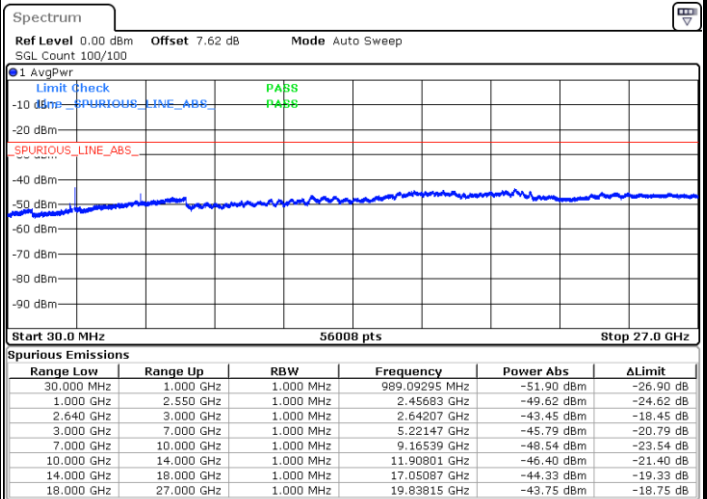

Date: 13.MAY.2020 03:55:17

LTE Band 38 / 20MHz / 64QAM

Lowest Band Edge / 1 RB

Date: 13.MAY.2020 04:46:33

Highest Band Edge / 1 RB

Date: 13.MAY.2020 04:46:50

Lowest Band Edge / Full RB

Date: 13.MAY.2020 04:46:14

Highest Band Edge / Full RB

Date: 13.MAY.2020 04:47:07

Conducted Spurious Emission

LTE Band 38 / 5MHz

Highest Channel / QPSK

Date: 13 MAY 2020 04:07:33

Highest Channel / 16QAM

Date: 13 MAY 2020 04:08:27

LTE Band 38 / 10MHz

Lowest Channel / QPSK

Date: 13 MAY 2020 04:09:22

Lowest Channel / 16QAM

Date: 13 MAY 2020 04:10:17

LTE Band 38 / 10MHz

Middle Channel / QPSK

Middle Channel / 16QAM

Date: 13.MAY.2020 04:11:11

Date: 13.MAY.2020 04:12:06

Highest Channel / QPSK

Highest Channel / 16QAM

Date: 13.MAY.2020 04:13:00

Date: 13.MAY.2020 04:13:55

LTE Band 38 / 15MHz

Lowest Channel / QPSK