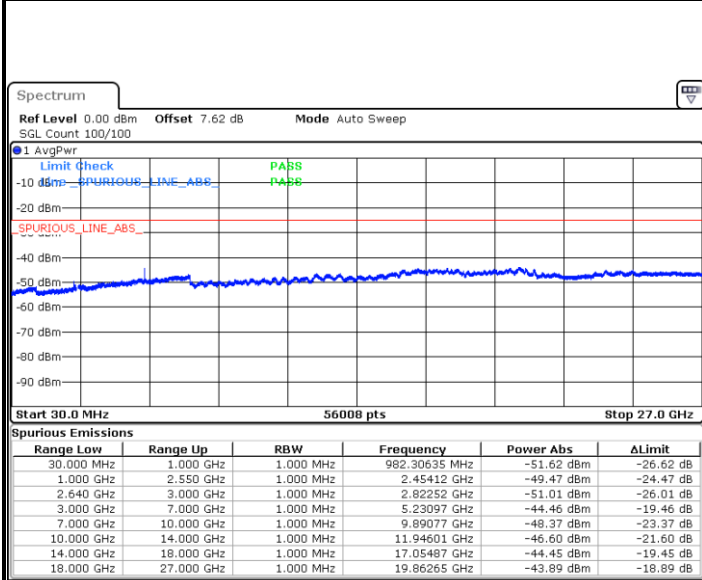

LTE Band 38 / 20MHz / 16QAM

Lowest Band Edge / 1 RB

Date: 13.MAY.2020 03:50:45

Highest Band Edge / 1 RB

Date: 13.MAY.2020 03:57:33

Lowest Band Edge / Full RB

Date: 13.MAY.2020 03:53:01

Highest Band Edge / Full RB

Date: 13.MAY.2020 03:55:17

LTE Band 38 / 20MHz / 64QAM

Lowest Band Edge / 1 RB

Date: 13.MAY.2020 04:46:33

Highest Band Edge / 1 RB

Date: 13.MAY.2020 04:46:50

Lowest Band Edge / Full RB

Date: 13.MAY.2020 04:46:14

Highest Band Edge / Full RB

Date: 13.MAY.2020 04:47:07

Conducted Spurious Emission

LTE Band 38 / 5MHz

Highest Channel / QPSK

Date: 13 MAY 2020 04:07:33

Highest Channel / 16QAM

Date: 13 MAY 2020 04:08:27

LTE Band 38 / 10MHz

Lowest Channel / QPSK

Date: 13 MAY 2020 04:09:22

Lowest Channel / 16QAM

Date: 13 MAY 2020 04:10:17

LTE Band 38 / 10MHz

Middle Channel / QPSK

Middle Channel / 16QAM