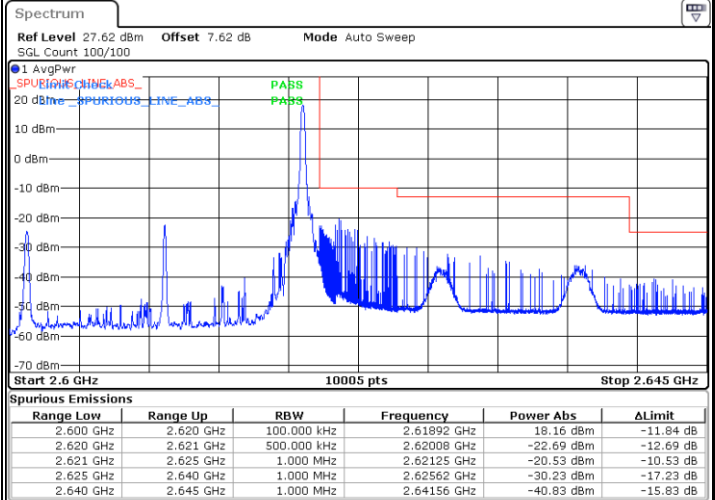

LTE Band 38 / 20MHz / 16QAM

Lowest Band Edge / 1 RB

Date: 13.MAY.2020 03:50:45

Highest Band Edge / 1 RB

Date: 13.MAY.2020 03:57:33

Lowest Band Edge / Full RB

Date: 13.MAY.2020 03:53:01

Highest Band Edge / Full RB

Date: 13.MAY.2020 03:55:17

LTE Band 38 / 20MHz / 64QAM

Lowest Band Edge / 1 RB

Date: 13.MAY.2020 04:46:33

Highest Band Edge / 1 RB

Date: 13.MAY.2020 04:46:50

Lowest Band Edge / Full RB

Date: 13.MAY.2020 04:46:14

Highest Band Edge / Full RB

Date: 13.MAY.2020 04:47:07

Conducted Spurious Emission

LTE Band 38 / 5MHz

Highest Channel / QPSK

Date: 13 MAY 2020 04:07:33

Highest Channel / 16QAM

Date: 13 MAY 2020 04:08:27