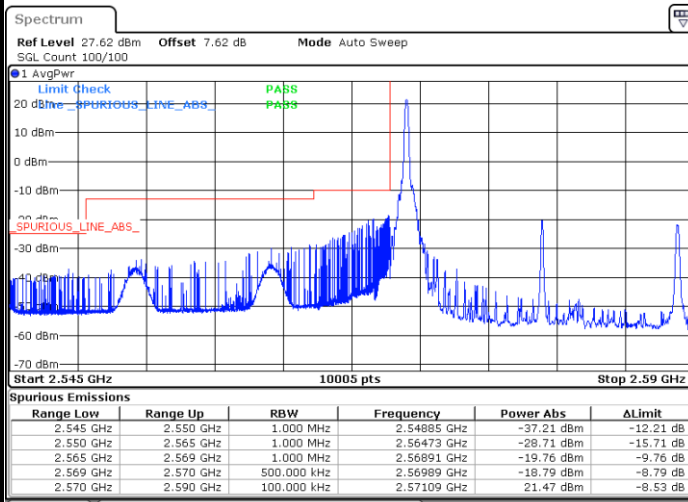

Highest Band Edge / 1 RB

Date: 13.MAY.2020 03:48:29

Lowest Band Edge / Full RB

Date: 13.MAY.2020 03:43:57

Highest Band Edge / Full RB

Date: 13.MAY.2020 03:46:13

LTE Band 38 / 15MHz / 64QAM

Lowest Band Edge / 1 RB

Date: 13.MAY.2020 04:44:55

Highest Band Edge / 1 RB

Date: 13.MAY.2020 04:45:32

Lowest Band Edge / Full RB

Date: 13.MAY.2020 04:45:10

Highest Band Edge / Full RB

Date: 13.MAY.2020 04:45:51

LTE Band 38 / 20MHz / QPSK

Lowest Band Edge / 1 RB

Date: 13.MAY.2020 03:49:37

Highest Band Edge / 1 RB

Date: 13.MAY.2020 03:56:25

Lowest Band Edge / Full RB

Date: 13.MAY.2020 03:51:53

Highest Band Edge / Full RB

Date: 13.MAY.2020 03:54:09

LTE Band 38 / 20MHz / 16QAM

Lowest Band Edge / 1 RB

Date: 13.MAY.2020 03:50:45

Highest Band Edge / 1 RB

Date: 13.MAY.2020 03:57:33

Lowest Band Edge / Full RB

Date: 13.MAY.2020 03:53:01

Highest Band Edge / Full RB