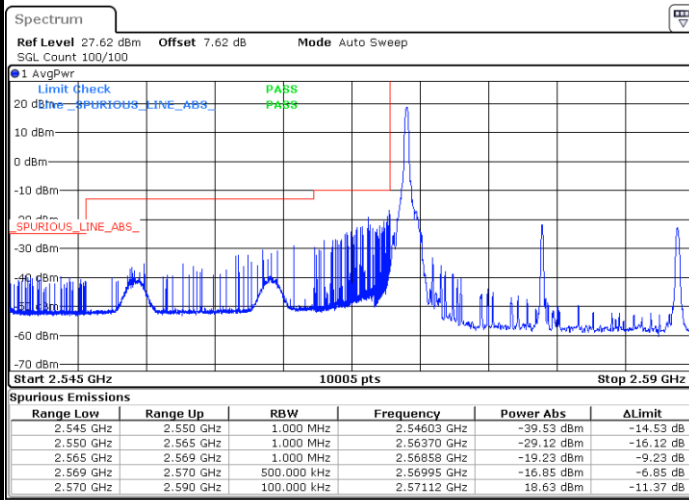

Lowest Band Edge / 1 RB

Date: 13.MAY.2020 03:49:37

Highest Band Edge / 1 RB

Date: 13.MAY.2020 03:56:25

Lowest Band Edge / Full RB

Date: 13.MAY.2020 03:51:53

Highest Band Edge / Full RB

Date: 13.MAY.2020 03:54:09

LTE Band 38 / 20MHz / 16QAM

Lowest Band Edge / 1 RB

Date: 13.MAY.2020 03:50:45

Highest Band Edge / 1 RB

Date: 13.MAY.2020 03:57:33

Lowest Band Edge / Full RB

Date: 13.MAY.2020 03:53:01

Highest Band Edge / Full RB

Date: 13.MAY.2020 03:55:17

LTE Band 38 / 20MHz / 64QAM

Lowest Band Edge / 1 RB

Date: 13.MAY.2020 04:46:33

Highest Band Edge / 1 RB

Date: 13.MAY.2020 04:46:50

Lowest Band Edge / Full RB

Date: 13.MAY.2020 04:46:14

Highest Band Edge / Full RB

Date: 13.MAY.2020 04:47:07

Conducted Spurious Emission

LTE Band 38 / 5MHz

Highest Channel / QPSK

Date: 13 MAY 2020 04:07:33

Highest Channel / 16QAM

Date: 13 MAY 2020 04:08:27