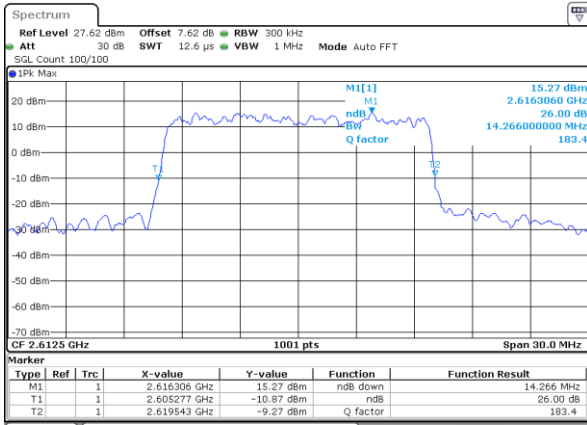

LTE Band 38

Lowest Channel / 15MHz / 64QAM

Date: 13 MAY 2020 04:58:17

Lowest Channel / 20MHz / 64QAM

Date: 13 MAY 2020 04:58:16

Middle Channel / 15MHz / 64QAM

Date: 13 MAY 2020 04:58:37

Middle Channel / 20MHz / 64QAM

Date: 13 MAY 2020 04:58:36

Highest Channel / 15MHz / 64QAM

Date: 13 MAY 2020 04:58:57

Highest Channel / 20MHz / 64QAM

Date: 13 MAY 2020 04:58:56

Occupied Bandwidth

| Mode | LTE Band 38 : 99%OBW(MHz) | | | | | | | | | | | |
|------------|---------------------------|-------|-------|-------|-------|-------|-------|-------|-------|-------|-------|-------|
| BW | 1.4MHz | | 3MHz | | 5MHz | | 10MHz | | 15MHz | | 20MHz | |
| Mod. | QPSK | 16QAM | QPSK | 16QAM | QPSK | 16QAM | QPSK | 16QAM | QPSK | 16QAM | QPSK | 16QAM |
| Lowest CH | - | - | - | - | 4.48 | 4.50 | 9.03 | 8.97 | 13.49 | 13.43 | 18.18 | 18.22 |
| Middle CH | - | - | - | - | 4.47 | 4.49 | 9.03 | 9.03 | 13.37 | 13.43 | 18.42 | 18.30 |
| Highest CH | - | - | - | - | 4.48 | 4.48 | 9.03 | 8.99 | 13.37 | 13.46 | 18.22 | 18.26 |
| Mode | LTE Band 38 : 99%OBW(MHz) | | | | | | | | | | | |
| BW | 1.4MHz | | 3MHz | | 5MHz | | 10MHz | | 15MHz | | 20MHz | |
| Mod. | 64QAM | | 64QAM | | 64QAM | | 64QAM | | 64QAM | | 64QAM | |
| Lowest CH | - | - | - | - | 4.50 | - | 9.01 | - | 13.46 | - | 18.38 | - |
| Middle CH | - | - | - | - | 4.50 | - | 8.99 | - | 13.43 | - | 18.34 | - |
| Highest CH | - | - | - | - | 4.51 | - | 8.97 | - | 13.43 | - | 18.22 | - |