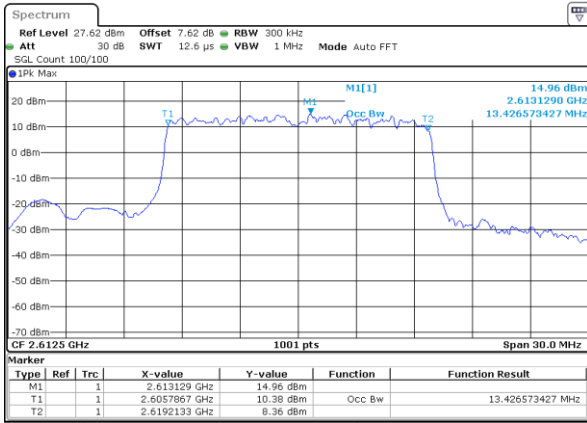

Date: 13 MAY 2020 04:57:47

LTE Band 38

Lowest Channel / 15MHz / 64QAM

Date: 13 MAY 2020 04:58:07

Lowest Channel / 20MHz / 64QAM

Date: 13 MAY 2020 04:58:06

Middle Channel / 15MHz / 64QAM

Date: 13 MAY 2020 04:58:27

Middle Channel / 20MHz / 64QAM

Date: 13 MAY 2020 04:58:26

Highest Channel / 15MHz / 64QAM

Date: 13 MAY 2020 04:58:47

Highest Channel / 20MHz / 64QAM

Date: 13 MAY 2020 04:58:46

Conducted Band Edge

LTE Band 38 / 5MHz / 16QAM