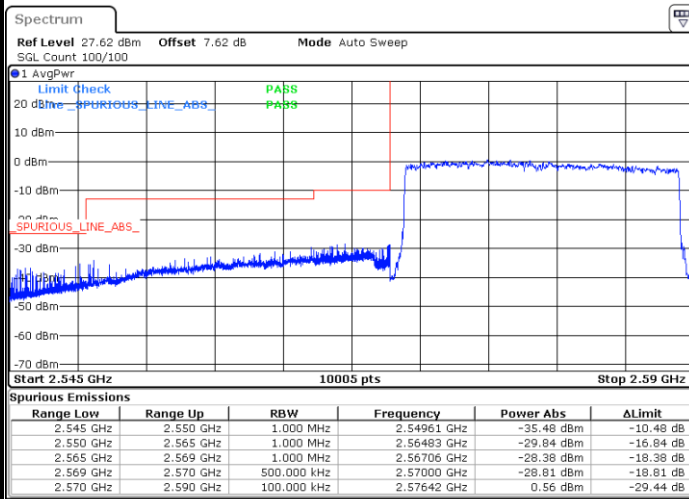

LTE Band 38 / 20MHz / 16QAM

Lowest Band Edge / 1 RB

Date: 13.MAY.2020 03:50:45

Highest Band Edge / 1 RB

Date: 13.MAY.2020 03:57:33

Lowest Band Edge / Full RB

Date: 13.MAY.2020 03:53:01

Highest Band Edge / Full RB

Date: 13.MAY.2020 03:55:17

LTE Band 38 / 20MHz / 64QAM

Lowest Band Edge / 1 RB

Date: 13.MAY.2020 04:46:33

Highest Band Edge / 1 RB

Date: 13.MAY.2020 04:46:50

Lowest Band Edge / Full RB

Date: 13.MAY.2020 04:46:14

Highest Band Edge / Full RB

Date: 13.MAY.2020 04:47:07

Conducted Spurious Emission

LTE Band 38 / 5MHz

Highest Channel / QPSK

Date: 13 MAY 2020 04:07:33

Highest Channel / 16QAM

Date: 13 MAY 2020 04:08:27