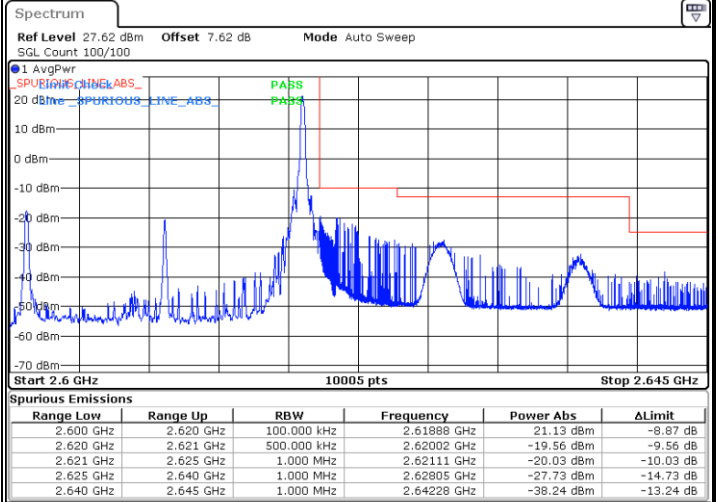

Highest Band Edge / 1 RB

Date: 13.MAY.2020 03:48:29

Lowest Band Edge / Full RB

Date: 13.MAY.2020 03:43:57

Highest Band Edge / Full RB

Date: 13.MAY.2020 03:46:13

LTE Band 38 / 15MHz / 64QAM

Lowest Band Edge / 1 RB

Date: 13.MAY.2020 04:44:55

Highest Band Edge / 1 RB

Date: 13.MAY.2020 04:45:32

Lowest Band Edge / Full RB

Date: 13.MAY.2020 04:45:10

Highest Band Edge / Full RB

Date: 13.MAY.2020 04:45:51

LTE Band 38 / 20MHz / QPSK

Lowest Band Edge / 1 RB

Date: 13.MAY.2020 03:49:37

Highest Band Edge / 1 RB

Date: 13.MAY.2020 03:56:25

Lowest Band Edge / Full RB

Date: 13.MAY.2020 03:51:53

Highest Band Edge / Full RB

Date: 13.MAY.2020 03:54:09

LTE Band 38 / 20MHz / 16QAM

Lowest Band Edge / 1 RB

Date: 13.MAY.2020 03:50:45

Highest Band Edge / 1 RB

Date: 13.MAY.2020 03:57:33

Lowest Band Edge / Full RB

Date: 13.MAY.2020 03:53:01

Highest Band Edge / Full RB