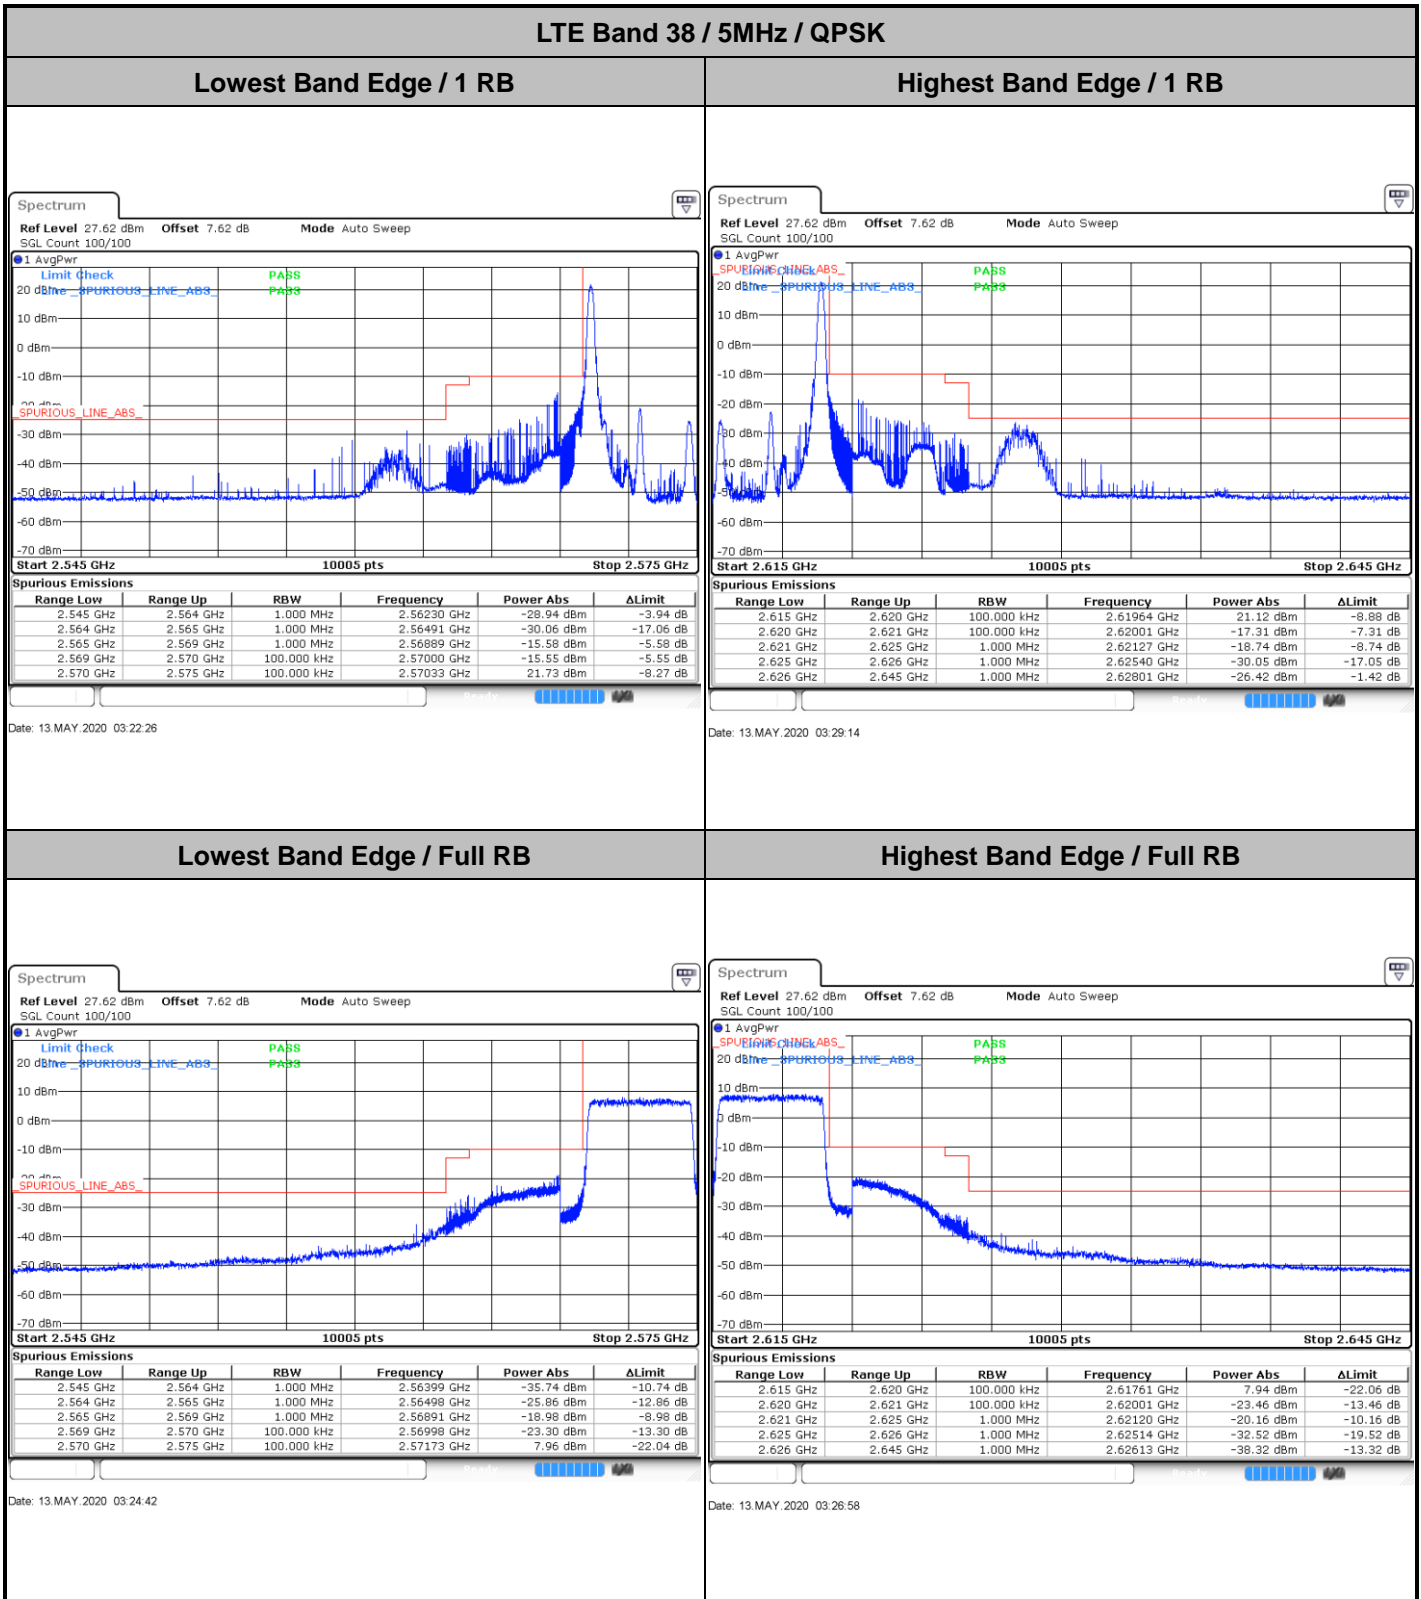

Middle Channel / 20MHz / 64QAM

Date: 13 MAY 2020 04:58:26

Highest Channel / 15MHz / 64QAM

Date: 13 MAY 2020 04:58:47

Highest Channel / 20MHz / 64QAM

Date: 13 MAY 2020 04:58:46

Conducted Band Edge

LTE Band 38 / 5MHz / 16QAM

Lowest Band Edge / 1RB

Date: 13.MAY.2020 03:23:34

Highest Band Edge / 1 RB

Date: 13.MAY.2020 03:30:22

Lowest Band Edge / Full RB

Date: 13.MAY.2020 03:25:50

Highest Band Edge / Full RB

Date: 13.MAY.2020 03:28:06

LTE Band 38 / 5MHz / 64QAM

Lowest Band Edge / 1RB

Date: 13.MAY.2020 04:38:42

Highest Band Edge / 1 RB

Date: 13.MAY.2020 04:39:35

Lowest Band Edge / Full RB

Date: 13.MAY.2020 04:39:00

Highest Band Edge / Full RB

Date: 13.MAY.2020 04:39:20

LTE Band 38 / 10MHz / QPSK

Lowest Band Edge / 1 RB

Date: 13.MAY.2020 03:31:30

Highest Band Edge / 1 RB

Date: 13.MAY.2020 04:43:39

Lowest Band Edge / Full RB

Date: 13.MAY.2020 05:14:15