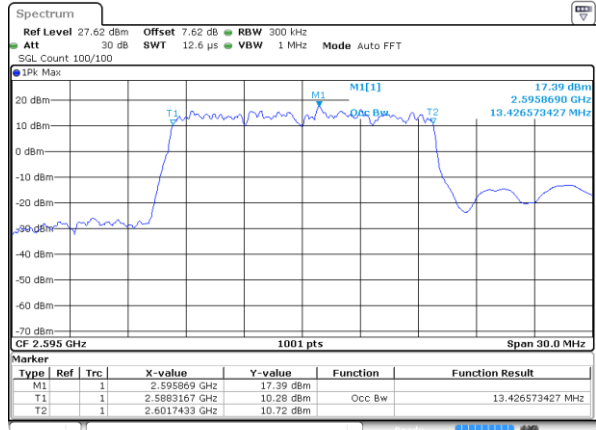

Middle Channel / 15MHz / 16QAM

Date: 13 MAY 2020 04:53:00