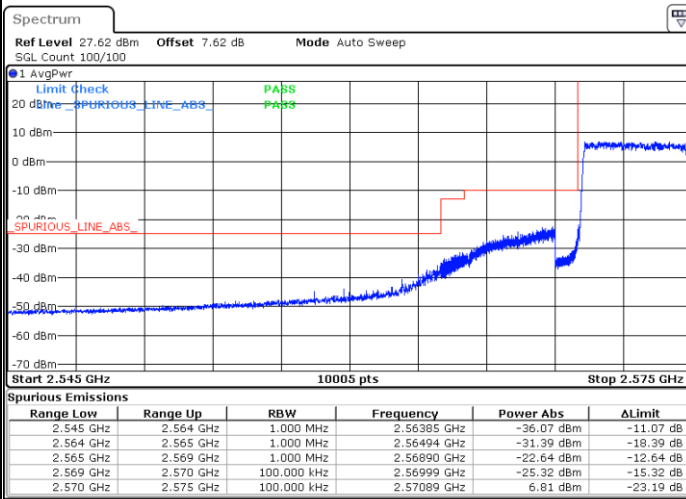

Middle Channel / 20MHz / 64QAM

Date: 13 MAY 2020 04:58:26

Highest Channel / 15MHz / 64QAM

Date: 13 MAY 2020 04:58:47

Highest Channel / 20MHz / 64QAM

Date: 13 MAY 2020 04:58:46

Conducted Band Edge

LTE Band 38 / 5MHz / 16QAM

Lowest Band Edge / 1RB

Date: 13.MAY.2020 03:23:34

Highest Band Edge / 1 RB

Date: 13.MAY.2020 03:30:22

Lowest Band Edge / Full RB

Date: 13.MAY.2020 03:25:50

Highest Band Edge / Full RB

Date: 13.MAY.2020 03:28:06

LTE Band 38 / 5MHz / 64QAM

Lowest Band Edge / 1RB

Date: 13.MAY.2020 04:38:42

Highest Band Edge / 1 RB

Date: 13.MAY.2020 04:39:35

Lowest Band Edge / Full RB

Date: 13.MAY.2020 04:39:00

Highest Band Edge / Full RB

Date: 13.MAY.2020 04:39:20

LTE Band 38 / 10MHz / QPSK

Lowest Band Edge / 1 RB

Date: 13.MAY.2020 03:31:30

Highest Band Edge / 1 RB

Date: 13.MAY.2020 04:43:39

Lowest Band Edge / Full RB

Date: 13.MAY.2020 05:14:15