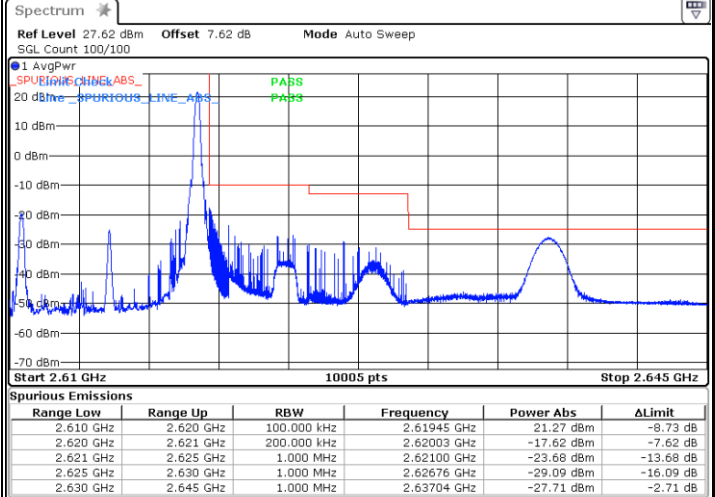

LTE Band 38 / 5MHz / 64QAM

Lowest Band Edge / 1RB

Date: 13.MAY.2020 04:38:42

Highest Band Edge / 1 RB

Date: 13.MAY.2020 04:39:35

Lowest Band Edge / Full RB

Date: 13.MAY.2020 04:39:00

Highest Band Edge / Full RB

Date: 13.MAY.2020 04:39:20

LTE Band 38 / 10MHz / QPSK

Lowest Band Edge / 1 RB

Date: 13.MAY.2020 03:31:30

Highest Band Edge / 1 RB

Date: 13.MAY.2020 04:43:39

Lowest Band Edge / Full RB

Date: 13.MAY.2020 05:14:15

Highest Band Edge / Full RB

Date: 13.MAY.2020 03:36:01

LTE Band 38 / 10MHz / 16QAM

Lowest Band Edge / 1 RB

Date: 13.MAY.2020 04:40:32

Highest Band Edge / 1 RB

Date: 13.MAY.2020 03:39:26

Lowest Band Edge / Full RB

Date: 13.MAY.2020 04:41:34

Highest Band Edge / Full RB

Date: 13.MAY.2020 03:37:09

LTE Band 38 / 10MHz / 64QAM

Lowest Band Edge / 1 RB

Date: 13.MAY.2020 04:40:46

Highest Band Edge / 1 RB

Date: 13.MAY.2020 04:42:18