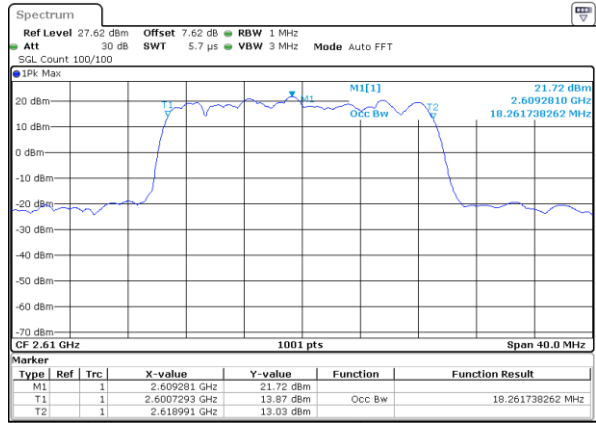

Lowest Channel / 20MHz / QPSK

Date: 13 MAY 2020 04:54:09

Lowest Channel / 20MHz / 16QAM

Date: 13 MAY 2020 04:54:19

Middle Channel / 20MHz / QPSK

Date: 13 MAY 2020 04:54:49

Middle Channel / 20MHz / 16QAM

Date: 13 MAY 2020 04:54:59

Highest Channel / 20MHz / QPSK

Date: 13 MAY 2020 04:55:28

Highest Channel / 20MHz / 16QAM

Date: 13 MAY 2020 04:55:38

LTE Band 38

Lowest Channel / 5MHz / 64QAM

Date: 13 MAY 2020 04:56:08

Lowest Channel / 10MHz / 64QAM