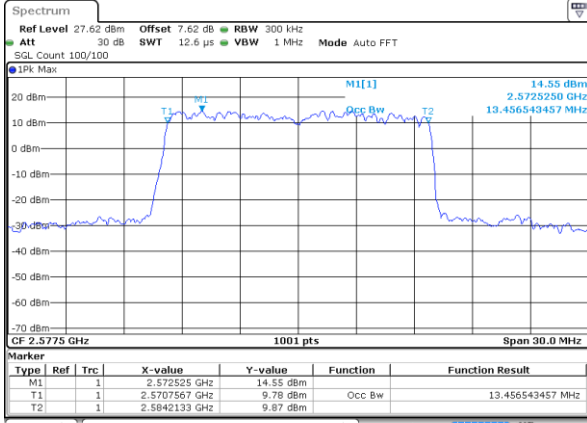

Highest Channel / 20MHz / QPSK

Date: 13 MAY 2020 04:55:28

Highest Channel / 20MHz / 16QAM

Date: 13 MAY 2020 04:55:38

LTE Band 38

Lowest Channel / 5MHz / 64QAM

Date: 13 MAY 2020 04:56:08

Lowest Channel / 10MHz / 64QAM

Date: 13 MAY 2020 04:57:08

Middle Channel / 5MHz / 64QAM

Date: 13 MAY 2020 04:56:28

Middle Channel / 10MHz / 64QAM

Date: 13 MAY 2020 04:57:27

Highest Channel / 5MHz / 64QAM

Date: 13 MAY 2020 04:56:48

Highest Channel / 10MHz / 64QAM

Date: 13 MAY 2020 04:57:47

LTE Band 38

Lowest Channel / 15MHz / 64QAM

Date: 13 MAY 2020 04:58:07

Lowest Channel / 20MHz / 64QAM

Date: 13 MAY 2020 04:58:06

Middle Channel / 15MHz / 64QAM

Date: 13 MAY 2020 04:58:27

Middle Channel / 20MHz / 64QAM

Date: 13 MAY 2020 04:58:26

Highest Channel / 15MHz / 64QAM

Date: 13 MAY 2020 04:58:47

Highest Channel / 20MHz / 64QAM

Date: 13 MAY 2020 04:58:46

Conducted Band Edge

LTE Band 38 / 5MHz / 16QAM