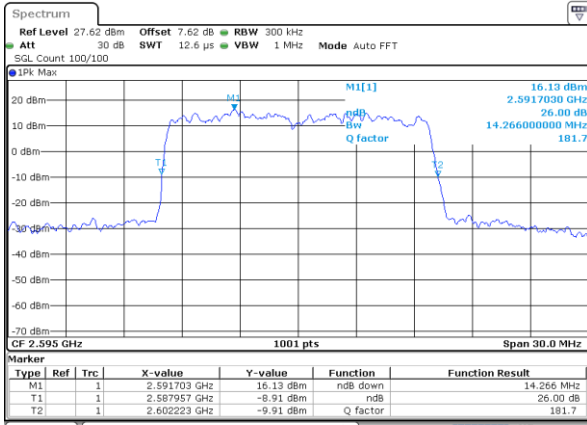

LTE Band 38

Lowest Channel / 15MHz / 64QAM

Date: 13 MAY 2020 04:58:17

Lowest Channel / 20MHz / 64QAM

Date: 13 MAY 2020 04:58:16

Middle Channel / 15MHz / 64QAM

Date: 13 MAY 2020 04:58:37

Middle Channel / 20MHz / 64QAM

Date: 13 MAY 2020 04:58:36

Highest Channel / 15MHz / 64QAM

Date: 13 MAY 2020 04:58:57

Highest Channel / 20MHz / 64QAM

Date: 13 MAY 2020 04:58:56

Occupied Bandwidth

| Mode | LTE Band 38 : 99%OBW(MHz) | | | | | | | | | | | |
|------------|---------------------------|-------|-------|-------|-------|-------|-------|-------|-------|-------|-------|-------|
| BW | 1.4MHz | | 3MHz | | 5MHz | | 10MHz | | 15MHz | | 20MHz | |
| Mod. | QPSK | 16QAM | QPSK | 16QAM | QPSK | 16QAM | QPSK | 16QAM | QPSK | 16QAM | QPSK | 16QAM |
| Lowest CH | - | - | - | - | 4.48 | 4.50 | 9.03 | 8.97 | 13.49 | 13.43 | 18.18 | 18.22 |
| Middle CH | - | - | - | - | 4.47 | 4.49 | 9.03 | 9.03 | 13.37 | 13.43 | 18.42 | 18.30 |
| Highest CH | - | - | - | - | 4.48 | 4.48 | 9.03 | 8.99 | 13.37 | 13.46 | 18.22 | 18.26 |
| Mode | LTE Band 38 : 99%OBW(MHz) | | | | | | | | | | | |
| BW | 1.4MHz | | 3MHz | | 5MHz | | 10MHz | | 15MHz | | 20MHz | |
| Mod. | 64QAM | | 64QAM | | 64QAM | | 64QAM | | 64QAM | | 64QAM | |
| Lowest CH | - | - | - | - | 4.50 | - | 9.01 | - | 13.46 | - | 18.38 | - |
| Middle CH | - | - | - | - | 4.50 | - | 8.99 | - | 13.43 | - | 18.34 | - |
| Highest CH | - | - | - | - | 4.51 | - | 8.97 | - | 13.43 | - | 18.22 | - |