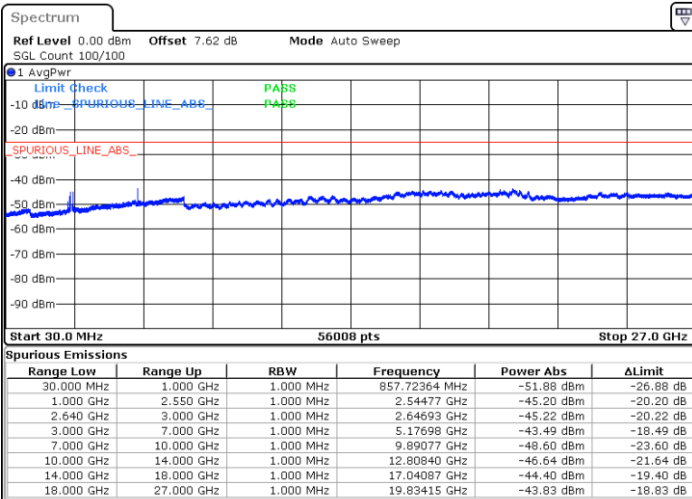

Date: 13.MAY.2020 04:11:11

Date: 13.MAY.2020 04:12:06

Highest Channel / QPSK

Highest Channel / 16QAM

Date: 13.MAY.2020 04:13:00

Date: 13.MAY.2020 04:13:55

LTE Band 38 / 15MHz

Lowest Channel / QPSK

Lowest Channel / 16QAM

Date: 13.MAY.2020 04:14:50

Date: 13.MAY.2020 04:15:44

Middle Channel / QPSK

Middle Channel / 16QAM

Date: 13.MAY.2020 04:16:39

Date: 13.MAY.2020 04:17:34