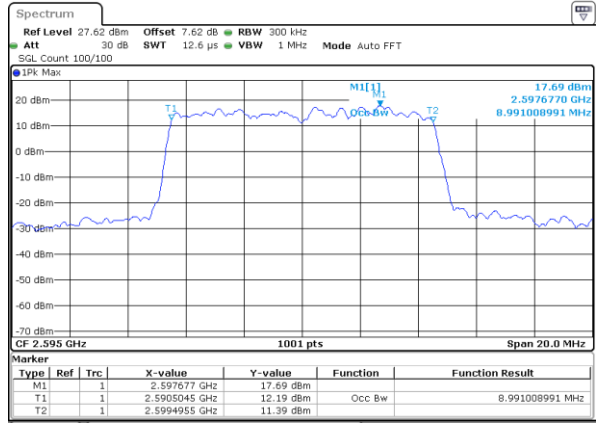

Middle Channel / 10MHz / 64QAM

Date: 13 MAY 2020 04:57:27