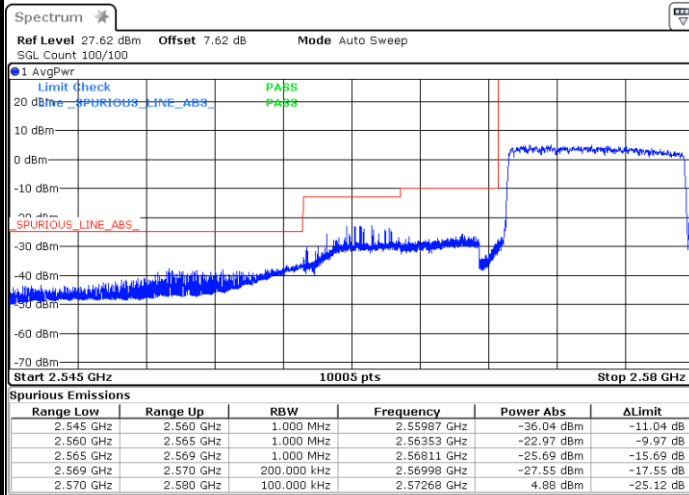

LTE Band 38 / 5MHz / 64QAM

Lowest Band Edge / 1RB

Date: 13.MAY.2020 04:38:42

Highest Band Edge / 1 RB

Date: 13.MAY.2020 04:39:35

Lowest Band Edge / Full RB

Date: 13.MAY.2020 04:39:00

Highest Band Edge / Full RB

Date: 13.MAY.2020 04:39:20

LTE Band 38 / 10MHz / QPSK

Lowest Band Edge / 1 RB

Date: 13.MAY.2020 03:31:30

Highest Band Edge / 1 RB

Date: 13.MAY.2020 04:43:39

Lowest Band Edge / Full RB

Date: 13.MAY.2020 05:14:15

Highest Band Edge / Full RB

Date: 13.MAY.2020 03:36:01

LTE Band 38 / 10MHz / 16QAM

Lowest Band Edge / 1 RB

Date: 13.MAY.2020 04:40:32

Highest Band Edge / 1 RB

Date: 13.MAY.2020 03:39:26

Lowest Band Edge / Full RB

Date: 13.MAY.2020 04:41:34

Highest Band Edge / Full RB

Date: 13.MAY.2020 03:37:09

LTE Band 38 / 10MHz / 64QAM

Lowest Band Edge / 1 RB

Date: 13.MAY.2020 04:40:46

Highest Band Edge / 1 RB

Date: 13.MAY.2020 04:42:18