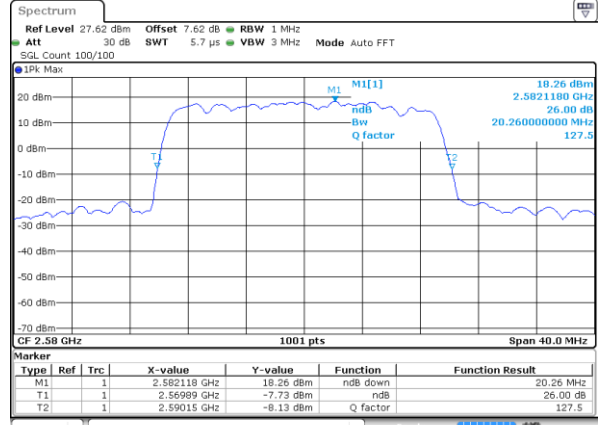

LTE Band 38

Lowest Channel / 15MHz / 64QAM

Date: 13 MAY 2020 04:58:17

Lowest Channel / 20MHz / 64QAM

Date: 13 MAY 2020 04:58:16

Middle Channel / 15MHz / 64QAM

Date: 13 MAY 2020 04:58:37

Middle Channel / 20MHz / 64QAM

Date: 13 MAY 2020 04:58:36

Highest Channel / 15MHz / 64QAM

Date: 13 MAY 2020 04:58:57

Highest Channel / 20MHz / 64QAM

Date: 13 MAY 2020 04:58:56

Occupied Bandwidth

| Mode | LTE Band 38 : 99%OBW(MHz) | | | | | | | | | | | |
|------------|---------------------------|-------|-------|-------|-------|-------|-------|-------|-------|-------|-------|-------|
| BW | 1.4MHz | | 3MHz | | 5MHz | | 10MHz | | 15MHz | | 20MHz | |
| Mod. | QPSK | 16QAM | QPSK | 16QAM | QPSK | 16QAM | QPSK | 16QAM | QPSK | 16QAM | QPSK | 16QAM |
| Lowest CH | - | - | - | - | 4.48 | 4.50 | 9.03 | 8.97 | 13.49 | 13.43 | 18.18 | 18.22 |
| Middle CH | - | - | - | - | 4.47 | 4.49 | 9.03 | 9.03 | 13.37 | 13.43 | 18.42 | 18.30 |
| Highest CH | - | - | - | - | 4.48 | 4.48 | 9.03 | 8.99 | 13.37 | 13.46 | 18.22 | 18.26 |
| Mode | LTE Band 38 : 99%OBW(MHz) | | | | | | | | | | | |
| BW | 1.4MHz | | 3MHz | | 5MHz | | 10MHz | | 15MHz | | 20MHz | |
| Mod. | 64QAM | | 64QAM | | 64QAM | | 64QAM | | 64QAM | | 64QAM | |
| Lowest CH | - | - | - | - | 4.50 | - | 9.01 | - | 13.46 | - | 18.38 | - |
| Middle CH | - | - | - | - | 4.50 | - | 8.99 | - | 13.43 | - | 18.34 | - |
| Highest CH | - | - | - | - | 4.51 | - | 8.97 | - | 13.43 | - | 18.22 | - |