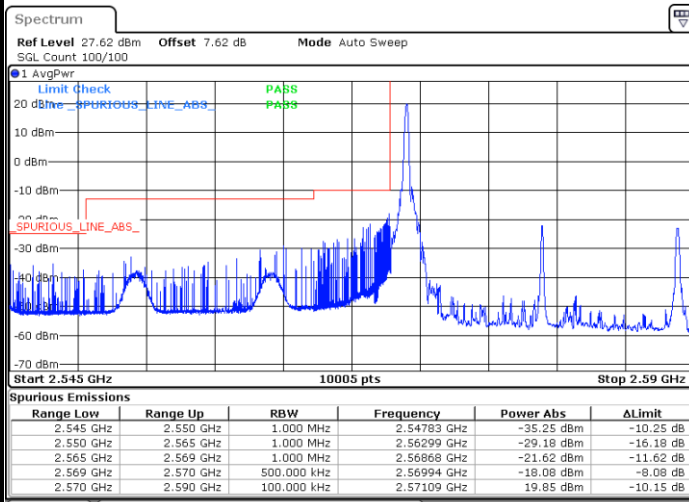

Date: 13.MAY.2020 04:44:55

Highest Band Edge / 1 RB

Date: 13.MAY.2020 04:45:32

Lowest Band Edge / Full RB

Date: 13.MAY.2020 04:45:10

Highest Band Edge / Full RB

Date: 13.MAY.2020 04:45:51

LTE Band 38 / 20MHz / QPSK

Lowest Band Edge / 1 RB

Date: 13.MAY.2020 03:49:37

Highest Band Edge / 1 RB

Date: 13.MAY.2020 03:56:25

Lowest Band Edge / Full RB

Date: 13.MAY.2020 03:51:53

Highest Band Edge / Full RB

Date: 13.MAY.2020 03:54:09

LTE Band 38 / 20MHz / 16QAM

Lowest Band Edge / 1 RB

Date: 13.MAY.2020 03:50:45

Highest Band Edge / 1 RB

Date: 13.MAY.2020 03:57:33

Lowest Band Edge / Full RB

Date: 13.MAY.2020 03:53:01

Highest Band Edge / Full RB

Date: 13.MAY.2020 03:55:17

LTE Band 38 / 20MHz / 64QAM

Lowest Band Edge / 1 RB

Date: 13.MAY.2020 04:46:33

Highest Band Edge / 1 RB

Date: 13.MAY.2020 04:46:50

Lowest Band Edge / Full RB

Date: 13.MAY.2020 04:46:14