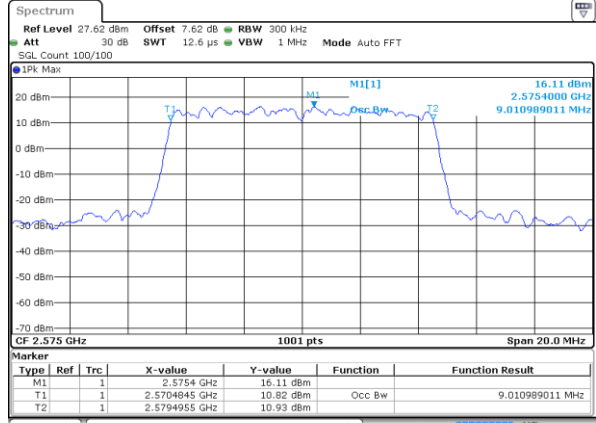

Highest Channel / 20MHz / QPSK

Date: 13 MAY 2020 04:55:28

Highest Channel / 20MHz / 16QAM

Date: 13 MAY 2020 04:55:38

LTE Band 38

Lowest Channel / 5MHz / 64QAM

Date: 13 MAY 2020 04:56:08

Lowest Channel / 10MHz / 64QAM