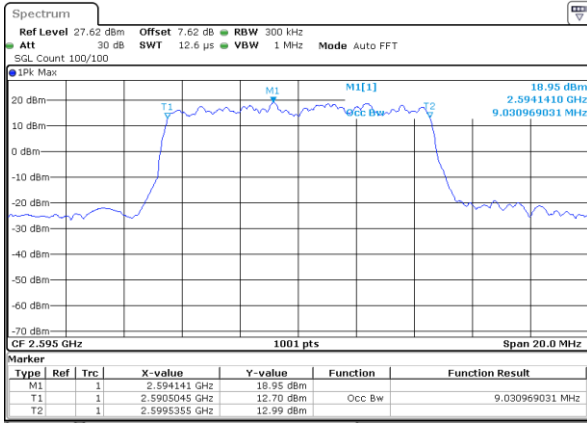

Middle Channel / 10MHz / QPSK

Date: 13 MAY 2020 04:50:51