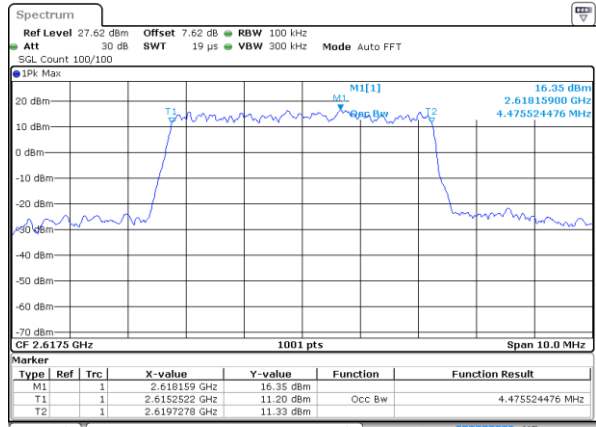

LTE Band 38

Lowest Channel / 5MHz / QPSK

Date: 13 MAY 2020 04:48:13

Lowest Channel / 5MHz / 16QAM

Date: 13 MAY 2020 04:48:23

Middle Channel / 5MHz / QPSK

Date: 13 MAY 2020 04:48:53

Middle Channel / 5MHz / 16QAM

Date: 13 MAY 2020 04:49:02

Highest Channel / 5MHz / QPSK

Date: 13 MAY 2020 04:49:32

Highest Channel / 5MHz / 16QAM

Date: 13 MAY 2020 04:49:42

LTE Band 38

Lowest Channel / 10MHz / QPSK

Date: 13 MAY 2020 04:50:12