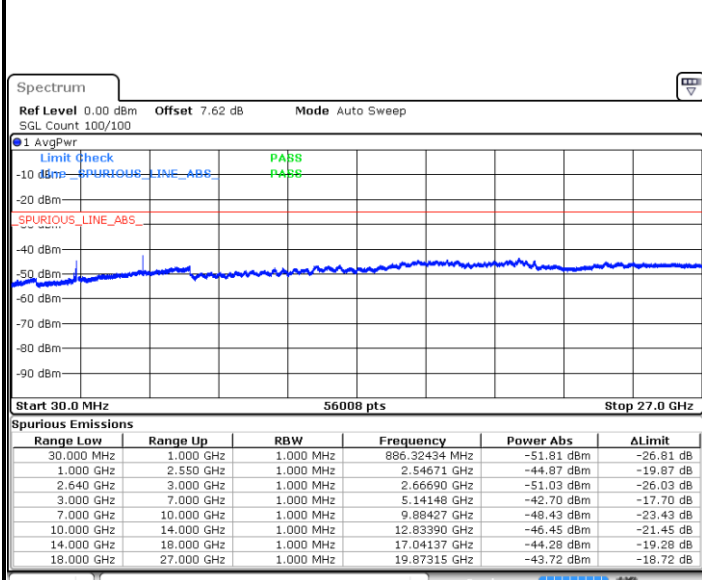

LTE Band 38 / 20MHz / 16QAM

Lowest Band Edge / 1 RB

Date: 13.MAY.2020 03:50:45

Highest Band Edge / 1 RB

Date: 13.MAY.2020 03:57:33

Lowest Band Edge / Full RB

Date: 13.MAY.2020 03:53:01

Highest Band Edge / Full RB

Date: 13.MAY.2020 03:55:17

LTE Band 38 / 20MHz / 64QAM

Lowest Band Edge / 1 RB

Date: 13.MAY.2020 04:46:33

Highest Band Edge / 1 RB

Date: 13.MAY.2020 04:46:50

Lowest Band Edge / Full RB

Date: 13.MAY.2020 04:46:14

Highest Band Edge / Full RB

Date: 13.MAY.2020 04:47:07

Conducted Spurious Emission

LTE Band 38 / 5MHz

Highest Channel / QPSK

Date: 13 MAY 2020 04:07:33

Highest Channel / 16QAM

Date: 13 MAY 2020 04:08:27

LTE Band 38 / 10MHz

Lowest Channel / QPSK

Date: 13 MAY 2020 04:09:22

Lowest Channel / 16QAM

Date: 13 MAY 2020 04:10:17

LTE Band 38 / 10MHz

Middle Channel / QPSK

Middle Channel / 16QAM