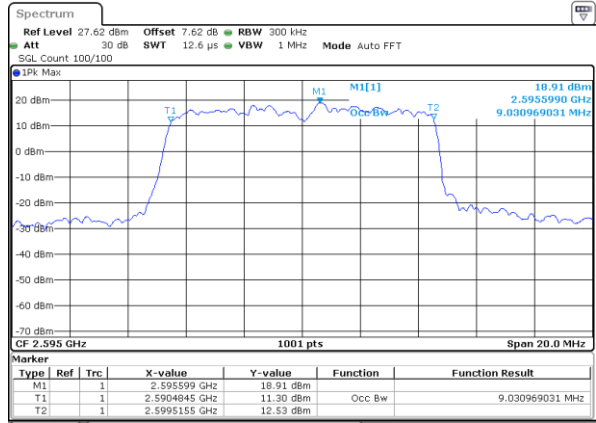

Date: 13 MAY 2020 04:49:02

Highest Channel / 5MHz / QPSK

Date: 13 MAY 2020 04:49:32

Highest Channel / 5MHz / 16QAM

Date: 13 MAY 2020 04:49:42

LTE Band 38

Lowest Channel / 10MHz / QPSK

Date: 13 MAY 2020 04:50:12

Lowest Channel / 10MHz / 16QAM

Date: 13 MAY 2020 04:50:22

Middle Channel / 10MHz / QPSK

Date: 13 MAY 2020 04:50:51

Middle Channel / 10MHz / 16QAM

Date: 13 MAY 2020 04:51:01

Highest Channel / 10MHz / QPSK

Date: 13 MAY 2020 04:51:31

Highest Channel / 10MHz / 16QAM

Date: 13 MAY 2020 04:51:41

LTE Band 38

Lowest Channel / 15MHz / QPSK

Date: 13 MAY 2020 04:52:11

Lowest Channel / 15MHz / 16QAM

Date: 13 MAY 2020 04:52:21

Middle Channel / 15MHz / QPSK