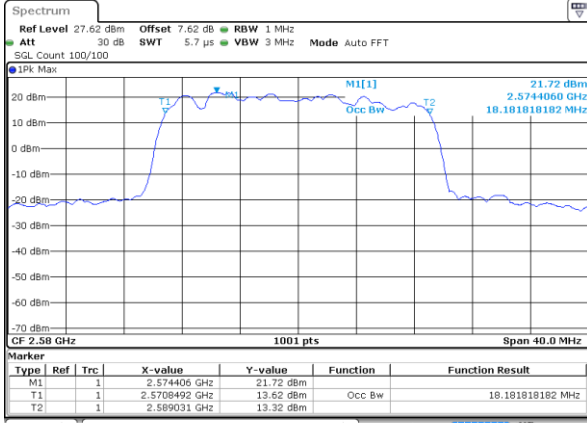

LTE Band 38

Lowest Channel / 20MHz / QPSK

Date: 13 MAY 2020 04:54:09