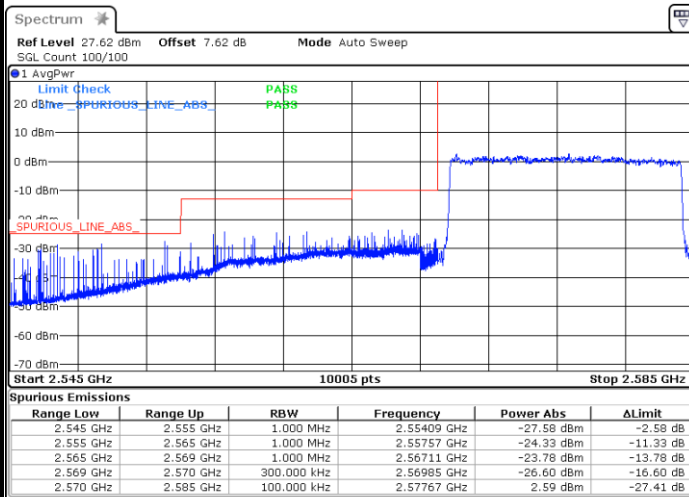

Lowest Band Edge / Full RB

Date: 13.MAY.2020 04:41:01

Highest Band Edge / Full RB

Date: 13.MAY.2020 04:41:58

LTE Band 38 / 15MHz / QPSK

Lowest Band Edge / 1 RB

Date: 13.MAY.2020 03:40:34

Highest Band Edge / 1 RB

Date: 13.MAY.2020 03:47:21

Lowest Band Edge / Full RB

Date: 13.MAY.2020 03:42:49

Highest Band Edge / Full RB

Date: 13.MAY.2020 03:45:05

LTE Band 38 / 15MHz / 16QAM

Lowest Band Edge / 1 RB

Date: 13.MAY.2020 04:44:39

Highest Band Edge / 1 RB

Date: 13.MAY.2020 03:48:29

Lowest Band Edge / Full RB

Date: 13.MAY.2020 03:43:57

Highest Band Edge / Full RB

Date: 13.MAY.2020 03:46:13

LTE Band 38 / 15MHz / 64QAM

Lowest Band Edge / 1 RB

Date: 13.MAY.2020 04:44:55

Highest Band Edge / 1 RB

Date: 13.MAY.2020 04:45:32

Lowest Band Edge / Full RB

Date: 13.MAY.2020 04:45:10

Highest Band Edge / Full RB

Date: 13.MAY.2020 04:45:51

LTE Band 38 / 20MHz / QPSK