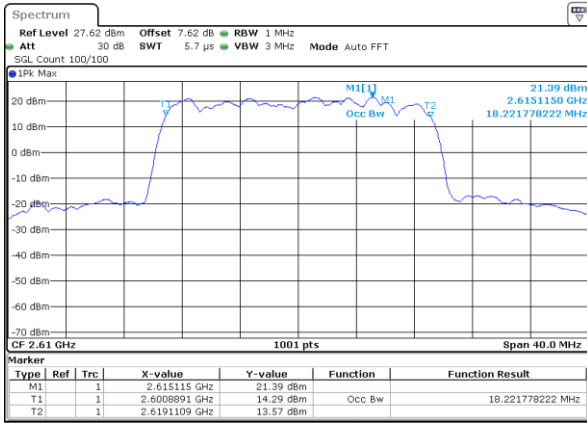

Lowest Channel / 20MHz / QPSK

Date: 13 MAY 2020 04:54:09

Lowest Channel / 20MHz / 16QAM

Date: 13 MAY 2020 04:54:19

Middle Channel / 20MHz / QPSK

Date: 13 MAY 2020 04:54:49

Middle Channel / 20MHz / 16QAM

Date: 13 MAY 2020 04:54:59

Highest Channel / 20MHz / QPSK

Date: 13 MAY 2020 04:55:28

Highest Channel / 20MHz / 16QAM

Date: 13 MAY 2020 04:55:38

LTE Band 38

Lowest Channel / 5MHz / 64QAM

Date: 13 MAY 2020 04:56:08

Lowest Channel / 10MHz / 64QAM