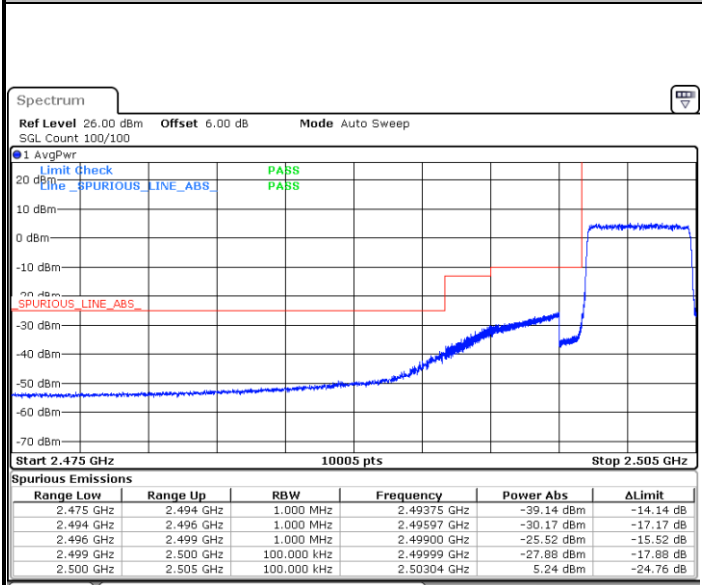

Lowest Band Edge / 1 RB

Date: 7 MAY 2020 23:04:44

Highest Band Edge / 1 RB

Date: 7 MAY 2020 23:10:25

Lowest Band Edge / Full RB

Date: 7 MAY 2020 23:05:52

Highest Band Edge / Full RB

Date: 7 MAY 2020 23:09:17

LTE Band 7 / 5MHz / 64QAM

Lowest Band Edge / 1RB

Date: 8 MAY 2020 00:11:17

Highest Band Edge / 1 RB

Date: 8 MAY 2020 00:13:34

Lowest Band Edge / Full RB

Date: 8 MAY 2020 00:12:25

Highest Band Edge / Full RB

Date: 8 MAY 2020 00:14:42

LTE Band 7 / 10MHz / QPSK

Lowest Band Edge / 1 RB

Highest Band Edge / 1 RB

Date: 7 MAY 2020 23:20:05

Date: 7 MAY 2020 23:28:02

Lowest Band Edge / Full RB

Highest Band Edge / Full RB

Date: 7 MAY 2020 23:23:30

Date: 7 MAY 2020 23:24:38

LTE Band 7 / 10MHz / 16QAM

Lowest Band Edge / 1 RB

Date: 7 MAY 2020 23:21:13

Highest Band Edge / 1 RB

Date: 7 MAY 2020 23:26:54

Lowest Band Edge / Full RB