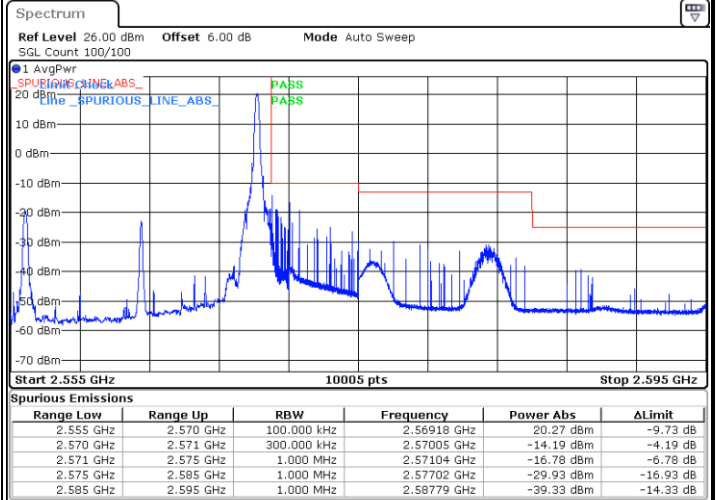

Date: 7 MAY 2020 23:22:22

Highest Band Edge / Full RB

Date: 7 MAY 2020 23:25:46

LTE Band 7 / 10MHz / 64QAM

Lowest Band Edge / 1 RB

Date: 8 MAY 2020 00:19:32

Highest Band Edge / 1 RB

Date: 8 MAY 2020 00:21:48

Lowest Band Edge / Full RB

Date: 8 MAY 2020 00:20:40

Highest Band Edge / Full RB

Date: 8 MAY 2020 00:22:56

LTE Band 7 / 15MHz / QPSK

Lowest Band Edge / 1 RB

Date: 7.MAY.2020 23:36:35

Highest Band Edge / 1 RB

Date: 7.MAY.2020 23:44:33

Lowest Band Edge / Full RB

Date: 7.MAY.2020 23:40:00

Highest Band Edge / Full RB

Date: 7.MAY.2020 23:41:08

LTE Band 7 / 15MHz / 16QAM

Lowest Band Edge / 1 RB

Date: 7.MAY.2020 23:37:43

Highest Band Edge / 1 RB

Date: 7.MAY.2020 23:43:24

Lowest Band Edge / Full RB

Date: 7.MAY.2020 23:38:52

Highest Band Edge / Full RB

Date: 7.MAY.2020 23:42:16