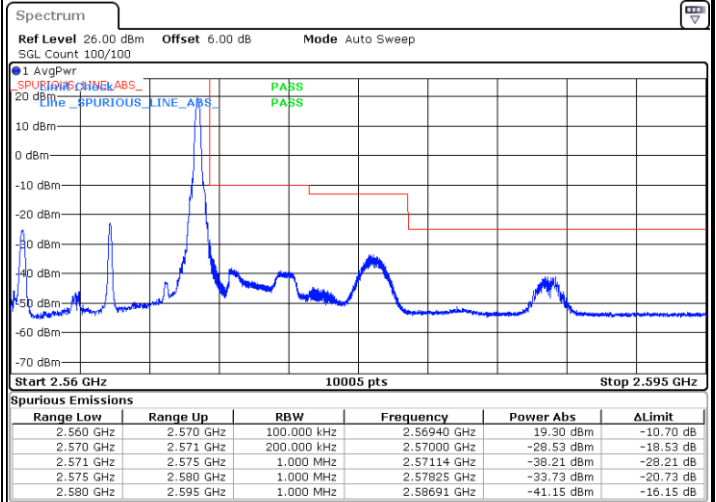

LTE Band 7 / 5MHz / 64QAM

Lowest Band Edge / 1RB

Date: 8 MAY 2020 00:11:17

Highest Band Edge / 1 RB

Date: 8 MAY 2020 00:13:34

Lowest Band Edge / Full RB

Date: 8 MAY 2020 00:12:25

Highest Band Edge / Full RB

Date: 8 MAY 2020 00:14:42

LTE Band 7 / 10MHz / QPSK

Lowest Band Edge / 1 RB

Highest Band Edge / 1 RB

Date: 7 MAY 2020 23:20:05

Date: 7 MAY 2020 23:28:02

Lowest Band Edge / Full RB

Highest Band Edge / Full RB

Date: 7 MAY 2020 23:23:30

Date: 7 MAY 2020 23:24:38

LTE Band 7 / 10MHz / 16QAM

Lowest Band Edge / 1 RB

Date: 7 MAY 2020 23:21:13

Highest Band Edge / 1 RB

Date: 7 MAY 2020 23:26:54

Lowest Band Edge / Full RB

Date: 7 MAY 2020 23:22:22

Highest Band Edge / Full RB

Date: 7 MAY 2020 23:25:46

LTE Band 7 / 10MHz / 64QAM

Lowest Band Edge / 1 RB

Date: 8 MAY 2020 00:19:32

Highest Band Edge / 1 RB

Date: 8 MAY 2020 00:21:48