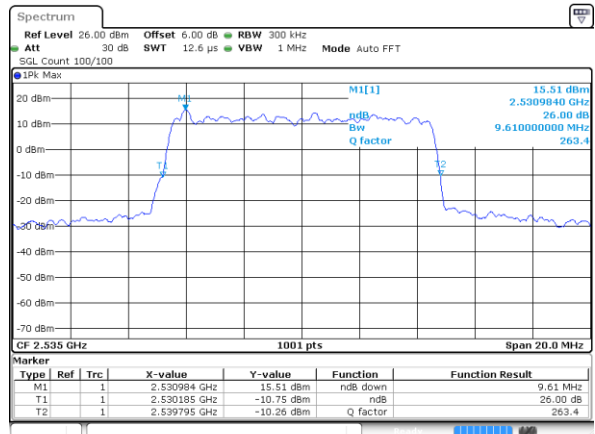

Date: 7 MAY 2020 23:01:26

Highest Channel / 5MHz / QPSK

Date: 7 MAY 2020 23:02:06

Highest Channel / 5MHz / 16QAM

Date: 7 MAY 2020 23:02:26

LTE Band 7

Lowest Channel / 10MHz / QPSK

Date: 7 MAY 2020 23:17:17

Lowest Channel / 10MHz / 16QAM

Date: 7 MAY 2020 23:17:37

Middle Channel / 10MHz / QPSK

Date: 7 MAY 2020 23:18:17

Middle Channel / 10MHz / 16QAM

Date: 7 MAY 2020 23:17:57

Highest Channel / 10MHz / QPSK

Date: 7 MAY 2020 23:18:37

Highest Channel / 10MHz / 16QAM

Date: 7 MAY 2020 23:18:57

LTE Band 7

Lowest Channel / 15MHz / QPSK

Date: 7 MAY 2020 23:34:06

Lowest Channel / 15MHz / 16QAM

Date: 7 MAY 2020 23:33:46

Middle Channel / 15MHz / QPSK