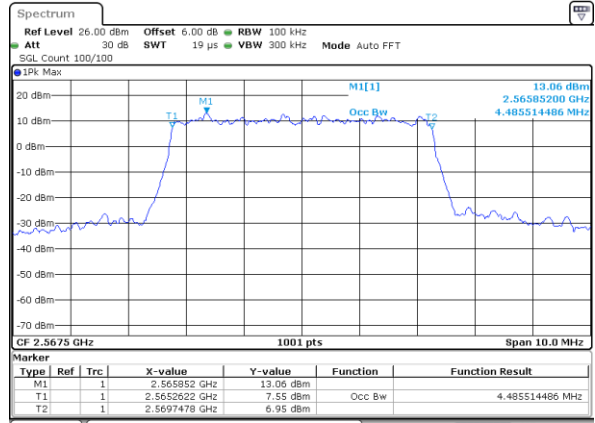

LTE Band 7

Lowest Channel / 5MHz / QPSK

Date: 7 MAY 2020 23:00:36

Lowest Channel / 5MHz / 16QAM

Date: 7 MAY 2020 23:00:56

Middle Channel / 5MHz / QPSK

Date: 7 MAY 2020 23:01:36

Middle Channel / 5MHz / 16QAM

Date: 7 MAY 2020 23:01:16

Highest Channel / 5MHz / QPSK

Date: 7 MAY 2020 23:01:56

Highest Channel / 5MHz / 16QAM

Date: 7 MAY 2020 23:02:16

LTE Band 7

Lowest Channel / 10MHz / QPSK

Date: 7 MAY 2020 23:17:06