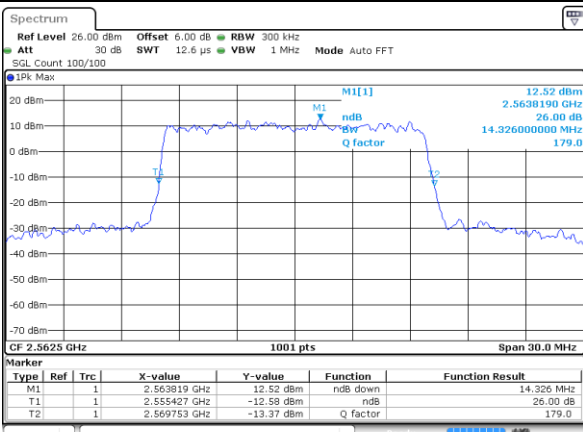

Date: 8 MAY 2020 00:15:42

LTE Band 7

Lowest Channel / 15MHz / 64QAM

Date: 8 MAY 2020 00:23:36

Lowest Channel / 20MHz / 64QAM

Date: 8 MAY 2020 00:31:51

Middle Channel / 15MHz / 64QAM

Date: 8 MAY 2020 00:23:46

Middle Channel / 20MHz / 64QAM

Date: 8 MAY 2020 00:32:01

Highest Channel / 15MHz / 64QAM

Date: 8 MAY 2020 00:23:56

Highest Channel / 20MHz / 64QAM

Date: 8 MAY 2020 00:32:11

Occupied Bandwidth

Mode	LTE Band 7 : 99%OBW(MHz)											
BW	1.4MHz		3MHz		5MHz		10MHz		15MHz		20MHz	
Mod.	QPSK	16QAM	QPSK	16QAM	QPSK	16QAM	QPSK	16QAM	QPSK	16QAM	QPSK	16QAM
Lowest CH	-	-	-	-	4.50	4.50	8.97	9.05	13.40	13.49	18.18	18.14
Middle CH	-	-	-	-	4.49	4.48	9.01	8.93	13.37	13.43	18.26	18.42
Highest CH	-	-	-	-	4.49	4.49	9.07	9.01	13.46	13.46	18.22	18.18
Mode	LTE Band 7 : 99%OBW(MHz)											
BW	1.4MHz		3MHz		5MHz		10MHz		15MHz		20MHz	
Mod.	64QAM		64QAM		64QAM		64QAM		64QAM		64QAM	
Lowest CH	-	-	-	-	4.48	-	9.03	-	13.40	-	18.26	-
Middle CH	-	-	-	-	4.51	-	8.99	-	13.34	-	18.30	-
Highest CH	-	-	-	-	4.52	-	9.03	-	13.46	-	18.30	-