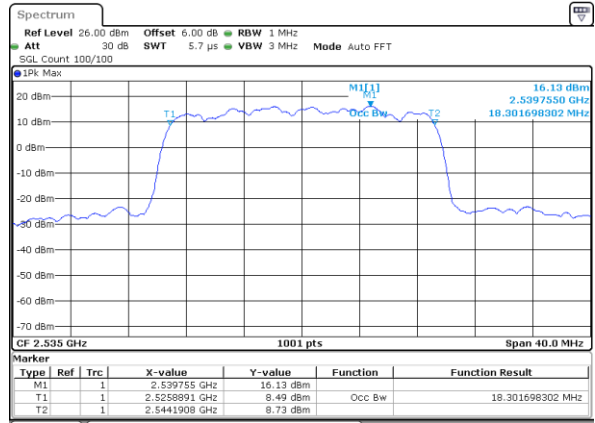

Highest Channel / 20MHz / QPSK

Date: 7 MAY 2020 23:51:47

Highest Channel / 20MHz / 16QAM

Date: 7 MAY 2020 23:51:27

LTE Band 7

Lowest Channel / 5MHz / 64QAM

Date: 8 MAY 2020 00:06:36

Lowest Channel / 10MHz / 64QAM

Date: 8 MAY 2020 00:15:12

LTE Band 7

Lowest Channel / 15MHz / 64QAM

Date: 8 MAY 2020 00:23:06

Lowest Channel / 20MHz / 64QAM

Date: 8 MAY 2020 00:31:21

Middle Channel / 15MHz / 64QAM

Date: 8 MAY 2020 00:23:16

Middle Channel / 20MHz / 64QAM

Date: 8 MAY 2020 00:31:31

Highest Channel / 15MHz / 64QAM

Date: 8 MAY 2020 00:23:26

Highest Channel / 20MHz / 64QAM

Date: 8 MAY 2020 00:31:41

Conducted Band Edge

LTE Band 7 / 5MHz / 16QAM

Lowest Band Edge / 1 RB

Date: 7 MAY 2020 23:04:44

Highest Band Edge / 1 RB

Date: 7 MAY 2020 23:10:25

Lowest Band Edge / Full RB

Date: 7 MAY 2020 23:05:52

Highest Band Edge / Full RB

Date: 7 MAY 2020 23:09:17