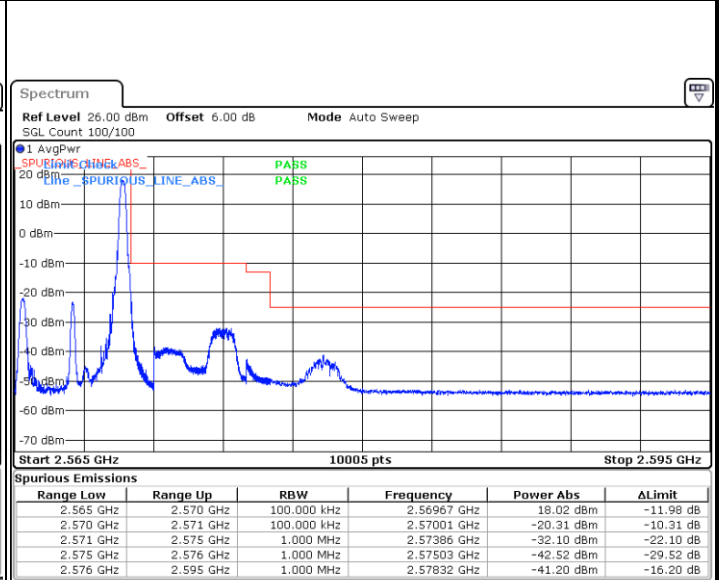

Date: 8 MAY 2020 00:15:12

LTE Band 7

Lowest Channel / 15MHz / 64QAM

Date: 8 MAY 2020 00:23:06

Lowest Channel / 20MHz / 64QAM

Date: 8 MAY 2020 00:31:21

Middle Channel / 15MHz / 64QAM

Date: 8 MAY 2020 00:23:16

Middle Channel / 20MHz / 64QAM

Date: 8 MAY 2020 00:31:31

Highest Channel / 15MHz / 64QAM

Date: 8 MAY 2020 00:23:26

Highest Channel / 20MHz / 64QAM

Date: 8 MAY 2020 00:31:41

Conducted Band Edge

LTE Band 7 / 5MHz / 16QAM

Lowest Band Edge / 1 RB

Date: 7 MAY 2020 23:04:44

Highest Band Edge / 1 RB

Date: 7 MAY 2020 23:10:25

Lowest Band Edge / Full RB

Date: 7 MAY 2020 23:05:52

Highest Band Edge / Full RB

Date: 7 MAY 2020 23:09:17

LTE Band 7 / 5MHz / 64QAM

Lowest Band Edge / 1RB

Date: 8 MAY 2020 00:11:17

Highest Band Edge / 1 RB

Date: 8 MAY 2020 00:13:34

Lowest Band Edge / Full RB

Date: 8 MAY 2020 00:12:25

Highest Band Edge / Full RB