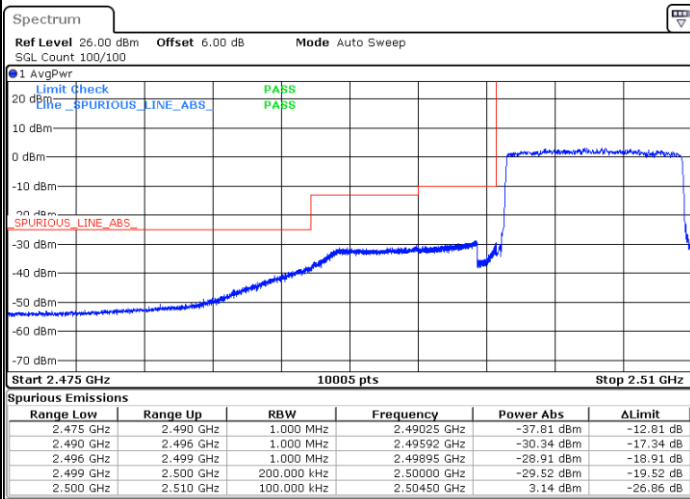

LTE Band 7 / 5MHz / 64QAM

Lowest Band Edge / 1RB

Date: 8 MAY 2020 00:11:17

Highest Band Edge / 1 RB

Date: 8 MAY 2020 00:13:34

Lowest Band Edge / Full RB

Date: 8 MAY 2020 00:12:25

Highest Band Edge / Full RB

Date: 8 MAY 2020 00:14:42

LTE Band 7 / 10MHz / QPSK

Lowest Band Edge / 1 RB

Highest Band Edge / 1 RB

Date: 7 MAY 2020 23:20:05

Date: 7 MAY 2020 23:28:02

Lowest Band Edge / Full RB

Highest Band Edge / Full RB

Date: 7 MAY 2020 23:23:30

Date: 7 MAY 2020 23:24:38

LTE Band 7 / 10MHz / 16QAM

Lowest Band Edge / 1 RB

Date: 7 MAY 2020 23:21:13

Highest Band Edge / 1 RB

Date: 7 MAY 2020 23:26:54

Lowest Band Edge / Full RB

Date: 7 MAY 2020 23:22:22

Highest Band Edge / Full RB

Date: 7 MAY 2020 23:25:46

LTE Band 7 / 10MHz / 64QAM

Lowest Band Edge / 1 RB

Date: 8 MAY 2020 00:19:32

Highest Band Edge / 1 RB

Date: 8 MAY 2020 00:21:48