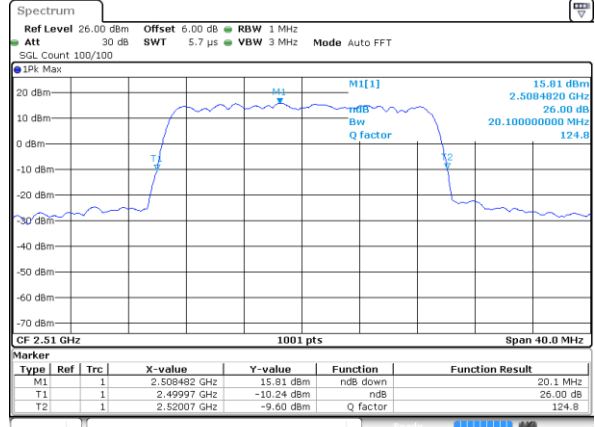

Lowest Channel / 20MHz / 16QAM

Date: 7 MAY 2020 23:50:16