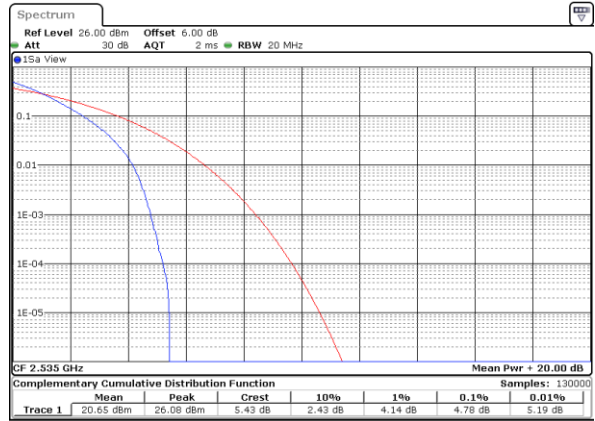

LTE Band 7 / 20MHz / QPSK

Lowest Channel / 1RB

Date: 8 MAY 2020 00:56:27

Lowest Channel / Full RB

Date: 8 MAY 2020 00:56:36

Middle Channel / 1RB

Date: 8 MAY 2020 00:57:15

Middle Channel / Full RB

Date: 8 MAY 2020 00:57:06

Highest Channel / 1RB

Date: 8 MAY 2020 00:57:57

Highest Channel / Full RB

Date: 8 MAY 2020 00:58:06

LTE Band 7 / 20MHz / 16QAM

Lowest Channel / 1RB

Date: 8 MAY 2020 00:56:18