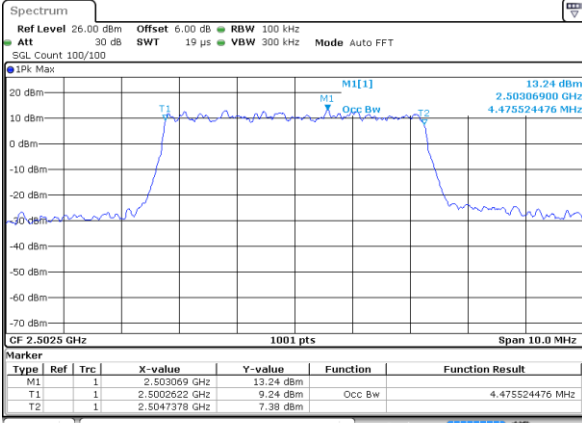

Highest Channel / 20MHz / QPSK

Date: 7 MAY 2020 23:51:47

Highest Channel / 20MHz / 16QAM

Date: 7 MAY 2020 23:51:27

LTE Band 7

Lowest Channel / 5MHz / 64QAM

Date: 8 MAY 2020 00:06:36

Lowest Channel / 10MHz / 64QAM