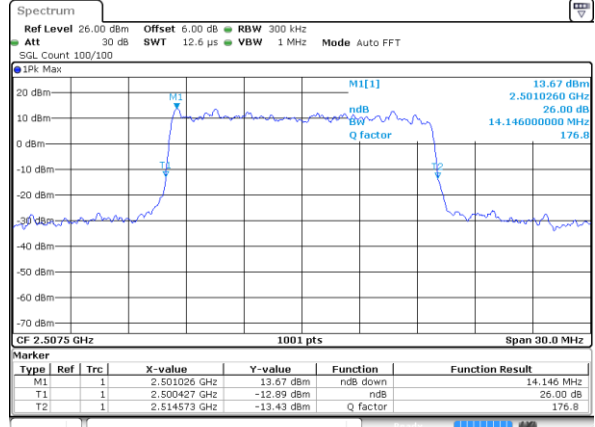

Highest Channel / 10MHz / 16QAM

Date: 7 MAY 2020 23:18:57

LTE Band 7

Lowest Channel / 15MHz / QPSK

Date: 7 MAY 2020 23:34:06

Lowest Channel / 15MHz / 16QAM

Date: 7 MAY 2020 23:33:46

Middle Channel / 15MHz / QPSK

Date: 7 MAY 2020 23:34:26

Middle Channel / 15MHz / 16QAM

Date: 7 MAY 2020 23:34:46

Highest Channel / 15MHz / QPSK

Date: 7 MAY 2020 23:35:26

Highest Channel / 15MHz / 16QAM

Date: 7 MAY 2020 23:35:06

LTE Band 7