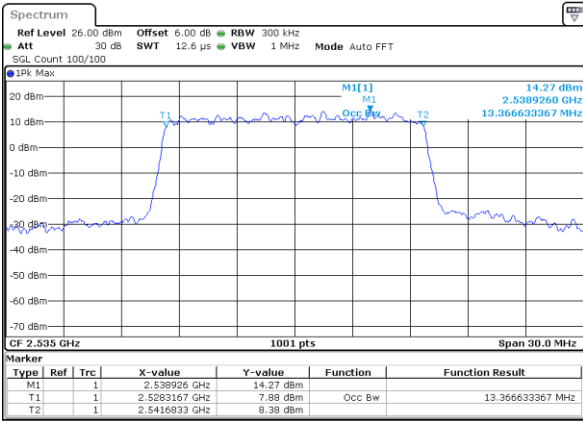

Highest Channel / 10MHz / 16QAM

Date: 7 MAY 2020 23:18:47

LTE Band 7

Lowest Channel / 15MHz / QPSK

Date: 7 MAY 2020 23:33:56

Lowest Channel / 15MHz / 16QAM

Date: 7 MAY 2020 23:33:36

Middle Channel / 15MHz / QPSK

Date: 7 MAY 2020 23:34:16

Middle Channel / 15MHz / 16QAM

Date: 7 MAY 2020 23:34:36

Highest Channel / 15MHz / QPSK

Date: 7 MAY 2020 23:35:16

Highest Channel / 15MHz / 16QAM

Date: 7 MAY 2020 23:34:56

LTE Band 7