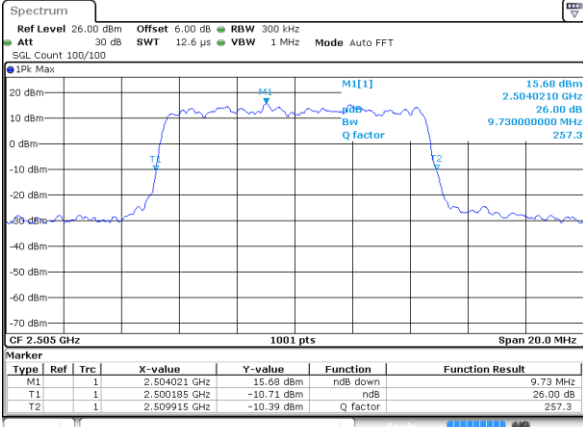

Date: 7 MAY 2020 23:01:26

Highest Channel / 5MHz / QPSK

Date: 7 MAY 2020 23:02:06

Highest Channel / 5MHz / 16QAM

Date: 7 MAY 2020 23:02:26

LTE Band 7

Lowest Channel / 10MHz / QPSK

Date: 7 MAY 2020 23:17:17