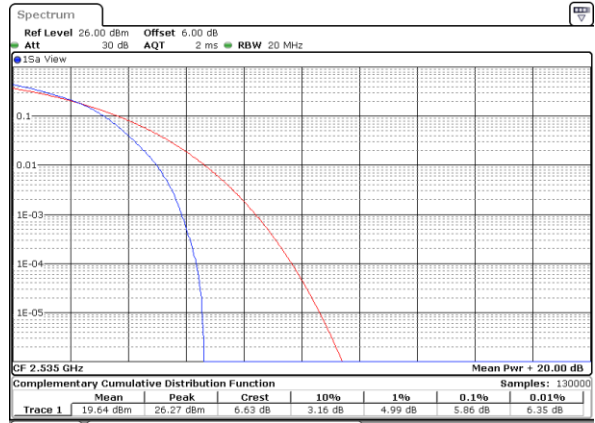

Date: 8 MAY 2020 00:57:06

Highest Channel / 1RB

Date: 8 MAY 2020 00:57:57

Highest Channel / Full RB

Date: 8 MAY 2020 00:58:06

LTE Band 7 / 20MHz / 16QAM

Lowest Channel / 1RB

Date: 8 MAY 2020 00:56:18

Lowest Channel / Full RB

Date: 8 MAY 2020 00:56:45

Middle Channel / 1RB

Date: 8 MAY 2020 00:57:25

Middle Channel / Full RB

Date: 8 MAY 2020 00:56:56

Highest Channel / 1RB

Date: 8 MAY 2020 00:57:42

Highest Channel / Full RB

Date: 8 MAY 2020 00:58:15

LTE Band 7 / 20MHz / 64QAM

Lowest Channel / 1RB

Date: 8 MAY 2020 00:55:25

Lowest Channel / Full RB

Date: 8 MAY 2020 00:55:34

Middle Channel / 1RB