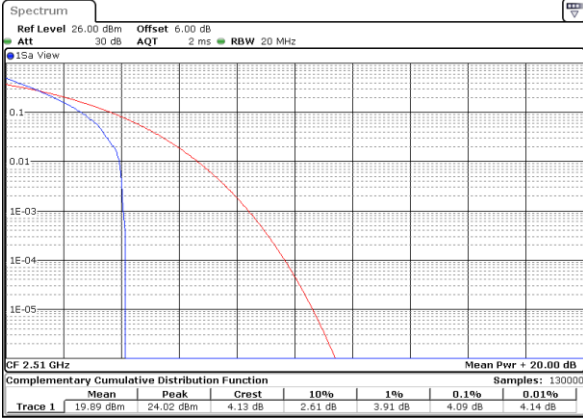

LTE Band 7 / 20MHz / QPSK

Lowest Channel / 1RB

Date: 8 MAY 2020 00:56:27

Lowest Channel / Full RB

Date: 8 MAY 2020 00:56:36

Middle Channel / 1RB

Date: 8 MAY 2020 00:57:15

Middle Channel / Full RB

Date: 8 MAY 2020 00:57:06

Highest Channel / 1RB

Date: 8 MAY 2020 00:57:57

Highest Channel / Full RB

Date: 8 MAY 2020 00:58:06

LTE Band 7 / 20MHz / 16QAM

Lowest Channel / 1RB

Date: 8 MAY 2020 00:56:18