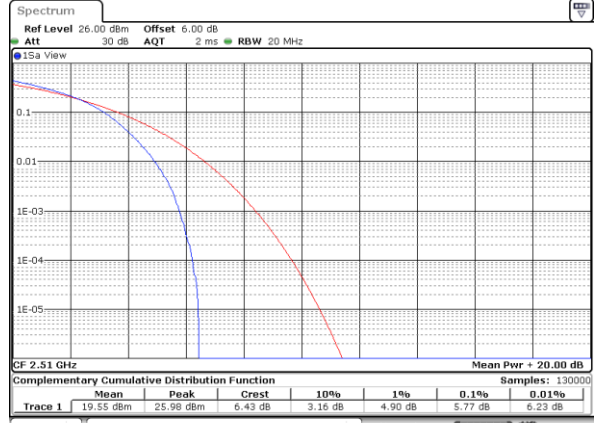

Lowest Channel / Full RB

Date: 8 MAY 2020 00:56:45