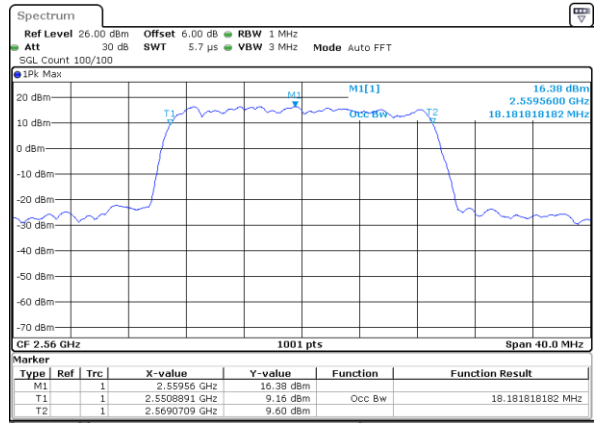

Date: 7 MAY 2020 23:34:16

Middle Channel / 15MHz / 16QAM

Date: 7 MAY 2020 23:34:36

Highest Channel / 15MHz / QPSK

Date: 7 MAY 2020 23:35:16

Highest Channel / 15MHz / 16QAM

Date: 7 MAY 2020 23:34:56

LTE Band 7

Lowest Channel / 20MHz / QPSK

Date: 7 MAY 2020 23:50:26

Lowest Channel / 20MHz / 16QAM

Date: 7 MAY 2020 23:50:06

Middle Channel / 20MHz / QPSK

Date: 7 MAY 2020 23:50:46

Middle Channel / 20MHz / 16QAM

Date: 7 MAY 2020 23:51:06

Highest Channel / 20MHz / QPSK

Date: 7 MAY 2020 23:51:47

Highest Channel / 20MHz / 16QAM

Date: 7 MAY 2020 23:51:27

LTE Band 7

Lowest Channel / 5MHz / 64QAM

Date: 8 MAY 2020 00:06:36

Lowest Channel / 10MHz / 64QAM