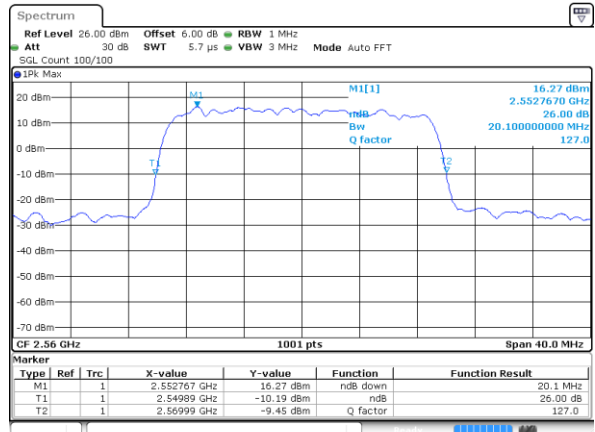

Date: 7 MAY 2020 23:34:26

Middle Channel / 15MHz / 16QAM

Date: 7 MAY 2020 23:34:46

Highest Channel / 15MHz / QPSK

Date: 7 MAY 2020 23:35:26

Highest Channel / 15MHz / 16QAM

Date: 7 MAY 2020 23:35:06

LTE Band 7

Lowest Channel / 20MHz / QPSK

Date: 7 MAY 2020 23:50:36

Lowest Channel / 20MHz / 16QAM

Date: 7 MAY 2020 23:50:16

Middle Channel / 20MHz / QPSK

Date: 7 MAY 2020 23:50:56

Middle Channel / 20MHz / 16QAM

Date: 7 MAY 2020 23:51:17

Highest Channel / 20MHz / QPSK

Date: 7 MAY 2020 23:51:57

Highest Channel / 20MHz / 16QAM

Date: 7 MAY 2020 23:51:37

LTE Band 7

Lowest Channel / 5MHz / 64QAM

Date: 8 MAY 2020 00:07:06

Lowest Channel / 10MHz / 64QAM