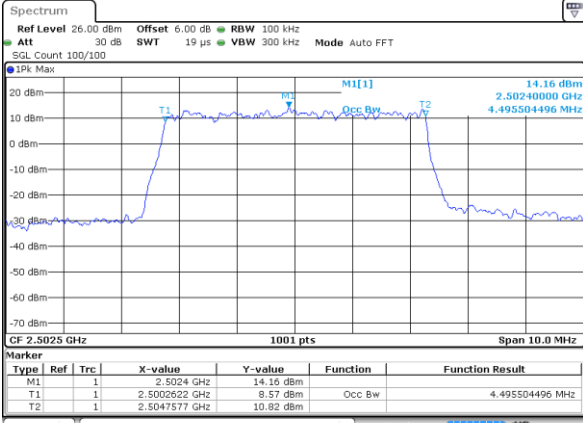

Date: 8 MAY 2020 00:15:42

LTE Band 7

Lowest Channel / 15MHz / 64QAM

Date: 8 MAY 2020 00:23:36

Lowest Channel / 20MHz / 64QAM

Date: 8 MAY 2020 00:31:51

Middle Channel / 15MHz / 64QAM

Date: 8 MAY 2020 00:23:46

Middle Channel / 20MHz / 64QAM

Date: 8 MAY 2020 00:32:01

Highest Channel / 15MHz / 64QAM

Date: 8 MAY 2020 00:23:56

Highest Channel / 20MHz / 64QAM

Date: 8 MAY 2020 00:32:11

Occupied Bandwidth

Mode	LTE Band 7 : 99%OBW(MHz)											
BW	1.4MHz		3MHz		5MHz		10MHz		15MHz		20MHz	
Mod.	QPSK	16QAM	QPSK	16QAM	QPSK	16QAM	QPSK	16QAM	QPSK	16QAM	QPSK	16QAM
Lowest CH	-	-	-	-	4.50	4.50	8.97	9.05	13.40	13.49	18.18	18.14
Middle CH	-	-	-	-	4.49	4.48	9.01	8.93	13.37	13.43	18.26	18.42
Highest CH	-	-	-	-	4.49	4.49	9.07	9.01	13.46	13.46	18.22	18.18
Mode	LTE Band 7 : 99%OBW(MHz)											
BW	1.4MHz		3MHz		5MHz		10MHz		15MHz		20MHz	
Mod.	64QAM		64QAM		64QAM		64QAM		64QAM		64QAM	
Lowest CH	-	-	-	-	4.48	-	9.03	-	13.40	-	18.26	-
Middle CH	-	-	-	-	4.51	-	8.99	-	13.34	-	18.30	-
Highest CH	-	-	-	-	4.52	-	9.03	-	13.46	-	18.30	-

LTE Band 7

Lowest Channel / 5MHz / QPSK

Date: 7 MAY 2020 23:00:36

Lowest Channel / 5MHz / 16QAM

Date: 7 MAY 2020 23:00:56

Middle Channel / 5MHz / QPSK

Date: 7 MAY 2020 23:01:36

Middle Channel / 5MHz / 16QAM