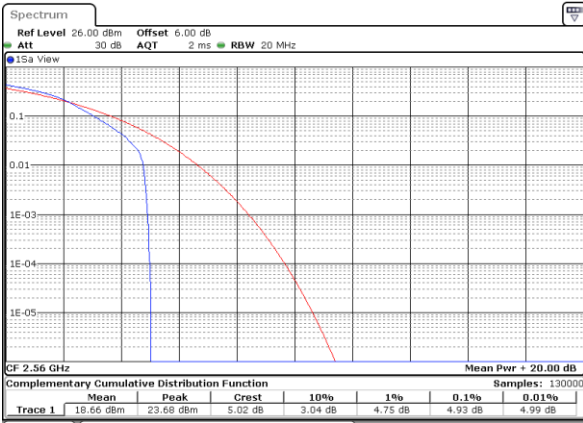

Date: 8 MAY 2020 00:57:06

Highest Channel / 1RB

Date: 8 MAY 2020 00:57:57

Highest Channel / Full RB

Date: 8 MAY 2020 00:58:06

LTE Band 7 / 20MHz / 16QAM

Lowest Channel / 1RB

Date: 8 MAY 2020 00:56:18

Lowest Channel / Full RB

Date: 8 MAY 2020 00:56:45

Middle Channel / 1RB

Date: 8 MAY 2020 00:57:25

Middle Channel / Full RB

Date: 8 MAY 2020 00:56:56

Highest Channel / 1RB

Date: 8 MAY 2020 00:57:42

Highest Channel / Full RB

Date: 8 MAY 2020 00:58:15

LTE Band 7 / 20MHz / 64QAM

Lowest Channel / 1RB

Date: 8 MAY 2020 00:55:25

Lowest Channel / Full RB

Date: 8 MAY 2020 00:55:34

Middle Channel / 1RB

Date: 8 MAY 2020 00:55:11

Middle Channel / Full RB

Date: 8 MAY 2020 00:55:43

Highest Channel / 1RB

Date: 8 MAY 2020 00:56:00

Highest Channel / Full RB

Date: 8 MAY 2020 00:56:09

26dB Bandwidth