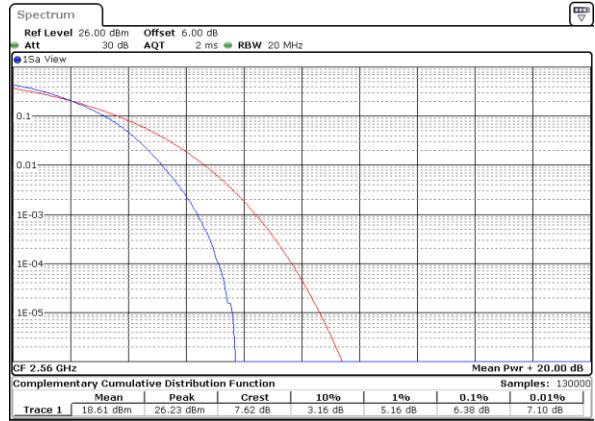

Highest Channel / Full RB

Date: 8 MAY 2020 00:58:15

LTE Band 7 / 20MHz / 64QAM

Lowest Channel / 1RB

Date: 8 MAY 2020 00:55:25

Lowest Channel / Full RB

Date: 8 MAY 2020 00:55:34

Middle Channel / 1RB

Date: 8 MAY 2020 00:55:11

Middle Channel / Full RB

Date: 8 MAY 2020 00:55:43

Highest Channel / 1RB

Date: 8 MAY 2020 00:56:00

Highest Channel / Full RB

Date: 8 MAY 2020 00:56:09

26dB Bandwidth

Mode	LTE Band 7 : 26dB BW(MHz)											
BW	1.4MHz		3MHz		5MHz		10MHz		15MHz		20MHz	
Mod.	QPSK	16QAM	QPSK	16QAM	QPSK	16QAM	QPSK	16QAM	QPSK	16QAM	QPSK	16QAM
Lowest CH	-	-	-	-	4.83	4.75	9.73	9.71	14.30	14.15	20.34	20.10
Middle CH	-	-	-	-	4.96	4.87	9.67	9.61	14.51	14.45	20.14	20.14
Highest CH	-	-	-	-	4.87	5.07	9.65	9.71	14.51	14.33	20.14	20.10
Mode	LTE Band 7 : 26dB BW(MHz)											
BW	1.4MHz		3MHz		5MHz		10MHz		15MHz		20MHz	
Mod.	64QAM		64QAM		64QAM		64QAM		64QAM		64QAM	
Lowest CH	-	-	-	-	4.93	-	9.73	-	14.24	-	20.06	-
Middle CH	-	-	-	-	4.88	-	9.89	-	14.15	-	20.18	-
Highest CH	-	-	-	-	4.90	-	9.89	-	14.33	-	20.22	-