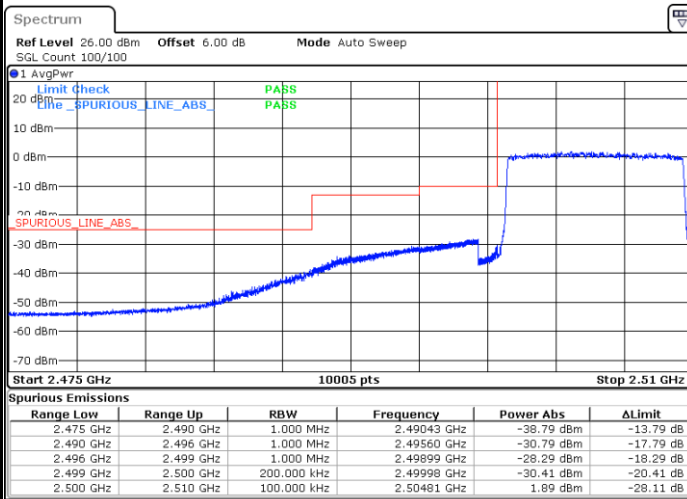

Date: 8 MAY 2020 00:14:42

LTE Band 7 / 10MHz / QPSK

Lowest Band Edge / 1 RB

Highest Band Edge / 1 RB

Date: 7 MAY 2020 23:20:05

Date: 7 MAY 2020 23:28:02

Lowest Band Edge / Full RB

Highest Band Edge / Full RB

Date: 7 MAY 2020 23:23:30

Date: 7 MAY 2020 23:24:38

LTE Band 7 / 10MHz / 16QAM

Lowest Band Edge / 1 RB

Date: 7 MAY 2020 23:21:13

Highest Band Edge / 1 RB

Date: 7 MAY 2020 23:26:54

Lowest Band Edge / Full RB

Date: 7 MAY 2020 23:22:22

Highest Band Edge / Full RB

Date: 7 MAY 2020 23:25:46

LTE Band 7 / 10MHz / 64QAM

Lowest Band Edge / 1 RB

Date: 8 MAY 2020 00:19:32

Highest Band Edge / 1 RB

Date: 8 MAY 2020 00:21:48

Lowest Band Edge / Full RB

Date: 8 MAY 2020 00:20:40

Highest Band Edge / Full RB

Date: 8 MAY 2020 00:22:56

LTE Band 7 / 15MHz / QPSK

Lowest Band Edge / 1 RB

Date: 7.MAY.2020 23:36:35

Highest Band Edge / 1 RB