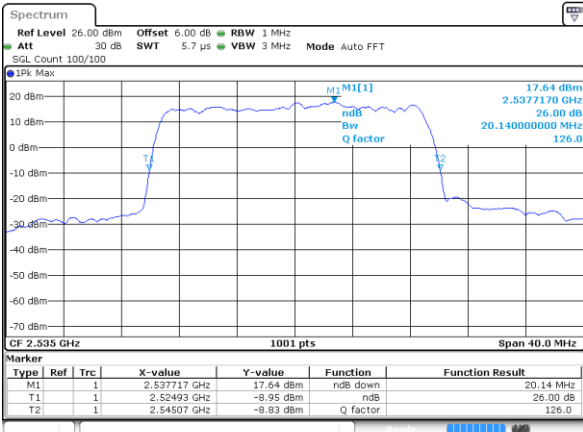

Middle Channel / 20MHz / QPSK

Date: 7 MAY 2020 23:50:56