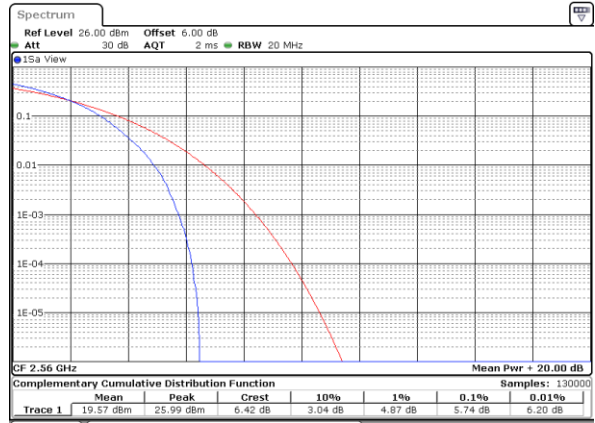

Date: 8 MAY 2020 00:57:06

Highest Channel / 1RB

Date: 8 MAY 2020 00:57:57

Highest Channel / Full RB

Date: 8 MAY 2020 00:58:06

LTE Band 7 / 20MHz / 16QAM

Lowest Channel / 1RB

Date: 8 MAY 2020 00:56:18

Lowest Channel / Full RB

Date: 8 MAY 2020 00:56:45

Middle Channel / 1RB

Date: 8 MAY 2020 00:57:25

Middle Channel / Full RB

Date: 8 MAY 2020 00:56:56

Highest Channel / 1RB

Date: 8 MAY 2020 00:57:42

Highest Channel / Full RB

Date: 8 MAY 2020 00:58:15

LTE Band 7 / 20MHz / 64QAM

Lowest Channel / 1RB

Date: 8 MAY 2020 00:55:25

Lowest Channel / Full RB

Date: 8 MAY 2020 00:55:34

Middle Channel / 1RB