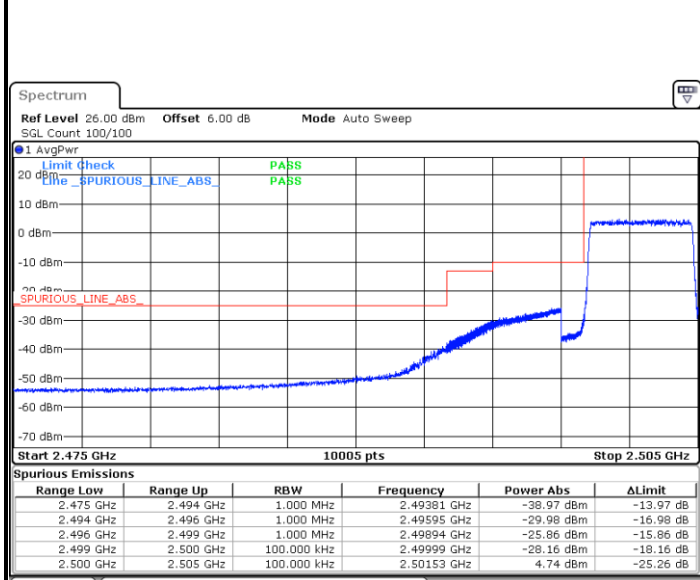

Middle Channel / 20MHz / 64QAM

Date: 8 MAY 2020 00:31:31

Highest Channel / 15MHz / 64QAM

Date: 8 MAY 2020 00:23:26

Highest Channel / 20MHz / 64QAM

Date: 8 MAY 2020 00:31:41

Conducted Band Edge

LTE Band 7 / 5MHz / 16QAM

Lowest Band Edge / 1 RB

Date: 7 MAY 2020 23:04:44

Highest Band Edge / 1 RB

Date: 7 MAY 2020 23:10:25

Lowest Band Edge / Full RB

Date: 7 MAY 2020 23:05:52

Highest Band Edge / Full RB

Date: 7 MAY 2020 23:09:17

LTE Band 7 / 5MHz / 64QAM

Lowest Band Edge / 1RB

Date: 8 MAY 2020 00:11:17

Highest Band Edge / 1 RB

Date: 8 MAY 2020 00:13:34

Lowest Band Edge / Full RB

Date: 8 MAY 2020 00:12:25

Highest Band Edge / Full RB

Date: 8 MAY 2020 00:14:42

LTE Band 7 / 10MHz / QPSK

Lowest Band Edge / 1 RB

Highest Band Edge / 1 RB

Date: 7 MAY 2020 23:20:05

Date: 7 MAY 2020 23:28:02

Lowest Band Edge / Full RB

Highest Band Edge / Full RB