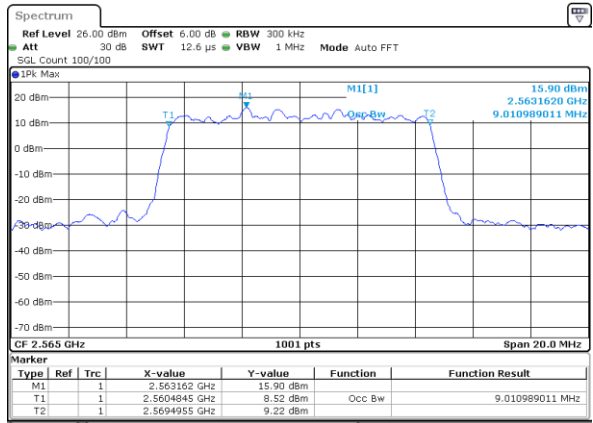

Date: 7 MAY 2020 23:01:16

Highest Channel / 5MHz / QPSK

Date: 7 MAY 2020 23:01:56

Highest Channel / 5MHz / 16QAM

Date: 7 MAY 2020 23:02:16

LTE Band 7

Lowest Channel / 10MHz / QPSK

Date: 7 MAY 2020 23:17:06

Lowest Channel / 10MHz / 16QAM

Date: 7 MAY 2020 23:17:27

Middle Channel / 10MHz / QPSK

Date: 7 MAY 2020 23:18:07

Middle Channel / 10MHz / 16QAM

Date: 7 MAY 2020 23:17:47

Highest Channel / 10MHz / QPSK

Date: 7 MAY 2020 23:18:27

Highest Channel / 10MHz / 16QAM

Date: 7 MAY 2020 23:18:47

LTE Band 7

Lowest Channel / 15MHz / QPSK

Date: 7 MAY 2020 23:33:56

Lowest Channel / 15MHz / 16QAM

Date: 7 MAY 2020 23:33:36

Middle Channel / 15MHz / QPSK