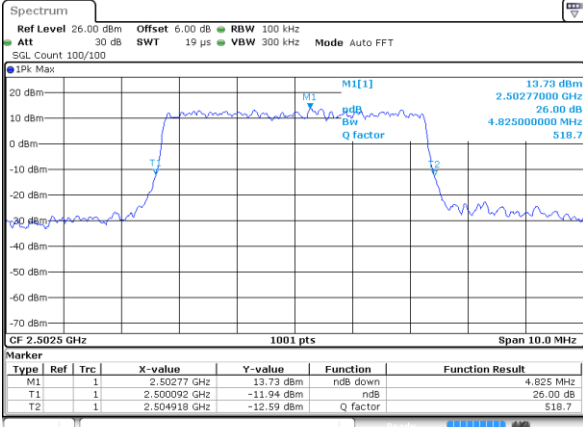

LTE Band 7

Lowest Channel / 5MHz / QPSK

Date: 7 MAY 2020 23:00:46