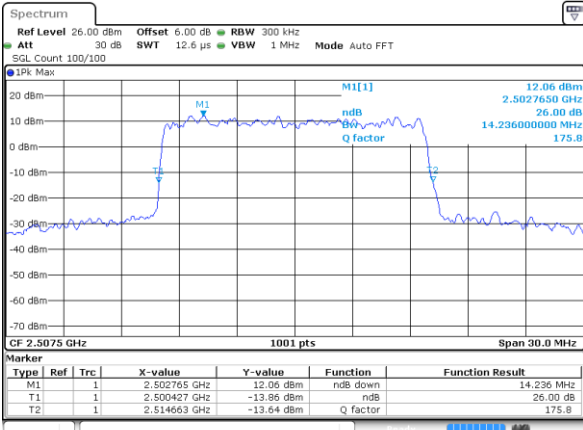

LTE Band 7

Lowest Channel / 15MHz / 64QAM

Date: 8 MAY 2020 00:23:36