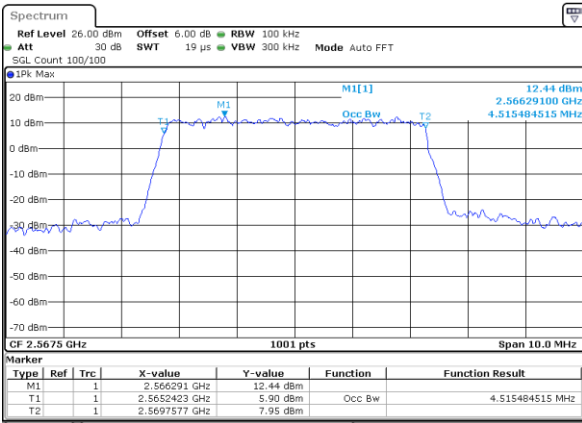

Highest Channel / 20MHz / QPSK

Date: 7 MAY 2020 23:51:47

Highest Channel / 20MHz / 16QAM

Date: 7 MAY 2020 23:51:27

LTE Band 7

Lowest Channel / 5MHz / 64QAM

Date: 8 MAY 2020 00:06:36

Lowest Channel / 10MHz / 64QAM

Date: 8 MAY 2020 00:14:51

Middle Channel / 5MHz / 64QAM

Date: 8 MAY 2020 00:06:46

Middle Channel / 10MHz / 64QAM

Date: 8 MAY 2020 00:15:02

Highest Channel / 5MHz / 64QAM

Date: 8 MAY 2020 00:06:56

Highest Channel / 10MHz / 64QAM

Date: 8 MAY 2020 00:15:12

LTE Band 7

Lowest Channel / 15MHz / 64QAM

Date: 8 MAY 2020 00:23:06

Lowest Channel / 20MHz / 64QAM

Date: 8 MAY 2020 00:31:21

Middle Channel / 15MHz / 64QAM

Date: 8 MAY 2020 00:23:16

Middle Channel / 20MHz / 64QAM

Date: 8 MAY 2020 00:31:31

Highest Channel / 15MHz / 64QAM

Date: 8 MAY 2020 00:23:26

Highest Channel / 20MHz / 64QAM

Date: 8 MAY 2020 00:31:41

Conducted Band Edge

LTE Band 7 / 5MHz / 16QAM