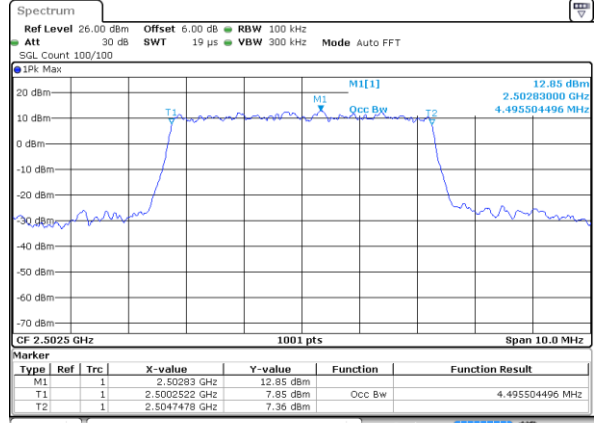

Middle Channel / 20MHz / 64QAM

Date: 8 MAY 2020 00:32:01

Highest Channel / 15MHz / 64QAM

Date: 8 MAY 2020 00:23:56

Highest Channel / 20MHz / 64QAM

Date: 8 MAY 2020 00:32:11

Occupied Bandwidth

Mode	LTE Band 7 : 99%OBW(MHz)											
BW	1.4MHz		3MHz		5MHz		10MHz		15MHz		20MHz	
Mod.	QPSK	16QAM	QPSK	16QAM	QPSK	16QAM	QPSK	16QAM	QPSK	16QAM	QPSK	16QAM
Lowest CH	-	-	-	-	4.50	4.50	8.97	9.05	13.40	13.49	18.18	18.14
Middle CH	-	-	-	-	4.49	4.48	9.01	8.93	13.37	13.43	18.26	18.42
Highest CH	-	-	-	-	4.49	4.49	9.07	9.01	13.46	13.46	18.22	18.18
Mode	LTE Band 7 : 99%OBW(MHz)											
BW	1.4MHz		3MHz		5MHz		10MHz		15MHz		20MHz	
Mod.	64QAM		64QAM		64QAM		64QAM		64QAM		64QAM	
Lowest CH	-	-	-	-	4.48	-	9.03	-	13.40	-	18.26	-
Middle CH	-	-	-	-	4.51	-	8.99	-	13.34	-	18.30	-
Highest CH	-	-	-	-	4.52	-	9.03	-	13.46	-	18.30	-

LTE Band 7

Lowest Channel / 5MHz / QPSK

Date: 7 MAY 2020 23:00:36

Lowest Channel / 5MHz / 16QAM

Date: 7 MAY 2020 23:00:56

Middle Channel / 5MHz / QPSK

Date: 7 MAY 2020 23:01:36

Middle Channel / 5MHz / 16QAM