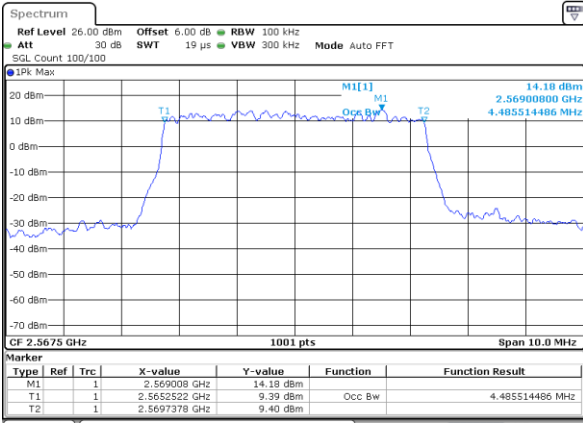

Middle Channel / 20MHz / 64QAM

Date: 8 MAY 2020 00:32:01

Highest Channel / 15MHz / 64QAM

Date: 8 MAY 2020 00:23:56

Highest Channel / 20MHz / 64QAM

Date: 8 MAY 2020 00:32:11

Occupied Bandwidth

Mode	LTE Band 7 : 99%OBW(MHz)											
BW	1.4MHz		3MHz		5MHz		10MHz		15MHz		20MHz	
Mod.	QPSK	16QAM	QPSK	16QAM	QPSK	16QAM	QPSK	16QAM	QPSK	16QAM	QPSK	16QAM
Lowest CH	-	-	-	-	4.50	4.50	8.97	9.05	13.40	13.49	18.18	18.14
Middle CH	-	-	-	-	4.49	4.48	9.01	8.93	13.37	13.43	18.26	18.42
Highest CH	-	-	-	-	4.49	4.49	9.07	9.01	13.46	13.46	18.22	18.18
Mode	LTE Band 7 : 99%OBW(MHz)											
BW	1.4MHz		3MHz		5MHz		10MHz		15MHz		20MHz	
Mod.	64QAM		64QAM		64QAM		64QAM		64QAM		64QAM	
Lowest CH	-	-	-	-	4.48	-	9.03	-	13.40	-	18.26	-
Middle CH	-	-	-	-	4.51	-	8.99	-	13.34	-	18.30	-
Highest CH	-	-	-	-	4.52	-	9.03	-	13.46	-	18.30	-

LTE Band 7

Lowest Channel / 5MHz / QPSK

Date: 7 MAY 2020 23:00:36

Lowest Channel / 5MHz / 16QAM

Date: 7 MAY 2020 23:00:56

Middle Channel / 5MHz / QPSK

Date: 7 MAY 2020 23:01:36

Middle Channel / 5MHz / 16QAM

Date: 7 MAY 2020 23:01:16

Highest Channel / 5MHz / QPSK

Date: 7 MAY 2020 23:01:56

Highest Channel / 5MHz / 16QAM

Date: 7 MAY 2020 23:02:16

LTE Band 7

Lowest Channel / 10MHz / QPSK

Date: 7 MAY 2020 23:17:06