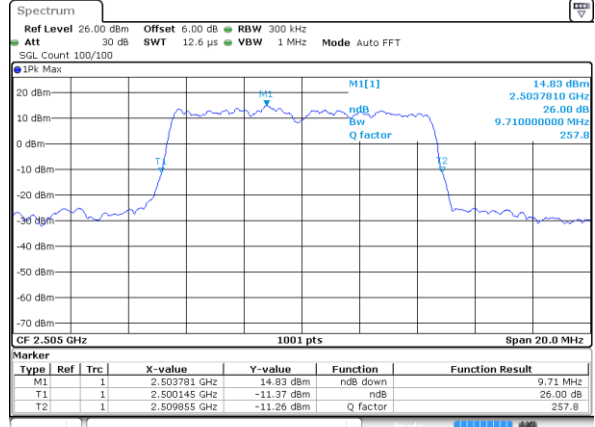

Lowest Channel / 10MHz / 16QAM

Date: 7 MAY 2020 23:17:37