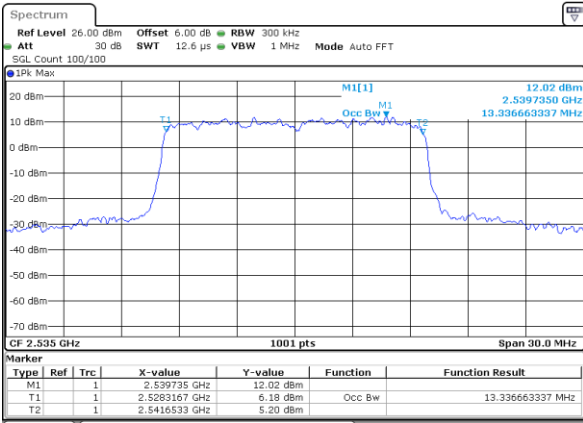

Highest Channel / 20MHz / QPSK

Date: 7 MAY 2020 23:51:47

Highest Channel / 20MHz / 16QAM

Date: 7 MAY 2020 23:51:27

LTE Band 7

Lowest Channel / 5MHz / 64QAM

Date: 8 MAY 2020 00:06:36

Lowest Channel / 10MHz / 64QAM

Date: 8 MAY 2020 00:15:12

LTE Band 7

Lowest Channel / 15MHz / 64QAM

Date: 8 MAY 2020 00:23:06

Lowest Channel / 20MHz / 64QAM

Date: 8 MAY 2020 00:31:21

Middle Channel / 15MHz / 64QAM

Date: 8 MAY 2020 00:23:16

Middle Channel / 20MHz / 64QAM

Date: 8 MAY 2020 00:31:31

Highest Channel / 15MHz / 64QAM

Date: 8 MAY 2020 00:23:26

Highest Channel / 20MHz / 64QAM

Date: 8 MAY 2020 00:31:41

Conducted Band Edge

LTE Band 7 / 5MHz / 16QAM

Lowest Band Edge / 1 RB

Date: 7 MAY 2020 23:04:44

Highest Band Edge / 1 RB

Date: 7 MAY 2020 23:10:25

Lowest Band Edge / Full RB

Date: 7 MAY 2020 23:05:52

Highest Band Edge / Full RB

Date: 7 MAY 2020 23:09:17