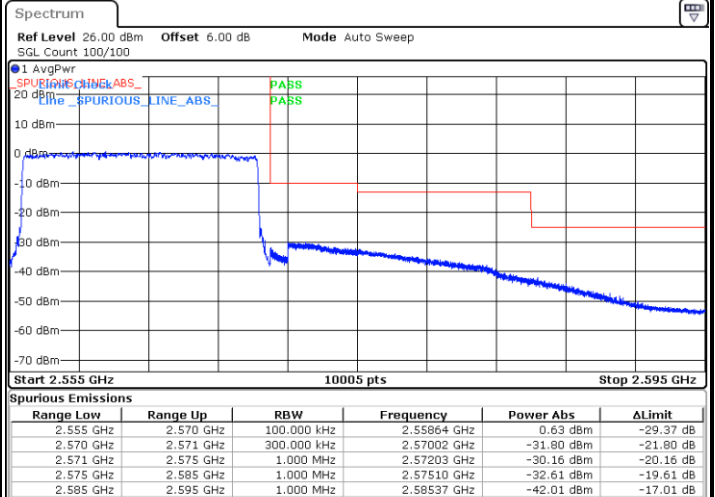

Date: 7 MAY 2020 23:22:22

Highest Band Edge / Full RB

Date: 7 MAY 2020 23:25:46

LTE Band 7 / 10MHz / 64QAM

Lowest Band Edge / 1 RB

Date: 8 MAY 2020 00:19:32

Highest Band Edge / 1 RB

Date: 8 MAY 2020 00:21:48

Lowest Band Edge / Full RB

Date: 8 MAY 2020 00:20:40

Highest Band Edge / Full RB

Date: 8 MAY 2020 00:22:56

LTE Band 7 / 15MHz / QPSK

Lowest Band Edge / 1 RB

Date: 7.MAY.2020 23:36:35

Highest Band Edge / 1 RB

Date: 7.MAY.2020 23:44:33

Lowest Band Edge / Full RB

Date: 7.MAY.2020 23:40:00

Highest Band Edge / Full RB

Date: 7.MAY.2020 23:41:08

LTE Band 7 / 15MHz / 16QAM

Lowest Band Edge / 1 RB

Date: 7.MAY.2020 23:37:43

Highest Band Edge / 1 RB

Date: 7.MAY.2020 23:43:24

Lowest Band Edge / Full RB

Date: 7.MAY.2020 23:38:52

Highest Band Edge / Full RB

Date: 7.MAY.2020 23:42:16