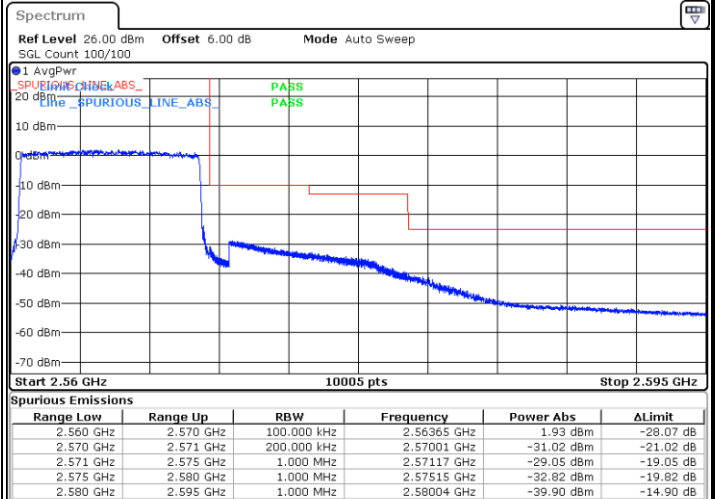

Date: 8 MAY 2020 00:14:42

LTE Band 7 / 10MHz / QPSK

Lowest Band Edge / 1 RB

Highest Band Edge / 1 RB

Date: 7 MAY 2020 23:20:05

Date: 7 MAY 2020 23:28:02

Lowest Band Edge / Full RB

Highest Band Edge / Full RB

Date: 7 MAY 2020 23:23:30

Date: 7 MAY 2020 23:24:38

LTE Band 7 / 10MHz / 16QAM

Lowest Band Edge / 1 RB

Date: 7 MAY 2020 23:21:13

Highest Band Edge / 1 RB

Date: 7 MAY 2020 23:26:54

Lowest Band Edge / Full RB

Date: 7 MAY 2020 23:22:22

Highest Band Edge / Full RB

Date: 7 MAY 2020 23:25:46

LTE Band 7 / 10MHz / 64QAM

Lowest Band Edge / 1 RB

Date: 8 MAY 2020 00:19:32

Highest Band Edge / 1 RB

Date: 8 MAY 2020 00:21:48

Lowest Band Edge / Full RB

Date: 8 MAY 2020 00:20:40

Highest Band Edge / Full RB

Date: 8 MAY 2020 00:22:56

LTE Band 7 / 15MHz / QPSK

Lowest Band Edge / 1 RB

Date: 7.MAY.2020 23:36:35

Highest Band Edge / 1 RB