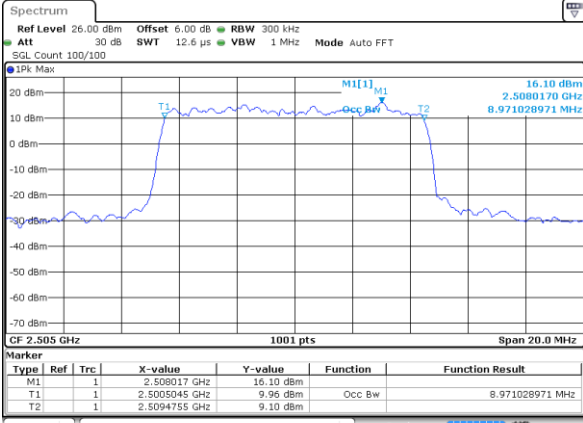

LTE Band 7

Lowest Channel / 5MHz / QPSK

Date: 7 MAY 2020 23:00:36

Lowest Channel / 5MHz / 16QAM

Date: 7 MAY 2020 23:00:56

Middle Channel / 5MHz / QPSK

Date: 7 MAY 2020 23:01:36

Middle Channel / 5MHz / 16QAM

Date: 7 MAY 2020 23:01:16

Highest Channel / 5MHz / QPSK

Date: 7 MAY 2020 23:01:56

Highest Channel / 5MHz / 16QAM

Date: 7 MAY 2020 23:02:16

LTE Band 7

Lowest Channel / 10MHz / QPSK

Date: 7 MAY 2020 23:17:06