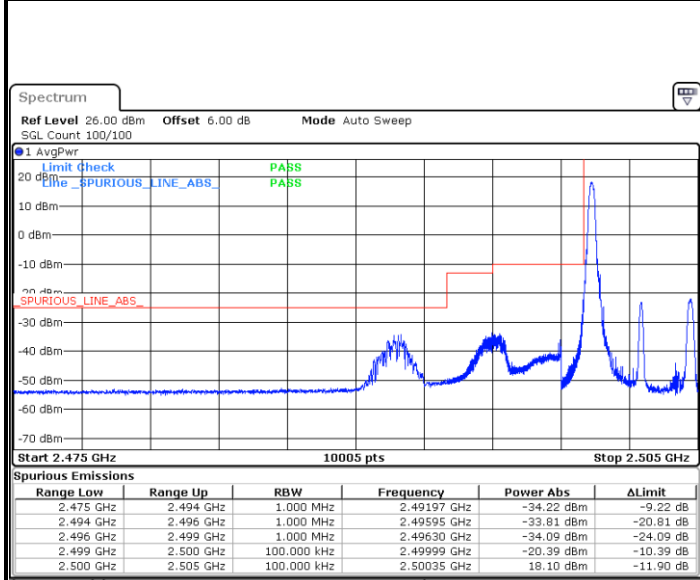

Date: 8 MAY 2020 00:15:12

LTE Band 7

Lowest Channel / 15MHz / 64QAM

Date: 8 MAY 2020 00:23:06

Lowest Channel / 20MHz / 64QAM

Date: 8 MAY 2020 00:31:21

Middle Channel / 15MHz / 64QAM

Date: 8 MAY 2020 00:23:16

Middle Channel / 20MHz / 64QAM

Date: 8 MAY 2020 00:31:31

Highest Channel / 15MHz / 64QAM

Date: 8 MAY 2020 00:23:26

Highest Channel / 20MHz / 64QAM

Date: 8 MAY 2020 00:31:41

Conducted Band Edge

LTE Band 7 / 5MHz / 16QAM

Lowest Band Edge / 1 RB

Date: 7 MAY 2020 23:04:44

Highest Band Edge / 1 RB

Date: 7 MAY 2020 23:10:25

Lowest Band Edge / Full RB

Date: 7 MAY 2020 23:05:52

Highest Band Edge / Full RB

Date: 7 MAY 2020 23:09:17

LTE Band 7 / 5MHz / 64QAM

Lowest Band Edge / 1RB

Date: 8 MAY 2020 00:11:17

Highest Band Edge / 1 RB

Date: 8 MAY 2020 00:13:34

Lowest Band Edge / Full RB

Date: 8 MAY 2020 00:12:25

Highest Band Edge / Full RB