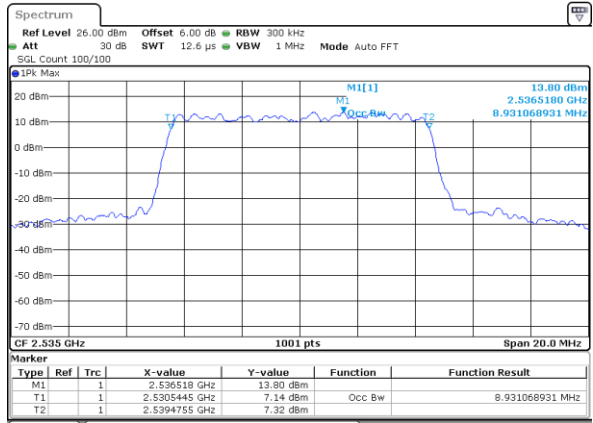

Date: 7 MAY 2020 23:01:16

Highest Channel / 5MHz / QPSK

Date: 7 MAY 2020 23:01:56

Highest Channel / 5MHz / 16QAM

Date: 7 MAY 2020 23:02:16

LTE Band 7

Lowest Channel / 10MHz / QPSK

Date: 7 MAY 2020 23:17:06

Lowest Channel / 10MHz / 16QAM

Date: 7 MAY 2020 23:17:27

Middle Channel / 10MHz / QPSK

Date: 7 MAY 2020 23:18:07

Middle Channel / 10MHz / 16QAM

Date: 7 MAY 2020 23:17:47

Highest Channel / 10MHz / QPSK

Date: 7 MAY 2020 23:18:27

Highest Channel / 10MHz / 16QAM

Date: 7 MAY 2020 23:18:47

LTE Band 7

Lowest Channel / 15MHz / QPSK

Date: 7 MAY 2020 23:33:56

Lowest Channel / 15MHz / 16QAM

Date: 7 MAY 2020 23:33:36

Middle Channel / 15MHz / QPSK