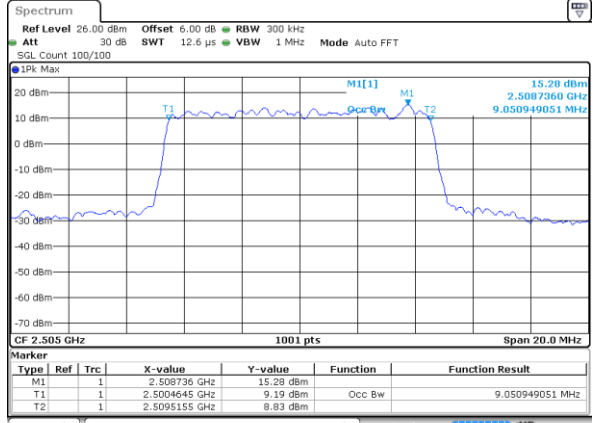

Lowest Channel / 10MHz / 16QAM

Date: 7 MAY 2020 23:17:27