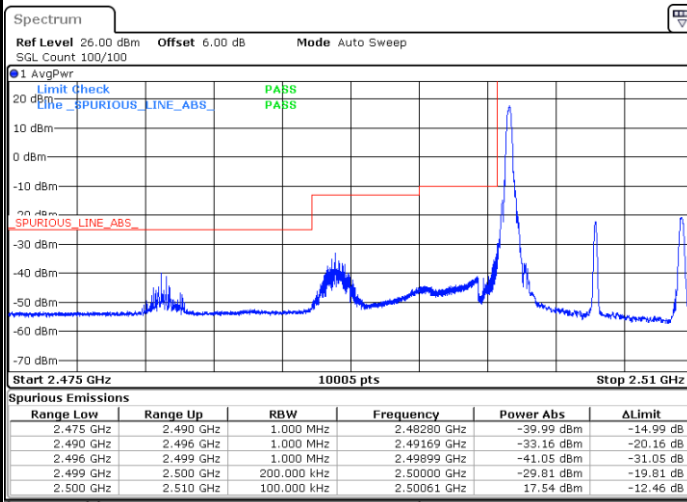

Date: 8 MAY 2020 00:14:42

LTE Band 7 / 10MHz / QPSK

Lowest Band Edge / 1 RB

Highest Band Edge / 1 RB

Date: 7 MAY 2020 23:20:05

Date: 7 MAY 2020 23:28:02

Lowest Band Edge / Full RB

Highest Band Edge / Full RB

Date: 7 MAY 2020 23:23:30

Date: 7 MAY 2020 23:24:38

LTE Band 7 / 10MHz / 16QAM

Lowest Band Edge / 1 RB

Date: 7 MAY 2020 23:21:13

Highest Band Edge / 1 RB

Date: 7 MAY 2020 23:26:54

Lowest Band Edge / Full RB

Date: 7 MAY 2020 23:22:22

Highest Band Edge / Full RB

Date: 7 MAY 2020 23:25:46

LTE Band 7 / 10MHz / 64QAM

Lowest Band Edge / 1 RB

Date: 8 MAY 2020 00:19:32

Highest Band Edge / 1 RB

Date: 8 MAY 2020 00:21:48

Lowest Band Edge / Full RB

Date: 8 MAY 2020 00:20:40

Highest Band Edge / Full RB

Date: 8 MAY 2020 00:22:56

LTE Band 7 / 15MHz / QPSK

Lowest Band Edge / 1 RB

Date: 7.MAY.2020 23:36:35

Highest Band Edge / 1 RB