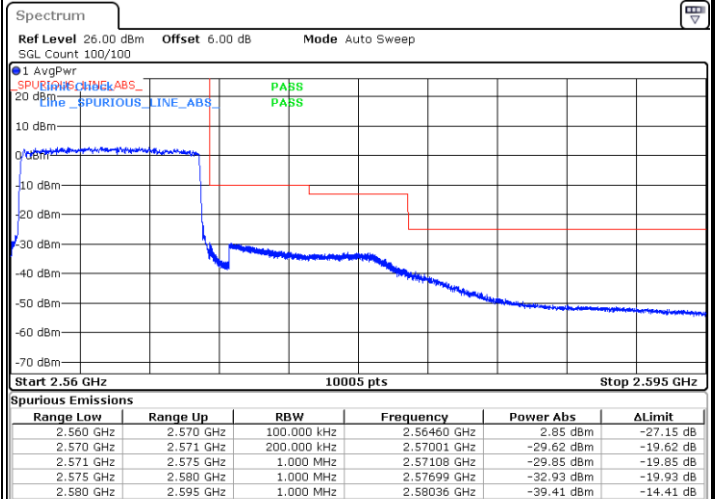

LTE Band 7 / 5MHz / 64QAM

Lowest Band Edge / 1RB

Date: 8 MAY 2020 00:11:17

Highest Band Edge / 1 RB

Date: 8 MAY 2020 00:13:34

Lowest Band Edge / Full RB

Date: 8 MAY 2020 00:12:25

Highest Band Edge / Full RB

Date: 8 MAY 2020 00:14:42

LTE Band 7 / 10MHz / QPSK

Lowest Band Edge / 1 RB

Highest Band Edge / 1 RB

Date: 7 MAY 2020 23:20:05

Date: 7 MAY 2020 23:28:02

Lowest Band Edge / Full RB

Highest Band Edge / Full RB

Date: 7 MAY 2020 23:23:30

Date: 7 MAY 2020 23:24:38

LTE Band 7 / 10MHz / 16QAM

Lowest Band Edge / 1 RB

Date: 7 MAY 2020 23:21:13

Highest Band Edge / 1 RB

Date: 7 MAY 2020 23:26:54

Lowest Band Edge / Full RB

Date: 7 MAY 2020 23:22:22

Highest Band Edge / Full RB

Date: 7 MAY 2020 23:25:46

LTE Band 7 / 10MHz / 64QAM

Lowest Band Edge / 1 RB

Date: 8 MAY 2020 00:19:32

Highest Band Edge / 1 RB

Date: 8 MAY 2020 00:21:48