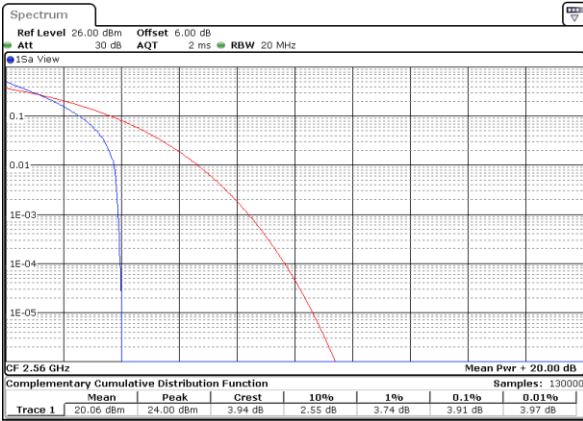

LTE Band 7 / 20MHz / QPSK

Lowest Channel / 1RB

Date: 8 MAY 2020 00:56:27

Lowest Channel / Full RB

Date: 8 MAY 2020 00:56:36

Middle Channel / 1RB

Date: 8 MAY 2020 00:57:15

Middle Channel / Full RB

Date: 8 MAY 2020 00:57:06

Highest Channel / 1RB

Date: 8 MAY 2020 00:57:57

Highest Channel / Full RB

Date: 8 MAY 2020 00:58:06

LTE Band 7 / 20MHz / 16QAM

Lowest Channel / 1RB

Date: 8 MAY 2020 00:56:18