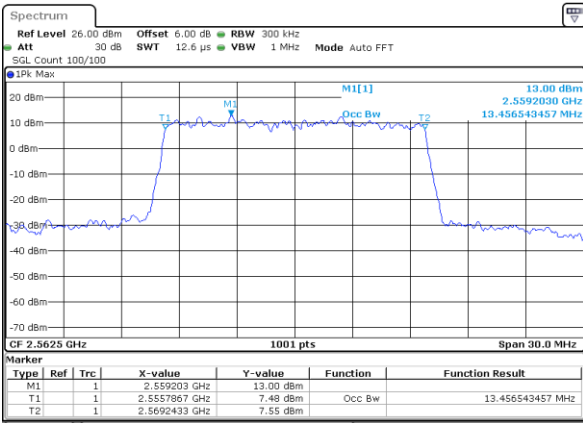

Date: 8 MAY 2020 00:15:12

LTE Band 7

Lowest Channel / 15MHz / 64QAM

Date: 8 MAY 2020 00:23:06

Lowest Channel / 20MHz / 64QAM

Date: 8 MAY 2020 00:31:21

Middle Channel / 15MHz / 64QAM

Date: 8 MAY 2020 00:23:16

Middle Channel / 20MHz / 64QAM

Date: 8 MAY 2020 00:31:31

Highest Channel / 15MHz / 64QAM

Date: 8 MAY 2020 00:23:26

Highest Channel / 20MHz / 64QAM

Date: 8 MAY 2020 00:31:41

Conducted Band Edge

LTE Band 7 / 5MHz / 16QAM

Lowest Band Edge / 1 RB

Date: 7 MAY 2020 23:04:44

Highest Band Edge / 1 RB

Date: 7 MAY 2020 23:10:25

Lowest Band Edge / Full RB

Date: 7 MAY 2020 23:05:52

Highest Band Edge / Full RB

Date: 7 MAY 2020 23:09:17