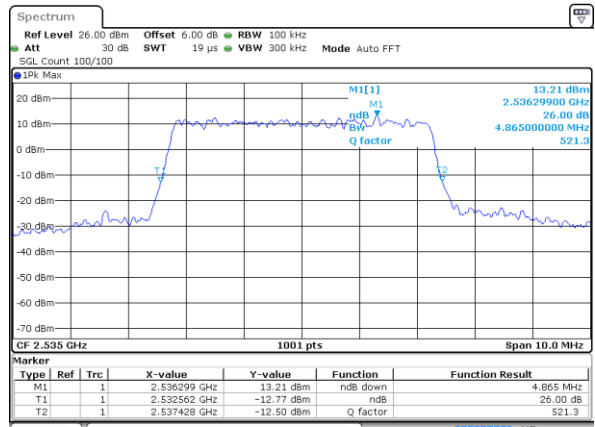

Mode	LTE Band 7 : 26dB BW(MHz)											
BW	1.4MHz		3MHz		5MHz		10MHz		15MHz		20MHz	
Mod.	QPSK	16QAM	QPSK	16QAM	QPSK	16QAM	QPSK	16QAM	QPSK	16QAM	QPSK	16QAM
Lowest CH	-	-	-	-	4.83	4.75	9.73	9.71	14.30	14.15	20.34	20.10
Middle CH	-	-	-	-	4.96	4.87	9.67	9.61	14.51	14.45	20.14	20.14
Highest CH	-	-	-	-	4.87	5.07	9.65	9.71	14.51	14.33	20.14	20.10
Mode	LTE Band 7 : 26dB BW(MHz)											
BW	1.4MHz		3MHz		5MHz		10MHz		15MHz		20MHz	
Mod.	64QAM		64QAM		64QAM		64QAM		64QAM		64QAM	
Lowest CH	-	-	-	-	4.93	-	9.73	-	14.24	-	20.06	-
Middle CH	-	-	-	-	4.88	-	9.89	-	14.15	-	20.18	-
Highest CH	-	-	-	-	4.90	-	9.89	-	14.33	-	20.22	-

LTE Band 7

Lowest Channel / 5MHz / QPSK

Date: 7 MAY 2020 23:00:46

Lowest Channel / 5MHz / 16QAM

Date: 7 MAY 2020 23:01:06

Middle Channel / 5MHz / QPSK

Date: 7 MAY 2020 23:01:46

Middle Channel / 5MHz / 16QAM

Date: 7 MAY 2020 23:01:26

Highest Channel / 5MHz / QPSK

Date: 7 MAY 2020 23:02:06

Highest Channel / 5MHz / 16QAM

Date: 7 MAY 2020 23:02:26

LTE Band 7

Lowest Channel / 10MHz / QPSK

Date: 7 MAY 2020 23:17:17