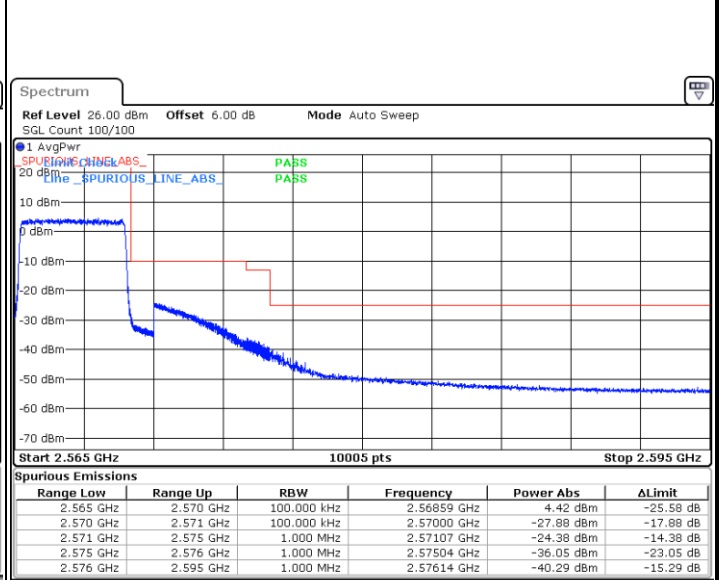

Middle Channel / 20MHz / 64QAM

Date: 8 MAY 2020 00:31:31

Highest Channel / 15MHz / 64QAM

Date: 8 MAY 2020 00:23:26

Highest Channel / 20MHz / 64QAM

Date: 8 MAY 2020 00:31:41

Conducted Band Edge

LTE Band 7 / 5MHz / 16QAM

Lowest Band Edge / 1 RB

Date: 7 MAY 2020 23:04:44

Highest Band Edge / 1 RB

Date: 7 MAY 2020 23:10:25

Lowest Band Edge / Full RB

Date: 7 MAY 2020 23:05:52

Highest Band Edge / Full RB

Date: 7 MAY 2020 23:09:17

LTE Band 7 / 5MHz / 64QAM

Lowest Band Edge / 1RB

Date: 8 MAY 2020 00:11:17

Highest Band Edge / 1 RB

Date: 8 MAY 2020 00:13:34

Lowest Band Edge / Full RB

Date: 8 MAY 2020 00:12:25

Highest Band Edge / Full RB

Date: 8 MAY 2020 00:14:42

LTE Band 7 / 10MHz / QPSK

Lowest Band Edge / 1 RB

Highest Band Edge / 1 RB

Date: 7 MAY 2020 23:20:05

Date: 7 MAY 2020 23:28:02

Lowest Band Edge / Full RB

Highest Band Edge / Full RB