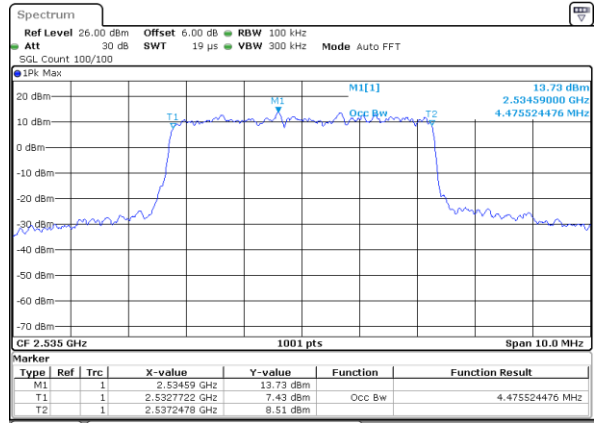

Middle Channel / 20MHz / 64QAM

Date: 8 MAY 2020 00:32:01

Highest Channel / 15MHz / 64QAM

Date: 8 MAY 2020 00:23:56

Highest Channel / 20MHz / 64QAM

Date: 8 MAY 2020 00:32:11

Occupied Bandwidth

Mode	LTE Band 7 : 99%OBW(MHz)											
BW	1.4MHz		3MHz		5MHz		10MHz		15MHz		20MHz	
Mod.	QPSK	16QAM	QPSK	16QAM	QPSK	16QAM	QPSK	16QAM	QPSK	16QAM	QPSK	16QAM
Lowest CH	-	-	-	-	4.50	4.50	8.97	9.05	13.40	13.49	18.18	18.14
Middle CH	-	-	-	-	4.49	4.48	9.01	8.93	13.37	13.43	18.26	18.42
Highest CH	-	-	-	-	4.49	4.49	9.07	9.01	13.46	13.46	18.22	18.18
Mode	LTE Band 7 : 99%OBW(MHz)											
BW	1.4MHz		3MHz		5MHz		10MHz		15MHz		20MHz	
Mod.	64QAM		64QAM		64QAM		64QAM		64QAM		64QAM	
Lowest CH	-	-	-	-	4.48	-	9.03	-	13.40	-	18.26	-
Middle CH	-	-	-	-	4.51	-	8.99	-	13.34	-	18.30	-
Highest CH	-	-	-	-	4.52	-	9.03	-	13.46	-	18.30	-

LTE Band 7

Lowest Channel / 5MHz / QPSK

Date: 7 MAY 2020 23:00:36

Lowest Channel / 5MHz / 16QAM

Date: 7 MAY 2020 23:00:56

Middle Channel / 5MHz / QPSK

Date: 7 MAY 2020 23:01:36

Middle Channel / 5MHz / 16QAM

Date: 7 MAY 2020 23:01:16

Highest Channel / 5MHz / QPSK

Date: 7 MAY 2020 23:01:56

Highest Channel / 5MHz / 16QAM

Date: 7 MAY 2020 23:02:16

LTE Band 7

Lowest Channel / 10MHz / QPSK

Date: 7 MAY 2020 23:17:06