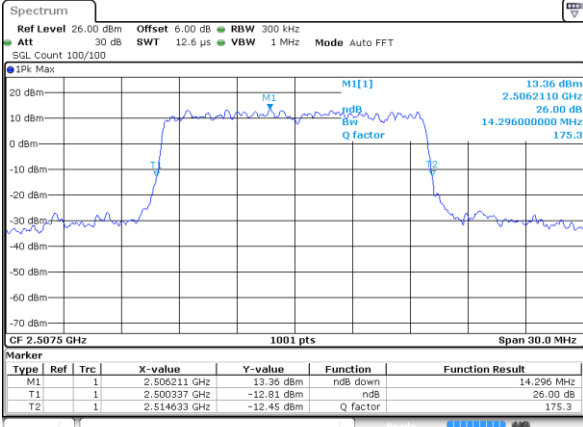

Highest Channel / 10MHz / 16QAM

Date: 7 MAY 2020 23:18:57

LTE Band 7

Lowest Channel / 15MHz / QPSK

Date: 7 MAY 2020 23:34:06

Lowest Channel / 15MHz / 16QAM

Date: 7 MAY 2020 23:33:46

Middle Channel / 15MHz / QPSK

Date: 7 MAY 2020 23:34:26

Middle Channel / 15MHz / 16QAM

Date: 7 MAY 2020 23:34:46

Highest Channel / 15MHz / QPSK

Date: 7 MAY 2020 23:35:26

Highest Channel / 15MHz / 16QAM

Date: 7 MAY 2020 23:35:06

LTE Band 7