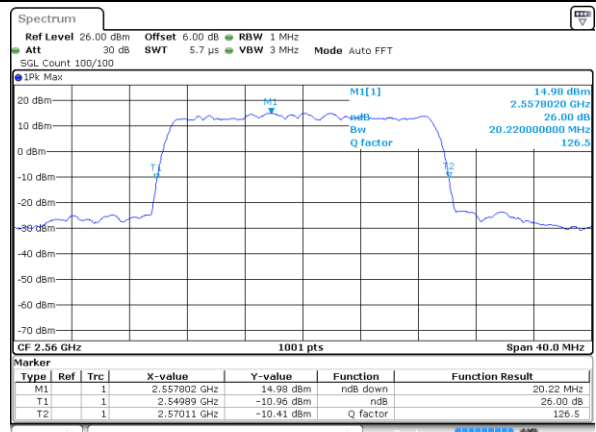

Middle Channel / 20MHz / 64QAM

Date: 8 MAY 2020 00:32:01

Highest Channel / 15MHz / 64QAM

Date: 8 MAY 2020 00:23:56

Highest Channel / 20MHz / 64QAM

Date: 8 MAY 2020 00:32:11

Occupied Bandwidth

Mode	LTE Band 7 : 99%OBW(MHz)											
BW	1.4MHz		3MHz		5MHz		10MHz		15MHz		20MHz	
Mod.	QPSK	16QAM	QPSK	16QAM	QPSK	16QAM	QPSK	16QAM	QPSK	16QAM	QPSK	16QAM
Lowest CH	-	-	-	-	4.50	4.50	8.97	9.05	13.40	13.49	18.18	18.14
Middle CH	-	-	-	-	4.49	4.48	9.01	8.93	13.37	13.43	18.26	18.42
Highest CH	-	-	-	-	4.49	4.49	9.07	9.01	13.46	13.46	18.22	18.18
Mode	LTE Band 7 : 99%OBW(MHz)											
BW	1.4MHz		3MHz		5MHz		10MHz		15MHz		20MHz	
Mod.	64QAM		64QAM		64QAM		64QAM		64QAM		64QAM	
Lowest CH	-	-	-	-	4.48	-	9.03	-	13.40	-	18.26	-
Middle CH	-	-	-	-	4.51	-	8.99	-	13.34	-	18.30	-
Highest CH	-	-	-	-	4.52	-	9.03	-	13.46	-	18.30	-

LTE Band 7

Lowest Channel / 5MHz / QPSK

Date: 7 MAY 2020 23:00:36

Lowest Channel / 5MHz / 16QAM

Date: 7 MAY 2020 23:00:56

Middle Channel / 5MHz / QPSK

Date: 7 MAY 2020 23:01:36

Middle Channel / 5MHz / 16QAM

Date: 7 MAY 2020 23:01:16

Highest Channel / 5MHz / QPSK

Date: 7 MAY 2020 23:01:56

Highest Channel / 5MHz / 16QAM

Date: 7 MAY 2020 23:02:16

LTE Band 7

Lowest Channel / 10MHz / QPSK

Date: 7 MAY 2020 23:17:06