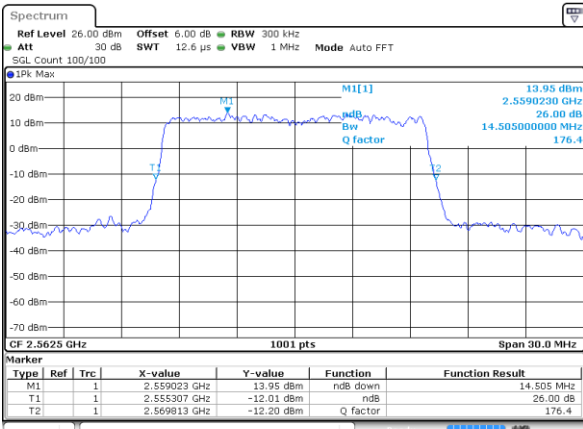

Highest Channel / 10MHz / 16QAM

Date: 7 MAY 2020 23:18:57

LTE Band 7

Lowest Channel / 15MHz / QPSK

Date: 7 MAY 2020 23:34:06

Lowest Channel / 15MHz / 16QAM

Date: 7 MAY 2020 23:33:46

Middle Channel / 15MHz / QPSK

Date: 7 MAY 2020 23:34:26

Middle Channel / 15MHz / 16QAM

Date: 7 MAY 2020 23:34:46

Highest Channel / 15MHz / QPSK

Date: 7 MAY 2020 23:35:26

Highest Channel / 15MHz / 16QAM

Date: 7 MAY 2020 23:35:06

LTE Band 7