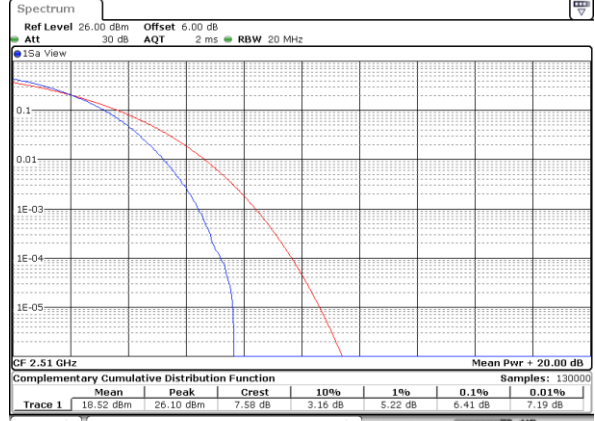

Highest Channel / Full RB

Date: 8 MAY 2020 00:58:15

LTE Band 7 / 20MHz / 64QAM

Lowest Channel / 1RB

Date: 8 MAY 2020 00:55:25

Lowest Channel / Full RB

Date: 8 MAY 2020 00:55:34

Middle Channel / 1RB

Date: 8 MAY 2020 00:55:11

Middle Channel / Full RB

Date: 8 MAY 2020 00:55:43

Highest Channel / 1RB

Date: 8 MAY 2020 00:56:00

Highest Channel / Full RB

Date: 8 MAY 2020 00:56:09

26dB Bandwidth

Mode	LTE Band 7 : 26dB BW(MHz)											
BW	1.4MHz		3MHz		5MHz		10MHz		15MHz		20MHz	
Mod.	QPSK	16QAM	QPSK	16QAM	QPSK	16QAM	QPSK	16QAM	QPSK	16QAM	QPSK	16QAM
Lowest CH	-	-	-	-	4.83	4.75	9.73	9.71	14.30	14.15	20.34	20.10
Middle CH	-	-	-	-	4.96	4.87	9.67	9.61	14.51	14.45	20.14	20.14
Highest CH	-	-	-	-	4.87	5.07	9.65	9.71	14.51	14.33	20.14	20.10
Mode	LTE Band 7 : 26dB BW(MHz)											
BW	1.4MHz		3MHz		5MHz		10MHz		15MHz		20MHz	
Mod.	64QAM		64QAM		64QAM		64QAM		64QAM		64QAM	
Lowest CH	-	-	-	-	4.93	-	9.73	-	14.24	-	20.06	-
Middle CH	-	-	-	-	4.88	-	9.89	-	14.15	-	20.18	-
Highest CH	-	-	-	-	4.90	-	9.89	-	14.33	-	20.22	-