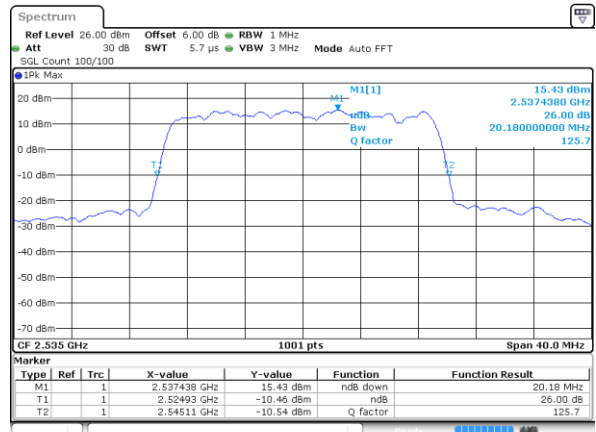

Date: 8 MAY 2020 00:15:42

LTE Band 7

Lowest Channel / 15MHz / 64QAM

Date: 8 MAY 2020 00:23:36

Lowest Channel / 20MHz / 64QAM

Date: 8 MAY 2020 00:31:51

Middle Channel / 15MHz / 64QAM

Date: 8 MAY 2020 00:23:46

Middle Channel / 20MHz / 64QAM

Date: 8 MAY 2020 00:32:01

Highest Channel / 15MHz / 64QAM

Date: 8 MAY 2020 00:23:56

Highest Channel / 20MHz / 64QAM

Date: 8 MAY 2020 00:32:11

Occupied Bandwidth

Mode	LTE Band 7 : 99%OBW(MHz)											
BW	1.4MHz		3MHz		5MHz		10MHz		15MHz		20MHz	
Mod.	QPSK	16QAM	QPSK	16QAM	QPSK	16QAM	QPSK	16QAM	QPSK	16QAM	QPSK	16QAM
Lowest CH	-	-	-	-	4.50	4.50	8.97	9.05	13.40	13.49	18.18	18.14
Middle CH	-	-	-	-	4.49	4.48	9.01	8.93	13.37	13.43	18.26	18.42
Highest CH	-	-	-	-	4.49	4.49	9.07	9.01	13.46	13.46	18.22	18.18
Mode	LTE Band 7 : 99%OBW(MHz)											
BW	1.4MHz		3MHz		5MHz		10MHz		15MHz		20MHz	
Mod.	64QAM		64QAM		64QAM		64QAM		64QAM		64QAM	
Lowest CH	-	-	-	-	4.48	-	9.03	-	13.40	-	18.26	-
Middle CH	-	-	-	-	4.51	-	8.99	-	13.34	-	18.30	-
Highest CH	-	-	-	-	4.52	-	9.03	-	13.46	-	18.30	-