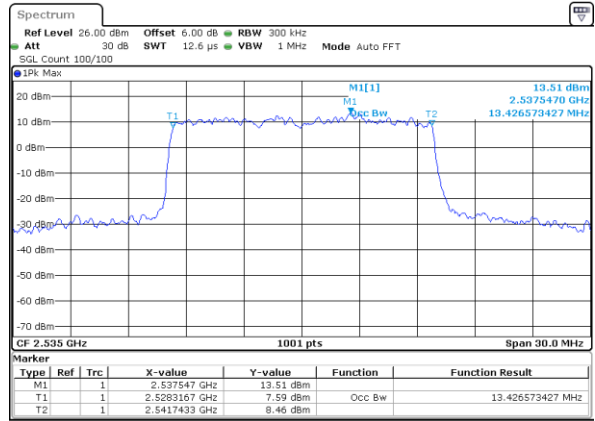

Highest Channel / 10MHz / 16QAM

Date: 7 MAY 2020 23:18:47

LTE Band 7

Lowest Channel / 15MHz / QPSK

Date: 7 MAY 2020 23:33:56

Lowest Channel / 15MHz / 16QAM

Date: 7 MAY 2020 23:33:36

Middle Channel / 15MHz / QPSK

Date: 7 MAY 2020 23:34:16

Middle Channel / 15MHz / 16QAM

Date: 7 MAY 2020 23:34:36

Highest Channel / 15MHz / QPSK

Date: 7 MAY 2020 23:35:16

Highest Channel / 15MHz / 16QAM

Date: 7 MAY 2020 23:34:56

LTE Band 7