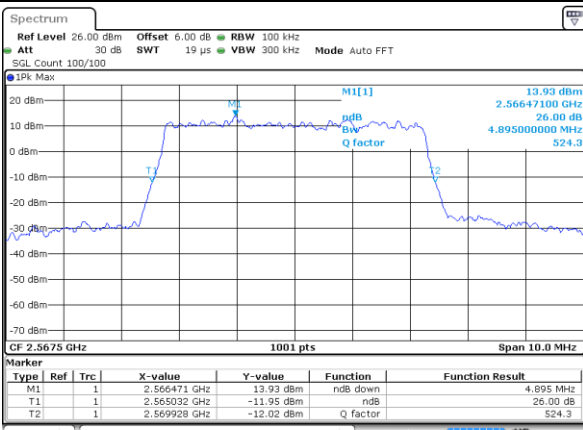

Highest Channel / 20MHz / QPSK

Date: 7 MAY 2020 23:51:57

Highest Channel / 20MHz / 16QAM

Date: 7 MAY 2020 23:51:37

LTE Band 7

Lowest Channel / 5MHz / 64QAM

Date: 8 MAY 2020 00:07:06

Lowest Channel / 10MHz / 64QAM

Date: 8 MAY 2020 00:15:22

Middle Channel / 5MHz / 64QAM

Date: 8 MAY 2020 00:07:16

Middle Channel / 10MHz / 64QAM

Date: 8 MAY 2020 00:15:32

Highest Channel / 5MHz / 64QAM

Date: 8 MAY 2020 00:07:27

Highest Channel / 10MHz / 64QAM

Date: 8 MAY 2020 00:15:42

LTE Band 7

Lowest Channel / 15MHz / 64QAM

Date: 8 MAY 2020 00:23:36

Lowest Channel / 20MHz / 64QAM

Date: 8 MAY 2020 00:31:51

Middle Channel / 15MHz / 64QAM

Date: 8 MAY 2020 00:23:46