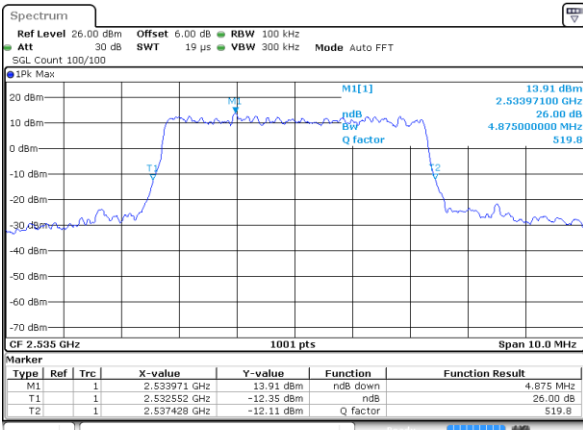

Middle Channel / 5MHz / 64QAM

Date: 8 MAY 2020 00:07:16