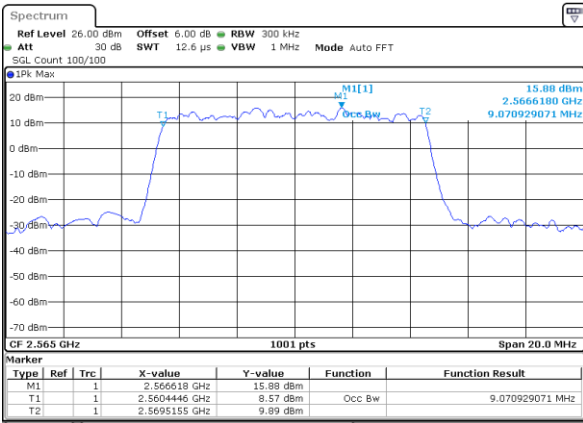

Date: 7 MAY 2020 23:01:16

Highest Channel / 5MHz / QPSK

Date: 7 MAY 2020 23:01:56

Highest Channel / 5MHz / 16QAM

Date: 7 MAY 2020 23:02:16

LTE Band 7

Lowest Channel / 10MHz / QPSK

Date: 7 MAY 2020 23:17:06

Lowest Channel / 10MHz / 16QAM

Date: 7 MAY 2020 23:17:27

Middle Channel / 10MHz / QPSK

Date: 7 MAY 2020 23:18:07

Middle Channel / 10MHz / 16QAM

Date: 7 MAY 2020 23:17:47

Highest Channel / 10MHz / QPSK

Date: 7 MAY 2020 23:18:27

Highest Channel / 10MHz / 16QAM

Date: 7 MAY 2020 23:18:47

LTE Band 7

Lowest Channel / 15MHz / QPSK

Date: 7 MAY 2020 23:33:56

Lowest Channel / 15MHz / 16QAM

Date: 7 MAY 2020 23:33:36

Middle Channel / 15MHz / QPSK