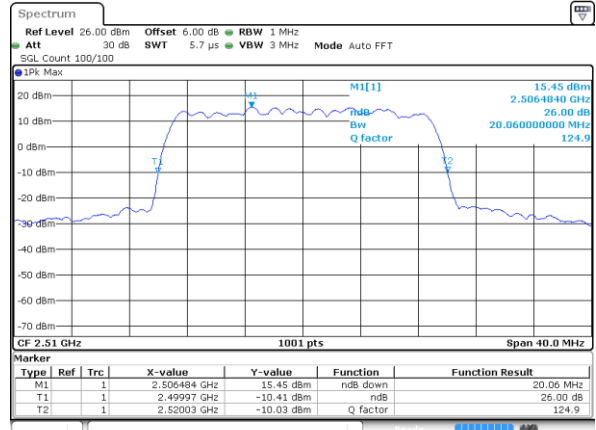

Date: 8 MAY 2020 00:15:42

LTE Band 7

Lowest Channel / 15MHz / 64QAM

Date: 8 MAY 2020 00:23:36

Lowest Channel / 20MHz / 64QAM

Date: 8 MAY 2020 00:31:51

Middle Channel / 15MHz / 64QAM

Date: 8 MAY 2020 00:23:46

Middle Channel / 20MHz / 64QAM

Date: 8 MAY 2020 00:32:01

Highest Channel / 15MHz / 64QAM

Date: 8 MAY 2020 00:23:56

Highest Channel / 20MHz / 64QAM

Date: 8 MAY 2020 00:32:11

Occupied Bandwidth

Mode	LTE Band 7 : 99%OBW(MHz)											
BW	1.4MHz		3MHz		5MHz		10MHz		15MHz		20MHz	
Mod.	QPSK	16QAM	QPSK	16QAM	QPSK	16QAM	QPSK	16QAM	QPSK	16QAM	QPSK	16QAM
Lowest CH	-	-	-	-	4.50	4.50	8.97	9.05	13.40	13.49	18.18	18.14
Middle CH	-	-	-	-	4.49	4.48	9.01	8.93	13.37	13.43	18.26	18.42
Highest CH	-	-	-	-	4.49	4.49	9.07	9.01	13.46	13.46	18.22	18.18
Mode	LTE Band 7 : 99%OBW(MHz)											
BW	1.4MHz		3MHz		5MHz		10MHz		15MHz		20MHz	
Mod.	64QAM		64QAM		64QAM		64QAM		64QAM		64QAM	
Lowest CH	-	-	-	-	4.48	-	9.03	-	13.40	-	18.26	-
Middle CH	-	-	-	-	4.51	-	8.99	-	13.34	-	18.30	-
Highest CH	-	-	-	-	4.52	-	9.03	-	13.46	-	18.30	-