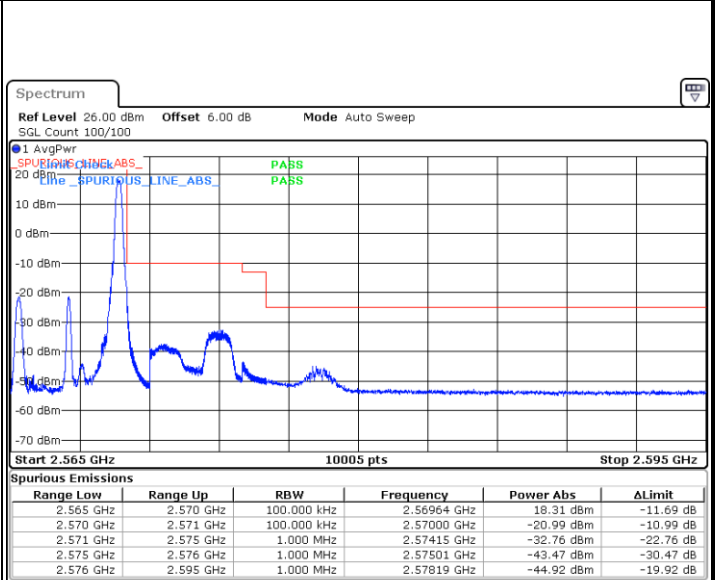

Middle Channel / 20MHz / 64QAM

Date: 8 MAY 2020 00:31:31

Highest Channel / 15MHz / 64QAM

Date: 8 MAY 2020 00:23:26

Highest Channel / 20MHz / 64QAM

Date: 8 MAY 2020 00:31:41

Conducted Band Edge

LTE Band 7 / 5MHz / 16QAM

Lowest Band Edge / 1 RB

Date: 7 MAY 2020 23:04:44

Highest Band Edge / 1 RB

Date: 7 MAY 2020 23:10:25

Lowest Band Edge / Full RB

Date: 7 MAY 2020 23:05:52

Highest Band Edge / Full RB

Date: 7 MAY 2020 23:09:17

LTE Band 7 / 5MHz / 64QAM

Lowest Band Edge / 1RB

Date: 8 MAY 2020 00:11:17

Highest Band Edge / 1 RB

Date: 8 MAY 2020 00:13:34

Lowest Band Edge / Full RB

Date: 8 MAY 2020 00:12:25

Highest Band Edge / Full RB

Date: 8 MAY 2020 00:14:42

LTE Band 7 / 10MHz / QPSK

Lowest Band Edge / 1 RB

Highest Band Edge / 1 RB

Date: 7 MAY 2020 23:20:05

Date: 7 MAY 2020 23:28:02

Lowest Band Edge / Full RB

Highest Band Edge / Full RB