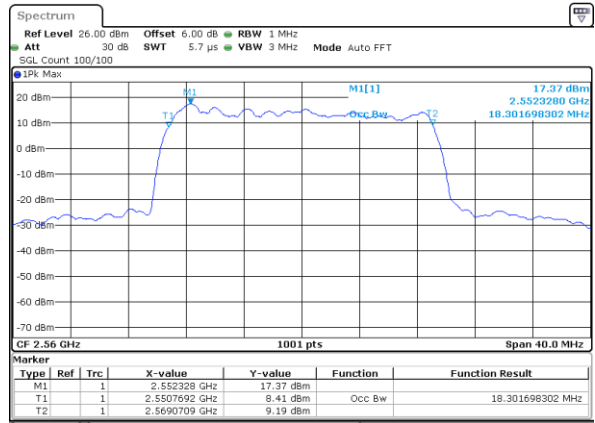

Date: 8 MAY 2020 00:15:12

LTE Band 7

Lowest Channel / 15MHz / 64QAM

Date: 8 MAY 2020 00:23:06

Lowest Channel / 20MHz / 64QAM

Date: 8 MAY 2020 00:31:21

Middle Channel / 15MHz / 64QAM

Date: 8 MAY 2020 00:23:16

Middle Channel / 20MHz / 64QAM

Date: 8 MAY 2020 00:31:31

Highest Channel / 15MHz / 64QAM

Date: 8 MAY 2020 00:23:26

Highest Channel / 20MHz / 64QAM

Date: 8 MAY 2020 00:31:41

Conducted Band Edge

LTE Band 7 / 5MHz / 16QAM

Lowest Band Edge / 1 RB

Date: 7 MAY 2020 23:04:44

Highest Band Edge / 1 RB

Date: 7 MAY 2020 23:10:25

Lowest Band Edge / Full RB

Date: 7 MAY 2020 23:05:52

Highest Band Edge / Full RB

Date: 7 MAY 2020 23:09:17

LTE Band 7 / 5MHz / 64QAM

Lowest Band Edge / 1RB

Date: 8 MAY 2020 00:11:17

Highest Band Edge / 1 RB

Date: 8 MAY 2020 00:13:34

Lowest Band Edge / Full RB

Date: 8 MAY 2020 00:12:25

Highest Band Edge / Full RB