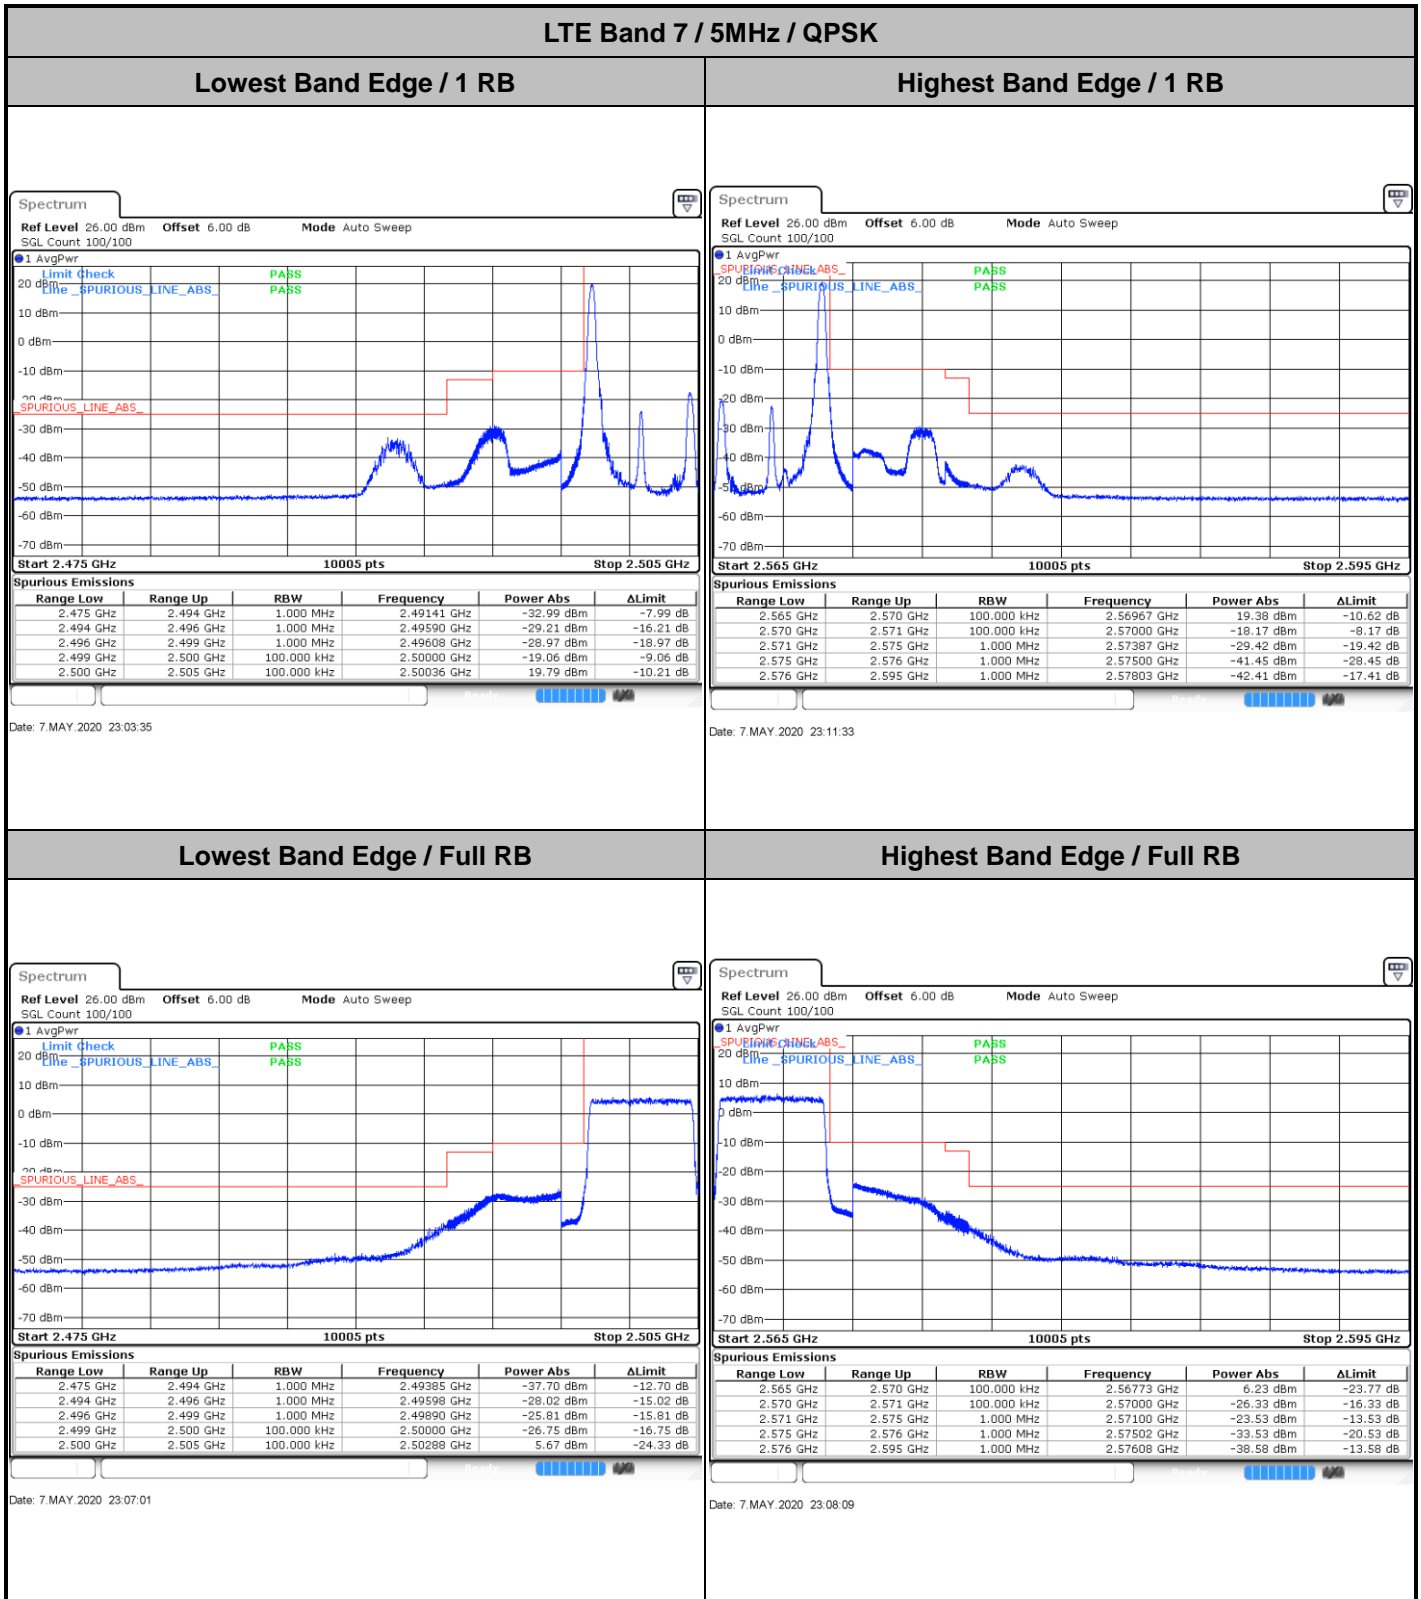

Date: 8 MAY 2020 00:15:12

LTE Band 7

Lowest Channel / 15MHz / 64QAM

Date: 8 MAY 2020 00:23:06

Lowest Channel / 20MHz / 64QAM

Date: 8 MAY 2020 00:31:21

Middle Channel / 15MHz / 64QAM

Date: 8 MAY 2020 00:23:16

Middle Channel / 20MHz / 64QAM

Date: 8 MAY 2020 00:31:31

Highest Channel / 15MHz / 64QAM

Date: 8 MAY 2020 00:23:26

Highest Channel / 20MHz / 64QAM

Date: 8 MAY 2020 00:31:41

Conducted Band Edge

LTE Band 7 / 5MHz / 16QAM

Lowest Band Edge / 1 RB

Date: 7 MAY 2020 23:04:44

Highest Band Edge / 1 RB

Date: 7 MAY 2020 23:10:25

Lowest Band Edge / Full RB

Date: 7 MAY 2020 23:05:52

Highest Band Edge / Full RB

Date: 7 MAY 2020 23:09:17

LTE Band 7 / 5MHz / 64QAM

Lowest Band Edge / 1RB

Date: 8 MAY 2020 00:11:17

Highest Band Edge / 1 RB

Date: 8 MAY 2020 00:13:34

Lowest Band Edge / Full RB

Date: 8 MAY 2020 00:12:25

Highest Band Edge / Full RB