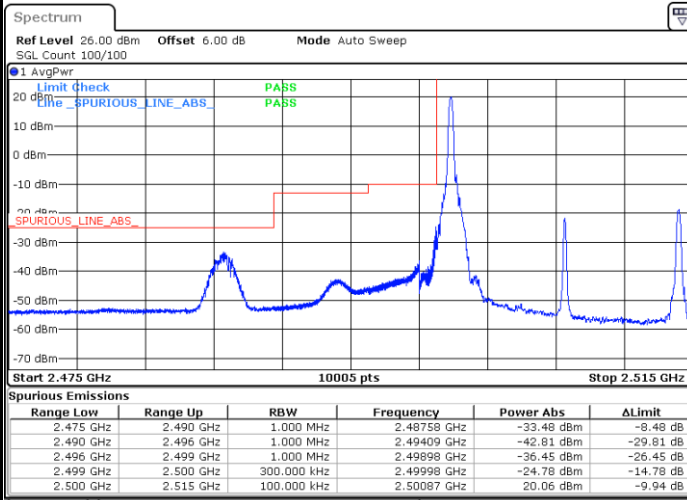

Date: 7 MAY 2020 23:23:30

Date: 7 MAY 2020 23:24:38

LTE Band 7 / 10MHz / 16QAM

Lowest Band Edge / 1 RB

Date: 7 MAY 2020 23:21:13

Highest Band Edge / 1 RB

Date: 7 MAY 2020 23:26:54

Lowest Band Edge / Full RB

Date: 7 MAY 2020 23:22:22

Highest Band Edge / Full RB

Date: 7 MAY 2020 23:25:46

LTE Band 7 / 10MHz / 64QAM

Lowest Band Edge / 1 RB

Date: 8 MAY 2020 00:19:32

Highest Band Edge / 1 RB

Date: 8 MAY 2020 00:21:48

Lowest Band Edge / Full RB

Date: 8 MAY 2020 00:20:40

Highest Band Edge / Full RB

Date: 8 MAY 2020 00:22:56

LTE Band 7 / 15MHz / QPSK

Lowest Band Edge / 1 RB

Date: 7.MAY.2020 23:36:35

Highest Band Edge / 1 RB

Date: 7.MAY.2020 23:44:33

Lowest Band Edge / Full RB

Date: 7.MAY.2020 23:40:00

Highest Band Edge / Full RB

Date: 7.MAY.2020 23:41:08

LTE Band 7 / 15MHz / 16QAM

Lowest Band Edge / 1 RB

Date: 7.MAY.2020 23:37:43