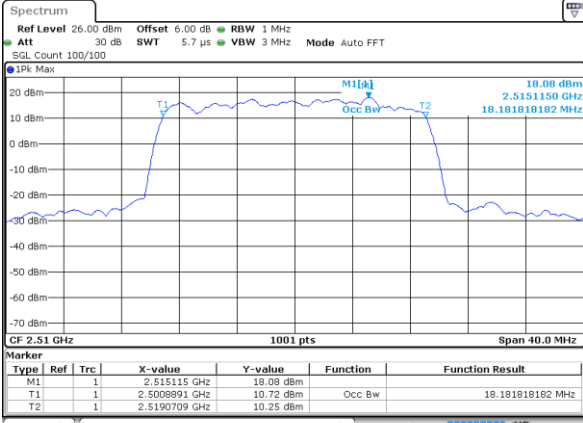

LTE Band 7

Lowest Channel / 20MHz / QPSK

Date: 7 MAY 2020 23:50:26