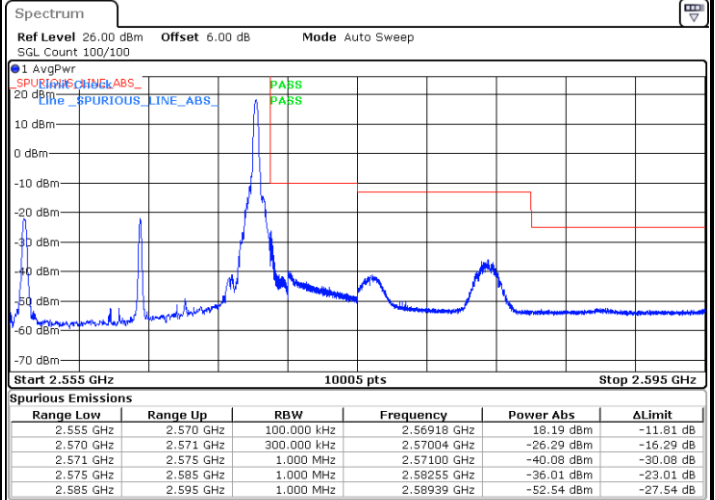

Date: 7 MAY 2020 23:22:22

Highest Band Edge / Full RB

Date: 7 MAY 2020 23:25:46

LTE Band 7 / 10MHz / 64QAM

Lowest Band Edge / 1 RB

Date: 8 MAY 2020 00:19:32

Highest Band Edge / 1 RB

Date: 8 MAY 2020 00:21:48

Lowest Band Edge / Full RB

Date: 8 MAY 2020 00:20:40

Highest Band Edge / Full RB

Date: 8 MAY 2020 00:22:56

LTE Band 7 / 15MHz / QPSK

Lowest Band Edge / 1 RB

Date: 7.MAY.2020 23:36:35

Highest Band Edge / 1 RB

Date: 7.MAY.2020 23:44:33

Lowest Band Edge / Full RB

Date: 7.MAY.2020 23:40:00

Highest Band Edge / Full RB

Date: 7.MAY.2020 23:41:08

LTE Band 7 / 15MHz / 16QAM

Lowest Band Edge / 1 RB

Date: 7.MAY.2020 23:37:43

Highest Band Edge / 1 RB

Date: 7.MAY.2020 23:43:24

Lowest Band Edge / Full RB

Date: 7.MAY.2020 23:38:52

Highest Band Edge / Full RB

Date: 7.MAY.2020 23:42:16