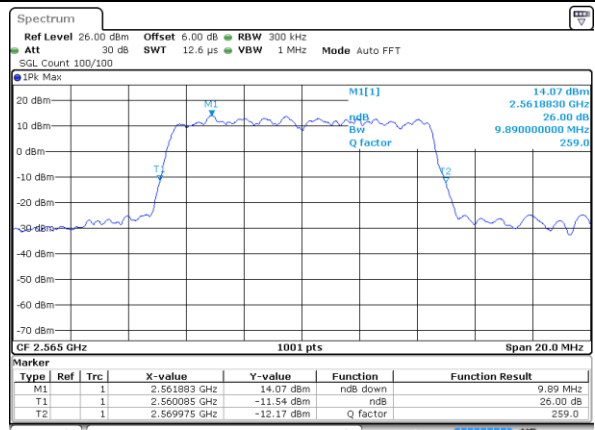

Highest Channel / 20MHz / QPSK

Date: 7 MAY 2020 23:51:57

Highest Channel / 20MHz / 16QAM

Date: 7 MAY 2020 23:51:37

LTE Band 7

Lowest Channel / 5MHz / 64QAM

Date: 8 MAY 2020 00:07:06

Lowest Channel / 10MHz / 64QAM

Date: 8 MAY 2020 00:15:22

Middle Channel / 5MHz / 64QAM

Date: 8 MAY 2020 00:07:16

Middle Channel / 10MHz / 64QAM

Date: 8 MAY 2020 00:15:32

Highest Channel / 5MHz / 64QAM

Date: 8 MAY 2020 00:07:27

Highest Channel / 10MHz / 64QAM