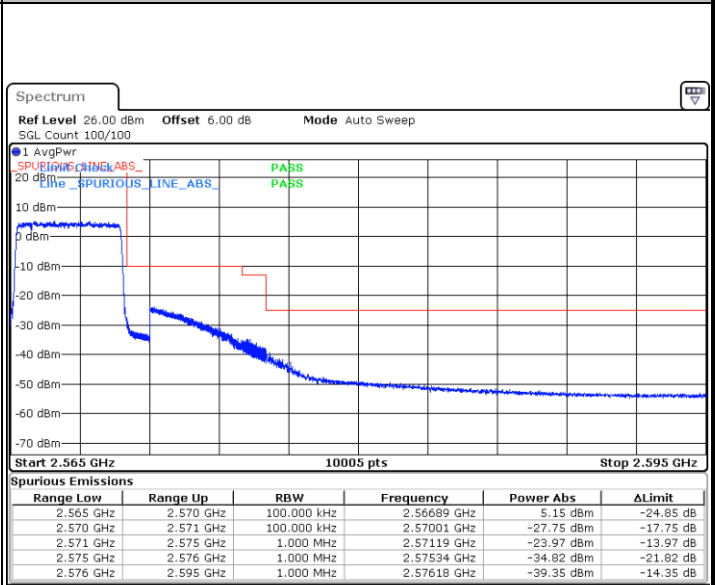

Lowest Band Edge / 1 RB

Date: 7 MAY 2020 23:04:44

Highest Band Edge / 1 RB

Date: 7 MAY 2020 23:10:25

Lowest Band Edge / Full RB

Date: 7 MAY 2020 23:05:52

Highest Band Edge / Full RB

Date: 7 MAY 2020 23:09:17

LTE Band 7 / 5MHz / 64QAM

Lowest Band Edge / 1RB

Date: 8 MAY 2020 00:11:17

Highest Band Edge / 1 RB

Date: 8 MAY 2020 00:13:34

Lowest Band Edge / Full RB

Date: 8 MAY 2020 00:12:25

Highest Band Edge / Full RB

Date: 8 MAY 2020 00:14:42

LTE Band 7 / 10MHz / QPSK

Lowest Band Edge / 1 RB

Highest Band Edge / 1 RB

Date: 7 MAY 2020 23:20:05

Date: 7 MAY 2020 23:28:02

Lowest Band Edge / Full RB

Highest Band Edge / Full RB

Date: 7 MAY 2020 23:23:30

Date: 7 MAY 2020 23:24:38

LTE Band 7 / 10MHz / 16QAM

Lowest Band Edge / 1 RB

Date: 7 MAY 2020 23:21:13

Highest Band Edge / 1 RB

Date: 7 MAY 2020 23:26:54

Lowest Band Edge / Full RB