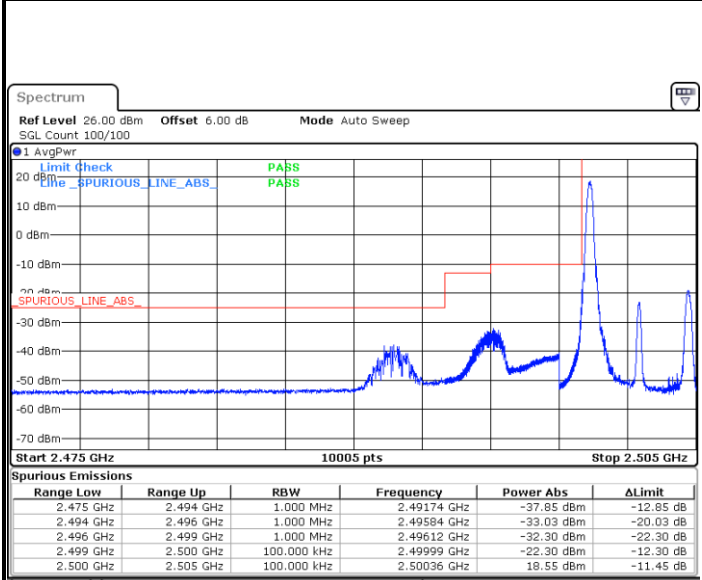

Middle Channel / 20MHz / 64QAM

Date: 8 MAY 2020 00:31:31

Highest Channel / 15MHz / 64QAM

Date: 8 MAY 2020 00:23:26

Highest Channel / 20MHz / 64QAM

Date: 8 MAY 2020 00:31:41

Conducted Band Edge

LTE Band 7 / 5MHz / 16QAM

Lowest Band Edge / 1 RB

Date: 7 MAY 2020 23:04:44

Highest Band Edge / 1 RB

Date: 7 MAY 2020 23:10:25

Lowest Band Edge / Full RB

Date: 7 MAY 2020 23:05:52

Highest Band Edge / Full RB

Date: 7 MAY 2020 23:09:17

LTE Band 7 / 5MHz / 64QAM

Lowest Band Edge / 1RB

Date: 8 MAY 2020 00:11:17

Highest Band Edge / 1 RB

Date: 8 MAY 2020 00:13:34

Lowest Band Edge / Full RB

Date: 8 MAY 2020 00:12:25

Highest Band Edge / Full RB

Date: 8 MAY 2020 00:14:42

LTE Band 7 / 10MHz / QPSK

Lowest Band Edge / 1 RB

Highest Band Edge / 1 RB

Date: 7 MAY 2020 23:20:05

Date: 7 MAY 2020 23:28:02

Lowest Band Edge / Full RB

Highest Band Edge / Full RB