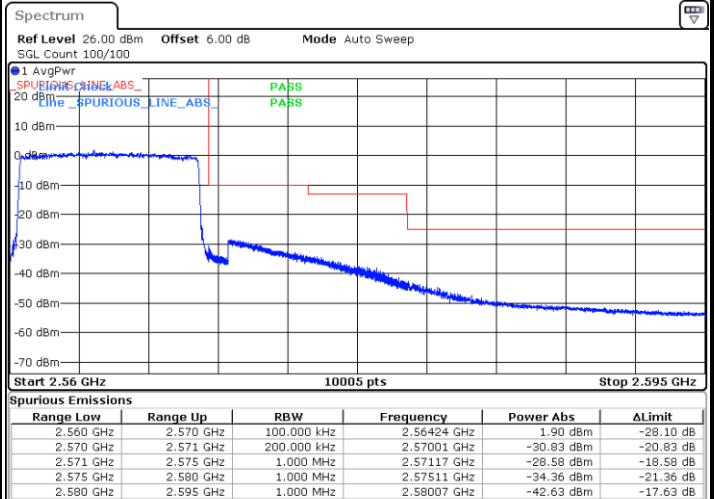

Date: 7 MAY 2020 23:23:30

Date: 7 MAY 2020 23:24:38

LTE Band 7 / 10MHz / 16QAM

Lowest Band Edge / 1 RB

Date: 7 MAY 2020 23:21:13

Highest Band Edge / 1 RB

Date: 7 MAY 2020 23:26:54

Lowest Band Edge / Full RB

Date: 7 MAY 2020 23:22:22

Highest Band Edge / Full RB

Date: 7 MAY 2020 23:25:46

LTE Band 7 / 10MHz / 64QAM

Lowest Band Edge / 1 RB

Date: 8 MAY 2020 00:19:32

Highest Band Edge / 1 RB

Date: 8 MAY 2020 00:21:48

Lowest Band Edge / Full RB

Date: 8 MAY 2020 00:20:40

Highest Band Edge / Full RB

Date: 8 MAY 2020 00:22:56

LTE Band 7 / 15MHz / QPSK

Lowest Band Edge / 1 RB

Date: 7.MAY.2020 23:36:35

Highest Band Edge / 1 RB

Date: 7.MAY.2020 23:44:33

Lowest Band Edge / Full RB

Date: 7.MAY.2020 23:40:00

Highest Band Edge / Full RB

Date: 7.MAY.2020 23:41:08

LTE Band 7 / 15MHz / 16QAM

Lowest Band Edge / 1 RB

Date: 7.MAY.2020 23:37:43