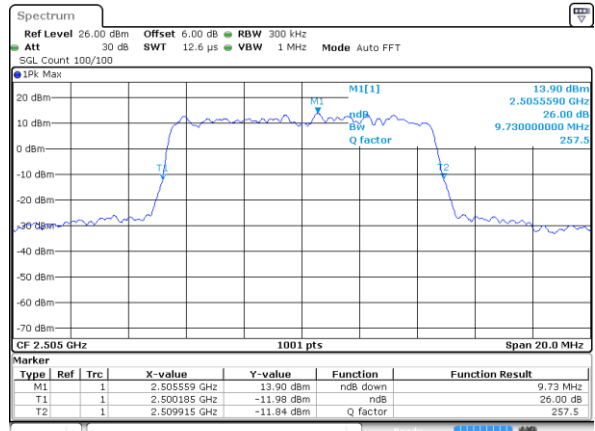

Highest Channel / 20MHz / QPSK

Date: 7 MAY 2020 23:51:57

Highest Channel / 20MHz / 16QAM

Date: 7 MAY 2020 23:51:37

LTE Band 7

Lowest Channel / 5MHz / 64QAM

Date: 8 MAY 2020 00:07:06

Lowest Channel / 10MHz / 64QAM