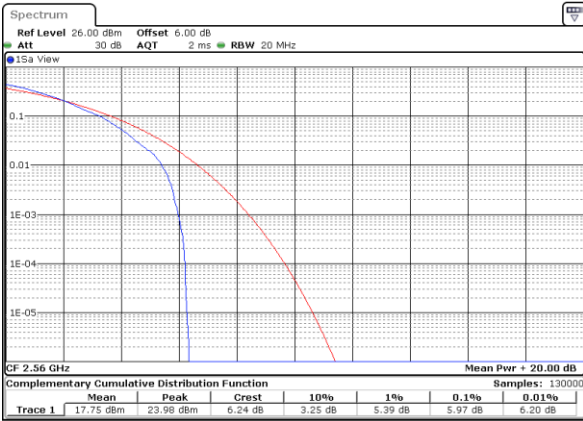

Highest Channel / Full RB

Date: 8 MAY 2020 00:58:15

LTE Band 7 / 20MHz / 64QAM

Lowest Channel / 1RB

Date: 8 MAY 2020 00:55:25

Lowest Channel / Full RB

Date: 8 MAY 2020 00:55:34

Middle Channel / 1RB

Date: 8 MAY 2020 00:55:11

Middle Channel / Full RB

Date: 8 MAY 2020 00:55:43

Highest Channel / 1RB

Date: 8 MAY 2020 00:56:00

Highest Channel / Full RB

Date: 8 MAY 2020 00:56:09

26dB Bandwidth

Mode	LTE Band 7 : 26dB BW(MHz)											
BW	1.4MHz		3MHz		5MHz		10MHz		15MHz		20MHz	
Mod.	QPSK	16QAM	QPSK	16QAM	QPSK	16QAM	QPSK	16QAM	QPSK	16QAM	QPSK	16QAM
Lowest CH	-	-	-	-	4.83	4.75	9.73	9.71	14.30	14.15	20.34	20.10
Middle CH	-	-	-	-	4.96	4.87	9.67	9.61	14.51	14.45	20.14	20.14
Highest CH	-	-	-	-	4.87	5.07	9.65	9.71	14.51	14.33	20.14	20.10
Mode	LTE Band 7 : 26dB BW(MHz)											
BW	1.4MHz		3MHz		5MHz		10MHz		15MHz		20MHz	
Mod.	64QAM		64QAM		64QAM		64QAM		64QAM		64QAM	
Lowest CH	-	-	-	-	4.93	-	9.73	-	14.24	-	20.06	-
Middle CH	-	-	-	-	4.88	-	9.89	-	14.15	-	20.18	-
Highest CH	-	-	-	-	4.90	-	9.89	-	14.33	-	20.22	-