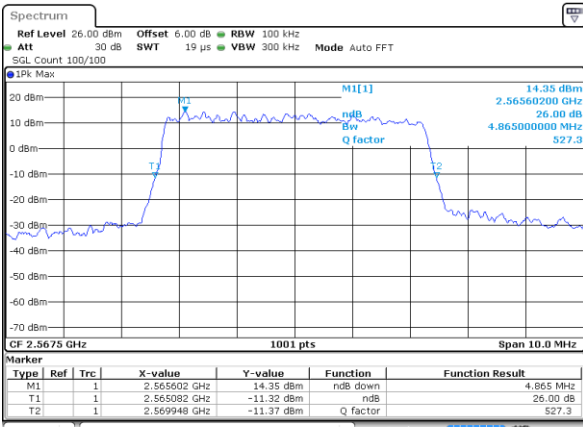

Mode	LTE Band 7 : 26dB BW(MHz)											
BW	1.4MHz		3MHz		5MHz		10MHz		15MHz		20MHz	
Mod.	QPSK	16QAM	QPSK	16QAM	QPSK	16QAM	QPSK	16QAM	QPSK	16QAM	QPSK	16QAM
Lowest CH	-	-	-	-	4.83	4.75	9.73	9.71	14.30	14.15	20.34	20.10
Middle CH	-	-	-	-	4.96	4.87	9.67	9.61	14.51	14.45	20.14	20.14
Highest CH	-	-	-	-	4.87	5.07	9.65	9.71	14.51	14.33	20.14	20.10
Mode	LTE Band 7 : 26dB BW(MHz)											
BW	1.4MHz		3MHz		5MHz		10MHz		15MHz		20MHz	
Mod.	64QAM		64QAM		64QAM		64QAM		64QAM		64QAM	
Lowest CH	-	-	-	-	4.93	-	9.73	-	14.24	-	20.06	-
Middle CH	-	-	-	-	4.88	-	9.89	-	14.15	-	20.18	-
Highest CH	-	-	-	-	4.90	-	9.89	-	14.33	-	20.22	-

LTE Band 7

Lowest Channel / 5MHz / QPSK

Date: 7 MAY 2020 23:00:46

Lowest Channel / 5MHz / 16QAM

Date: 7 MAY 2020 23:01:06

Middle Channel / 5MHz / QPSK

Date: 7 MAY 2020 23:01:46

Middle Channel / 5MHz / 16QAM

Date: 7 MAY 2020 23:01:26

Highest Channel / 5MHz / QPSK

Date: 7 MAY 2020 23:02:06

Highest Channel / 5MHz / 16QAM

Date: 7 MAY 2020 23:02:26

LTE Band 7

Lowest Channel / 10MHz / QPSK

Date: 7 MAY 2020 23:17:17