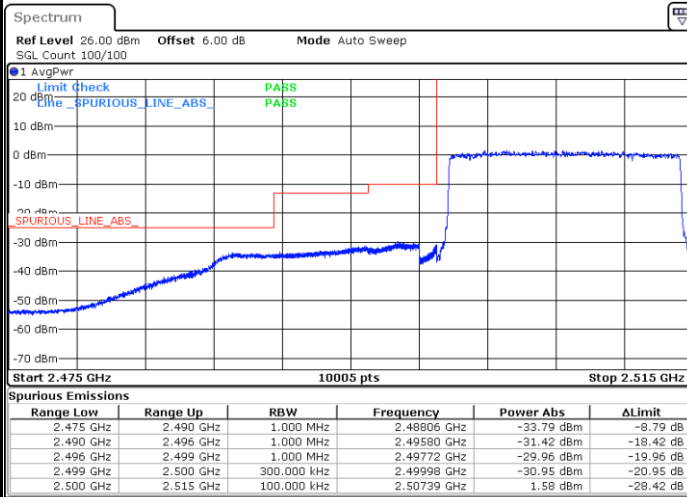

Date: 7 MAY 2020 23:23:30

Date: 7 MAY 2020 23:24:38

LTE Band 7 / 10MHz / 16QAM

Lowest Band Edge / 1 RB

Date: 7 MAY 2020 23:21:13

Highest Band Edge / 1 RB

Date: 7 MAY 2020 23:26:54

Lowest Band Edge / Full RB

Date: 7 MAY 2020 23:22:22

Highest Band Edge / Full RB

Date: 7 MAY 2020 23:25:46

LTE Band 7 / 10MHz / 64QAM

Lowest Band Edge / 1 RB

Date: 8 MAY 2020 00:19:32

Highest Band Edge / 1 RB

Date: 8 MAY 2020 00:21:48

Lowest Band Edge / Full RB

Date: 8 MAY 2020 00:20:40

Highest Band Edge / Full RB

Date: 8 MAY 2020 00:22:56

LTE Band 7 / 15MHz / QPSK

Lowest Band Edge / 1 RB

Date: 7.MAY.2020 23:36:35

Highest Band Edge / 1 RB

Date: 7.MAY.2020 23:44:33

Lowest Band Edge / Full RB

Date: 7.MAY.2020 23:40:00

Highest Band Edge / Full RB

Date: 7.MAY.2020 23:41:08

LTE Band 7 / 15MHz / 16QAM

Lowest Band Edge / 1 RB

Date: 7.MAY.2020 23:37:43