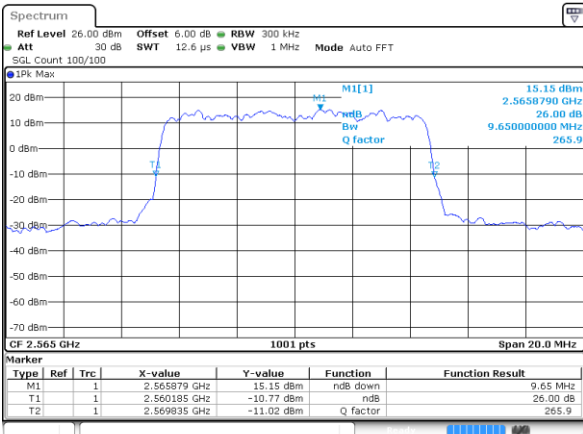

Date: 7 MAY 2020 23:01:26

Highest Channel / 5MHz / QPSK

Date: 7 MAY 2020 23:02:06

Highest Channel / 5MHz / 16QAM

Date: 7 MAY 2020 23:02:26

LTE Band 7

Lowest Channel / 10MHz / QPSK

Date: 7 MAY 2020 23:17:17

Lowest Channel / 10MHz / 16QAM

Date: 7 MAY 2020 23:17:37

Middle Channel / 10MHz / QPSK

Date: 7 MAY 2020 23:18:17

Middle Channel / 10MHz / 16QAM

Date: 7 MAY 2020 23:17:57

Highest Channel / 10MHz / QPSK

Date: 7 MAY 2020 23:18:37

Highest Channel / 10MHz / 16QAM

Date: 7 MAY 2020 23:18:57

LTE Band 7

Lowest Channel / 15MHz / QPSK

Date: 7 MAY 2020 23:34:06

Lowest Channel / 15MHz / 16QAM

Date: 7 MAY 2020 23:33:46

Middle Channel / 15MHz / QPSK