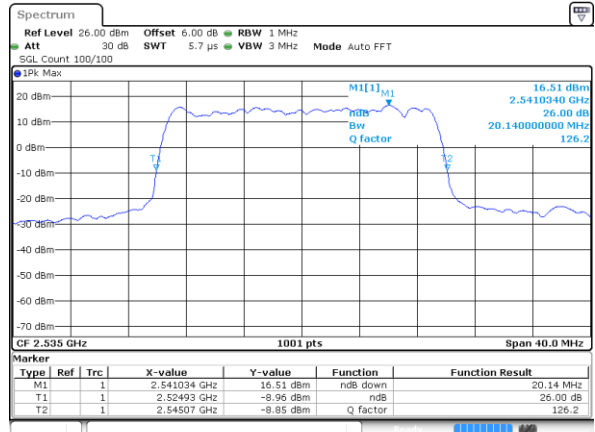

Date: 7 MAY 2020 23:34:26

Middle Channel / 15MHz / 16QAM

Date: 7 MAY 2020 23:34:46

Highest Channel / 15MHz / QPSK

Date: 7 MAY 2020 23:35:26

Highest Channel / 15MHz / 16QAM

Date: 7 MAY 2020 23:35:06

LTE Band 7

Lowest Channel / 20MHz / QPSK

Date: 7 MAY 2020 23:50:36

Lowest Channel / 20MHz / 16QAM

Date: 7 MAY 2020 23:50:16

Middle Channel / 20MHz / QPSK

Date: 7 MAY 2020 23:50:56

Middle Channel / 20MHz / 16QAM

Date: 7 MAY 2020 23:51:17

Highest Channel / 20MHz / QPSK

Date: 7 MAY 2020 23:51:57

Highest Channel / 20MHz / 16QAM

Date: 7 MAY 2020 23:51:37

LTE Band 7

Lowest Channel / 5MHz / 64QAM

Date: 8 MAY 2020 00:07:06

Lowest Channel / 10MHz / 64QAM