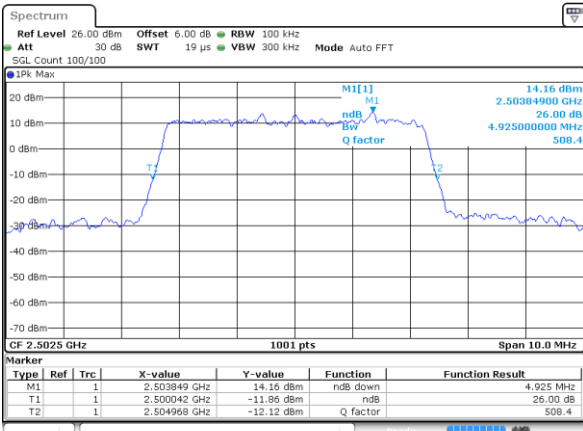

Highest Channel / 20MHz / QPSK

Date: 7 MAY 2020 23:51:57

Highest Channel / 20MHz / 16QAM

Date: 7 MAY 2020 23:51:37

LTE Band 7

Lowest Channel / 5MHz / 64QAM

Date: 8 MAY 2020 00:07:06

Lowest Channel / 10MHz / 64QAM