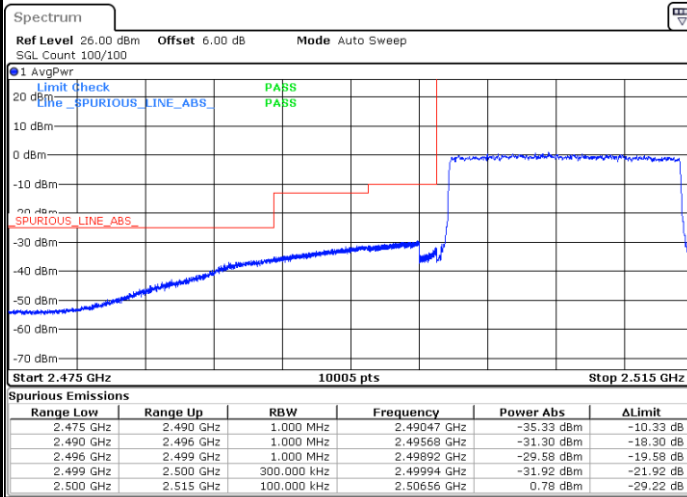

Date: 7 MAY 2020 23:22:22

Highest Band Edge / Full RB

Date: 7 MAY 2020 23:25:46

LTE Band 7 / 10MHz / 64QAM

Lowest Band Edge / 1 RB

Date: 8 MAY 2020 00:19:32

Highest Band Edge / 1 RB

Date: 8 MAY 2020 00:21:48

Lowest Band Edge / Full RB

Date: 8 MAY 2020 00:20:40

Highest Band Edge / Full RB

Date: 8 MAY 2020 00:22:56

LTE Band 7 / 15MHz / QPSK

Lowest Band Edge / 1 RB

Date: 7.MAY.2020 23:36:35

Highest Band Edge / 1 RB

Date: 7.MAY.2020 23:44:33

Lowest Band Edge / Full RB

Date: 7.MAY.2020 23:40:00

Highest Band Edge / Full RB

Date: 7.MAY.2020 23:41:08

LTE Band 7 / 15MHz / 16QAM

Lowest Band Edge / 1 RB

Date: 7.MAY.2020 23:37:43

Highest Band Edge / 1 RB

Date: 7.MAY.2020 23:43:24

Lowest Band Edge / Full RB

Date: 7.MAY.2020 23:38:52

Highest Band Edge / Full RB

Date: 7.MAY.2020 23:42:16