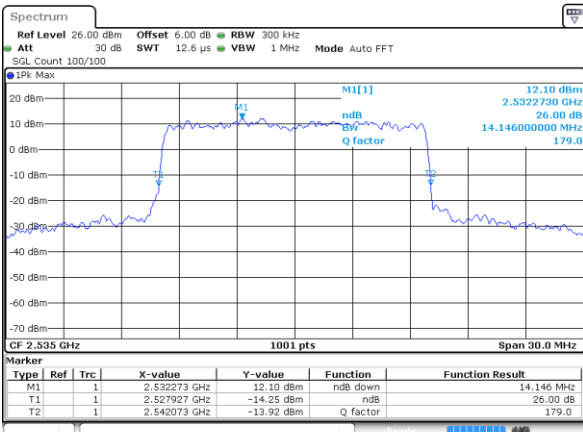

Date: 8 MAY 2020 00:15:42

LTE Band 7

Lowest Channel / 15MHz / 64QAM

Date: 8 MAY 2020 00:23:36

Lowest Channel / 20MHz / 64QAM

Date: 8 MAY 2020 00:31:51

Middle Channel / 15MHz / 64QAM

Date: 8 MAY 2020 00:23:46

Middle Channel / 20MHz / 64QAM

Date: 8 MAY 2020 00:32:01

Highest Channel / 15MHz / 64QAM

Date: 8 MAY 2020 00:23:56

Highest Channel / 20MHz / 64QAM

Date: 8 MAY 2020 00:32:11

Occupied Bandwidth

Mode	LTE Band 7 : 99%OBW(MHz)											
BW	1.4MHz		3MHz		5MHz		10MHz		15MHz		20MHz	
Mod.	QPSK	16QAM	QPSK	16QAM	QPSK	16QAM	QPSK	16QAM	QPSK	16QAM	QPSK	16QAM
Lowest CH	-	-	-	-	4.50	4.50	8.97	9.05	13.40	13.49	18.18	18.14
Middle CH	-	-	-	-	4.49	4.48	9.01	8.93	13.37	13.43	18.26	18.42
Highest CH	-	-	-	-	4.49	4.49	9.07	9.01	13.46	13.46	18.22	18.18
Mode	LTE Band 7 : 99%OBW(MHz)											
BW	1.4MHz		3MHz		5MHz		10MHz		15MHz		20MHz	
Mod.	64QAM		64QAM		64QAM		64QAM		64QAM		64QAM	
Lowest CH	-	-	-	-	4.48	-	9.03	-	13.40	-	18.26	-
Middle CH	-	-	-	-	4.51	-	8.99	-	13.34	-	18.30	-
Highest CH	-	-	-	-	4.52	-	9.03	-	13.46	-	18.30	-