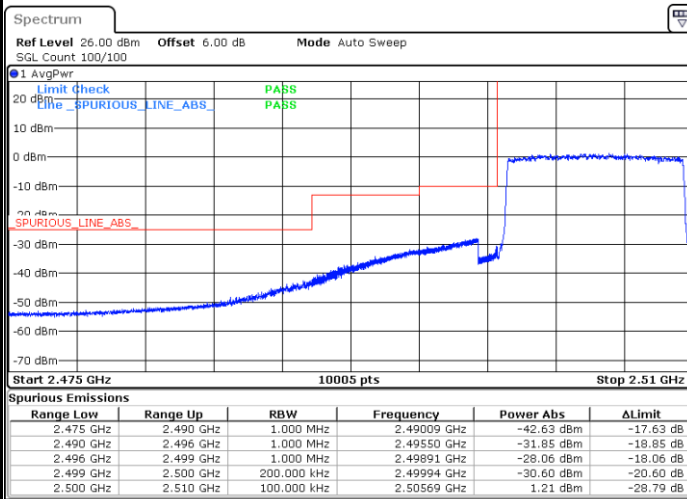

Date: 8 MAY 2020 00:14:42

LTE Band 7 / 10MHz / QPSK

Lowest Band Edge / 1 RB

Highest Band Edge / 1 RB

Date: 7 MAY 2020 23:20:05

Date: 7 MAY 2020 23:28:02

Lowest Band Edge / Full RB

Highest Band Edge / Full RB

Date: 7 MAY 2020 23:23:30

Date: 7 MAY 2020 23:24:38

LTE Band 7 / 10MHz / 16QAM

Lowest Band Edge / 1 RB

Date: 7 MAY 2020 23:21:13

Highest Band Edge / 1 RB

Date: 7 MAY 2020 23:26:54

Lowest Band Edge / Full RB

Date: 7 MAY 2020 23:22:22

Highest Band Edge / Full RB

Date: 7 MAY 2020 23:25:46

LTE Band 7 / 10MHz / 64QAM

Lowest Band Edge / 1 RB

Date: 8 MAY 2020 00:19:32

Highest Band Edge / 1 RB

Date: 8 MAY 2020 00:21:48

Lowest Band Edge / Full RB

Date: 8 MAY 2020 00:20:40

Highest Band Edge / Full RB

Date: 8 MAY 2020 00:22:56

LTE Band 7 / 15MHz / QPSK

Lowest Band Edge / 1 RB

Date: 7.MAY.2020 23:36:35

Highest Band Edge / 1 RB