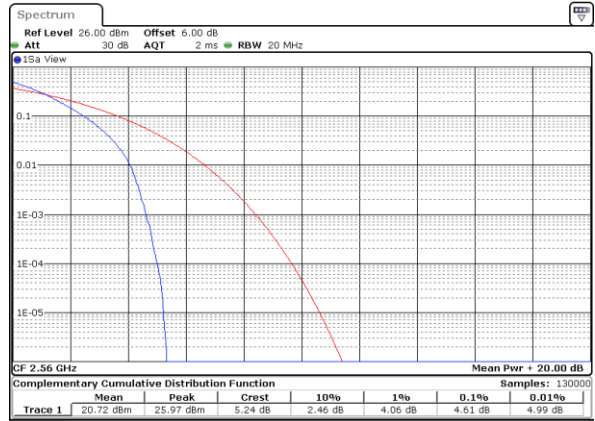

LTE Band 7 / 20MHz / QPSK

Lowest Channel / 1RB

Date: 8 MAY 2020 00:56:27

Lowest Channel / Full RB

Date: 8 MAY 2020 00:56:36

Middle Channel / 1RB

Date: 8 MAY 2020 00:57:15

Middle Channel / Full RB

Date: 8 MAY 2020 00:57:06

Highest Channel / 1RB

Date: 8 MAY 2020 00:57:57

Highest Channel / Full RB

Date: 8 MAY 2020 00:58:06

LTE Band 7 / 20MHz / 16QAM

Lowest Channel / 1RB

Date: 8 MAY 2020 00:56:18