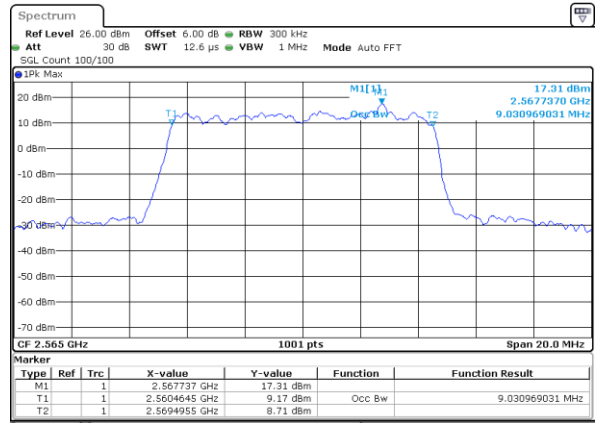

Highest Channel / 20MHz / QPSK

Date: 7 MAY 2020 23:51:47

Highest Channel / 20MHz / 16QAM

Date: 7 MAY 2020 23:51:27

LTE Band 7

Lowest Channel / 5MHz / 64QAM

Date: 8 MAY 2020 00:06:36

Lowest Channel / 10MHz / 64QAM

Date: 8 MAY 2020 00:14:51

Middle Channel / 5MHz / 64QAM

Date: 8 MAY 2020 00:06:46

Middle Channel / 10MHz / 64QAM

Date: 8 MAY 2020 00:15:02

Highest Channel / 5MHz / 64QAM

Date: 8 MAY 2020 00:06:56

Highest Channel / 10MHz / 64QAM

Date: 8 MAY 2020 00:15:12

LTE Band 7

Lowest Channel / 15MHz / 64QAM

Date: 8 MAY 2020 00:23:06

Lowest Channel / 20MHz / 64QAM

Date: 8 MAY 2020 00:31:21

Middle Channel / 15MHz / 64QAM

Date: 8 MAY 2020 00:23:16

Middle Channel / 20MHz / 64QAM

Date: 8 MAY 2020 00:31:31

Highest Channel / 15MHz / 64QAM

Date: 8 MAY 2020 00:23:26

Highest Channel / 20MHz / 64QAM

Date: 8 MAY 2020 00:31:41

Conducted Band Edge

LTE Band 7 / 5MHz / 16QAM