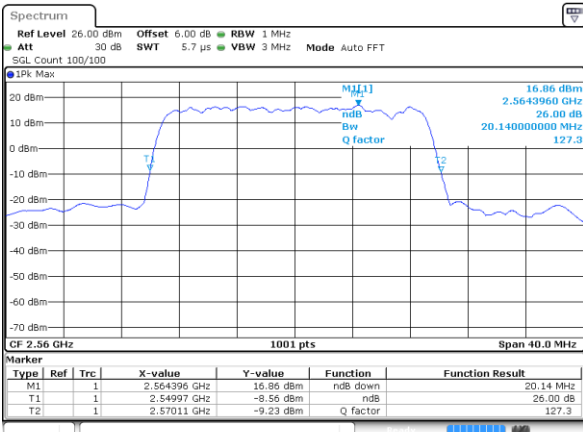

Highest Channel / 20MHz / QPSK

Date: 7 MAY 2020 23:51:57

Highest Channel / 20MHz / 16QAM

Date: 7 MAY 2020 23:51:37

LTE Band 7

Lowest Channel / 5MHz / 64QAM

Date: 8 MAY 2020 00:07:06

Lowest Channel / 10MHz / 64QAM