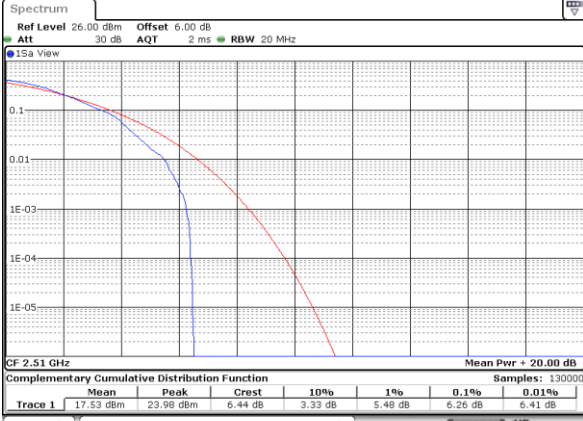

Highest Channel / Full RB

Date: 8 MAY 2020 00:58:15

LTE Band 7 / 20MHz / 64QAM

Lowest Channel / 1RB

Date: 8 MAY 2020 00:55:25

Lowest Channel / Full RB

Date: 8 MAY 2020 00:55:34

Middle Channel / 1RB

Date: 8 MAY 2020 00:55:11

Middle Channel / Full RB

Date: 8 MAY 2020 00:55:43

Highest Channel / 1RB

Date: 8 MAY 2020 00:56:00

Highest Channel / Full RB

Date: 8 MAY 2020 00:56:09

26dB Bandwidth

Mode	LTE Band 7 : 26dB BW(MHz)											
BW	1.4MHz		3MHz		5MHz		10MHz		15MHz		20MHz	
Mod.	QPSK	16QAM	QPSK	16QAM	QPSK	16QAM	QPSK	16QAM	QPSK	16QAM	QPSK	16QAM
Lowest CH	-	-	-	-	4.83	4.75	9.73	9.71	14.30	14.15	20.34	20.10
Middle CH	-	-	-	-	4.96	4.87	9.67	9.61	14.51	14.45	20.14	20.14
Highest CH	-	-	-	-	4.87	5.07	9.65	9.71	14.51	14.33	20.14	20.10
Mode	LTE Band 7 : 26dB BW(MHz)											
BW	1.4MHz		3MHz		5MHz		10MHz		15MHz		20MHz	
Mod.	64QAM		64QAM		64QAM		64QAM		64QAM		64QAM	
Lowest CH	-	-	-	-	4.93	-	9.73	-	14.24	-	20.06	-
Middle CH	-	-	-	-	4.88	-	9.89	-	14.15	-	20.18	-
Highest CH	-	-	-	-	4.90	-	9.89	-	14.33	-	20.22	-