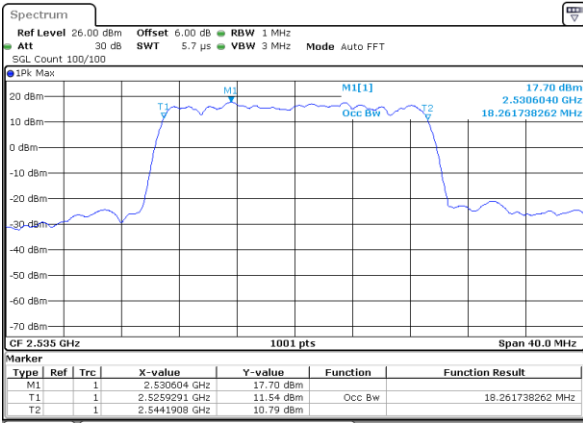

Date: 7 MAY 2020 23:34:16

Middle Channel / 15MHz / 16QAM

Date: 7 MAY 2020 23:34:36

Highest Channel / 15MHz / QPSK

Date: 7 MAY 2020 23:35:16

Highest Channel / 15MHz / 16QAM

Date: 7 MAY 2020 23:34:56

LTE Band 7

Lowest Channel / 20MHz / QPSK

Date: 7 MAY 2020 23:50:26

Lowest Channel / 20MHz / 16QAM

Date: 7 MAY 2020 23:50:06

Middle Channel / 20MHz / QPSK

Date: 7 MAY 2020 23:50:46

Middle Channel / 20MHz / 16QAM

Date: 7 MAY 2020 23:51:06

Highest Channel / 20MHz / QPSK

Date: 7 MAY 2020 23:51:47

Highest Channel / 20MHz / 16QAM

Date: 7 MAY 2020 23:51:27

LTE Band 7

Lowest Channel / 5MHz / 64QAM

Date: 8 MAY 2020 00:06:36

Lowest Channel / 10MHz / 64QAM