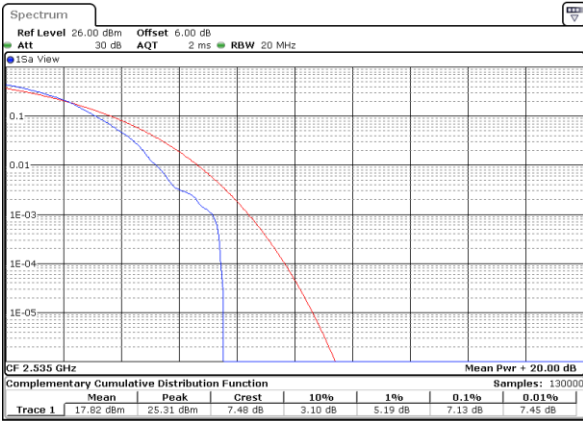

Highest Channel / Full RB

Date: 8 MAY 2020 00:58:15

LTE Band 7 / 20MHz / 64QAM

Lowest Channel / 1RB

Date: 8 MAY 2020 00:55:25

Lowest Channel / Full RB

Date: 8 MAY 2020 00:55:34

Middle Channel / 1RB

Date: 8 MAY 2020 00:55:11

Middle Channel / Full RB

Date: 8 MAY 2020 00:55:43

Highest Channel / 1RB

Date: 8 MAY 2020 00:56:00

Highest Channel / Full RB

Date: 8 MAY 2020 00:56:09

26dB Bandwidth

Mode	LTE Band 7 : 26dB BW(MHz)											
BW	1.4MHz		3MHz		5MHz		10MHz		15MHz		20MHz	
Mod.	QPSK	16QAM	QPSK	16QAM	QPSK	16QAM	QPSK	16QAM	QPSK	16QAM	QPSK	16QAM
Lowest CH	-	-	-	-	4.83	4.75	9.73	9.71	14.30	14.15	20.34	20.10
Middle CH	-	-	-	-	4.96	4.87	9.67	9.61	14.51	14.45	20.14	20.14
Highest CH	-	-	-	-	4.87	5.07	9.65	9.71	14.51	14.33	20.14	20.10
Mode	LTE Band 7 : 26dB BW(MHz)											
BW	1.4MHz		3MHz		5MHz		10MHz		15MHz		20MHz	
Mod.	64QAM		64QAM		64QAM		64QAM		64QAM		64QAM	
Lowest CH	-	-	-	-	4.93	-	9.73	-	14.24	-	20.06	-
Middle CH	-	-	-	-	4.88	-	9.89	-	14.15	-	20.18	-
Highest CH	-	-	-	-	4.90	-	9.89	-	14.33	-	20.22	-