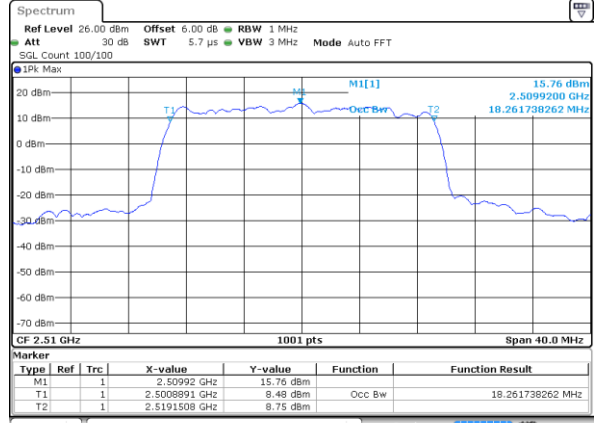

Date: 8 MAY 2020 00:15:12

LTE Band 7

Lowest Channel / 15MHz / 64QAM

Date: 8 MAY 2020 00:23:06

Lowest Channel / 20MHz / 64QAM

Date: 8 MAY 2020 00:31:21

Middle Channel / 15MHz / 64QAM

Date: 8 MAY 2020 00:23:16

Middle Channel / 20MHz / 64QAM

Date: 8 MAY 2020 00:31:31

Highest Channel / 15MHz / 64QAM

Date: 8 MAY 2020 00:23:26

Highest Channel / 20MHz / 64QAM

Date: 8 MAY 2020 00:31:41

Conducted Band Edge

LTE Band 7 / 5MHz / 16QAM

Lowest Band Edge / 1 RB

Date: 7 MAY 2020 23:04:44

Highest Band Edge / 1 RB

Date: 7 MAY 2020 23:10:25

Lowest Band Edge / Full RB

Date: 7 MAY 2020 23:05:52

Highest Band Edge / Full RB

Date: 7 MAY 2020 23:09:17