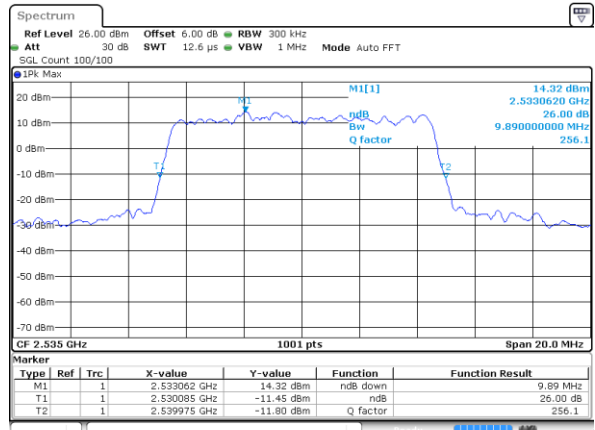

Middle Channel / 10MHz / 64QAM

Date: 8 MAY 2020 00:15:32