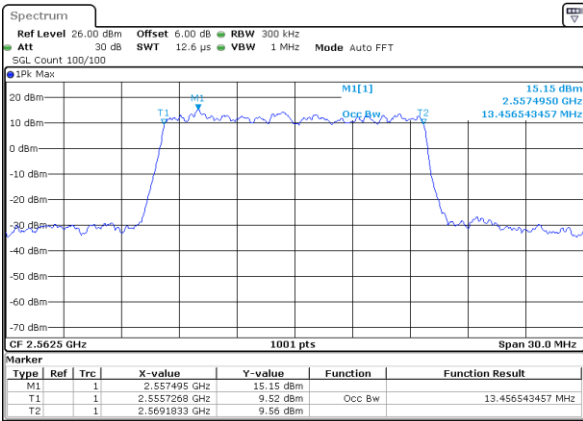

Highest Channel / 10MHz / 16QAM

Date: 7 MAY 2020 23:18:47

LTE Band 7

Lowest Channel / 15MHz / QPSK

Date: 7 MAY 2020 23:33:56

Lowest Channel / 15MHz / 16QAM

Date: 7 MAY 2020 23:33:36

Middle Channel / 15MHz / QPSK

Date: 7 MAY 2020 23:34:16

Middle Channel / 15MHz / 16QAM

Date: 7 MAY 2020 23:34:36

Highest Channel / 15MHz / QPSK

Date: 7 MAY 2020 23:35:16

Highest Channel / 15MHz / 16QAM

Date: 7 MAY 2020 23:34:56

LTE Band 7