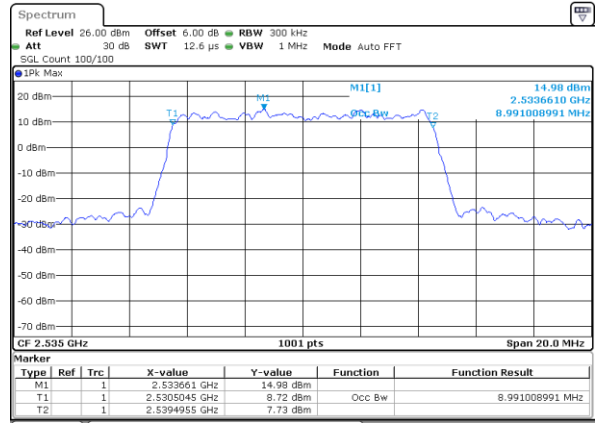

Highest Channel / 20MHz / QPSK

Date: 7 MAY 2020 23:51:47

Highest Channel / 20MHz / 16QAM

Date: 7 MAY 2020 23:51:27

LTE Band 7

Lowest Channel / 5MHz / 64QAM

Date: 8 MAY 2020 00:06:36

Lowest Channel / 10MHz / 64QAM

Date: 8 MAY 2020 00:14:51

Middle Channel / 5MHz / 64QAM

Date: 8 MAY 2020 00:06:46

Middle Channel / 10MHz / 64QAM

Date: 8 MAY 2020 00:15:02

Highest Channel / 5MHz / 64QAM

Date: 8 MAY 2020 00:06:56

Highest Channel / 10MHz / 64QAM