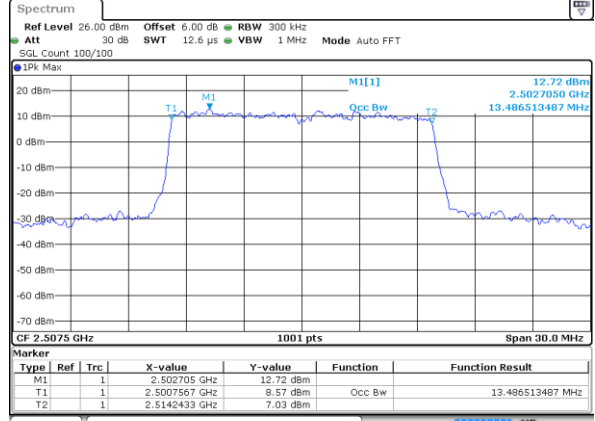

Highest Channel / 10MHz / 16QAM

Date: 7 MAY 2020 23:18:47

LTE Band 7

Lowest Channel / 15MHz / QPSK

Date: 7 MAY 2020 23:33:56

Lowest Channel / 15MHz / 16QAM

Date: 7 MAY 2020 23:33:36

Middle Channel / 15MHz / QPSK

Date: 7 MAY 2020 23:34:16

Middle Channel / 15MHz / 16QAM

Date: 7 MAY 2020 23:34:36

Highest Channel / 15MHz / QPSK

Date: 7 MAY 2020 23:35:16

Highest Channel / 15MHz / 16QAM

Date: 7 MAY 2020 23:34:56

LTE Band 7