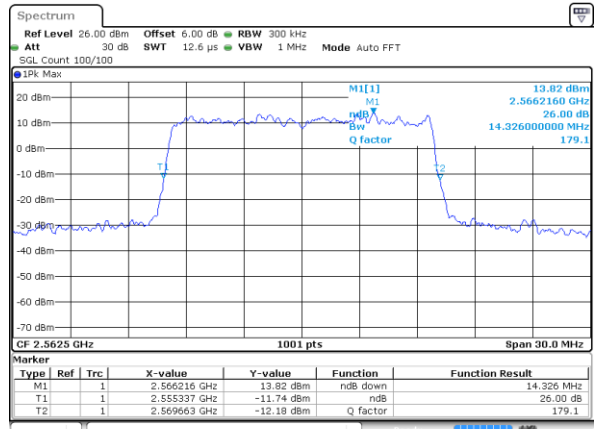

Highest Channel / 10MHz / 16QAM

Date: 7 MAY 2020 23:18:57

LTE Band 7

Lowest Channel / 15MHz / QPSK

Date: 7 MAY 2020 23:34:06

Lowest Channel / 15MHz / 16QAM

Date: 7 MAY 2020 23:33:46

Middle Channel / 15MHz / QPSK

Date: 7 MAY 2020 23:34:26

Middle Channel / 15MHz / 16QAM

Date: 7 MAY 2020 23:34:46

Highest Channel / 15MHz / QPSK

Date: 7 MAY 2020 23:35:26

Highest Channel / 15MHz / 16QAM

Date: 7 MAY 2020 23:35:06

LTE Band 7

Highest Channel / 20MHz / QPSK

Date: 7 MAY 2020 23:51:57

Highest Channel / 20MHz / 16QAM

Date: 7 MAY 2020 23:51:37

LTE Band 7

Lowest Channel / 5MHz / 64QAM

Date: 8 MAY 2020 00:07:06

Lowest Channel / 10MHz / 64QAM