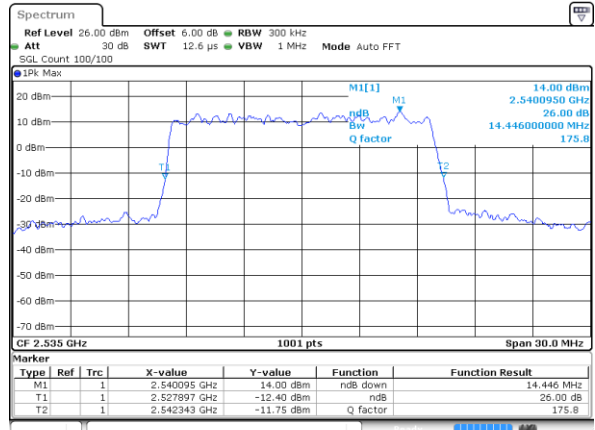

Highest Channel / 10MHz / 16QAM

Date: 7 MAY 2020 23:18:57

LTE Band 7

Lowest Channel / 15MHz / QPSK

Date: 7 MAY 2020 23:34:06

Lowest Channel / 15MHz / 16QAM

Date: 7 MAY 2020 23:33:46

Middle Channel / 15MHz / QPSK

Date: 7 MAY 2020 23:34:26

Middle Channel / 15MHz / 16QAM

Date: 7 MAY 2020 23:34:46

Highest Channel / 15MHz / QPSK

Date: 7 MAY 2020 23:35:26

Highest Channel / 15MHz / 16QAM

Date: 7 MAY 2020 23:35:06

LTE Band 7