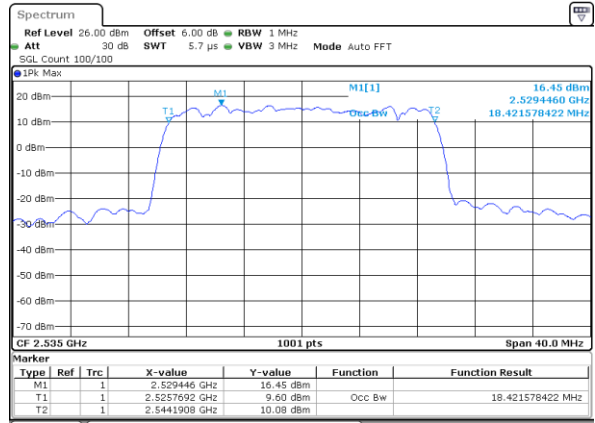

Date: 7 MAY 2020 23:34:16

Middle Channel / 15MHz / 16QAM

Date: 7 MAY 2020 23:34:36

Highest Channel / 15MHz / QPSK

Date: 7 MAY 2020 23:35:16

Highest Channel / 15MHz / 16QAM

Date: 7 MAY 2020 23:34:56

LTE Band 7

Lowest Channel / 20MHz / QPSK

Date: 7 MAY 2020 23:50:26

Lowest Channel / 20MHz / 16QAM

Date: 7 MAY 2020 23:50:06

Middle Channel / 20MHz / QPSK

Date: 7 MAY 2020 23:50:46

Middle Channel / 20MHz / 16QAM

Date: 7 MAY 2020 23:51:06

Highest Channel / 20MHz / QPSK

Date: 7 MAY 2020 23:51:47

Highest Channel / 20MHz / 16QAM

Date: 7 MAY 2020 23:51:27

LTE Band 7

Lowest Channel / 5MHz / 64QAM

Date: 8 MAY 2020 00:06:36

Lowest Channel / 10MHz / 64QAM