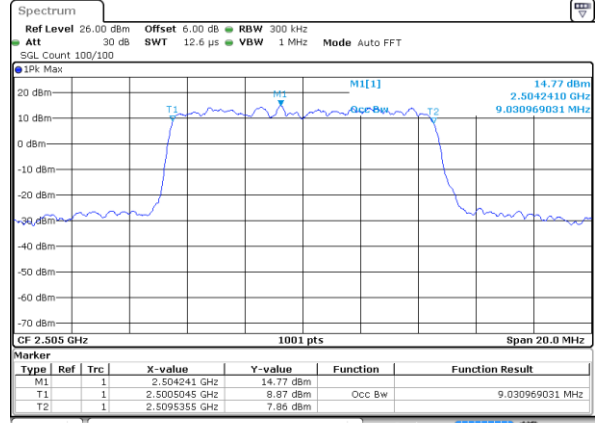

Highest Channel / 20MHz / QPSK

Date: 7 MAY 2020 23:51:47

Highest Channel / 20MHz / 16QAM

Date: 7 MAY 2020 23:51:27

LTE Band 7

Lowest Channel / 5MHz / 64QAM

Date: 8 MAY 2020 00:06:36

Lowest Channel / 10MHz / 64QAM