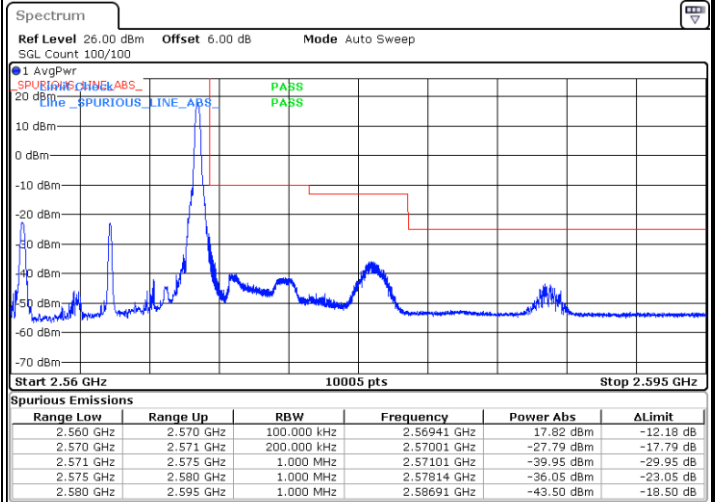

Date: 8 MAY 2020 00:14:42

LTE Band 7 / 10MHz / QPSK

Lowest Band Edge / 1 RB

Highest Band Edge / 1 RB

Date: 7 MAY 2020 23:20:05

Date: 7 MAY 2020 23:28:02

Lowest Band Edge / Full RB

Highest Band Edge / Full RB

Date: 7 MAY 2020 23:23:30

Date: 7 MAY 2020 23:24:38

LTE Band 7 / 10MHz / 16QAM

Lowest Band Edge / 1 RB

Date: 7 MAY 2020 23:21:13

Highest Band Edge / 1 RB

Date: 7 MAY 2020 23:26:54

Lowest Band Edge / Full RB

Date: 7 MAY 2020 23:22:22

Highest Band Edge / Full RB

Date: 7 MAY 2020 23:25:46

LTE Band 7 / 10MHz / 64QAM

Lowest Band Edge / 1 RB

Date: 8 MAY 2020 00:19:32

Highest Band Edge / 1 RB

Date: 8 MAY 2020 00:21:48

Lowest Band Edge / Full RB

Date: 8 MAY 2020 00:20:40

Highest Band Edge / Full RB

Date: 8 MAY 2020 00:22:56

LTE Band 7 / 15MHz / QPSK

Lowest Band Edge / 1 RB

Date: 7.MAY.2020 23:36:35

Highest Band Edge / 1 RB