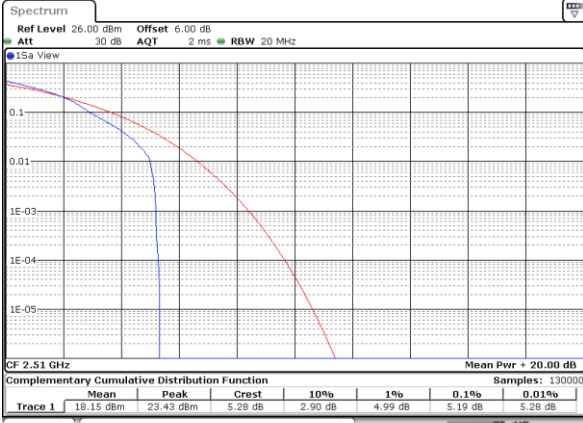

Date: 8 MAY 2020 00:57:06

Highest Channel / 1RB

Date: 8 MAY 2020 00:57:57

Highest Channel / Full RB

Date: 8 MAY 2020 00:58:06

LTE Band 7 / 20MHz / 16QAM

Lowest Channel / 1RB

Date: 8 MAY 2020 00:56:18

Lowest Channel / Full RB

Date: 8 MAY 2020 00:56:45

Middle Channel / 1RB

Date: 8 MAY 2020 00:57:25

Middle Channel / Full RB

Date: 8 MAY 2020 00:56:56

Highest Channel / 1RB

Date: 8 MAY 2020 00:57:42