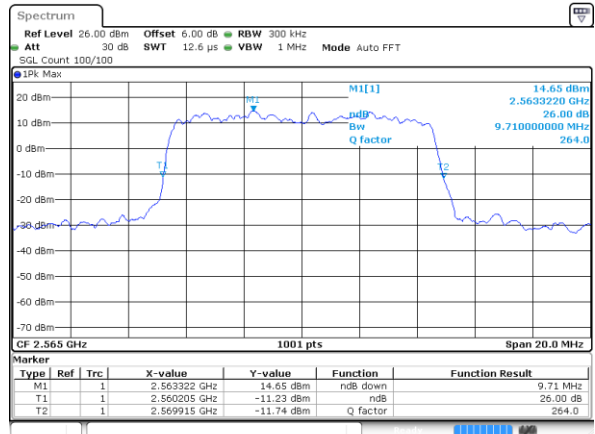

Date: 7 MAY 2020 23:01:26

Highest Channel / 5MHz / QPSK

Date: 7 MAY 2020 23:02:06

Highest Channel / 5MHz / 16QAM

Date: 7 MAY 2020 23:02:26

LTE Band 7

Lowest Channel / 10MHz / QPSK

Date: 7 MAY 2020 23:17:17

Lowest Channel / 10MHz / 16QAM

Date: 7 MAY 2020 23:17:37

Middle Channel / 10MHz / QPSK

Date: 7 MAY 2020 23:18:17

Middle Channel / 10MHz / 16QAM

Date: 7 MAY 2020 23:17:57

Highest Channel / 10MHz / QPSK

Date: 7 MAY 2020 23:18:37

Highest Channel / 10MHz / 16QAM

Date: 7 MAY 2020 23:18:57

LTE Band 7

Lowest Channel / 15MHz / QPSK

Date: 7 MAY 2020 23:34:06

Lowest Channel / 15MHz / 16QAM

Date: 7 MAY 2020 23:33:46

Middle Channel / 15MHz / QPSK