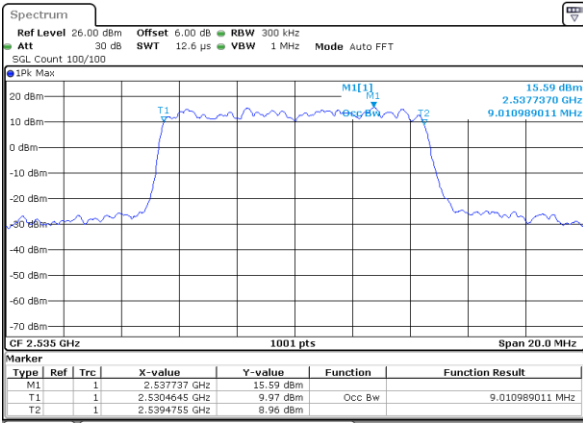

LTE Band 7

Lowest Channel / 5MHz / QPSK

Date: 7 MAY 2020 23:00:36

Lowest Channel / 5MHz / 16QAM

Date: 7 MAY 2020 23:00:56

Middle Channel / 5MHz / QPSK

Date: 7 MAY 2020 23:01:36

Middle Channel / 5MHz / 16QAM

Date: 7 MAY 2020 23:01:16

Highest Channel / 5MHz / QPSK

Date: 7 MAY 2020 23:01:56

Highest Channel / 5MHz / 16QAM

Date: 7 MAY 2020 23:02:16

LTE Band 7

Lowest Channel / 10MHz / QPSK

Date: 7 MAY 2020 23:17:06

Lowest Channel / 10MHz / 16QAM

Date: 7 MAY 2020 23:17:27

Middle Channel / 10MHz / QPSK

Date: 7 MAY 2020 23:18:07

Middle Channel / 10MHz / 16QAM

Date: 7 MAY 2020 23:17:47

Highest Channel / 10MHz / QPSK

Date: 7 MAY 2020 23:18:27

Highest Channel / 10MHz / 16QAM

Date: 7 MAY 2020 23:18:47

LTE Band 7

Lowest Channel / 15MHz / QPSK

Date: 7 MAY 2020 23:33:56

Lowest Channel / 15MHz / 16QAM

Date: 7 MAY 2020 23:33:36

Middle Channel / 15MHz / QPSK