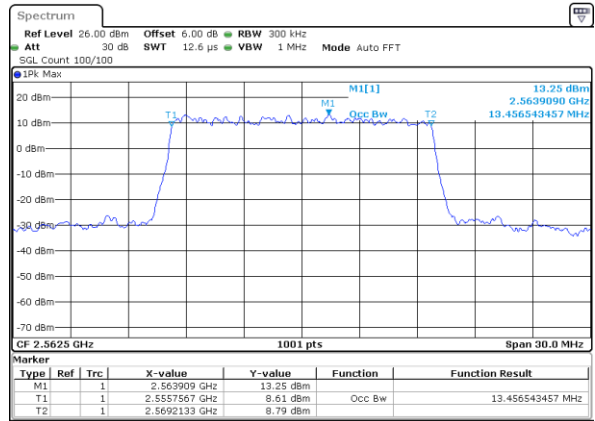

Highest Channel / 10MHz / 16QAM

Date: 7 MAY 2020 23:18:47

LTE Band 7

Lowest Channel / 15MHz / QPSK

Date: 7 MAY 2020 23:33:56

Lowest Channel / 15MHz / 16QAM

Date: 7 MAY 2020 23:33:36

Middle Channel / 15MHz / QPSK

Date: 7 MAY 2020 23:34:16

Middle Channel / 15MHz / 16QAM

Date: 7 MAY 2020 23:34:36

Highest Channel / 15MHz / QPSK

Date: 7 MAY 2020 23:35:16

Highest Channel / 15MHz / 16QAM

Date: 7 MAY 2020 23:34:56

LTE Band 7