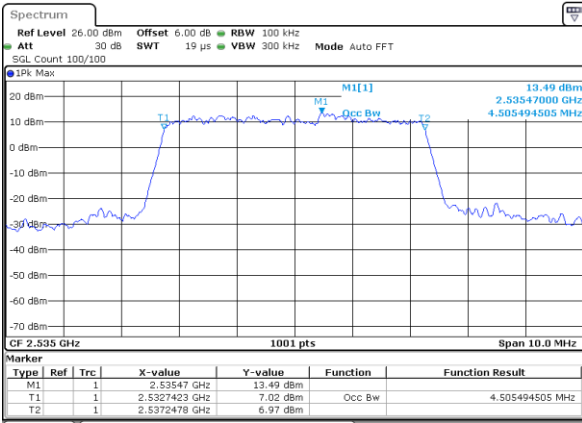

Highest Channel / 20MHz / QPSK

Date: 7 MAY 2020 23:51:47

Highest Channel / 20MHz / 16QAM

Date: 7 MAY 2020 23:51:27

LTE Band 7

Lowest Channel / 5MHz / 64QAM

Date: 8 MAY 2020 00:06:36

Lowest Channel / 10MHz / 64QAM

Date: 8 MAY 2020 00:14:51

Middle Channel / 5MHz / 64QAM

Date: 8 MAY 2020 00:06:46

Middle Channel / 10MHz / 64QAM

Date: 8 MAY 2020 00:15:02

Highest Channel / 5MHz / 64QAM

Date: 8 MAY 2020 00:06:56

Highest Channel / 10MHz / 64QAM