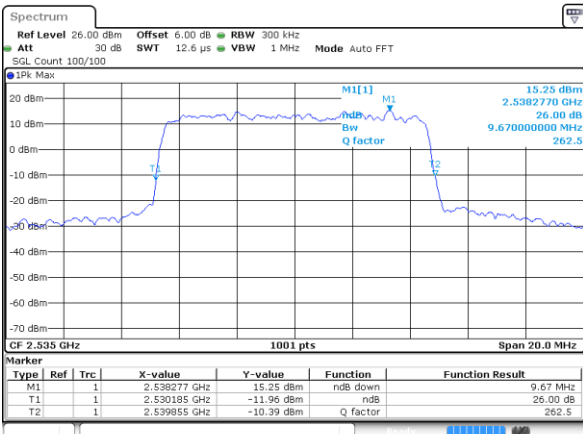

Middle Channel / 10MHz / QPSK

Date: 7 MAY 2020 23:18:17