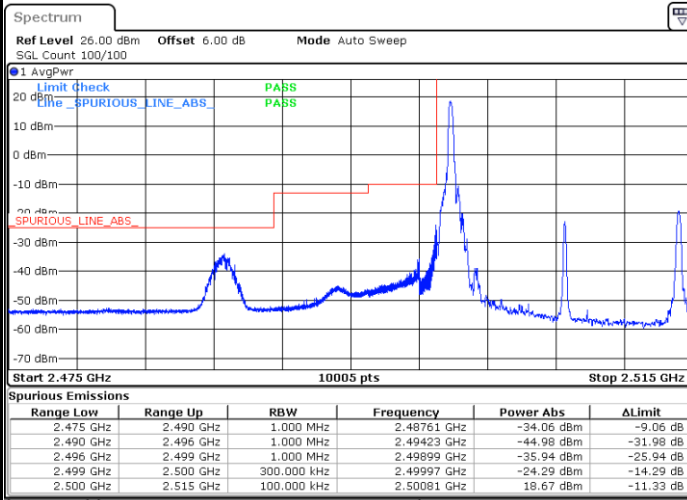

Date: 7 MAY 2020 23:22:22

Highest Band Edge / Full RB

Date: 7 MAY 2020 23:25:46

LTE Band 7 / 10MHz / 64QAM

Lowest Band Edge / 1 RB

Date: 8 MAY 2020 00:19:32

Highest Band Edge / 1 RB

Date: 8 MAY 2020 00:21:48

Lowest Band Edge / Full RB

Date: 8 MAY 2020 00:20:40

Highest Band Edge / Full RB

Date: 8 MAY 2020 00:22:56

LTE Band 7 / 15MHz / QPSK

Lowest Band Edge / 1 RB

Date: 7.MAY.2020 23:36:35

Highest Band Edge / 1 RB

Date: 7.MAY.2020 23:44:33

Lowest Band Edge / Full RB

Date: 7.MAY.2020 23:40:00

Highest Band Edge / Full RB

Date: 7.MAY.2020 23:41:08

LTE Band 7 / 15MHz / 16QAM

Lowest Band Edge / 1 RB

Date: 7.MAY.2020 23:37:43

Highest Band Edge / 1 RB

Date: 7.MAY.2020 23:43:24

Lowest Band Edge / Full RB

Date: 7.MAY.2020 23:38:52

Highest Band Edge / Full RB

Date: 7.MAY.2020 23:42:16