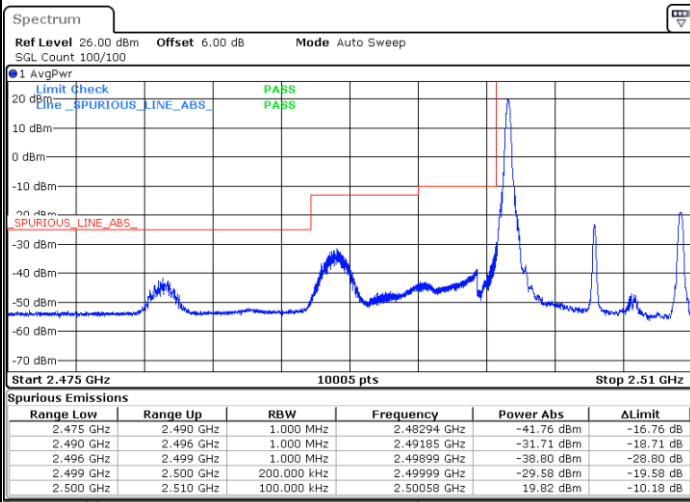

Lowest Band Edge / 1 RB

Date: 7 MAY 2020 23:04:44

Highest Band Edge / 1 RB

Date: 7 MAY 2020 23:10:25

Lowest Band Edge / Full RB

Date: 7 MAY 2020 23:05:52

Highest Band Edge / Full RB

Date: 7 MAY 2020 23:09:17

LTE Band 7 / 5MHz / 64QAM

Lowest Band Edge / 1RB

Date: 8 MAY 2020 00:11:17

Highest Band Edge / 1 RB

Date: 8 MAY 2020 00:13:34

Lowest Band Edge / Full RB

Date: 8 MAY 2020 00:12:25

Highest Band Edge / Full RB

Date: 8 MAY 2020 00:14:42

LTE Band 7 / 10MHz / QPSK

Lowest Band Edge / 1 RB

Highest Band Edge / 1 RB

Date: 7 MAY 2020 23:20:05

Date: 7 MAY 2020 23:28:02

Lowest Band Edge / Full RB

Highest Band Edge / Full RB

Date: 7 MAY 2020 23:23:30

Date: 7 MAY 2020 23:24:38

LTE Band 7 / 10MHz / 16QAM

Lowest Band Edge / 1 RB

Date: 7 MAY 2020 23:21:13

Highest Band Edge / 1 RB

Date: 7 MAY 2020 23:26:54

Lowest Band Edge / Full RB