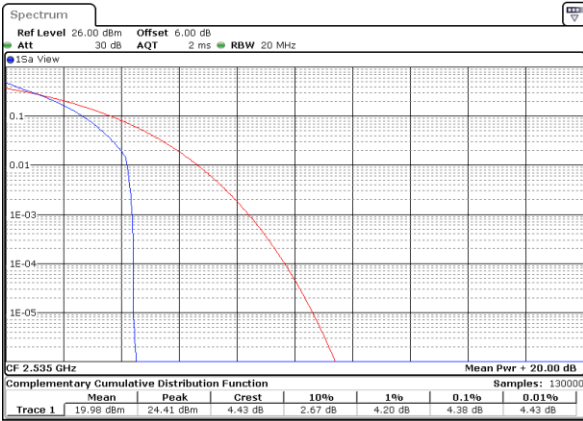

LTE Band 7 / 20MHz / QPSK

Lowest Channel / 1RB

Date: 8 MAY 2020 00:56:27

Lowest Channel / Full RB

Date: 8 MAY 2020 00:56:36

Middle Channel / 1RB

Date: 8 MAY 2020 00:57:15

Middle Channel / Full RB

Date: 8 MAY 2020 00:57:06

Highest Channel / 1RB

Date: 8 MAY 2020 00:57:57

Highest Channel / Full RB

Date: 8 MAY 2020 00:58:06

LTE Band 7 / 20MHz / 16QAM

Lowest Channel / 1RB

Date: 8 MAY 2020 00:56:18