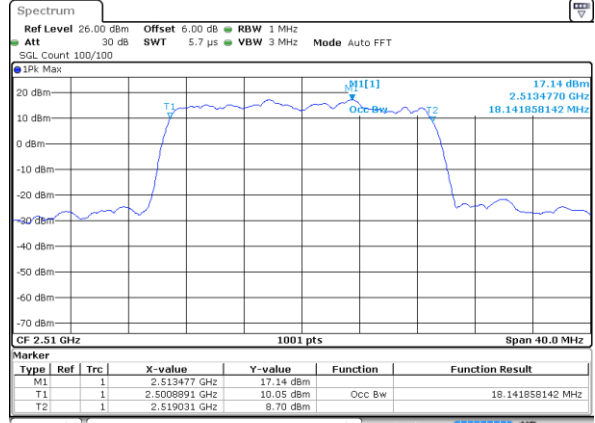

Lowest Channel / 20MHz / 16QAM

Date: 7 MAY 2020 23:50:06