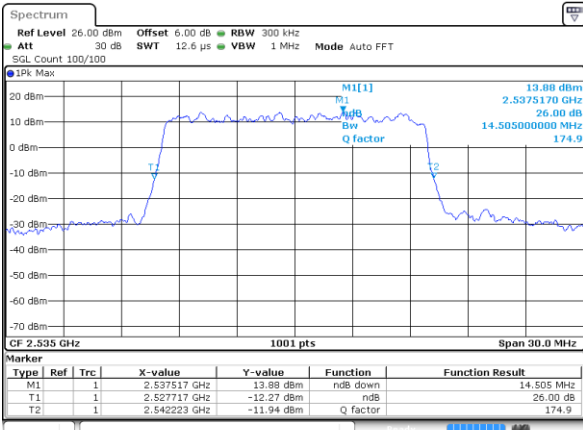

Highest Channel / 10MHz / 16QAM

Date: 7 MAY 2020 23:18:57

LTE Band 7

Lowest Channel / 15MHz / QPSK

Date: 7 MAY 2020 23:34:06

Lowest Channel / 15MHz / 16QAM

Date: 7 MAY 2020 23:33:46

Middle Channel / 15MHz / QPSK

Date: 7 MAY 2020 23:34:26

Middle Channel / 15MHz / 16QAM

Date: 7 MAY 2020 23:34:46

Highest Channel / 15MHz / QPSK

Date: 7 MAY 2020 23:35:26

Highest Channel / 15MHz / 16QAM

Date: 7 MAY 2020 23:35:06

LTE Band 7