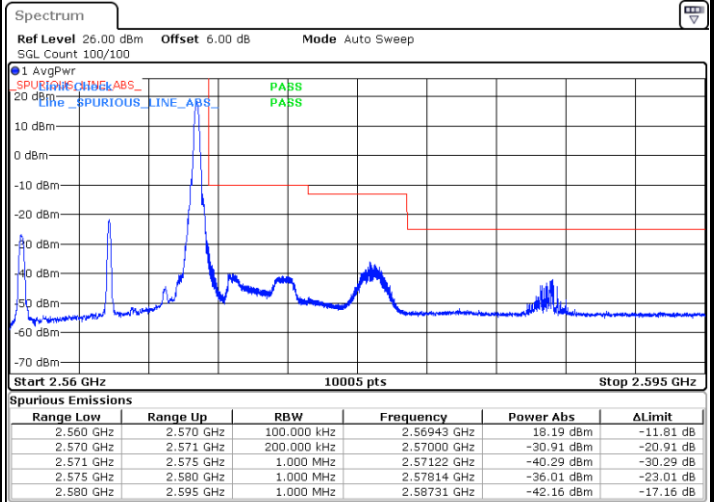

Date: 7 MAY 2020 23:23:30

Date: 7 MAY 2020 23:24:38

LTE Band 7 / 10MHz / 16QAM

Lowest Band Edge / 1 RB

Date: 7 MAY 2020 23:21:13

Highest Band Edge / 1 RB

Date: 7 MAY 2020 23:26:54

Lowest Band Edge / Full RB

Date: 7 MAY 2020 23:22:22

Highest Band Edge / Full RB

Date: 7 MAY 2020 23:25:46

LTE Band 7 / 10MHz / 64QAM

Lowest Band Edge / 1 RB

Date: 8 MAY 2020 00:19:32

Highest Band Edge / 1 RB

Date: 8 MAY 2020 00:21:48

Lowest Band Edge / Full RB

Date: 8 MAY 2020 00:20:40

Highest Band Edge / Full RB

Date: 8 MAY 2020 00:22:56

LTE Band 7 / 15MHz / QPSK

Lowest Band Edge / 1 RB

Date: 7.MAY.2020 23:36:35

Highest Band Edge / 1 RB

Date: 7.MAY.2020 23:44:33

Lowest Band Edge / Full RB

Date: 7.MAY.2020 23:40:00

Highest Band Edge / Full RB

Date: 7.MAY.2020 23:41:08

LTE Band 7 / 15MHz / 16QAM

Lowest Band Edge / 1 RB

Date: 7.MAY.2020 23:37:43