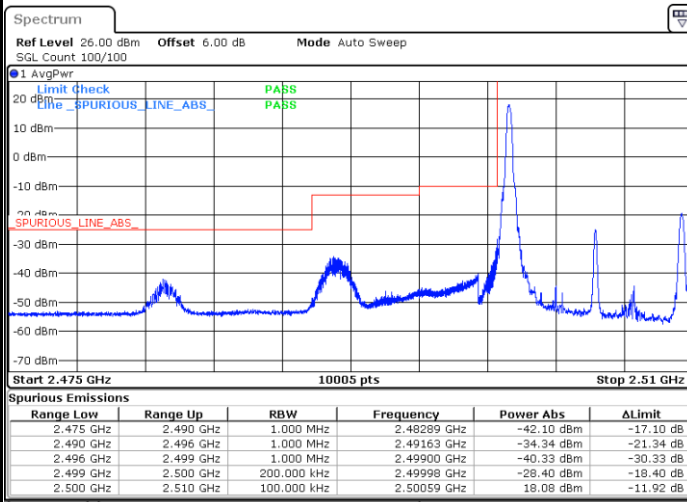

Date: 8 MAY 2020 00:14:42

LTE Band 7 / 10MHz / QPSK

Lowest Band Edge / 1 RB

Highest Band Edge / 1 RB

Date: 7 MAY 2020 23:20:05

Date: 7 MAY 2020 23:28:02

Lowest Band Edge / Full RB

Highest Band Edge / Full RB

Date: 7 MAY 2020 23:23:30

Date: 7 MAY 2020 23:24:38

LTE Band 7 / 10MHz / 16QAM

Lowest Band Edge / 1 RB

Date: 7 MAY 2020 23:21:13

Highest Band Edge / 1 RB

Date: 7 MAY 2020 23:26:54

Lowest Band Edge / Full RB

Date: 7 MAY 2020 23:22:22

Highest Band Edge / Full RB

Date: 7 MAY 2020 23:25:46

LTE Band 7 / 10MHz / 64QAM

Lowest Band Edge / 1 RB

Date: 8 MAY 2020 00:19:32

Highest Band Edge / 1 RB

Date: 8 MAY 2020 00:21:48

Lowest Band Edge / Full RB

Date: 8 MAY 2020 00:20:40

Highest Band Edge / Full RB

Date: 8 MAY 2020 00:22:56

LTE Band 7 / 15MHz / QPSK

Lowest Band Edge / 1 RB

Date: 7.MAY.2020 23:36:35

Highest Band Edge / 1 RB