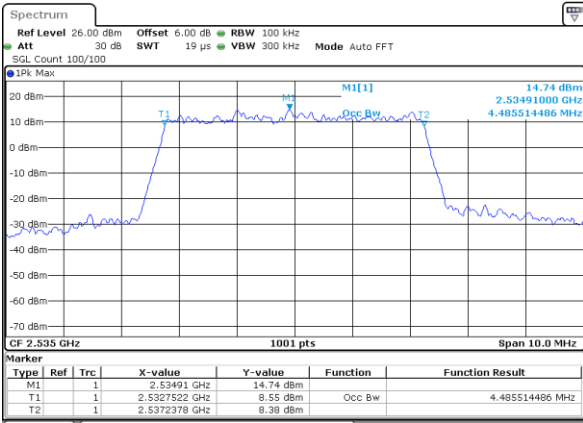

Middle Channel / 20MHz / 64QAM

Date: 8 MAY 2020 00:32:01

Highest Channel / 15MHz / 64QAM

Date: 8 MAY 2020 00:23:56

Highest Channel / 20MHz / 64QAM

Date: 8 MAY 2020 00:32:11

Occupied Bandwidth

Mode	LTE Band 7 : 99%OBW(MHz)											
BW	1.4MHz		3MHz		5MHz		10MHz		15MHz		20MHz	
Mod.	QPSK	16QAM	QPSK	16QAM	QPSK	16QAM	QPSK	16QAM	QPSK	16QAM	QPSK	16QAM
Lowest CH	-	-	-	-	4.50	4.50	8.97	9.05	13.40	13.49	18.18	18.14
Middle CH	-	-	-	-	4.49	4.48	9.01	8.93	13.37	13.43	18.26	18.42
Highest CH	-	-	-	-	4.49	4.49	9.07	9.01	13.46	13.46	18.22	18.18
Mode	LTE Band 7 : 99%OBW(MHz)											
BW	1.4MHz		3MHz		5MHz		10MHz		15MHz		20MHz	
Mod.	64QAM		64QAM		64QAM		64QAM		64QAM		64QAM	
Lowest CH	-	-	-	-	4.48	-	9.03	-	13.40	-	18.26	-
Middle CH	-	-	-	-	4.51	-	8.99	-	13.34	-	18.30	-
Highest CH	-	-	-	-	4.52	-	9.03	-	13.46	-	18.30	-

LTE Band 7

Lowest Channel / 5MHz / QPSK

Date: 7 MAY 2020 23:00:36

Lowest Channel / 5MHz / 16QAM

Date: 7 MAY 2020 23:00:56

Middle Channel / 5MHz / QPSK

Date: 7 MAY 2020 23:01:36

Middle Channel / 5MHz / 16QAM

Date: 7 MAY 2020 23:01:16

Highest Channel / 5MHz / QPSK

Date: 7 MAY 2020 23:01:56

Highest Channel / 5MHz / 16QAM

Date: 7 MAY 2020 23:02:16

LTE Band 7

Lowest Channel / 10MHz / QPSK

Date: 7 MAY 2020 23:17:06