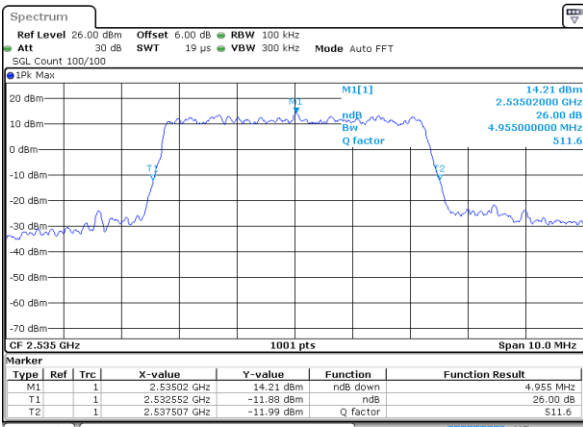

Mode	LTE Band 7 : 26dB BW(MHz)											
BW	1.4MHz		3MHz		5MHz		10MHz		15MHz		20MHz	
Mod.	QPSK	16QAM	QPSK	16QAM	QPSK	16QAM	QPSK	16QAM	QPSK	16QAM	QPSK	16QAM
Lowest CH	-	-	-	-	4.83	4.75	9.73	9.71	14.30	14.15	20.34	20.10
Middle CH	-	-	-	-	4.96	4.87	9.67	9.61	14.51	14.45	20.14	20.14
Highest CH	-	-	-	-	4.87	5.07	9.65	9.71	14.51	14.33	20.14	20.10
Mode	LTE Band 7 : 26dB BW(MHz)											
BW	1.4MHz		3MHz		5MHz		10MHz		15MHz		20MHz	
Mod.	64QAM		64QAM		64QAM		64QAM		64QAM		64QAM	
Lowest CH	-	-	-	-	4.93	-	9.73	-	14.24	-	20.06	-
Middle CH	-	-	-	-	4.88	-	9.89	-	14.15	-	20.18	-
Highest CH	-	-	-	-	4.90	-	9.89	-	14.33	-	20.22	-

LTE Band 7

Lowest Channel / 5MHz / QPSK

Date: 7 MAY 2020 23:00:46

Lowest Channel / 5MHz / 16QAM

Date: 7 MAY 2020 23:01:06

Middle Channel / 5MHz / QPSK

Date: 7 MAY 2020 23:01:46

Middle Channel / 5MHz / 16QAM

Date: 7 MAY 2020 23:01:26

Highest Channel / 5MHz / QPSK

Date: 7 MAY 2020 23:02:06

Highest Channel / 5MHz / 16QAM

Date: 7 MAY 2020 23:02:26

LTE Band 7

Lowest Channel / 10MHz / QPSK

Date: 7 MAY 2020 23:17:17