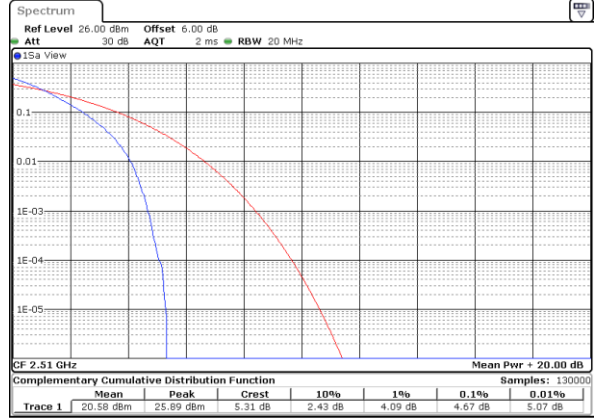

LTE Band 7 / 20MHz / QPSK

Lowest Channel / 1RB

Date: 8 MAY 2020 00:56:27

Lowest Channel / Full RB

Date: 8 MAY 2020 00:56:36

Middle Channel / 1RB

Date: 8 MAY 2020 00:57:15

Middle Channel / Full RB