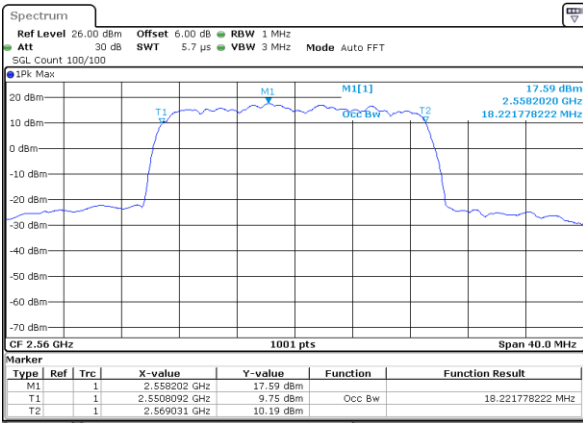

Date: 7 MAY 2020 23:34:16

Middle Channel / 15MHz / 16QAM

Date: 7 MAY 2020 23:34:36

Highest Channel / 15MHz / QPSK

Date: 7 MAY 2020 23:35:16

Highest Channel / 15MHz / 16QAM

Date: 7 MAY 2020 23:34:56

LTE Band 7

Lowest Channel / 20MHz / QPSK

Date: 7 MAY 2020 23:50:26

Lowest Channel / 20MHz / 16QAM

Date: 7 MAY 2020 23:50:06

Middle Channel / 20MHz / QPSK

Date: 7 MAY 2020 23:50:46

Middle Channel / 20MHz / 16QAM

Date: 7 MAY 2020 23:51:06

Highest Channel / 20MHz / QPSK

Date: 7 MAY 2020 23:51:47

Highest Channel / 20MHz / 16QAM

Date: 7 MAY 2020 23:51:27

LTE Band 7

Lowest Channel / 5MHz / 64QAM

Date: 8 MAY 2020 00:06:36

Lowest Channel / 10MHz / 64QAM