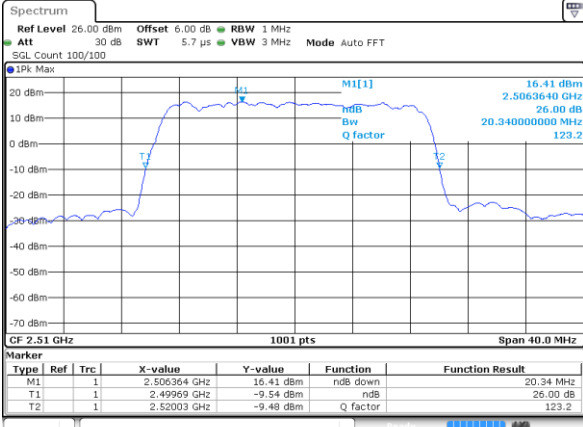

LTE Band 7

Lowest Channel / 20MHz / QPSK

Date: 7 MAY 2020 23:50:36