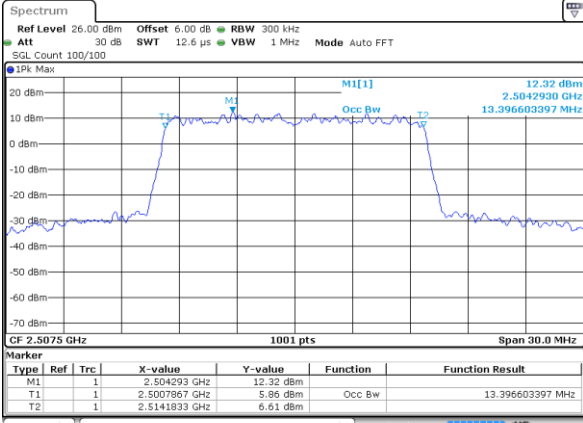

Highest Channel / 20MHz / QPSK

Date: 7 MAY 2020 23:51:47

Highest Channel / 20MHz / 16QAM

Date: 7 MAY 2020 23:51:27

LTE Band 7

Lowest Channel / 5MHz / 64QAM

Date: 8 MAY 2020 00:06:36

Lowest Channel / 10MHz / 64QAM

Date: 8 MAY 2020 00:14:51

Middle Channel / 5MHz / 64QAM

Date: 8 MAY 2020 00:06:46

Middle Channel / 10MHz / 64QAM

Date: 8 MAY 2020 00:15:02

Highest Channel / 5MHz / 64QAM

Date: 8 MAY 2020 00:06:56

Highest Channel / 10MHz / 64QAM

Date: 8 MAY 2020 00:15:12

LTE Band 7

Lowest Channel / 15MHz / 64QAM

Date: 8 MAY 2020 00:23:06

Lowest Channel / 20MHz / 64QAM

Date: 8 MAY 2020 00:31:21

Middle Channel / 15MHz / 64QAM

Date: 8 MAY 2020 00:23:16

Middle Channel / 20MHz / 64QAM

Date: 8 MAY 2020 00:31:31

Highest Channel / 15MHz / 64QAM

Date: 8 MAY 2020 00:23:26

Highest Channel / 20MHz / 64QAM

Date: 8 MAY 2020 00:31:41

Conducted Band Edge

LTE Band 7 / 5MHz / 16QAM