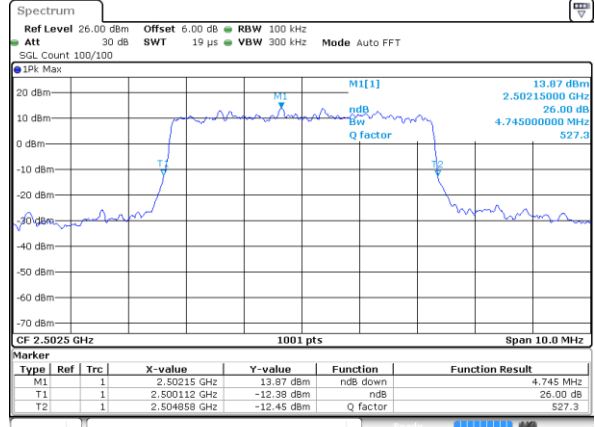

Date: 8 MAY 2020 00:55:11

Middle Channel / Full RB

Date: 8 MAY 2020 00:55:43

Highest Channel / 1RB

Date: 8 MAY 2020 00:56:00

Highest Channel / Full RB

Date: 8 MAY 2020 00:56:09

26dB Bandwidth

Mode	LTE Band 7 : 26dB BW(MHz)											
BW	1.4MHz		3MHz		5MHz		10MHz		15MHz		20MHz	
Mod.	QPSK	16QAM	QPSK	16QAM	QPSK	16QAM	QPSK	16QAM	QPSK	16QAM	QPSK	16QAM
Lowest CH	-	-	-	-	4.83	4.75	9.73	9.71	14.30	14.15	20.34	20.10
Middle CH	-	-	-	-	4.96	4.87	9.67	9.61	14.51	14.45	20.14	20.14
Highest CH	-	-	-	-	4.87	5.07	9.65	9.71	14.51	14.33	20.14	20.10
Mode	LTE Band 7 : 26dB BW(MHz)											
BW	1.4MHz		3MHz		5MHz		10MHz		15MHz		20MHz	
Mod.	64QAM		64QAM		64QAM		64QAM		64QAM		64QAM	
Lowest CH	-	-	-	-	4.93	-	9.73	-	14.24	-	20.06	-
Middle CH	-	-	-	-	4.88	-	9.89	-	14.15	-	20.18	-
Highest CH	-	-	-	-	4.90	-	9.89	-	14.33	-	20.22	-

LTE Band 7

Lowest Channel / 5MHz / QPSK

Date: 7 MAY 2020 23:00:46

Lowest Channel / 5MHz / 16QAM

Date: 7 MAY 2020 23:01:06

Middle Channel / 5MHz / QPSK

Date: 7 MAY 2020 23:01:46

Middle Channel / 5MHz / 16QAM

Date: 7 MAY 2020 23:01:26

Highest Channel / 5MHz / QPSK

Date: 7 MAY 2020 23:02:06

Highest Channel / 5MHz / 16QAM

Date: 7 MAY 2020 23:02:26

LTE Band 7

Lowest Channel / 10MHz / QPSK

Date: 7 MAY 2020 23:17:17