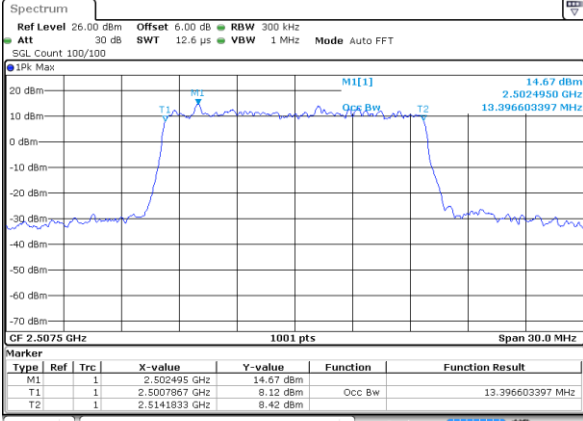

Highest Channel / 10MHz / 16QAM

Date: 7 MAY 2020 23:18:47

LTE Band 7

Lowest Channel / 15MHz / QPSK

Date: 7 MAY 2020 23:33:56

Lowest Channel / 15MHz / 16QAM

Date: 7 MAY 2020 23:33:36

Middle Channel / 15MHz / QPSK

Date: 7 MAY 2020 23:34:16

Middle Channel / 15MHz / 16QAM

Date: 7 MAY 2020 23:34:36

Highest Channel / 15MHz / QPSK

Date: 7 MAY 2020 23:35:16

Highest Channel / 15MHz / 16QAM

Date: 7 MAY 2020 23:34:56

LTE Band 7