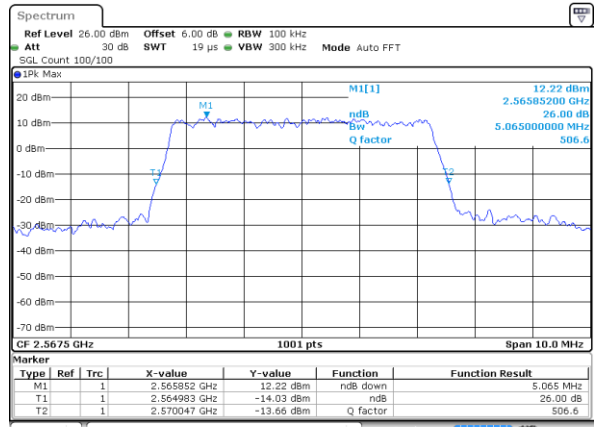

Mode	LTE Band 7 : 26dB BW(MHz)											
BW	1.4MHz		3MHz		5MHz		10MHz		15MHz		20MHz	
Mod.	QPSK	16QAM	QPSK	16QAM	QPSK	16QAM	QPSK	16QAM	QPSK	16QAM	QPSK	16QAM
Lowest CH	-	-	-	-	4.83	4.75	9.73	9.71	14.30	14.15	20.34	20.10
Middle CH	-	-	-	-	4.96	4.87	9.67	9.61	14.51	14.45	20.14	20.14
Highest CH	-	-	-	-	4.87	5.07	9.65	9.71	14.51	14.33	20.14	20.10
Mode	LTE Band 7 : 26dB BW(MHz)											
BW	1.4MHz		3MHz		5MHz		10MHz		15MHz		20MHz	
Mod.	64QAM		64QAM		64QAM		64QAM		64QAM		64QAM	
Lowest CH	-	-	-	-	4.93	-	9.73	-	14.24	-	20.06	-
Middle CH	-	-	-	-	4.88	-	9.89	-	14.15	-	20.18	-
Highest CH	-	-	-	-	4.90	-	9.89	-	14.33	-	20.22	-

LTE Band 7

Lowest Channel / 5MHz / QPSK

Date: 7 MAY 2020 23:00:46

Lowest Channel / 5MHz / 16QAM

Date: 7 MAY 2020 23:01:06

Middle Channel / 5MHz / QPSK

Date: 7 MAY 2020 23:01:46

Middle Channel / 5MHz / 16QAM

Date: 7 MAY 2020 23:01:26

Highest Channel / 5MHz / QPSK

Date: 7 MAY 2020 23:02:06

Highest Channel / 5MHz / 16QAM

Date: 7 MAY 2020 23:02:26

LTE Band 7

Lowest Channel / 10MHz / QPSK

Date: 7 MAY 2020 23:17:17