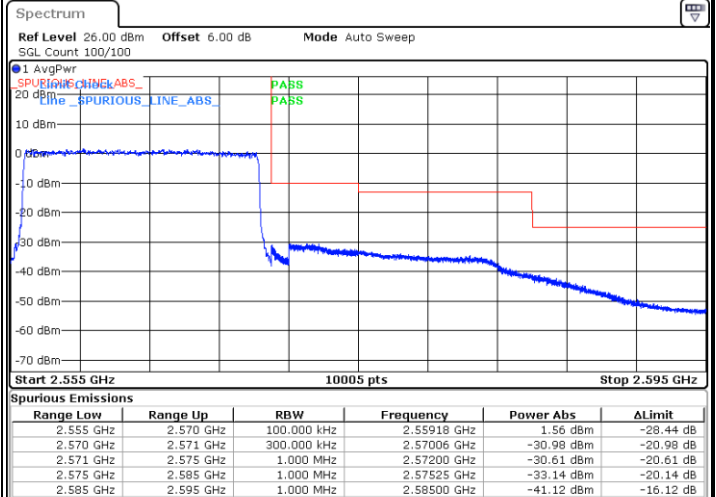

Date: 7 MAY 2020 23:22:22

Highest Band Edge / Full RB

Date: 7 MAY 2020 23:25:46

LTE Band 7 / 10MHz / 64QAM

Lowest Band Edge / 1 RB

Date: 8 MAY 2020 00:19:32

Highest Band Edge / 1 RB

Date: 8 MAY 2020 00:21:48

Lowest Band Edge / Full RB

Date: 8 MAY 2020 00:20:40

Highest Band Edge / Full RB

Date: 8 MAY 2020 00:22:56

LTE Band 7 / 15MHz / QPSK

Lowest Band Edge / 1 RB

Date: 7.MAY.2020 23:36:35

Highest Band Edge / 1 RB

Date: 7.MAY.2020 23:44:33

Lowest Band Edge / Full RB

Date: 7.MAY.2020 23:40:00

Highest Band Edge / Full RB

Date: 7.MAY.2020 23:41:08

LTE Band 7 / 15MHz / 16QAM

Lowest Band Edge / 1 RB

Date: 7.MAY.2020 23:37:43

Highest Band Edge / 1 RB

Date: 7.MAY.2020 23:43:24

Lowest Band Edge / Full RB

Date: 7.MAY.2020 23:38:52

Highest Band Edge / Full RB

Date: 7.MAY.2020 23:42:16