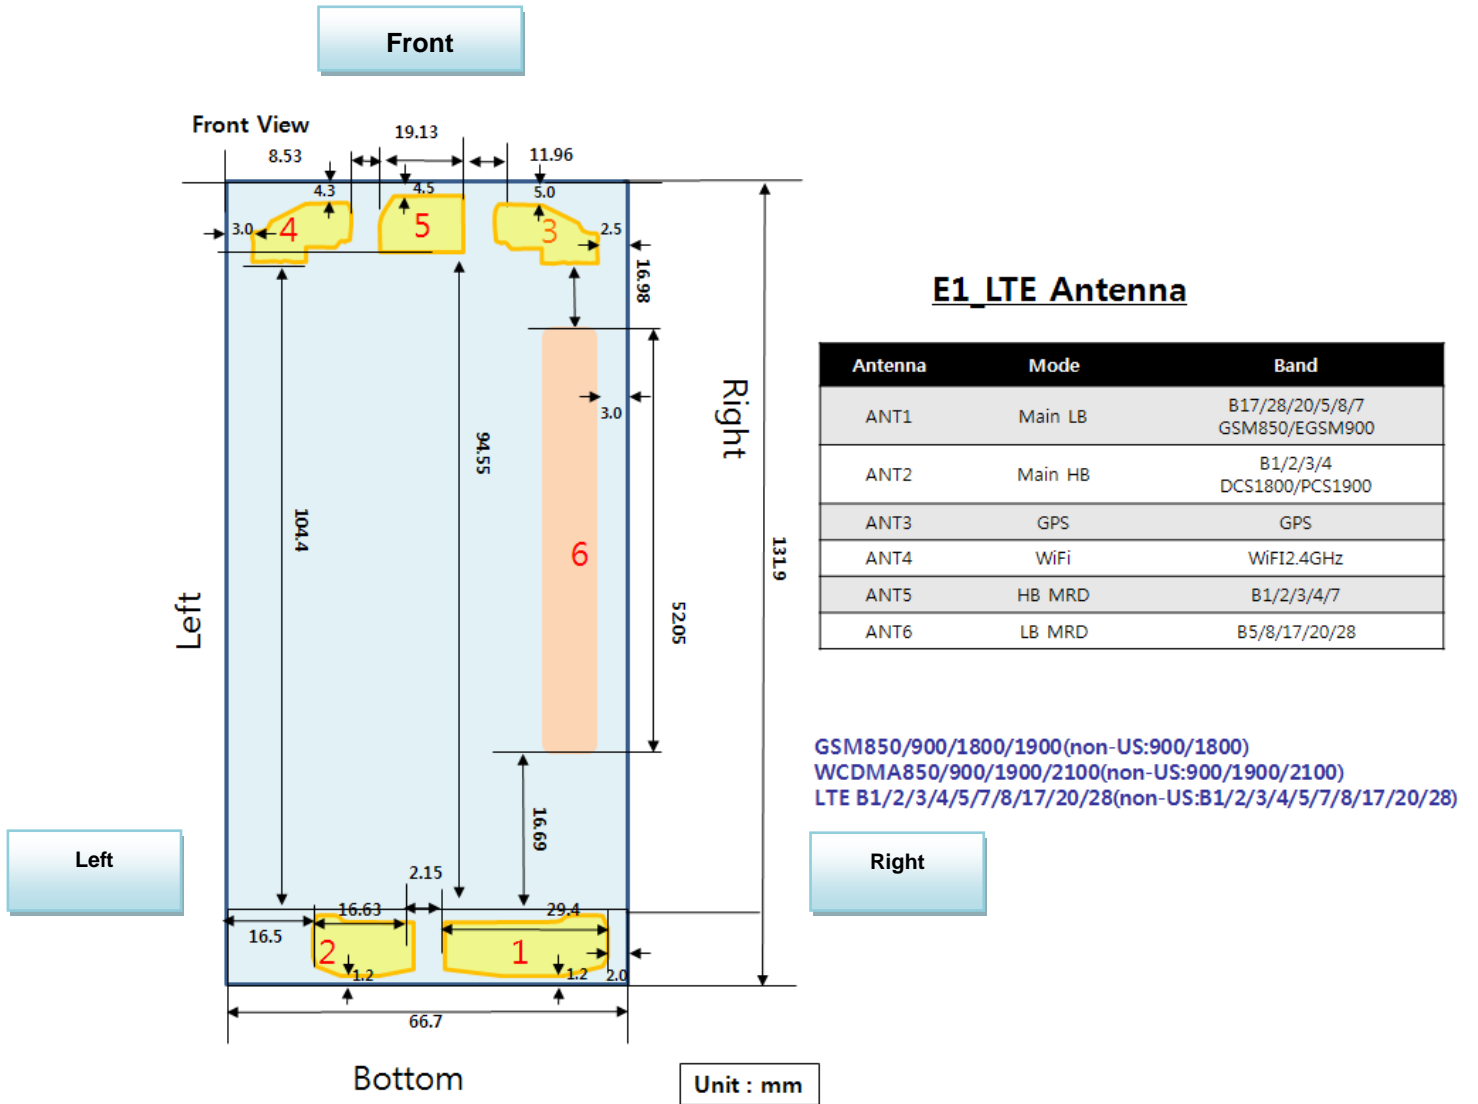

Antenna and Device Information

SAR Test Setup Photographs

■ **Test Setup Photo (Left All)**

■ **Test Setup Photo(Left Touch/Tilt)**

■ **Test Setup Photo (Right All)**

■ **Test Setup Photo (Right Touch/Tilt)**

■ **Test Setup Photo (Body All)**

■ **Test Setup Photo (Rear)**

[Distance of 1.0 cm from the EUT]

■ **Test Setup Photo (Front)**

[Distance of 1.0 cm from the EUT]

■ **Test Setup Photo (Left)**

[Distance of 1.0 cm from the EUT]

■ **Test Setup Photo (Right)**

[Distance of 1.0 cm from the EUT]

■ **Test Setup Photo(Top)**

[Distance of 1.0 cm from the EUT]

■ **Test Setup Photo(Bottom)**

[Distance of 1.0 cm from the EUT]