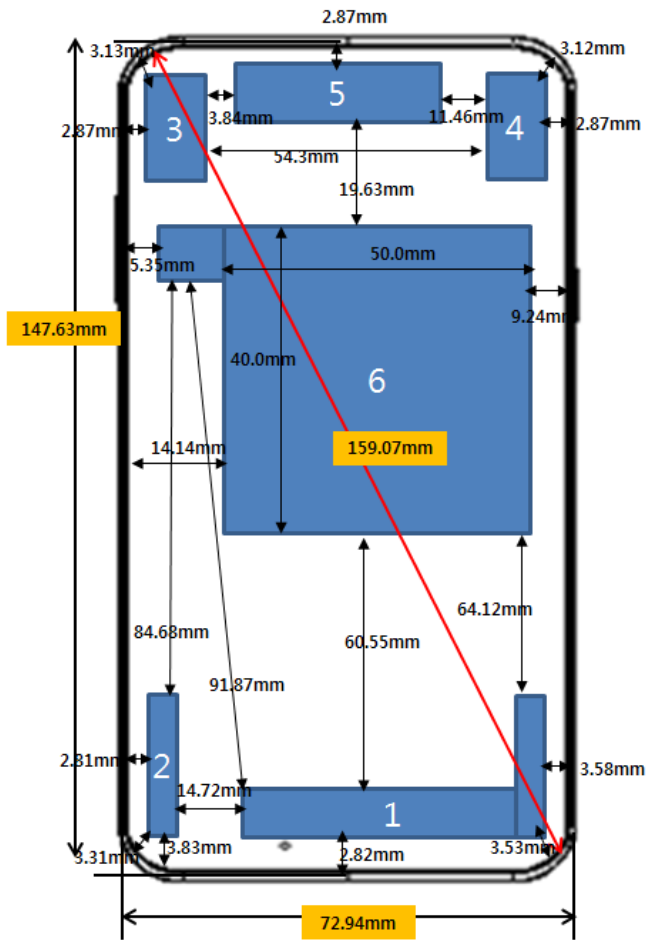

Antenna and Device Information

KS1604 Antenna Distance

Antenna	Mode	Band
1	LTE	LTE B17/B26/B41 TX, RX
	WCDMA	WCDMA B5 TX, RX
	GSM	GSM850/GSM900 TX, RX
2	LTE	LTE B1/B3
	WCDMA	WCDMA B1
	GSM	DS1800/PCS1900
3	LTE	LTE B41 2 nd
	GPS/Glonass	GPS/Glonass RX
4	WIFI	2.4GHz/5GHz
	BT	2.4GHz
5	LTE	LTE B1/B3/B17/B26 2 nd
	WCDMA	WCDMA B1/B5 2 nd
6	NFC	13.56MHz

Front View

SAR Test Setup Photographs

■ **Test Setup Photo (Left All)**

■ **Test Setup Photo(Left Touch/Tilt)**

■ **Test Setup Photo (Right All)**

■ **Test Setup Photo (Right Touch/Tilt)**

■ **Test Setup Photo (Body All)**

■ **Test Setup Photo (Rear)**

[Distance of 1.0 cm from the EUT]

■ **Test Setup Photo (Front)**

[Distance of 1.0 cm from the EUT]

■ **Test Setup Photo (Left)**

[Distance of 1.0 cm from the EUT]

■ **Test Setup Photo (Right)**

[Distance of 1.0 cm from the EUT]

■ **Test Setup Photo(Top)**

[Distance of 1.0 cm from the EUT]

■ **Test Setup Photo(Bottom)**

[Distance of 1.0 cm from the EUT]