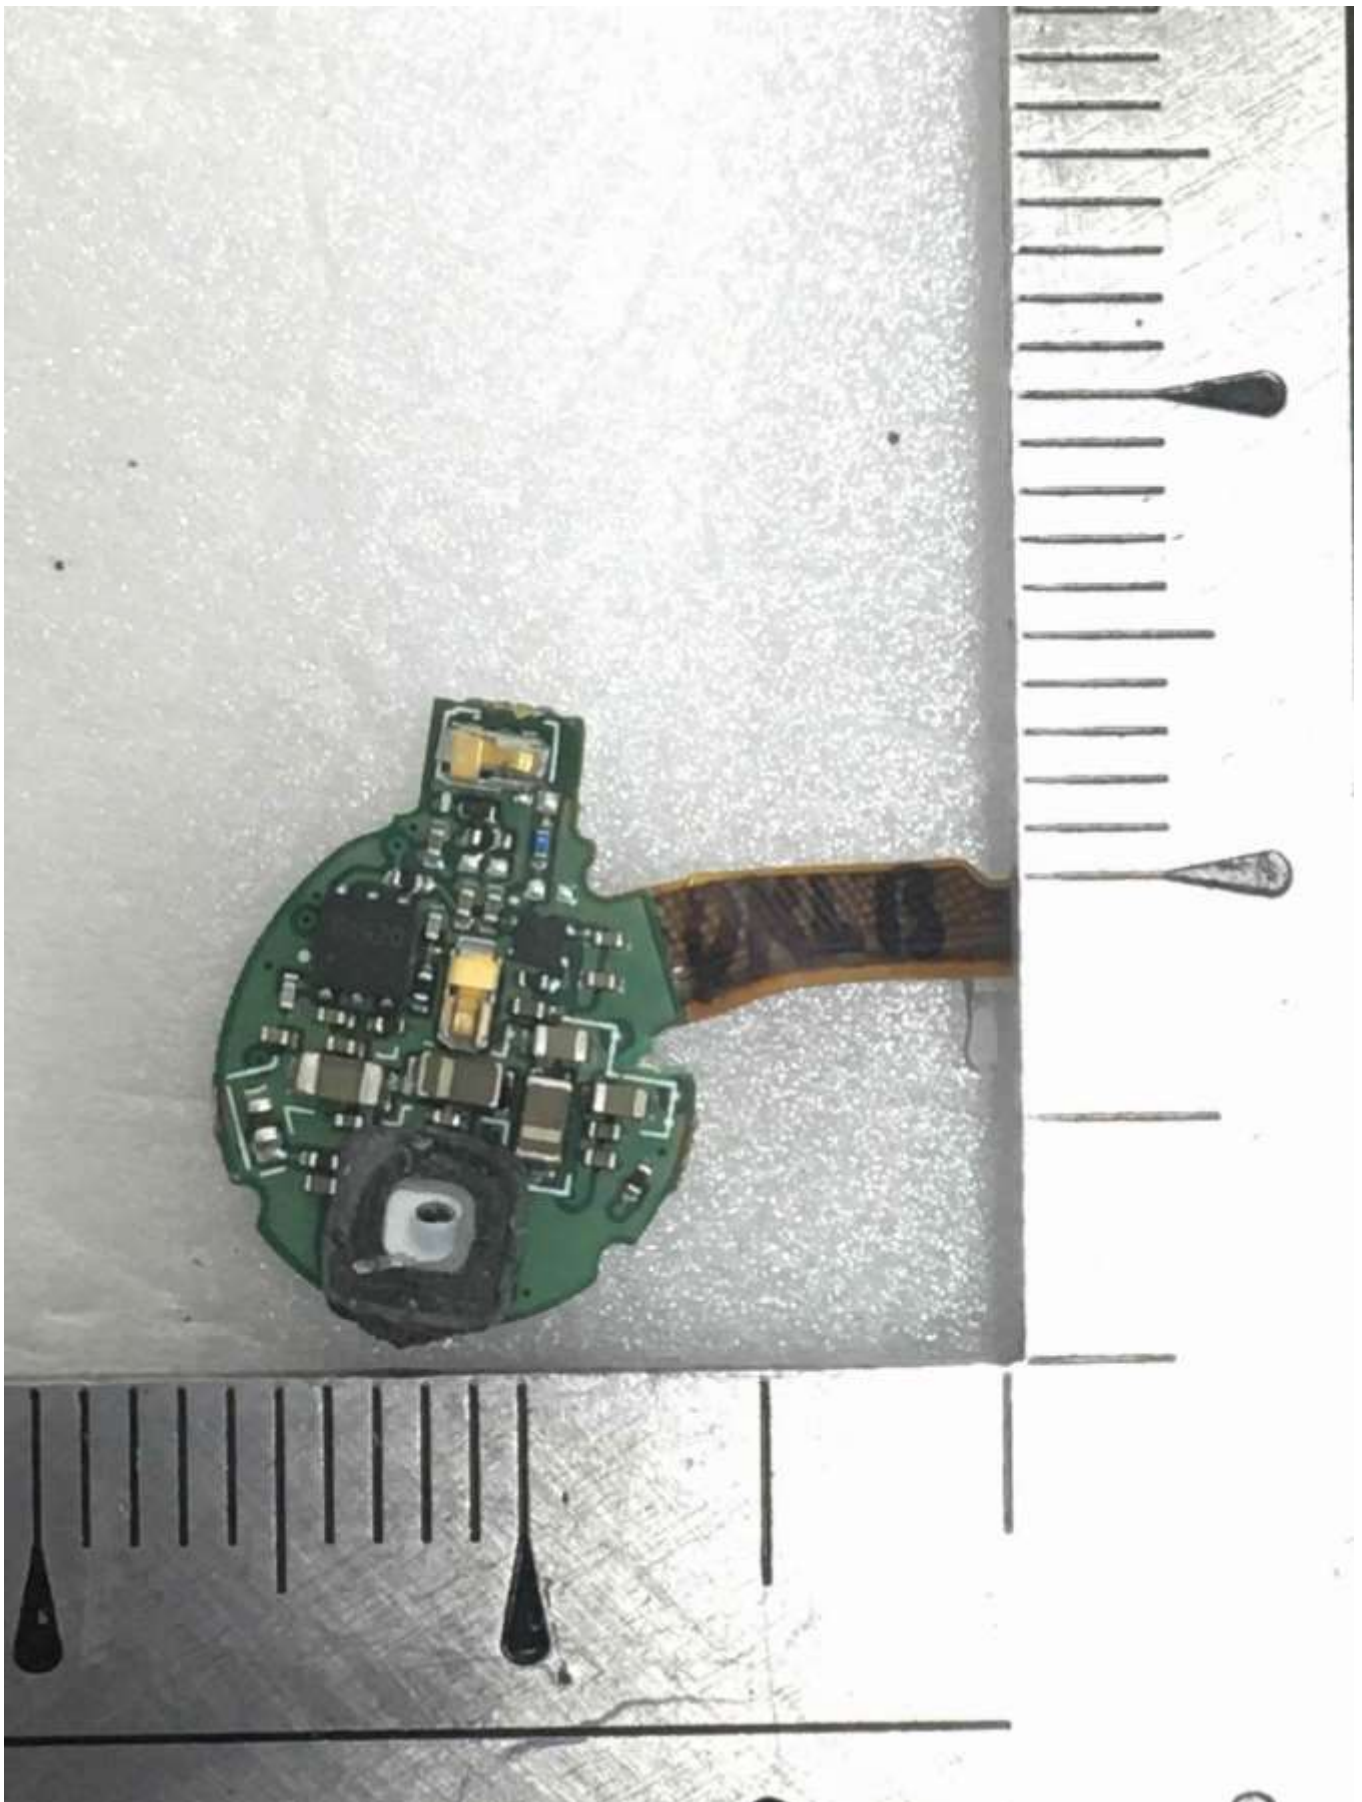

-. Bluetooth Earbud LEFT

FPCB Antenna

-. Bluetooth Earbud RIGHT

FPCB Antenna

Basic Model: TONE-FN7

Multiple Model: HBS-FN7

Coil Antenna

Multiple Model: HBS-FN7W