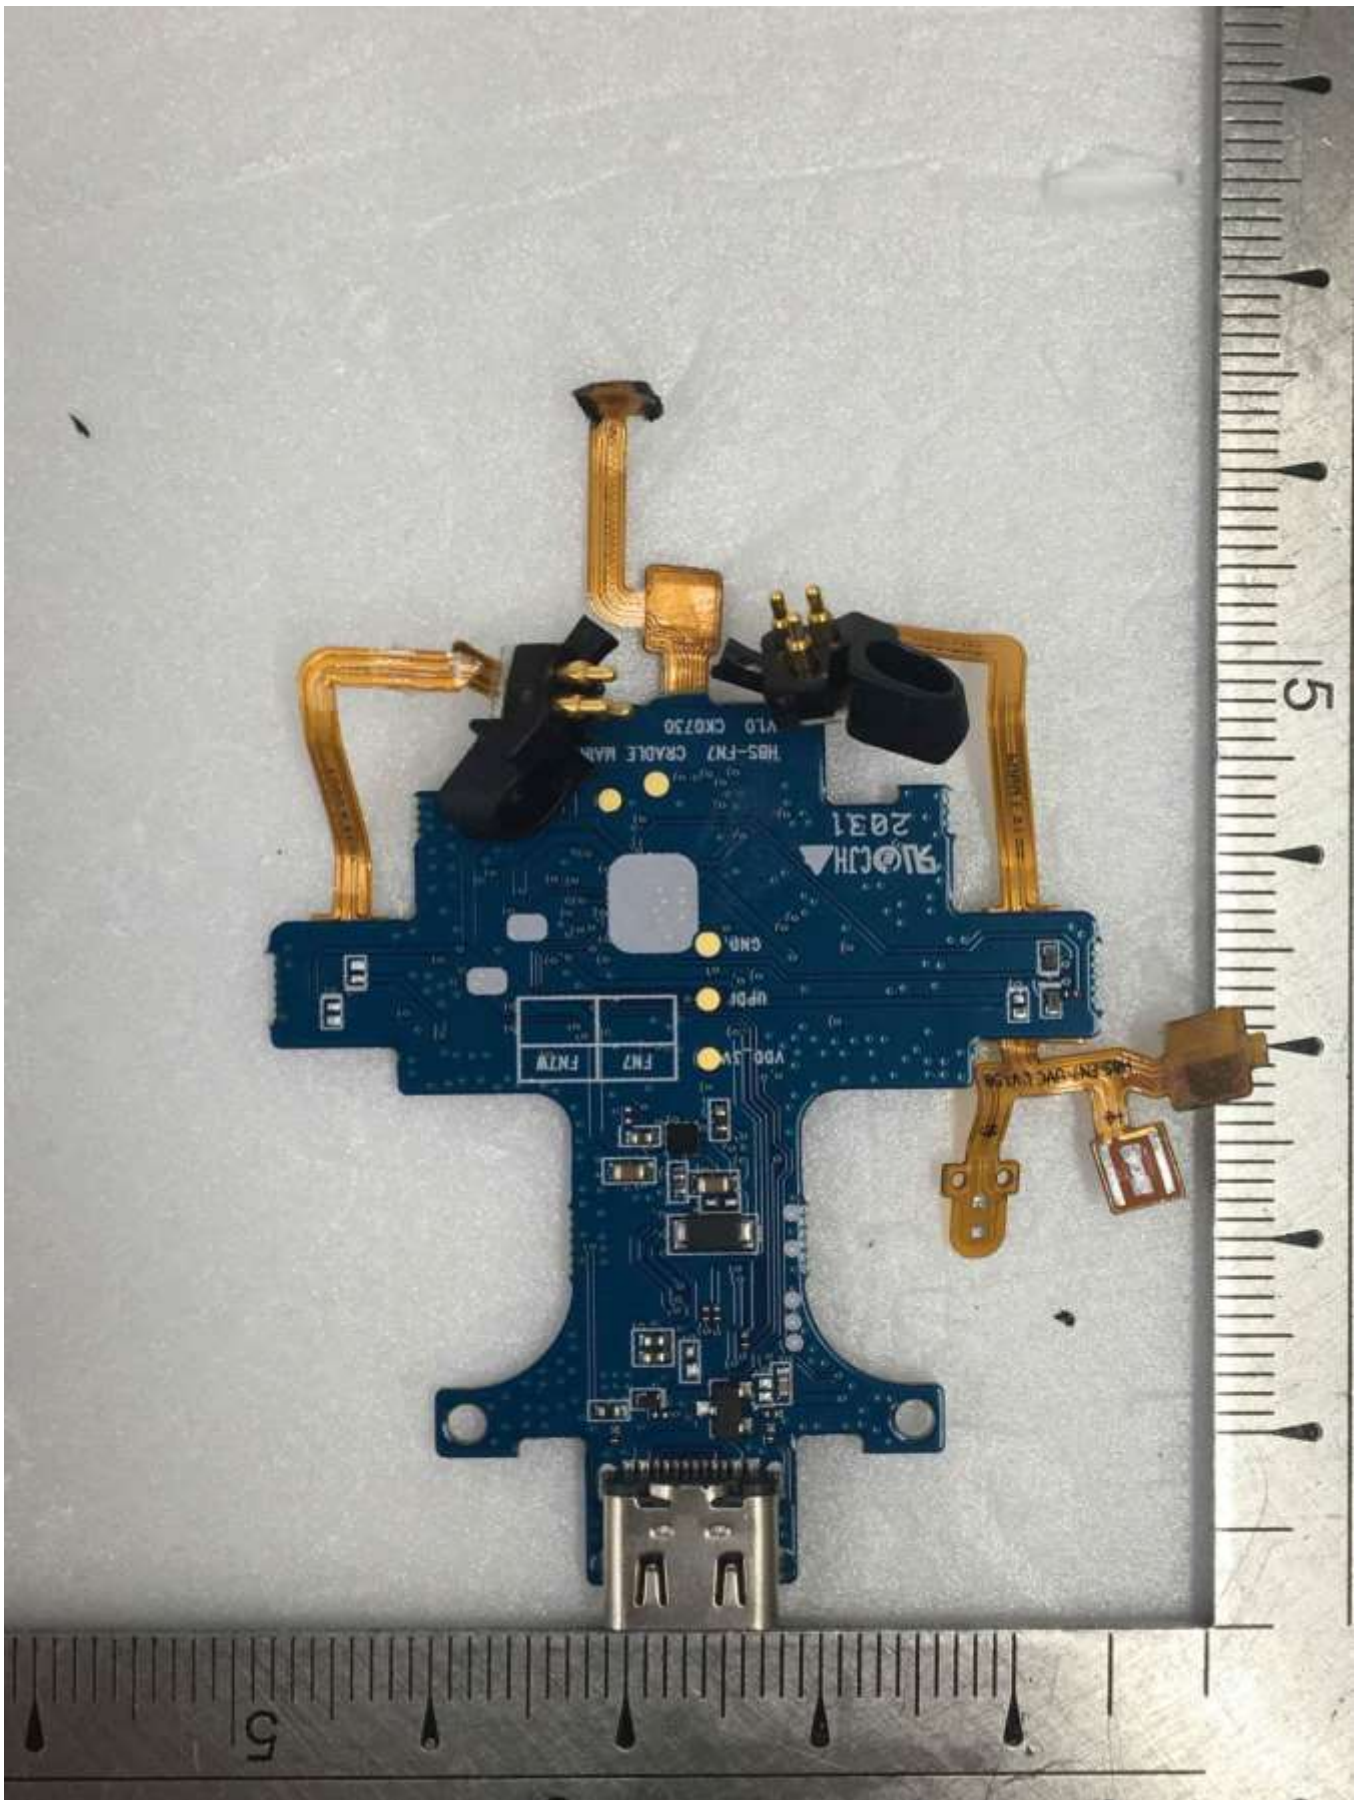

-. Bluetooth Earbud LEFT

FPCB Antenna

-. Bluetooth Earbud RIGHT

FPCB Antenna

Basic Model: TONE-FN7

Multiple Model: HBS-FN7

Coil Antenna

Multiple Model: HBS-FN7W

Multiple Model: HBS-TFN7