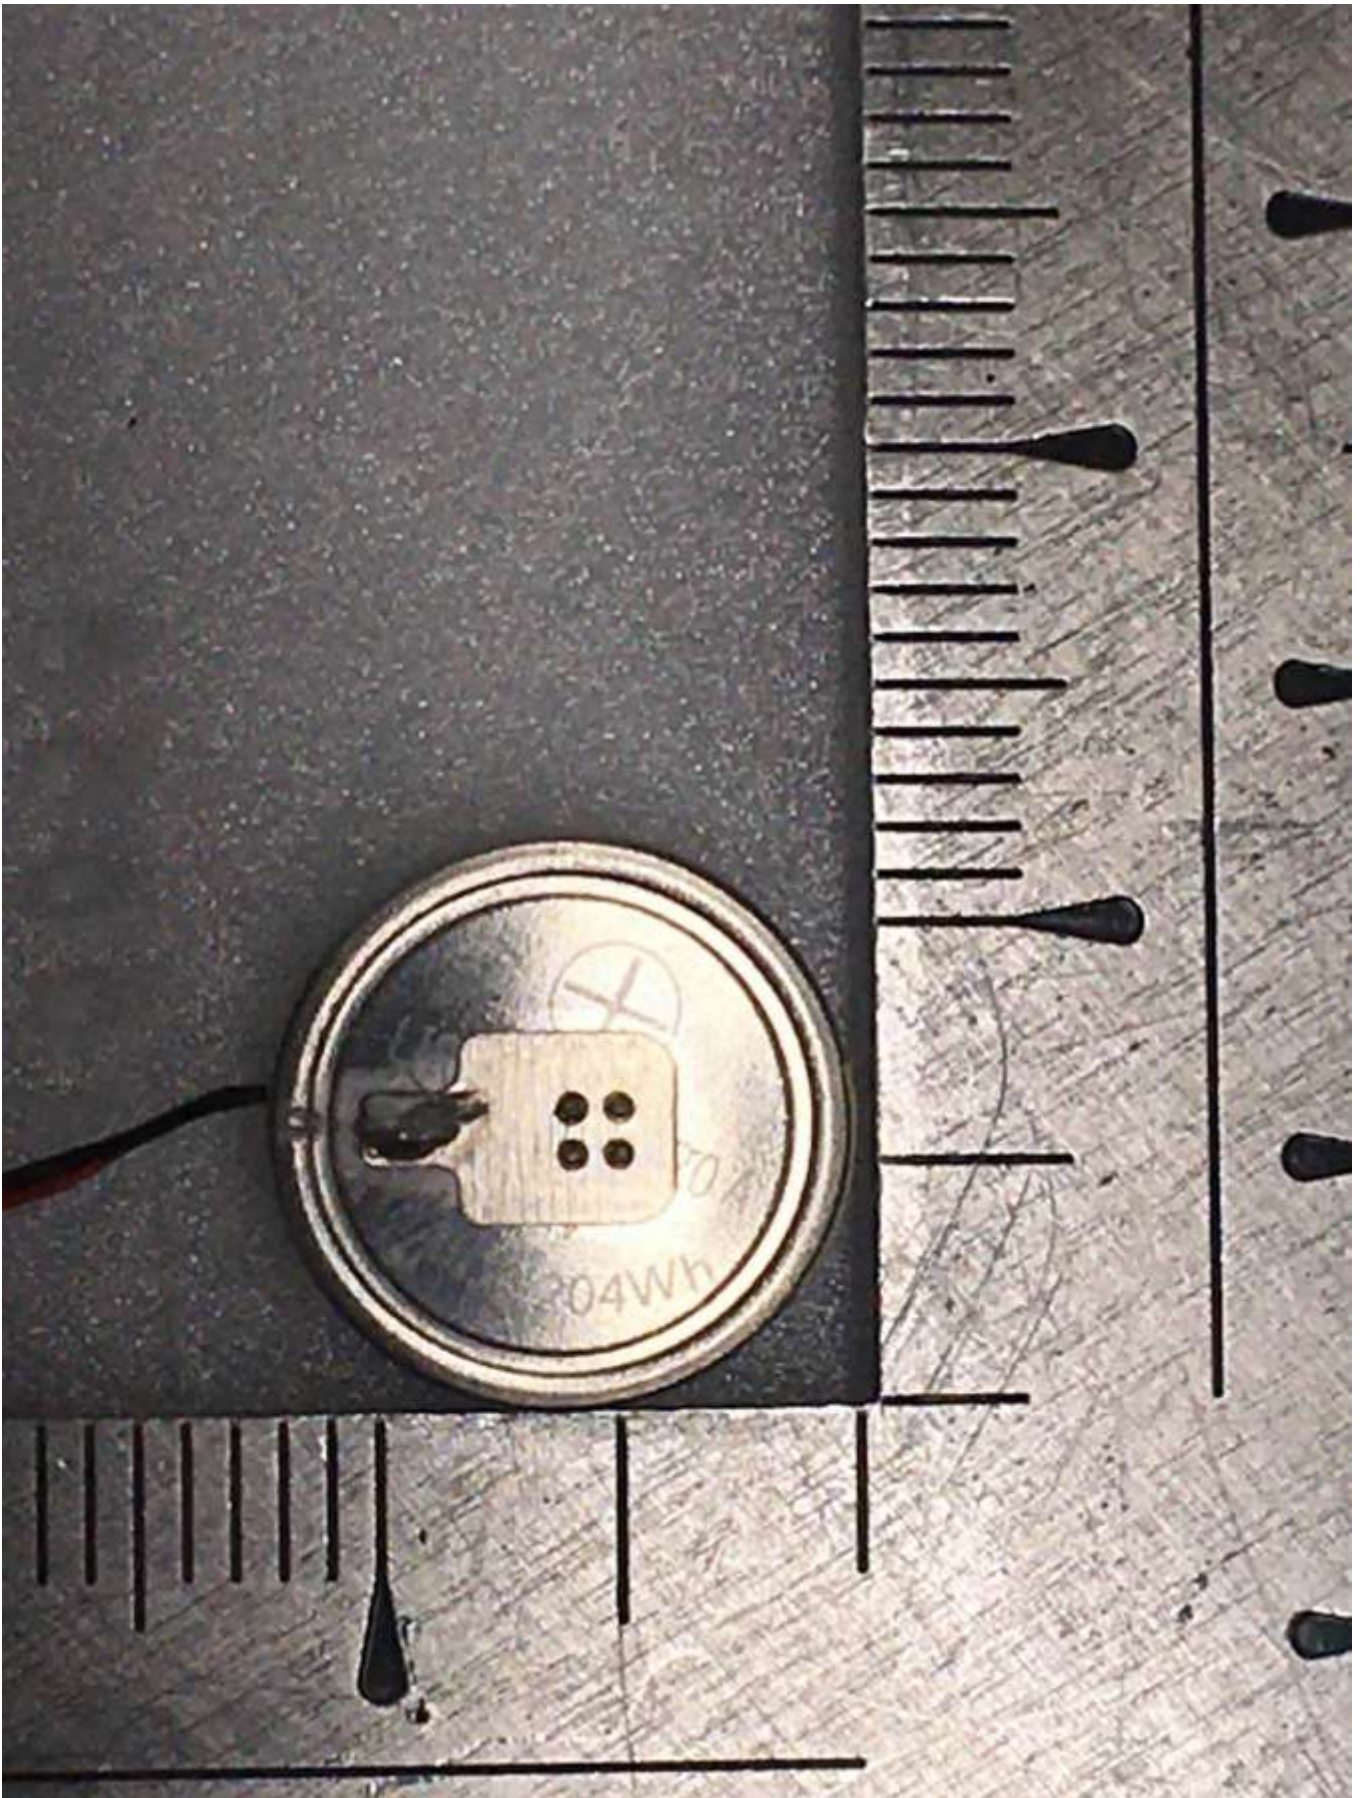

-. Bluetooth Earbud LEFT

FPCB Antenna

-. Bluetooth Earbud RIGHT

FPCB Antenna

Basic Model: TONE-FN7

Multiple Model: HBS-FN7

Coil Antenna

Multiple Model: HBS-FN7W