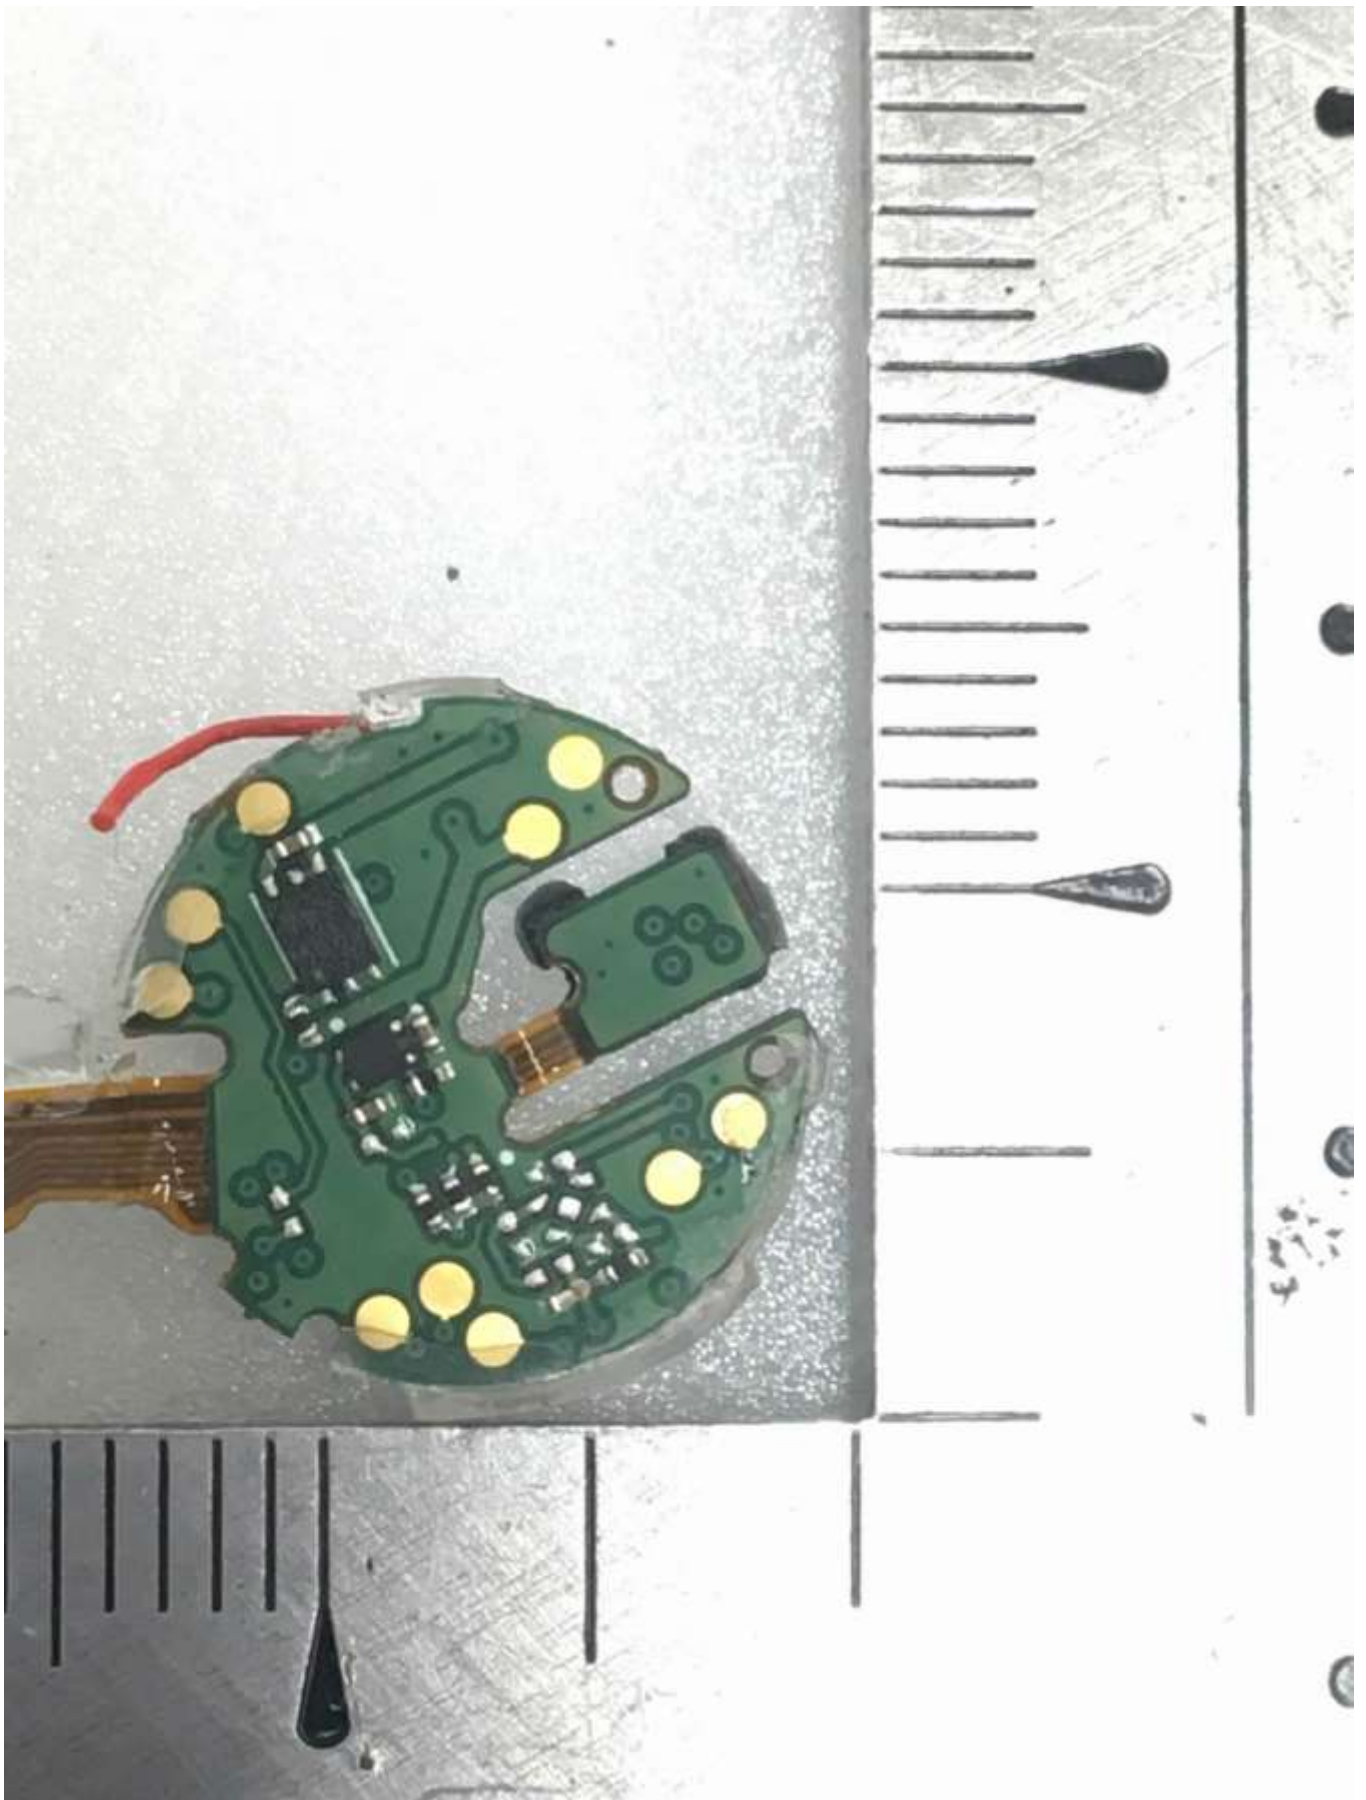

-. Bluetooth Earbud LEFT

FPCB Antenna

-. Bluetooth Earbud RIGHT

FPCB Antenna

Basic Model: TONE-FN7

Multiple Model: HBS-FN7

Coil Antenna

Multiple Model: HBS-FN7W

Multiple Model: HBS-TFN7