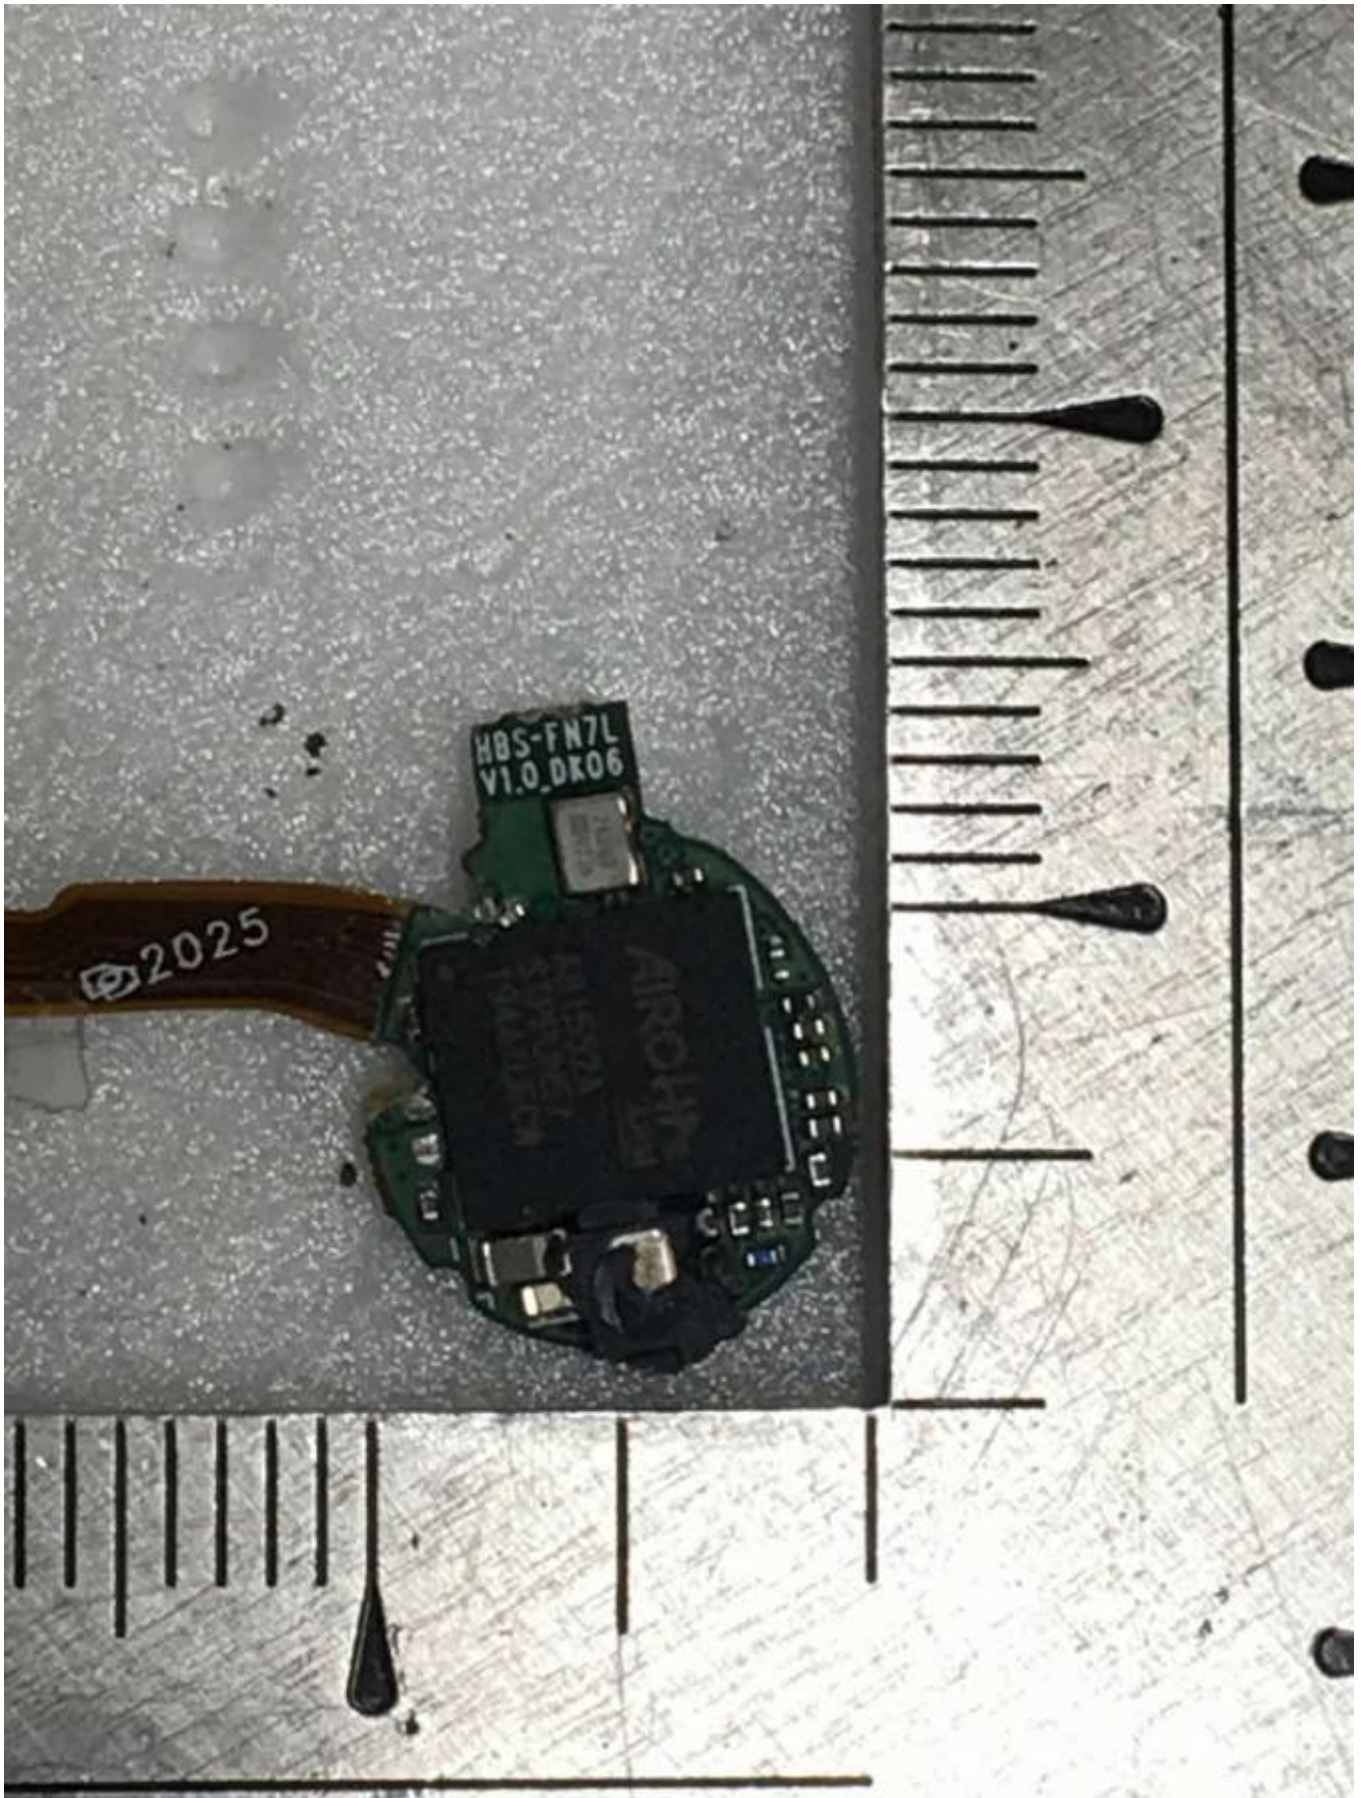

-. Bluetooth Earbud LEFT

FPCB Antenna

-. Bluetooth Earbud RIGHT

FPCB Antenna

Basic Model: TONE-FN7

Multiple Model: HBS-FN7

Coil Antenna

Multiple Model: HBS-FN7W