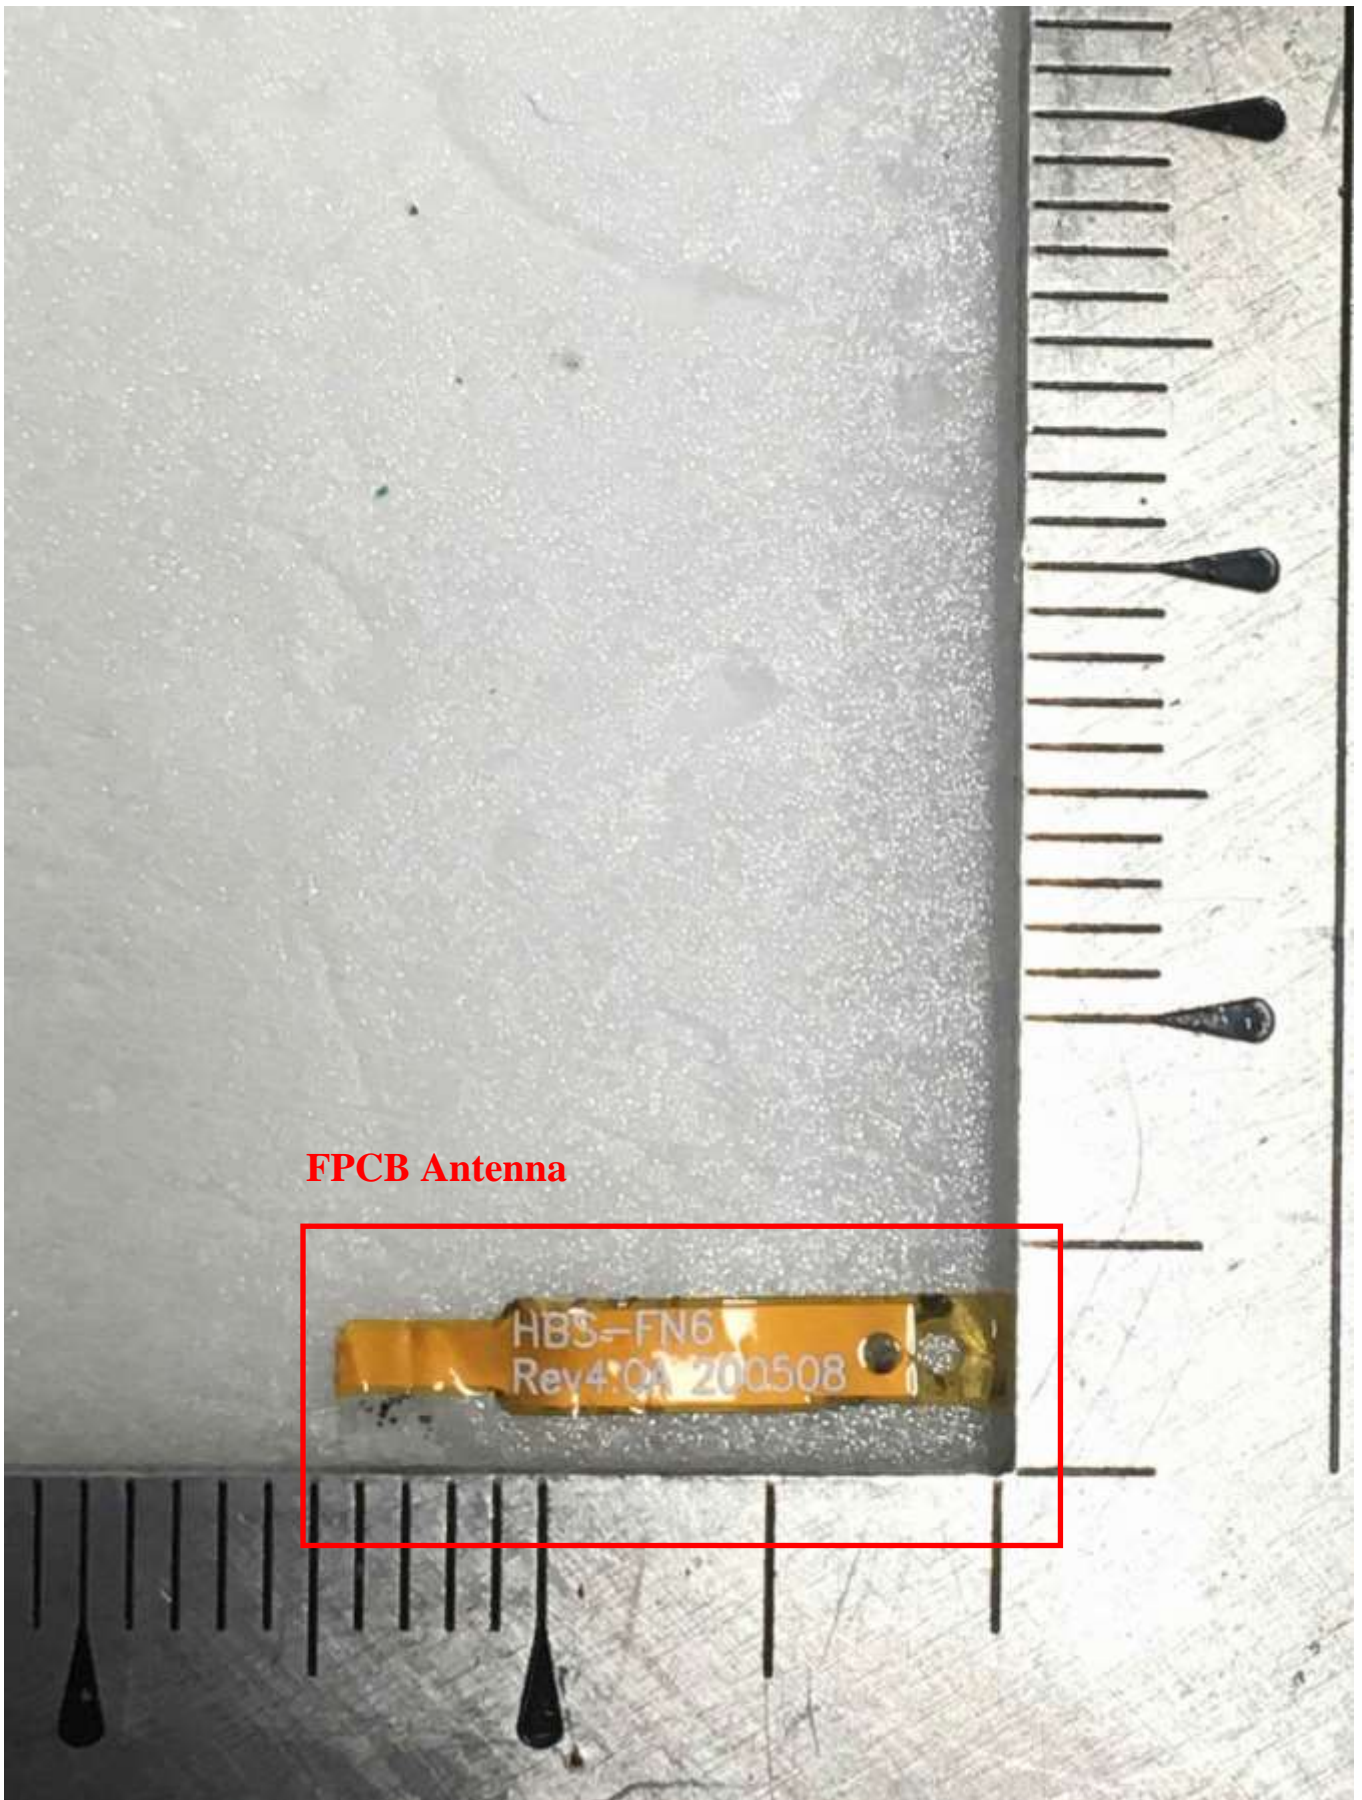

-. Bluetooth Earbud LEFT

FPCB Antenna

-. Bluetooth Earbud RIGHT

FPCB Antenna

Basic Model: TONE-FN7

Multiple Model: HBS-FN7

Coil Antenna

Multiple Model: HBS-FN7W