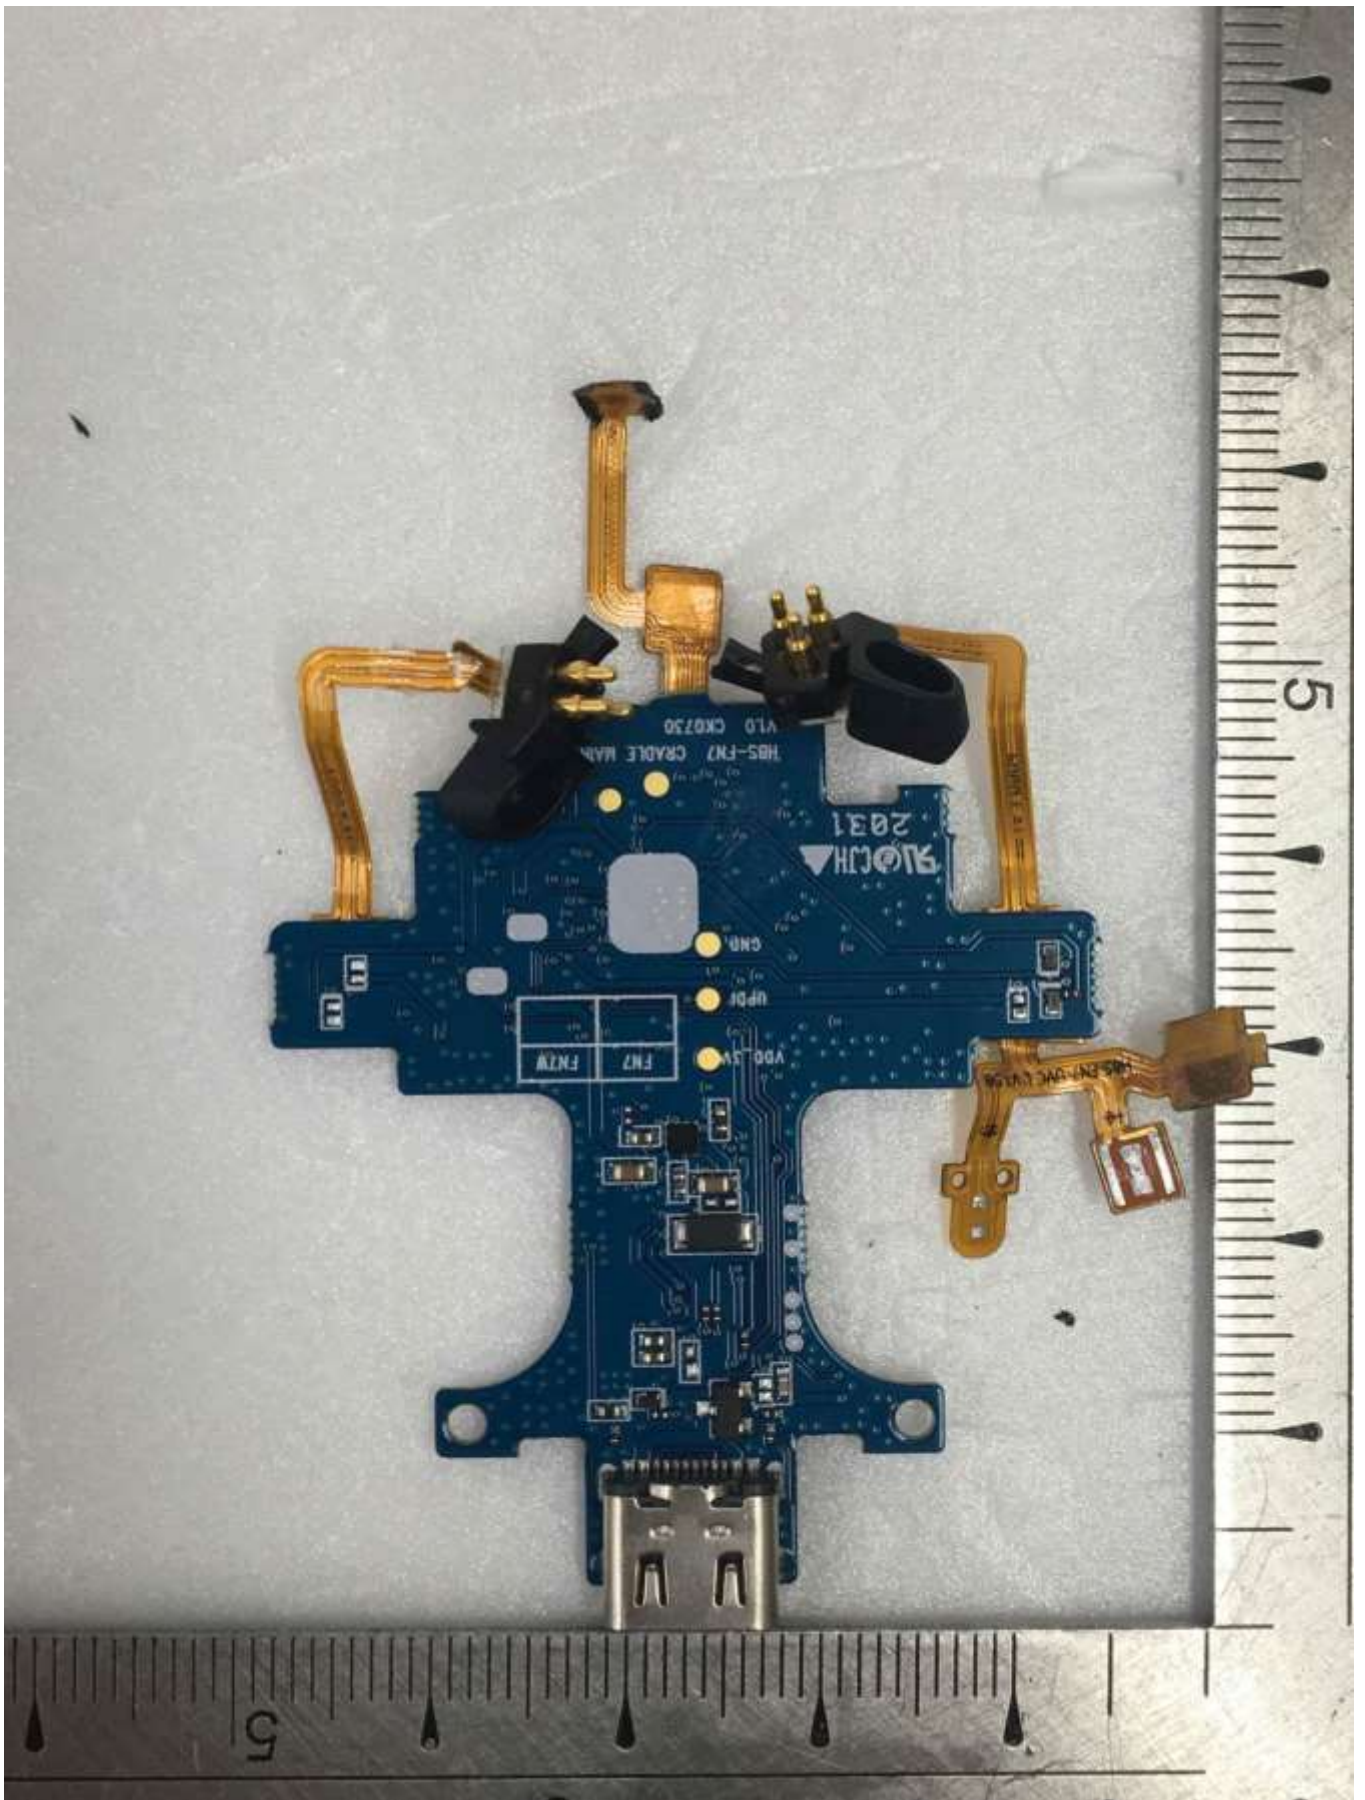

-. Bluetooth Earbud LEFT

FPCB Antenna

-. Bluetooth Earbud RIGHT

FPCB Antenna

Basic Model: TONE-FN7

Multiple Model: HBS-FN7

Coil Antenna

Multiple Model: HBS-FN7W

Multiple Model: HBS-TFN7