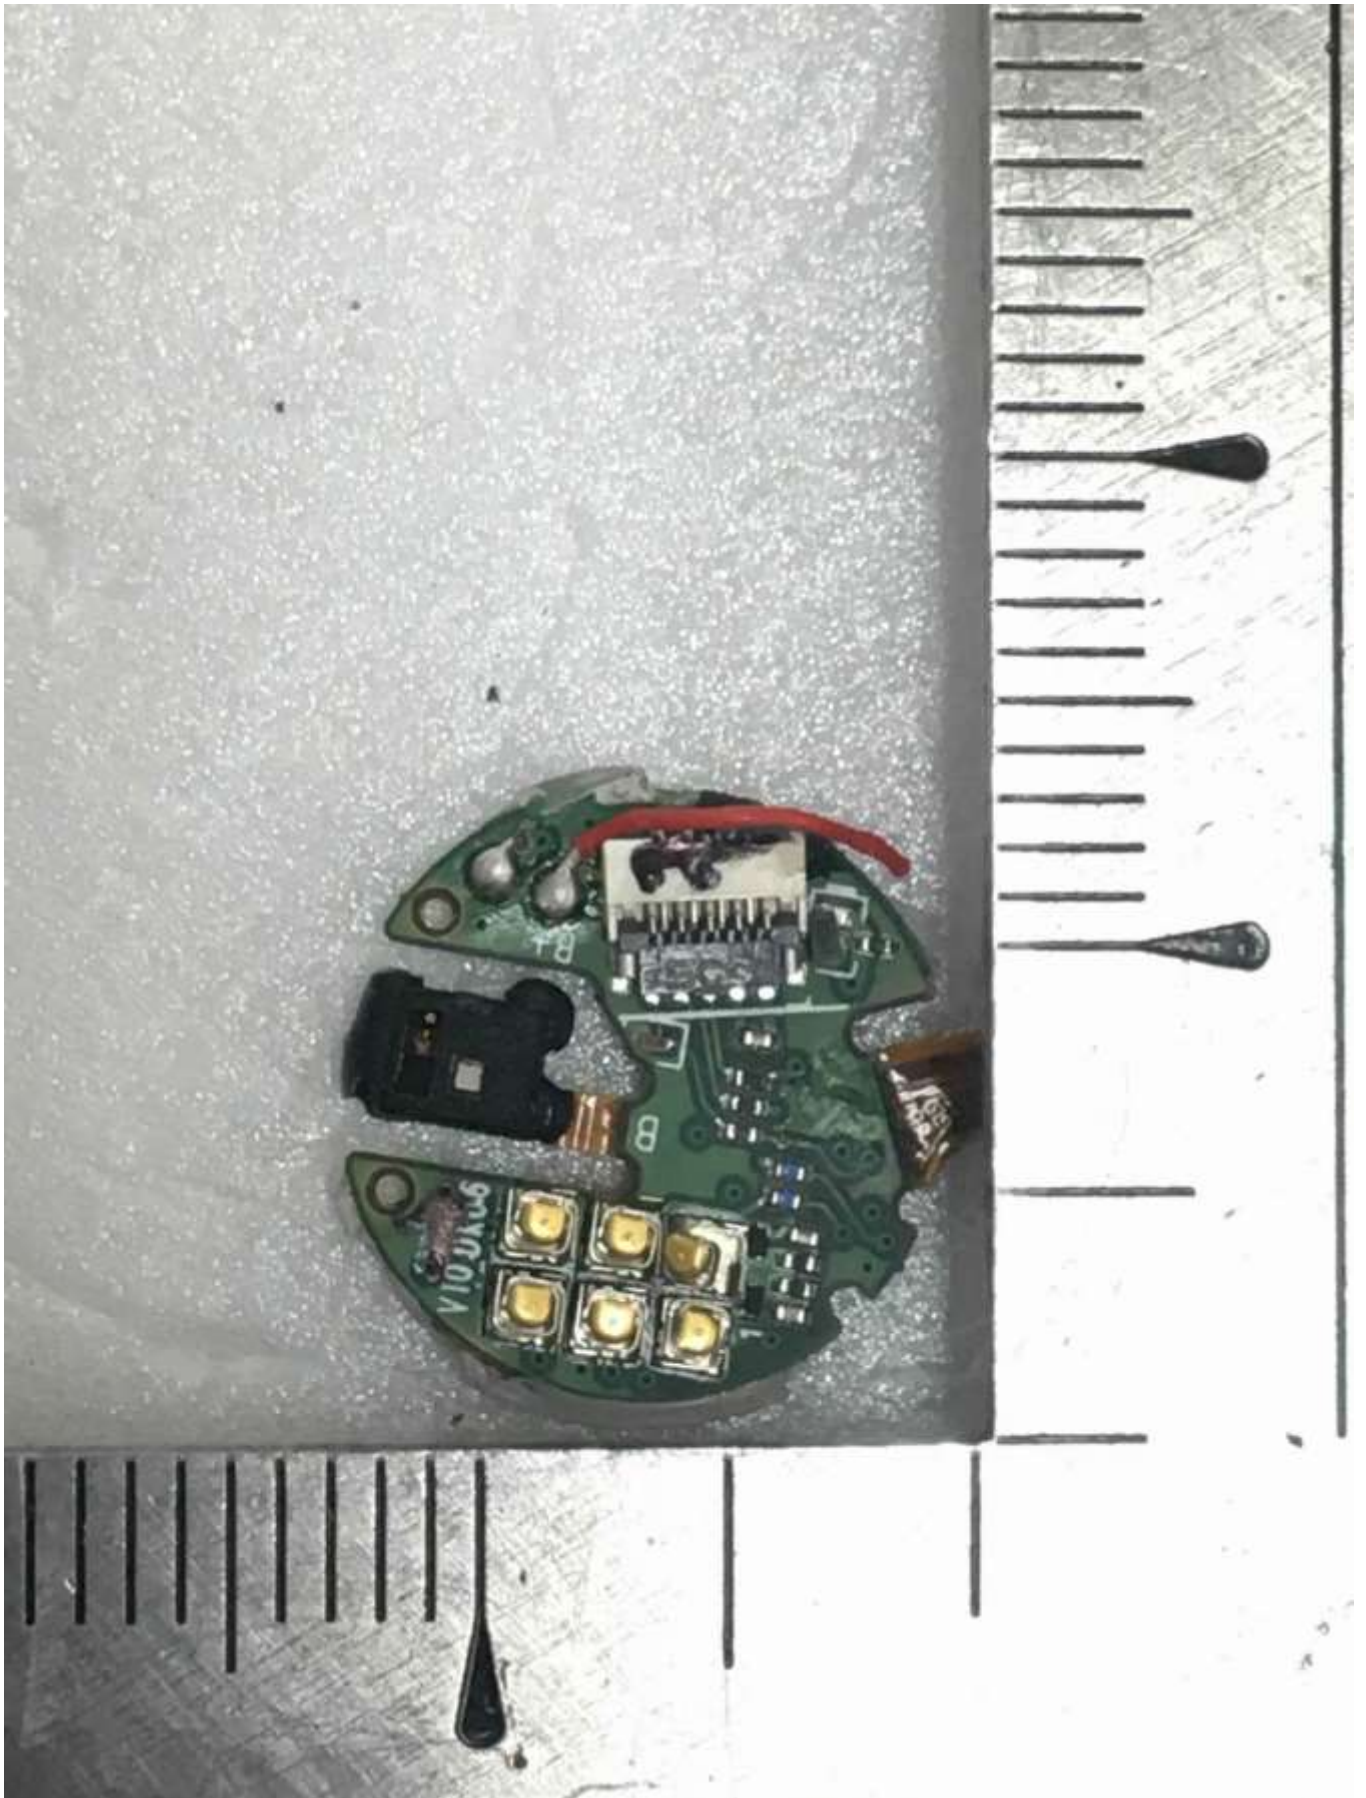

-. Bluetooth Earbud LEFT

FPCB Antenna

-. Bluetooth Earbud RIGHT

FPCB Antenna

Basic Model: TONE-FN7

Multiple Model: HBS-FN7

Coil Antenna

Multiple Model: HBS-FN7W

Multiple Model: HBS-TFN7