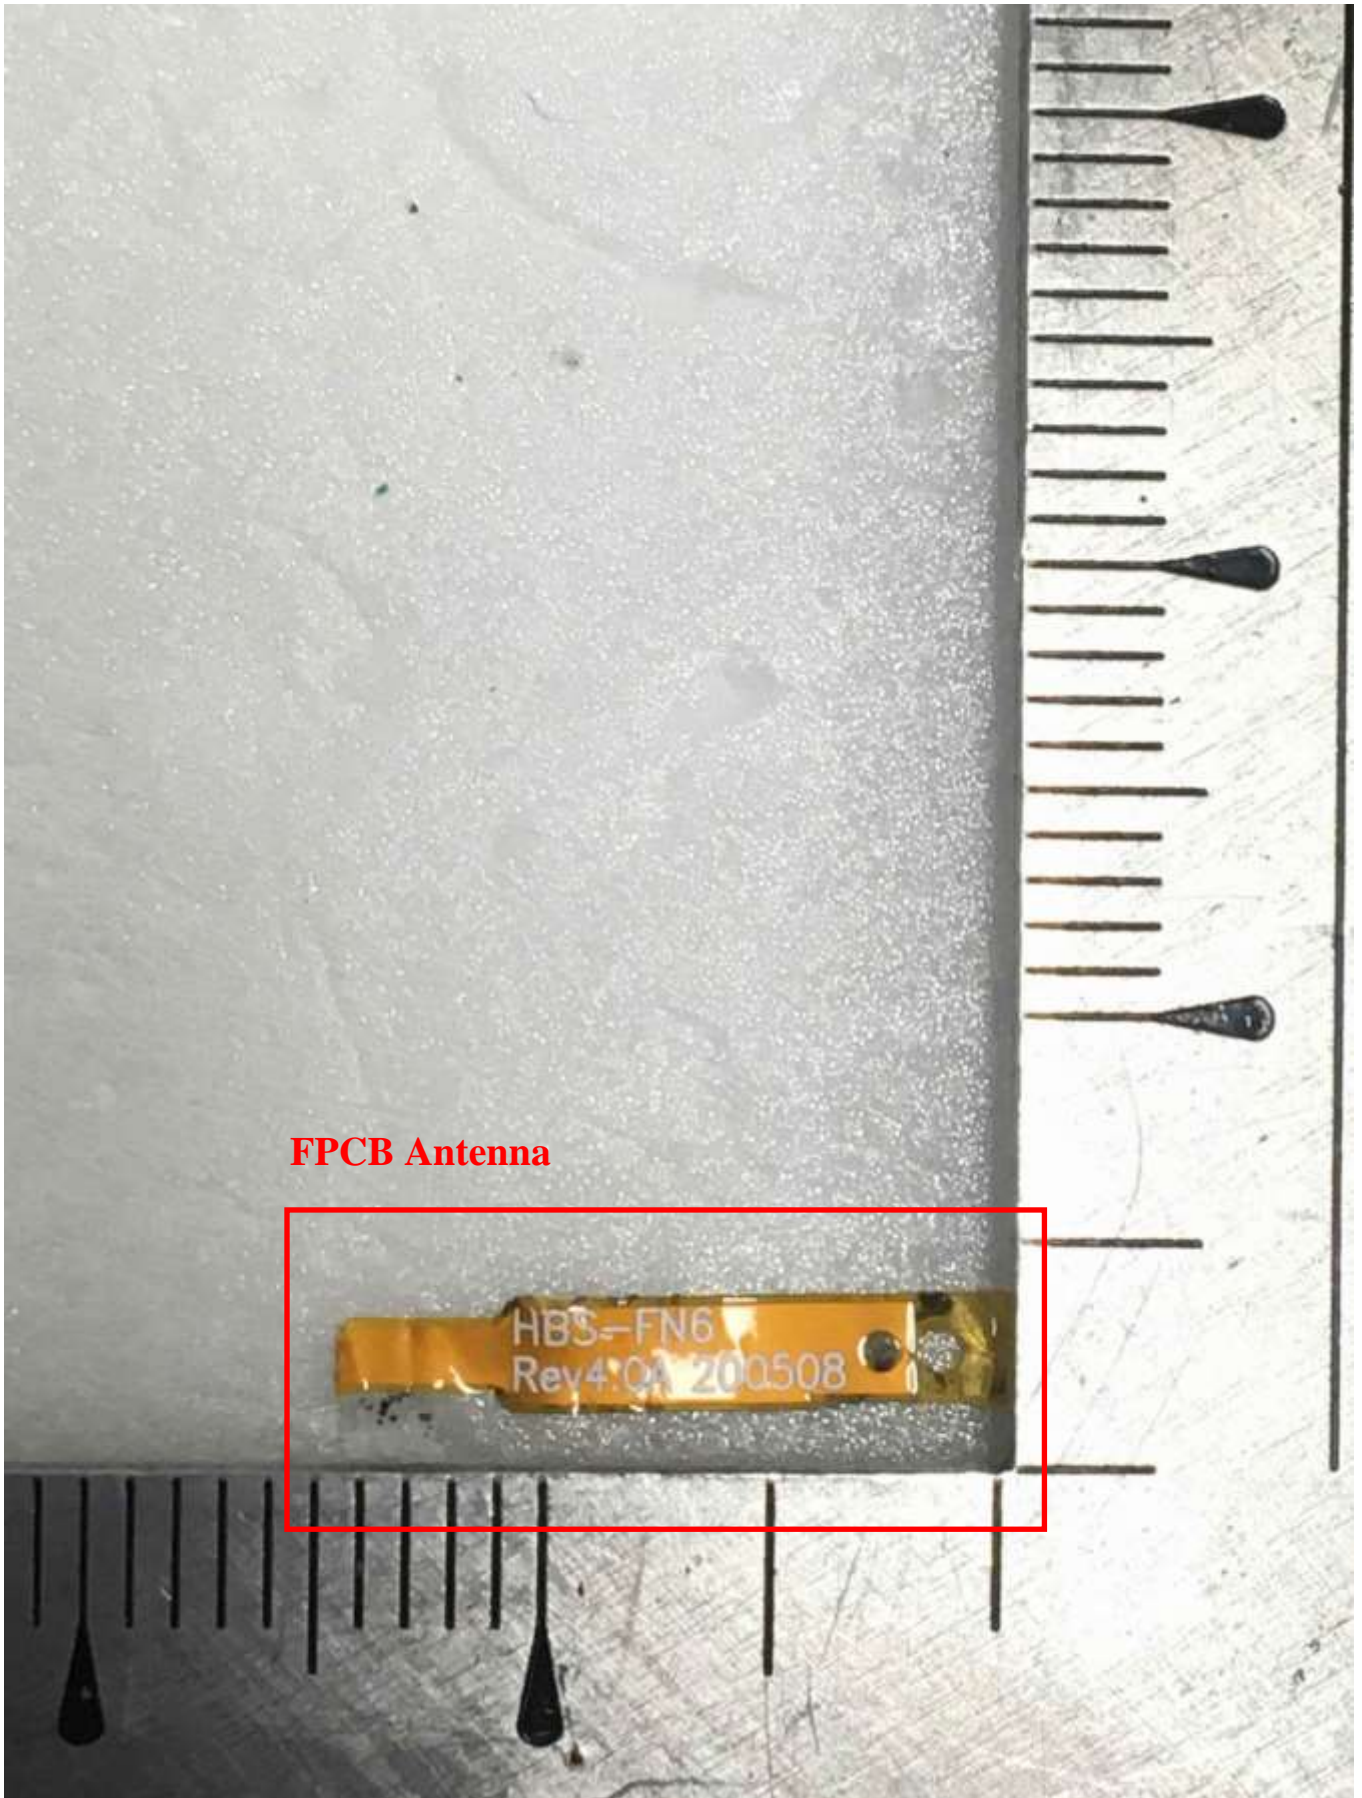

-. Bluetooth Earbud LEFT

FPCB Antenna

-. Bluetooth Earbud RIGHT

FPCB Antenna

Basic Model: TONE-FN7

Multiple Model: HBS-FN7

Coil Antenna

Multiple Model: HBS-FN7W