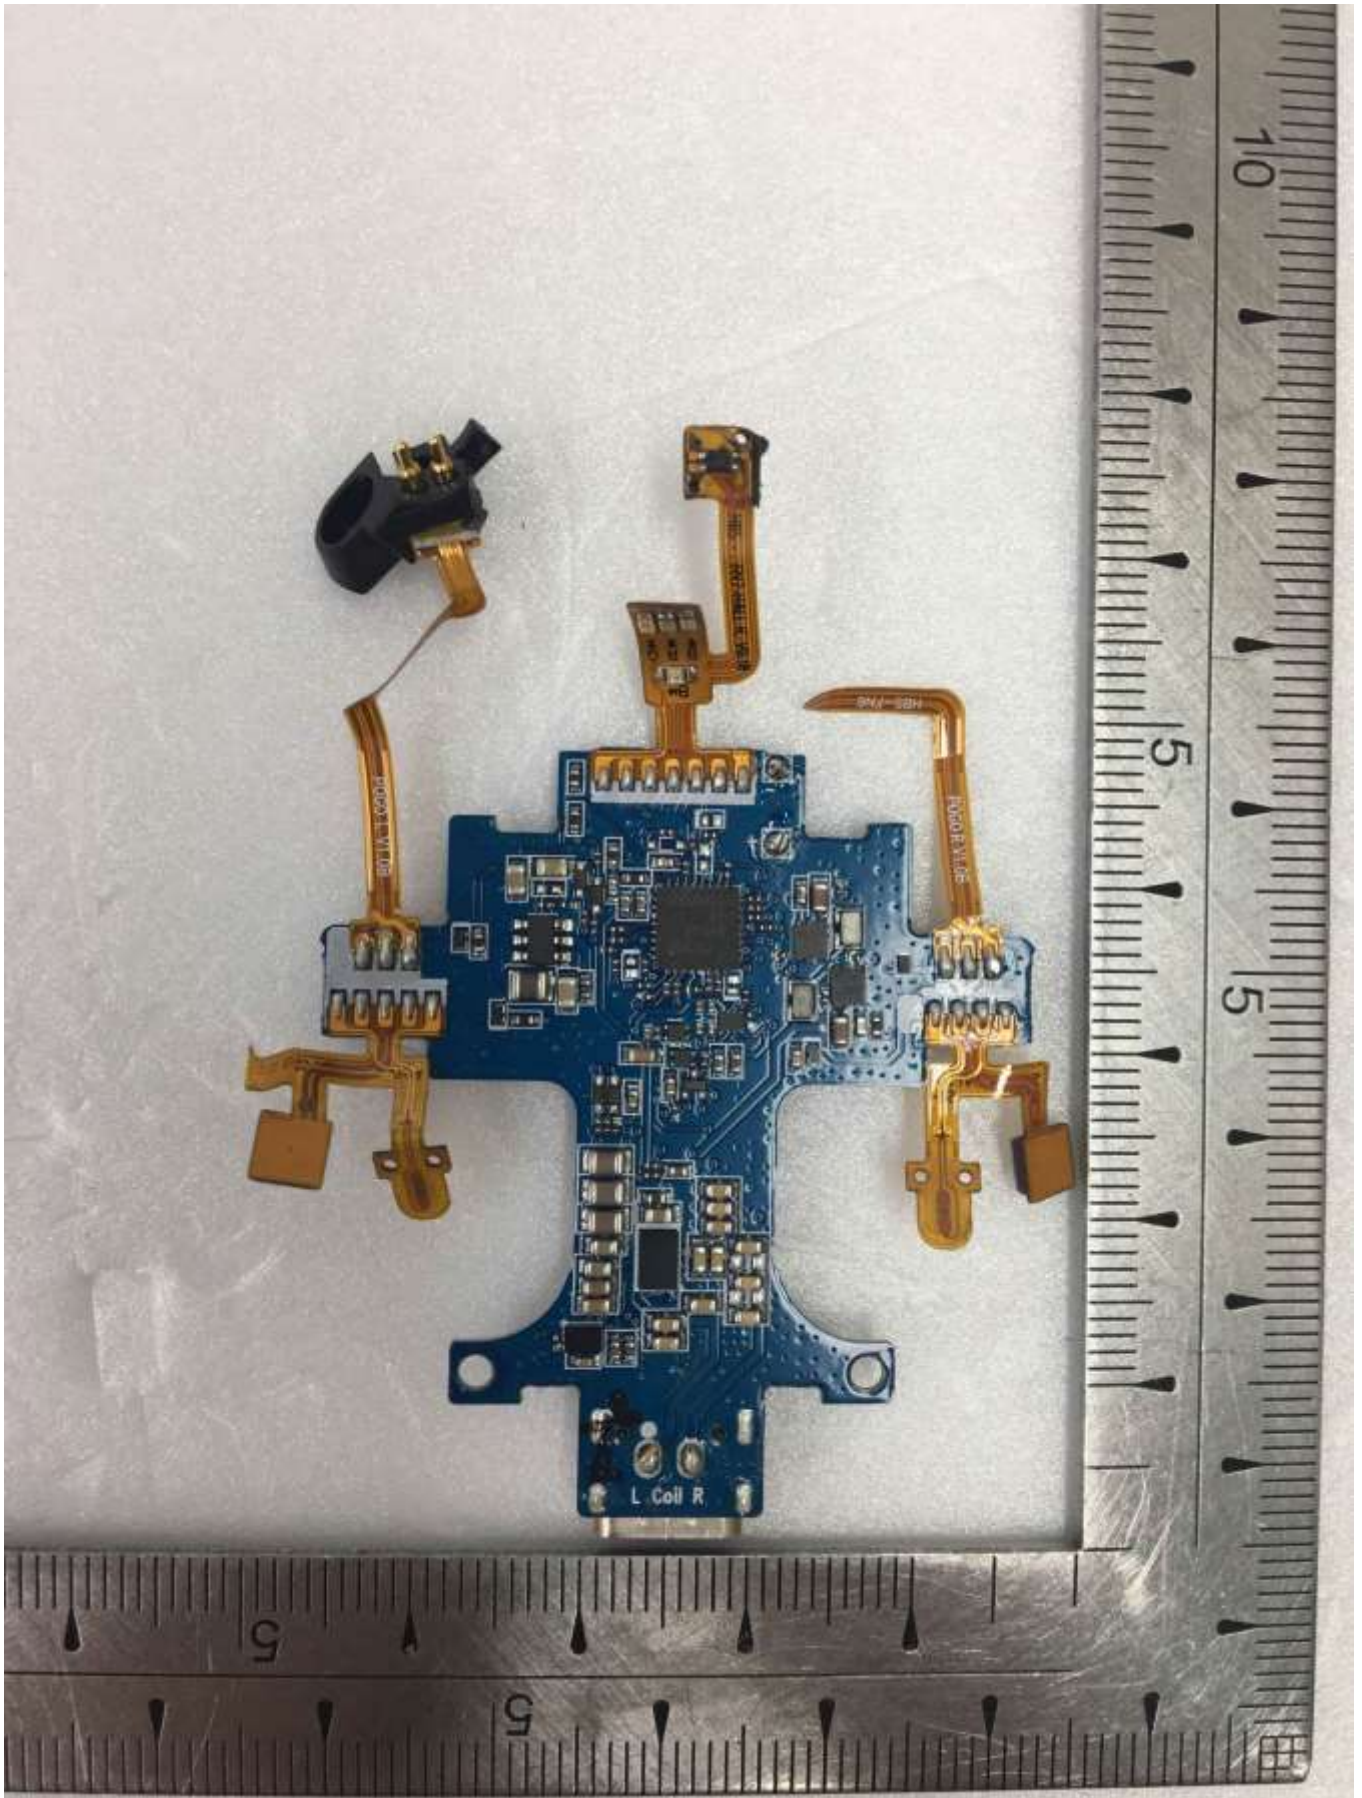

-. Bluetooth Earbud LEFT

FPCB Antenna

-. Bluetooth Earbud RIGHT

FPCB Antenna

Basic Model: TONE-FN7

Multiple Model: HBS-FN7

Coil Antenna

Multiple Model: HBS-FN7W

Multiple Model: HBS-TFN7