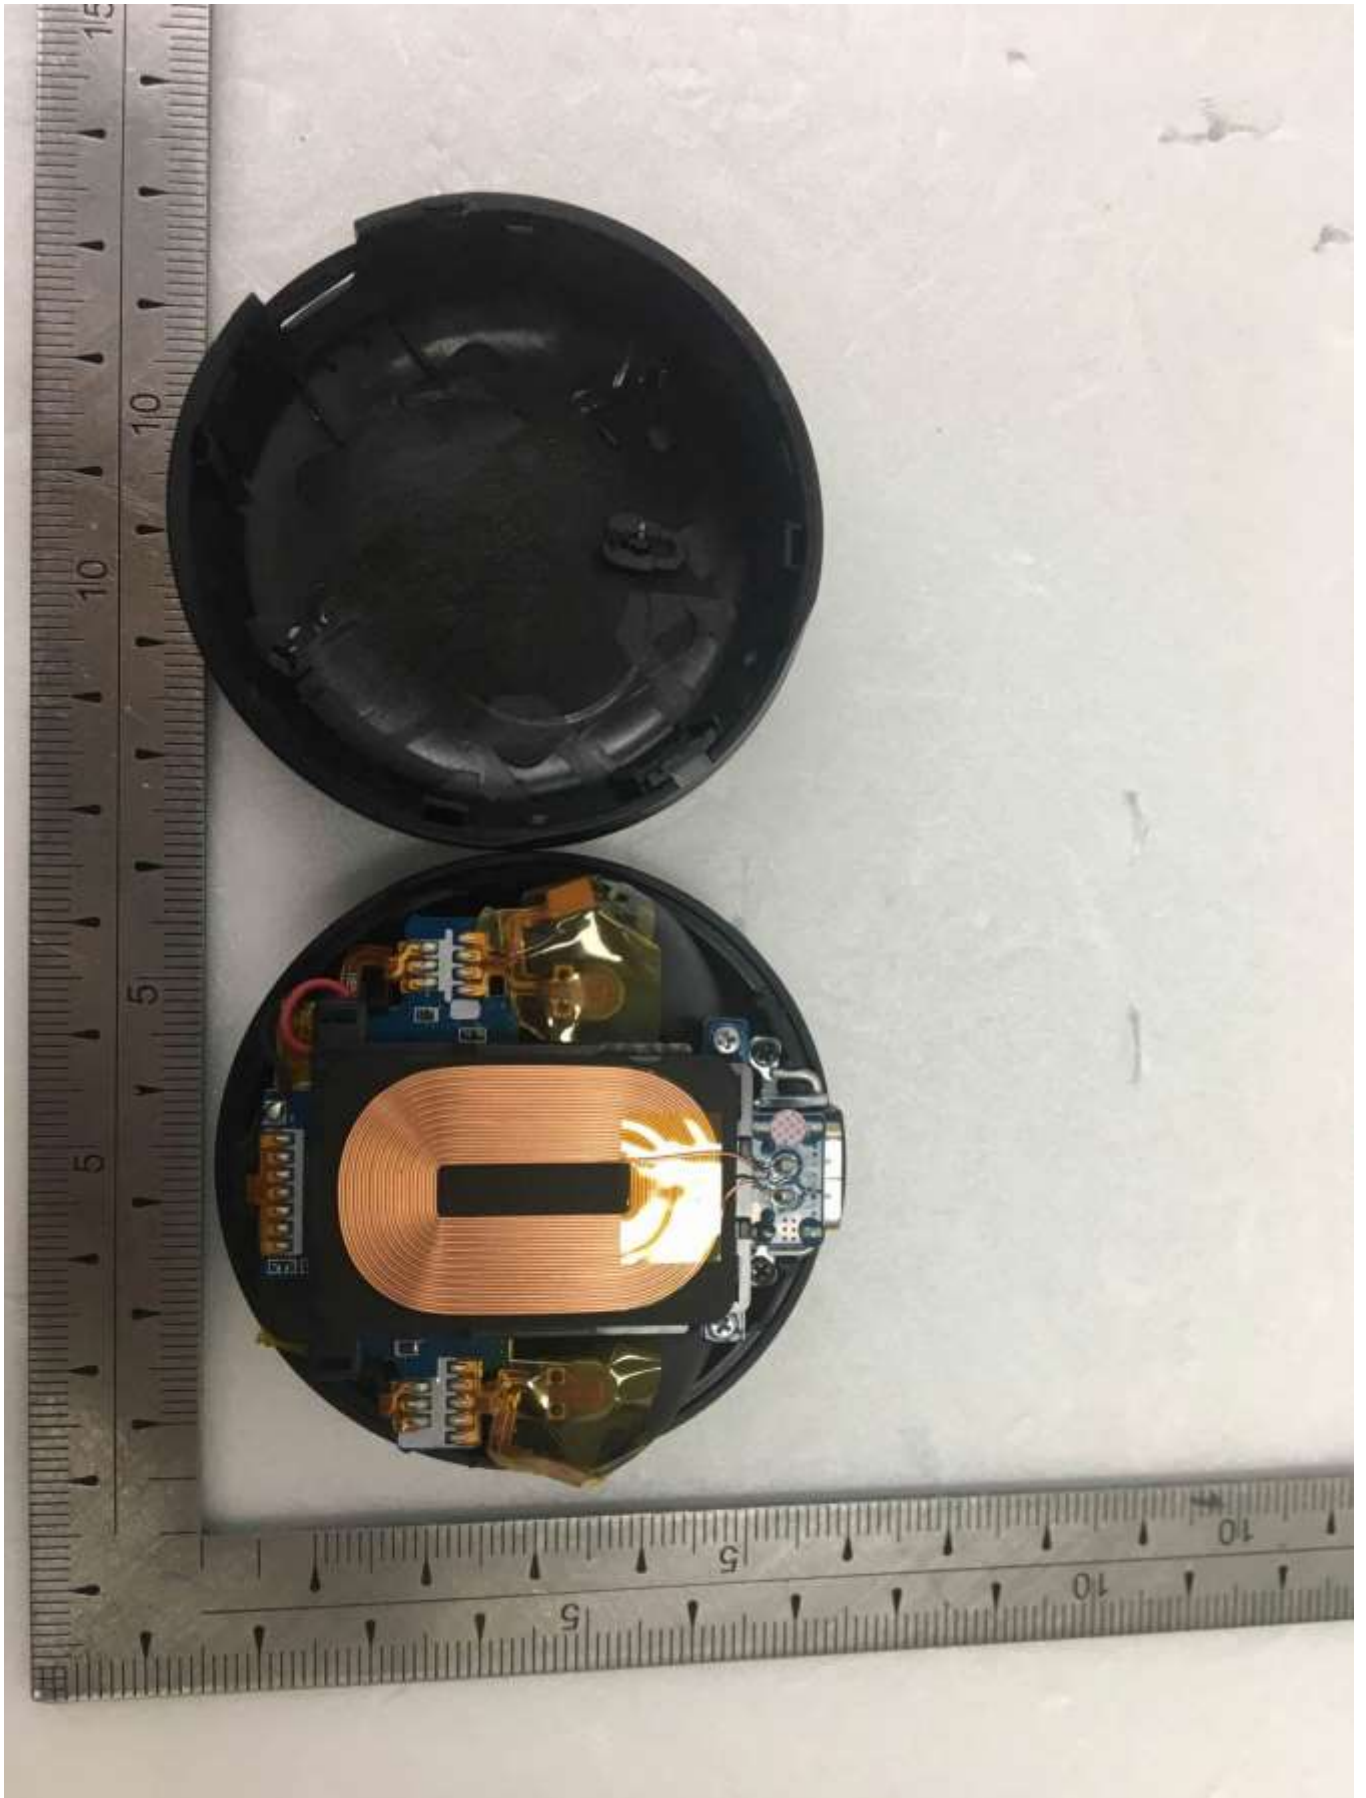

-. Bluetooth Earbud LEFT

FPCB Antenna

-. Bluetooth Earbud RIGHT

FPCB Antenna

Basic Model: TONE-FN7

Multiple Model: HBS-FN7

Coil Antenna

Multiple Model: HBS-FN7W