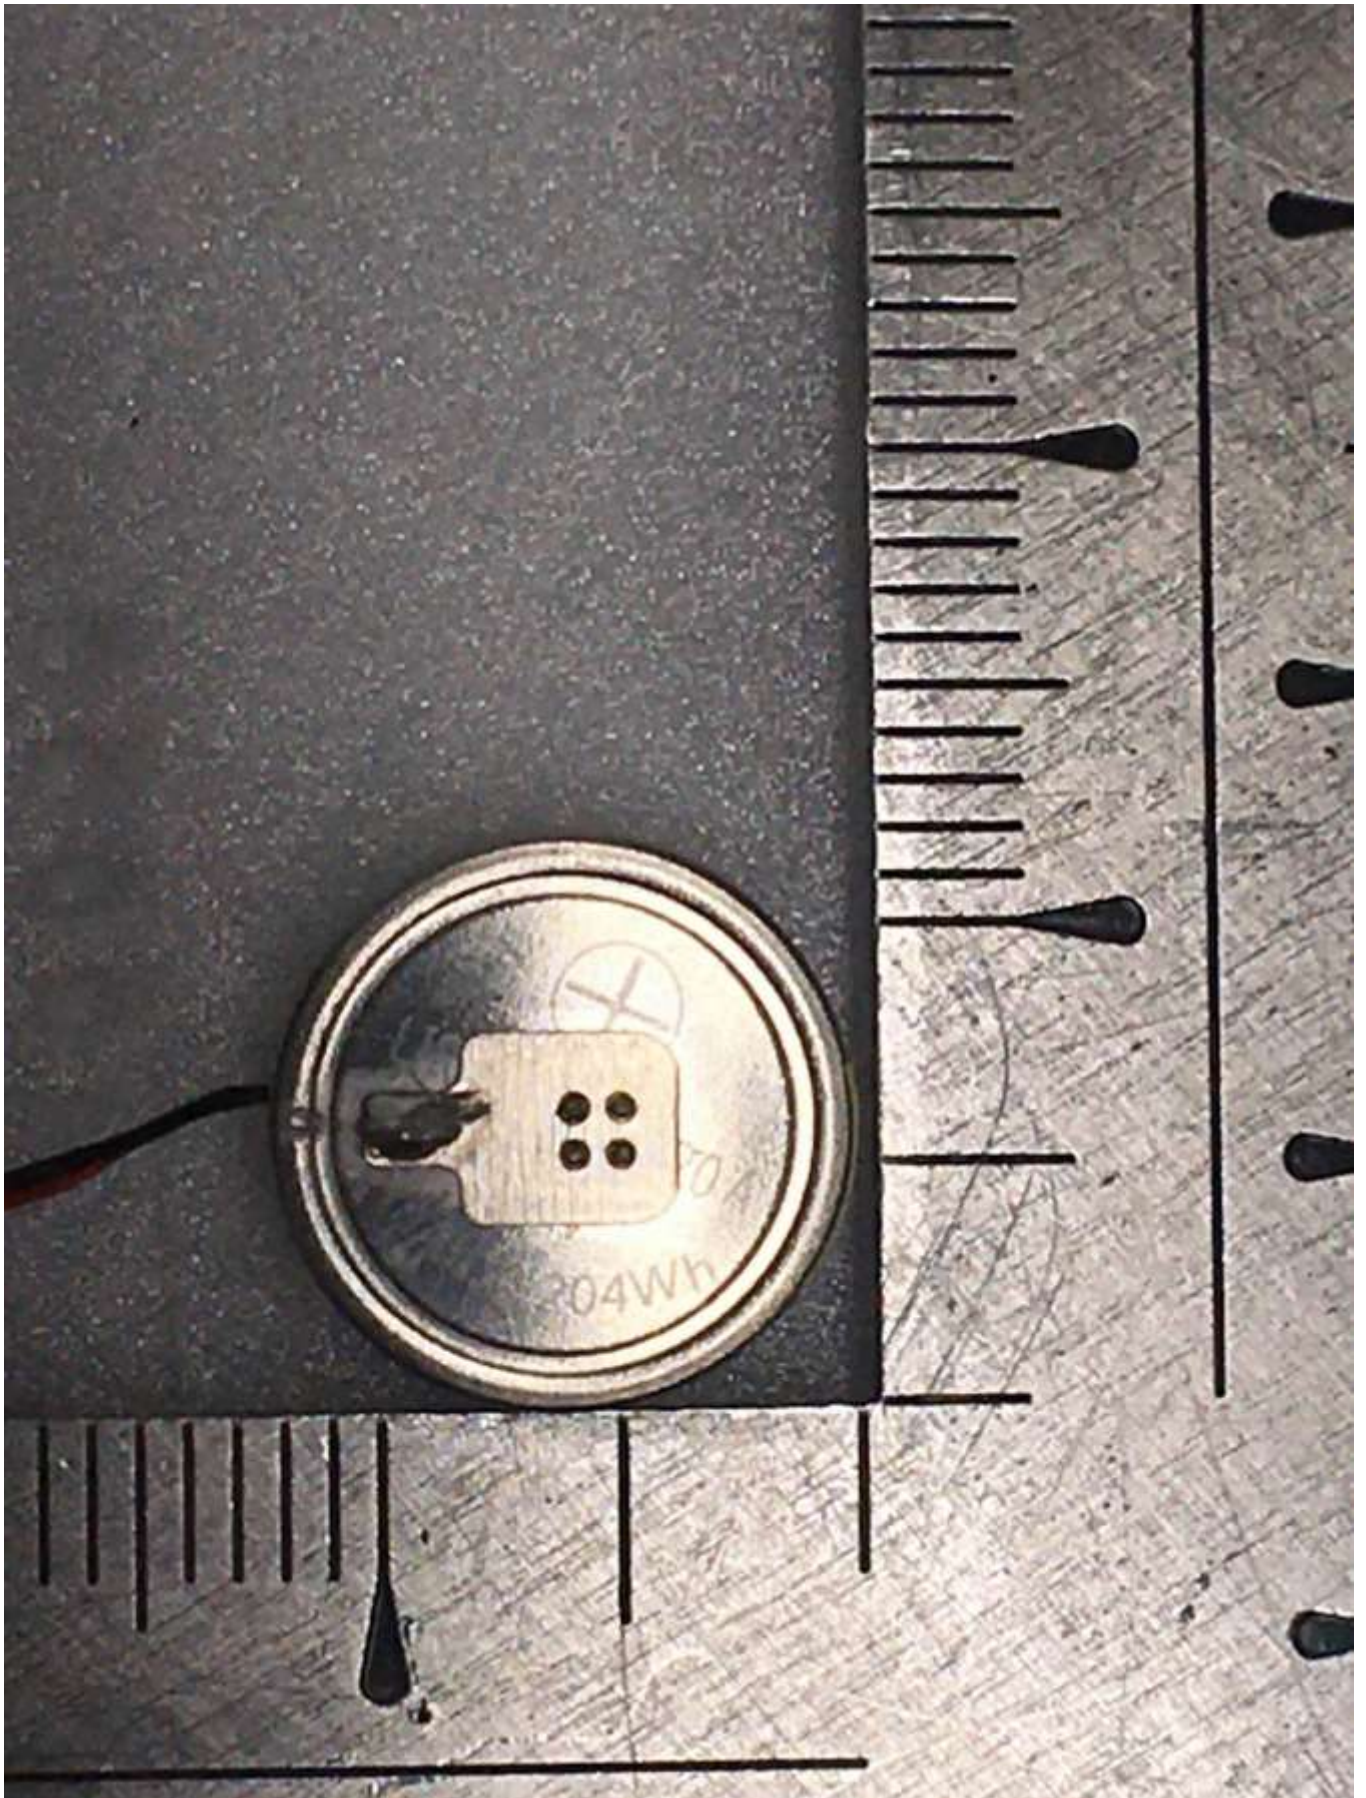

-. Bluetooth Earbud LEFT

FPCB Antenna

-. Bluetooth Earbud RIGHT

FPCB Antenna

Basic Model: TONE-FN7

Multiple Model: HBS-FN7

Coil Antenna

Multiple Model: HBS-FN7W