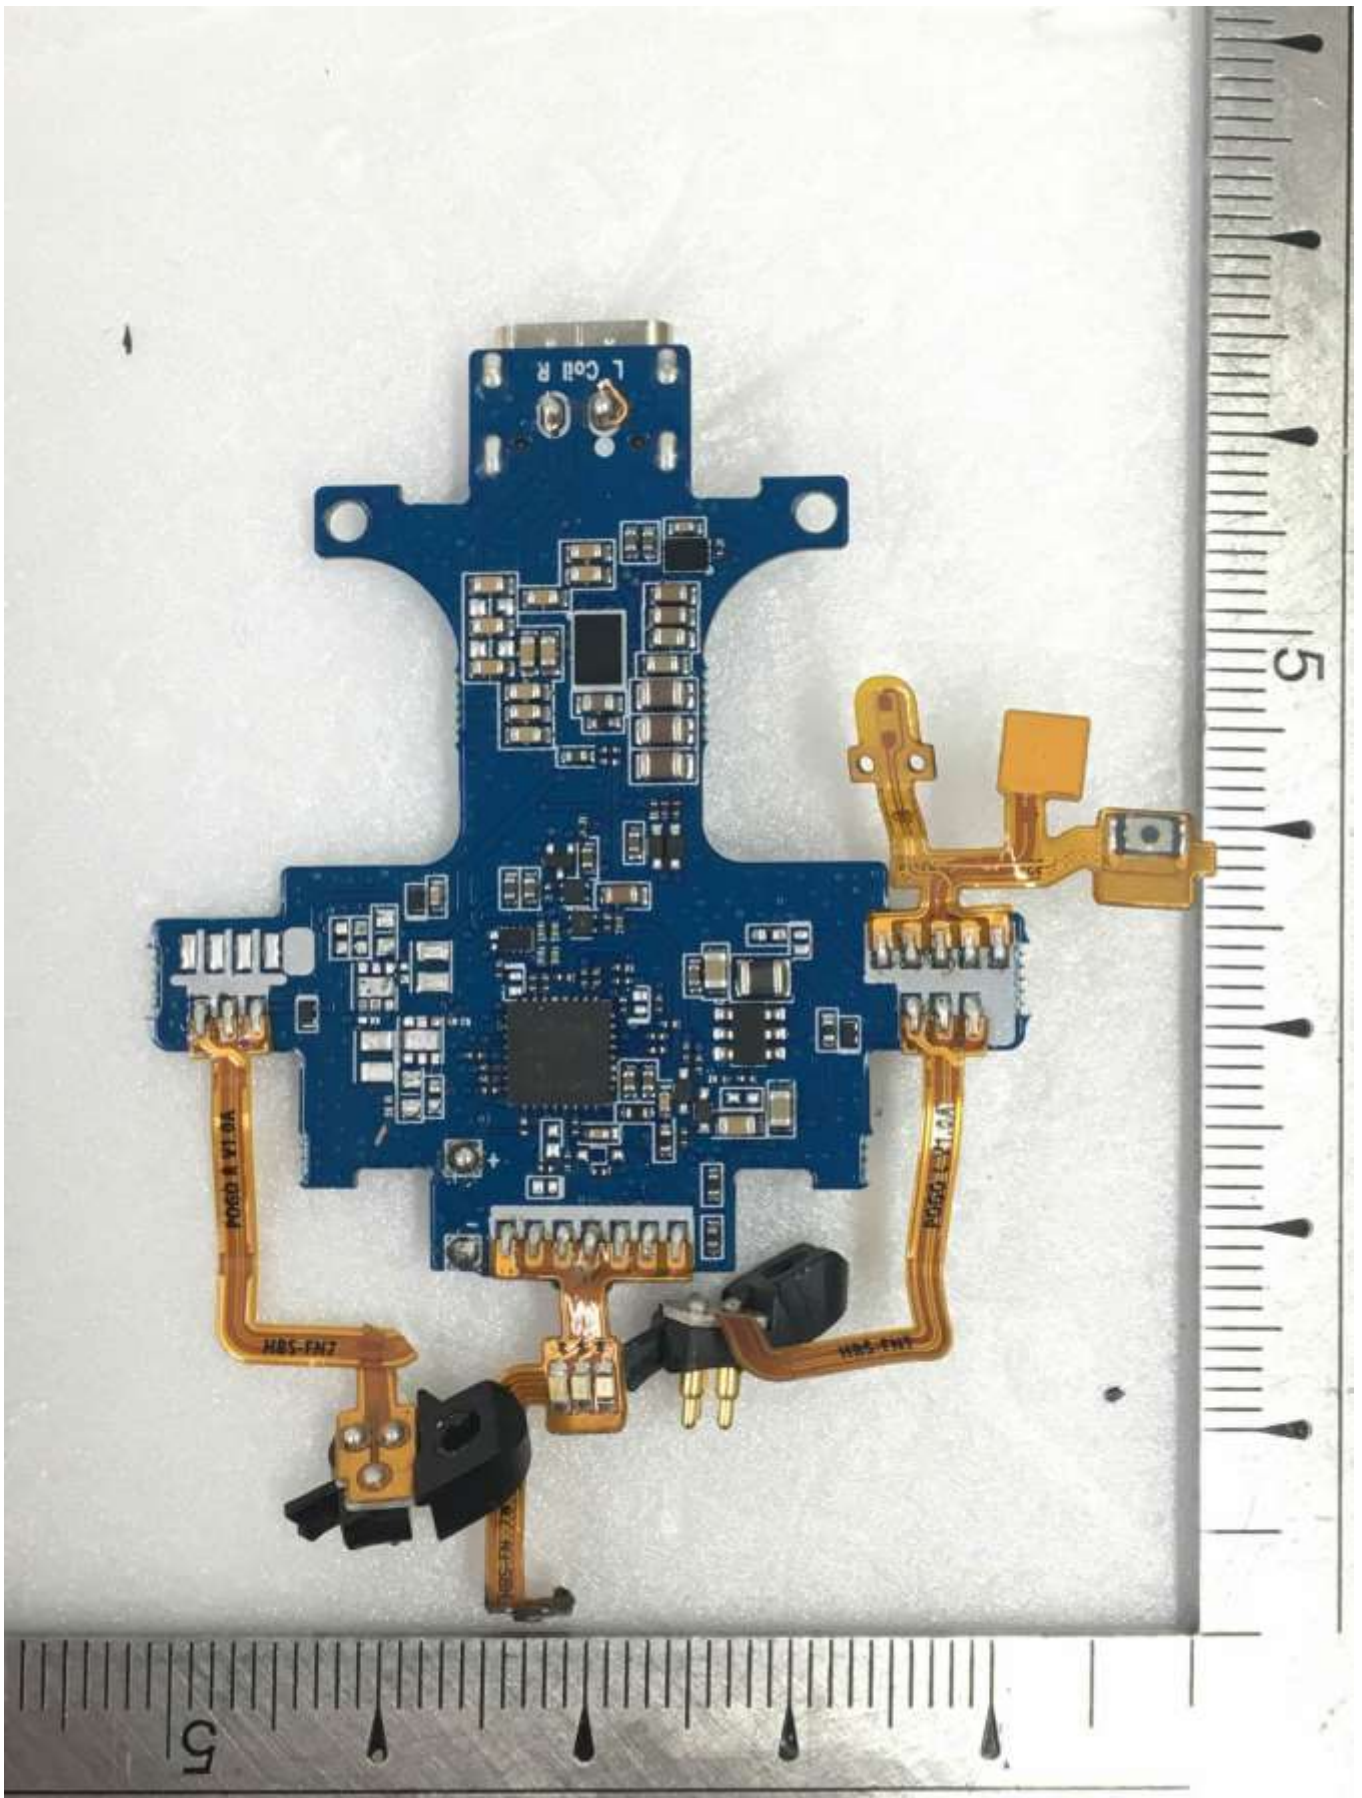

-. Bluetooth Earbud LEFT

FPCB Antenna

-. Bluetooth Earbud RIGHT

FPCB Antenna

Basic Model: TONE-FN7

Multiple Model: HBS-FN7

Coil Antenna

Multiple Model: HBS-FN7W

Multiple Model: HBS-TFN7