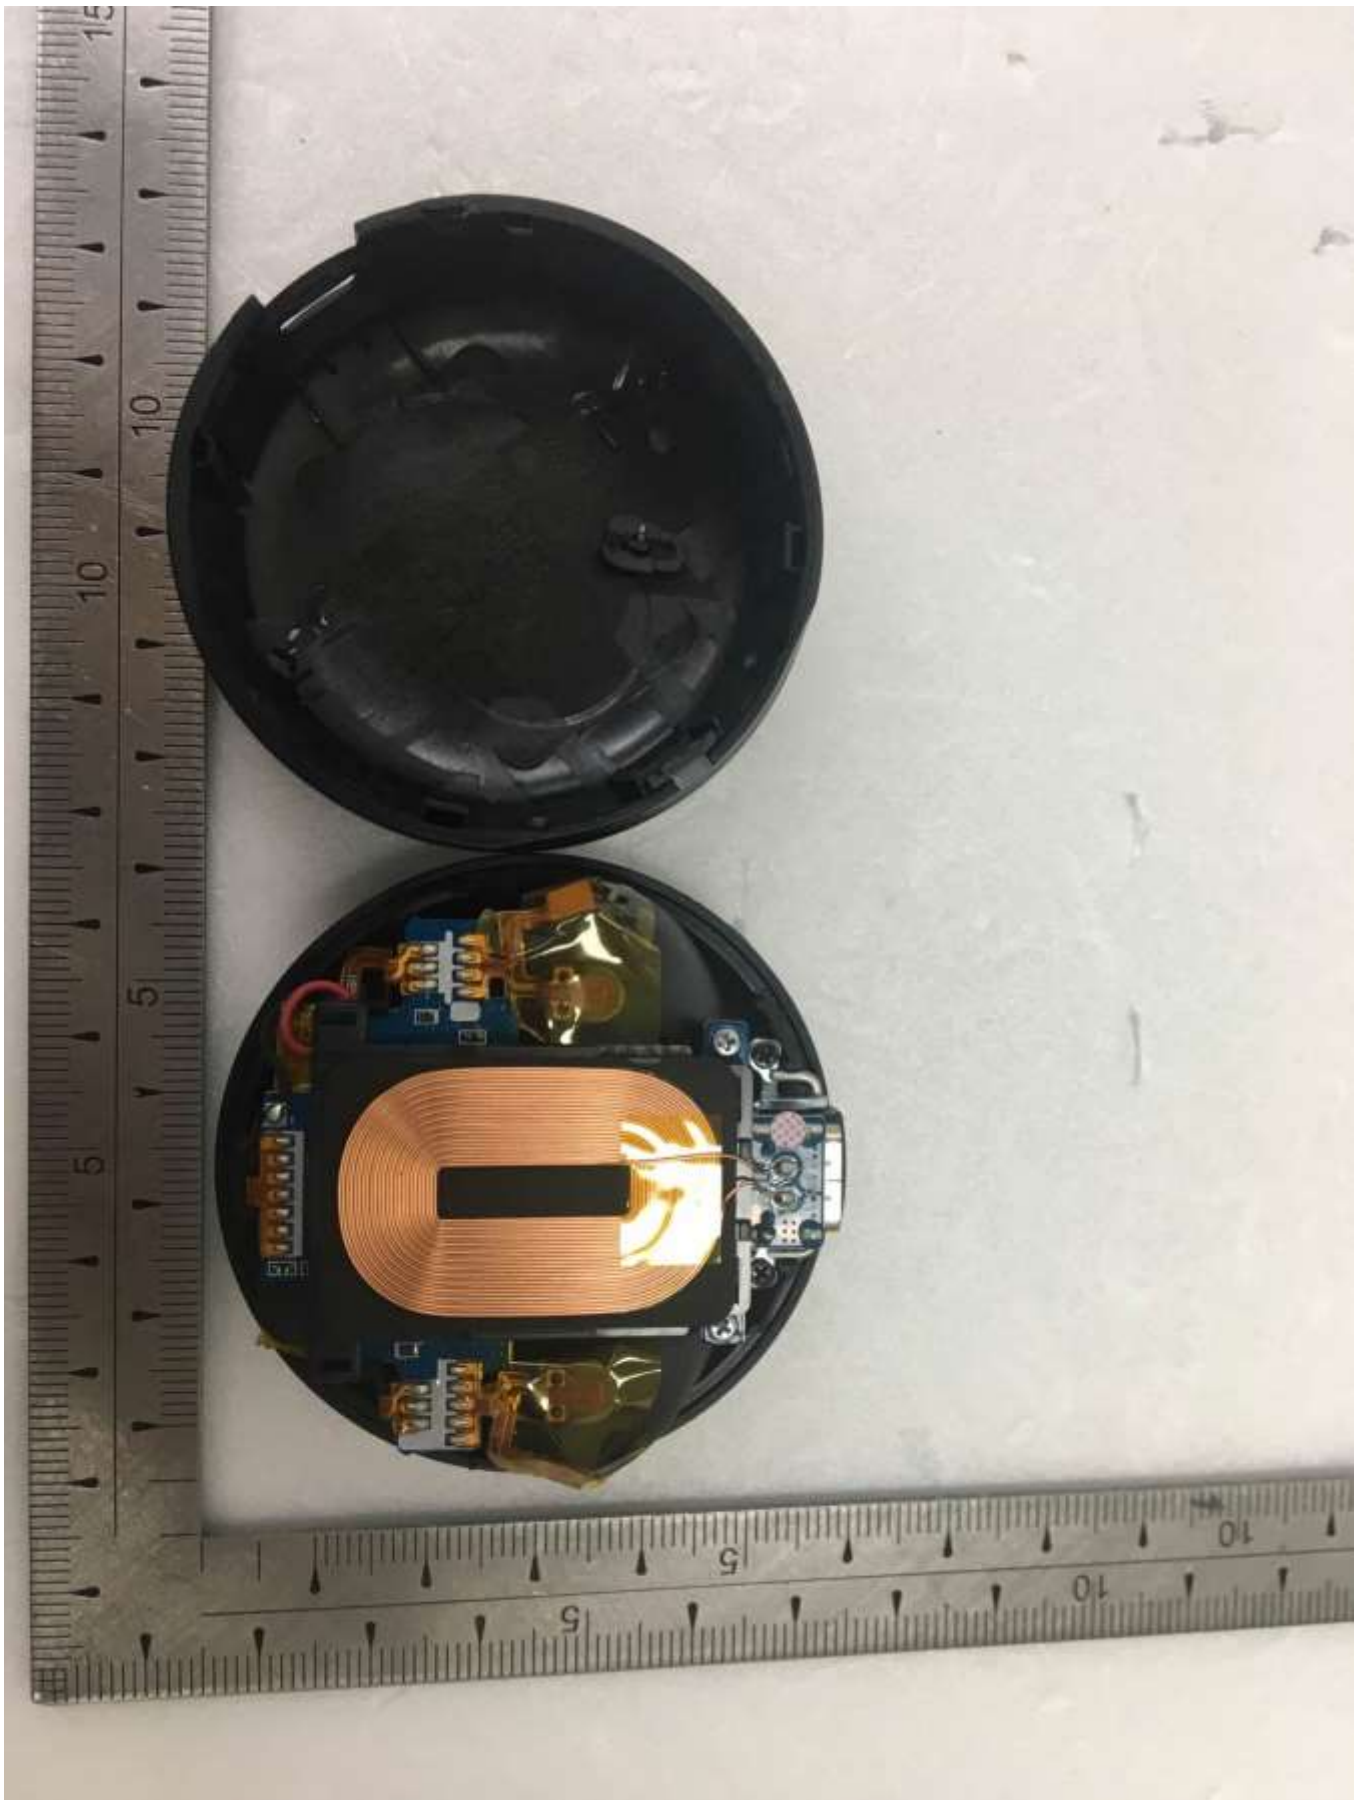

-. Bluetooth Earbud LEFT

FPCB Antenna

-. Bluetooth Earbud RIGHT

FPCB Antenna

Basic Model: TONE-FN7

Multiple Model: HBS-FN7

Coil Antenna

Multiple Model: HBS-FN7W