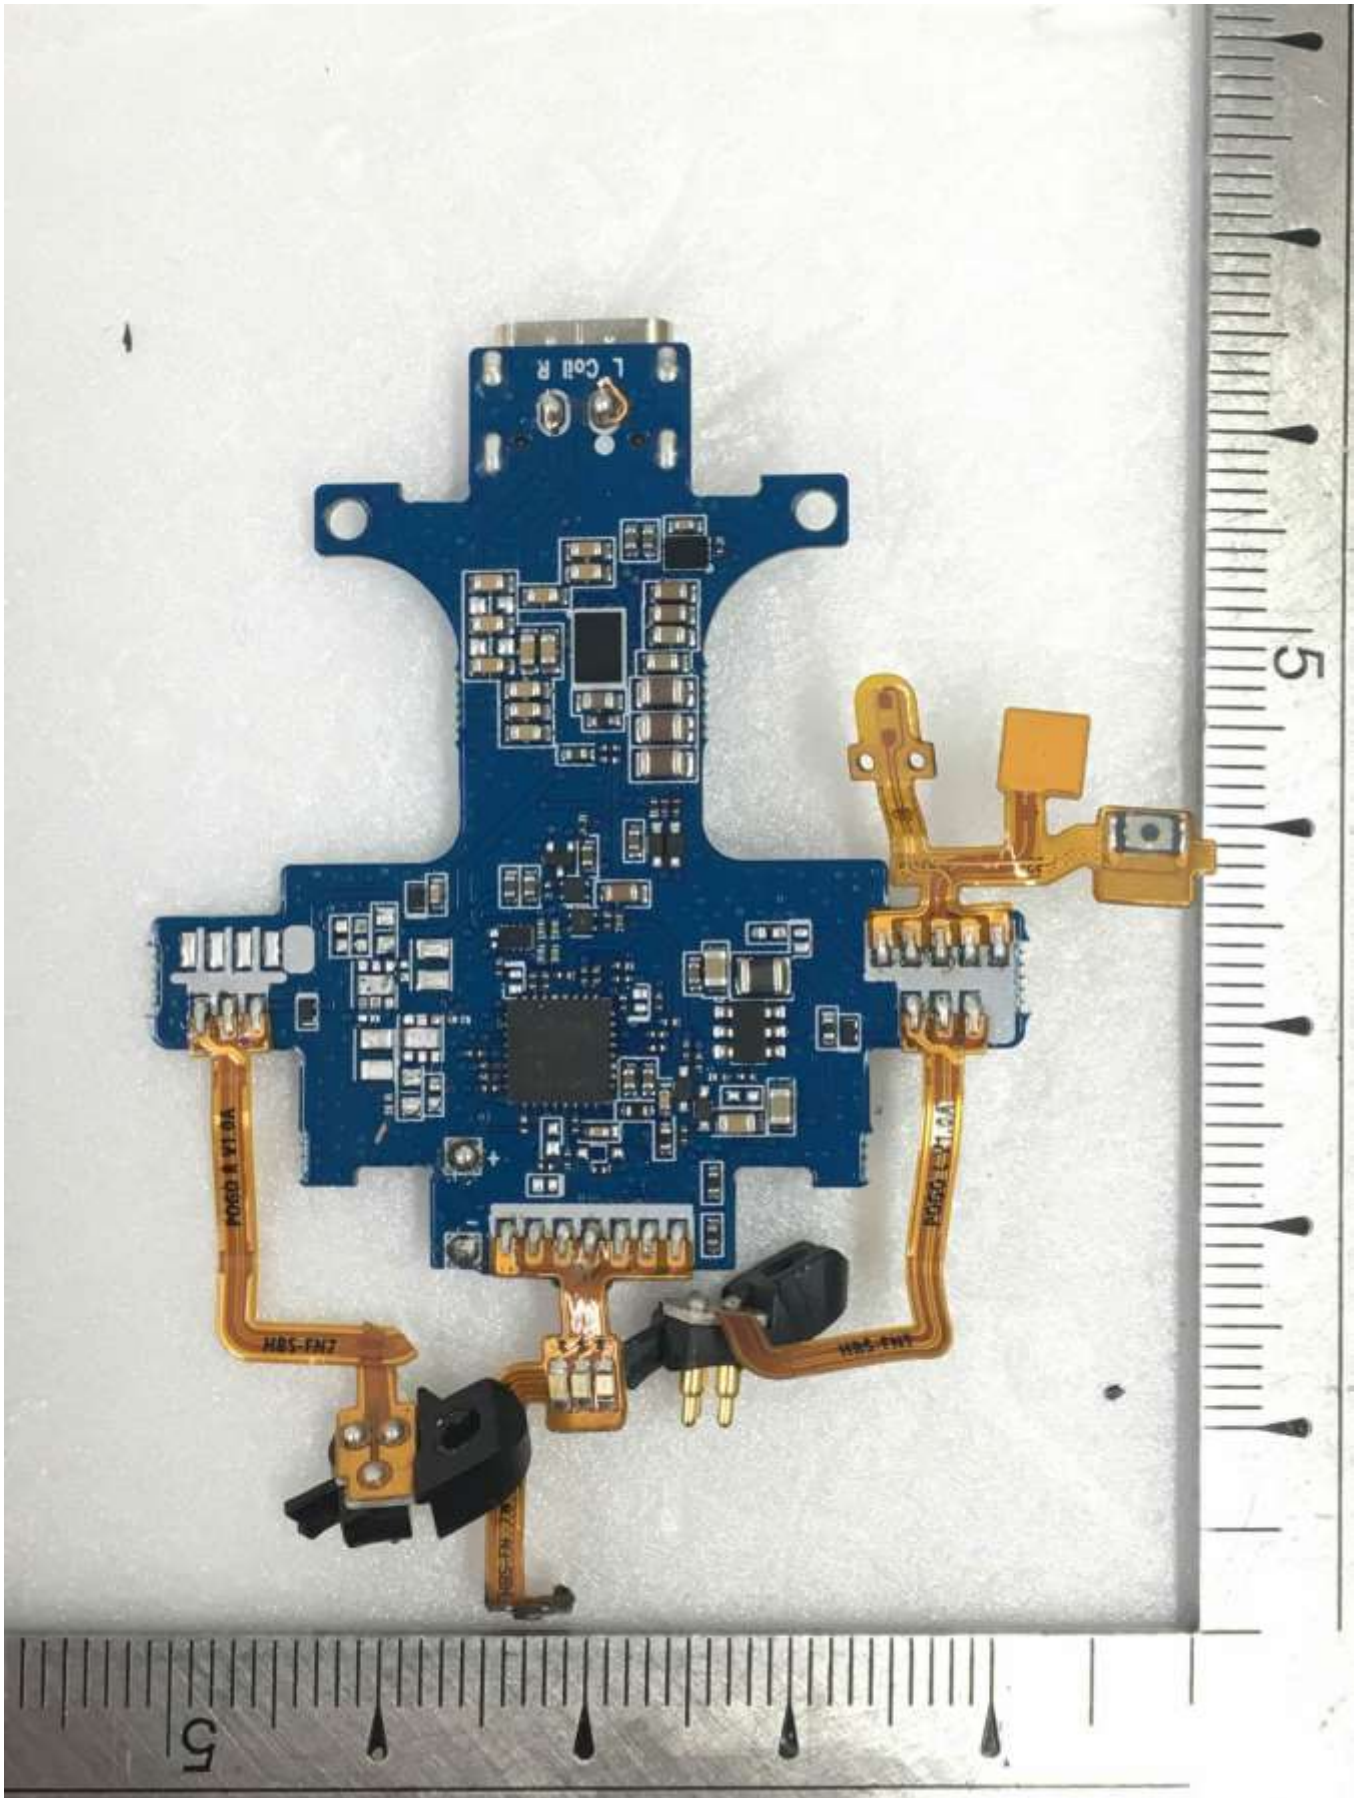

-. Bluetooth Earbud LEFT

FPCB Antenna

-. Bluetooth Earbud RIGHT

FPCB Antenna

Basic Model: TONE-FN7

Multiple Model: HBS-FN7

Coil Antenna

Multiple Model: HBS-FN7W

Multiple Model: HBS-TFN7