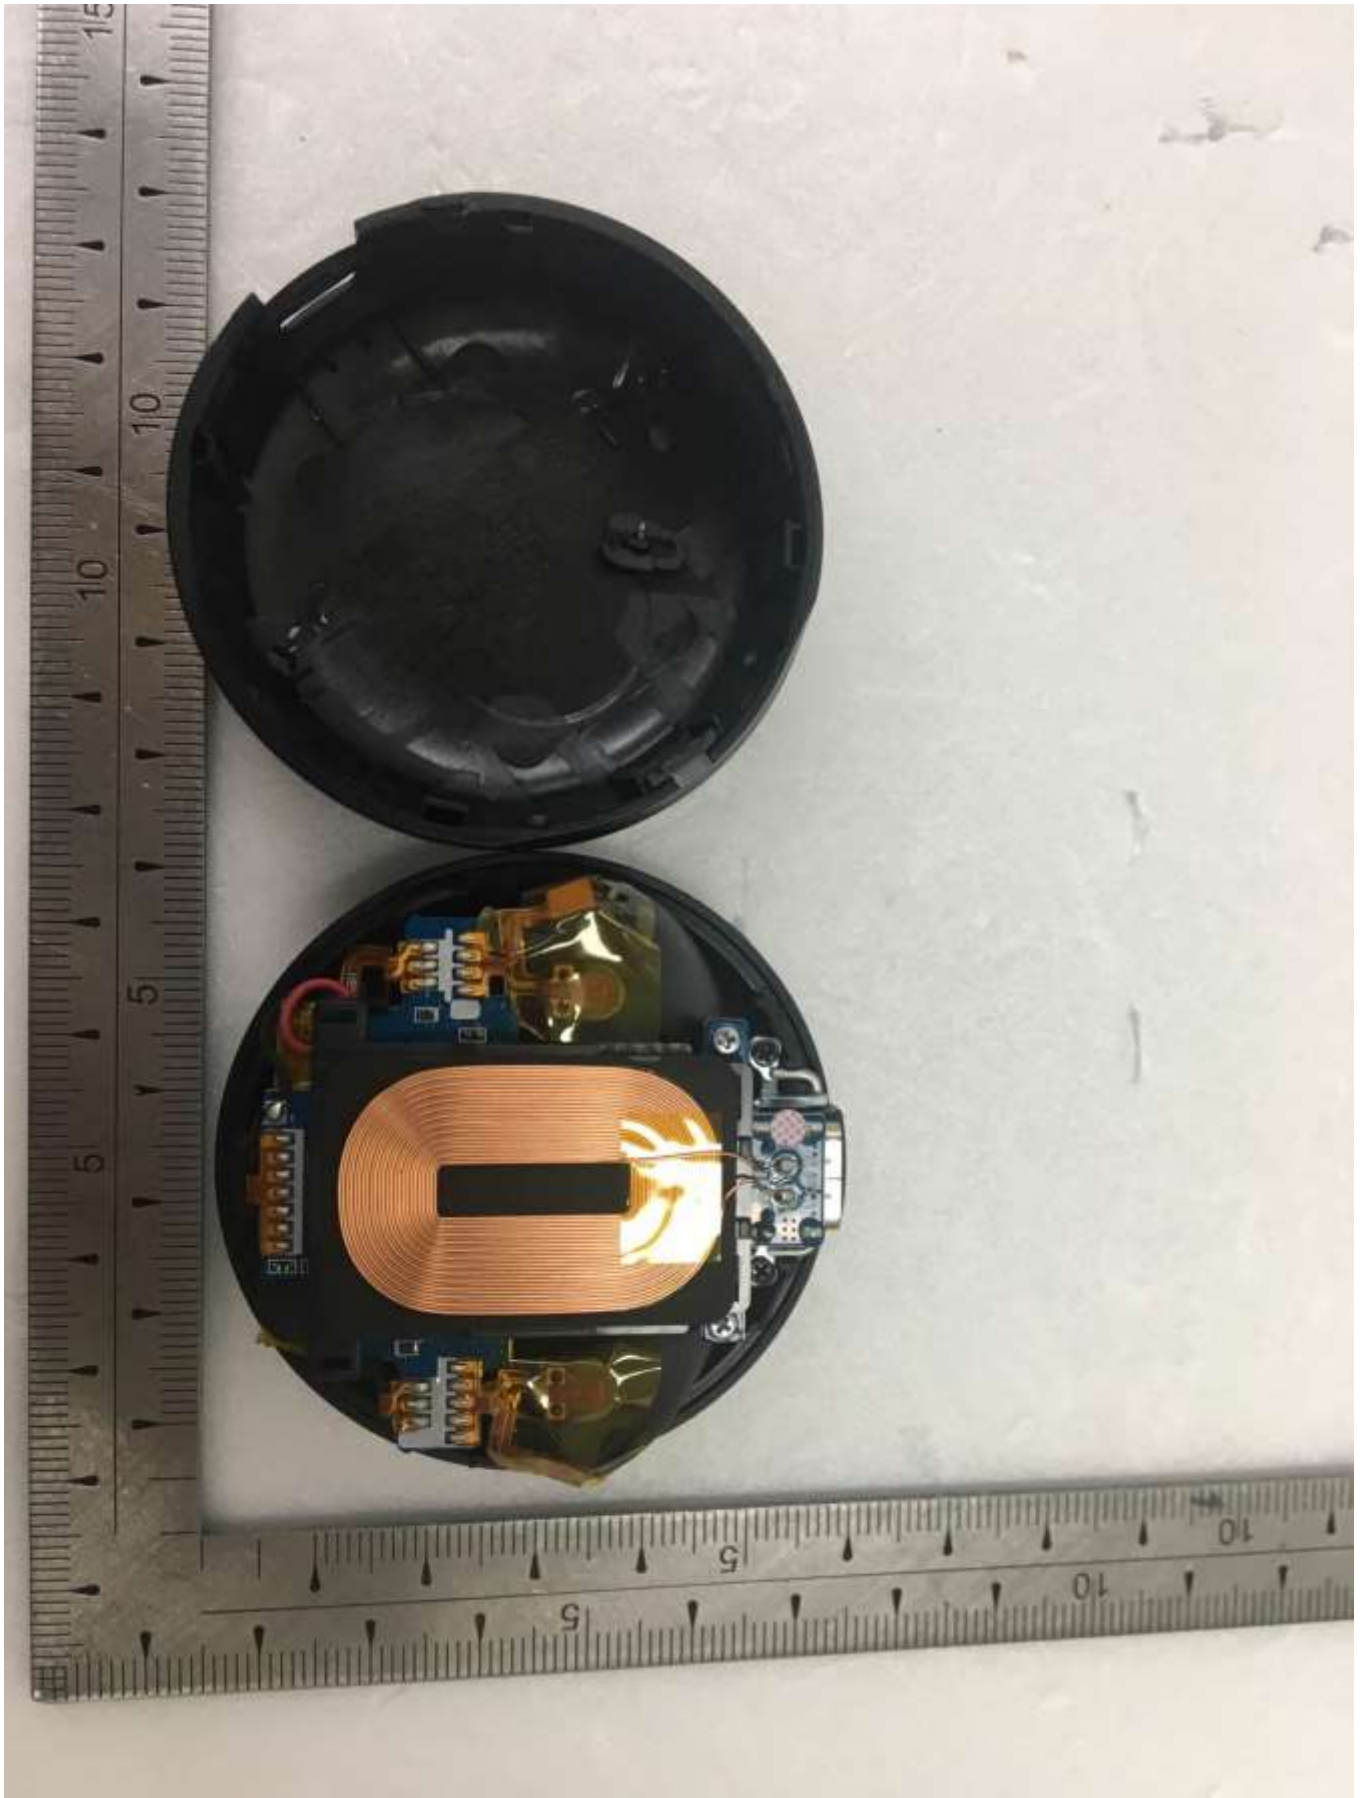

-. Bluetooth Earbud LEFT

FPCB Antenna

-. Bluetooth Earbud RIGHT

FPCB Antenna

Basic Model: TONE-FN7

Multiple Model: HBS-FN7

Coil Antenna

Multiple Model: HBS-FN7W