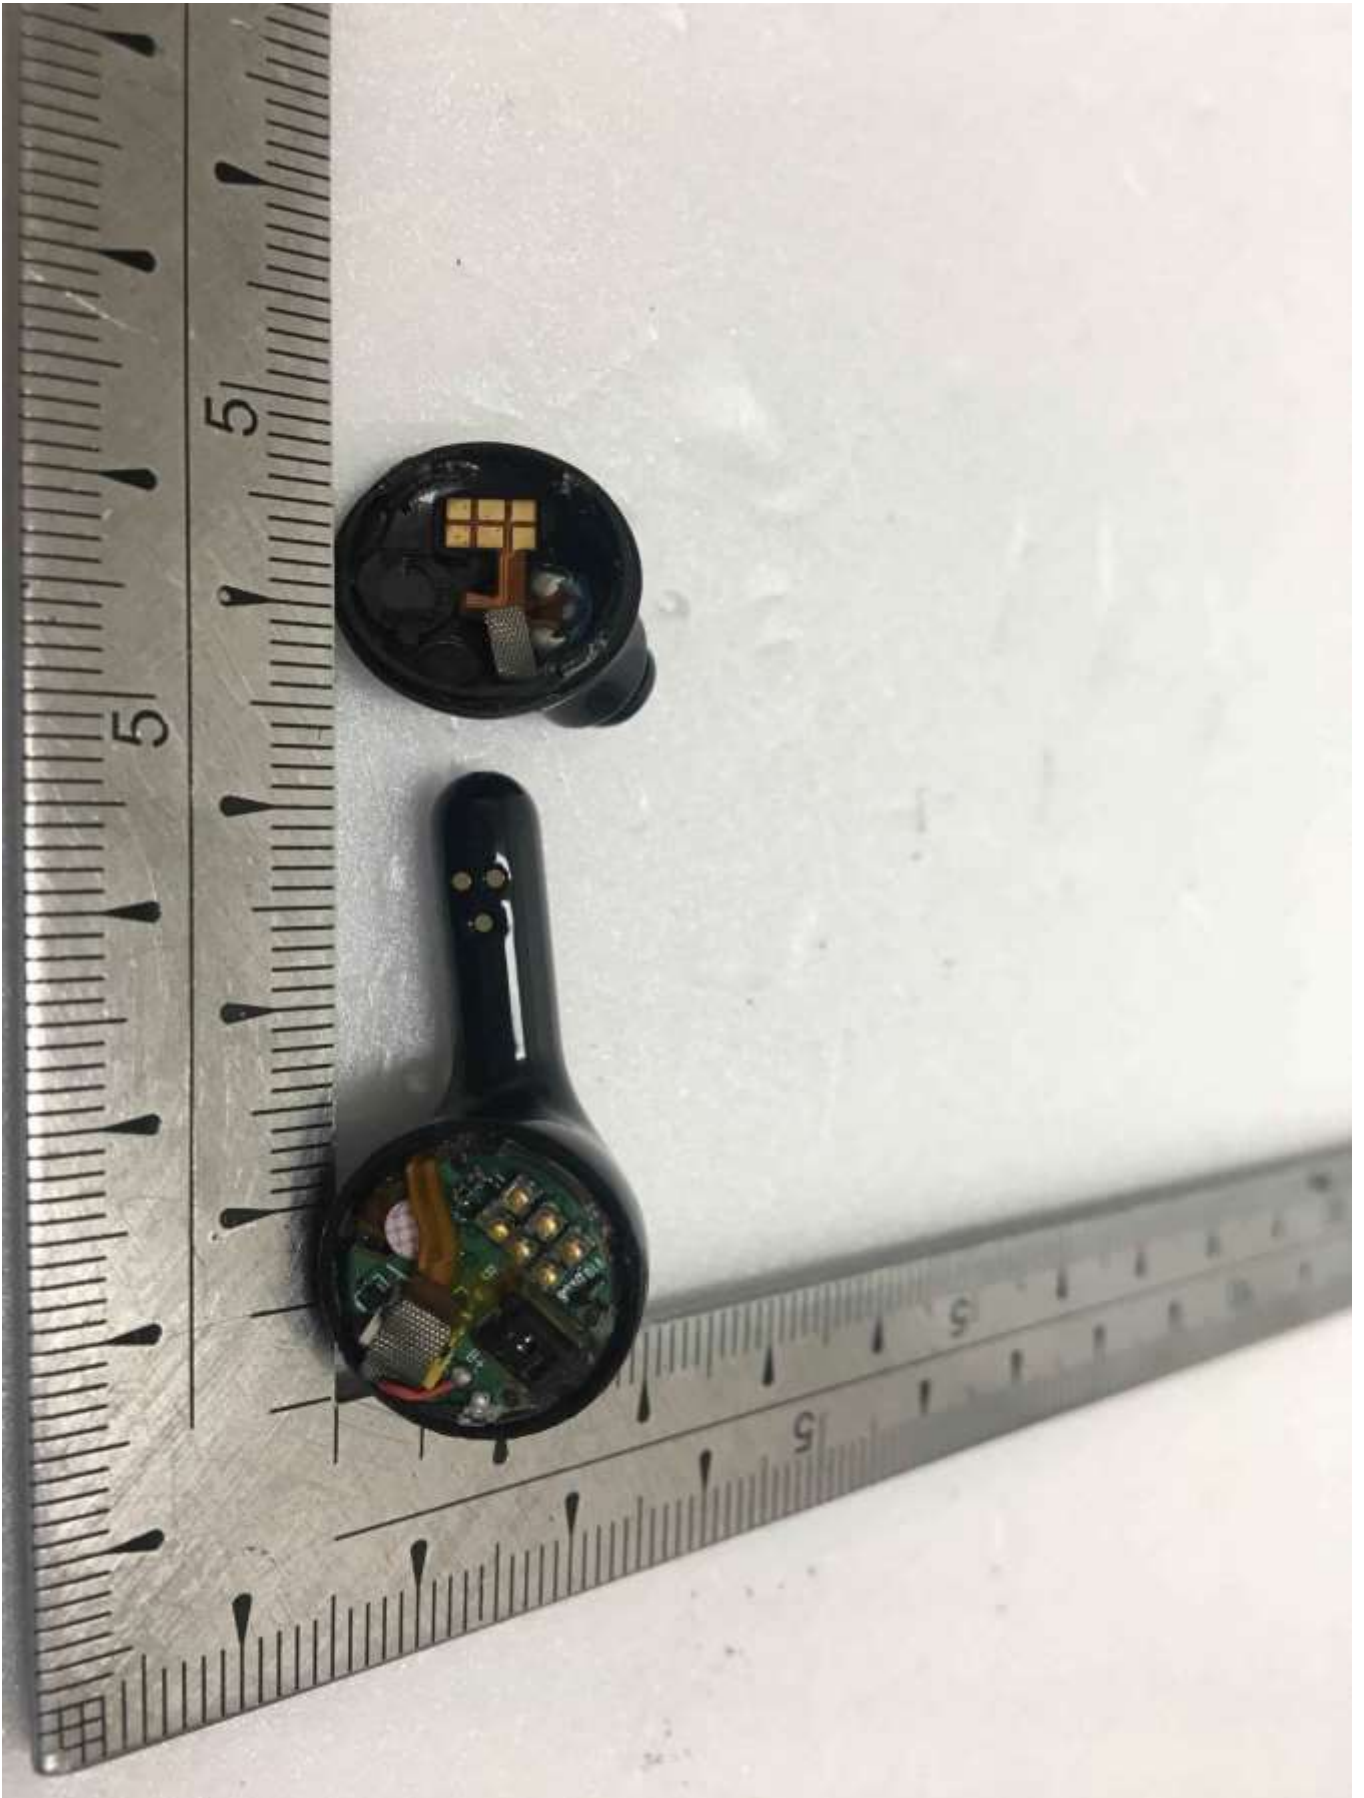

-. Bluetooth Earbud LEFT

FPCB Antenna

-. Bluetooth Earbud RIGHT

FPCB Antenna

Basic Model: TONE-FN7

Multiple Model: HBS-FN7

Coil Antenna

Multiple Model: HBS-FN7W

Multiple Model: HBS-TFN7