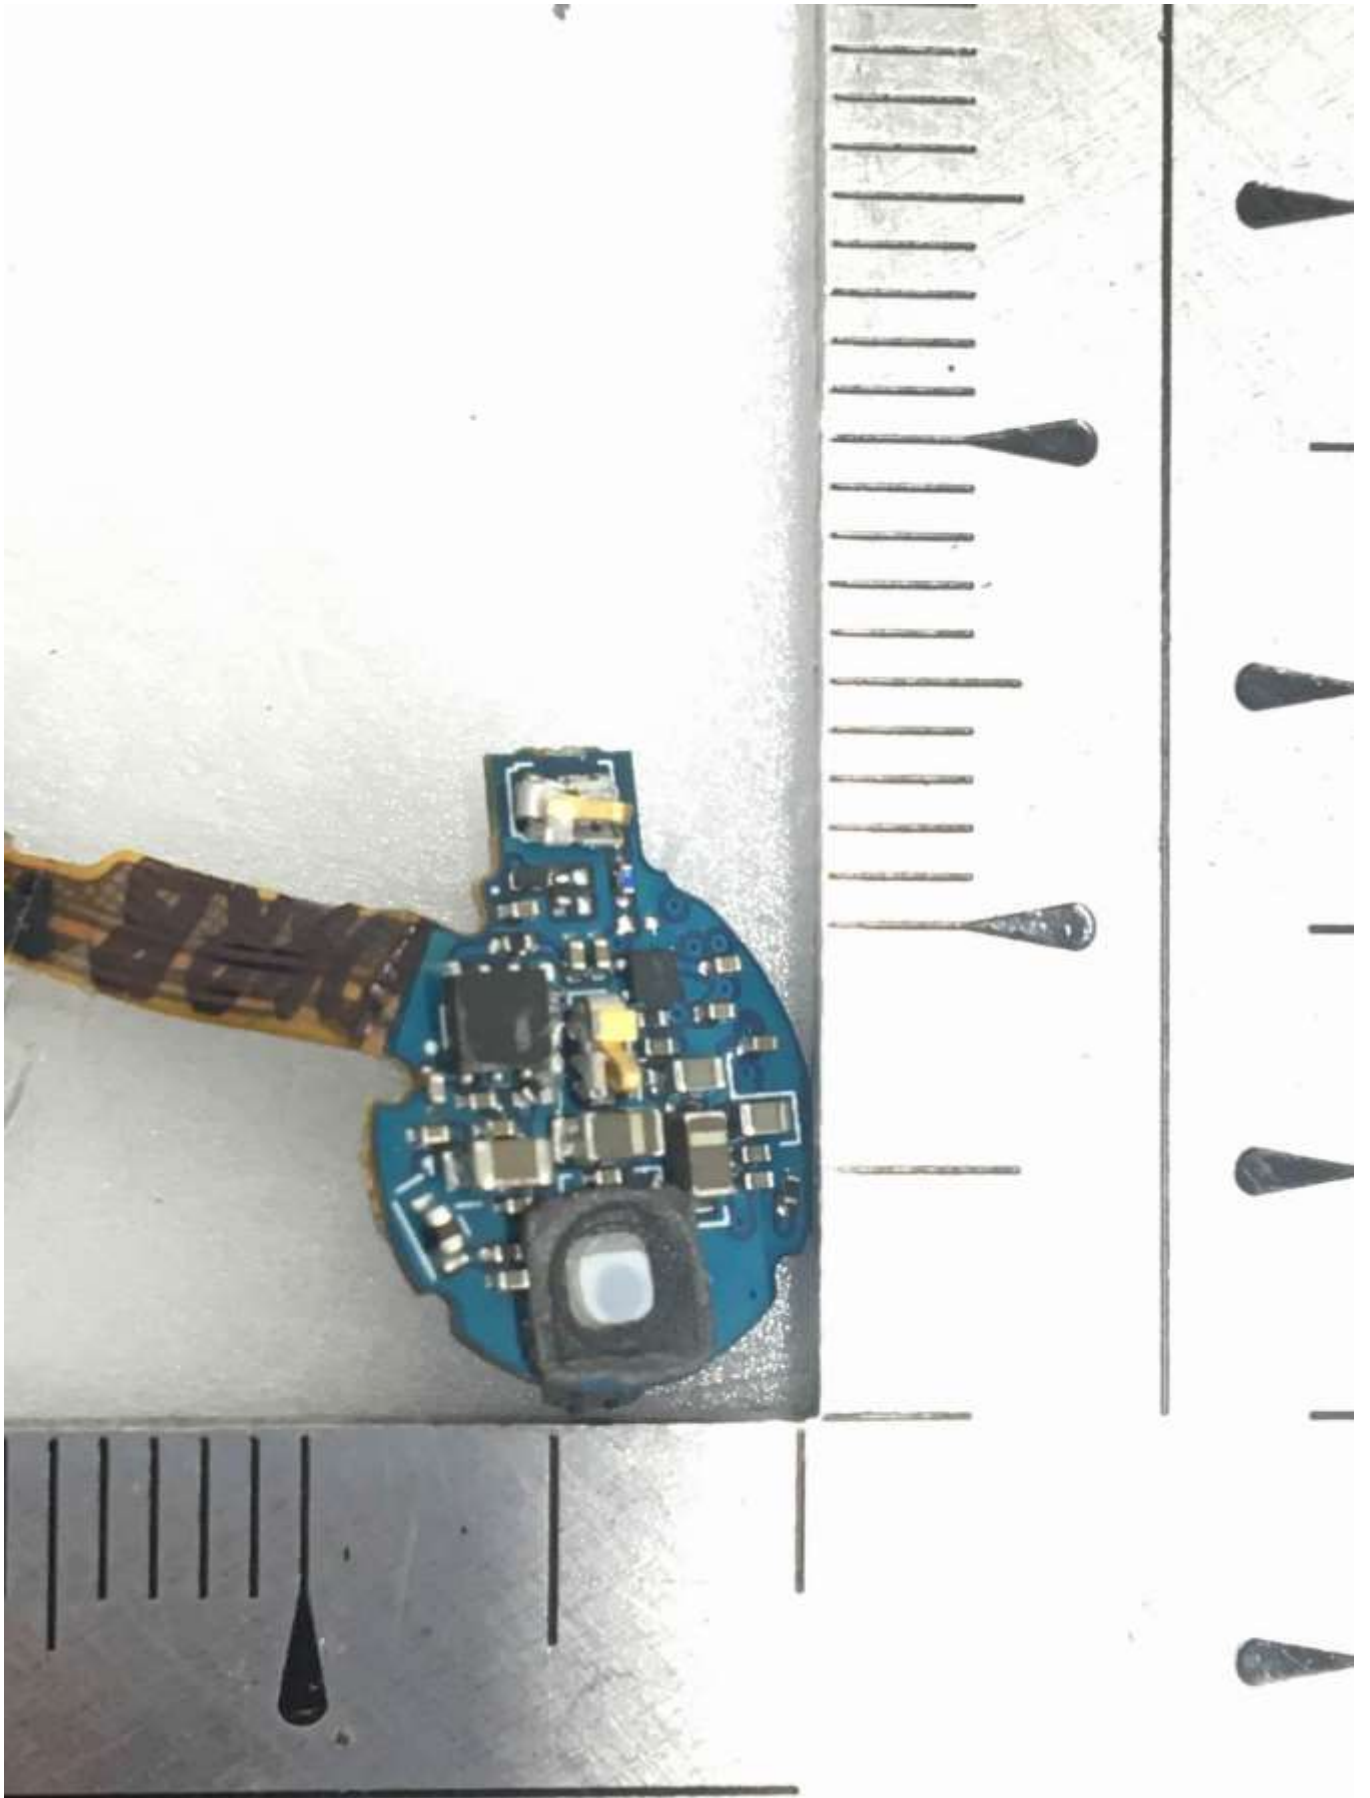

-. Bluetooth Earbud LEFT

FPCB Antenna

-. Bluetooth Earbud RIGHT

FPCB Antenna

Basic Model: TONE-FN7

Multiple Model: HBS-FN7

Coil Antenna

Multiple Model: HBS-FN7W