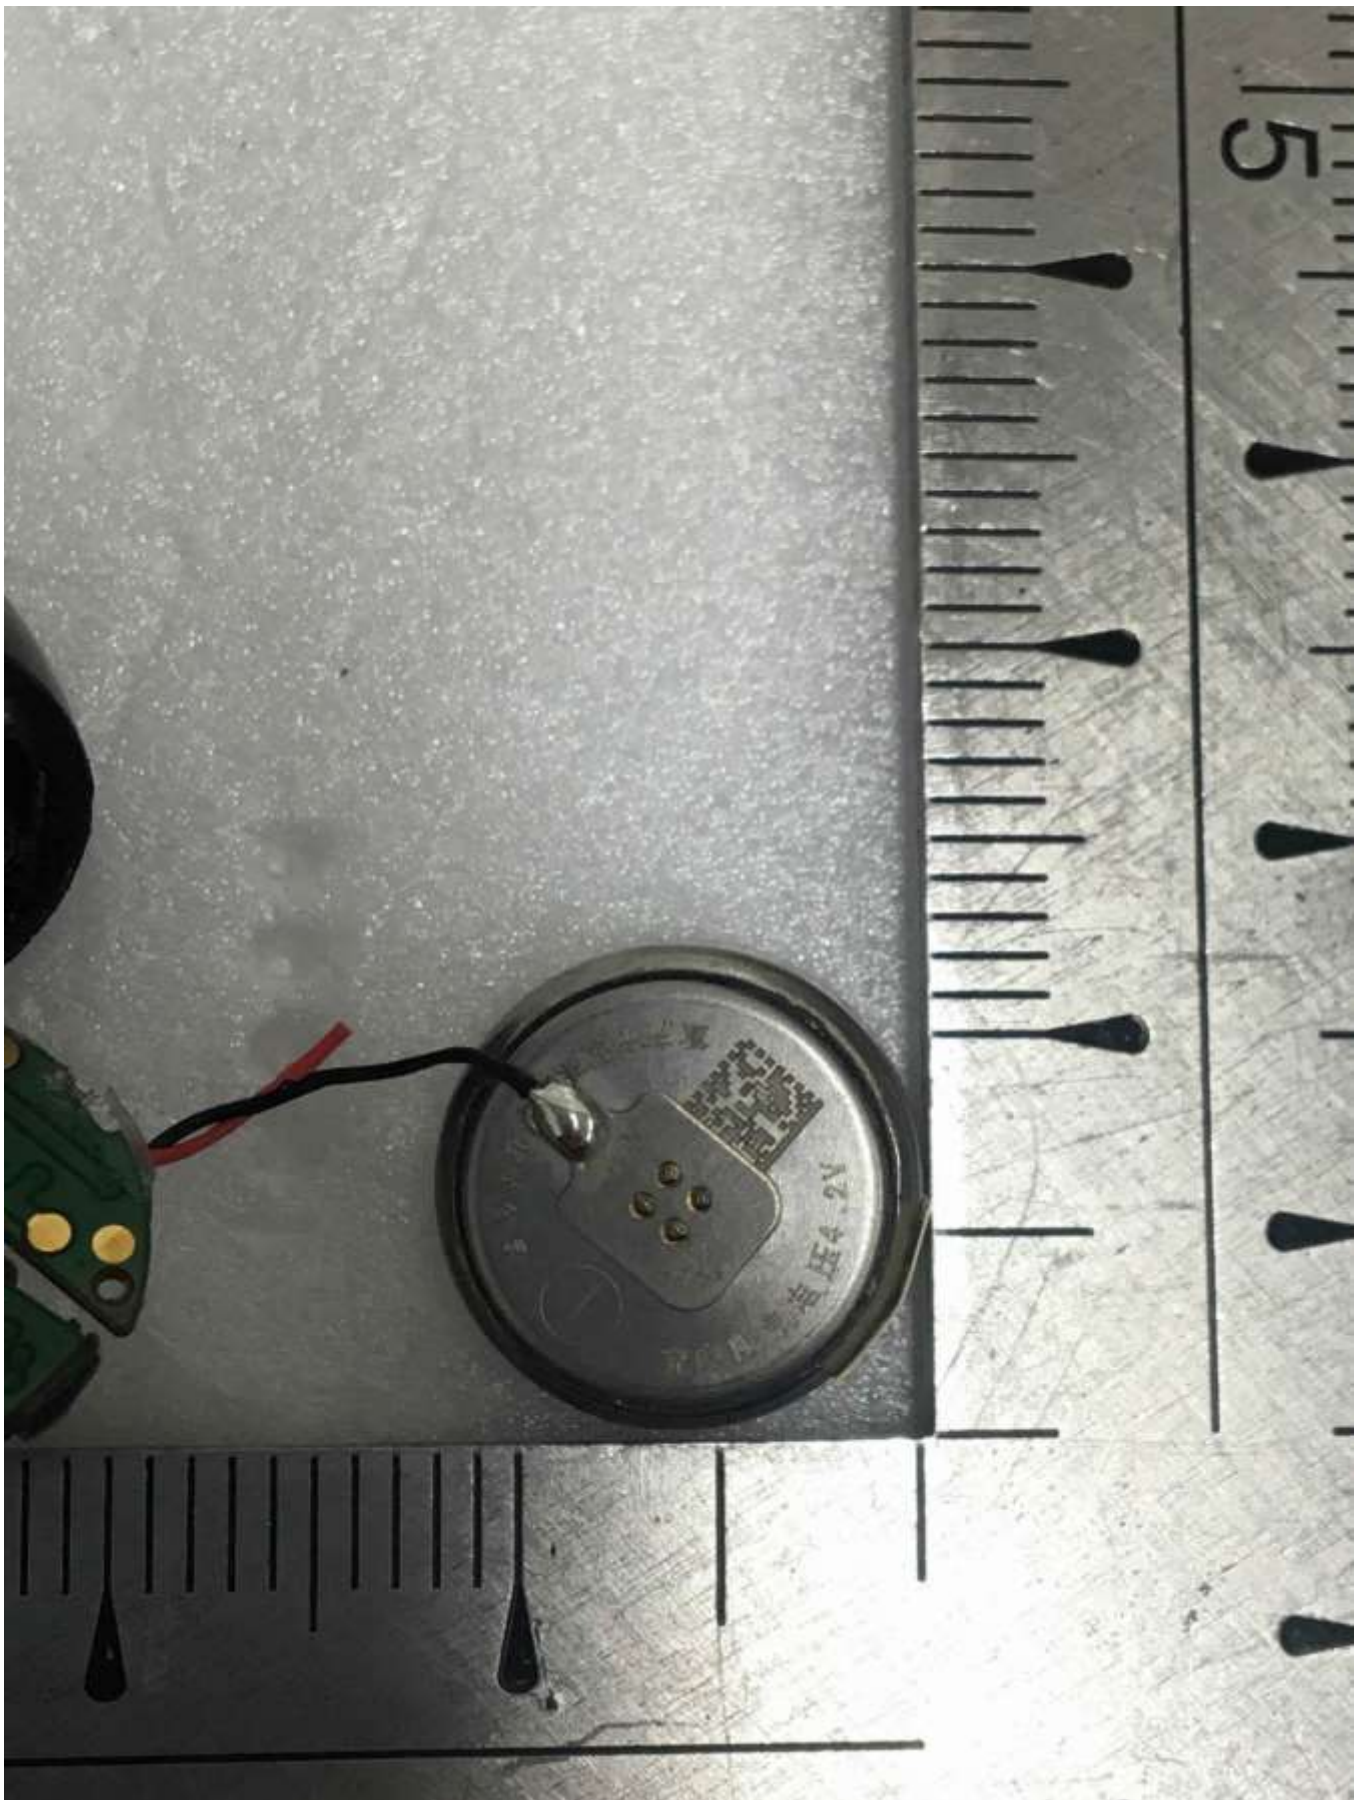

-. Bluetooth Earbud LEFT

FPCB Antenna

-. Bluetooth Earbud RIGHT

FPCB Antenna

Basic Model: TONE-FN7

Multiple Model: HBS-FN7

Coil Antenna

Multiple Model: HBS-FN7W