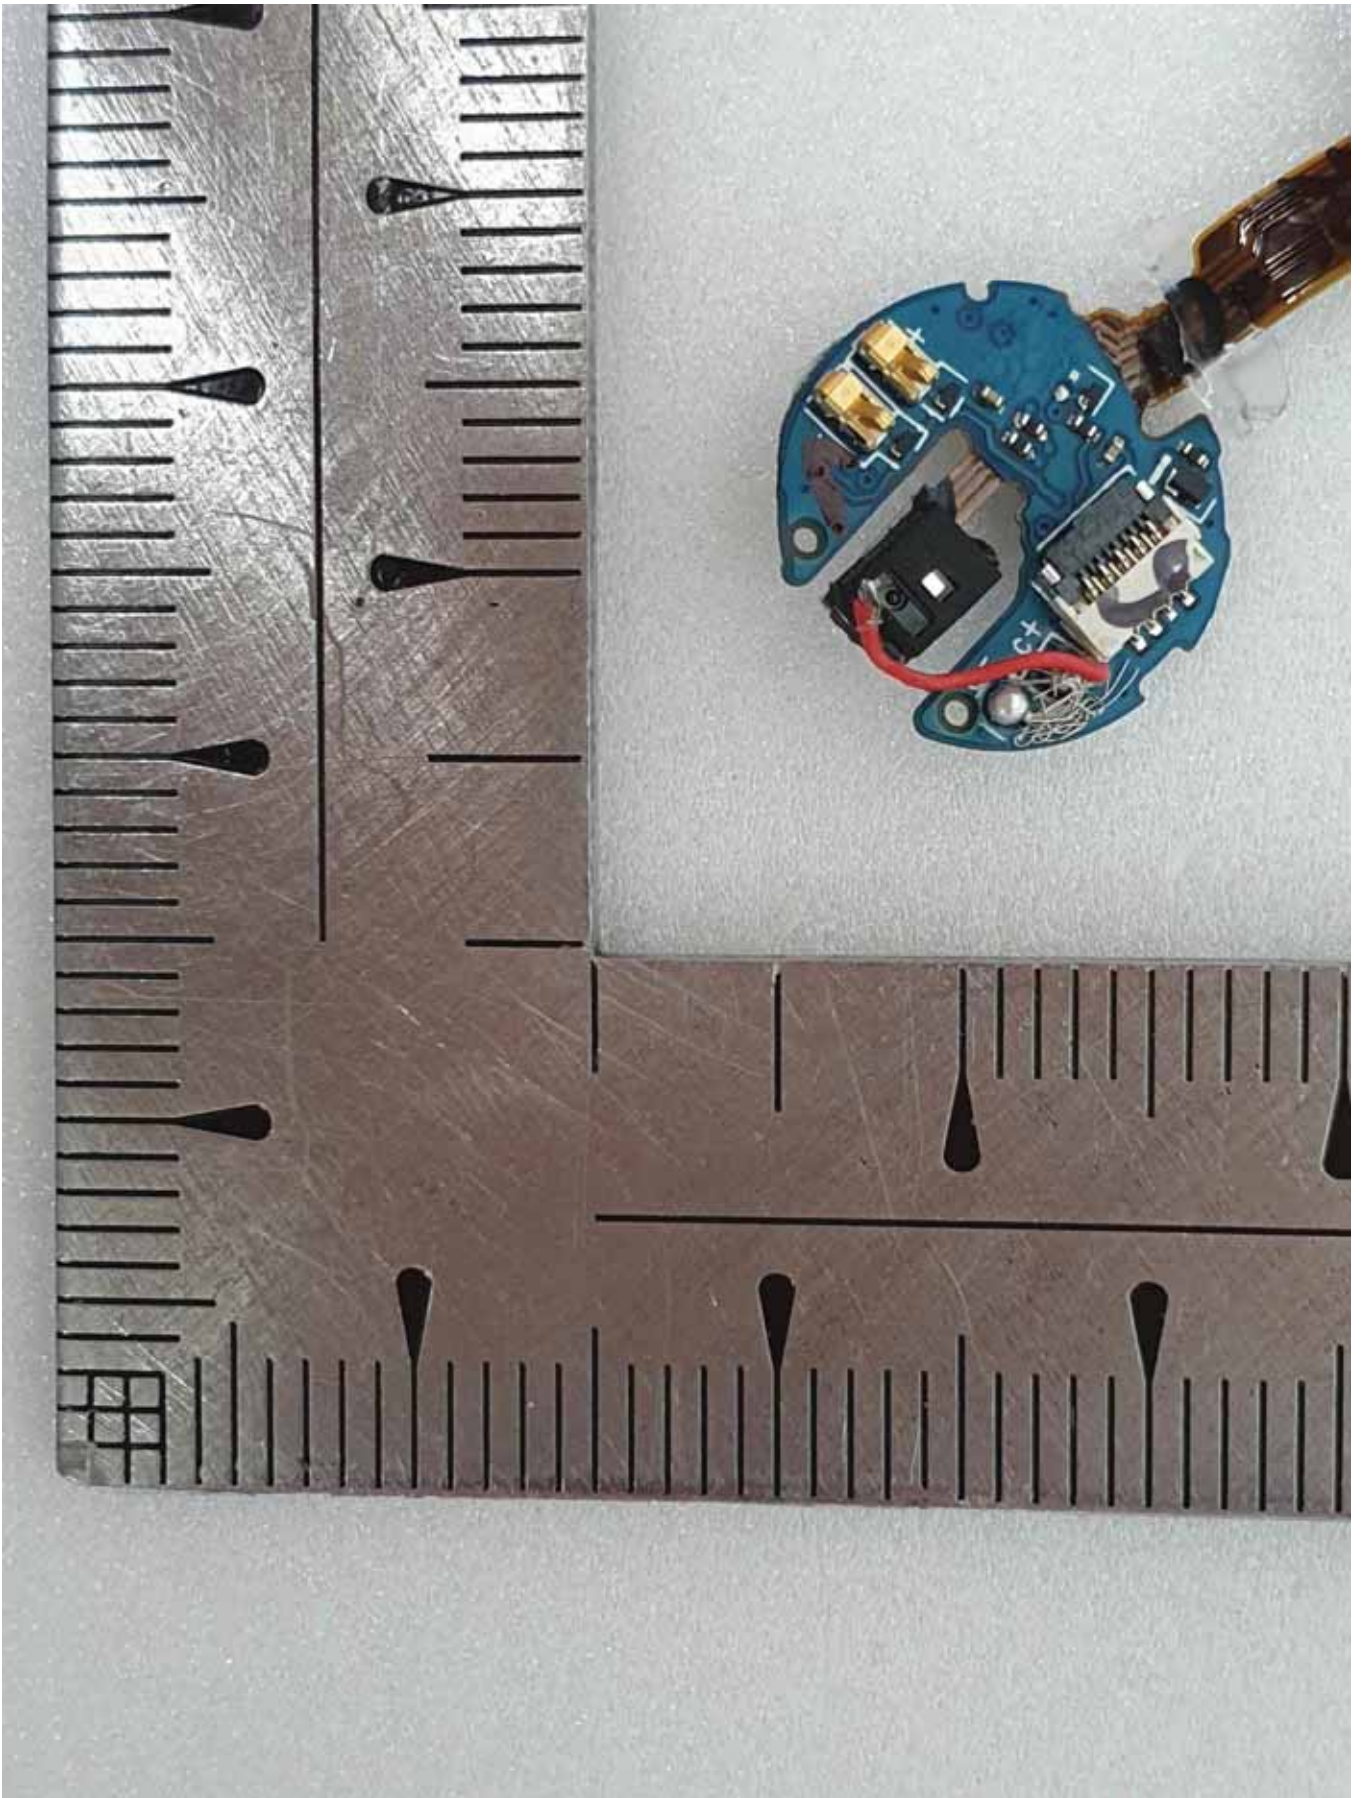

-. Bluetooth Earbud LEFT

FPCB Antenna

HBS-FN6  
Rev2.0B 200109

-. Bluetooth Earbud RIGHT

FPCB Antenna

# **Basic Model: HBS-FN6**

Coil Antenna