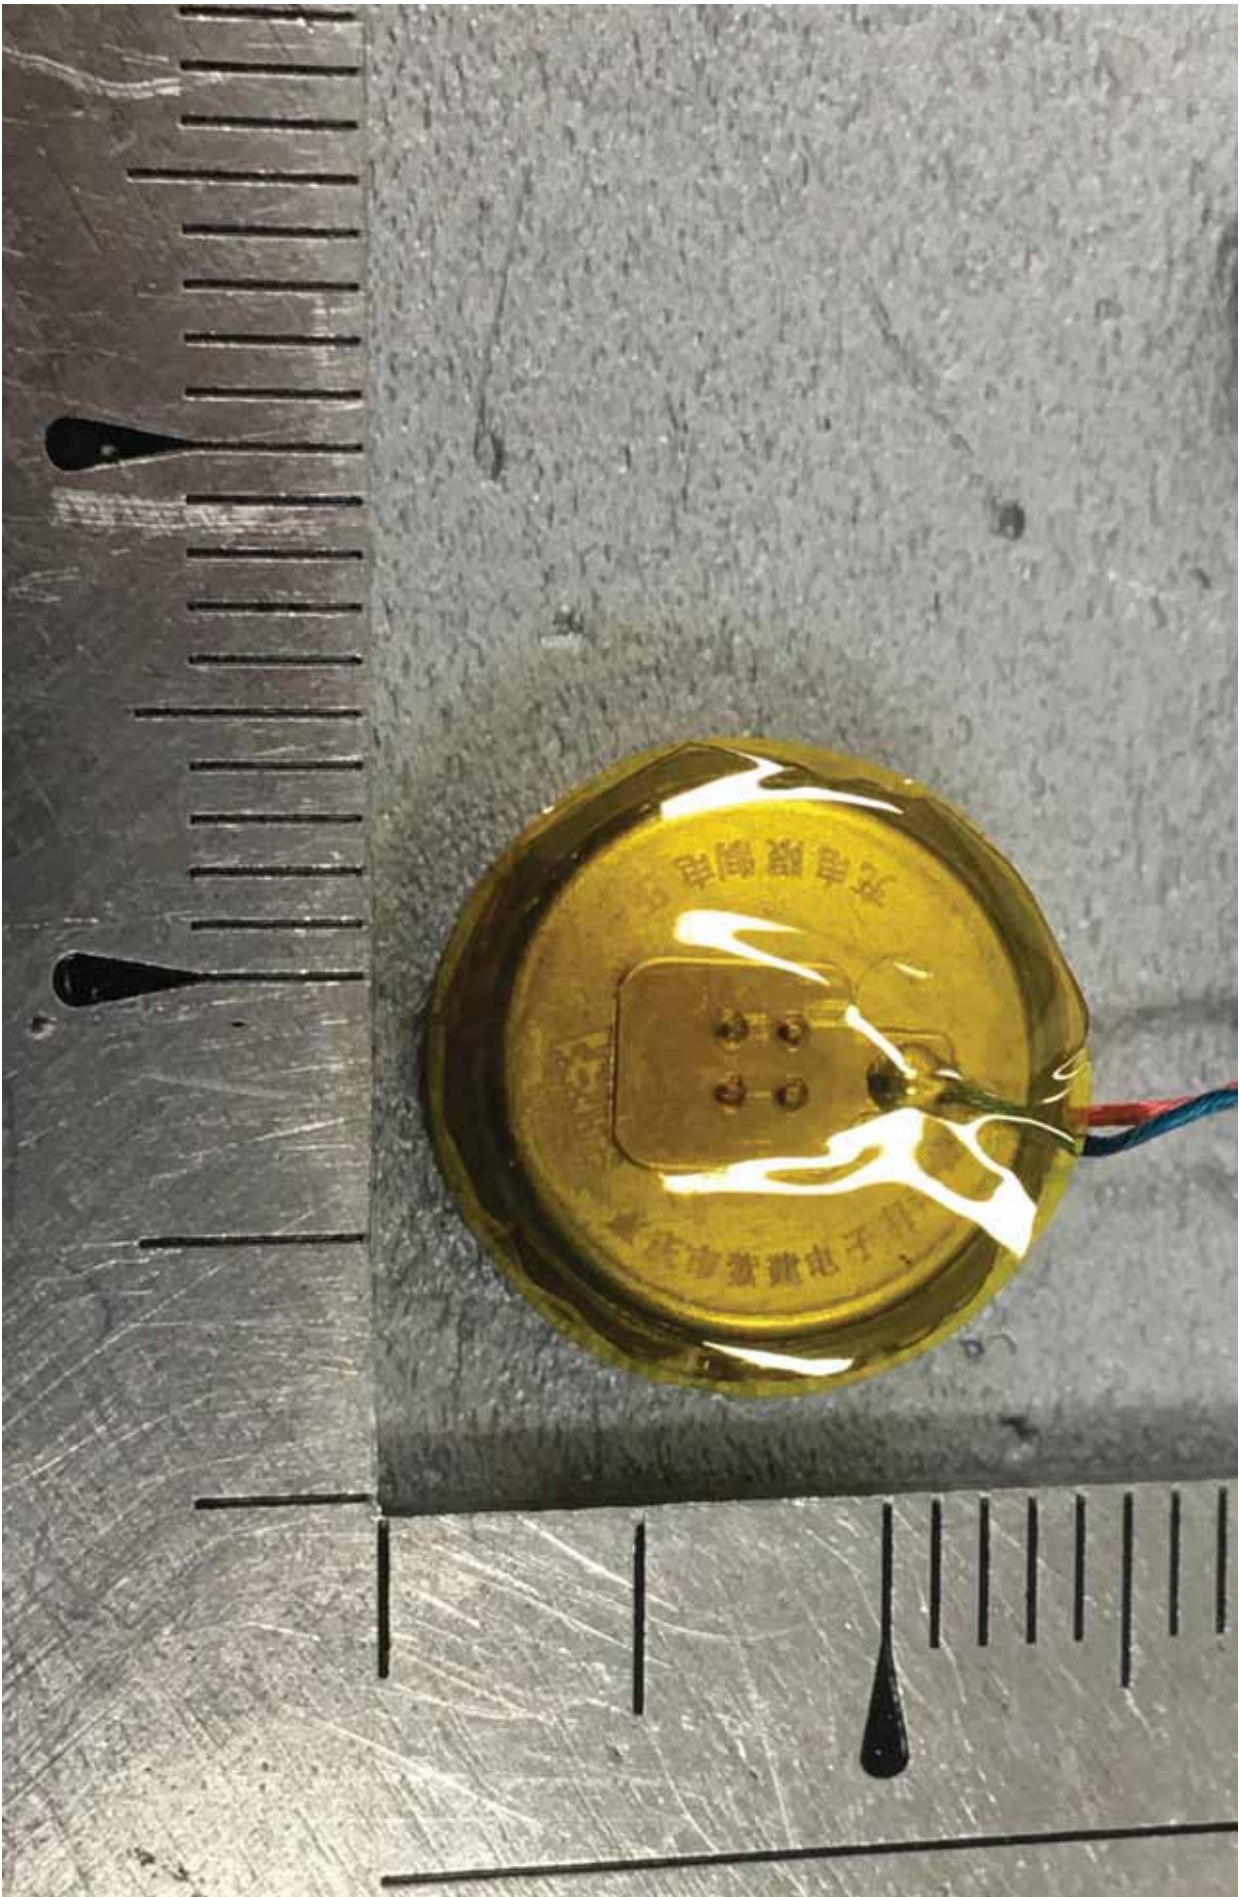

-. Bluetooth Earbud LEFT

FPCB Antenna

HBS-FN6  
Rev2.0B 200109

-. Bluetooth Earbud RIGHT

FPCB Antenna