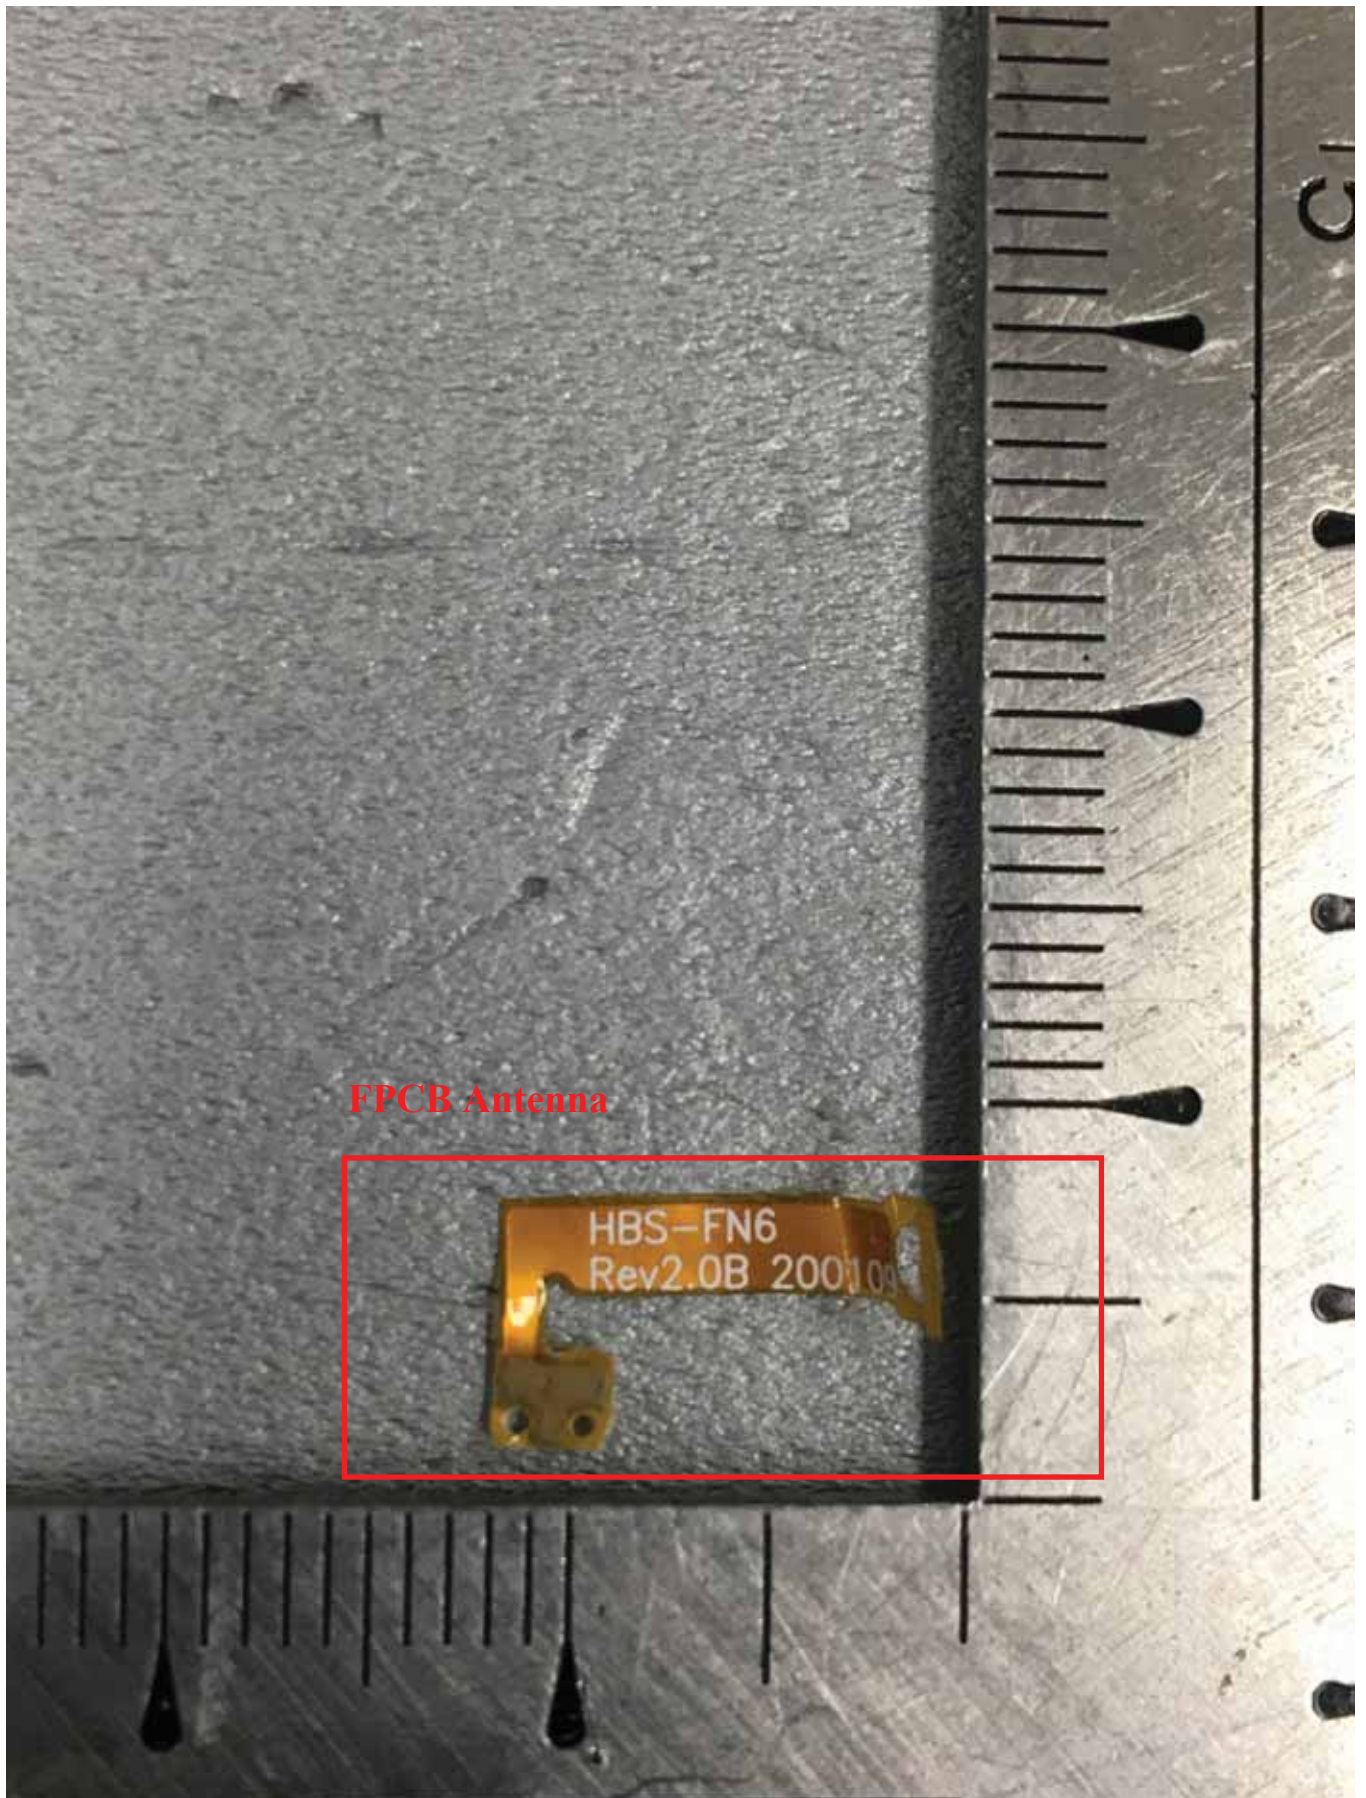

-. Bluetooth Earbud LEFT

FPCB Antenna

HBS-FN6  
Rev2.0B 200109

-. Bluetooth Earbud RIGHT

FPCB Antenna