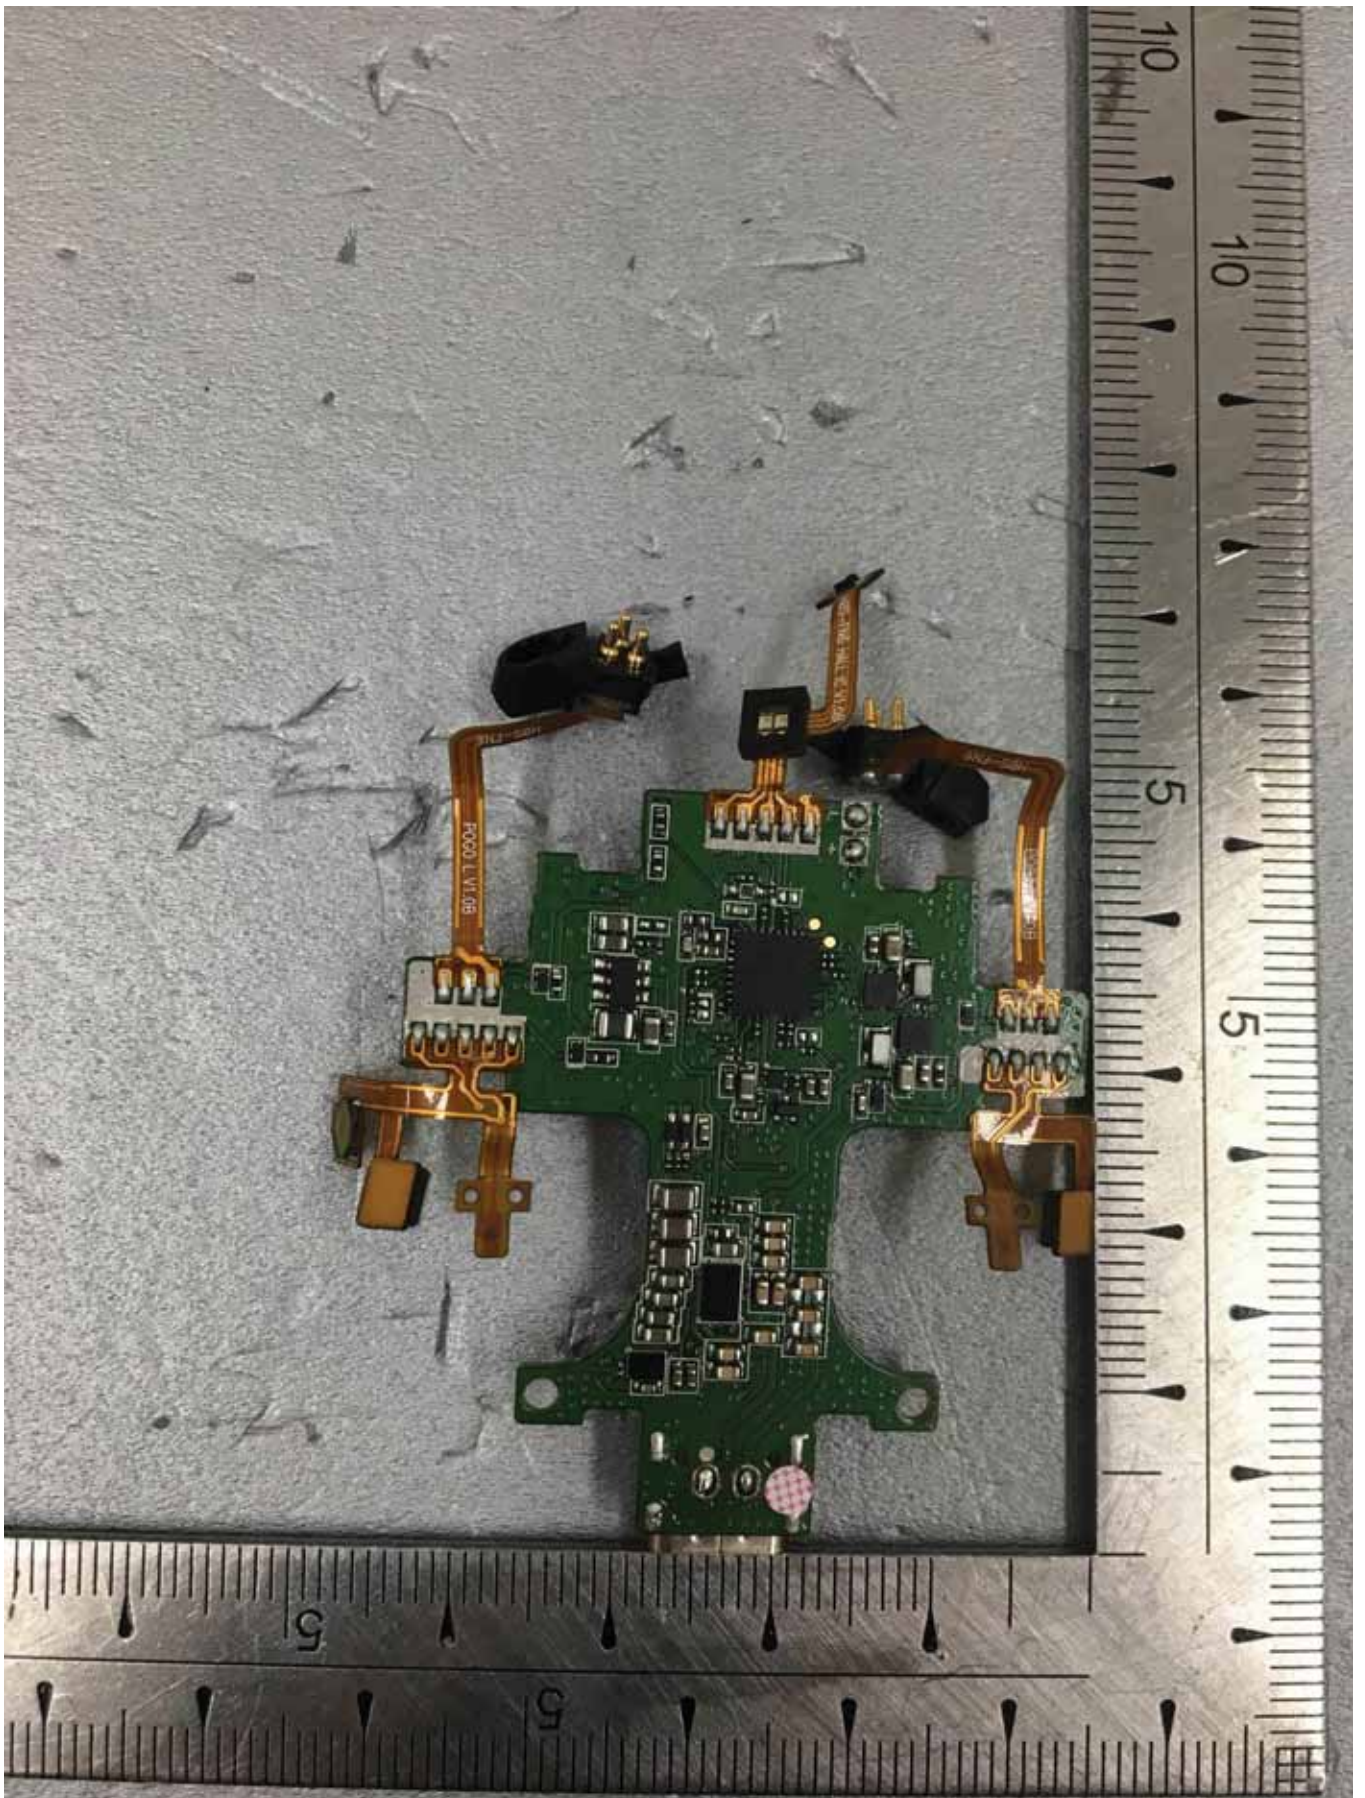

-. Bluetooth Earbud LEFT

FPCB Antenna

HBS-FN6  
Rev2.0B 200109

-. Bluetooth Earbud RIGHT

FPCB Antenna

# **Basic Model: HBS-FN6**

Coil Antenna

# **Multiple Model: HBS-FN5W**