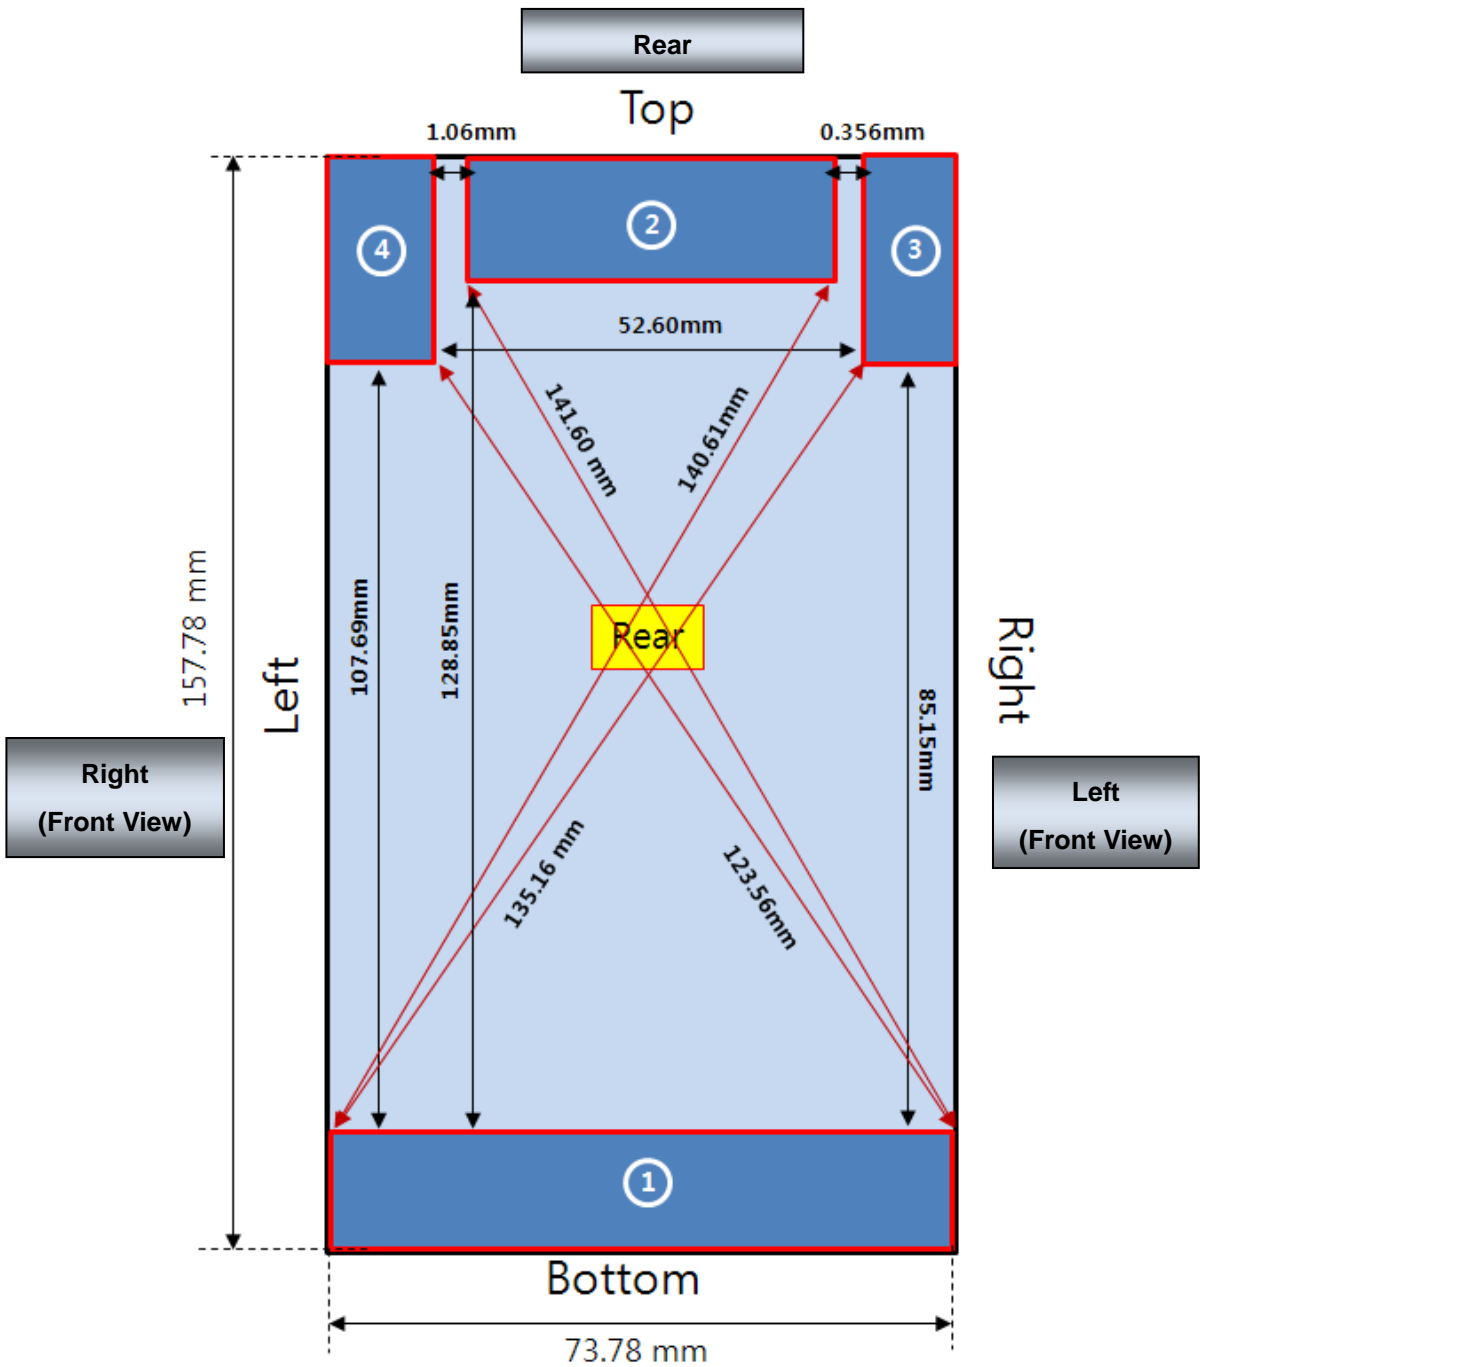

Antenna	Mode	Band
①	LB	704~960Mhz
	MB	1710~2170Mhz
	HB	2300~2690Mhz
②	MIMO(LB)	734~960Mhz
	MIMO(MB)	1805~2170Mhz
③	Wi-Fi	2.4GHz
	Bluetooth	2.4GHz
④	GPS	1.57Ghz
	MIMO(HB)	2300~2690Mhz

1. Main Antenna : GSM 850, GSM 1900, WCDMA B2, B5
  LTE B2, B4, B5, B7, B12
2. Wi-Fi/BT Antenna