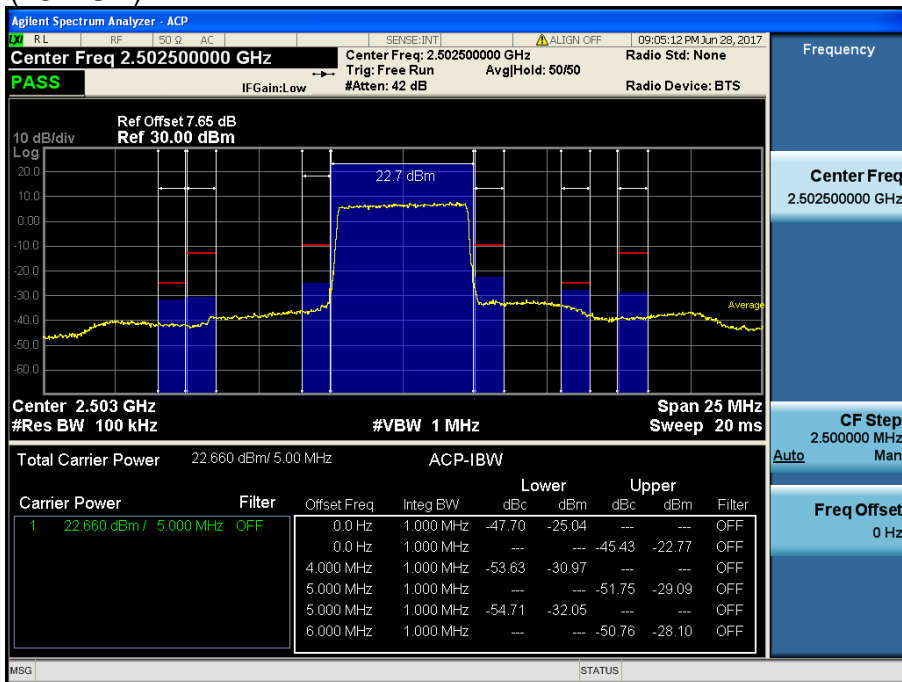

- Band Edge (High CH)

LTE Band 7 / 20MHz / 16QAM - RB Size/Offset (100/0)

- Band Edge (Low CH)

LTE Band 7 / 15MHz / 16QAM - RB Size/Offset (75/0)

- Band Edge (MID CH)

LTE Band 7 / 15MHz / 16QAM - RB Size/Offset (75/0)

- Band Edge (High CH)

LTE Band 7 / 15MHz / 16QAM - RB Size/Offset (75/0)

- Band Edge (Low CH)

LTE Band 7 / 10MHz / QPSK - RB Size/Offset (50/0)

- Band Edge (MID CH)

LTE Band 7 / 10MHz / 16QAM - RB Size/Offset (50/0)

- Band Edge (High CH)

LTE Band 7 / 10MHz / 16QAM - RB Size/Offset (50/0)

- Band Edge (Low CH)

LTE Band 7 / 5MHz / QPSK - RB Size/Offset (25/0)

- Band Edge (MID CH)

LTE Band 7 / 5MHz / QPSK - RB Size/Offset (25/0)

- Band Edge (High CH)

LTE Band 7 / 5MHz / QPSK - RB Size/Offset (25/0)

8.4 SPURIOUS AND HARMONICS EMISSIONS(Conducted)

8.4.1 LTE Band 12

LTE Band 12 / 10MHz / 64QAM - RB Size/Offset (1/25) – Low Channel

LTE Band 12 / 10MHz / 16QAM - RB Size/Offset (1/25) – High Channel