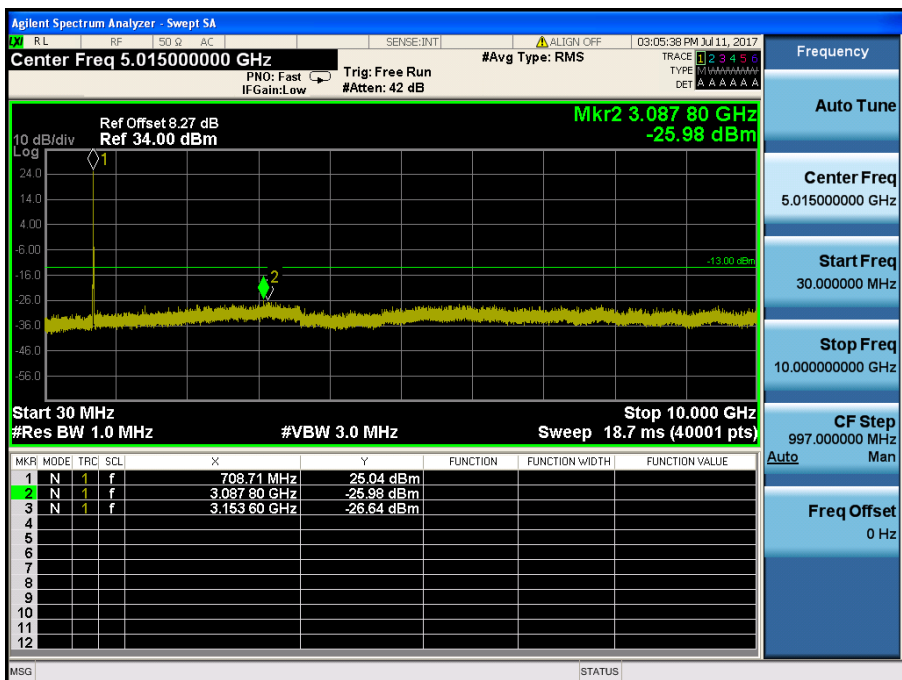

- Band Edge (High CH)

LTE Band 7 / 10MHz / 16QAM - RB Size/Offset (50/0)

- Band Edge (Low CH)

LTE Band 7 / 5MHz / QPSK - RB Size/Offset (25/0)

- Band Edge (MID CH)

LTE Band 7 / 5MHz / QPSK - RB Size/Offset (25/0)

- Band Edge (High CH)

LTE Band 7 / 5MHz / QPSK - RB Size/Offset (25/0)

8.4 SPURIOUS AND HARMONICS EMISSIONS(Conducted)

8.4.1 LTE Band 12

LTE Band 12 / 10MHz / 64QAM - RB Size/Offset (1/25) – Low Channel

LTE Band 12 / 10MHz / 16QAM - RB Size/Offset (1/25) – High Channel

LTE Band 12 / 5MHz / 64QAM - RB Size/Offset (12/13) – Low Channel

LTE Band 12 / 5MHz / 16QAM - RB Size/Offset (25/0) – Mid Channel

LTE Band 12 / 5MHz / 16QAM - RB Size/Offset (12/6) – High Channel

LTE Band 12 / 3MHz / QPSK - RB Size/Offset (1/0) – Low Channel