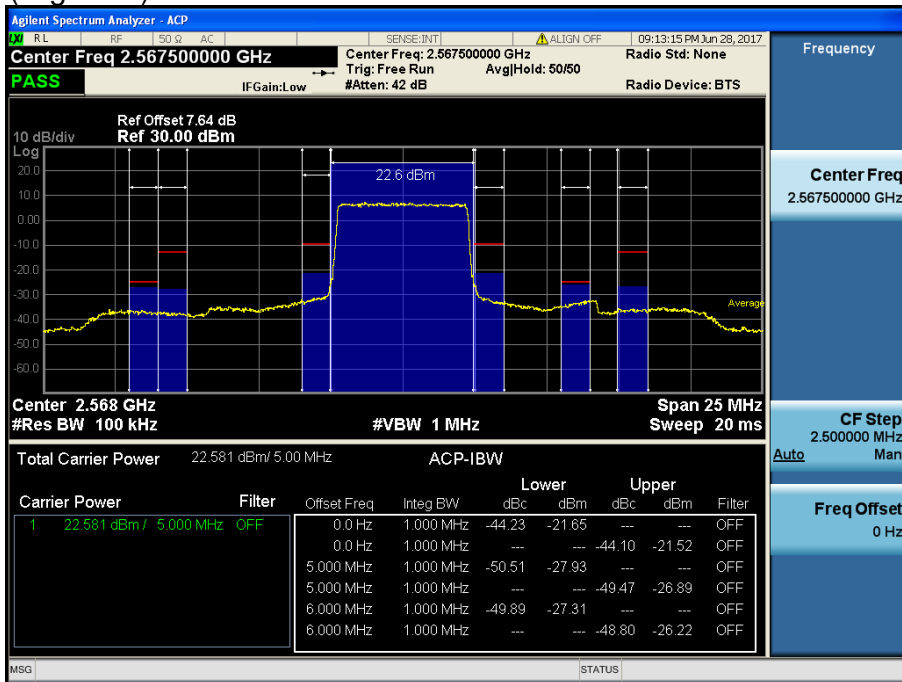

- Band Edge (High CH)

LTE Band 7 / 15MHz / 16QAM - RB Size/Offset (75/0)

- Band Edge (Low CH)

LTE Band 7 / 10MHz / QPSK - RB Size/Offset (50/0)

- Band Edge (MID CH)

LTE Band 7 / 10MHz / 16QAM - RB Size/Offset (50/0)

- Band Edge (High CH)

LTE Band 7 / 10MHz / 16QAM - RB Size/Offset (50/0)

- Band Edge (Low CH)

LTE Band 7 / 5MHz / QPSK - RB Size/Offset (25/0)

- Band Edge (MID CH)

LTE Band 7 / 5MHz / QPSK - RB Size/Offset (25/0)

- Band Edge (High CH)

LTE Band 7 / 5MHz / QPSK - RB Size/Offset (25/0)

8.4 SPURIOUS AND HARMONICS EMISSIONS(Conducted)

8.4.1 LTE Band 12

LTE Band 12 / 10MHz / 64QAM - RB Size/Offset (1/25) – Low Channel

LTE Band 12 / 10MHz / 16QAM - RB Size/Offset (1/25) – High Channel