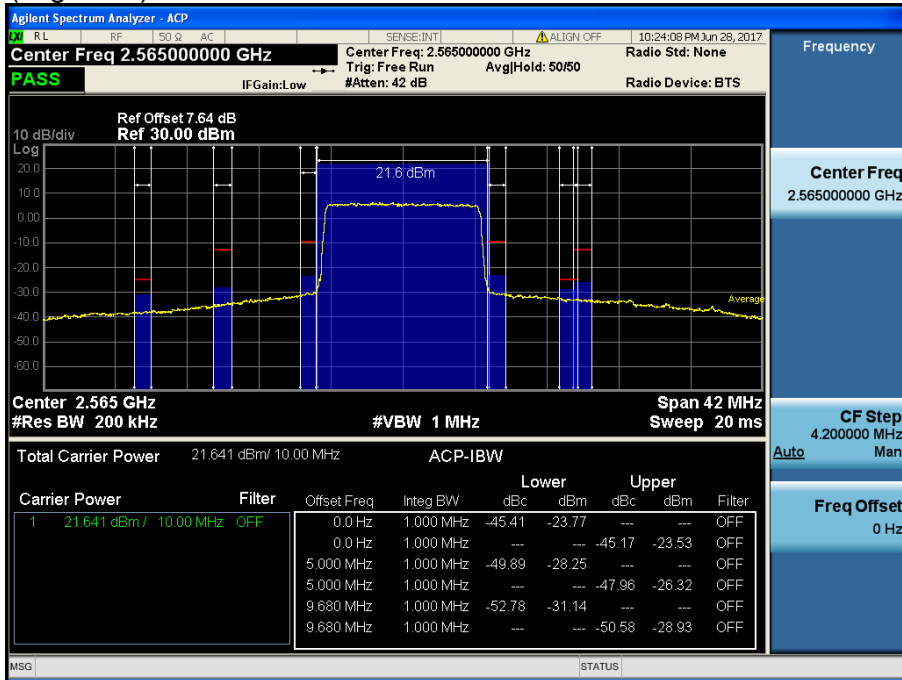

- Band Edge (High CH)

LTE Band 7 / 20MHz / 16QAM - RB Size/Offset (100/0)

- Band Edge (Low CH)

LTE Band 7 / 15MHz / 16QAM - RB Size/Offset (75/0)

- Band Edge (MID CH)

LTE Band 7 / 15MHz / 16QAM - RB Size/Offset (75/0)

- Band Edge (High CH)

LTE Band 7 / 15MHz / 16QAM - RB Size/Offset (75/0)

- Band Edge (Low CH)

LTE Band 7 / 10MHz / QPSK - RB Size/Offset (50/0)

- Band Edge (MID CH)

LTE Band 7 / 10MHz / 16QAM - RB Size/Offset (50/0)

- Band Edge (High CH)

LTE Band 7 / 10MHz / 16QAM - RB Size/Offset (50/0)

- Band Edge (Low CH)

LTE Band 7 / 5MHz / QPSK - RB Size/Offset (25/0)

- Band Edge (MID CH)

LTE Band 7 / 5MHz / QPSK - RB Size/Offset (25/0)

- Band Edge (High CH)

LTE Band 7 / 5MHz / QPSK - RB Size/Offset (25/0)

8.4 SPURIOUS AND HARMONICS EMISSIONS(Conducted)

8.4.1 LTE Band 12

LTE Band 12 / 10MHz / 64QAM - RB Size/Offset (1/25) – Low Channel

LTE Band 12 / 10MHz / 16QAM - RB Size/Offset (1/25) – High Channel