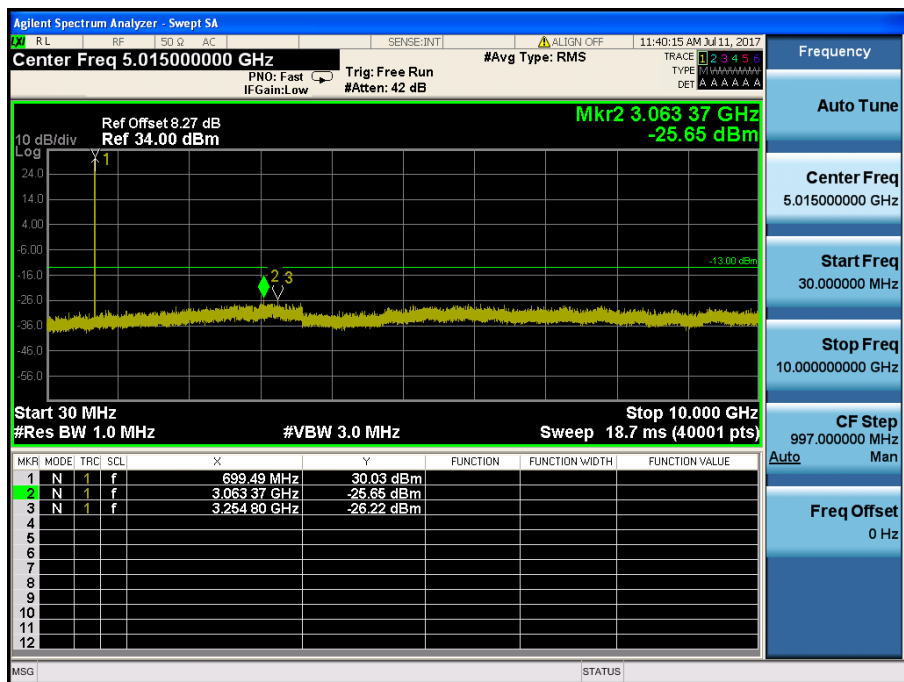

- Band Edge (High CH)

LTE Band 7 / 10MHz / 16QAM - RB Size/Offset (50/0)

- Band Edge (Low CH)

LTE Band 7 / 5MHz / QPSK - RB Size/Offset (25/0)

- Band Edge (MID CH)

LTE Band 7 / 5MHz / QPSK - RB Size/Offset (25/0)

- Band Edge (High CH)

LTE Band 7 / 5MHz / QPSK - RB Size/Offset (25/0)

8.4 SPURIOUS AND HARMONICS EMISSIONS(Conducted)

8.4.1 LTE Band 12

LTE Band 12 / 10MHz / 64QAM - RB Size/Offset (1/25) – Low Channel

LTE Band 12 / 10MHz / 16QAM - RB Size/Offset (1/25) – High Channel

LTE Band 12 / 5MHz / 64QAM - RB Size/Offset (12/13) – Low Channel

LTE Band 12 / 5MHz / 16QAM - RB Size/Offset (25/0) – Mid Channel

LTE Band 12 / 5MHz / 16QAM - RB Size/Offset (12/6) – High Channel

LTE Band 12 / 3MHz / QPSK - RB Size/Offset (1/0) – Low Channel