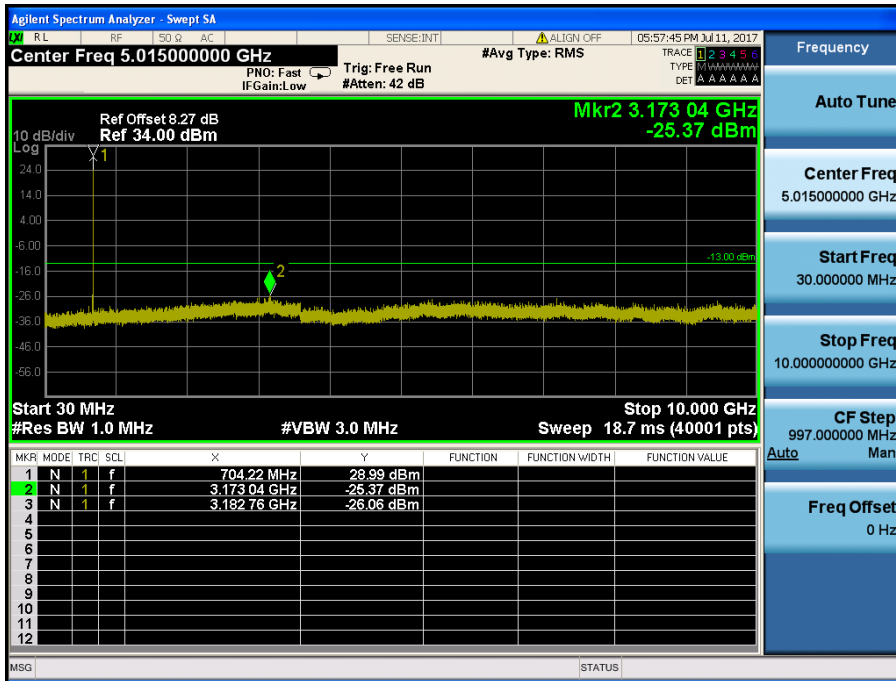

- Band Edge (High CH)

LTE Band 7 / 15MHz / 16QAM - RB Size/Offset (75/0)

- Band Edge (Low CH)

LTE Band 7 / 10MHz / QPSK - RB Size/Offset (50/0)

- Band Edge (MID CH)

LTE Band 7 / 10MHz / 16QAM - RB Size/Offset (50/0)

- Band Edge (High CH)

LTE Band 7 / 10MHz / 16QAM - RB Size/Offset (50/0)

- Band Edge (Low CH)

LTE Band 7 / 5MHz / QPSK - RB Size/Offset (25/0)

- Band Edge (MID CH)

LTE Band 7 / 5MHz / QPSK - RB Size/Offset (25/0)

- Band Edge (High CH)

LTE Band 7 / 5MHz / QPSK - RB Size/Offset (25/0)

8.4 SPURIOUS AND HARMONICS EMISSIONS(Conducted)

8.4.1 LTE Band 12

LTE Band 12 / 10MHz / 64QAM - RB Size/Offset (1/25) – Low Channel

LTE Band 12 / 10MHz / 16QAM - RB Size/Offset (1/25) – High Channel