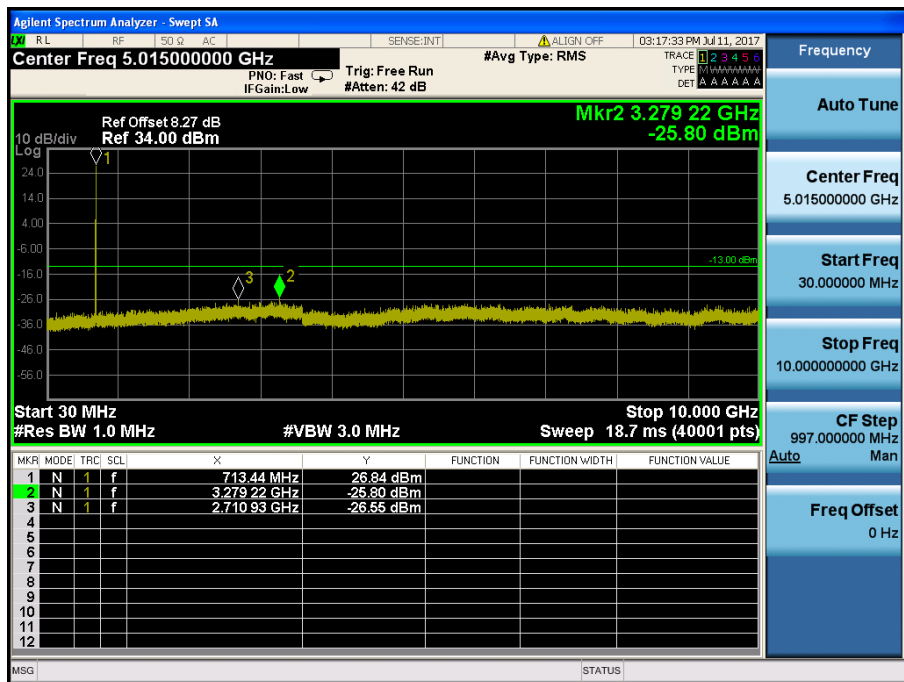

- Band Edge (High CH)

LTE Band 7 / 10MHz / 16QAM - RB Size/Offset (50/0)

- Band Edge (Low CH)

LTE Band 7 / 5MHz / QPSK - RB Size/Offset (25/0)

- Band Edge (MID CH)

LTE Band 7 / 5MHz / QPSK - RB Size/Offset (25/0)

- Band Edge (High CH)

LTE Band 7 / 5MHz / QPSK - RB Size/Offset (25/0)

8.4 SPURIOUS AND HARMONICS EMISSIONS(Conducted)

8.4.1 LTE Band 12

LTE Band 12 / 10MHz / 64QAM - RB Size/Offset (1/25) – Low Channel

LTE Band 12 / 10MHz / 16QAM - RB Size/Offset (1/25) – High Channel

LTE Band 12 / 5MHz / 64QAM - RB Size/Offset (12/13) – Low Channel

LTE Band 12 / 5MHz / 16QAM - RB Size/Offset (25/0) – Mid Channel

LTE Band 12 / 5MHz / 16QAM - RB Size/Offset (12/6) – High Channel

LTE Band 12 / 3MHz / QPSK - RB Size/Offset (1/0) – Low Channel