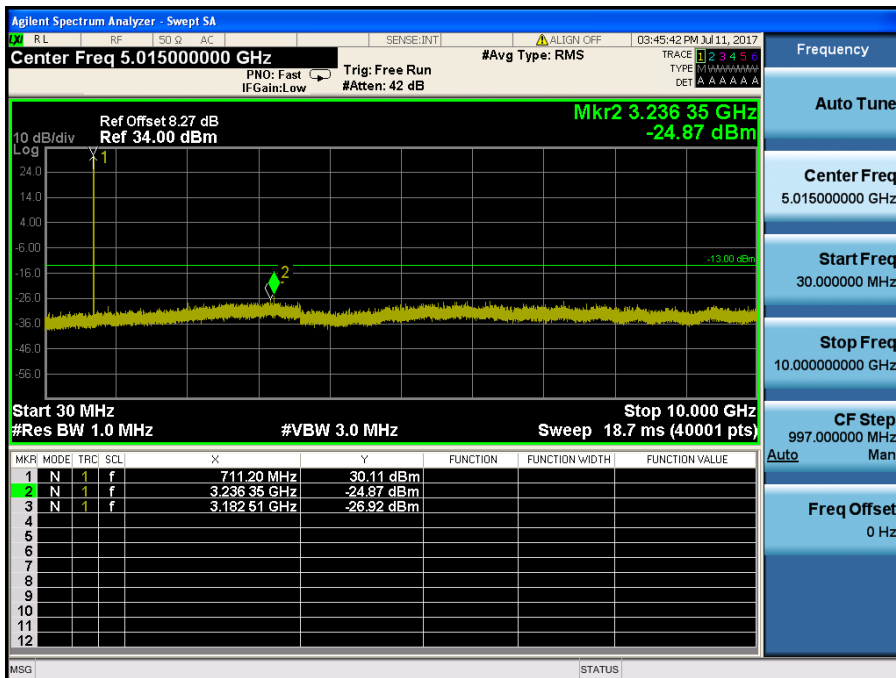

- Band Edge (High CH)

LTE Band 7 / 10MHz / 16QAM - RB Size/Offset (50/0)

- Band Edge (Low CH)

LTE Band 7 / 5MHz / QPSK - RB Size/Offset (25/0)

- Band Edge (MID CH)

LTE Band 7 / 5MHz / QPSK - RB Size/Offset (25/0)

- Band Edge (High CH)

LTE Band 7 / 5MHz / QPSK - RB Size/Offset (25/0)

8.4 SPURIOUS AND HARMONICS EMISSIONS(Conducted)

8.4.1 LTE Band 12

LTE Band 12 / 10MHz / 64QAM - RB Size/Offset (1/25) – Low Channel

LTE Band 12 / 10MHz / 16QAM - RB Size/Offset (1/25) – High Channel

LTE Band 12 / 5MHz / 64QAM - RB Size/Offset (12/13) – Low Channel

LTE Band 12 / 5MHz / 16QAM - RB Size/Offset (25/0) – Mid Channel

LTE Band 12 / 5MHz / 16QAM - RB Size/Offset (12/6) – High Channel

LTE Band 12 / 3MHz / QPSK - RB Size/Offset (1/0) – Low Channel