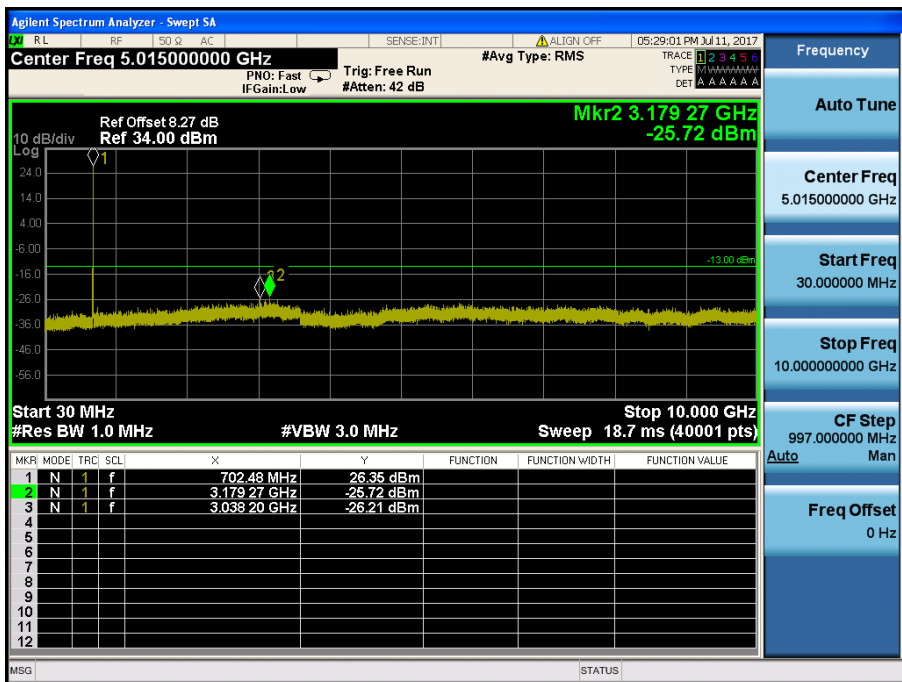

- Band Edge (High CH)

LTE Band 7 / 10MHz / 16QAM - RB Size/Offset (50/0)

- Band Edge (Low CH)

LTE Band 7 / 5MHz / QPSK - RB Size/Offset (25/0)

- Band Edge (MID CH)

LTE Band 7 / 5MHz / QPSK - RB Size/Offset (25/0)

- Band Edge (High CH)

LTE Band 7 / 5MHz / QPSK - RB Size/Offset (25/0)

8.4 SPURIOUS AND HARMONICS EMISSIONS(Conducted)

8.4.1 LTE Band 12

LTE Band 12 / 10MHz / 64QAM - RB Size/Offset (1/25) – Low Channel

LTE Band 12 / 10MHz / 16QAM - RB Size/Offset (1/25) – High Channel

LTE Band 12 / 5MHz / 64QAM - RB Size/Offset (12/13) – Low Channel

LTE Band 12 / 5MHz / 16QAM - RB Size/Offset (25/0) – Mid Channel

LTE Band 12 / 5MHz / 16QAM - RB Size/Offset (12/6) – High Channel

LTE Band 12 / 3MHz / QPSK - RB Size/Offset (1/0) – Low Channel