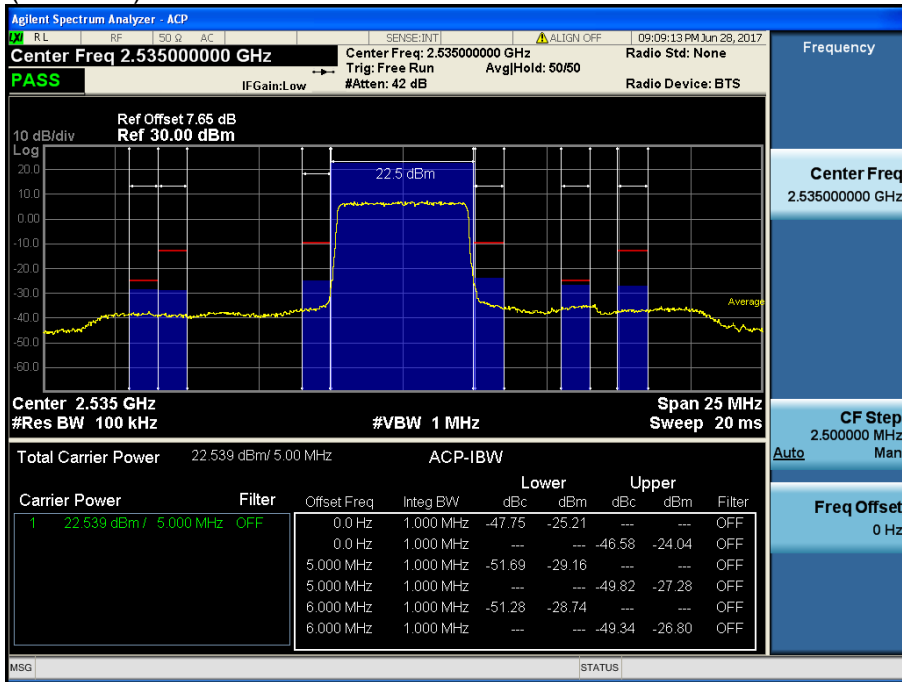

- Band Edge (High CH)

LTE Band 7 / 15MHz / 16QAM - RB Size/Offset (75/0)

- Band Edge (Low CH)

LTE Band 7 / 10MHz / QPSK - RB Size/Offset (50/0)

- Band Edge (MID CH)

LTE Band 7 / 10MHz / 16QAM - RB Size/Offset (50/0)

- Band Edge (High CH)

LTE Band 7 / 10MHz / 16QAM - RB Size/Offset (50/0)

- Band Edge (Low CH)

LTE Band 7 / 5MHz / QPSK - RB Size/Offset (25/0)

- Band Edge (MID CH)

LTE Band 7 / 5MHz / QPSK - RB Size/Offset (25/0)

- Band Edge (High CH)

LTE Band 7 / 5MHz / QPSK - RB Size/Offset (25/0)

8.4 SPURIOUS AND HARMONICS EMISSIONS(Conducted)

8.4.1 LTE Band 12

LTE Band 12 / 10MHz / 64QAM - RB Size/Offset (1/25) – Low Channel

LTE Band 12 / 10MHz / 16QAM - RB Size/Offset (1/25) – High Channel