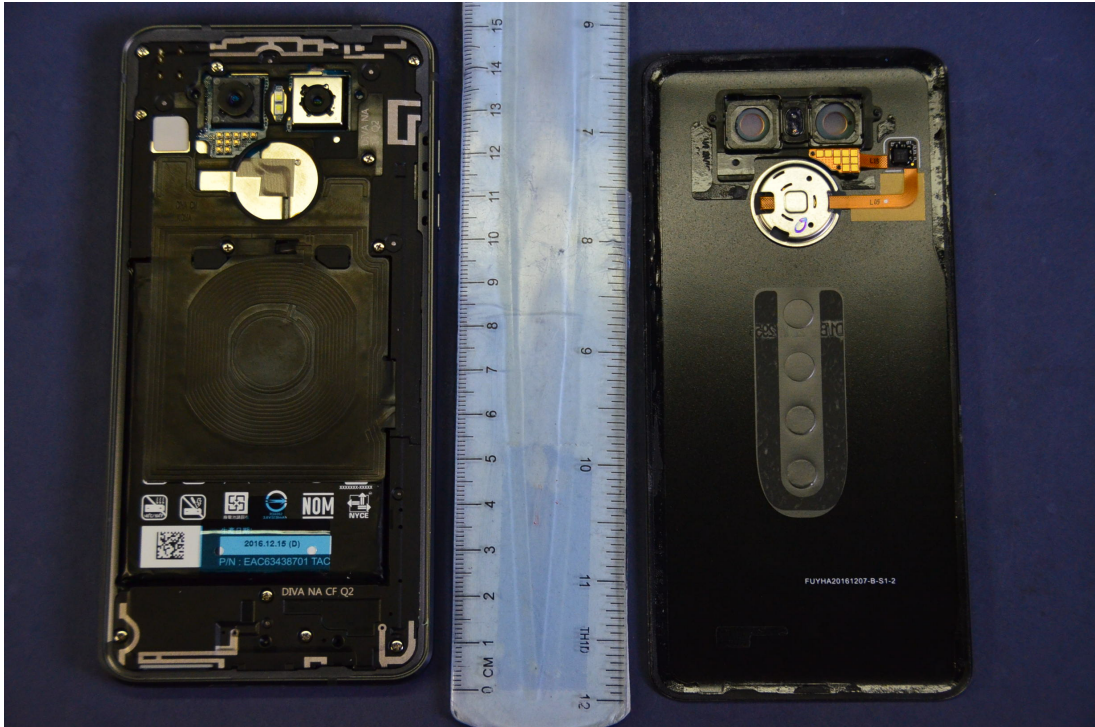

## INTERNAL PHOTOGRAPHS

|   |   |                |
|---|---|----------------|
| <br>ENGINEERING LABORATORY, INC. | LG Electronics MobileComm U.S.A FCC ID: ZNFH871 | Model: LG-H871 |
| Internal Photos   | EUT Type: Portable Handset                      | Page 1 of 9    |

|                        |  |                       |
|------------------------|--|-----------------------|
|                        | <p>LG Electronics MobileComm U.S.A FCC ID: ZNFH871</p> | <p>Model: LG-H871</p> |
| <p>Internal Photos</p> | <p>EUT Type: Portable Handset</p>                      | <p>Page 2 of 9</p>    |

|                 |   |                |
|-----------------|---|----------------|
|                 | LG Electronics MobileComm U.S.A FCC ID: ZNFH871 | Model: LG-H871 |
| Internal Photos | EUT Type: Portable Handset                      | Page 3 of 9    |