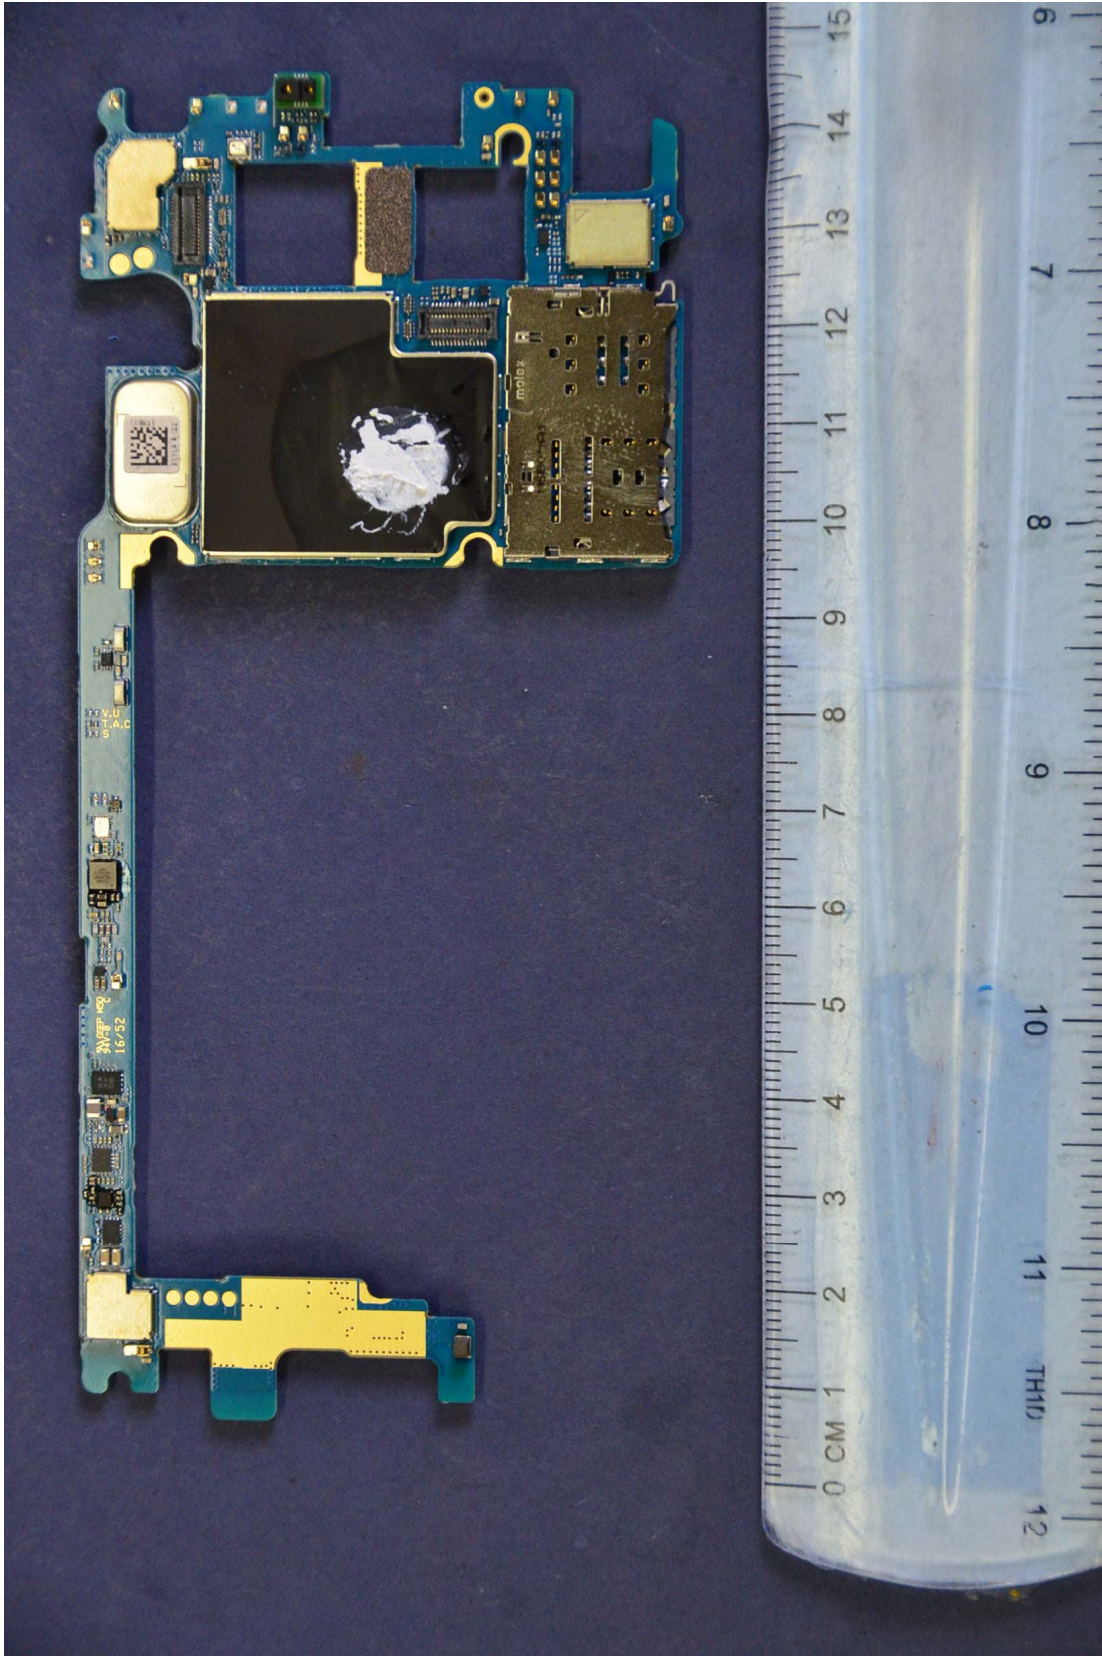

LG Electronics MobileComm U.S.A FCC ID: ZNFH871	Model: LG-H871
Internal Photos	EUT Type: Portable Handset	Page 8 of 9