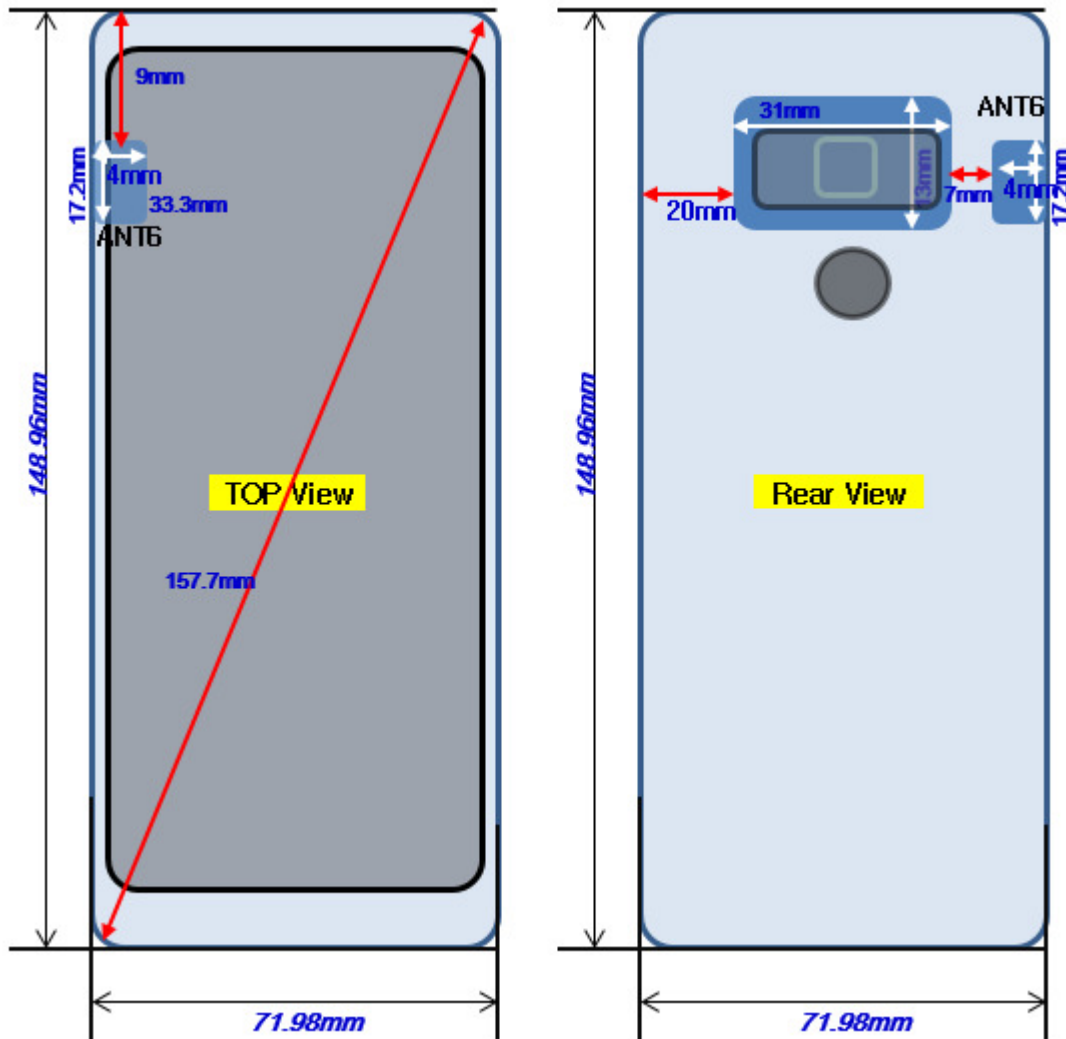

## Antenna and Device Information

ANTenna	Mode	Band
ANT6	WIFI/BT	2.4GHz Tx, Rx

## SAR Test Setup Photographs

■ Test Setup Photo (Left All)

■ Test Setup Photo (Left Touch/Tilt)

■ Test Setup Photo (Right All)

■ Test Setup Photo (Right Touch/Tilt)

■ Test Setup Photo (Body All)

■ Test Setup Photo (Rear)

[Distance of 1.0 cm from the EUT]