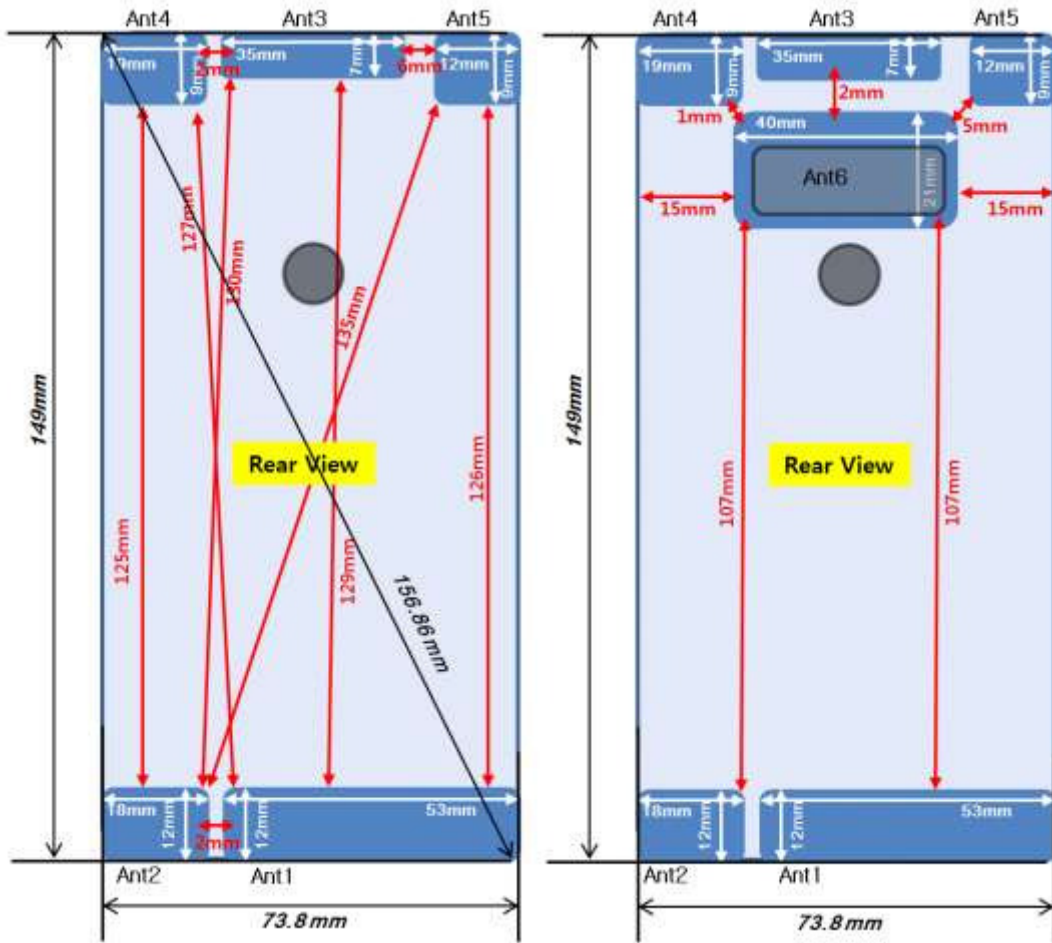

Antenna and Device Information

- [ANT1] TX,RX**
LTE : B5,B7/B12/B17
GSM : 850
WCDMA : B5

- [ANT2] TX,RX**
LTE : B2/B4
GSM : 1900
WCDMA : B2/B4

- [ANT3] RX only**
LTE : B2/B4/B5/B12/B17
GSM : 850/1900
WCDMA : B2/B4/B5

- [ANT4] RX only**
GPS
LTE : B7

- [ANT5] TX,RX**
WIFI 2.4G/5G
BT TX,RX

- [ANT6] TX, RX NFC**
* NFC Antenna is included in rear cover of device.

SAR Test Setup Photographs

■ **Test Setup Photo (Left All)**

■ Test Setup Photo(Left Touch/Tilt)

■ **Test Setup Photo (Right All)**

■ **Test Setup Photo (Right Touch/Tilt)**

■ **Test Setup Photo (Body All)**

■ **Test Setup Photo (Rear)**

[Distance of 1.0 cm from the EUT]

■ **Test Setup Photo (Front)**

[Distance of **1.0 cm** from the EUT]

■ **Test Setup Photo (Left)**

[Distance of 1.0 cm from the EUT]

■ **Test Setup Photo (Right)**

[Distance of 1.0 cm from the EUT]

■ **Test Setup Photo(Top)**