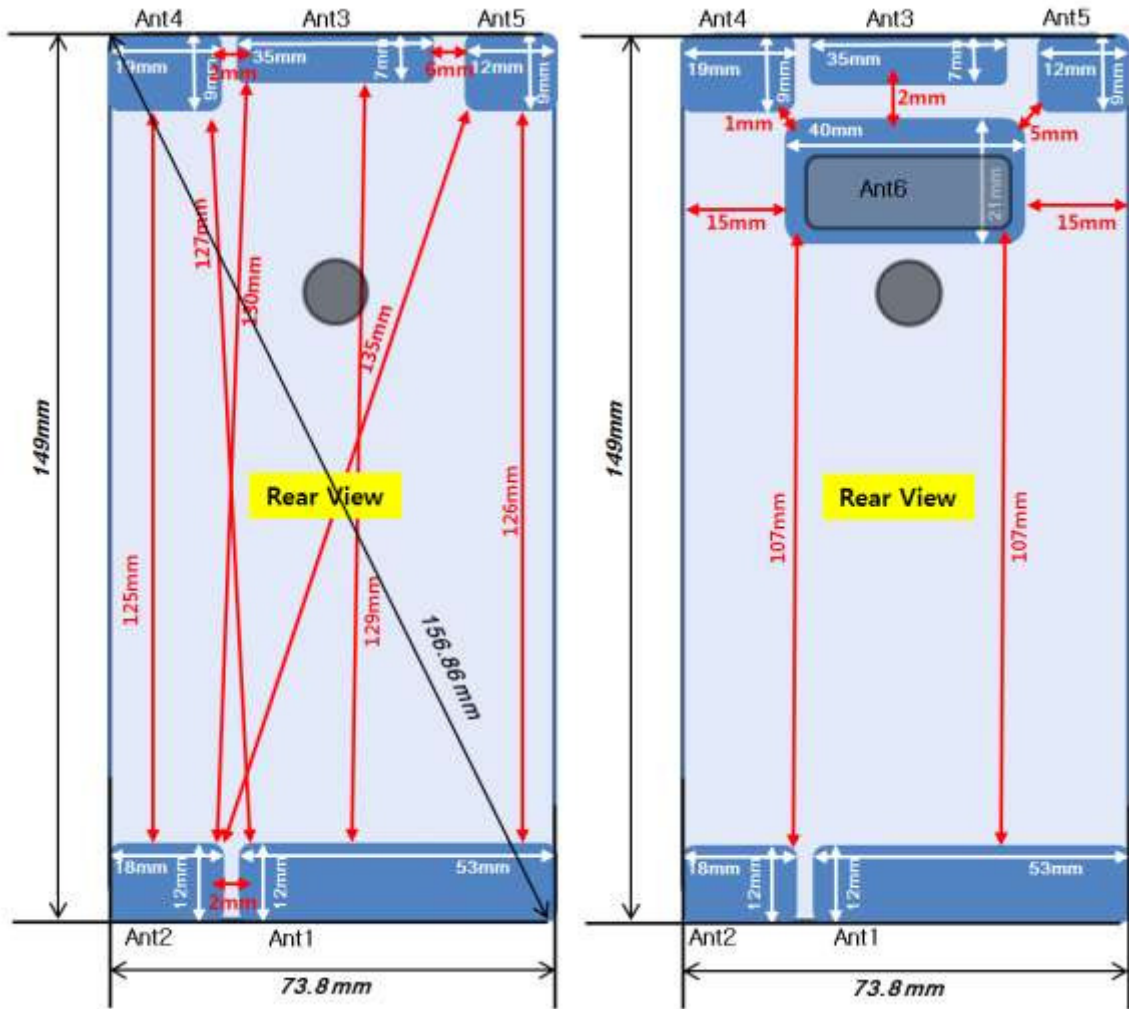

Antenna and Device Information

- [ANT1] TX,RX
LTE : B5,B7,B12, B17
GSM : 850
WCDMA : B5
- [ANT2] TX,RX
LTE : B2, B4
GSM : 1900
WCDMA : B2, B4
- [ANT3]
RX only
LTE : B2,B4,B5,B12,B17
- [ANT4] RX only
GPS
LTE : B7
- [ANT5] TX,RX
WIFI 2.4G/5G
BT
- [ANT6] TX, RX
NFC
* NFC Antenna is included in rear cover of device.

SAR Test Setup Photographs

■ **Test Setup Photo (Left All)**

■ Test Setup Photo(Left Touch/Tilt)

■ **Test Setup Photo (Right All)**

■ **Test Setup Photo (Right Touch/Tilt)**

■ **Test Setup Photo (Body All)**

■ **Test Setup Photo (Rear)**

[Distance of 1.0 cm from the EUT]

■ **Test Setup Photo (Front)**

[Distance of **1.0 cm** from the EUT]

■ **Test Setup Photo (Left)**

[Distance of 1.0 cm from the EUT]

■ **Test Setup Photo (Right)**

[Distance of 1.0 cm from the EUT]

■ **Test Setup Photo(Top)**

[Distance of 1.0 cm from the EUT]

■ **Test Setup Photo(Bottom)**

[Distance of 1.0 cm from the EUT]