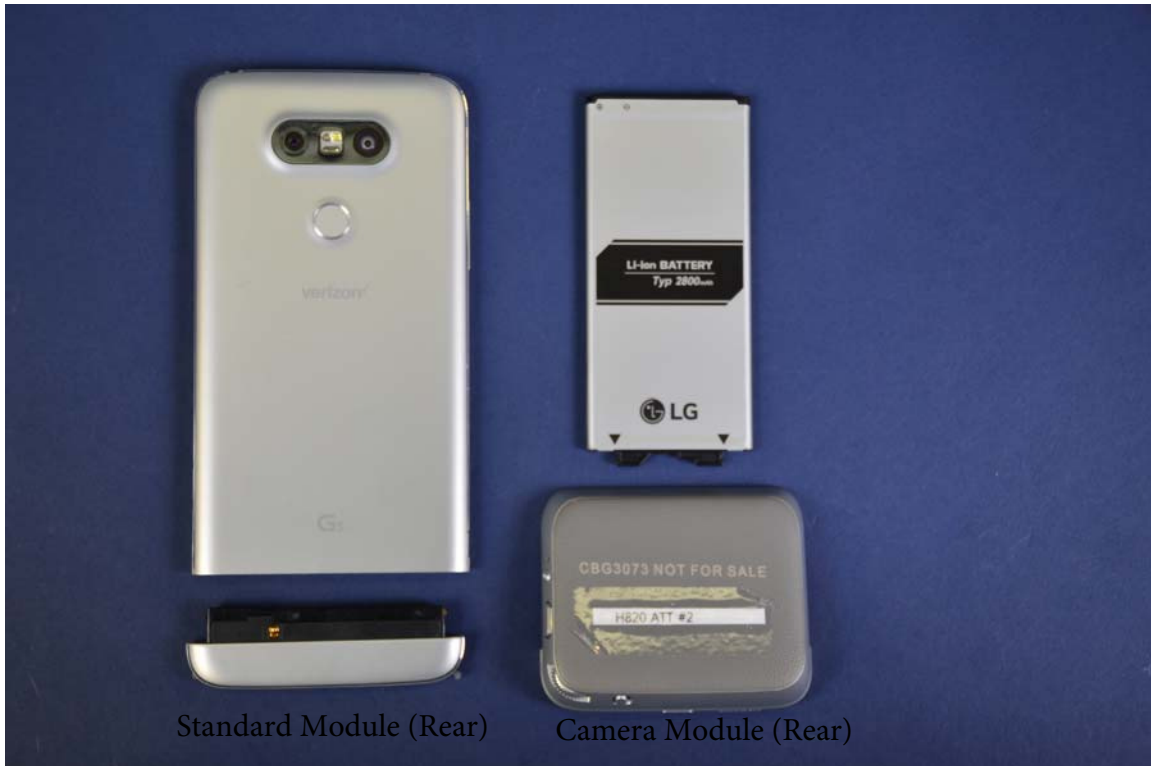

LG Electronics MobileComm U.S.A FCC ID: ZNFH820	Model: LG-H820
External Photos	EUT Type: Portable Handset	Page 10 of 12