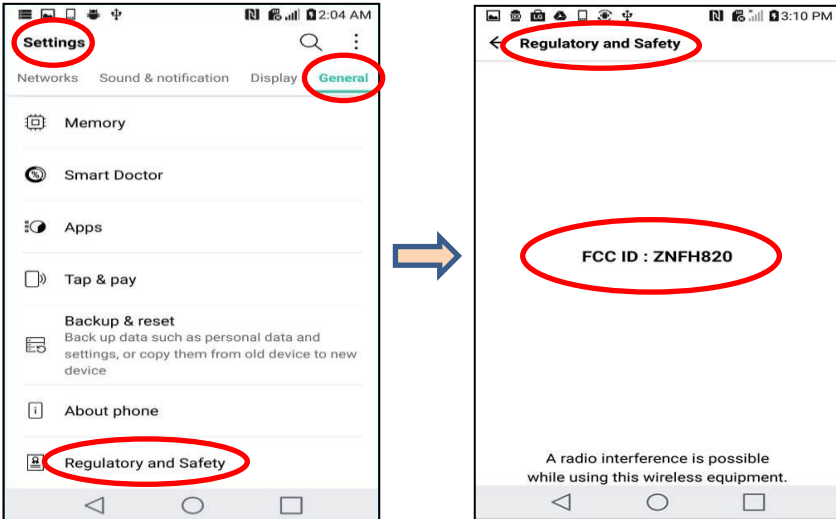

## ※ LG-H820 FCC ID Label

The FCC ID shown will be readily visible at the time of purchase because it's printed on the bottom of the device.

## ❖ FCC ID is applied by E-Label on the device