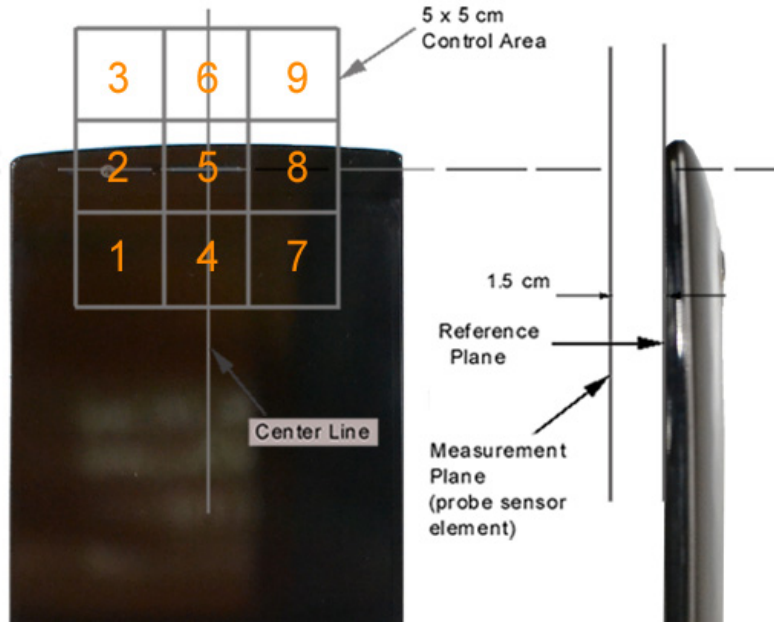

Figure 17-3
Ear Reference Point HAC Phantom Alignment, Wireless Charging Cover (Cover Closed)

Figure 17-4
HAC Phantom Plane Alignment, Standard Cover

FCC ID: ZNFH811	 PCTEST <small>ENGINEERING LABORATORY, INC.</small>	HAC (RF EMISSIONS) TEST REPORT	 LG	Reviewed by: Quality Manager
Filename: 0Y1504130704.ZNF	Test Dates: 04/13/2015 -04/15/2015	EUT Type: Portable Handset	Page 83 of 85	

Figure 17-5
HAC Phantom Plane Alignment, Wireless Charging Cover (Cover Open)

Figure 17-6
HAC Phantom Plane Alignment, Wireless Charging Cover (Cover Closed)

FCC ID: ZNFH811	 PCTEST <small>ENGINEERING LABORATORY, INC.</small>	HAC (RF EMISSIONS) TEST REPORT	 LG	Reviewed by: Quality Manager
Filename: 0Y1504130704.ZNF	Test Dates: 04/13/2015 -04/15/2015	EUT Type: Portable Handset	Page 84 of 85	

Figure 17-7 5x5 Scan grid above WD

Figure 17-8 E-Field WD Scan overlay

FCC ID: ZNFH811	 PCTEST ENGINEERING LABORATORY, INC.	HAC (RF EMISSIONS) TEST REPORT	 LG	Reviewed by: Quality Manager
Filename: 0Y1504130704.ZNF	Test Dates: 04/13/2015 -04/15/2015	EUT Type: Portable Handset		Page 85 of 85