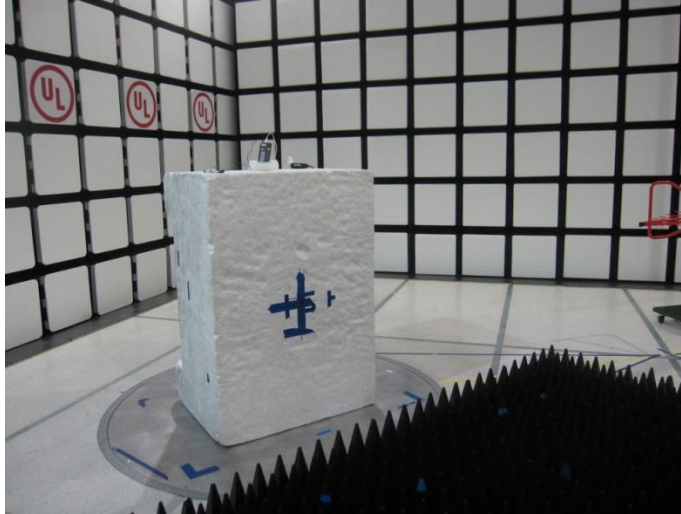

15. SETUP PHOTOS

ANTENNA PORT CONDUCTED RF MEASUREMENT SETUP

RADIATED RF MEASUREMENT SETUP (BELOW 1 GHz)

RADIATED FRONT PHOTO (BELOW 1 GHz)

RADIATED BACK PHOTO (BELOW 1 GHz)

RADIATED RF MEASUREMENT SETUP (ABOVE 1 GHz)

RADIATED FRONT PHOTO (ABOVE 1 GHz)

RADIATED BACK PHOTO (ABOVE 1 GHz)

RADIATED RF MEASUREMENT SETUP FOR PORTABLE CONFIGURATION

X-AXIS PHOTO

Y-AXIS PHOTO

Z-AXIS PHOTO

DYNAMIC FREQUENCY SELECTION MEASUREMENT SETUP