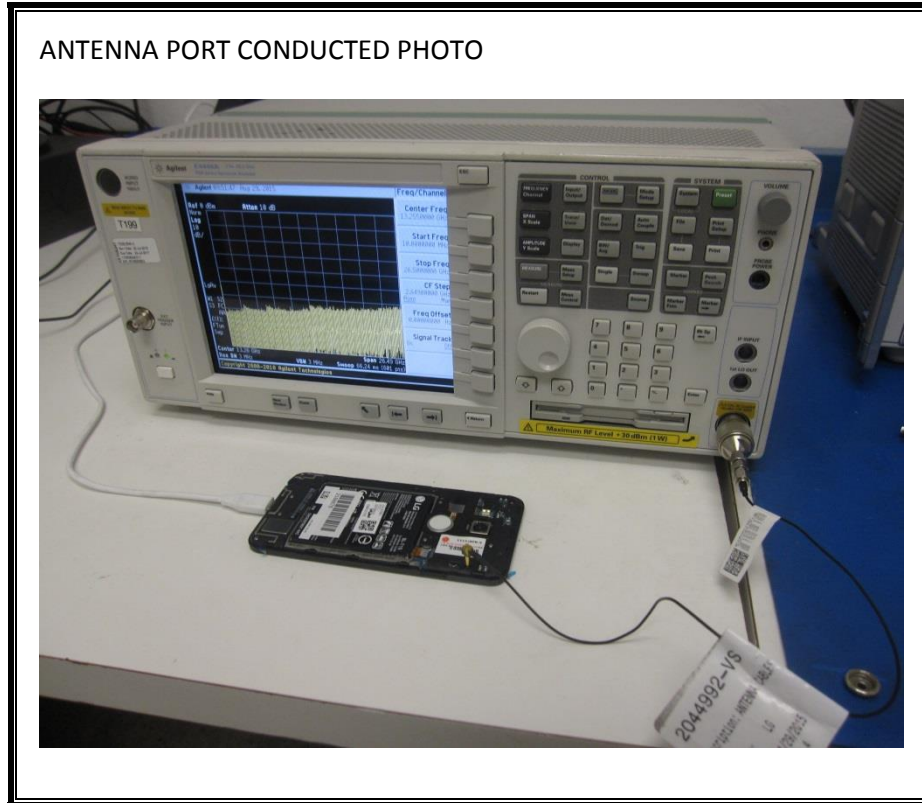

15. SETUP PHOTOS

ANTENNA PORT CONDUCTED RF MEASUREMENT SETUP

RADIATED RF MEASUREMENT SETUP (BELOW 1 GHz)

RADIATED FRONT PHOTO (BELOW 1 GHz)

RADIATED BACK PHOTO (BELOW 1 GHz)

RADIATED RF MEASUREMENT SETUP (ABOVE 1 GHz)

RADIATED FRONT PHOTO (ABOVE 1 GHz)

RADIATED BACK PHOTO (ABOVE 1 GHz)

RADIATED RF MEASUREMENT SETUP FOR PORTABLE CONFIGURATION

X-AXIS PHOTO

Y-AXIS PHOTO

Z-AXIS PHOTO

DYNAMIC FREQUENCY SELECTION MEASUREMENT SETUP