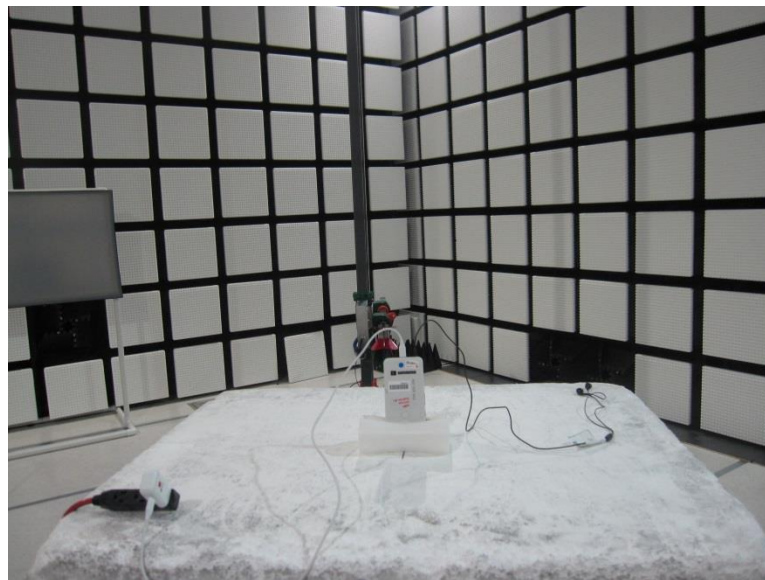

15. SETUP PHOTOS

ANTENNA PORT CONDUCTED RF MEASUREMENT SETUP

RADIATED RF MEASUREMENT SETUP (BELOW 1 GHz)

RADIATED FRONT PHOTO (BELOW 1 GHz)

RADIATED BACK PHOTO (BELOW 1 GHz)

RADIATED RF MEASUREMENT SETUP (ABOVE 1 GHz)

RADIATED FRONT PHOTO (ABOVE 1 GHz)

RADIATED BACK PHOTO (ABOVE 1 GHz)

RADIATED RF MEASUREMENT SETUP FOR PORTABLE CONFIGURATION

X-AXIS PHOTO

Y-AXIS PHOTO

Z-AXIS PHOTO

DYNAMIC FREQUENCY SELECTION MEASUREMENT SETUP