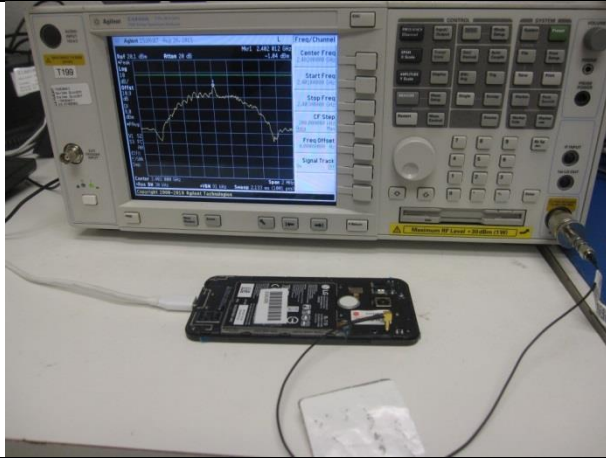

11. SETUP PHOTOS

RADIATED AND POWERLINE CONDUCTED EMISSIONS MEASUREMENT SETUP

RADIATED FRONT PHOTO (BELOW 1 GHz)

RADIATED BACK PHOTO (BELOW 1 GHz)

RADIATED FRONT PHOTO (ABOVE 1 GHz)

RADIATED BACK PHOTO (ABOVE 1 GHz)

**ANTENNA PORT CONDUCTED RF MEASUREMENT SETUP AND
RADIATED RF MEASUREMENT SETUP FOR PORTABLE CONFIGURATION**

ANTENNA PORT CONDUCTED PHOTO

X-AXIS FRONT PHOTO

Y-AXIS FRONT PHOTO

Z-AXIS FRONT PHOTO

END OF REPORT