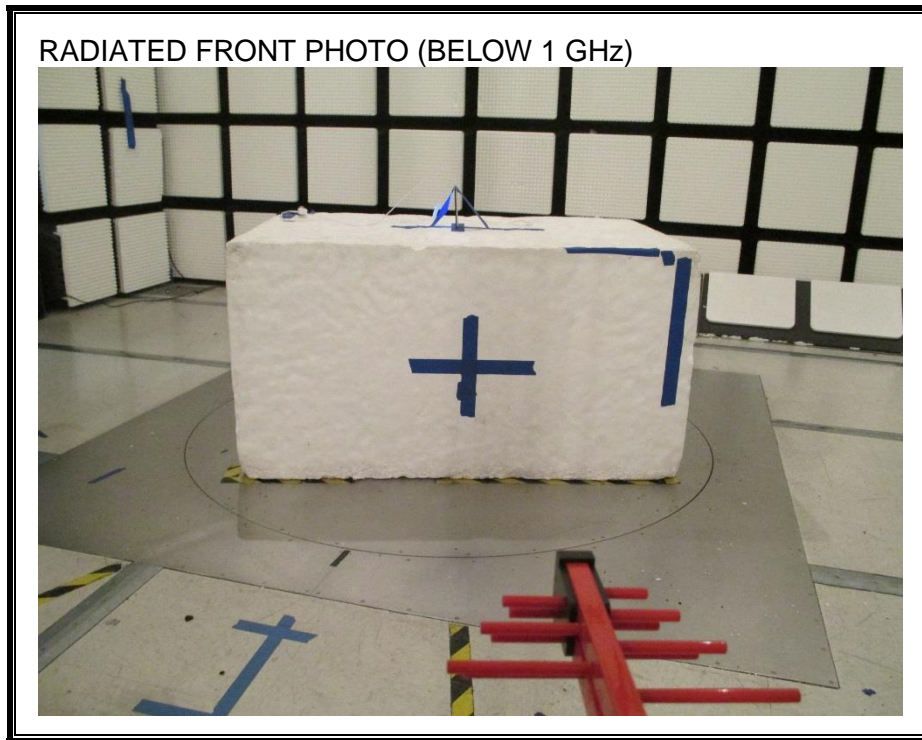

12. SETUP PHOTOS

ANTENNA PORT CONDUCTED RF MEASUREMENT SETUP

RADIATED RF MEASUREMENT SETUP (BELOW 1 GHz)

RADIATED RF MEASUREMENT SETUP (ABOVE 1 GHz)

RADIATED RF MEASUREMENT SETUP FOR PORTABLE CONFIGURATION

POWERLINE CONDUCTED EMISSIONS MEASUREMENT SETUP

END OF REPORT