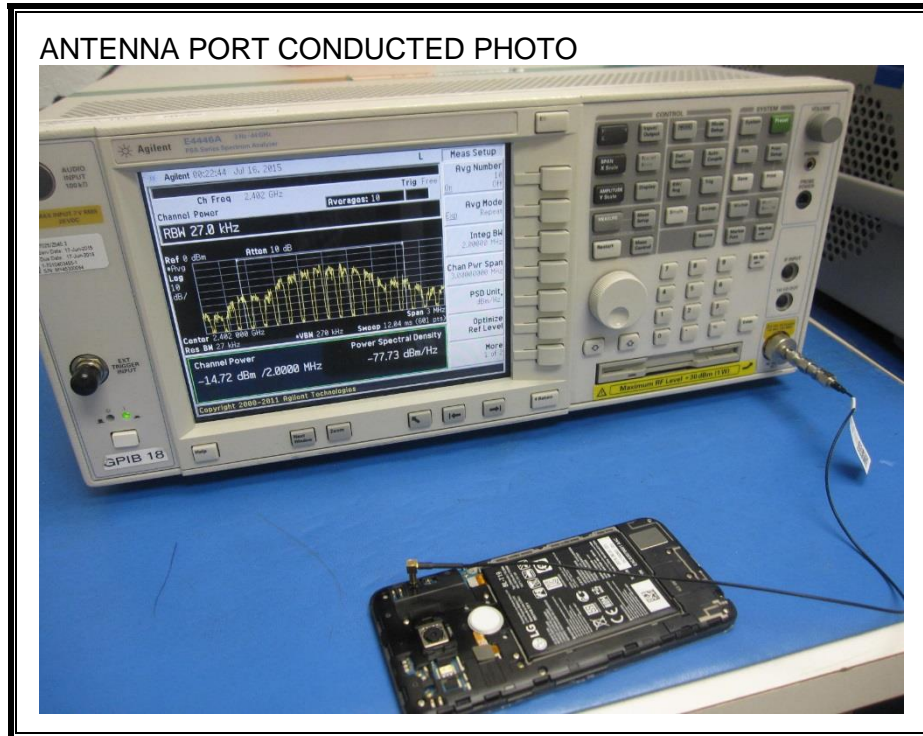

12. SETUP PHOTOS

ANTENNA PORT CONDUCTED RF MEASUREMENT SETUP

RADIATED RF MEASUREMENT SETUP (BELOW 1 GHz)

RADIATED RF MEASUREMENT SETUP (ABOVE 1 GHz)

RADIATED RF MEASUREMENT SETUP FOR PORTABLE CONFIGURATION

POWERLINE CONDUCTED EMISSIONS MEASUREMENT SETUP

END OF REPORT