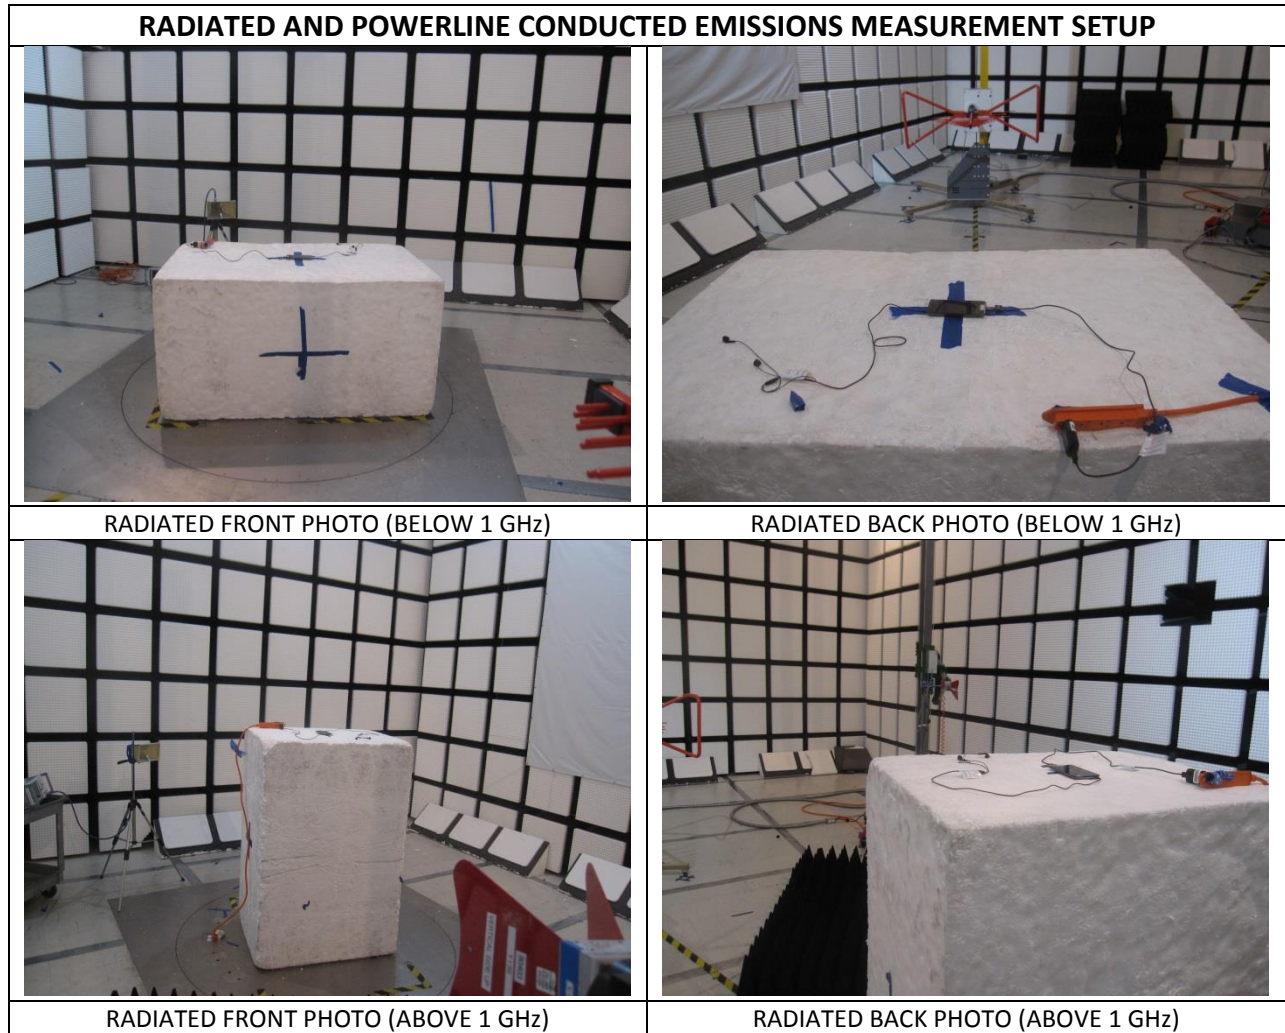

## 9. SETUP PHOTOS

**ANTENNA PORT CONDUCTED RF MEASUREMENT SETUP AND  
RADIATED RF MEASUREMENT SETUP FOR PORTABLE CONFIGURATION**

X-AXIS FRONT PHOTO

Y-AXIS FRONT PHOTO

Z-AXIS FRONT PHOTO

**END OF REPORT**