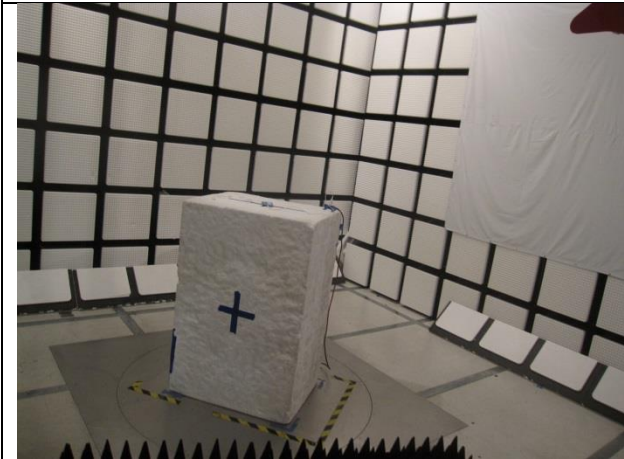

12. SETUP PHOTOS

RADIATED AND POWERLINE CONDUCTED EMISSIONS MEASUREMENT SETUP

RADIATED FRONT PHOTO (BELOW 1 GHz)

RADIATED BACK PHOTO (BELOW 1 GHz)

RADIATED FRONT PHOTO (ABOVE 1 GHz)

RADIATED BACK PHOTO (ABOVE 1 GHz)

DYNAMIC FREQUENCY SELECTION MEASUREMENT SETUP

DFS SIDE PHOTO

DFS FULL PHOTO

END OF REPORT