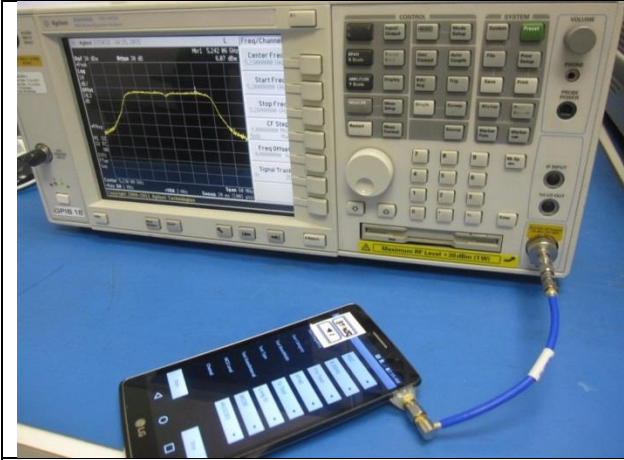

12. SETUP PHOTOS

RADIATED AND POWERLINE CONDUCTED EMISSIONS MEASUREMENT SETUP

RADIATED FRONT PHOTO (BELOW 1 GHz)

RADIATED BACK PHOTO (BELOW 1 GHz)

RADIATED FRONT PHOTO (ABOVE 1 GHz)

RADIATED BACK PHOTO (ABOVE 1 GHz)

LINE CONDUCTED FRONT PHOTO

LINE CONDUCTED SIDE VIEW PHOTO

**ANTENNA PORT CONDUCTED RF MEASUREMENT SETUP AND
RADIATED RF MEASUREMENT SETUP FOR PORTABLE CONFIGURATION**

ANTENNA PORT CONDUCTED PHOTO

X-AXIS FRONT PHOTO