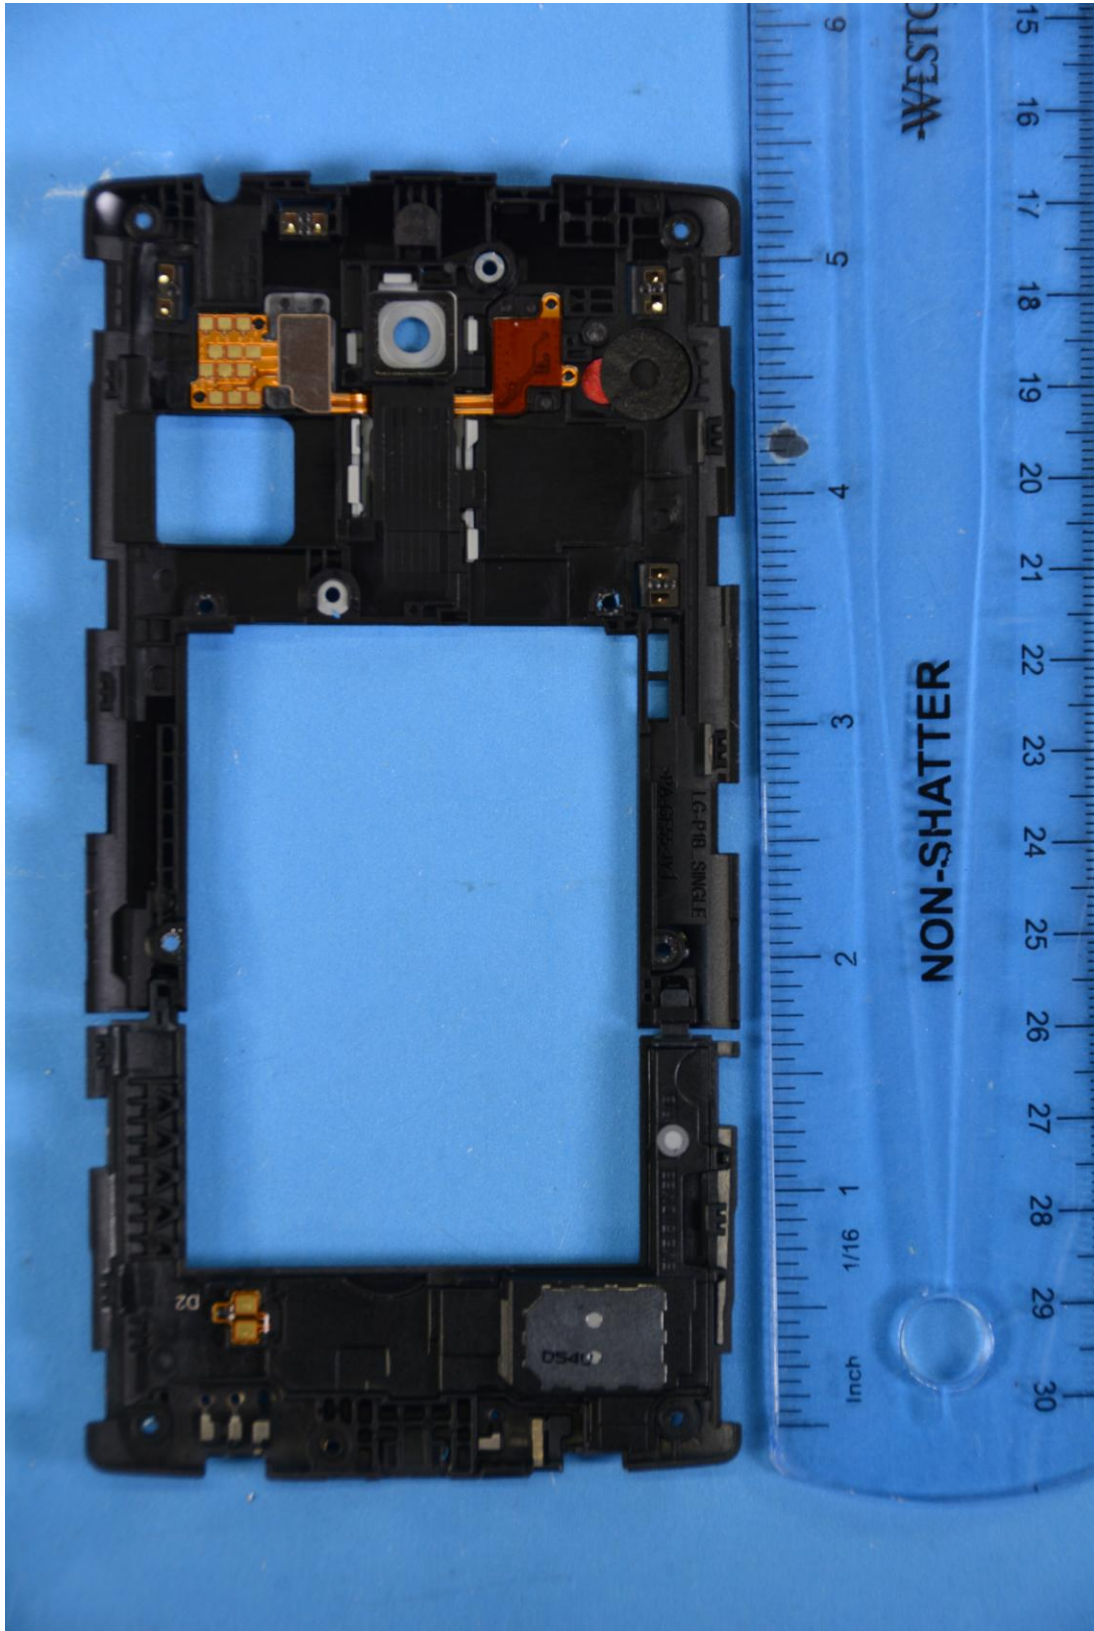

INTERNAL PHOTOGRAPHS

	<p>LG Electronics MobileComm U.S.A FCC ID: ZNFH731</p>	<p>Model: LG-H731</p>
<p>Internal Photos</p>	<p>EUT Type: Portable Handset</p>	<p>Page 1 of 11</p>

	<p>LG Electronics MobileComm U.S.A FCC ID: ZNFH731</p>	<p>Model: LG-H731</p>
<p>Internal Photos</p>	<p>EUT Type: Portable Handset</p>	<p>Page 2 of 11</p>

	<p>LG Electronics MobileComm U.S.A FCC ID: ZNFH731</p>	<p>Model: LG-H731</p>
<p>Internal Photos</p>	<p>EUT Type: Portable Handset</p>	<p>Page 3 of 11</p>

	<p>LG Electronics MobileComm U.S.A FCC ID: ZNFH731</p>	<p>Model: LG-H731</p>
<p>Internal Photos</p>	<p>EUT Type: Portable Handset</p>	<p>Page 5 of 11</p>

	LG Electronics MobileComm U.S.A FCC ID: ZNFH731	Model: LG-H731
Internal Photos	EUT Type: Portable Handset	Page 7 of 11

	LG Electronics MobileComm U.S.A FCC ID: ZNFH731	Model: LG-H731
Internal Photos	EUT Type: Portable Handset	Page 8 of 11