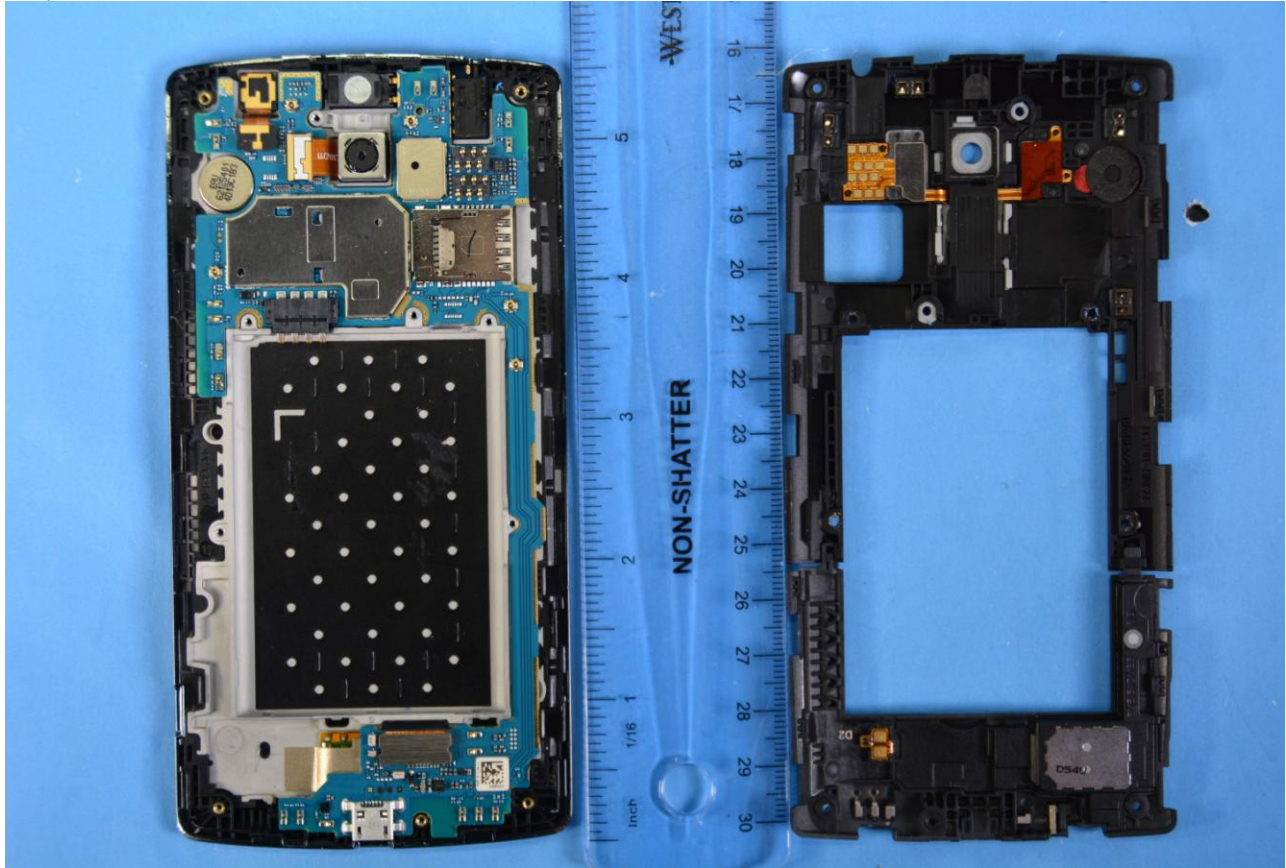

INTERNAL PHOTOGRAPHS

	<p>LG Electronics MobileComm U.S.A FCC ID: ZNFH731</p>	<p>Model: LG-H731</p>
<p>Internal Photos</p>	<p>EUT Type: Portable Handset</p>	<p>Page 1 of 11</p>

	<p>LG Electronics MobileComm U.S.A FCC ID: ZNFH731</p>	<p>Model: LG-H731</p>
<p>Internal Photos</p>	<p>EUT Type: Portable Handset</p>	<p>Page 2 of 11</p>

	<p>LG Electronics MobileComm U.S.A FCC ID: ZNFH731</p>	<p>Model: LG-H731</p>
<p>Internal Photos</p>	<p>EUT Type: Portable Handset</p>	<p>Page 3 of 11</p>

	<p>LG Electronics MobileComm U.S.A FCC ID: ZNFH731</p>	<p>Model: LG-H731</p>
<p>Internal Photos</p>	<p>EUT Type: Portable Handset</p>	<p>Page 5 of 11</p>

	LG Electronics MobileComm U.S.A FCC ID: ZNFH731	Model: LG-H731
Internal Photos	EUT Type: Portable Handset	Page 7 of 11

	LG Electronics MobileComm U.S.A FCC ID: ZNFH731	Model: LG-H731
Internal Photos	EUT Type: Portable Handset	Page 8 of 11