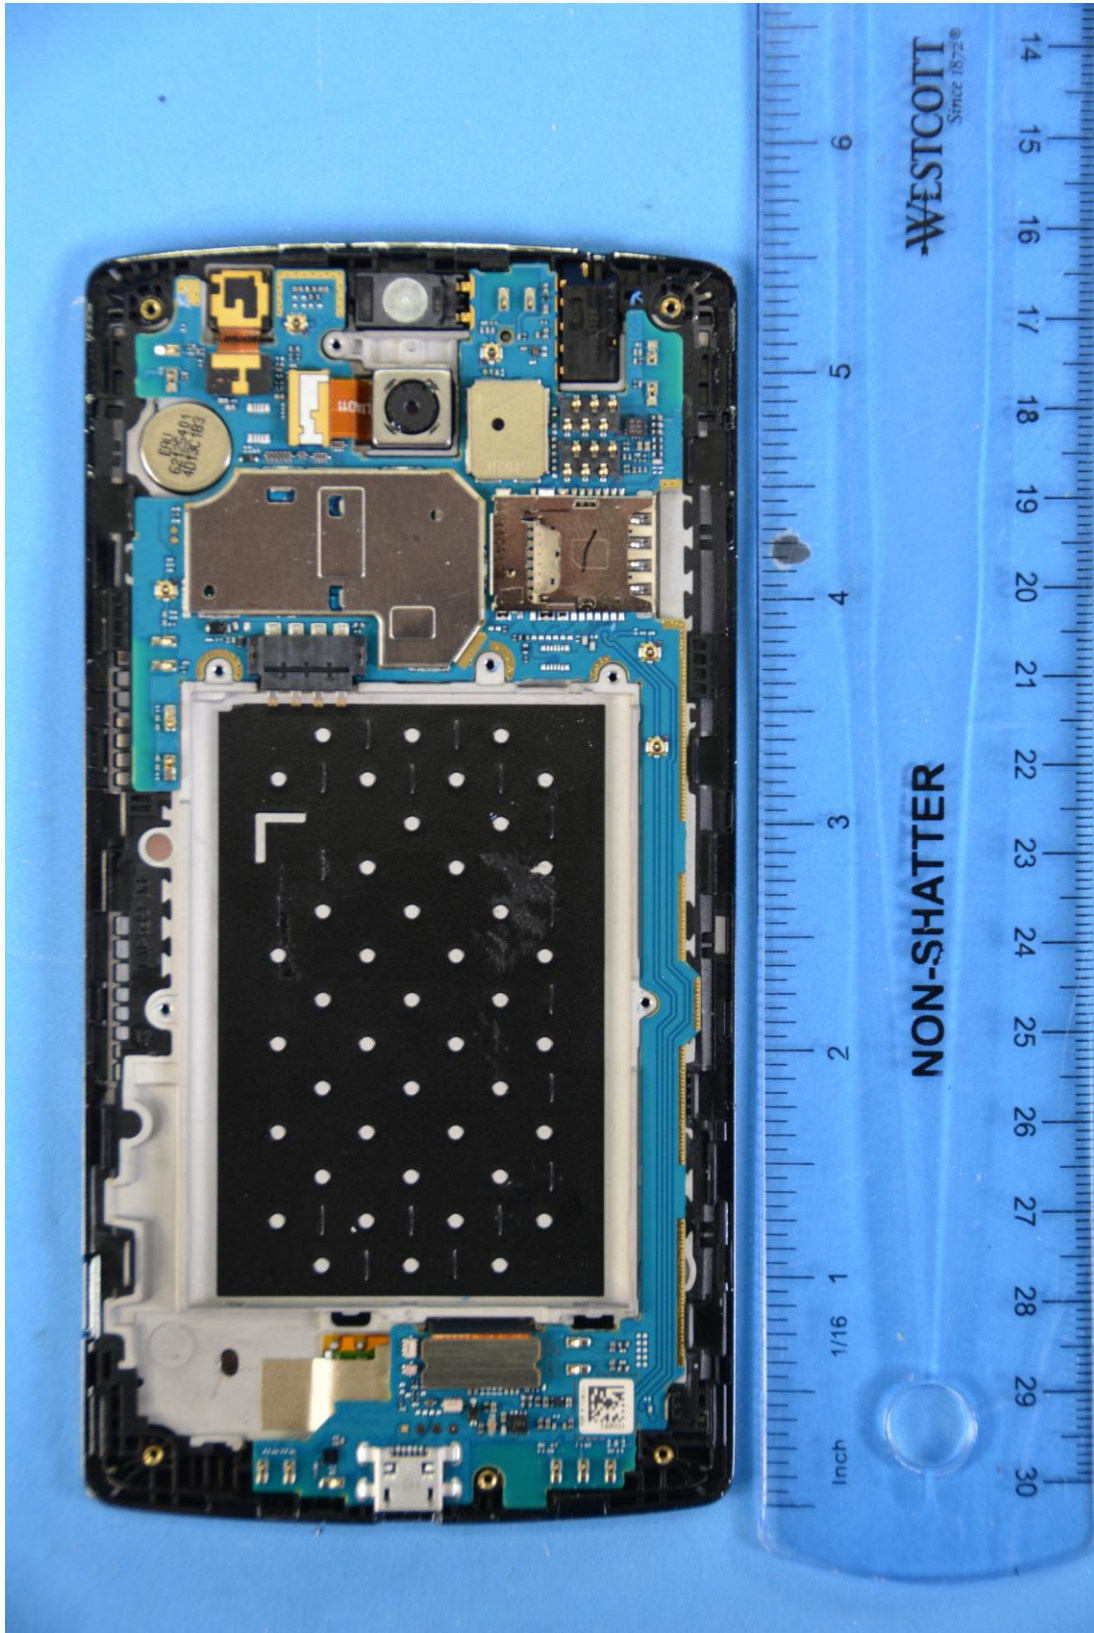

INTERNAL PHOTOGRAPHS

	<p>LG Electronics MobileComm U.S.A FCC ID: ZNFH731</p>	<p>Model: LG-H731</p>
<p>Internal Photos</p>	<p>EUT Type: Portable Handset</p>	<p>Page 1 of 11</p>

	<p>LG Electronics MobileComm U.S.A FCC ID: ZNFH731</p>	<p>Model: LG-H731</p>
<p>Internal Photos</p>	<p>EUT Type: Portable Handset</p>	<p>Page 2 of 11</p>

	<p>LG Electronics MobileComm U.S.A FCC ID: ZNFH731</p>	<p>Model: LG-H731</p>
<p>Internal Photos</p>	<p>EUT Type: Portable Handset</p>	<p>Page 3 of 11</p>

	<p>LG Electronics MobileComm U.S.A FCC ID: ZNFH731</p>	<p>Model: LG-H731</p>
<p>Internal Photos</p>	<p>EUT Type: Portable Handset</p>	<p>Page 5 of 11</p>

	LG Electronics MobileComm U.S.A FCC ID: ZNFH731	Model: LG-H731
Internal Photos	EUT Type: Portable Handset	Page 7 of 11

	LG Electronics MobileComm U.S.A FCC ID: ZNFH731	Model: LG-H731
Internal Photos	EUT Type: Portable Handset	Page 8 of 11