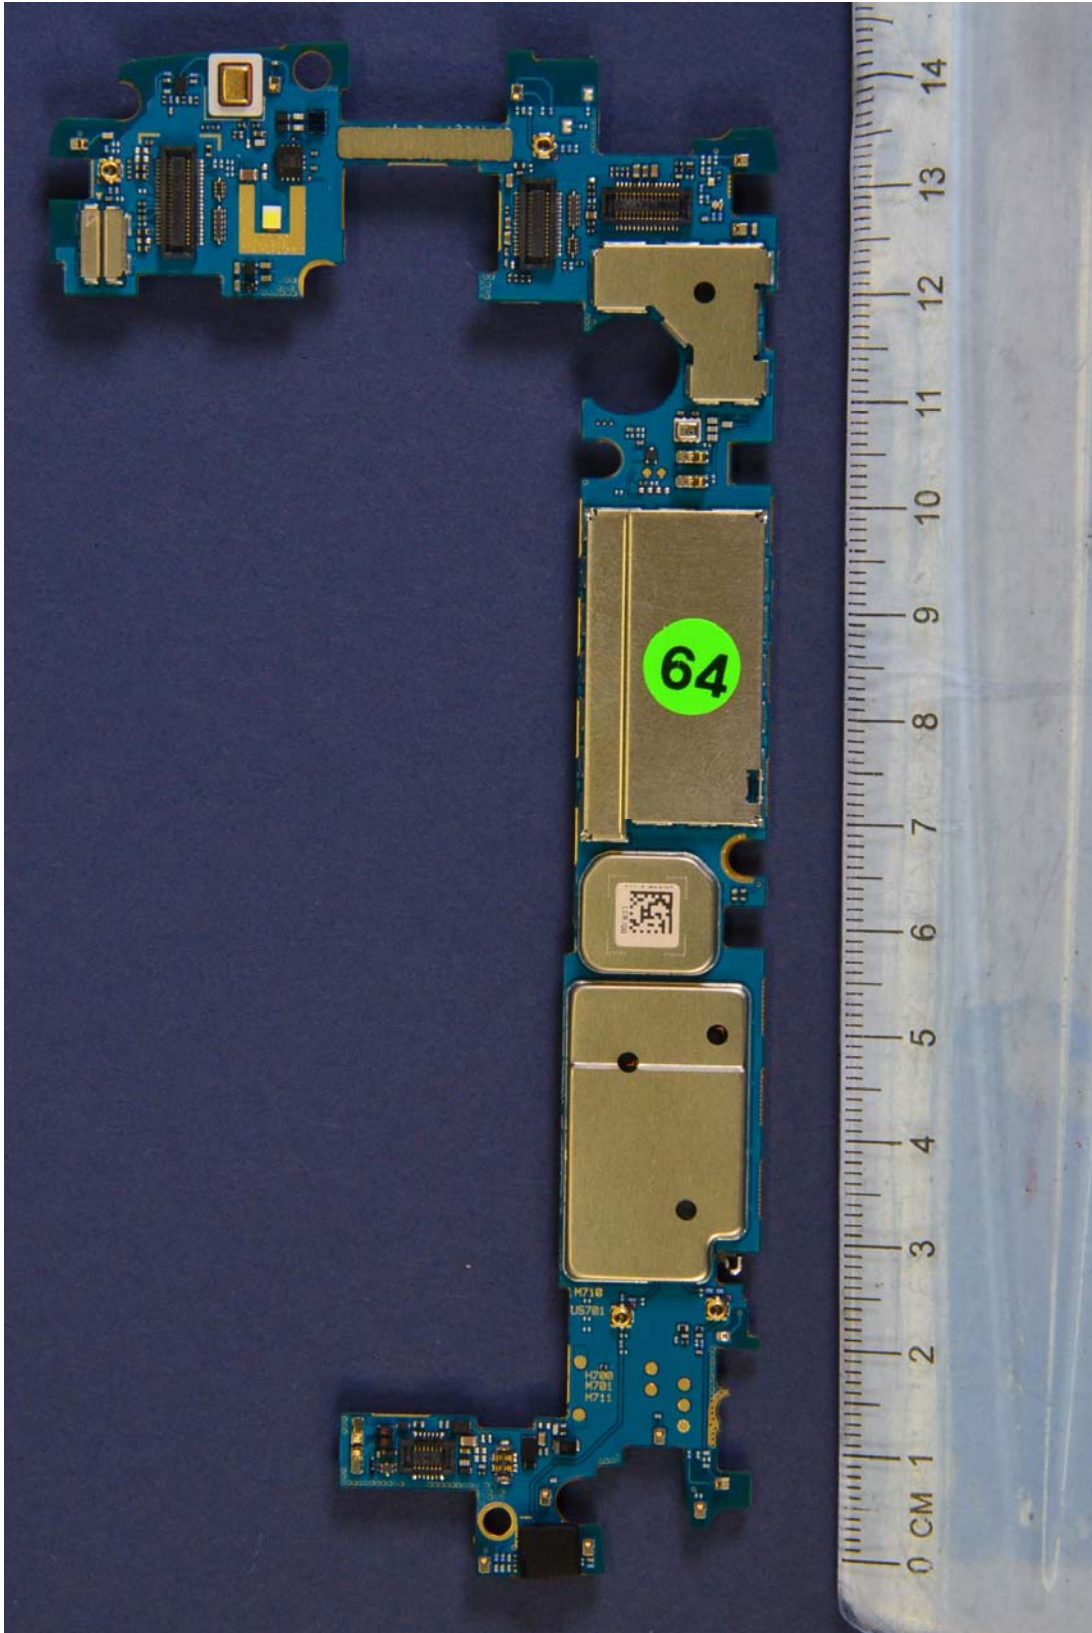

**INTERNAL PHOTOGRAPHS**

	<p>LG Electronics MobileComm U.S.A FCC ID: ZNFH700</p>	<p>Model: LG-H700</p>
<p>Internal Photos</p>	<p>EUT Type: Portable Handset</p>	<p>Page 1 of 8</p>

	LG Electronics MobileComm U.S.A FCC ID: ZNFH700	Model: LG-H700
Internal Photos	EUT Type: Portable Handset	Page 2 of 8

	<p>LG Electronics MobileComm U.S.A FCC ID: ZNFH700</p>	<p>Model: LG-H700</p>
<p>Internal Photos</p>	<p>EUT Type: Portable Handset</p>	<p>Page 3 of 8</p>

	<p>LG Electronics MobileComm U.S.A FCC ID: ZNFH700</p>	<p>Model: LG-H700</p>
<p>Internal Photos</p>	<p>EUT Type: Portable Handset</p>	<p>Page 4 of 8</p>

	LG Electronics MobileComm U.S.A FCC ID: ZNFH700	Model: LG-H700
Internal Photos	EUT Type: Portable Handset	Page 7 of 8

	LG Electronics MobileComm U.S.A FCC ID: ZNFH700	Model: LG-H700
Internal Photos	EUT Type: Portable Handset	Page 8 of 8