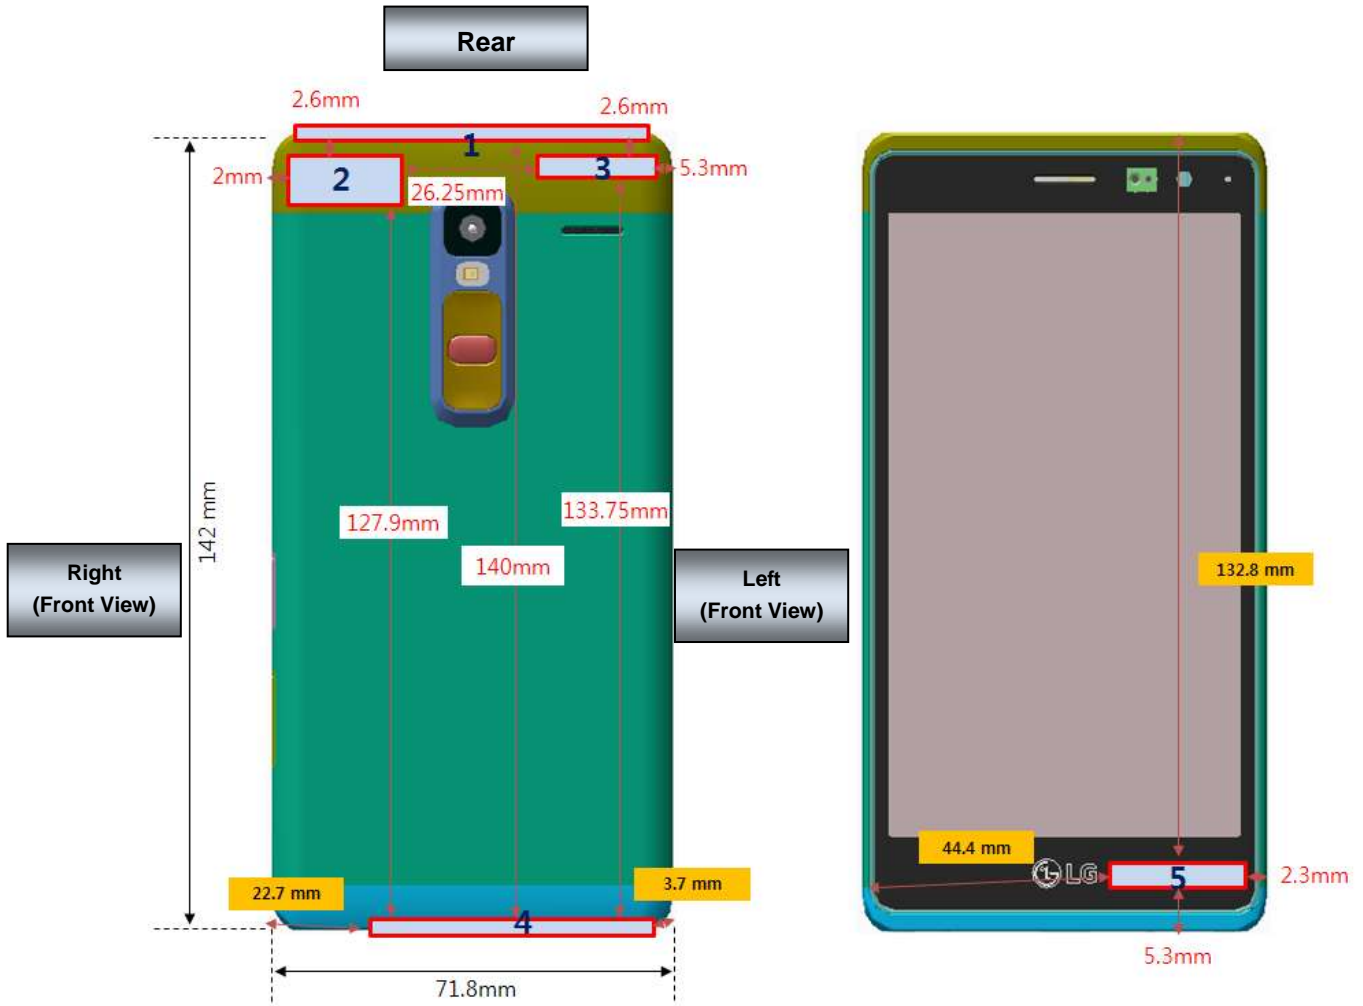

Antenna and Device Information

| Antenna | Mode | Band |
|---------|-----------|--|
| 1 | GNSS | GNSS |
| | GSM | 850,900, TX RX |
| | WCDMA | B5, B8 TX RX // B1, B2 RX(DRX) |
| | LTE | B5, B8, B28 TX RX // B1, B2, B3, B4 RX(MIMO) |
| 2 | Bluetooth | 2.4GHz |
| | Wi-Fi | 2.4GHz |
| 3 | LTE | B7 RX (MIMO) |
| 4 | GSM | 1800,1900 TX RX |
| | WCDMA | B1,B2 TX RX // B5, B8 RX(DRX) |
| | LTE | B1, B2, B3, B4 TX RX // B5, B8, B28 RX(MIMO) |
| 5 | LTE | B7 TX RX |

SAR Test Setup Photographs

■ **Test Setup Photo (Left All)**

■ **Test Setup Photo(Left Touch/Tilt)**

■ **Test Setup Photo(Right All)**

■ **Test Setup Photo (Right Touch/Tilt)**

■ **Test Setup Photo (Body All)**

■ **Test Setup Photo (Rear)**

[Distance of 1.0 cm from the EUT]

■ **Test Setup Photo (Front)**

[Distance of **1.0 cm** from the EUT]

■ **Test Setup Photo (Left)**

[Distance of 1.0 cm from the EUT]

■ **Test Setup Photo (Right)**

[Distance of 1.0 cm from the EUT]

-

■ Test Setup Photo(Top)

[Distance of 1.0 cm from the EUT]

■ **Test Setup Photo(Bottom)**

[Distance of 1.0 cm from the EUT]