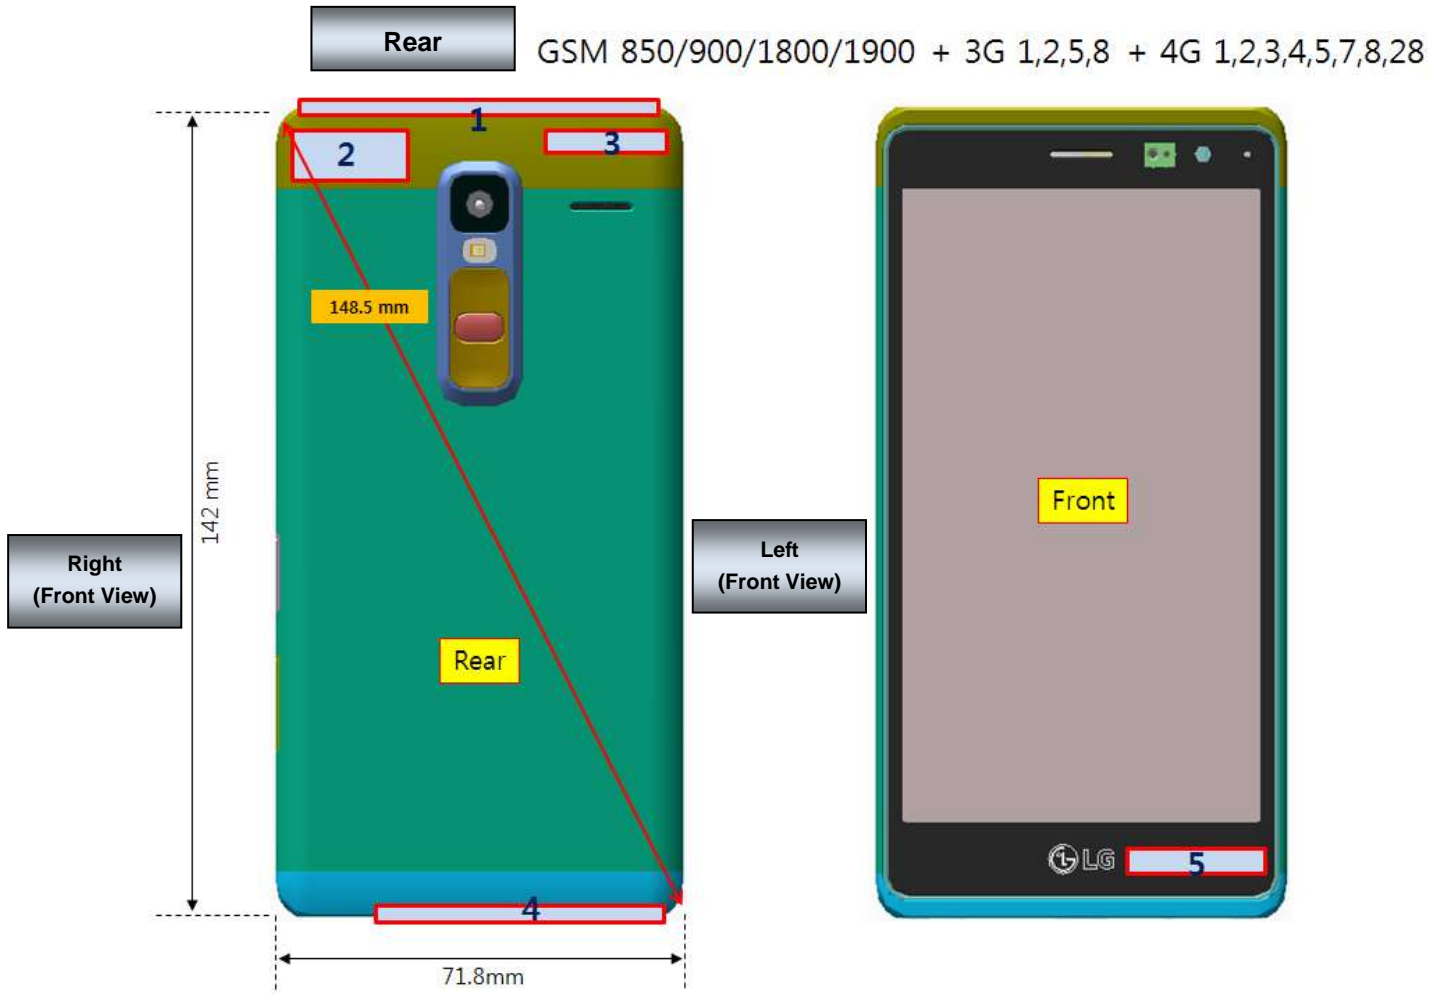

Antenna and Device Information

| Antenna | Mode | Band |
|---------|-----------|--|
| 1 | GNSS | GNSS |
| | GSM | 850,900, TX RX |
| | WCDMA | B5, B8 TX RX // B1, B2 RX(DRX) |
| | LTE | B5, B8, B28 TX RX // B1, B2, B3, B4 RX(MIMO) |
| 2 | Bluetooth | 2.4GHz |
| | Wi-Fi | 2.4GHz |
| 3 | LTE | B7 RX (MIMO) |
| 4 | GSM | 1800,1900 TX RX |
| | WCDMA | B1,B2 TX RX // B5, B8 RX(DRX) |
| | LTE | B1, B2, B3, B4 TX RX // B5, B8, B28 RX(MIMO) |
| 5 | LTE | B7 TX RX |

SAR Test Setup Photographs

■ **Test Setup Photo (Left All)**

■ **Test Setup Photo(Left Touch/Tilt)**

■ **Test Setup Photo(Right All)**

■ **Test Setup Photo (Right Touch/Tilt)**

■ **Test Setup Photo (Body All)**

■ **Test Setup Photo (Rear)**

[Distance of 1.0 cm from the EUT]

■ **Test Setup Photo (Front)**

[Distance of **1.0 cm** from the EUT]

■ **Test Setup Photo (Left)**

[Distance of 1.0 cm from the EUT]

■ **Test Setup Photo (Right)**

[Distance of 1.0 cm from the EUT]

-

■ Test Setup Photo(Top)

[Distance of 1.0 cm from the EUT]

■ **Test Setup Photo(Bottom)**

[Distance of 1.0 cm from the EUT]