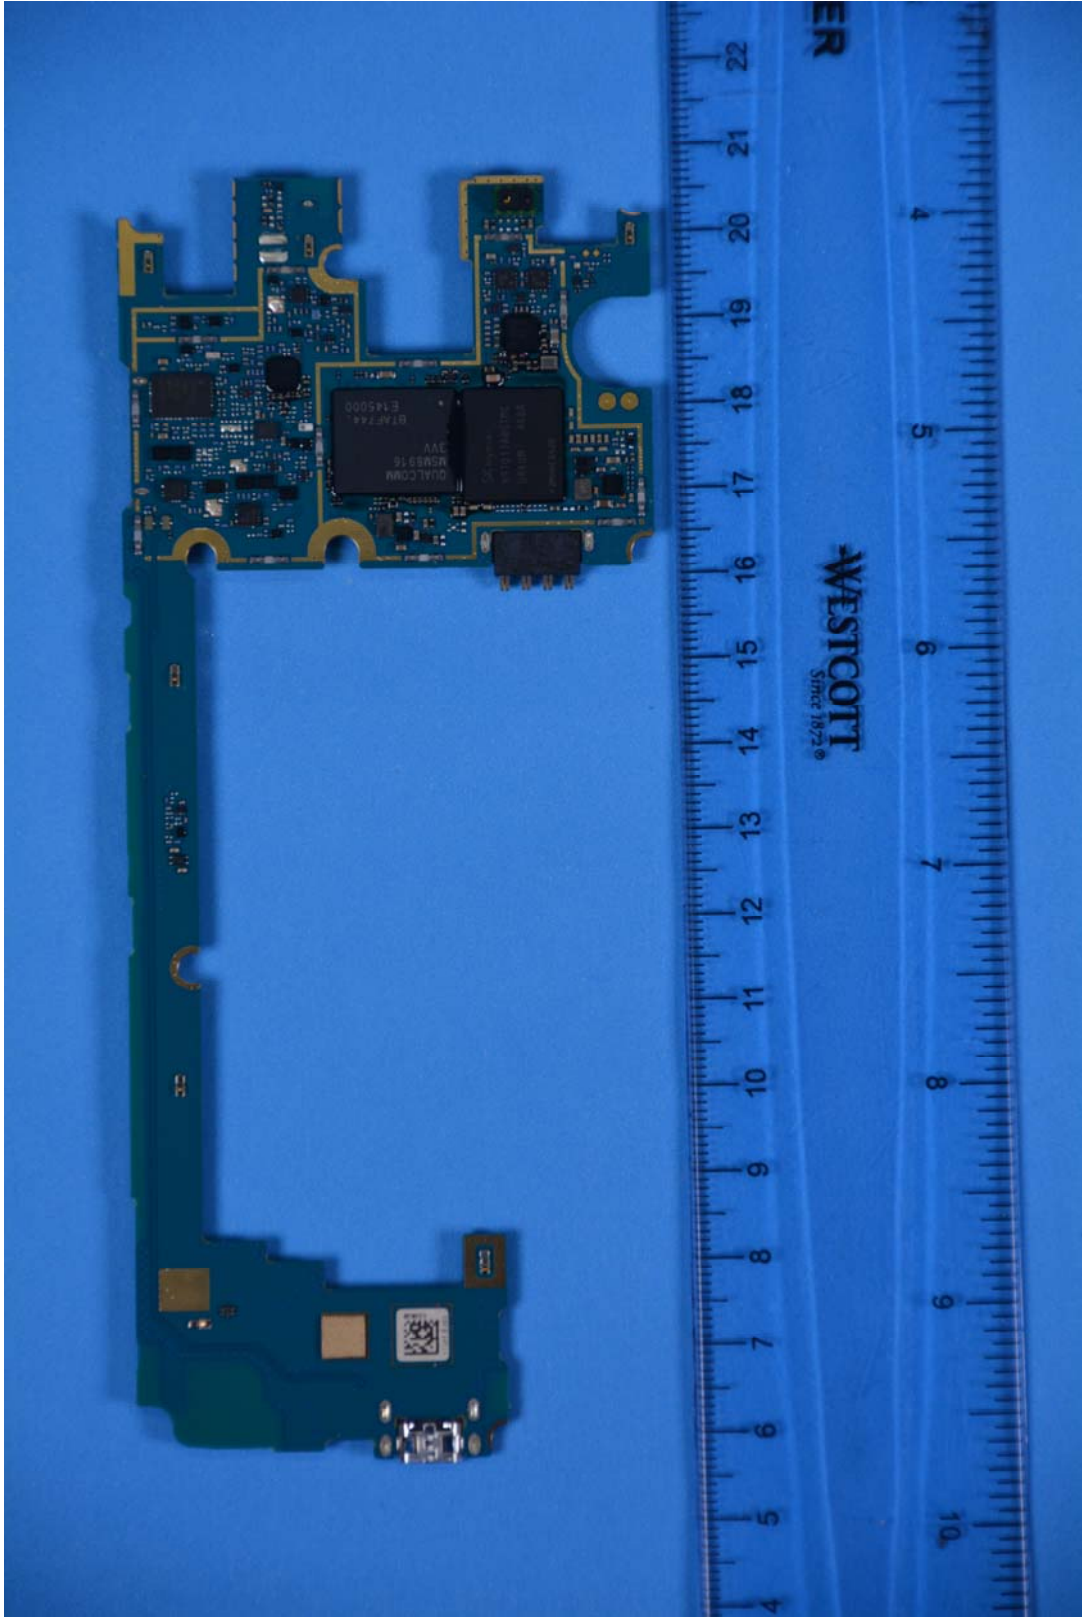

INTERNAL PHOTOGRAPHS

	<p>LG Electronics MobileComm U.S.A FCC ID: ZNFH636</p>	<p>Model: LG-H636</p>
<p>Internal Photos</p>	<p>EUT Type: Portable Handset</p>	<p>Page 1 of 10</p>

	<p>LG Electronics MobileComm U.S.A FCC ID: ZNFH636</p>	<p>Model: LG-H636</p>
<p>Internal Photos</p>	<p>EUT Type: Portable Handset</p>	<p>Page 2 of 10</p>

	LG Electronics MobileComm U.S.A FCC ID: ZNFH636	Model: LG-H636
Internal Photos	EUT Type: Portable Handset	Page 4 of 10

	<p>LG Electronics MobileComm U.S.A FCC ID: ZNFH636</p>	<p>Model: LG-H636</p>
<p>Internal Photos</p>	<p>EUT Type: Portable Handset</p>	<p>Page 5 of 10</p>

	LG Electronics MobileComm U.S.A FCC ID: ZNFH636	Model: LG-H636
Internal Photos	EUT Type: Portable Handset	Page 9 of 10

	LG Electronics MobileComm U.S.A FCC ID: ZNFH636	Model: LG-H636
Internal Photos	EUT Type: Portable Handset	Page 10 of 10