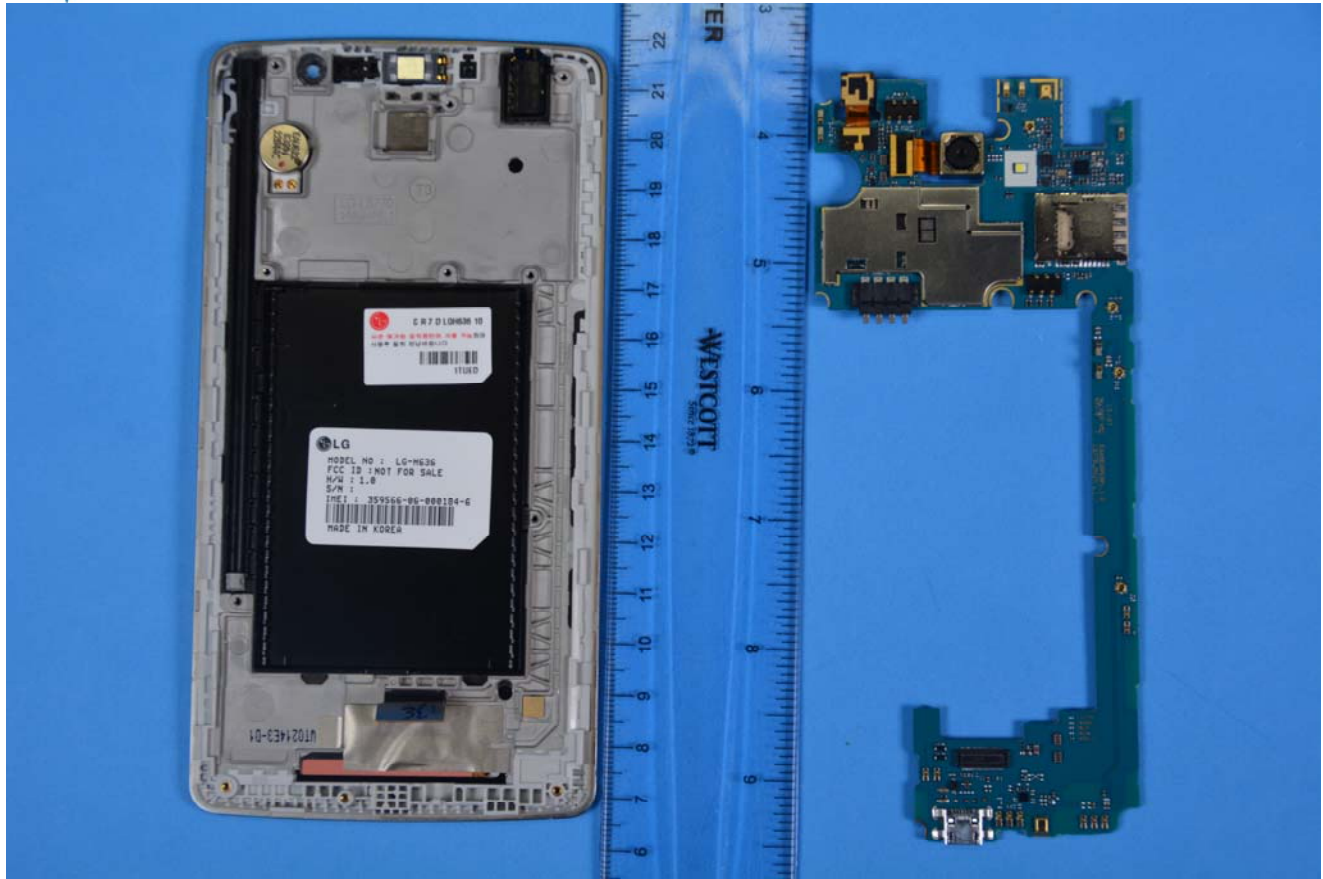

INTERNAL PHOTOGRAPHS

	<p>LG Electronics MobileComm U.S.A FCC ID: ZNFH636</p>	<p>Model: LG-H636</p>
<p>Internal Photos</p>	<p>EUT Type: Portable Handset</p>	<p>Page 1 of 10</p>

	<p>LG Electronics MobileComm U.S.A FCC ID: ZNFH636</p>	<p>Model: LG-H636</p>
<p>Internal Photos</p>	<p>EUT Type: Portable Handset</p>	<p>Page 2 of 10</p>

	LG Electronics MobileComm U.S.A FCC ID: ZNFH636	Model: LG-H636
Internal Photos	EUT Type: Portable Handset	Page 4 of 10

	<p>LG Electronics MobileComm U.S.A FCC ID: ZNFH636</p>	<p>Model: LG-H636</p>
<p>Internal Photos</p>	<p>EUT Type: Portable Handset</p>	<p>Page 5 of 10</p>

	LG Electronics MobileComm U.S.A FCC ID: ZNFH636	Model: LG-H636
Internal Photos	EUT Type: Portable Handset	Page 9 of 10

	LG Electronics MobileComm U.S.A FCC ID: ZNFH636	Model: LG-H636
Internal Photos	EUT Type: Portable Handset	Page 10 of 10