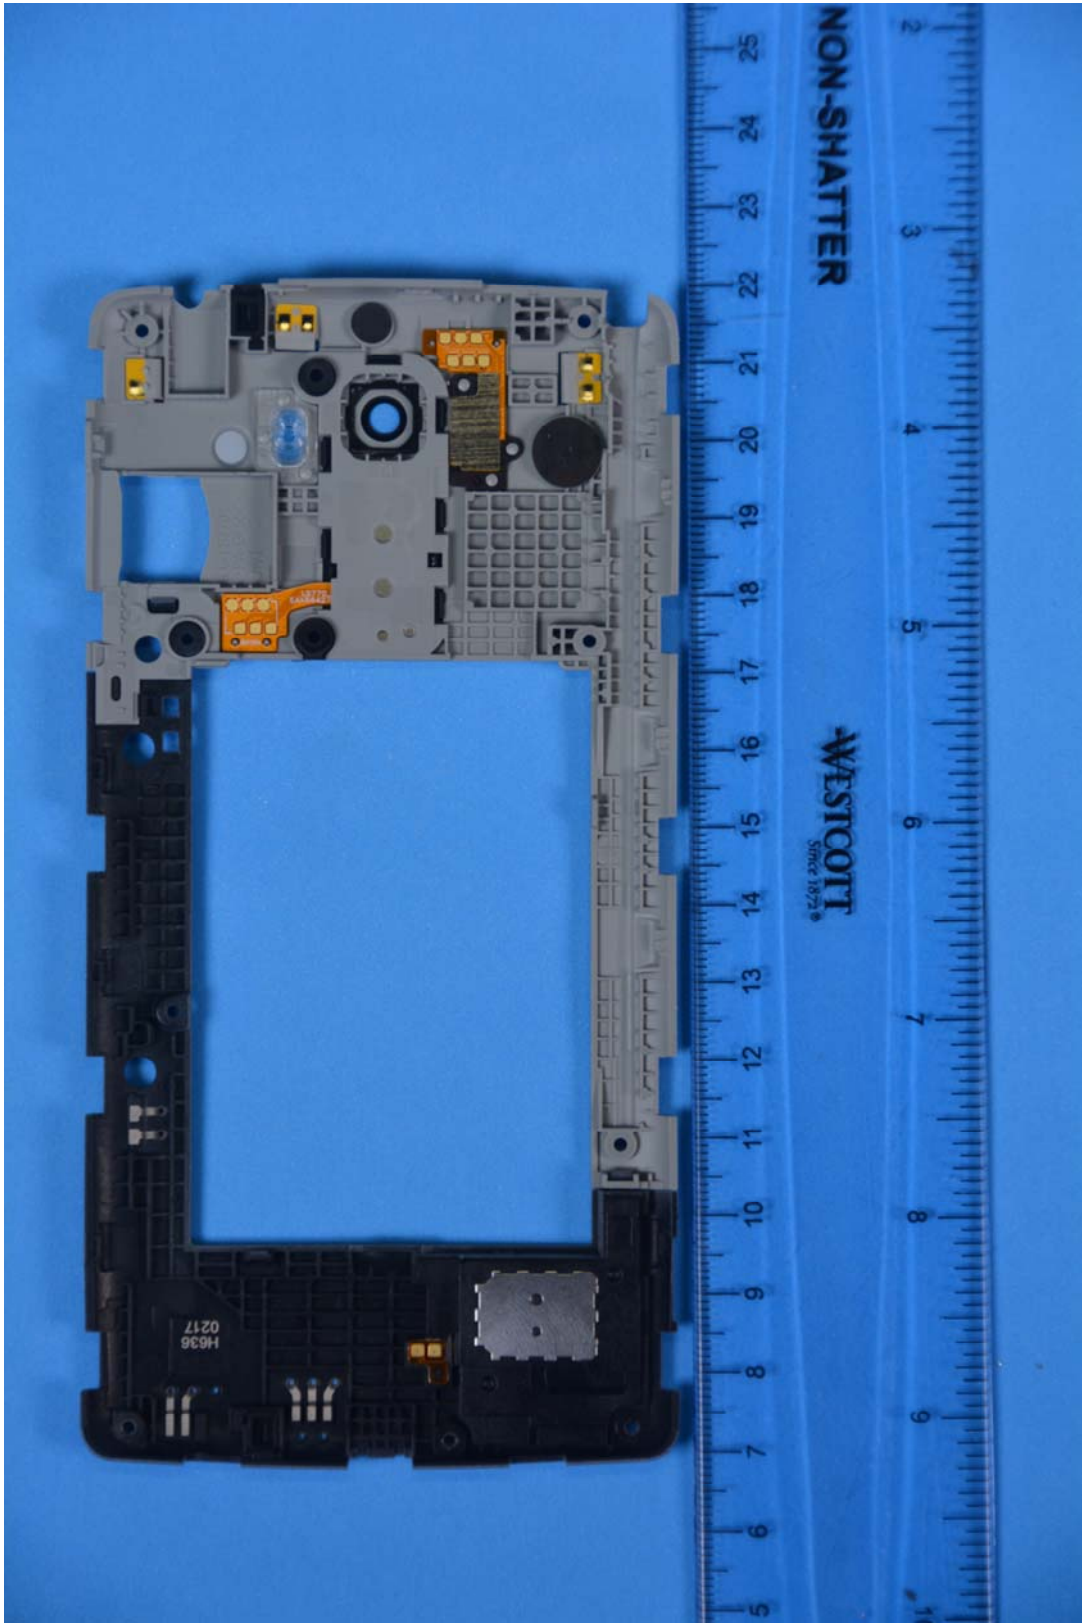

INTERNAL PHOTOGRAPHS

	<p>LG Electronics MobileComm U.S.A FCC ID: ZNFH636</p>	<p>Model: LG-H636</p>
<p>Internal Photos</p>	<p>EUT Type: Portable Handset</p>	<p>Page 1 of 10</p>

	<p>LG Electronics MobileComm U.S.A FCC ID: ZNFH636</p>	<p>Model: LG-H636</p>
<p>Internal Photos</p>	<p>EUT Type: Portable Handset</p>	<p>Page 2 of 10</p>

	LG Electronics MobileComm U.S.A FCC ID: ZNFH636	Model: LG-H636
Internal Photos	EUT Type: Portable Handset	Page 4 of 10

	<p>LG Electronics MobileComm U.S.A FCC ID: ZNFH636</p>	<p>Model: LG-H636</p>
<p>Internal Photos</p>	<p>EUT Type: Portable Handset</p>	<p>Page 5 of 10</p>

	LG Electronics MobileComm U.S.A FCC ID: ZNFH636	Model: LG-H636
Internal Photos	EUT Type: Portable Handset	Page 9 of 10

	LG Electronics MobileComm U.S.A FCC ID: ZNFH636	Model: LG-H636
Internal Photos	EUT Type: Portable Handset	Page 10 of 10