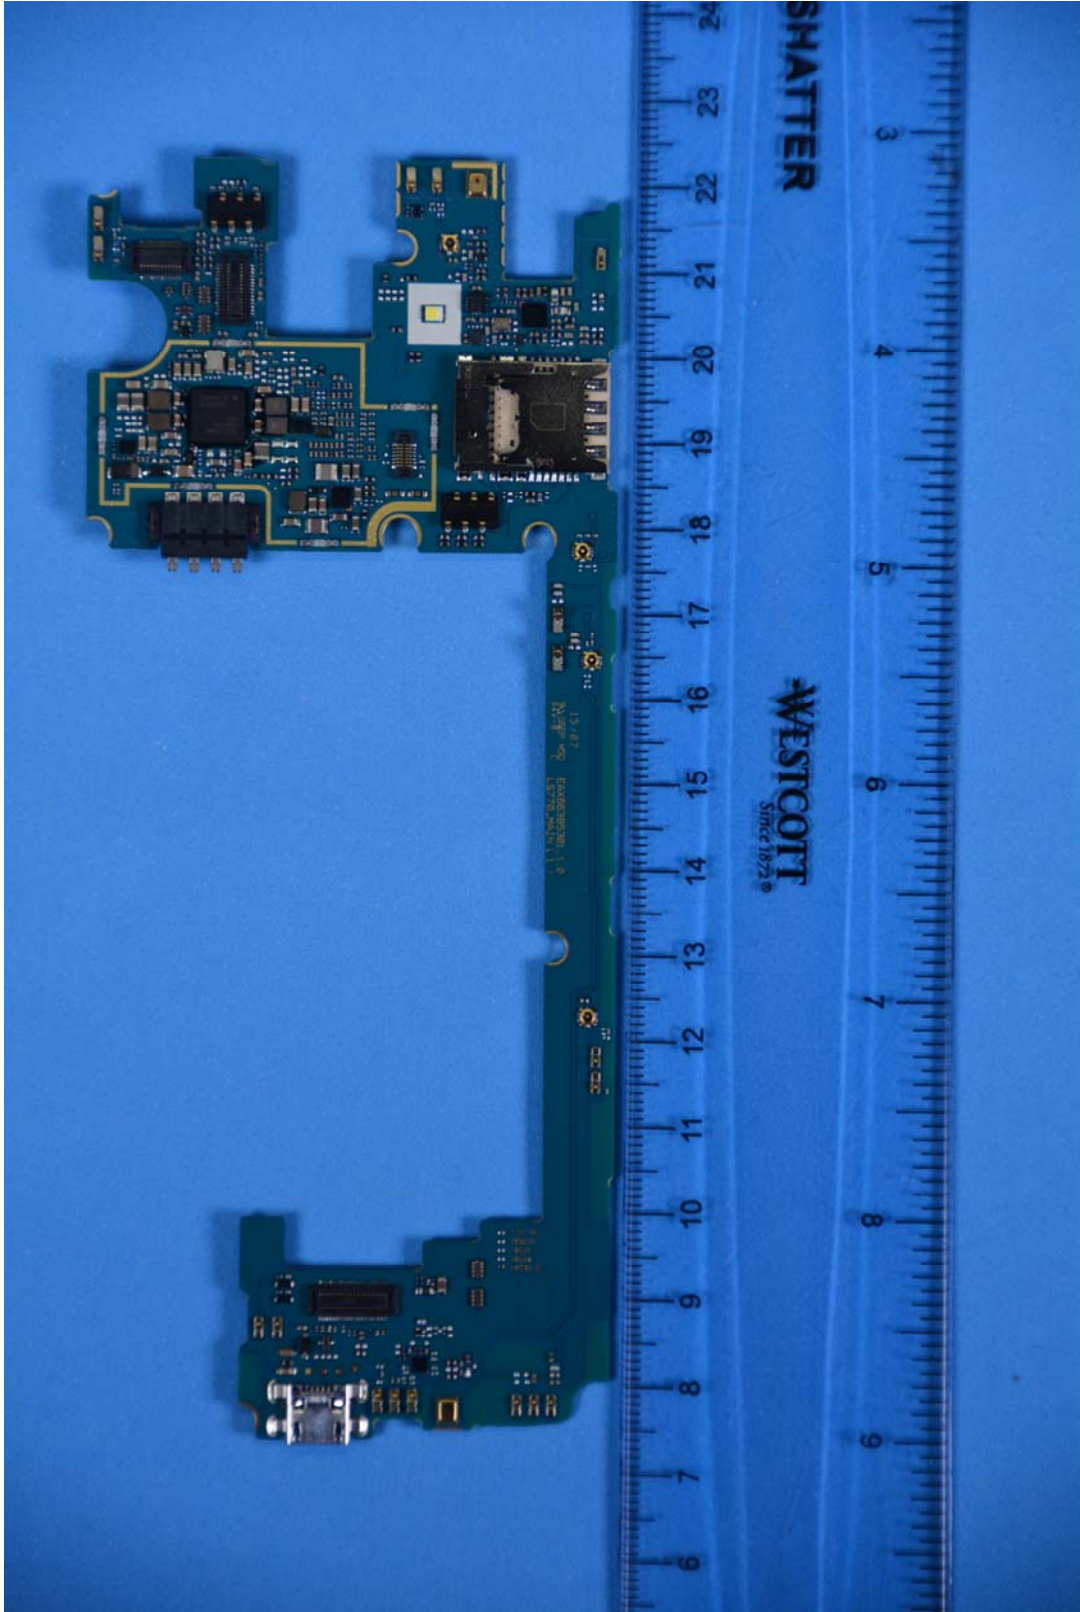

INTERNAL PHOTOGRAPHS

	<p>LG Electronics MobileComm U.S.A FCC ID: ZNFH636</p>	<p>Model: LG-H636</p>
<p>Internal Photos</p>	<p>EUT Type: Portable Handset</p>	<p>Page 1 of 10</p>

	<p>LG Electronics MobileComm U.S.A FCC ID: ZNFH636</p>	<p>Model: LG-H636</p>
<p>Internal Photos</p>	<p>EUT Type: Portable Handset</p>	<p>Page 2 of 10</p>

	LG Electronics MobileComm U.S.A FCC ID: ZNFH636	Model: LG-H636
Internal Photos	EUT Type: Portable Handset	Page 4 of 10

	<p>LG Electronics MobileComm U.S.A FCC ID: ZNFH636</p>	<p>Model: LG-H636</p>
<p>Internal Photos</p>	<p>EUT Type: Portable Handset</p>	<p>Page 5 of 10</p>

	LG Electronics MobileComm U.S.A FCC ID: ZNFH636	Model: LG-H636
Internal Photos	EUT Type: Portable Handset	Page 9 of 10

	LG Electronics MobileComm U.S.A FCC ID: ZNFH636	Model: LG-H636
Internal Photos	EUT Type: Portable Handset	Page 10 of 10