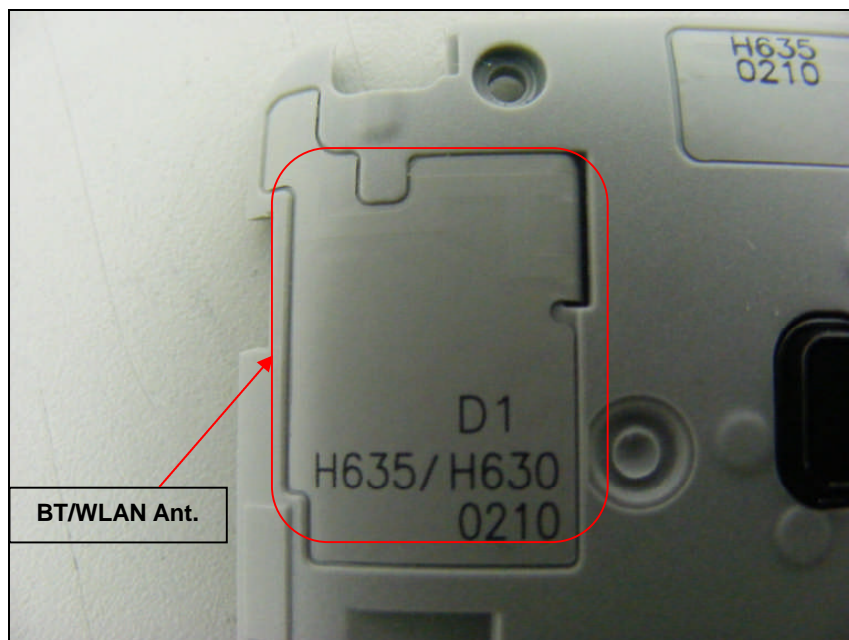

Model: LG-H635

View of WLAN, BT, NFC, GSM&WCDMA Antenna