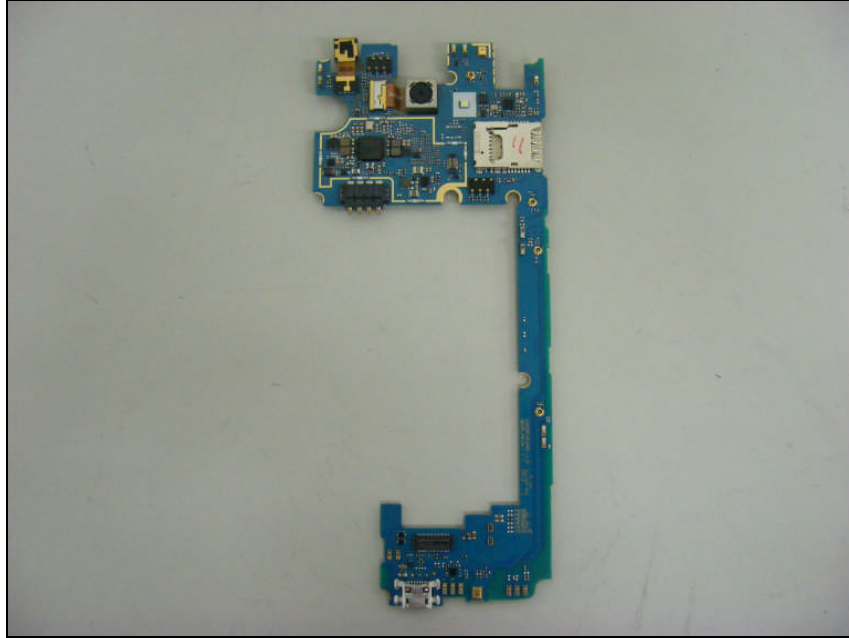

Model: LG-H635

Internal photos of EUT

Model: LG-H635

Internal view of EUT

Model: LG-H635

Top view of PCB

Bottom view of PCB

Model: LG-H635

View of WLAN, BT, NFC, GSM&WCDMA Antenna

Model: LG-H635