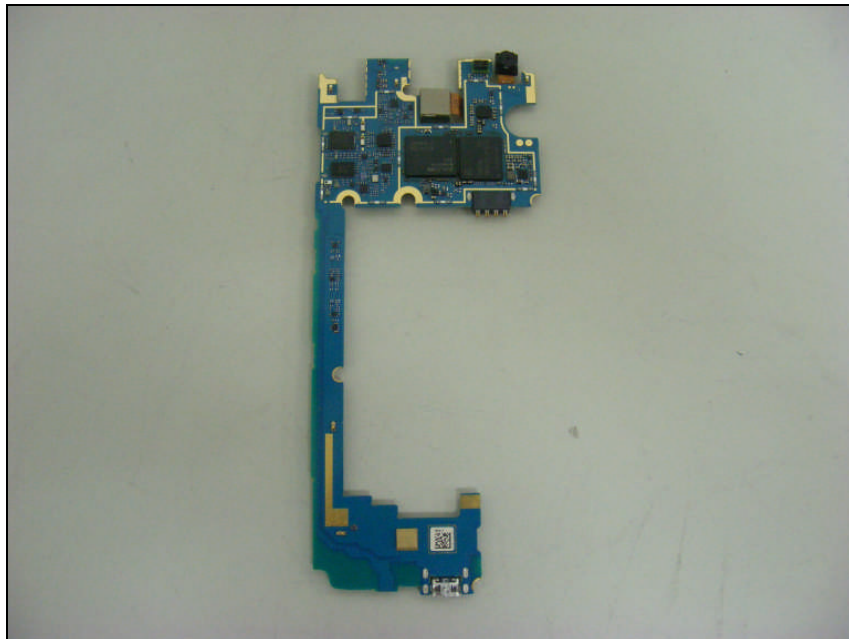

Model: LG-H635

Internal photos of EUT

Model: LG-H635

Internal view of EUT

Model: LG-H635

Top view of PCB

Bottom view of PCB

Model: LG-H635

View of WLAN, BT, NFC, GSM&WCDMA Antenna

Model: LG-H635