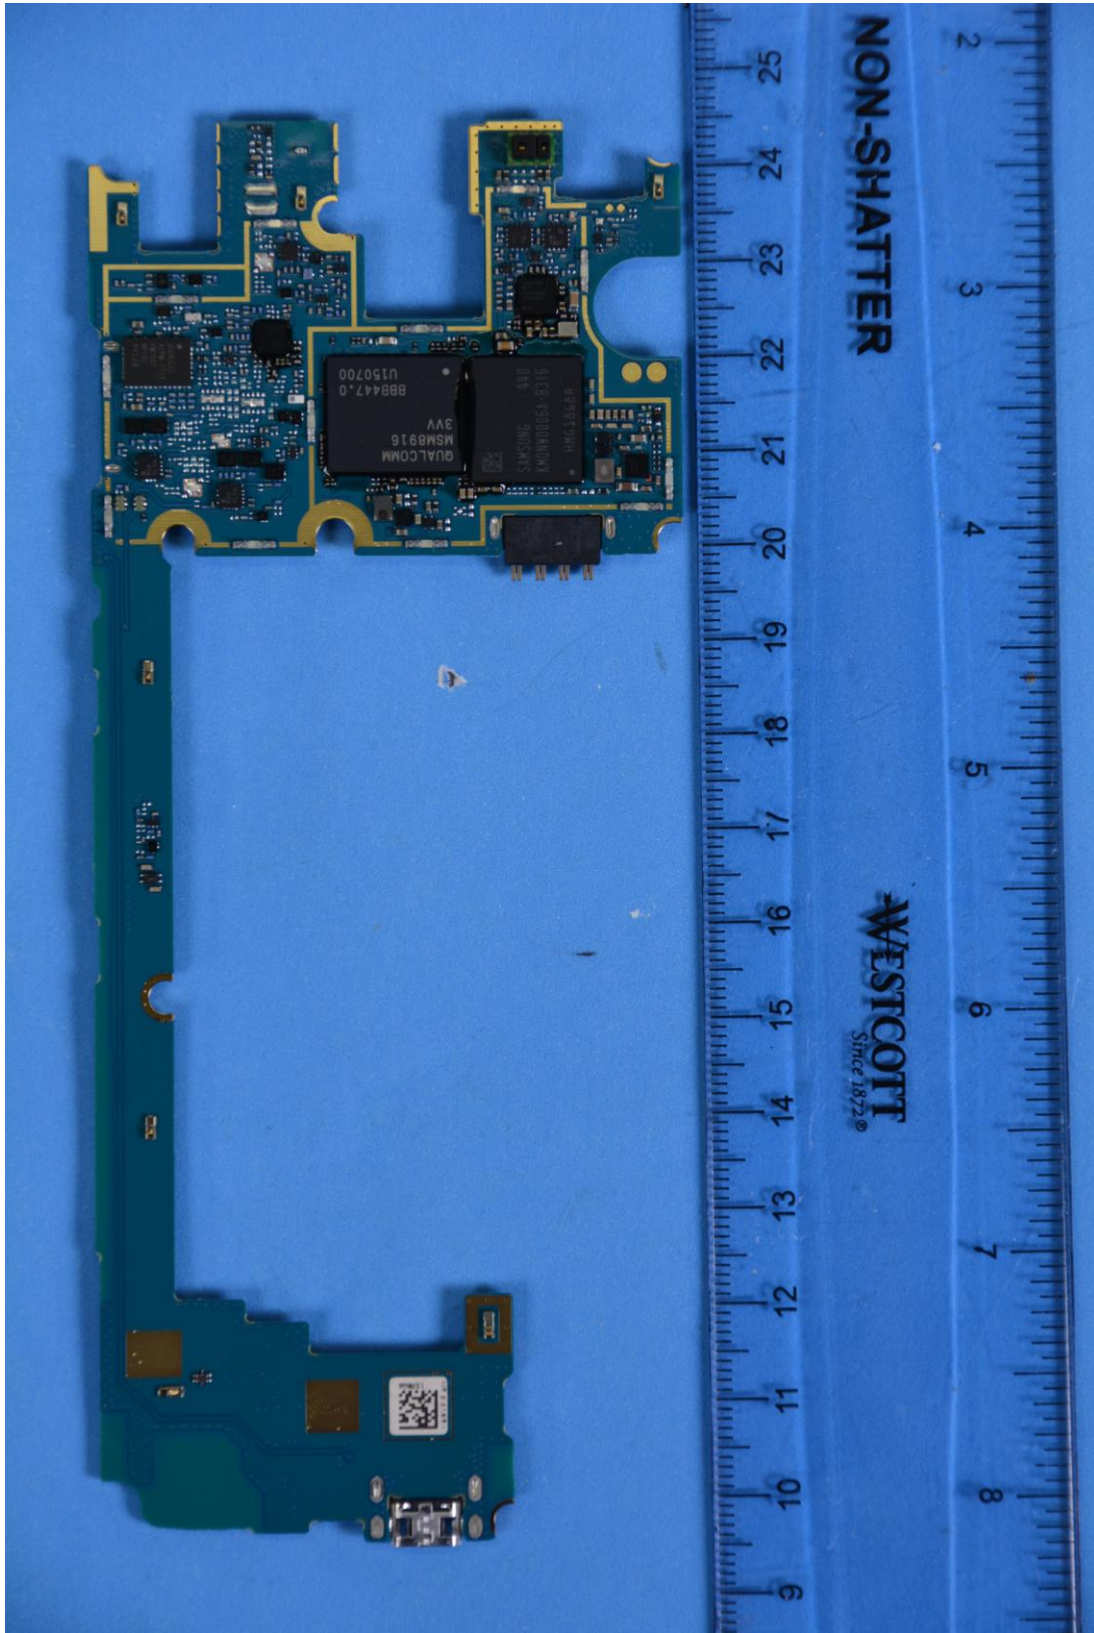

INTERNAL PHOTOGRAPHS

	<p>LG Electronics MobileComm U.S.A FCC ID: ZNFH634</p>	<p>Model: LG-H634, LGH634, H634</p>
<p>Internal Photos</p>	<p>EUT Type: Portable Handset</p>	<p>Page 2 of 8</p>

	<p>LG Electronics MobileComm U.S.A FCC ID: ZNFH634</p>	<p>Model: LG-H634, LGH634, H634</p>
<p>Internal Photos</p>	<p>EUT Type: Portable Handset</p>	<p>Page 4 of 8</p>

	<p>LG Electronics MobileComm U.S.A FCC ID: ZNFH634</p>	<p>Model: LG-H634, LGH634, H634</p>
<p>Internal Photos</p>	<p>EUT Type: Portable Handset</p>	<p>Page 5 of 8</p>

	LG Electronics MobileComm U.S.A FCC ID: ZNFH634	Model: LG-H634, LGH634, H634
Internal Photos	EUT Type: Portable Handset	Page 6 of 8

	<p>LG Electronics MobileComm U.S.A FCC ID: ZNFH634</p>	<p>Model: LG-H634, LGH634, H634</p>
<p>Internal Photos</p>	<p>EUT Type: Portable Handset</p>	<p>Page 7 of 8</p>