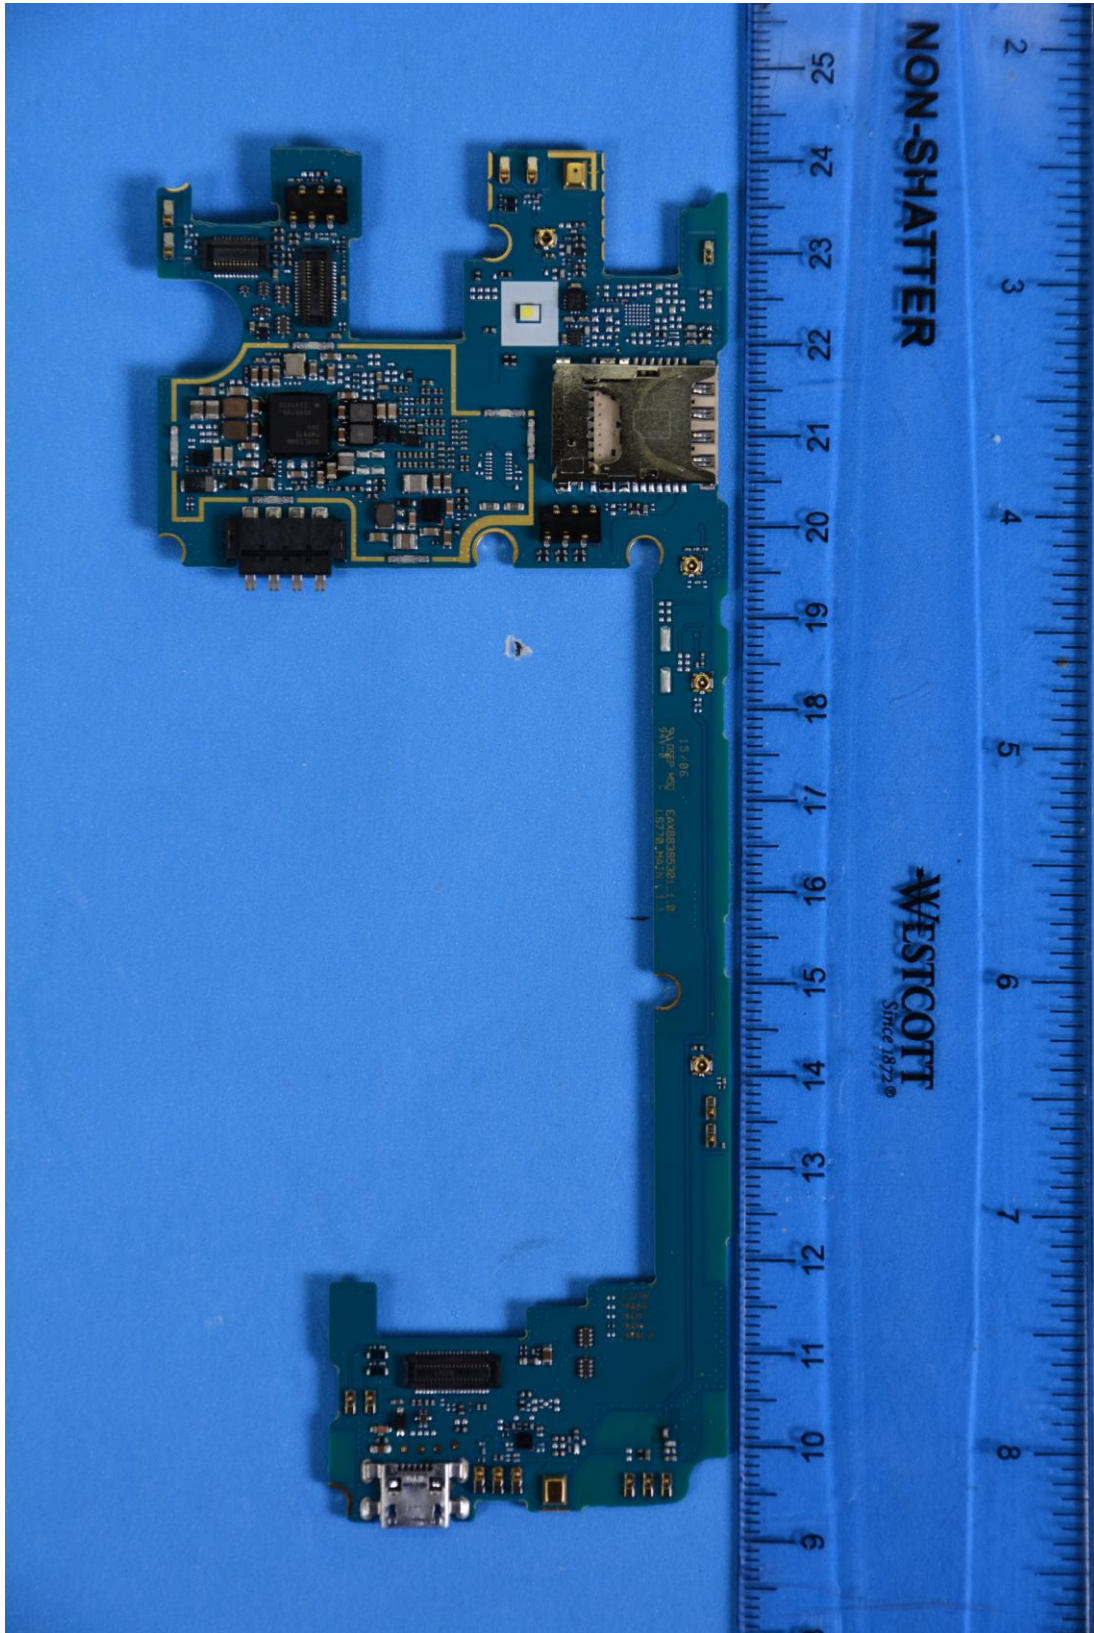

INTERNAL PHOTOGRAPHS

	<p>LG Electronics MobileComm U.S.A FCC ID: ZNFH634</p>	<p>Model: LG-H634, LGH634, H634</p>
<p>Internal Photos</p>	<p>EUT Type: Portable Handset</p>	<p>Page 2 of 8</p>

	<p>LG Electronics MobileComm U.S.A FCC ID: ZNFH634</p>	<p>Model: LG-H634, LGH634, H634</p>
<p>Internal Photos</p>	<p>EUT Type: Portable Handset</p>	<p>Page 4 of 8</p>

	<p>LG Electronics MobileComm U.S.A FCC ID: ZNFH634</p>	<p>Model: LG-H634, LGH634, H634</p>
<p>Internal Photos</p>	<p>EUT Type: Portable Handset</p>	<p>Page 5 of 8</p>

	LG Electronics MobileComm U.S.A FCC ID: ZNFH634	Model: LG-H634, LGH634, H634
Internal Photos	EUT Type: Portable Handset	Page 6 of 8

	<p>LG Electronics MobileComm U.S.A FCC ID: ZNFH634</p>	<p>Model: LG-H634, LGH634, H634</p>
<p>Internal Photos</p>	<p>EUT Type: Portable Handset</p>	<p>Page 7 of 8</p>