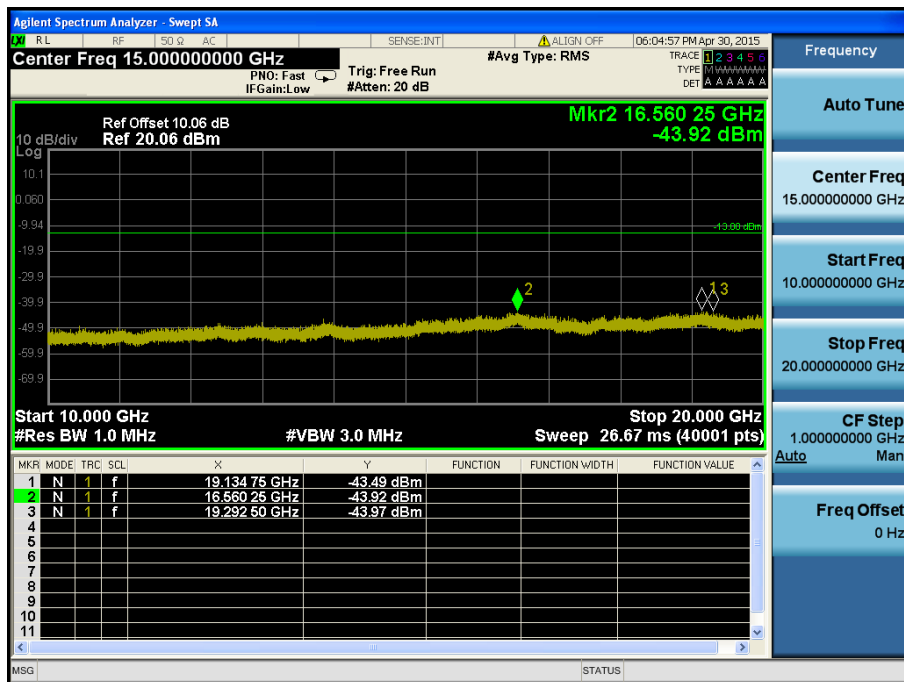

LTE Band 2 / 10MHz / 16QAM - RB Size/Offset (1/0) – Mid Channel

LTE Band 2 / 10MHz / 16QAM - RB Size/Offset (1/0) – High Channel

LTE Band 2 / 10MHz / 16QAM - RB Size/Offset (1/0) – High Channel

LTE Band 2 / 5MHz / 16QAM - RB Size/Offset (1/24) – Low Channel

LTE Band 2 / 5MHz / 16QAM - RB Size/Offset (1/24) – Low Channel

LTE Band 2 / 5MHz / QPSK - RB Size/Offset (1/24) – Mid Channel

LTE Band 2 / 5MHz / QPSK - RB Size/Offset (1/24) – Mid Channel

LTE Band 2 / 5MHz / 16QAM - RB Size/Offset (12/13) – High Channel