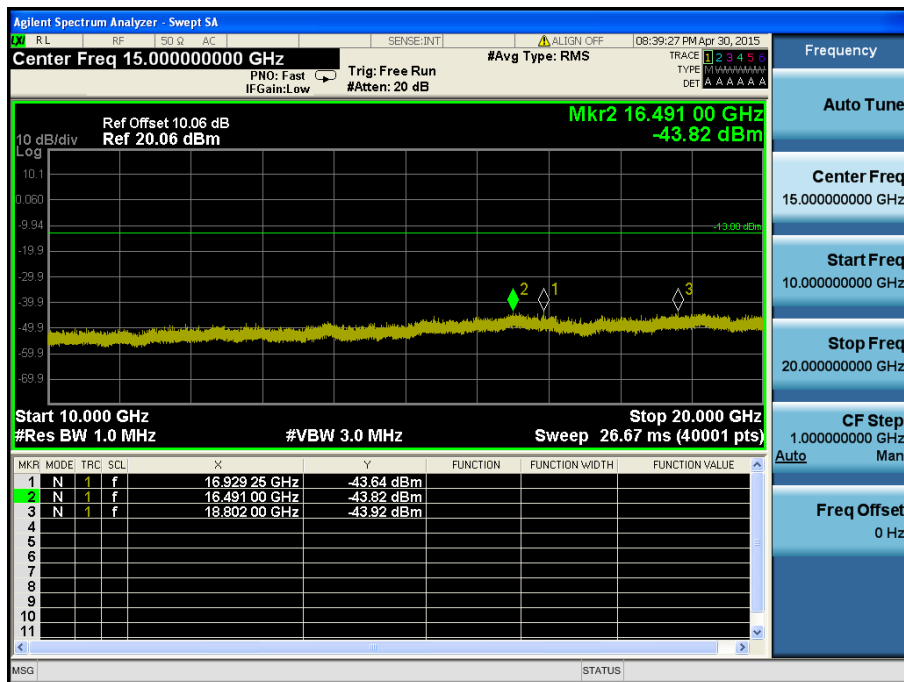

LTE Band 4 / 1.4MHz / 16QAM - RB Size/Offset (1/5) – Mid Channel

LTE Band 4 / 1.4MHz / 16QAM - RB Size/Offset (1/5) – Mid Channel

LTE Band 4 / 1.4MHz / 16QAM - RB Size/Offset (1/5) – High Channel

LTE Band 4 / 1.4MHz / 16QAM - RB Size/Offset (1/5) – High Channel

8.4.4 LTE Band 2

LTE Band 2 / 20MHz / 16QAM - RB Size/Offset (1/50) – Low Channel

LTE Band 2 / 20MHz / 16QAM - RB Size/Offset (1/50) – Low Channel

LTE Band 2 / 20MHz / 16QAM - RB Size/Offset (1/0) – Mid Channel

LTE Band 2 / 20MHz / 16QAM - RB Size/Offset (1/0) – Mid Channel

LTE Band 2 / 20MHz / 16QAM - RB Size/Offset (1/0) – High Channel

LTE Band 2 / 20MHz / 16QAM - RB Size/Offset (1/0) – High Channel

LTE Band 2 / 15MHz / QPSK - RB Size/Offset (1/74) – Low Channel