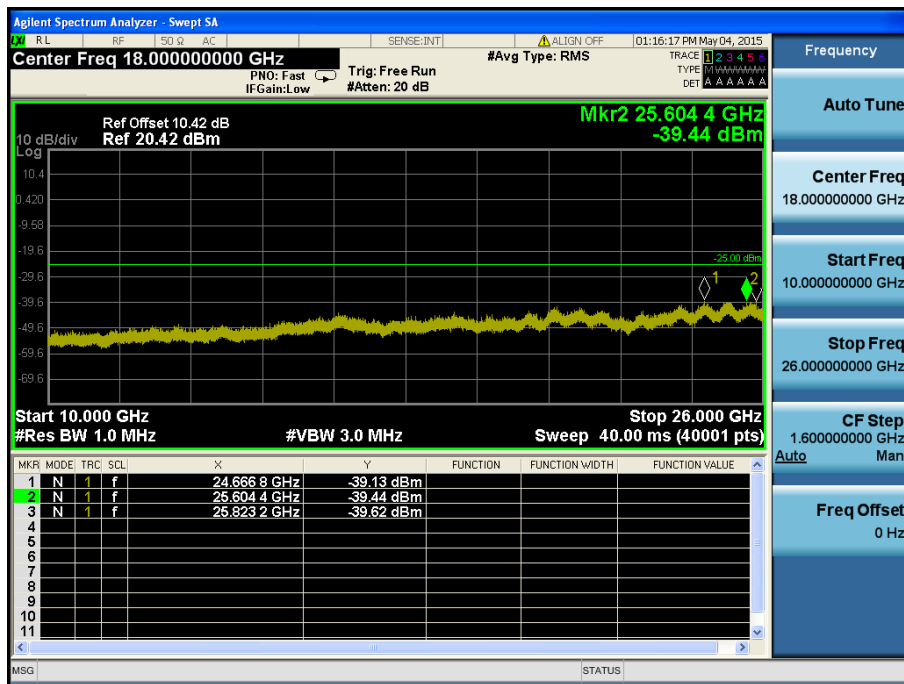

LTE Band 7 / 10MHz / QPSK - RB Size/Offset (1/49) – Mid Channel

LTE Band 7 / 10MHz / QPSK - RB Size/Offset (1/49) – Mid Channel

LTE Band 7 / 10MHz / QPSK - RB Size/Offset (1/49) – High Channel

LTE Band 7 / 10MHz / QPSK - RB Size/Offset (1/49) – High Channel

LTE Band 7 / 5MHz / QPSK - RB Size/Offset (1/0) – Low Channel

LTE Band 7 / 5MHz / QPSK - RB Size/Offset (1/0) – Low Channel

LTE Band 7 / 5MHz / 16QAM - RB Size/Offset (12/6) – Mid Channel

LTE Band 7 / 5MHz / 16QAM - RB Size/Offset (12/6) – Mid Channel