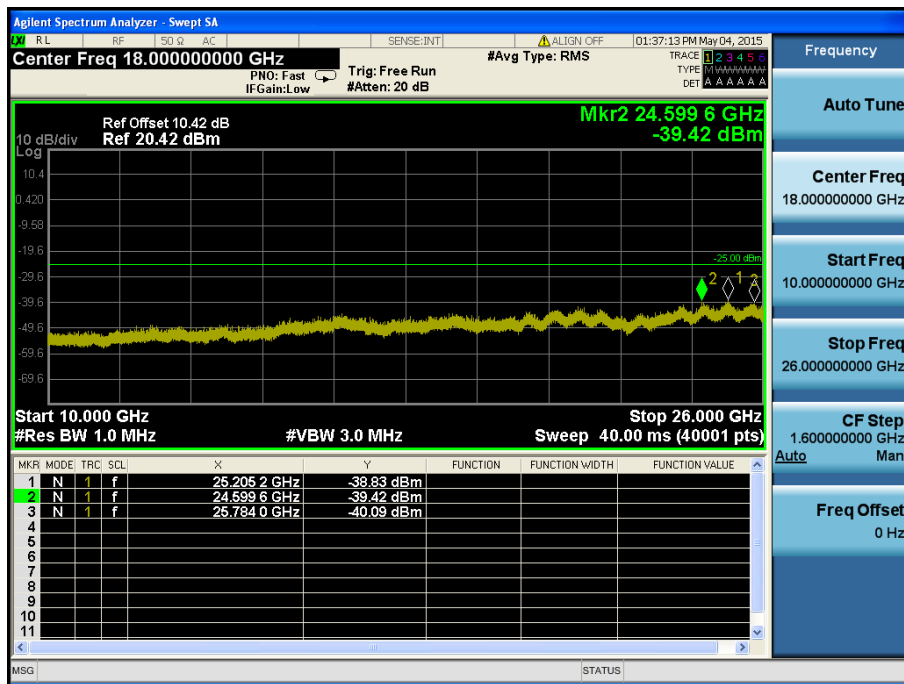

LTE Band 7 / 15MHz / QPSK - RB Size/Offset (1/74) – Mid Channel