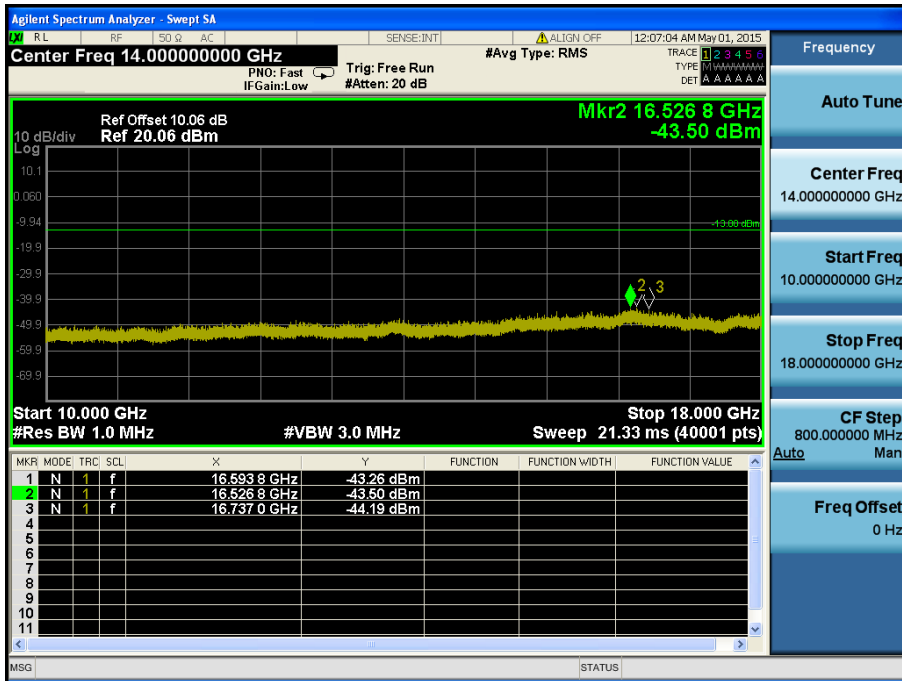

LTE Band 4 / 15MHz / 16QAM - RB Size/Offset (75/0) – Mid Channel

LTE Band 4 / 15MHz / 16QAM - RB Size/Offset (75/0) – Mid Channel

LTE Band 4 / 15MHz / QPSK - RB Size/Offset (1/0) – High Channel

LTE Band 4 / 15MHz / QPSK - RB Size/Offset (1/0) – High Channel

LTE Band 4 / 10MHz / 16QAM - RB Size/Offset (25/12) – Low Channel

LTE Band 4 / 10MHz / 16QAM - RB Size/Offset (25/12) – Low Channel

LTE Band 4 / 10MHz / QPSK - RB Size/Offset (25/12) – Mid Channel

LTE Band 4 / 10MHz / QPSK - RB Size/Offset (25/12) – Mid Channel

LTE Band 4 / 10MHz / 16QAM - RB Size/Offset (50/0) – High Channel

LTE Band 4 / 10MHz / 16QAM - RB Size/Offset (50/0) – High Channel

LTE Band 4 / 5MHz / QPSK - RB Size/Offset (25/0) – Low Channel

LTE Band 4 / 5MHz / QPSK - RB Size/Offset (25/0) – Low Channel