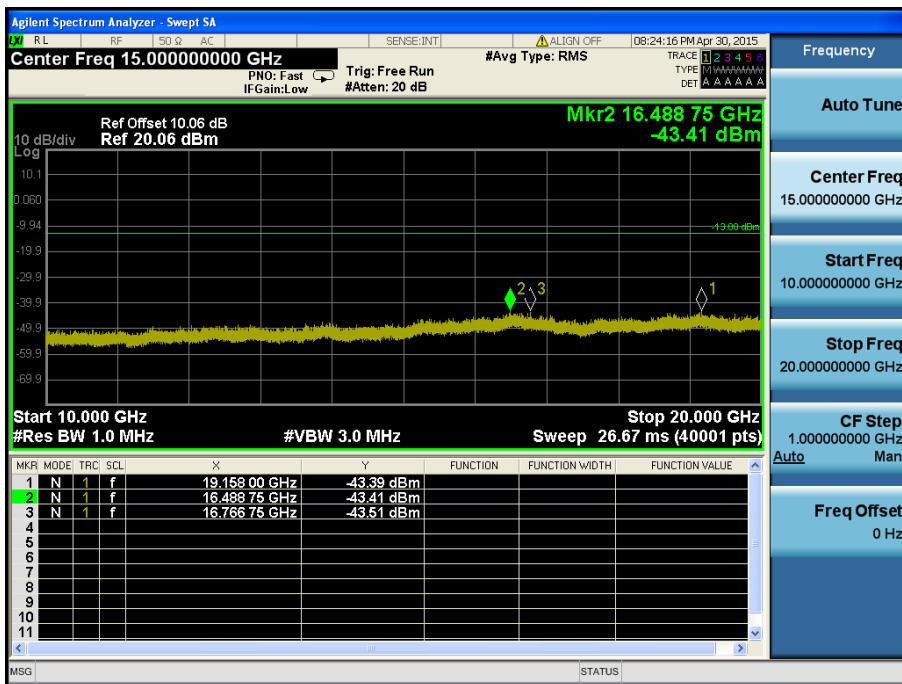

LTE Band 4 / 3MHz / 16QAM - RB Size/Offset (1/0) – High Channel

LTE Band 4 / 3MHz / 16QAM - RB Size/Offset (1/0) – High Channel

LTE Band 4 / 1.4MHz / QPSK - RB Size/Offset (1/2) – Low Channel

LTE Band 4 / 1.4MHz / QPSK - RB Size/Offset (1/2) – Low Channel

LTE Band 4 / 1.4MHz / 16QAM - RB Size/Offset (1/5) – Mid Channel

LTE Band 4 / 1.4MHz / 16QAM - RB Size/Offset (1/5) – Mid Channel

LTE Band 4 / 1.4MHz / 16QAM - RB Size/Offset (1/5) – High Channel

LTE Band 4 / 1.4MHz / 16QAM - RB Size/Offset (1/5) – High Channel

8.4.4 LTE Band 2

LTE Band 2 / 20MHz / 16QAM - RB Size/Offset (1/50) – Low Channel

LTE Band 2 / 20MHz / 16QAM - RB Size/Offset (1/50) – Low Channel

LTE Band 2 / 20MHz / 16QAM - RB Size/Offset (1/0) – Mid Channel