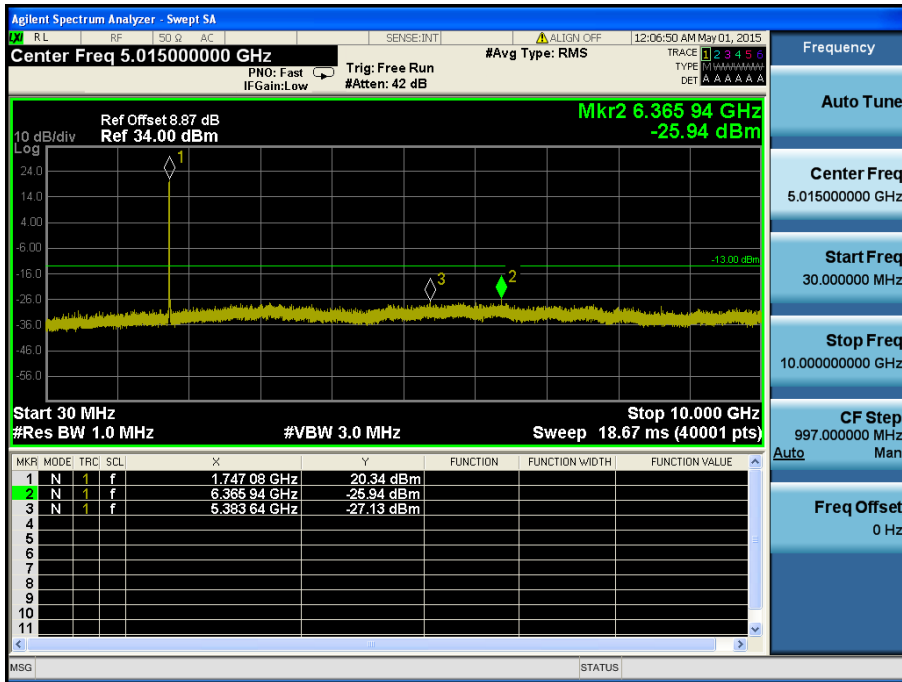

LTE Band 4 / 15MHz / 16QAM - RB Size/Offset (75/0) – Mid Channel

LTE Band 4 / 15MHz / 16QAM - RB Size/Offset (75/0) – Mid Channel

LTE Band 4 / 15MHz / QPSK - RB Size/Offset (1/0) – High Channel

LTE Band 4 / 15MHz / QPSK - RB Size/Offset (1/0) – High Channel

LTE Band 4 / 10MHz / 16QAM - RB Size/Offset (25/12) – Low Channel

LTE Band 4 / 10MHz / 16QAM - RB Size/Offset (25/12) – Low Channel

LTE Band 4 / 10MHz / QPSK - RB Size/Offset (25/12) – Mid Channel

LTE Band 4 / 10MHz / QPSK - RB Size/Offset (25/12) – Mid Channel

LTE Band 4 / 10MHz / 16QAM - RB Size/Offset (50/0) – High Channel

LTE Band 4 / 10MHz / 16QAM - RB Size/Offset (50/0) – High Channel

LTE Band 4 / 5MHz / QPSK - RB Size/Offset (25/0) – Low Channel

LTE Band 4 / 5MHz / QPSK - RB Size/Offset (25/0) – Low Channel