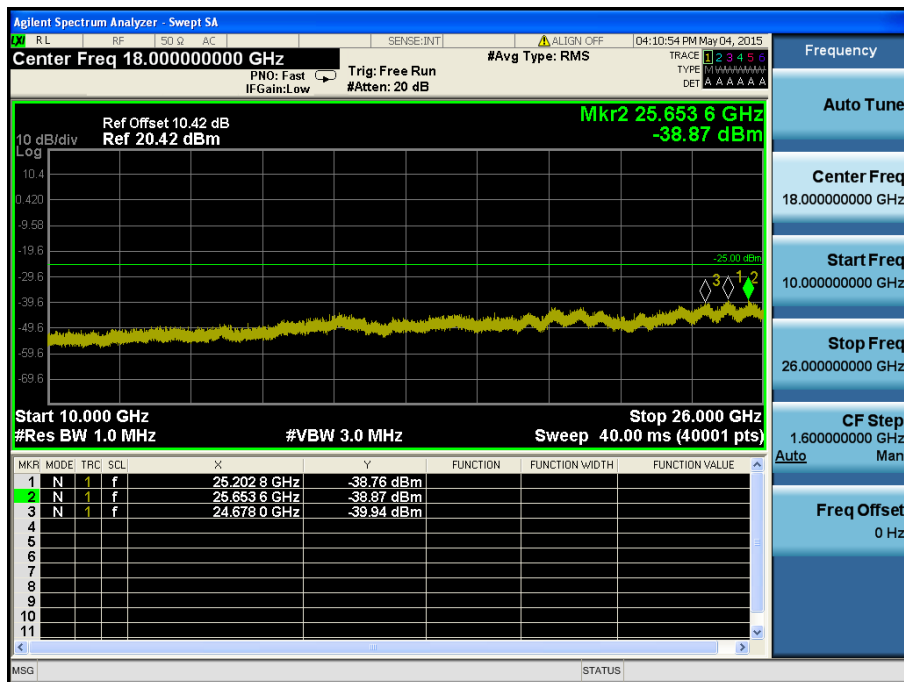

LTE Band 2 / 1.4MHz / 16QAM - RB Size/Offset (6/0) – Low Channel

LTE Band 2 / 1.4MHz / QPSK - RB Size/Offset (3/0) – Mid Channel

LTE Band 2 / 1.4MHz / QPSK - RB Size/Offset (3/0) – Mid Channel

LTE Band 2 / 1.4MHz / QPSK - RB Size/Offset (6/0) – High Channel

LTE Band 2 / 1.4MHz / QPSK - RB Size/Offset (6/0) – High Channel

8.4.5 LTE Band 7

LTE Band 7 / 20MHz / 16QAM - RB Size/Offset (1/50) – Low Channel

LTE Band 7 / 20MHz / 16QAM - RB Size/Offset (1/50) – Low Channel

LTE Band 7 / 20MHz / 16QAM - RB Size/Offset (1/0) – Mid Channel

LTE Band 7 / 20MHz / 16QAM - RB Size/Offset (1/0) – Mid Channel

LTE Band 7 / 20MHz / 16QAM - RB Size/Offset (1/99) – High Channel

LTE Band 7 / 20MHz / 16QAM - RB Size/Offset (1/99) – High Channel