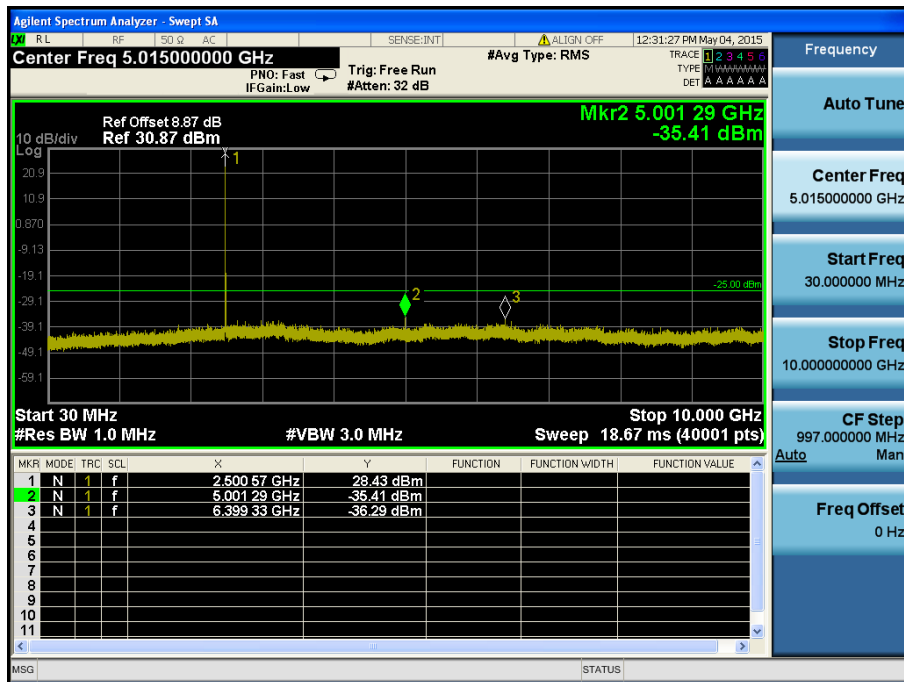

LTE Band 7 / 15MHz / 16QAM - RB Size/Offset (1/74) – High Channel

LTE Band 7 / 15MHz / 16QAM - RB Size/Offset (1/74) – High Channel

LTE Band 7 / 10MHz / QPSK - RB Size/Offset (1/49) – Low Channel

LTE Band 7 / 10MHz / QPSK - RB Size/Offset (1/49) – Low Channel

LTE Band 7 / 10MHz / QPSK - RB Size/Offset (1/49) – Mid Channel

LTE Band 7 / 10MHz / QPSK - RB Size/Offset (1/49) – Mid Channel

LTE Band 7 / 10MHz / QPSK - RB Size/Offset (1/49) – High Channel

LTE Band 7 / 10MHz / QPSK - RB Size/Offset (1/49) – High Channel

LTE Band 7 / 5MHz / QPSK - RB Size/Offset (1/0) – Low Channel

LTE Band 7 / 5MHz / QPSK - RB Size/Offset (1/0) – Low Channel

LTE Band 7 / 5MHz / 16QAM - RB Size/Offset (12/6) – Mid Channel

LTE Band 7 / 5MHz / 16QAM - RB Size/Offset (12/6) – Mid Channel