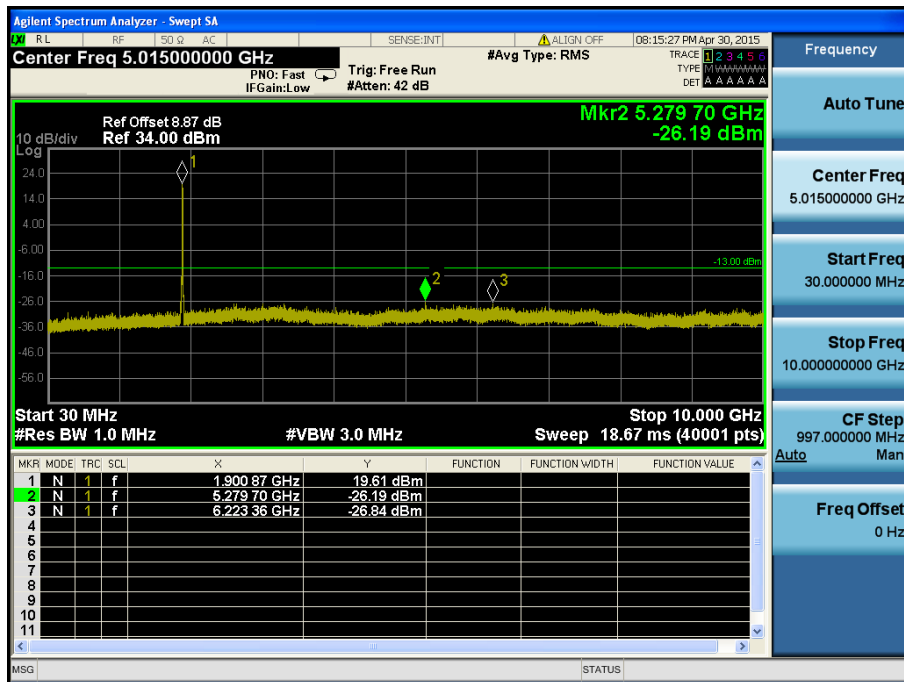

8.4.4 LTE Band 2

LTE Band 2 / 20MHz / 16QAM - RB Size/Offset (1/50) – Low Channel

LTE Band 2 / 20MHz / 16QAM - RB Size/Offset (1/50) – Low Channel

LTE Band 2 / 20MHz / 16QAM - RB Size/Offset (1/0) – Mid Channel

LTE Band 2 / 20MHz / 16QAM - RB Size/Offset (1/0) – Mid Channel

LTE Band 2 / 20MHz / 16QAM - RB Size/Offset (1/0) – High Channel

LTE Band 2 / 20MHz / 16QAM - RB Size/Offset (1/0) – High Channel

LTE Band 2 / 15MHz / QPSK - RB Size/Offset (1/74) – Low Channel

LTE Band 2 / 15MHz / QPSK - RB Size/Offset (1/74) – Low Channel

LTE Band 2 / 15MHz / QPSK - RB Size/Offset (1/0) – Mid Channel

LTE Band 2 / 15MHz / QPSK - RB Size/Offset (1/0) – Mid Channel

LTE Band 2 / 15MHz / 16QAM - RB Size/Offset (75/0) – High Channel