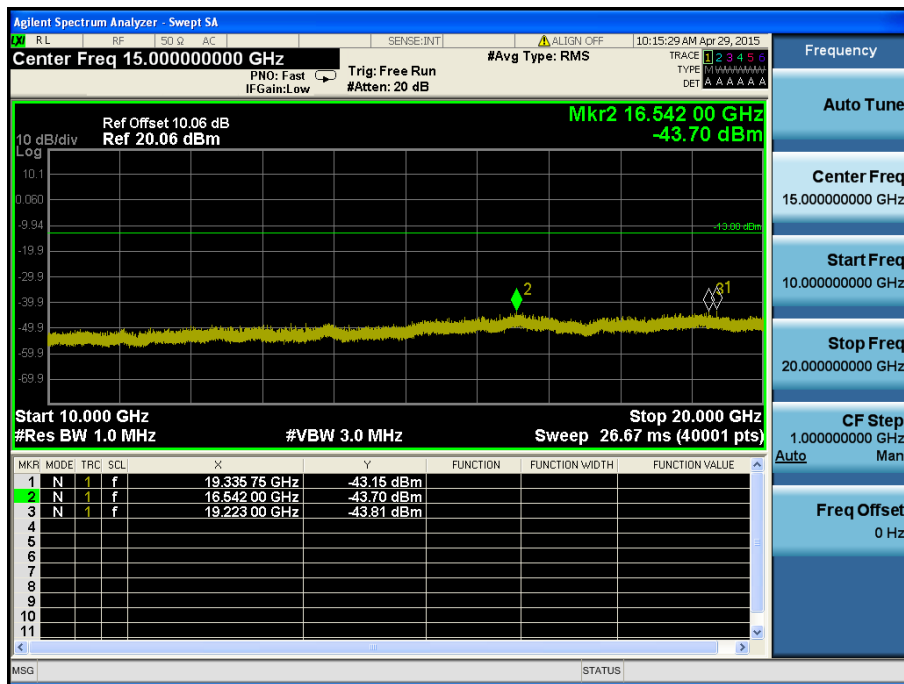

LTE Band 2 / 3MHz / QPSK - RB Size/Offset (1/7) – Mid Channel

LTE Band 2 / 3MHz / 16QAM - RB Size/Offset (8/7) – High Channel

LTE Band 2 / 3MHz / 16QAM - RB Size/Offset (8/7) – High Channel

LTE Band 2 / 1.4MHz / 16QAM - RB Size/Offset (6/0) – Low Channel

LTE Band 2 / 1.4MHz / 16QAM - RB Size/Offset (6/0) – Low Channel

LTE Band 2 / 1.4MHz / QPSK - RB Size/Offset (3/0) – Mid Channel

LTE Band 2 / 1.4MHz / QPSK - RB Size/Offset (3/0) – Mid Channel

LTE Band 2 / 1.4MHz / QPSK - RB Size/Offset (6/0) – High Channel