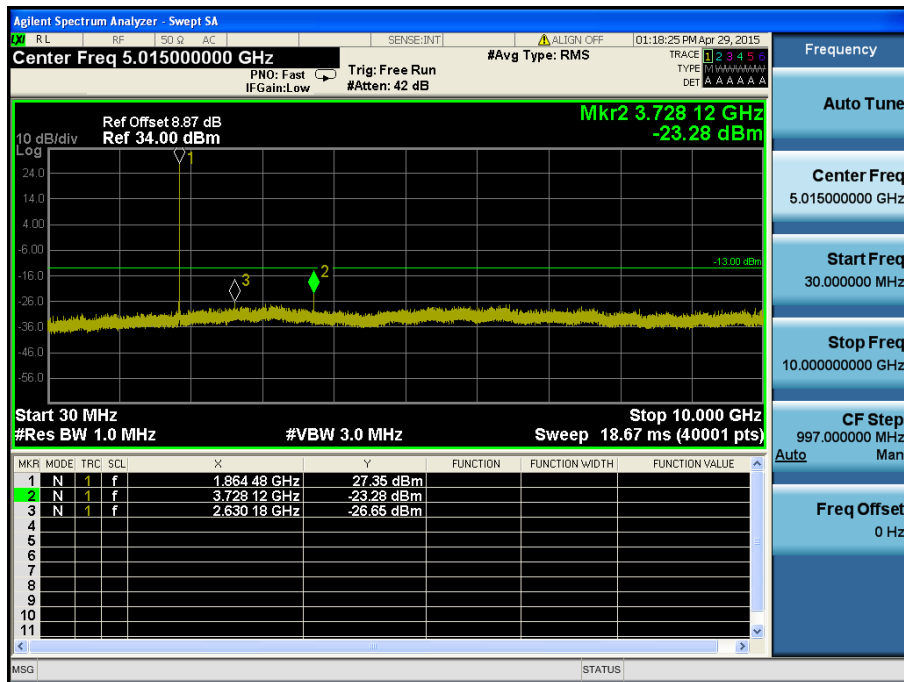

LTE Band 2 / 20MHz / 16QAM - RB Size/Offset (1/0) – Mid Channel

LTE Band 2 / 20MHz / 16QAM - RB Size/Offset (1/0) – High Channel

LTE Band 2 / 20MHz / 16QAM - RB Size/Offset (1/0) – High Channel

LTE Band 2 / 15MHz / QPSK - RB Size/Offset (1/74) – Low Channel

LTE Band 2 / 15MHz / QPSK - RB Size/Offset (1/74) – Low Channel

LTE Band 2 / 15MHz / QPSK - RB Size/Offset (1/0) – Mid Channel

LTE Band 2 / 15MHz / QPSK - RB Size/Offset (1/0) – Mid Channel

LTE Band 2 / 15MHz / 16QAM - RB Size/Offset (75/0) – High Channel