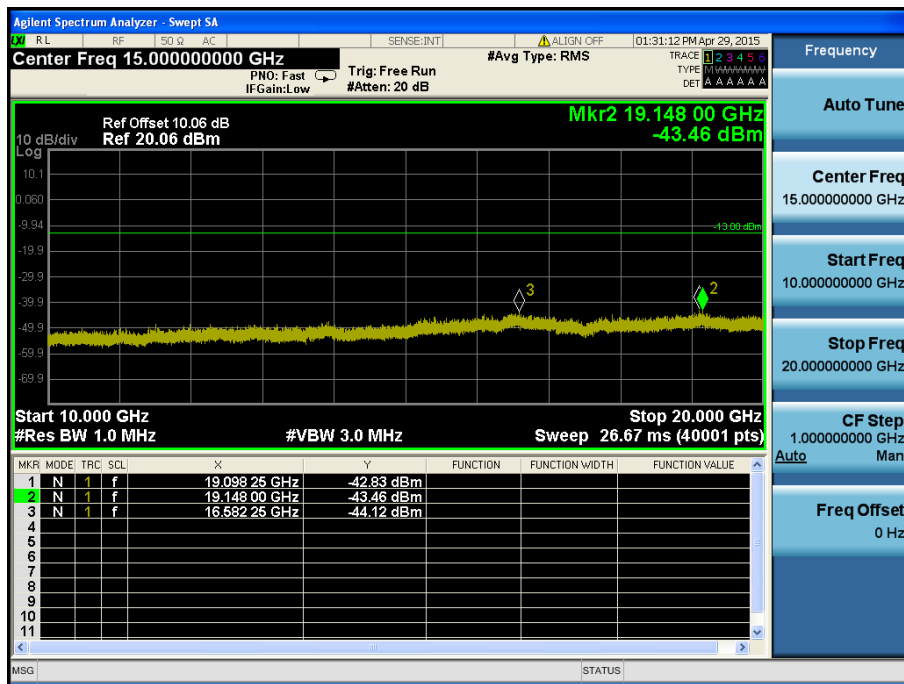

LTE Band 2 / 20MHz / 16QAM - RB Size/Offset (1/0) – Mid Channel

LTE Band 2 / 20MHz / 16QAM - RB Size/Offset (1/0) – High Channel

LTE Band 2 / 20MHz / 16QAM - RB Size/Offset (1/0) – High Channel

LTE Band 2 / 15MHz / QPSK - RB Size/Offset (1/74) – Low Channel

LTE Band 2 / 15MHz / QPSK - RB Size/Offset (1/74) – Low Channel

LTE Band 2 / 15MHz / QPSK - RB Size/Offset (1/0) – Mid Channel

LTE Band 2 / 15MHz / QPSK - RB Size/Offset (1/0) – Mid Channel

LTE Band 2 / 15MHz / 16QAM - RB Size/Offset (75/0) – High Channel