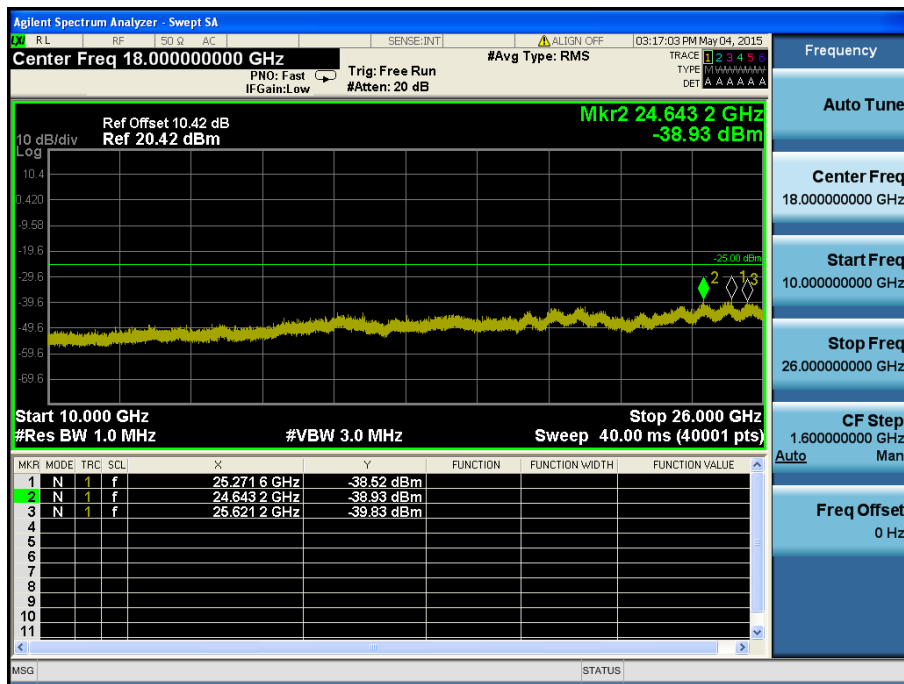

LTE Band 7 / 15MHz / 16QAM - RB Size/Offset (1/0) – Low Channel