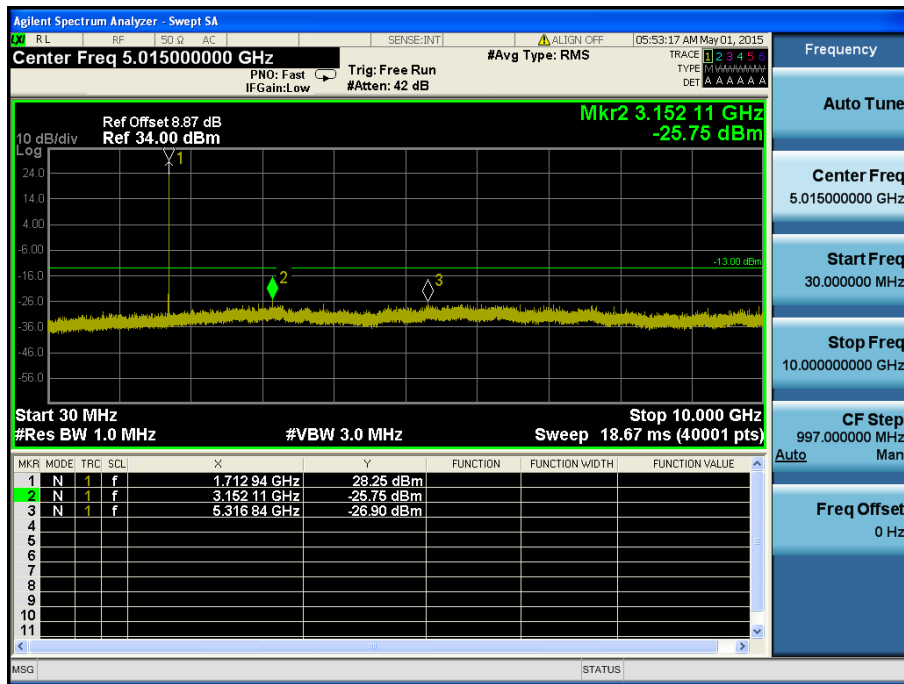

LTE Band 4 / 10MHz / 16QAM - RB Size/Offset (50/0) – High Channel

LTE Band 4 / 10MHz / 16QAM - RB Size/Offset (50/0) – High Channel

LTE Band 4 / 5MHz / QPSK - RB Size/Offset (25/0) – Low Channel

LTE Band 4 / 5MHz / QPSK - RB Size/Offset (25/0) – Low Channel

LTE Band 4 / 5MHz / 16QAM - RB Size/Offset (12/6) – Mid Channel

LTE Band 4 / 5MHz / 16QAM - RB Size/Offset (12/6) – Mid Channel

LTE Band 4 / 5MHz / 16QAM - RB Size/Offset (12/13) – High Channel

LTE Band 4 / 5MHz / 16QAM - RB Size/Offset (12/13) – High Channel

LTE Band 4 / 3MHz / QPSK - RB Size/Offset (1/14) – Low Channel

LTE Band 4 / 3MHz / QPSK - RB Size/Offset (1/14) – Low Channel

LTE Band 4 / 3MHz / 16QAM - RB Size/Offset (1/7) – Mid Channel

LTE Band 4 / 3MHz / 16QAM - RB Size/Offset (1/7) – Mid Channel

LTE Band 4 / 3MHz / 16QAM - RB Size/Offset (1/0) – High Channel

LTE Band 4 / 3MHz / 16QAM - RB Size/Offset (1/0) – High Channel

LTE Band 4 / 1.4MHz / QPSK - RB Size/Offset (1/2) – Low Channel

LTE Band 4 / 1.4MHz / QPSK - RB Size/Offset (1/2) – Low Channel