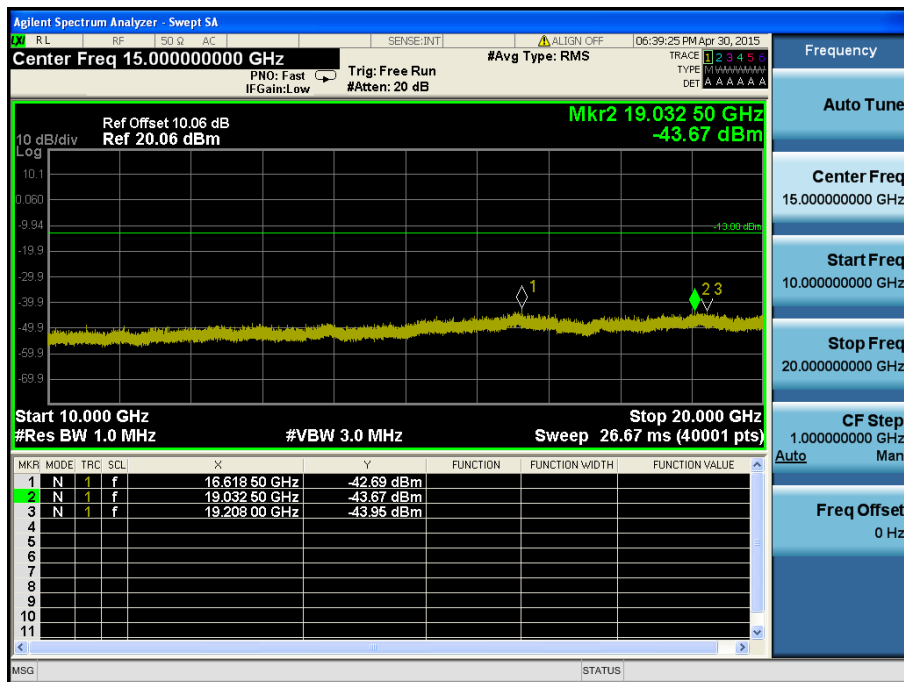

LTE Band 2 / 5MHz / 16QAM - RB Size/Offset (1/24) – Low Channel

LTE Band 2 / 5MHz / QPSK - RB Size/Offset (1/24) – Mid Channel

LTE Band 2 / 5MHz / QPSK - RB Size/Offset (1/24) – Mid Channel

LTE Band 2 / 5MHz / 16QAM - RB Size/Offset (12/13) – High Channel

LTE Band 2 / 5MHz / 16QAM - RB Size/Offset (12/13) – High Channel

LTE Band 2 / 3MHz / QPSK - RB Size/Offset (1/0) – Low Channel

LTE Band 2 / 3MHz / QPSK - RB Size/Offset (1/0) – Low Channel

LTE Band 2 / 3MHz / QPSK - RB Size/Offset (1/7) – Mid Channel