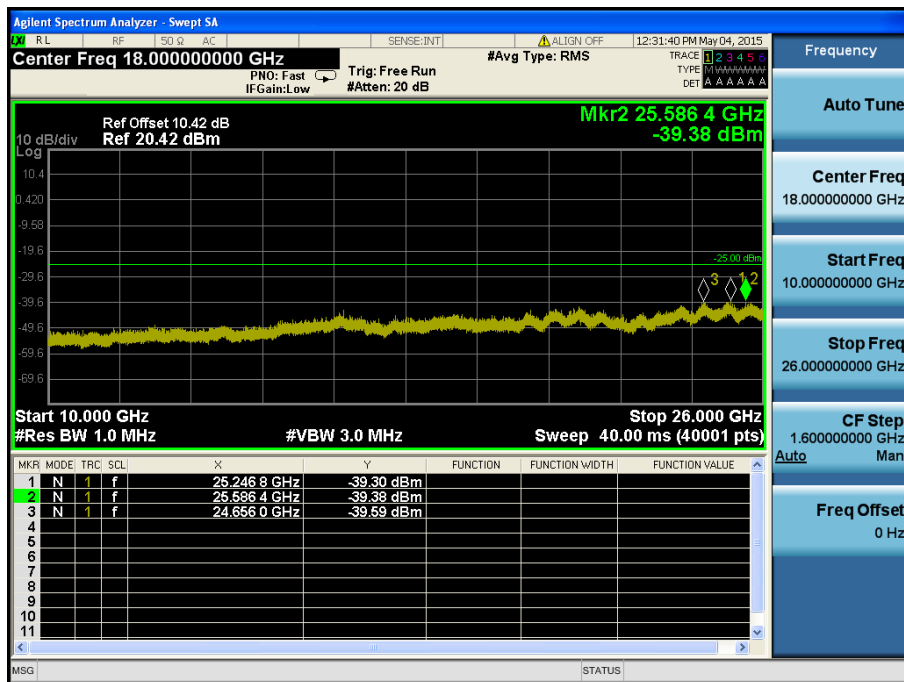

LTE Band 7 / 15MHz / 16QAM - RB Size/Offset (1/74) – High Channel

LTE Band 7 / 15MHz / 16QAM - RB Size/Offset (1/74) – High Channel

LTE Band 7 / 10MHz / QPSK - RB Size/Offset (1/49) – Low Channel

LTE Band 7 / 10MHz / QPSK - RB Size/Offset (1/49) – Low Channel

LTE Band 7 / 10MHz / QPSK - RB Size/Offset (1/49) – Mid Channel

LTE Band 7 / 10MHz / QPSK - RB Size/Offset (1/49) – Mid Channel

LTE Band 7 / 10MHz / QPSK - RB Size/Offset (1/49) – High Channel

LTE Band 7 / 10MHz / QPSK - RB Size/Offset (1/49) – High Channel

LTE Band 7 / 5MHz / QPSK - RB Size/Offset (1/0) – Low Channel

LTE Band 7 / 5MHz / QPSK - RB Size/Offset (1/0) – Low Channel

LTE Band 7 / 5MHz / 16QAM - RB Size/Offset (12/6) – Mid Channel

LTE Band 7 / 5MHz / 16QAM - RB Size/Offset (12/6) – Mid Channel