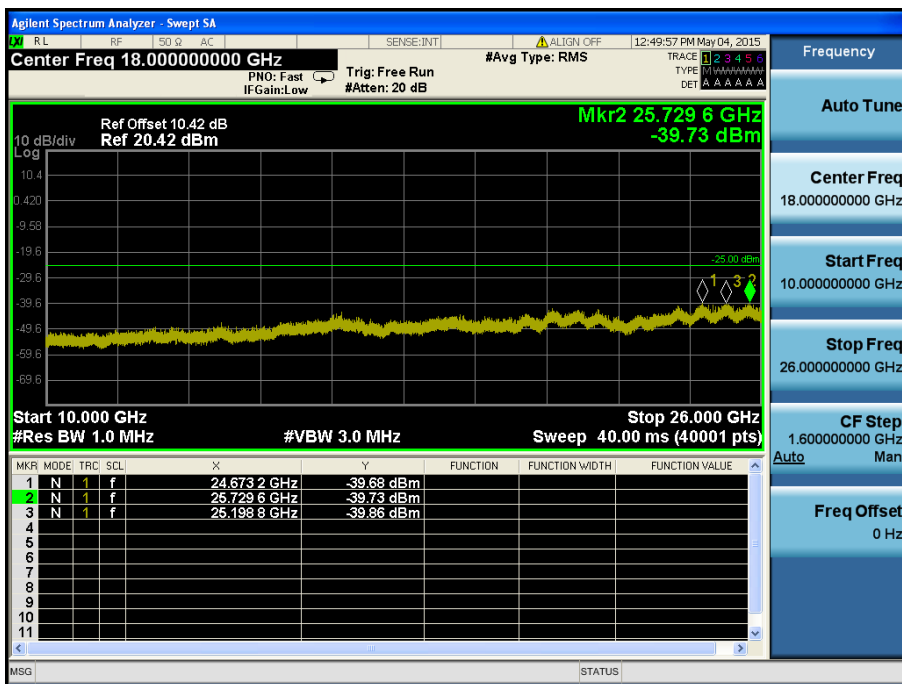

LTE Band 7 / 10MHz / QPSK - RB Size/Offset (1/49) – Mid Channel

LTE Band 7 / 10MHz / QPSK - RB Size/Offset (1/49) – Mid Channel

LTE Band 7 / 10MHz / QPSK - RB Size/Offset (1/49) – High Channel

LTE Band 7 / 10MHz / QPSK - RB Size/Offset (1/49) – High Channel

LTE Band 7 / 5MHz / QPSK - RB Size/Offset (1/0) – Low Channel

LTE Band 7 / 5MHz / QPSK - RB Size/Offset (1/0) – Low Channel

LTE Band 7 / 5MHz / 16QAM - RB Size/Offset (12/6) – Mid Channel

LTE Band 7 / 5MHz / 16QAM - RB Size/Offset (12/6) – Mid Channel

LTE Band 7 / 5MHz / QPSK - RB Size/Offset (1/24) – High Channel

LTE Band 7 / 5MHz / QPSK - RB Size/Offset (1/24) – High Channel