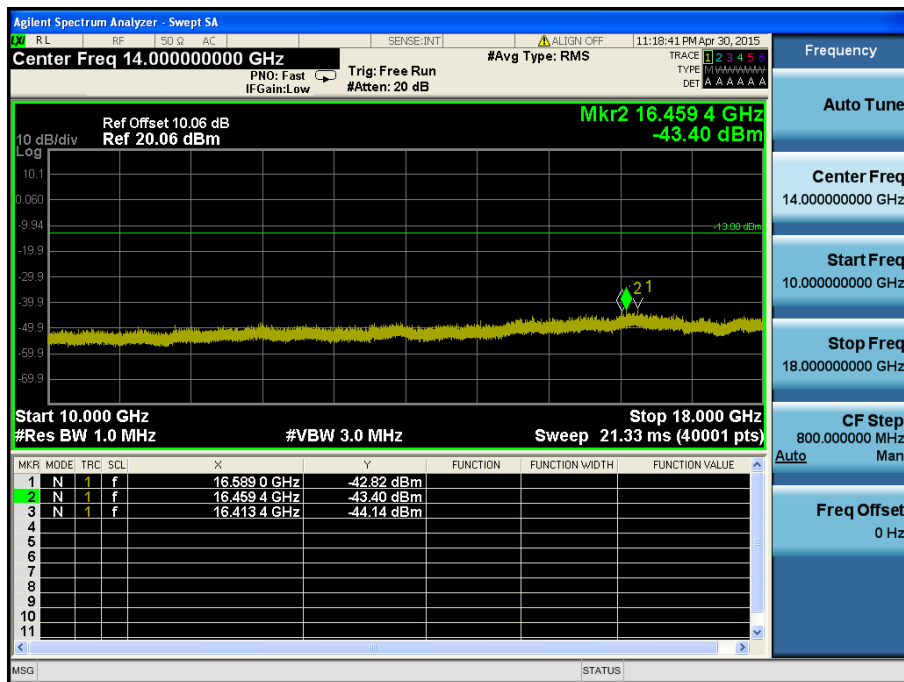

LTE Band 4 / 10MHz / 16QAM - RB Size/Offset (25/12) – Low Channel

LTE Band 4 / 10MHz / 16QAM - RB Size/Offset (25/12) – Low Channel

LTE Band 4 / 10MHz / QPSK - RB Size/Offset (25/12) – Mid Channel

LTE Band 4 / 10MHz / QPSK - RB Size/Offset (25/12) – Mid Channel

LTE Band 4 / 10MHz / 16QAM - RB Size/Offset (50/0) – High Channel

LTE Band 4 / 10MHz / 16QAM - RB Size/Offset (50/0) – High Channel

LTE Band 4 / 5MHz / QPSK - RB Size/Offset (25/0) – Low Channel

LTE Band 4 / 5MHz / QPSK - RB Size/Offset (25/0) – Low Channel

LTE Band 4 / 5MHz / 16QAM - RB Size/Offset (12/6) – Mid Channel

LTE Band 4 / 5MHz / 16QAM - RB Size/Offset (12/6) – Mid Channel

LTE Band 4 / 5MHz / 16QAM - RB Size/Offset (12/13) – High Channel

LTE Band 4 / 5MHz / 16QAM - RB Size/Offset (12/13) – High Channel