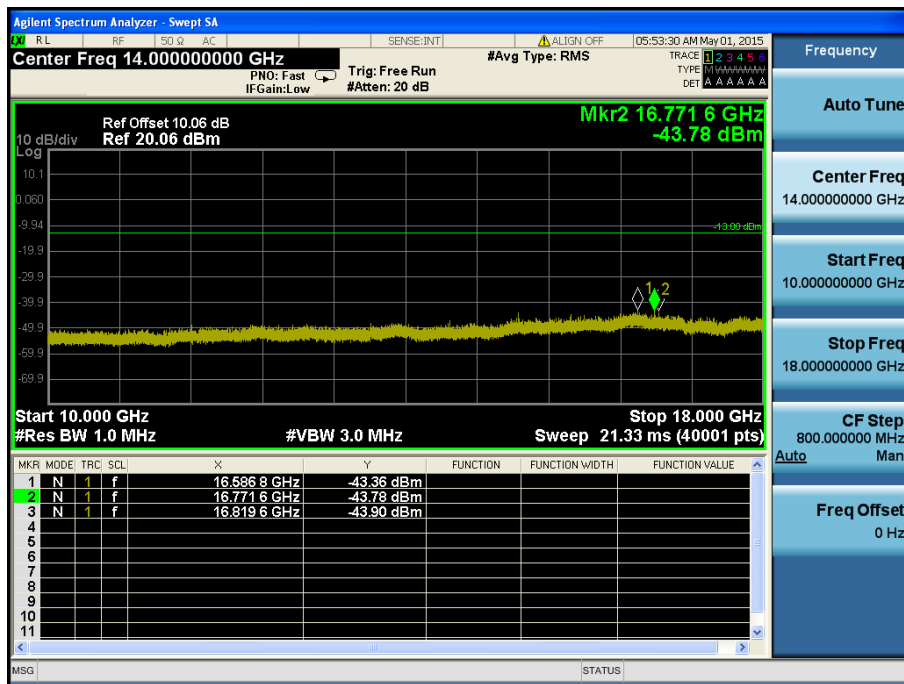

LTE Band 4 / 10MHz / 16QAM - RB Size/Offset (50/0) – High Channel

LTE Band 4 / 10MHz / 16QAM - RB Size/Offset (50/0) – High Channel

LTE Band 4 / 5MHz / QPSK - RB Size/Offset (25/0) – Low Channel

LTE Band 4 / 5MHz / QPSK - RB Size/Offset (25/0) – Low Channel

LTE Band 4 / 5MHz / 16QAM - RB Size/Offset (12/6) – Mid Channel

LTE Band 4 / 5MHz / 16QAM - RB Size/Offset (12/6) – Mid Channel

LTE Band 4 / 5MHz / 16QAM - RB Size/Offset (12/13) – High Channel

LTE Band 4 / 5MHz / 16QAM - RB Size/Offset (12/13) – High Channel

LTE Band 4 / 3MHz / QPSK - RB Size/Offset (1/14) – Low Channel

LTE Band 4 / 3MHz / QPSK - RB Size/Offset (1/14) – Low Channel

LTE Band 4 / 3MHz / 16QAM - RB Size/Offset (1/7) – Mid Channel

LTE Band 4 / 3MHz / 16QAM - RB Size/Offset (1/7) – Mid Channel