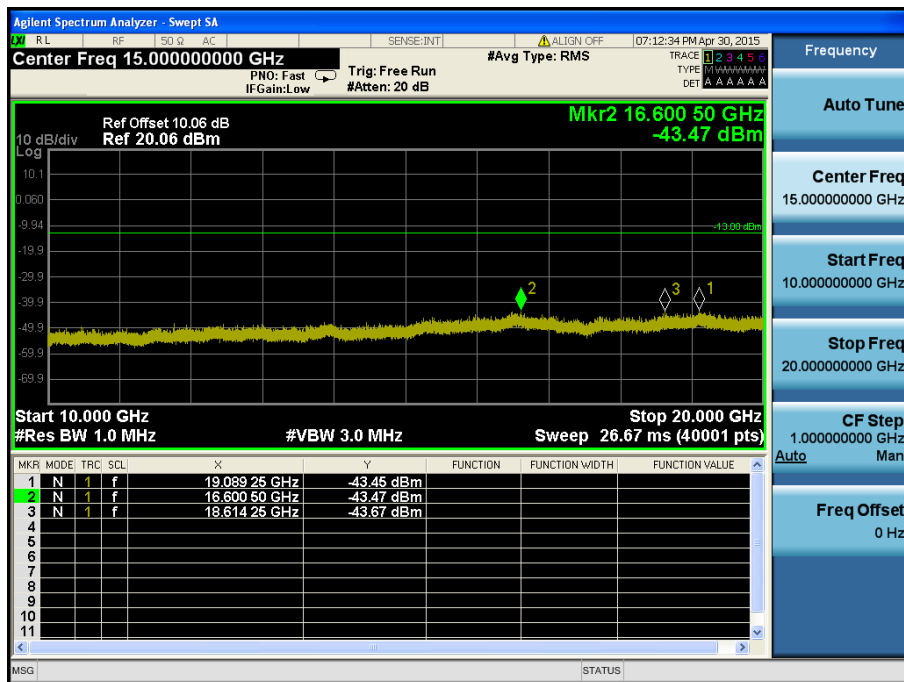

LTE Band 2 / 15MHz / QPSK - RB Size/Offset (1/74) – Low Channel

LTE Band 2 / 15MHz / QPSK - RB Size/Offset (1/0) – Mid Channel

LTE Band 2 / 15MHz / QPSK - RB Size/Offset (1/0) – Mid Channel

LTE Band 2 / 15MHz / 16QAM - RB Size/Offset (75/0) – High Channel

LTE Band 2 / 15MHz / 16QAM - RB Size/Offset (75/0) – High Channel

LTE Band 2 / 10MHz / QPSK - RB Size/Offset (1/25) – Low Channel

LTE Band 2 / 10MHz / QPSK - RB Size/Offset (1/25) – Low Channel

LTE Band 2 / 10MHz / 16QAM - RB Size/Offset (1/0) – Mid Channel

LTE Band 2 / 10MHz / 16QAM - RB Size/Offset (1/0) – Mid Channel

LTE Band 2 / 10MHz / 16QAM - RB Size/Offset (1/0) – High Channel

LTE Band 2 / 10MHz / 16QAM - RB Size/Offset (1/0) – High Channel

LTE Band 2 / 5MHz / 16QAM - RB Size/Offset (1/24) – Low Channel