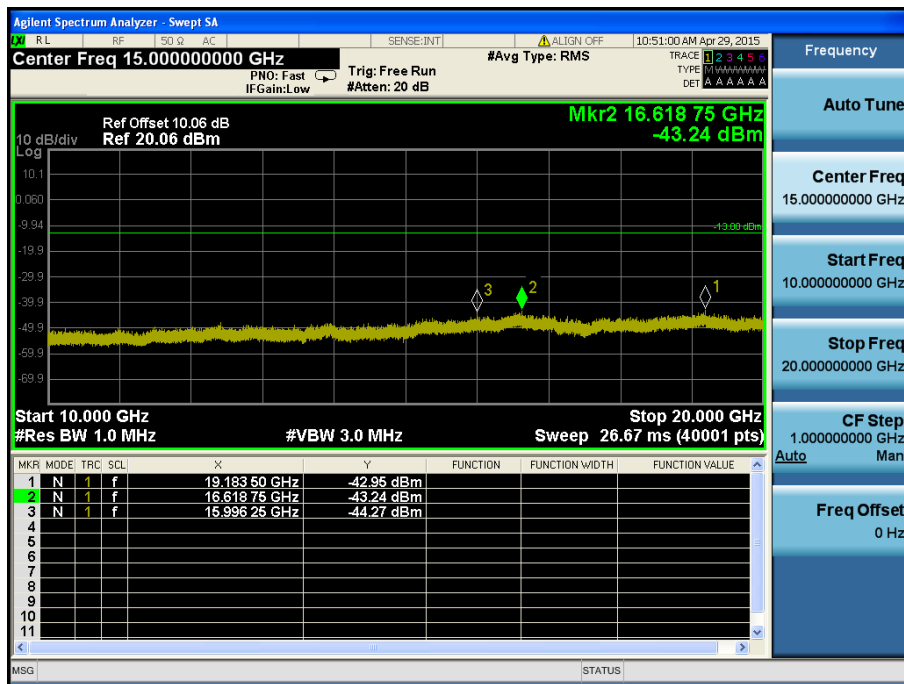

LTE Band 2 / 5MHz / 16QAM - RB Size/Offset (1/24) – Low Channel

LTE Band 2 / 5MHz / QPSK - RB Size/Offset (1/24) – Mid Channel

LTE Band 2 / 5MHz / QPSK - RB Size/Offset (1/24) – Mid Channel

LTE Band 2 / 5MHz / 16QAM - RB Size/Offset (12/13) – High Channel

LTE Band 2 / 5MHz / 16QAM - RB Size/Offset (12/13) – High Channel

LTE Band 2 / 3MHz / QPSK - RB Size/Offset (1/0) – Low Channel

LTE Band 2 / 3MHz / QPSK - RB Size/Offset (1/0) – Low Channel

LTE Band 2 / 3MHz / QPSK - RB Size/Offset (1/7) – Mid Channel