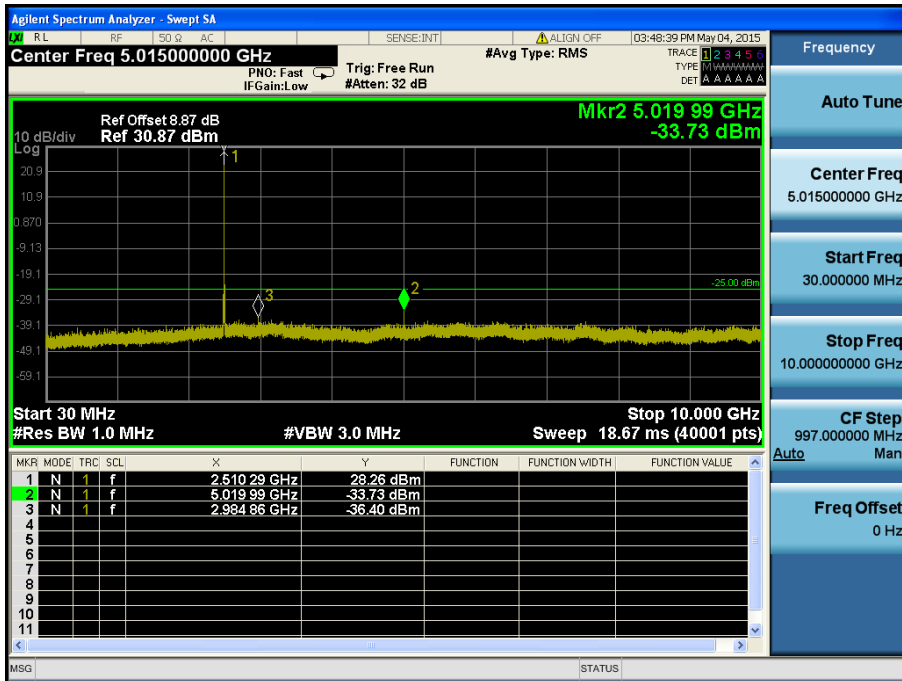

LTE Band 2 / 3MHz / QPSK - RB Size/Offset (1/7) – Mid Channel

LTE Band 2 / 3MHz / 16QAM - RB Size/Offset (8/7) – High Channel

LTE Band 2 / 3MHz / 16QAM - RB Size/Offset (8/7) – High Channel

LTE Band 2 / 1.4MHz / 16QAM - RB Size/Offset (6/0) – Low Channel

LTE Band 2 / 1.4MHz / 16QAM - RB Size/Offset (6/0) – Low Channel

LTE Band 2 / 1.4MHz / QPSK - RB Size/Offset (3/0) – Mid Channel

LTE Band 2 / 1.4MHz / QPSK - RB Size/Offset (3/0) – Mid Channel

LTE Band 2 / 1.4MHz / QPSK - RB Size/Offset (6/0) – High Channel

LTE Band 2 / 1.4MHz / QPSK - RB Size/Offset (6/0) – High Channel

8.4.5 LTE Band 7

LTE Band 7 / 20MHz / 16QAM - RB Size/Offset (1/50) – Low Channel

LTE Band 7 / 20MHz / 16QAM - RB Size/Offset (1/50) – Low Channel