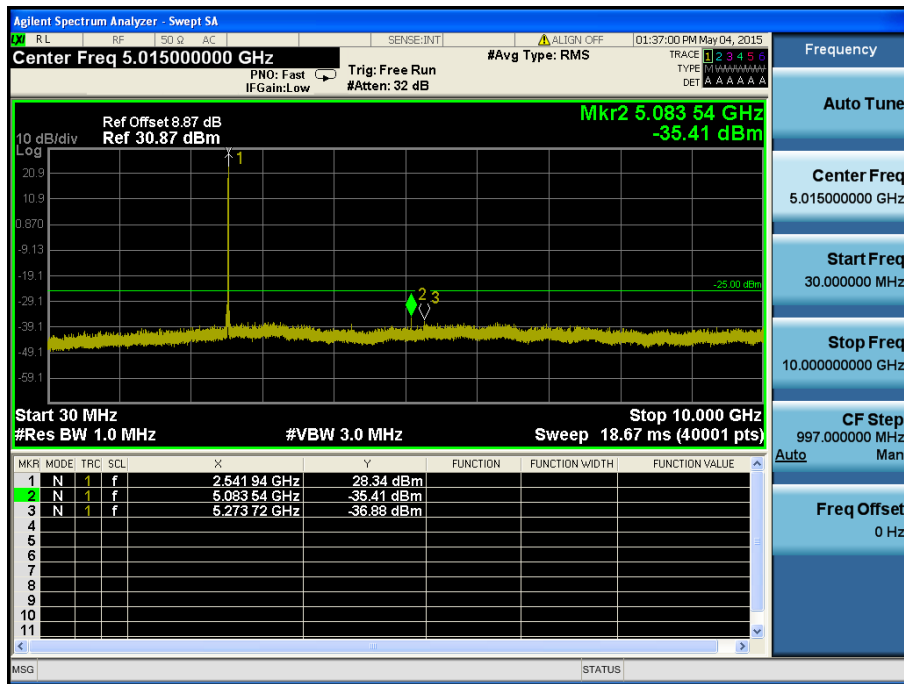

LTE Band 7 / 15MHz / QPSK - RB Size/Offset (1/74) – Mid Channel