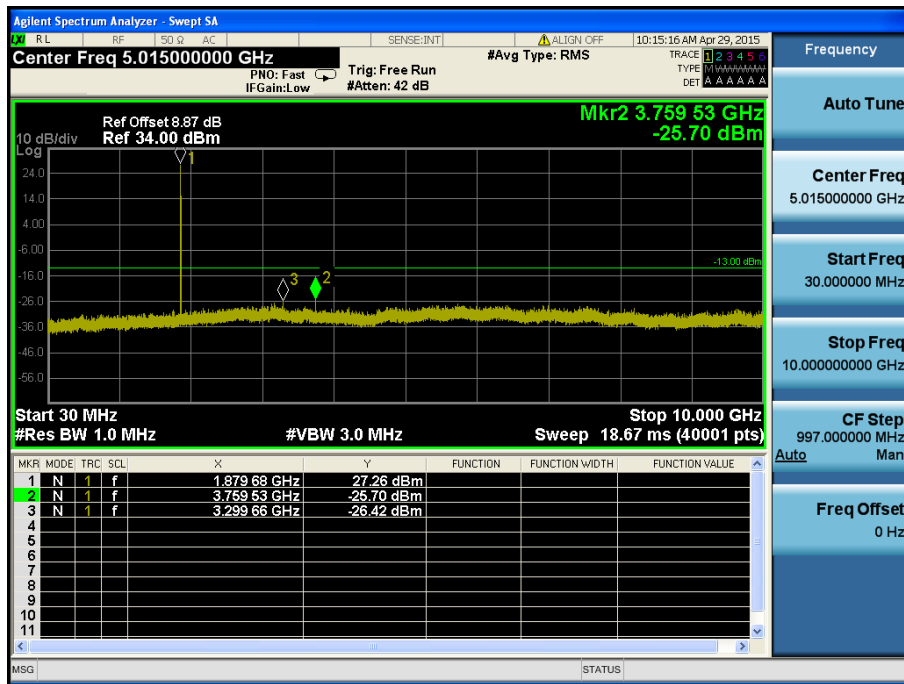

LTE Band 2 / 3MHz / QPSK - RB Size/Offset (1/7) – Mid Channel

LTE Band 2 / 3MHz / 16QAM - RB Size/Offset (8/7) – High Channel

LTE Band 2 / 3MHz / 16QAM - RB Size/Offset (8/7) – High Channel

LTE Band 2 / 1.4MHz / 16QAM - RB Size/Offset (6/0) – Low Channel

LTE Band 2 / 1.4MHz / 16QAM - RB Size/Offset (6/0) – Low Channel

LTE Band 2 / 1.4MHz / QPSK - RB Size/Offset (3/0) – Mid Channel

LTE Band 2 / 1.4MHz / QPSK - RB Size/Offset (3/0) – Mid Channel

LTE Band 2 / 1.4MHz / QPSK - RB Size/Offset (6/0) – High Channel