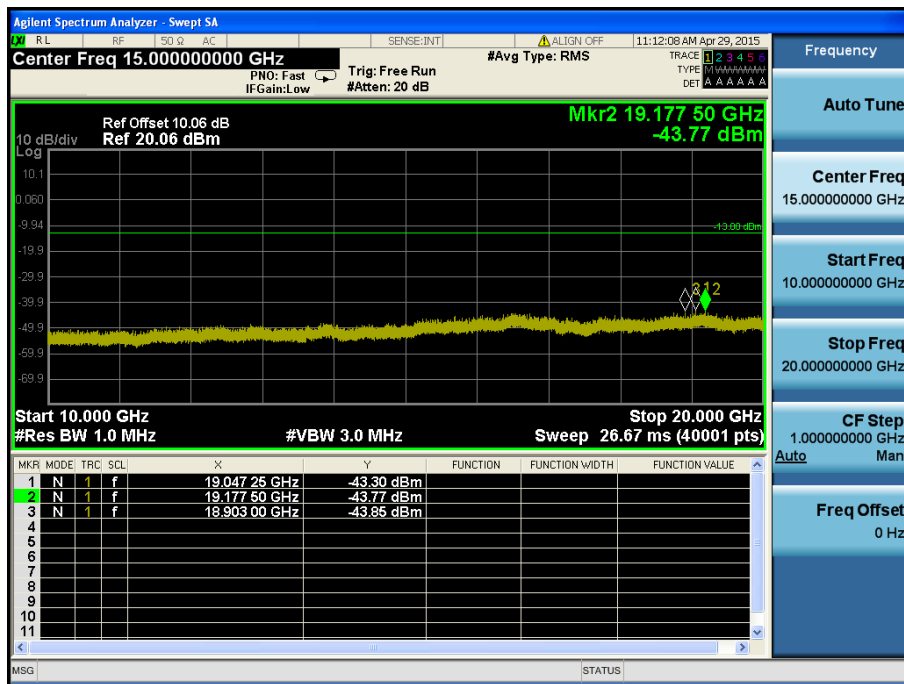

LTE Band 2 / 5MHz / 16QAM - RB Size/Offset (12/13) – High Channel

LTE Band 2 / 3MHz / QPSK - RB Size/Offset (1/0) – Low Channel

LTE Band 2 / 3MHz / QPSK - RB Size/Offset (1/0) – Low Channel

LTE Band 2 / 3MHz / QPSK - RB Size/Offset (1/7) – Mid Channel

LTE Band 2 / 3MHz / QPSK - RB Size/Offset (1/7) – Mid Channel

LTE Band 2 / 3MHz / 16QAM - RB Size/Offset (8/7) – High Channel

LTE Band 2 / 3MHz / 16QAM - RB Size/Offset (8/7) – High Channel

LTE Band 2 / 1.4MHz / 16QAM - RB Size/Offset (6/0) – Low Channel