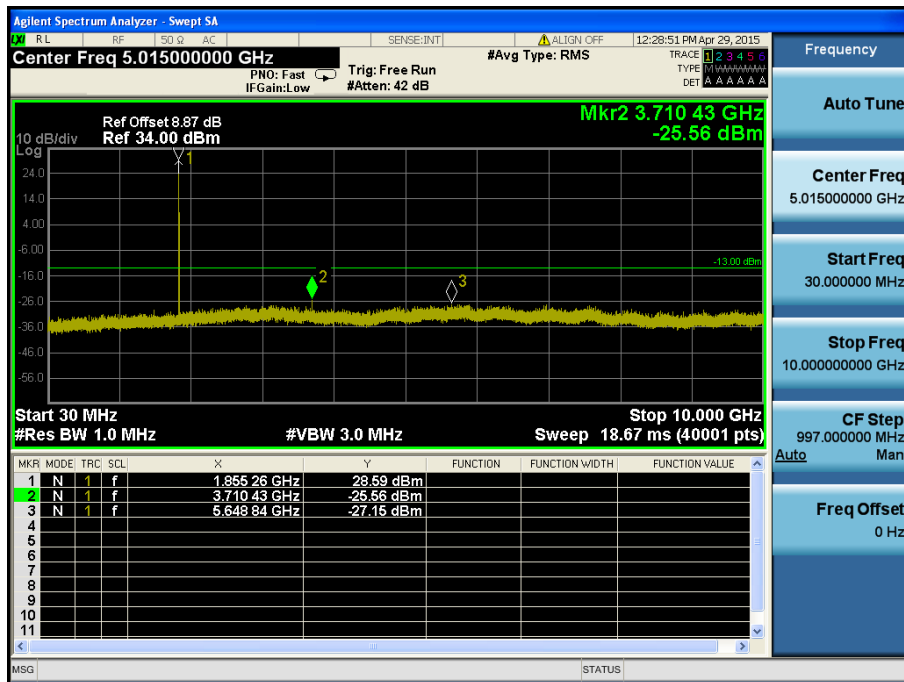

LTE Band 2 / 20MHz / 16QAM - RB Size/Offset (1/0) – Mid Channel

LTE Band 2 / 20MHz / 16QAM - RB Size/Offset (1/0) – High Channel

LTE Band 2 / 20MHz / 16QAM - RB Size/Offset (1/0) – High Channel

LTE Band 2 / 15MHz / QPSK - RB Size/Offset (1/74) – Low Channel

LTE Band 2 / 15MHz / QPSK - RB Size/Offset (1/74) – Low Channel

LTE Band 2 / 15MHz / QPSK - RB Size/Offset (1/0) – Mid Channel

LTE Band 2 / 15MHz / QPSK - RB Size/Offset (1/0) – Mid Channel

LTE Band 2 / 15MHz / 16QAM - RB Size/Offset (75/0) – High Channel

LTE Band 2 / 15MHz / 16QAM - RB Size/Offset (75/0) – High Channel

LTE Band 2 / 10MHz / QPSK - RB Size/Offset (1/25) – Low Channel

LTE Band 2 / 10MHz / QPSK - RB Size/Offset (1/25) – Low Channel

LTE Band 2 / 10MHz / 16QAM - RB Size/Offset (1/0) – Mid Channel