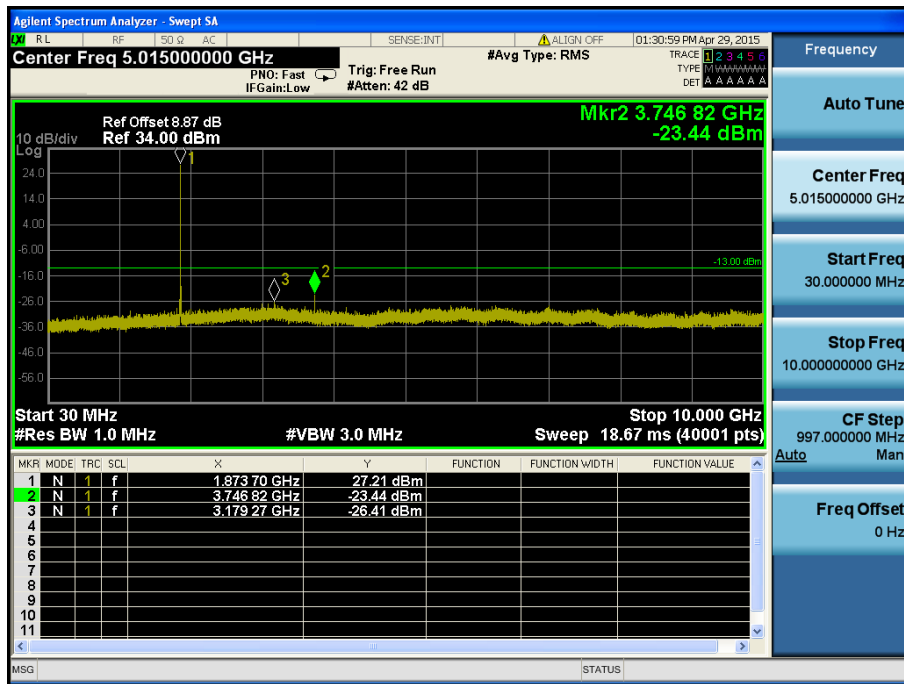

LTE Band 2 / 20MHz / 16QAM - RB Size/Offset (1/0) – Mid Channel

LTE Band 2 / 20MHz / 16QAM - RB Size/Offset (1/0) – High Channel

LTE Band 2 / 20MHz / 16QAM - RB Size/Offset (1/0) – High Channel

LTE Band 2 / 15MHz / QPSK - RB Size/Offset (1/74) – Low Channel

LTE Band 2 / 15MHz / QPSK - RB Size/Offset (1/74) – Low Channel

LTE Band 2 / 15MHz / QPSK - RB Size/Offset (1/0) – Mid Channel

LTE Band 2 / 15MHz / QPSK - RB Size/Offset (1/0) – Mid Channel

LTE Band 2 / 15MHz / 16QAM - RB Size/Offset (75/0) – High Channel