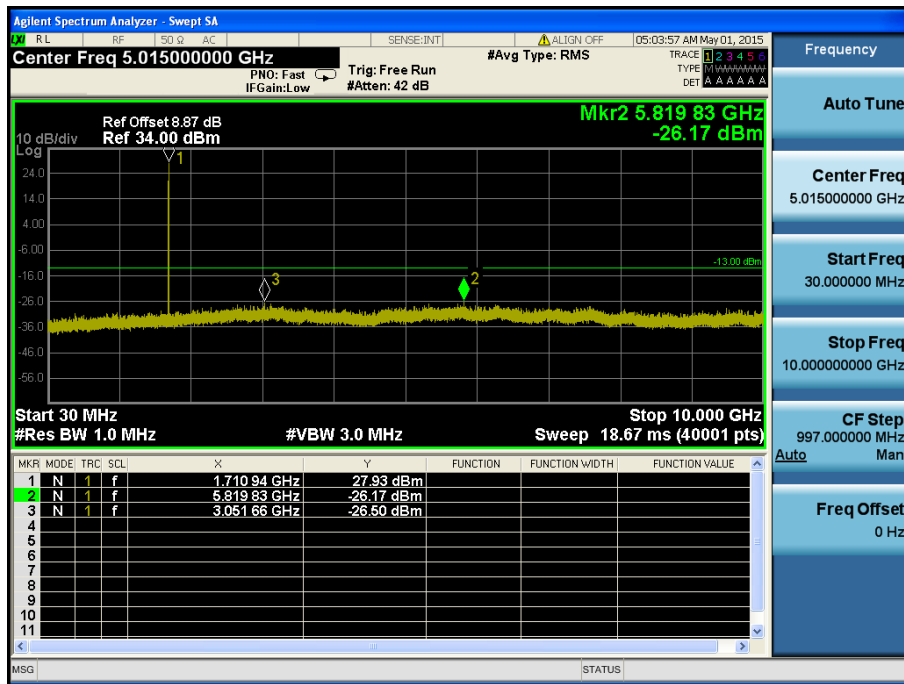

LTE Band 4 / 3MHz / QPSK - RB Size/Offset (1/14) – Low Channel

LTE Band 4 / 3MHz / QPSK - RB Size/Offset (1/14) – Low Channel

LTE Band 4 / 3MHz / 16QAM - RB Size/Offset (1/7) – Mid Channel

LTE Band 4 / 3MHz / 16QAM - RB Size/Offset (1/7) – Mid Channel

LTE Band 4 / 3MHz / 16QAM - RB Size/Offset (1/0) – High Channel

LTE Band 4 / 3MHz / 16QAM - RB Size/Offset (1/0) – High Channel

LTE Band 4 / 1.4MHz / QPSK - RB Size/Offset (1/2) – Low Channel

LTE Band 4 / 1.4MHz / QPSK - RB Size/Offset (1/2) – Low Channel