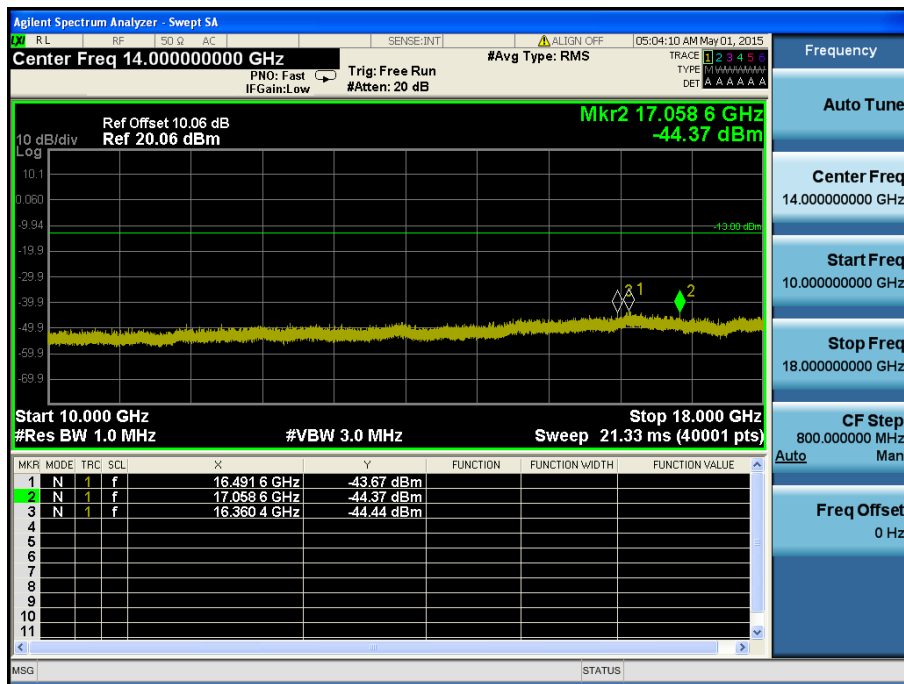

LTE Band 4 / 3MHz / QPSK - RB Size/Offset (1/14) – Low Channel

LTE Band 4 / 3MHz / QPSK - RB Size/Offset (1/14) – Low Channel

LTE Band 4 / 3MHz / 16QAM - RB Size/Offset (1/7) – Mid Channel

LTE Band 4 / 3MHz / 16QAM - RB Size/Offset (1/7) – Mid Channel

LTE Band 4 / 3MHz / 16QAM - RB Size/Offset (1/0) – High Channel

LTE Band 4 / 3MHz / 16QAM - RB Size/Offset (1/0) – High Channel

LTE Band 4 / 1.4MHz / QPSK - RB Size/Offset (1/2) – Low Channel

LTE Band 4 / 1.4MHz / QPSK - RB Size/Offset (1/2) – Low Channel