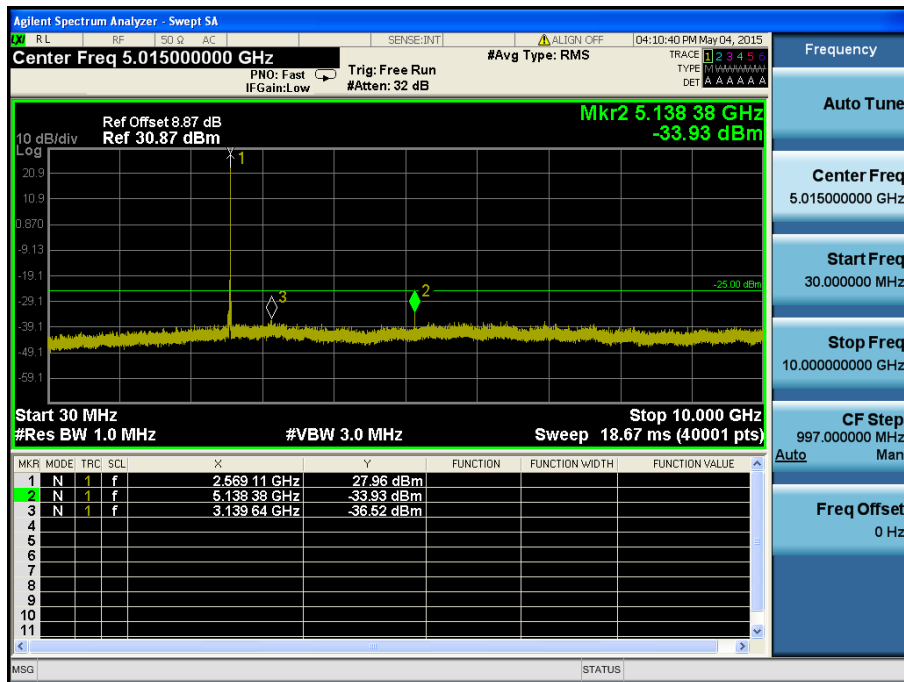

LTE Band 2 / 1.4MHz / 16QAM - RB Size/Offset (6/0) – Low Channel

LTE Band 2 / 1.4MHz / QPSK - RB Size/Offset (3/0) – Mid Channel

LTE Band 2 / 1.4MHz / QPSK - RB Size/Offset (3/0) – Mid Channel

LTE Band 2 / 1.4MHz / QPSK - RB Size/Offset (6/0) – High Channel

LTE Band 2 / 1.4MHz / QPSK - RB Size/Offset (6/0) – High Channel

8.4.5 LTE Band 7

LTE Band 7 / 20MHz / 16QAM - RB Size/Offset (1/50) – Low Channel

LTE Band 7 / 20MHz / 16QAM - RB Size/Offset (1/50) – Low Channel

LTE Band 7 / 20MHz / 16QAM - RB Size/Offset (1/0) – Mid Channel

LTE Band 7 / 20MHz / 16QAM - RB Size/Offset (1/0) – Mid Channel

LTE Band 7 / 20MHz / 16QAM - RB Size/Offset (1/99) – High Channel

LTE Band 7 / 20MHz / 16QAM - RB Size/Offset (1/99) – High Channel