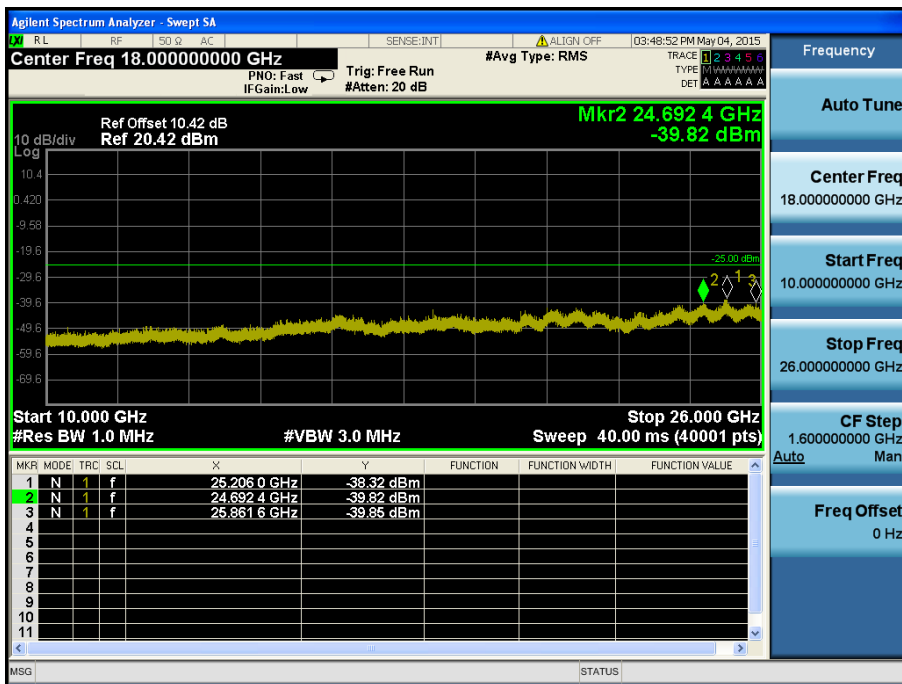

LTE Band 2 / 3MHz / QPSK - RB Size/Offset (1/7) – Mid Channel

LTE Band 2 / 3MHz / 16QAM - RB Size/Offset (8/7) – High Channel

LTE Band 2 / 3MHz / 16QAM - RB Size/Offset (8/7) – High Channel

LTE Band 2 / 1.4MHz / 16QAM - RB Size/Offset (6/0) – Low Channel

LTE Band 2 / 1.4MHz / 16QAM - RB Size/Offset (6/0) – Low Channel

LTE Band 2 / 1.4MHz / QPSK - RB Size/Offset (3/0) – Mid Channel

LTE Band 2 / 1.4MHz / QPSK - RB Size/Offset (3/0) – Mid Channel

LTE Band 2 / 1.4MHz / QPSK - RB Size/Offset (6/0) – High Channel

LTE Band 2 / 1.4MHz / QPSK - RB Size/Offset (6/0) – High Channel

8.4.5 LTE Band 7

LTE Band 7 / 20MHz / 16QAM - RB Size/Offset (1/50) – Low Channel

LTE Band 7 / 20MHz / 16QAM - RB Size/Offset (1/50) – Low Channel