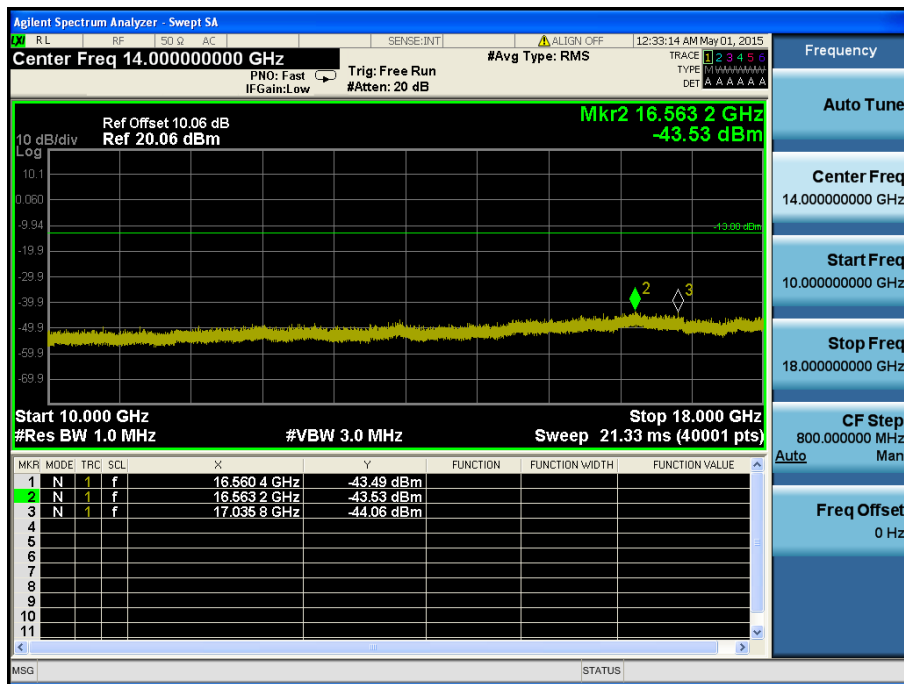

LTE Band 4 / 15MHz / 16QAM - RB Size/Offset (75/0) – Mid Channel

LTE Band 4 / 15MHz / 16QAM - RB Size/Offset (75/0) – Mid Channel

LTE Band 4 / 15MHz / QPSK - RB Size/Offset (1/0) – High Channel

LTE Band 4 / 15MHz / QPSK - RB Size/Offset (1/0) – High Channel

LTE Band 4 / 10MHz / 16QAM - RB Size/Offset (25/12) – Low Channel

LTE Band 4 / 10MHz / 16QAM - RB Size/Offset (25/12) – Low Channel

LTE Band 4 / 10MHz / QPSK - RB Size/Offset (25/12) – Mid Channel

LTE Band 4 / 10MHz / QPSK - RB Size/Offset (25/12) – Mid Channel

LTE Band 4 / 10MHz / 16QAM - RB Size/Offset (50/0) – High Channel

LTE Band 4 / 10MHz / 16QAM - RB Size/Offset (50/0) – High Channel

LTE Band 4 / 5MHz / QPSK - RB Size/Offset (25/0) – Low Channel

LTE Band 4 / 5MHz / QPSK - RB Size/Offset (25/0) – Low Channel