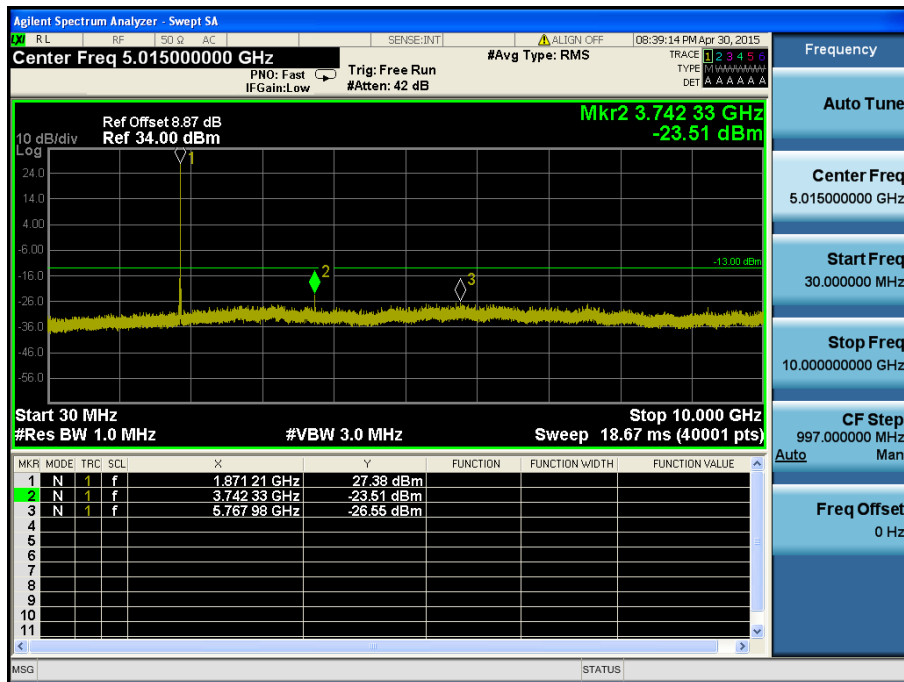

LTE Band 4 / 1.4MHz / 16QAM - RB Size/Offset (1/5) – Mid Channel

LTE Band 4 / 1.4MHz / 16QAM - RB Size/Offset (1/5) – Mid Channel

LTE Band 4 / 1.4MHz / 16QAM - RB Size/Offset (1/5) – High Channel

LTE Band 4 / 1.4MHz / 16QAM - RB Size/Offset (1/5) – High Channel

8.4.4 LTE Band 2

LTE Band 2 / 20MHz / 16QAM - RB Size/Offset (1/50) – Low Channel

LTE Band 2 / 20MHz / 16QAM - RB Size/Offset (1/50) – Low Channel

LTE Band 2 / 20MHz / 16QAM - RB Size/Offset (1/0) – Mid Channel