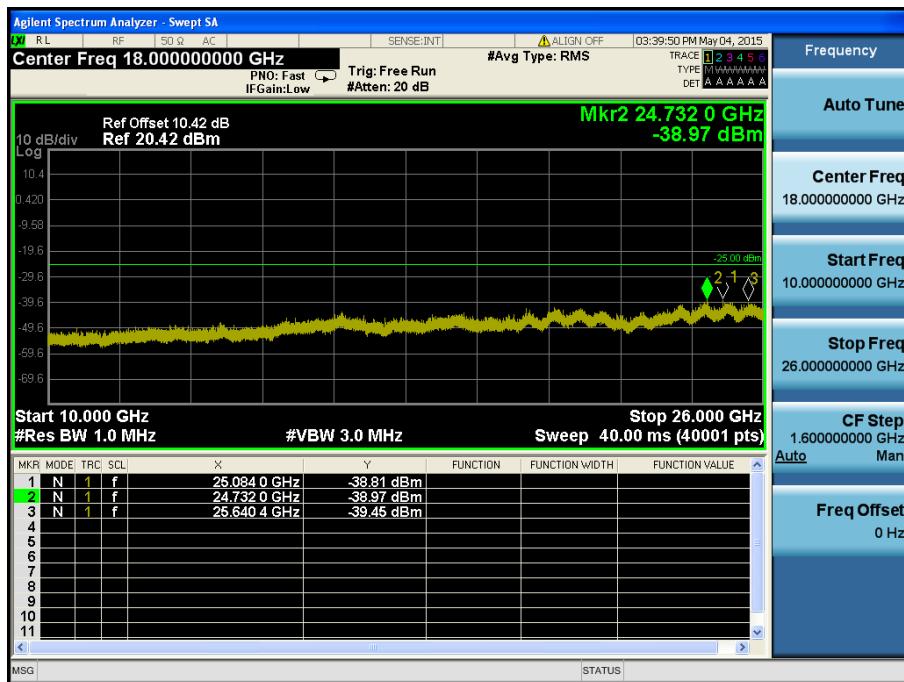

LTE Band 7 / 20MHz / 16QAM - RB Size/Offset (1/0) – Mid Channel

LTE Band 7 / 20MHz / 16QAM - RB Size/Offset (1/0) – Mid Channel

LTE Band 7 / 20MHz / 16QAM - RB Size/Offset (1/99) – High Channel

LTE Band 7 / 20MHz / 16QAM - RB Size/Offset (1/99) – High Channel

LTE Band 7 / 15MHz / 16QAM - RB Size/Offset (1/0) – Low Channel

LTE Band 7 / 15MHz / 16QAM - RB Size/Offset (1/0) – Low Channel

LTE Band 7 / 15MHz / QPSK - RB Size/Offset (1/74) – Mid Channel

LTE Band 7 / 15MHz / QPSK - RB Size/Offset (1/74) – Mid Channel

LTE Band 7 / 15MHz / 16QAM - RB Size/Offset (1/74) – High Channel

LTE Band 7 / 15MHz / 16QAM - RB Size/Offset (1/74) – High Channel

LTE Band 7 / 10MHz / QPSK - RB Size/Offset (1/49) – Low Channel

LTE Band 7 / 10MHz / QPSK - RB Size/Offset (1/49) – Low Channel