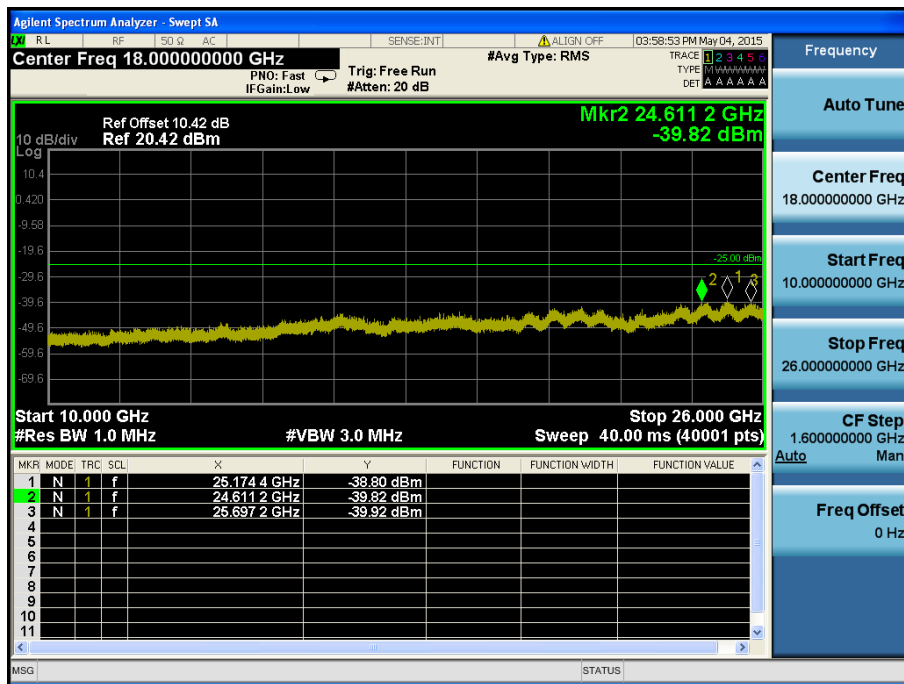

LTE Band 2 / 1.4MHz / 16QAM - RB Size/Offset (6/0) – Low Channel

LTE Band 2 / 1.4MHz / QPSK - RB Size/Offset (3/0) – Mid Channel

LTE Band 2 / 1.4MHz / QPSK - RB Size/Offset (3/0) – Mid Channel

LTE Band 2 / 1.4MHz / QPSK - RB Size/Offset (6/0) – High Channel

LTE Band 2 / 1.4MHz / QPSK - RB Size/Offset (6/0) – High Channel

8.4.5 LTE Band 7

LTE Band 7 / 20MHz / 16QAM - RB Size/Offset (1/50) – Low Channel

LTE Band 7 / 20MHz / 16QAM - RB Size/Offset (1/50) – Low Channel

LTE Band 7 / 20MHz / 16QAM - RB Size/Offset (1/0) – Mid Channel

LTE Band 7 / 20MHz / 16QAM - RB Size/Offset (1/0) – Mid Channel

LTE Band 7 / 20MHz / 16QAM - RB Size/Offset (1/99) – High Channel

LTE Band 7 / 20MHz / 16QAM - RB Size/Offset (1/99) – High Channel