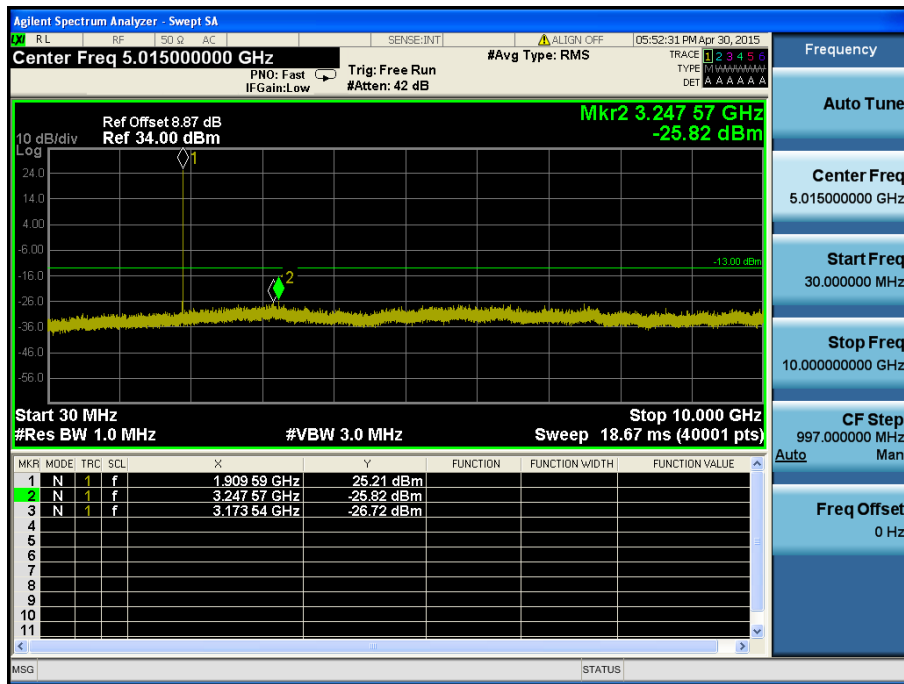

LTE Band 2 / 5MHz / 16QAM - RB Size/Offset (12/13) – High Channel

LTE Band 2 / 3MHz / QPSK - RB Size/Offset (1/0) – Low Channel

LTE Band 2 / 3MHz / QPSK - RB Size/Offset (1/0) – Low Channel

LTE Band 2 / 3MHz / QPSK - RB Size/Offset (1/7) – Mid Channel

LTE Band 2 / 3MHz / QPSK - RB Size/Offset (1/7) – Mid Channel

LTE Band 2 / 3MHz / 16QAM - RB Size/Offset (8/7) – High Channel

LTE Band 2 / 3MHz / 16QAM - RB Size/Offset (8/7) – High Channel

LTE Band 2 / 1.4MHz / 16QAM - RB Size/Offset (6/0) – Low Channel