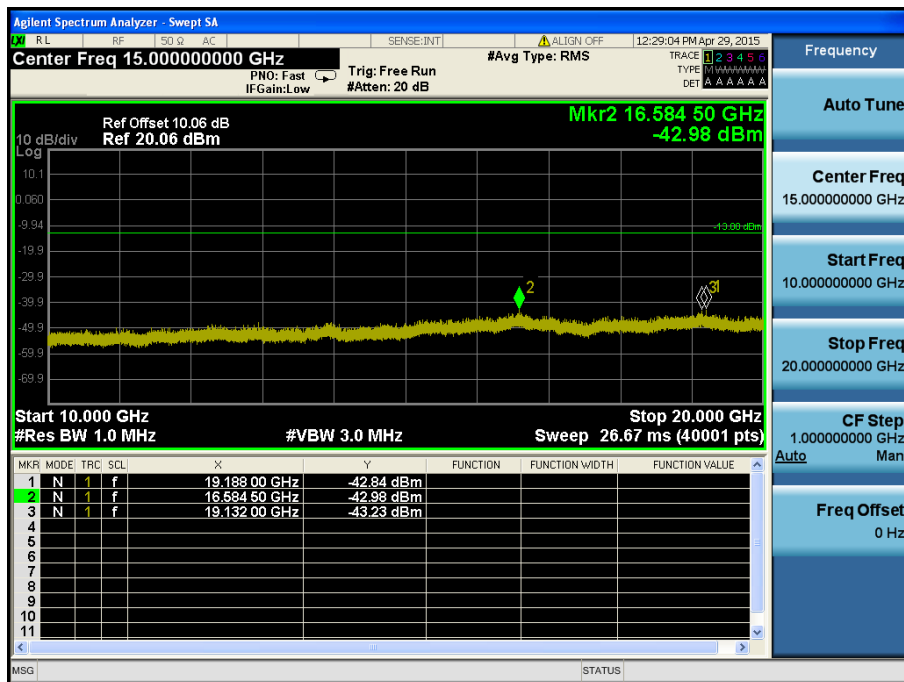

LTE Band 2 / 20MHz / 16QAM - RB Size/Offset (1/0) – Mid Channel

LTE Band 2 / 20MHz / 16QAM - RB Size/Offset (1/0) – High Channel

LTE Band 2 / 20MHz / 16QAM - RB Size/Offset (1/0) – High Channel

LTE Band 2 / 15MHz / QPSK - RB Size/Offset (1/74) – Low Channel

LTE Band 2 / 15MHz / QPSK - RB Size/Offset (1/74) – Low Channel

LTE Band 2 / 15MHz / QPSK - RB Size/Offset (1/0) – Mid Channel

LTE Band 2 / 15MHz / QPSK - RB Size/Offset (1/0) – Mid Channel

LTE Band 2 / 15MHz / 16QAM - RB Size/Offset (75/0) – High Channel

LTE Band 2 / 15MHz / 16QAM - RB Size/Offset (75/0) – High Channel

LTE Band 2 / 10MHz / QPSK - RB Size/Offset (1/25) – Low Channel

LTE Band 2 / 10MHz / QPSK - RB Size/Offset (1/25) – Low Channel

LTE Band 2 / 10MHz / 16QAM - RB Size/Offset (1/0) – Mid Channel