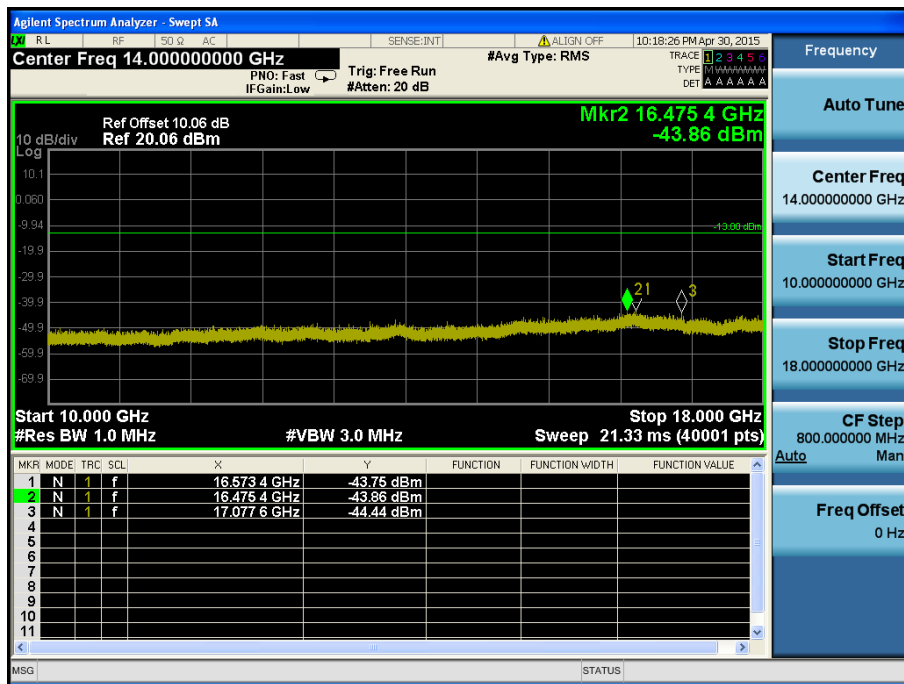

LTE Band 4 / 3MHz / QPSK - RB Size/Offset (1/14) – Low Channel

LTE Band 4 / 3MHz / QPSK - RB Size/Offset (1/14) – Low Channel

LTE Band 4 / 3MHz / 16QAM - RB Size/Offset (1/7) – Mid Channel

LTE Band 4 / 3MHz / 16QAM - RB Size/Offset (1/7) – Mid Channel

LTE Band 4 / 3MHz / 16QAM - RB Size/Offset (1/0) – High Channel

LTE Band 4 / 3MHz / 16QAM - RB Size/Offset (1/0) – High Channel

LTE Band 4 / 1.4MHz / QPSK - RB Size/Offset (1/2) – Low Channel

LTE Band 4 / 1.4MHz / QPSK - RB Size/Offset (1/2) – Low Channel