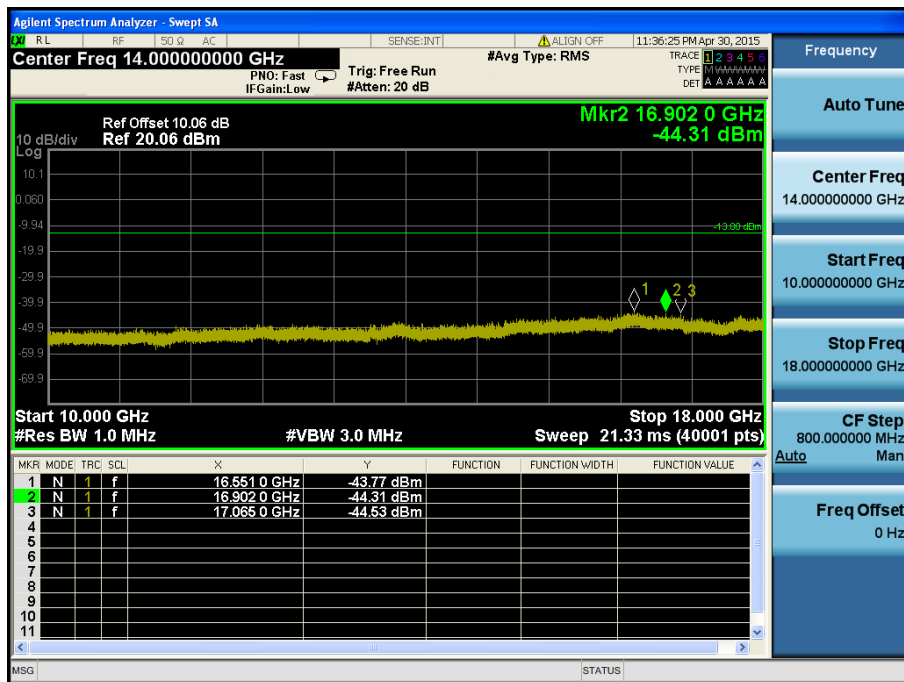

LTE Band 4 / 15MHz / 16QAM - RB Size/Offset (75/0) – Mid Channel

LTE Band 4 / 15MHz / 16QAM - RB Size/Offset (75/0) – Mid Channel

LTE Band 4 / 15MHz / QPSK - RB Size/Offset (1/0) – High Channel

LTE Band 4 / 15MHz / QPSK - RB Size/Offset (1/0) – High Channel

LTE Band 4 / 10MHz / 16QAM - RB Size/Offset (25/12) – Low Channel

LTE Band 4 / 10MHz / 16QAM - RB Size/Offset (25/12) – Low Channel

LTE Band 4 / 10MHz / QPSK - RB Size/Offset (25/12) – Mid Channel

LTE Band 4 / 10MHz / QPSK - RB Size/Offset (25/12) – Mid Channel

LTE Band 4 / 10MHz / 16QAM - RB Size/Offset (50/0) – High Channel

LTE Band 4 / 10MHz / 16QAM - RB Size/Offset (50/0) – High Channel

LTE Band 4 / 5MHz / QPSK - RB Size/Offset (25/0) – Low Channel

LTE Band 4 / 5MHz / QPSK - RB Size/Offset (25/0) – Low Channel