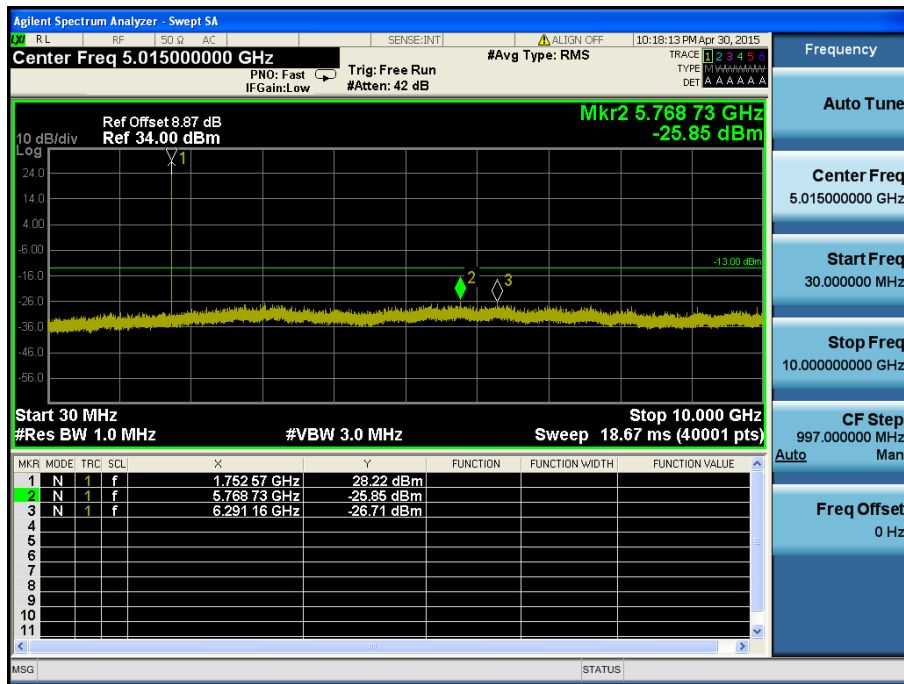

LTE Band 4 / 3MHz / QPSK - RB Size/Offset (1/14) – Low Channel

LTE Band 4 / 3MHz / QPSK - RB Size/Offset (1/14) – Low Channel

LTE Band 4 / 3MHz / 16QAM - RB Size/Offset (1/7) – Mid Channel

LTE Band 4 / 3MHz / 16QAM - RB Size/Offset (1/7) – Mid Channel

LTE Band 4 / 3MHz / 16QAM - RB Size/Offset (1/0) – High Channel

LTE Band 4 / 3MHz / 16QAM - RB Size/Offset (1/0) – High Channel

LTE Band 4 / 1.4MHz / QPSK - RB Size/Offset (1/2) – Low Channel

LTE Band 4 / 1.4MHz / QPSK - RB Size/Offset (1/2) – Low Channel