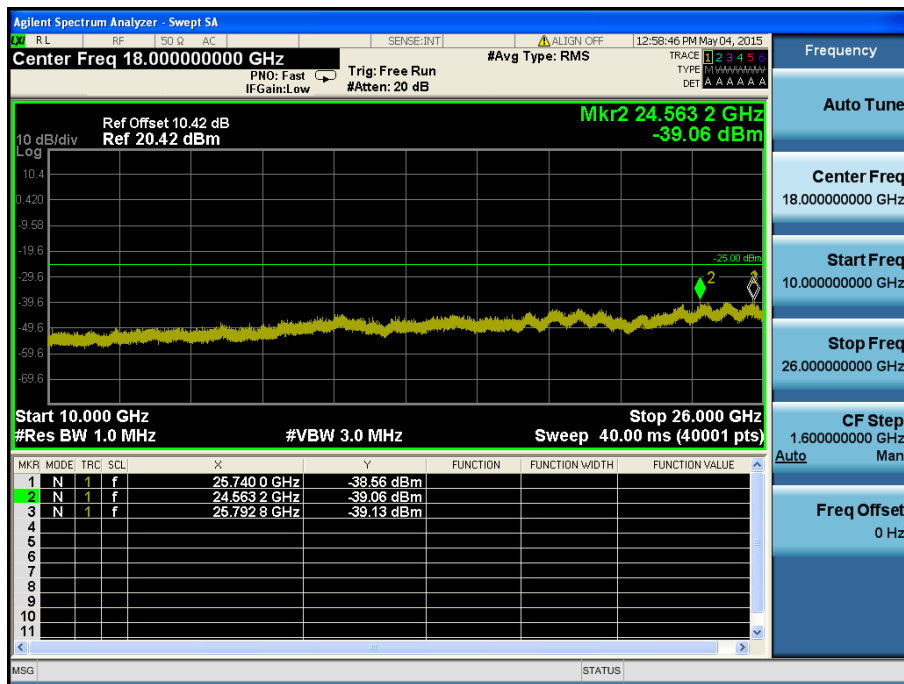

LTE Band 7 / 15MHz / 16QAM - RB Size/Offset (1/0) – Low Channel

LTE Band 7 / 15MHz / 16QAM - RB Size/Offset (1/0) – Low Channel

LTE Band 7 / 15MHz / QPSK - RB Size/Offset (1/74) – Mid Channel

LTE Band 7 / 15MHz / QPSK - RB Size/Offset (1/74) – Mid Channel

LTE Band 7 / 15MHz / 16QAM - RB Size/Offset (1/74) – High Channel

LTE Band 7 / 15MHz / 16QAM - RB Size/Offset (1/74) – High Channel

LTE Band 7 / 10MHz / QPSK - RB Size/Offset (1/49) – Low Channel

LTE Band 7 / 10MHz / QPSK - RB Size/Offset (1/49) – Low Channel