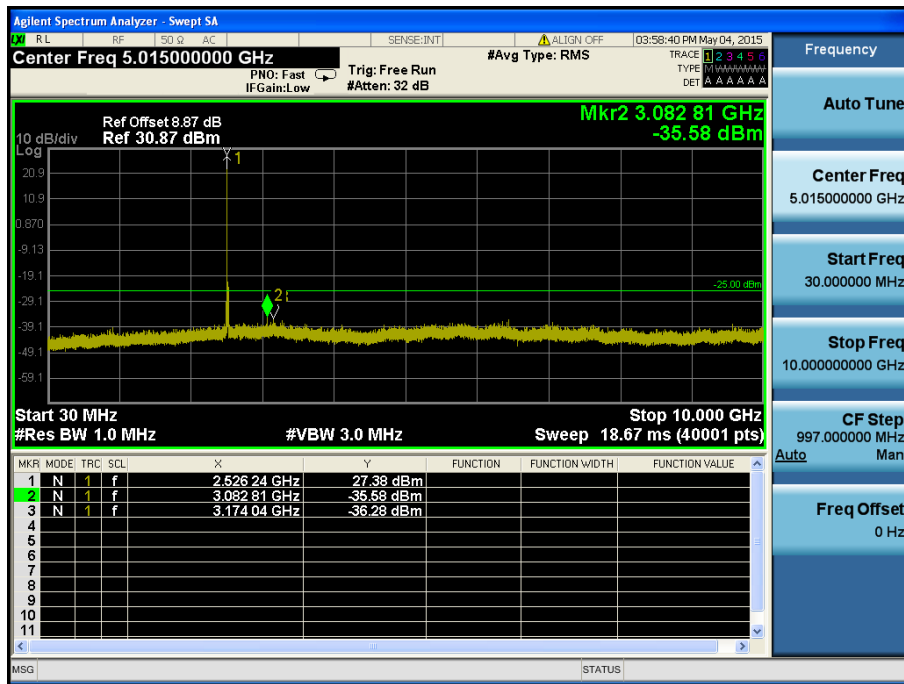

LTE Band 2 / 1.4MHz / 16QAM - RB Size/Offset (6/0) – Low Channel

LTE Band 2 / 1.4MHz / QPSK - RB Size/Offset (3/0) – Mid Channel

LTE Band 2 / 1.4MHz / QPSK - RB Size/Offset (3/0) – Mid Channel

LTE Band 2 / 1.4MHz / QPSK - RB Size/Offset (6/0) – High Channel

LTE Band 2 / 1.4MHz / QPSK - RB Size/Offset (6/0) – High Channel

8.4.5 LTE Band 7

LTE Band 7 / 20MHz / 16QAM - RB Size/Offset (1/50) – Low Channel

LTE Band 7 / 20MHz / 16QAM - RB Size/Offset (1/50) – Low Channel

LTE Band 7 / 20MHz / 16QAM - RB Size/Offset (1/0) – Mid Channel

LTE Band 7 / 20MHz / 16QAM - RB Size/Offset (1/0) – Mid Channel

LTE Band 7 / 20MHz / 16QAM - RB Size/Offset (1/99) – High Channel

LTE Band 7 / 20MHz / 16QAM - RB Size/Offset (1/99) – High Channel