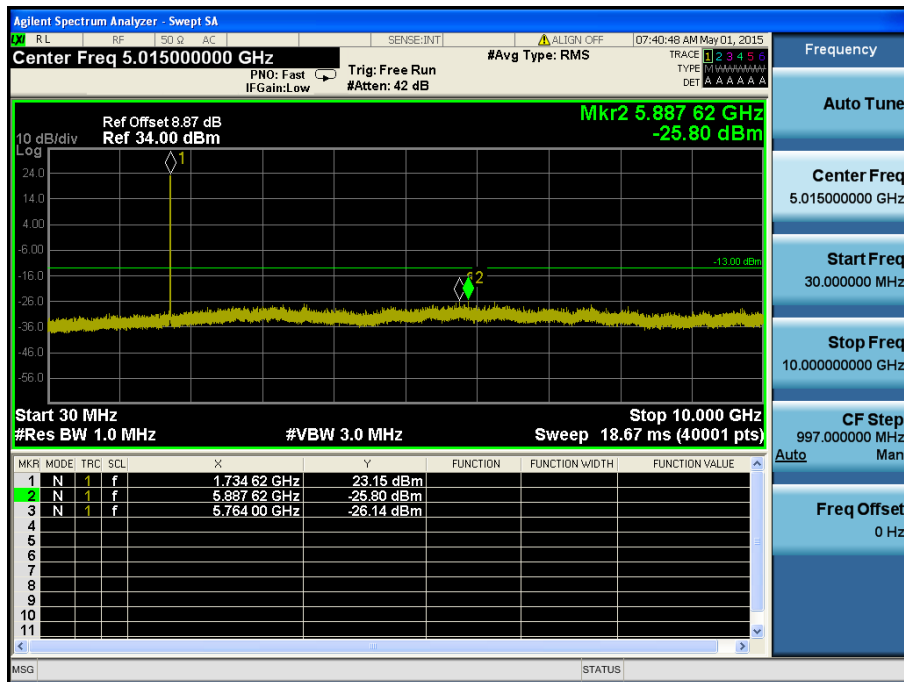

LTE Band 4 / 15MHz / 16QAM - RB Size/Offset (75/0) – Mid Channel

LTE Band 4 / 15MHz / 16QAM - RB Size/Offset (75/0) – Mid Channel

LTE Band 4 / 15MHz / QPSK - RB Size/Offset (1/0) – High Channel

LTE Band 4 / 15MHz / QPSK - RB Size/Offset (1/0) – High Channel

LTE Band 4 / 10MHz / 16QAM - RB Size/Offset (25/12) – Low Channel

LTE Band 4 / 10MHz / 16QAM - RB Size/Offset (25/12) – Low Channel

LTE Band 4 / 10MHz / QPSK - RB Size/Offset (25/12) – Mid Channel

LTE Band 4 / 10MHz / QPSK - RB Size/Offset (25/12) – Mid Channel

LTE Band 4 / 10MHz / 16QAM - RB Size/Offset (50/0) – High Channel

LTE Band 4 / 10MHz / 16QAM - RB Size/Offset (50/0) – High Channel

LTE Band 4 / 5MHz / QPSK - RB Size/Offset (25/0) – Low Channel

LTE Band 4 / 5MHz / QPSK - RB Size/Offset (25/0) – Low Channel