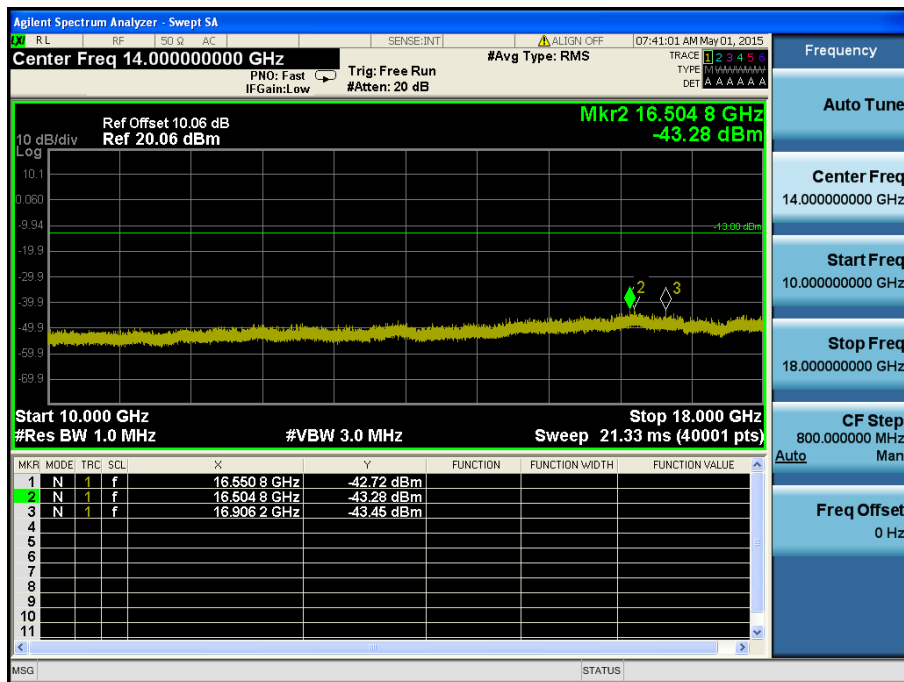

LTE Band 4 / 15MHz / 16QAM - RB Size/Offset (75/0) – Mid Channel

LTE Band 4 / 15MHz / 16QAM - RB Size/Offset (75/0) – Mid Channel

LTE Band 4 / 15MHz / QPSK - RB Size/Offset (1/0) – High Channel

LTE Band 4 / 15MHz / QPSK - RB Size/Offset (1/0) – High Channel

LTE Band 4 / 10MHz / 16QAM - RB Size/Offset (25/12) – Low Channel

LTE Band 4 / 10MHz / 16QAM - RB Size/Offset (25/12) – Low Channel

LTE Band 4 / 10MHz / QPSK - RB Size/Offset (25/12) – Mid Channel

LTE Band 4 / 10MHz / QPSK - RB Size/Offset (25/12) – Mid Channel

LTE Band 4 / 10MHz / 16QAM - RB Size/Offset (50/0) – High Channel

LTE Band 4 / 10MHz / 16QAM - RB Size/Offset (50/0) – High Channel

LTE Band 4 / 5MHz / QPSK - RB Size/Offset (25/0) – Low Channel

LTE Band 4 / 5MHz / QPSK - RB Size/Offset (25/0) – Low Channel