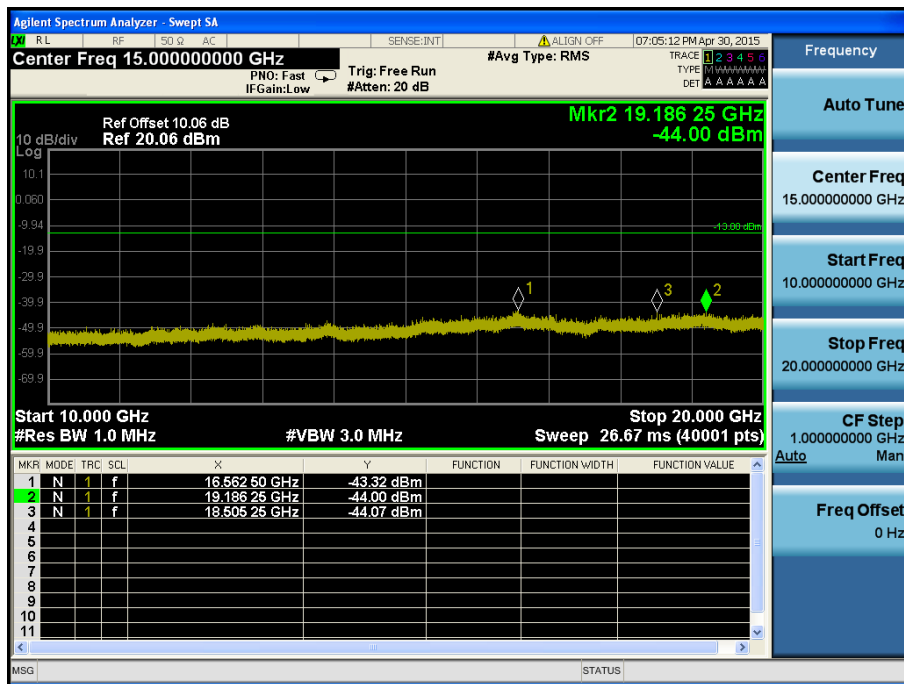

LTE Band 2 / 15MHz / 16QAM - RB Size/Offset (75/0) – High Channel

LTE Band 2 / 10MHz / QPSK - RB Size/Offset (1/25) – Low Channel

LTE Band 2 / 10MHz / QPSK - RB Size/Offset (1/25) – Low Channel

LTE Band 2 / 10MHz / 16QAM - RB Size/Offset (1/0) – Mid Channel

LTE Band 2 / 10MHz / 16QAM - RB Size/Offset (1/0) – Mid Channel

LTE Band 2 / 10MHz / 16QAM - RB Size/Offset (1/0) – High Channel

LTE Band 2 / 10MHz / 16QAM - RB Size/Offset (1/0) – High Channel

LTE Band 2 / 5MHz / 16QAM - RB Size/Offset (1/24) – Low Channel