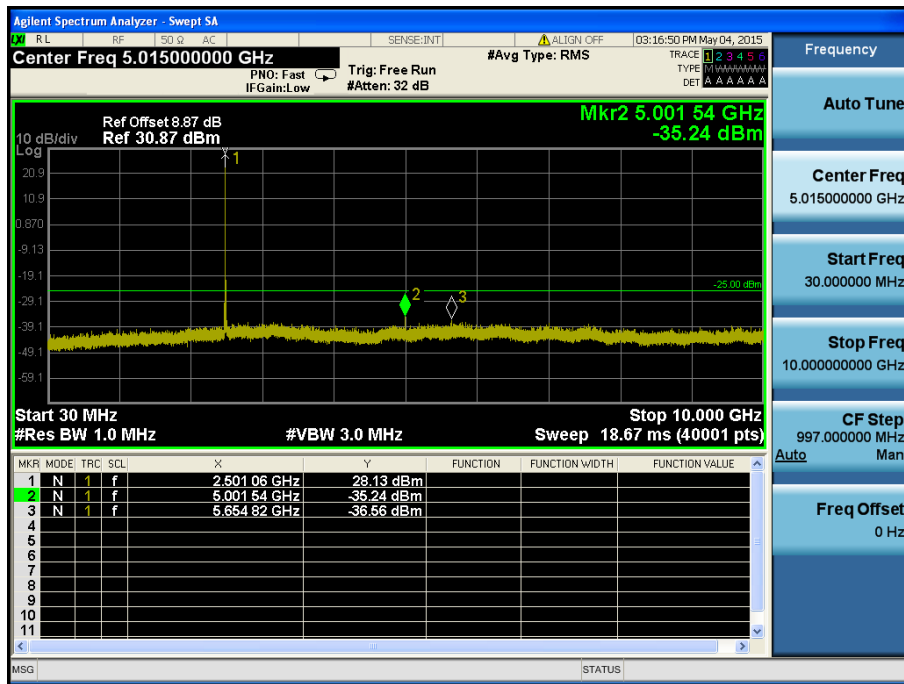

LTE Band 2 / 1.4MHz / QPSK - RB Size/Offset (6/0) – High Channel

8.4.5 LTE Band 7

LTE Band 7 / 20MHz / 16QAM - RB Size/Offset (1/50) – Low Channel

LTE Band 7 / 20MHz / 16QAM - RB Size/Offset (1/50) – Low Channel

LTE Band 7 / 20MHz / 16QAM - RB Size/Offset (1/0) – Mid Channel

LTE Band 7 / 20MHz / 16QAM - RB Size/Offset (1/0) – Mid Channel

LTE Band 7 / 20MHz / 16QAM - RB Size/Offset (1/99) – High Channel

LTE Band 7 / 20MHz / 16QAM - RB Size/Offset (1/99) – High Channel