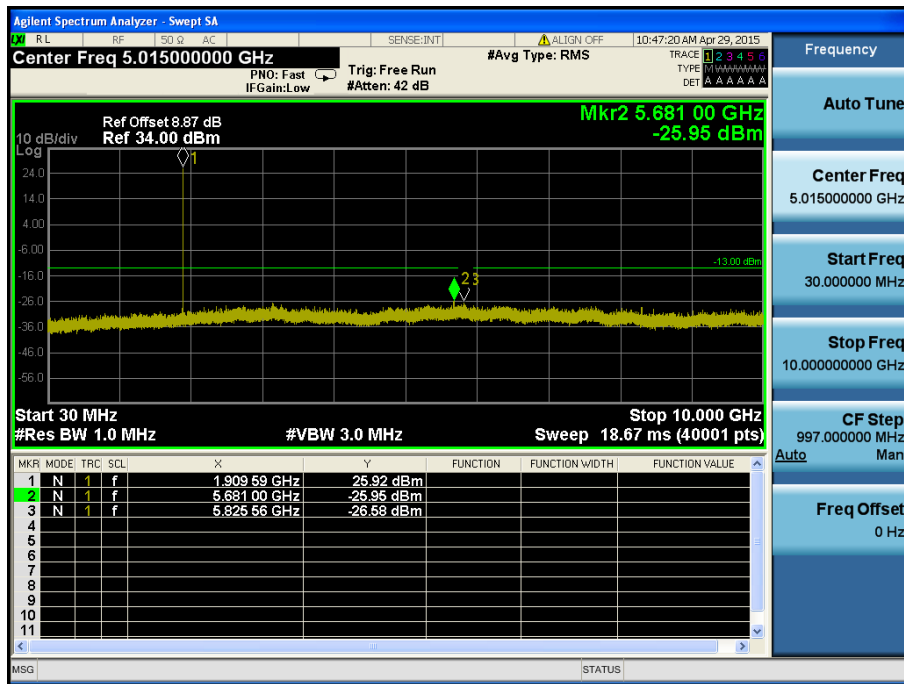

LTE Band 2 / 3MHz / QPSK - RB Size/Offset (1/7) – Mid Channel

LTE Band 2 / 3MHz / 16QAM - RB Size/Offset (8/7) – High Channel

LTE Band 2 / 3MHz / 16QAM - RB Size/Offset (8/7) – High Channel

LTE Band 2 / 1.4MHz / 16QAM - RB Size/Offset (6/0) – Low Channel

LTE Band 2 / 1.4MHz / 16QAM - RB Size/Offset (6/0) – Low Channel

LTE Band 2 / 1.4MHz / QPSK - RB Size/Offset (3/0) – Mid Channel

LTE Band 2 / 1.4MHz / QPSK - RB Size/Offset (3/0) – Mid Channel

LTE Band 2 / 1.4MHz / QPSK - RB Size/Offset (6/0) – High Channel