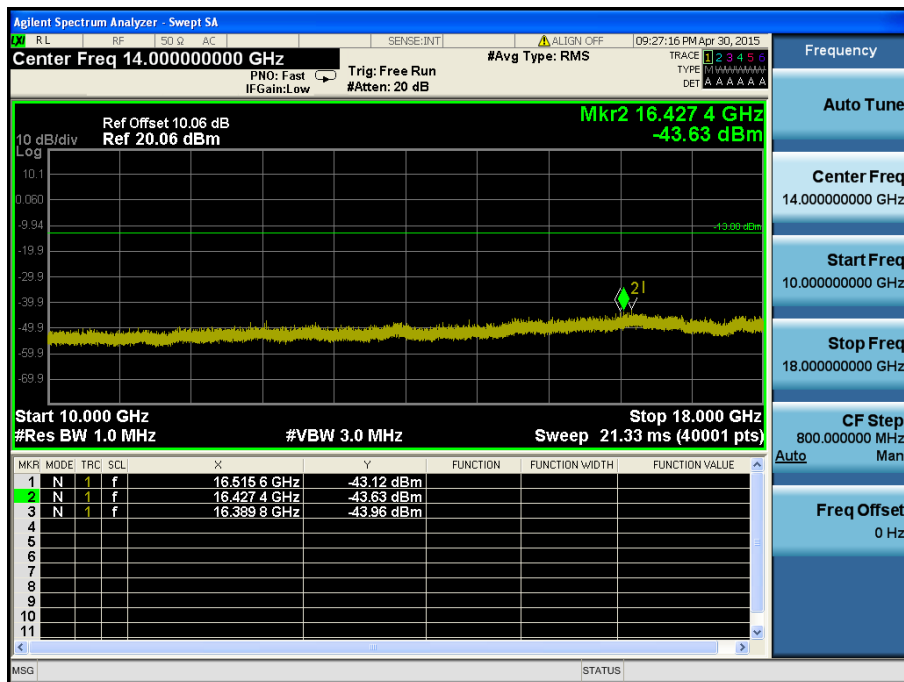

LTE Band 4 / 3MHz / 16QAM - RB Size/Offset (1/0) – High Channel

LTE Band 4 / 3MHz / 16QAM - RB Size/Offset (1/0) – High Channel

LTE Band 4 / 1.4MHz / QPSK - RB Size/Offset (1/2) – Low Channel

LTE Band 4 / 1.4MHz / QPSK - RB Size/Offset (1/2) – Low Channel

LTE Band 4 / 1.4MHz / 16QAM - RB Size/Offset (1/5) – Mid Channel

LTE Band 4 / 1.4MHz / 16QAM - RB Size/Offset (1/5) – Mid Channel

LTE Band 4 / 1.4MHz / 16QAM - RB Size/Offset (1/5) – High Channel

LTE Band 4 / 1.4MHz / 16QAM - RB Size/Offset (1/5) – High Channel