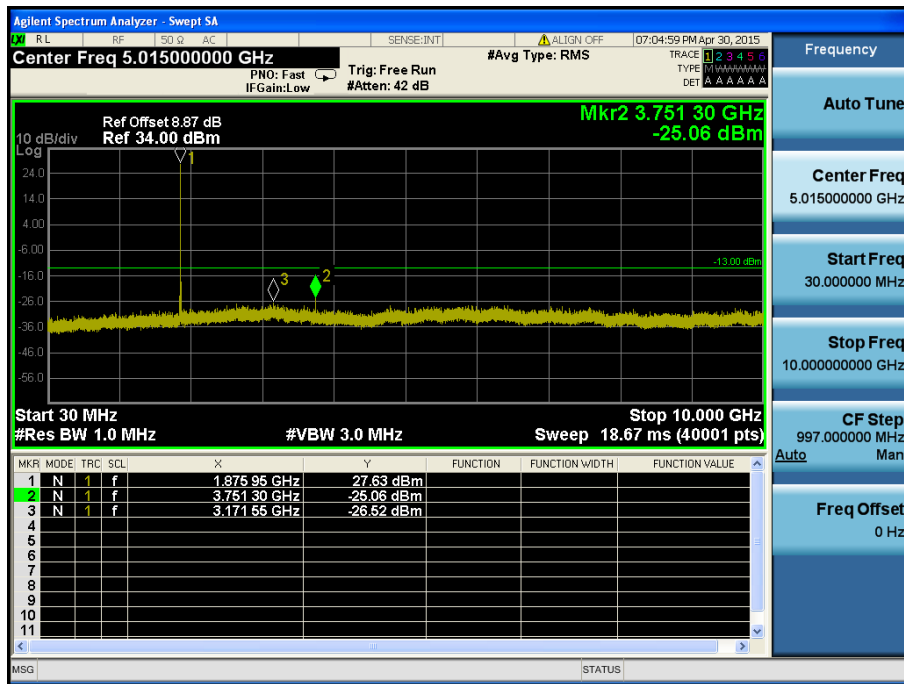

LTE Band 2 / 15MHz / QPSK - RB Size/Offset (1/74) – Low Channel

LTE Band 2 / 15MHz / QPSK - RB Size/Offset (1/0) – Mid Channel

LTE Band 2 / 15MHz / QPSK - RB Size/Offset (1/0) – Mid Channel

LTE Band 2 / 15MHz / 16QAM - RB Size/Offset (75/0) – High Channel

LTE Band 2 / 15MHz / 16QAM - RB Size/Offset (75/0) – High Channel

LTE Band 2 / 10MHz / QPSK - RB Size/Offset (1/25) – Low Channel

LTE Band 2 / 10MHz / QPSK - RB Size/Offset (1/25) – Low Channel

LTE Band 2 / 10MHz / 16QAM - RB Size/Offset (1/0) – Mid Channel