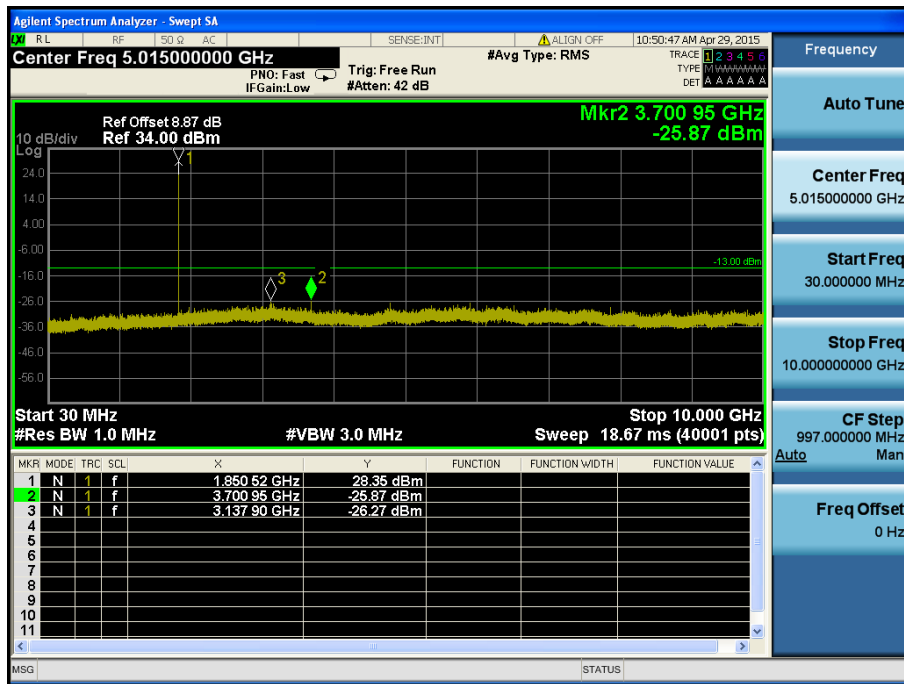

LTE Band 2 / 5MHz / 16QAM - RB Size/Offset (1/24) – Low Channel

LTE Band 2 / 5MHz / QPSK - RB Size/Offset (1/24) – Mid Channel

LTE Band 2 / 5MHz / QPSK - RB Size/Offset (1/24) – Mid Channel

LTE Band 2 / 5MHz / 16QAM - RB Size/Offset (12/13) – High Channel

LTE Band 2 / 5MHz / 16QAM - RB Size/Offset (12/13) – High Channel

LTE Band 2 / 3MHz / QPSK - RB Size/Offset (1/0) – Low Channel

LTE Band 2 / 3MHz / QPSK - RB Size/Offset (1/0) – Low Channel

LTE Band 2 / 3MHz / QPSK - RB Size/Offset (1/7) – Mid Channel