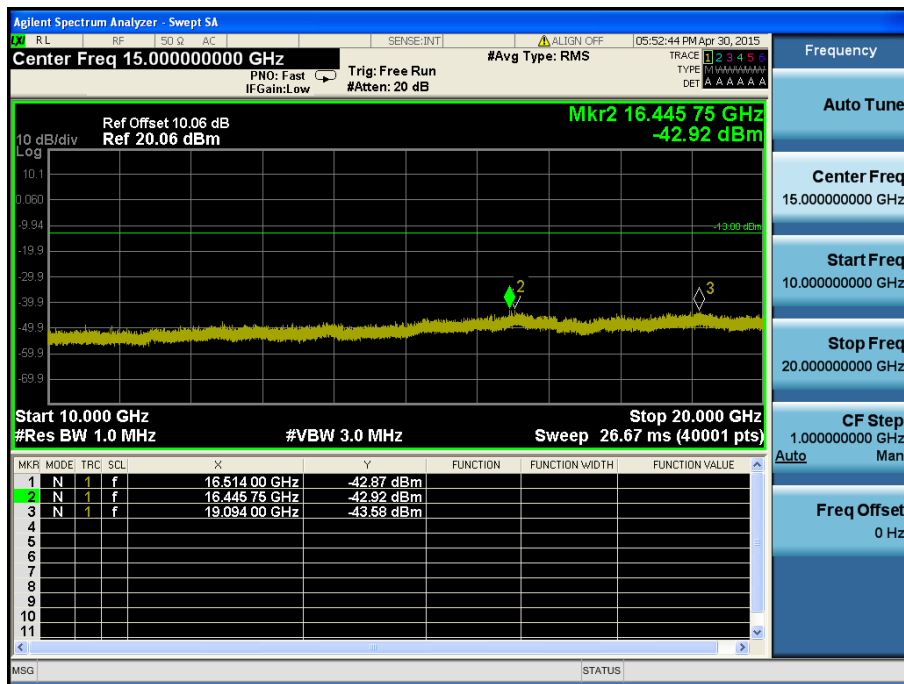

LTE Band 2 / 5MHz / 16QAM - RB Size/Offset (12/13) – High Channel

LTE Band 2 / 3MHz / QPSK - RB Size/Offset (1/0) – Low Channel

LTE Band 2 / 3MHz / QPSK - RB Size/Offset (1/0) – Low Channel

LTE Band 2 / 3MHz / QPSK - RB Size/Offset (1/7) – Mid Channel

LTE Band 2 / 3MHz / QPSK - RB Size/Offset (1/7) – Mid Channel

LTE Band 2 / 3MHz / 16QAM - RB Size/Offset (8/7) – High Channel

LTE Band 2 / 3MHz / 16QAM - RB Size/Offset (8/7) – High Channel

LTE Band 2 / 1.4MHz / 16QAM - RB Size/Offset (6/0) – Low Channel