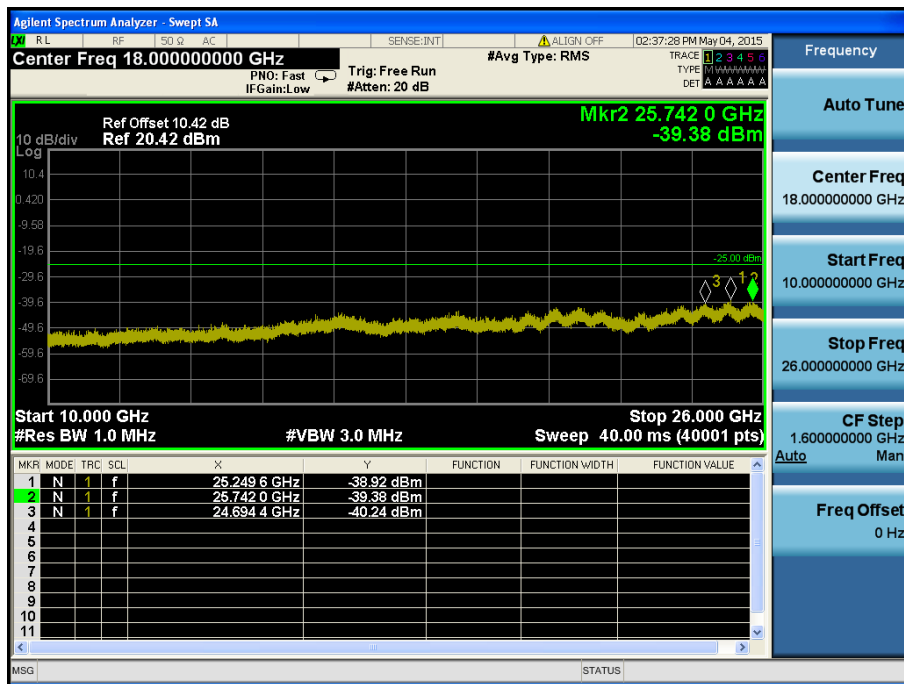

LTE Band 7 / 15MHz / 16QAM - RB Size/Offset (1/74) – High Channel

LTE Band 7 / 15MHz / 16QAM - RB Size/Offset (1/74) – High Channel

LTE Band 7 / 10MHz / QPSK - RB Size/Offset (1/49) – Low Channel

LTE Band 7 / 10MHz / QPSK - RB Size/Offset (1/49) – Low Channel

LTE Band 7 / 10MHz / QPSK - RB Size/Offset (1/49) – Mid Channel

LTE Band 7 / 10MHz / QPSK - RB Size/Offset (1/49) – Mid Channel

LTE Band 7 / 10MHz / QPSK - RB Size/Offset (1/49) – High Channel

LTE Band 7 / 10MHz / QPSK - RB Size/Offset (1/49) – High Channel

LTE Band 7 / 5MHz / QPSK - RB Size/Offset (1/0) – Low Channel

LTE Band 7 / 5MHz / QPSK - RB Size/Offset (1/0) – Low Channel

LTE Band 7 / 5MHz / 16QAM - RB Size/Offset (12/6) – Mid Channel

LTE Band 7 / 5MHz / 16QAM - RB Size/Offset (12/6) – Mid Channel