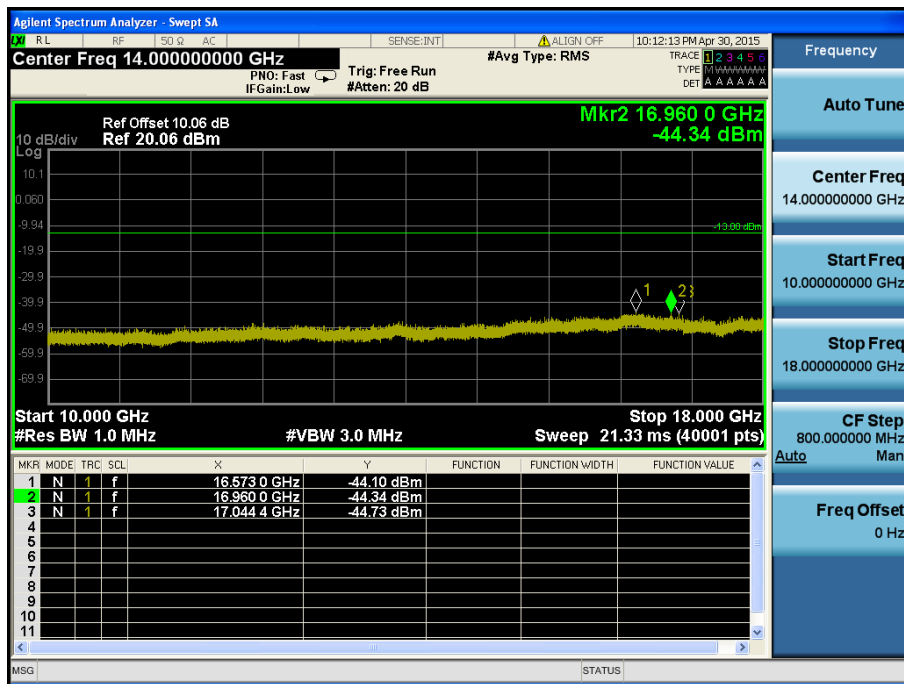

LTE Band 4 / 10MHz / 16QAM - RB Size/Offset (50/0) – High Channel

LTE Band 4 / 10MHz / 16QAM - RB Size/Offset (50/0) – High Channel

LTE Band 4 / 5MHz / QPSK - RB Size/Offset (25/0) – Low Channel

LTE Band 4 / 5MHz / QPSK - RB Size/Offset (25/0) – Low Channel

LTE Band 4 / 5MHz / 16QAM - RB Size/Offset (12/6) – Mid Channel

LTE Band 4 / 5MHz / 16QAM - RB Size/Offset (12/6) – Mid Channel

LTE Band 4 / 5MHz / 16QAM - RB Size/Offset (12/13) – High Channel

LTE Band 4 / 5MHz / 16QAM - RB Size/Offset (12/13) – High Channel

LTE Band 4 / 3MHz / QPSK - RB Size/Offset (1/14) – Low Channel

LTE Band 4 / 3MHz / QPSK - RB Size/Offset (1/14) – Low Channel

LTE Band 4 / 3MHz / 16QAM - RB Size/Offset (1/7) – Mid Channel

LTE Band 4 / 3MHz / 16QAM - RB Size/Offset (1/7) – Mid Channel