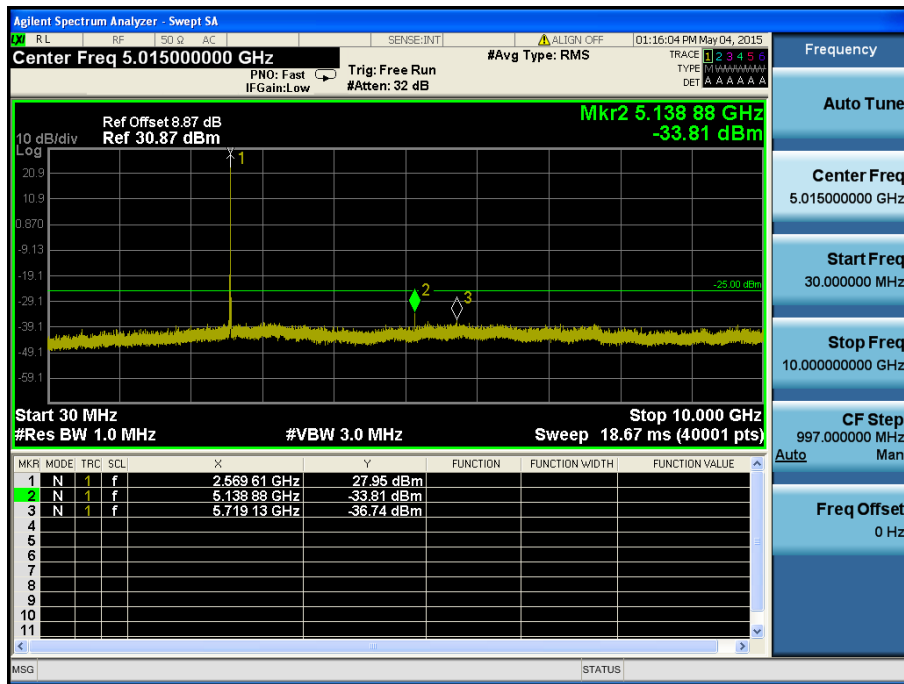

LTE Band 7 / 15MHz / 16QAM - RB Size/Offset (1/74) – High Channel

LTE Band 7 / 15MHz / 16QAM - RB Size/Offset (1/74) – High Channel

LTE Band 7 / 10MHz / QPSK - RB Size/Offset (1/49) – Low Channel

LTE Band 7 / 10MHz / QPSK - RB Size/Offset (1/49) – Low Channel

LTE Band 7 / 10MHz / QPSK - RB Size/Offset (1/49) – Mid Channel

LTE Band 7 / 10MHz / QPSK - RB Size/Offset (1/49) – Mid Channel

LTE Band 7 / 10MHz / QPSK - RB Size/Offset (1/49) – High Channel

LTE Band 7 / 10MHz / QPSK - RB Size/Offset (1/49) – High Channel