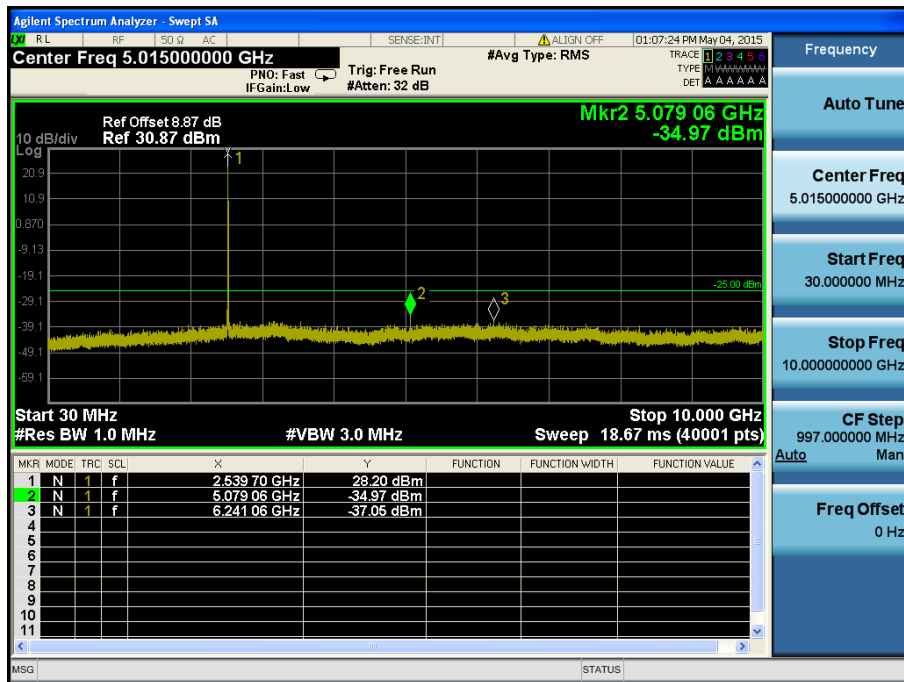

LTE Band 7 / 15MHz / 16QAM - RB Size/Offset (1/74) – High Channel

LTE Band 7 / 15MHz / 16QAM - RB Size/Offset (1/74) – High Channel

LTE Band 7 / 10MHz / QPSK - RB Size/Offset (1/49) – Low Channel

LTE Band 7 / 10MHz / QPSK - RB Size/Offset (1/49) – Low Channel

LTE Band 7 / 10MHz / QPSK - RB Size/Offset (1/49) – Mid Channel

LTE Band 7 / 10MHz / QPSK - RB Size/Offset (1/49) – Mid Channel

LTE Band 7 / 10MHz / QPSK - RB Size/Offset (1/49) – High Channel

LTE Band 7 / 10MHz / QPSK - RB Size/Offset (1/49) – High Channel