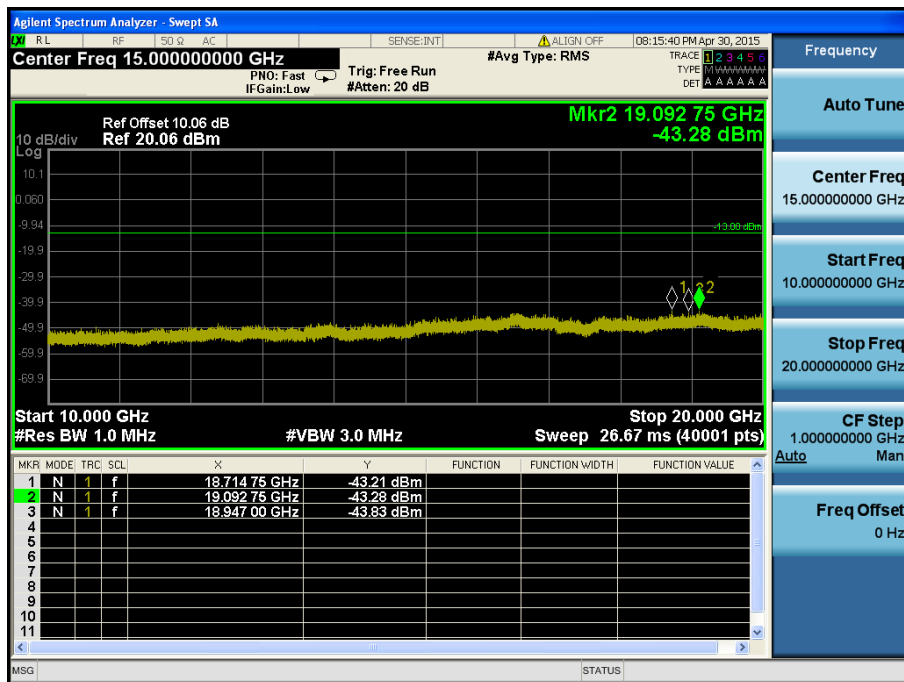

LTE Band 2 / 20MHz / 16QAM - RB Size/Offset (1/0) – Mid Channel

LTE Band 2 / 20MHz / 16QAM - RB Size/Offset (1/0) – High Channel

LTE Band 2 / 20MHz / 16QAM - RB Size/Offset (1/0) – High Channel

LTE Band 2 / 15MHz / QPSK - RB Size/Offset (1/74) – Low Channel

LTE Band 2 / 15MHz / QPSK - RB Size/Offset (1/74) – Low Channel

LTE Band 2 / 15MHz / QPSK - RB Size/Offset (1/0) – Mid Channel

LTE Band 2 / 15MHz / QPSK - RB Size/Offset (1/0) – Mid Channel

LTE Band 2 / 15MHz / 16QAM - RB Size/Offset (75/0) – High Channel

LTE Band 2 / 15MHz / 16QAM - RB Size/Offset (75/0) – High Channel

LTE Band 2 / 10MHz / QPSK - RB Size/Offset (1/25) – Low Channel

LTE Band 2 / 10MHz / QPSK - RB Size/Offset (1/25) – Low Channel

LTE Band 2 / 10MHz / 16QAM - RB Size/Offset (1/0) – Mid Channel