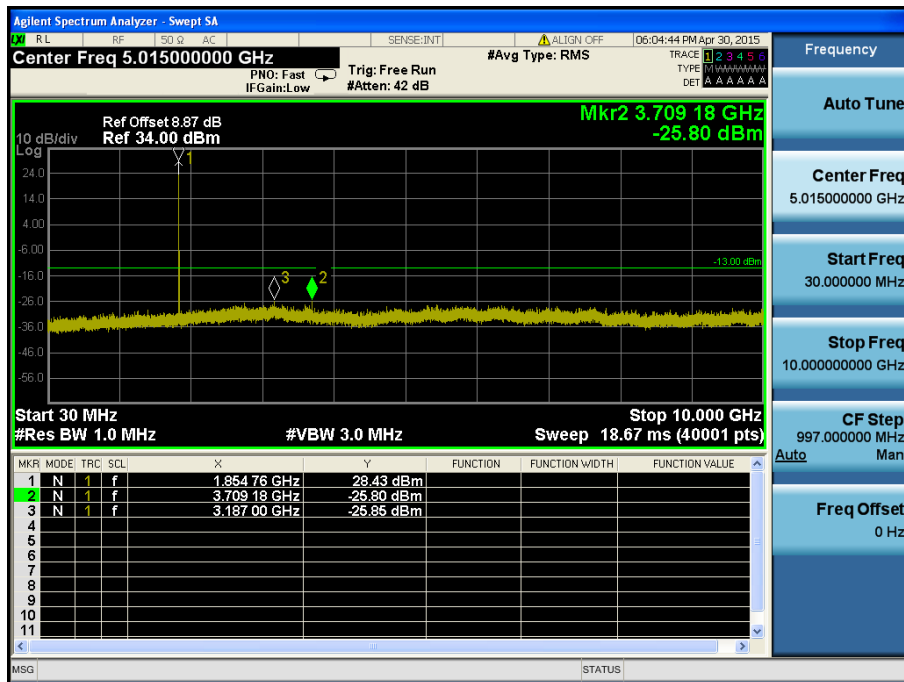

LTE Band 2 / 15MHz / 16QAM - RB Size/Offset (75/0) – High Channel

LTE Band 2 / 10MHz / QPSK - RB Size/Offset (1/25) – Low Channel

LTE Band 2 / 10MHz / QPSK - RB Size/Offset (1/25) – Low Channel

LTE Band 2 / 10MHz / 16QAM - RB Size/Offset (1/0) – Mid Channel

LTE Band 2 / 10MHz / 16QAM - RB Size/Offset (1/0) – Mid Channel

LTE Band 2 / 10MHz / 16QAM - RB Size/Offset (1/0) – High Channel

LTE Band 2 / 10MHz / 16QAM - RB Size/Offset (1/0) – High Channel

LTE Band 2 / 5MHz / 16QAM - RB Size/Offset (1/24) – Low Channel