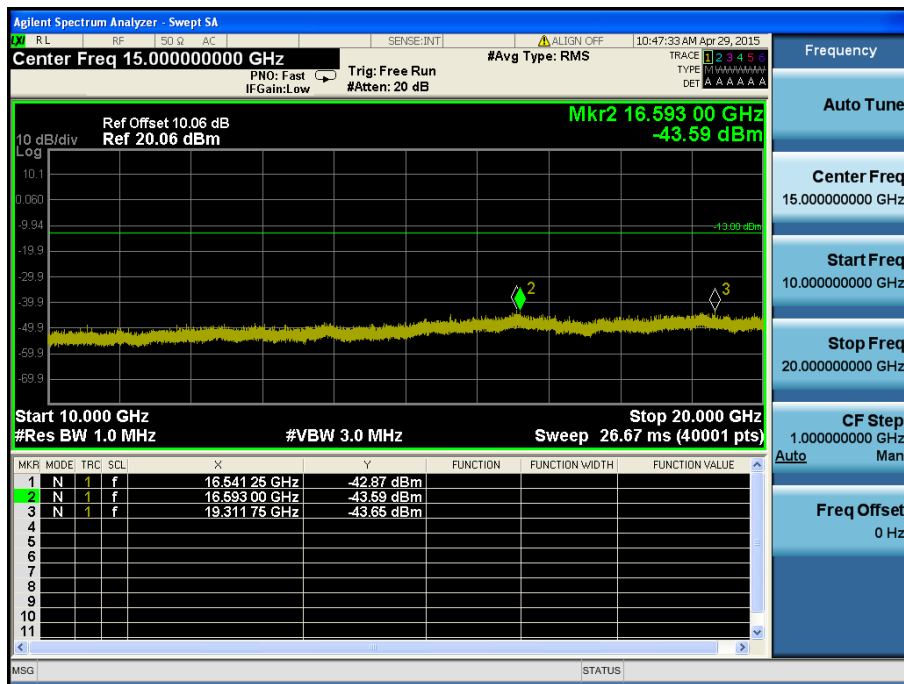

LTE Band 2 / 3MHz / QPSK - RB Size/Offset (1/7) – Mid Channel

LTE Band 2 / 3MHz / 16QAM - RB Size/Offset (8/7) – High Channel

LTE Band 2 / 3MHz / 16QAM - RB Size/Offset (8/7) – High Channel

LTE Band 2 / 1.4MHz / 16QAM - RB Size/Offset (6/0) – Low Channel

LTE Band 2 / 1.4MHz / 16QAM - RB Size/Offset (6/0) – Low Channel

LTE Band 2 / 1.4MHz / QPSK - RB Size/Offset (3/0) – Mid Channel

LTE Band 2 / 1.4MHz / QPSK - RB Size/Offset (3/0) – Mid Channel

LTE Band 2 / 1.4MHz / QPSK - RB Size/Offset (6/0) – High Channel

LTE Band 2 / 1.4MHz / QPSK - RB Size/Offset (6/0) – High Channel

8.4.5 LTE Band 7

LTE Band 7 / 20MHz / 16QAM - RB Size/Offset (1/50) – Low Channel

LTE Band 7 / 20MHz / 16QAM - RB Size/Offset (1/50) – Low Channel