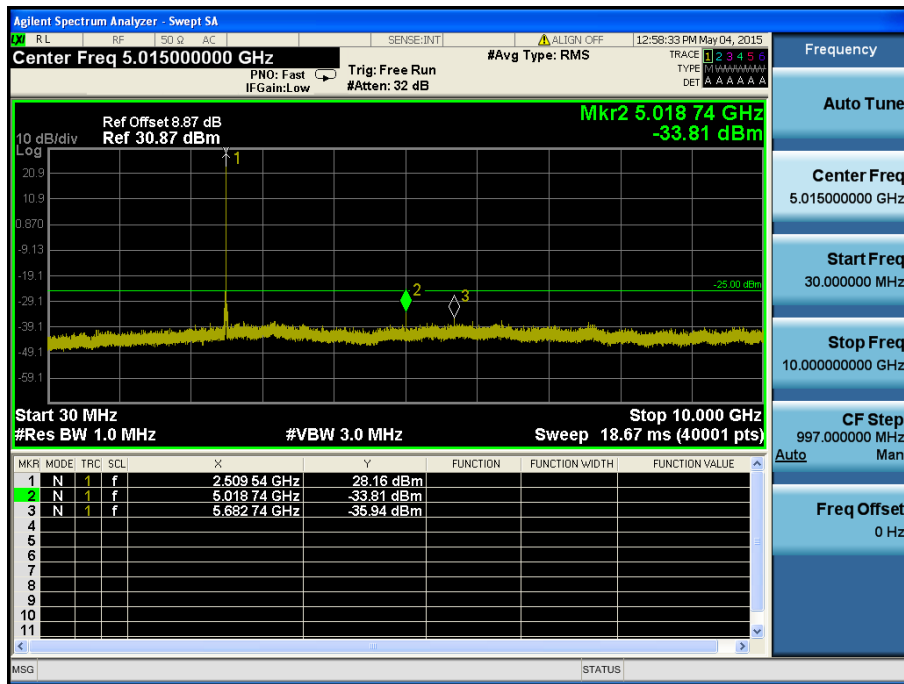

LTE Band 7 / 15MHz / 16QAM - RB Size/Offset (1/0) – Low Channel

LTE Band 7 / 15MHz / 16QAM - RB Size/Offset (1/0) – Low Channel

LTE Band 7 / 15MHz / QPSK - RB Size/Offset (1/74) – Mid Channel

LTE Band 7 / 15MHz / QPSK - RB Size/Offset (1/74) – Mid Channel

LTE Band 7 / 15MHz / 16QAM - RB Size/Offset (1/74) – High Channel

LTE Band 7 / 15MHz / 16QAM - RB Size/Offset (1/74) – High Channel

LTE Band 7 / 10MHz / QPSK - RB Size/Offset (1/49) – Low Channel

LTE Band 7 / 10MHz / QPSK - RB Size/Offset (1/49) – Low Channel