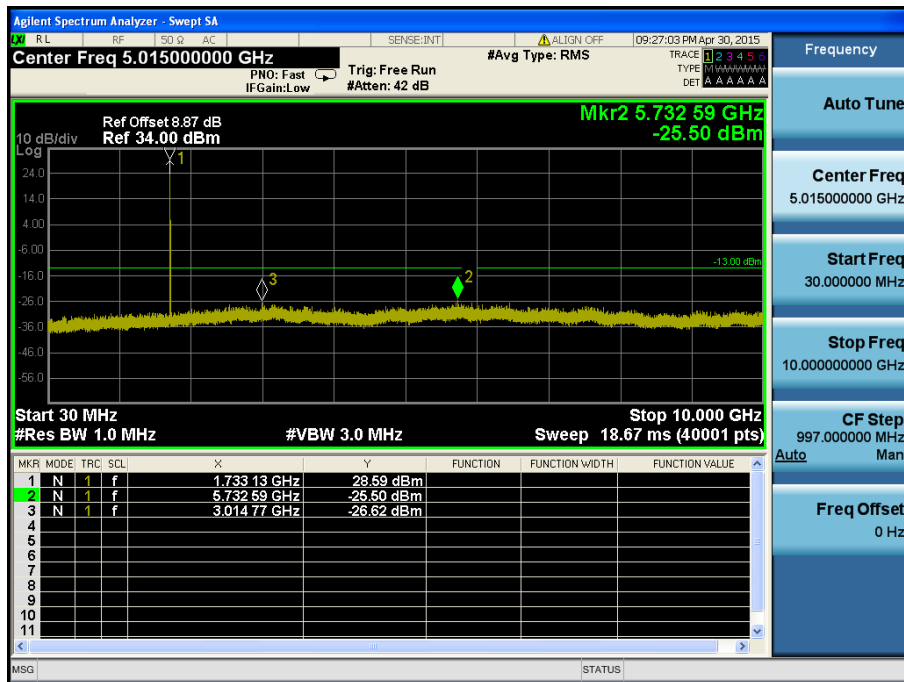

LTE Band 4 / 3MHz / 16QAM - RB Size/Offset (1/0) – High Channel

LTE Band 4 / 3MHz / 16QAM - RB Size/Offset (1/0) – High Channel

LTE Band 4 / 1.4MHz / QPSK - RB Size/Offset (1/2) – Low Channel

LTE Band 4 / 1.4MHz / QPSK - RB Size/Offset (1/2) – Low Channel

LTE Band 4 / 1.4MHz / 16QAM - RB Size/Offset (1/5) – Mid Channel

LTE Band 4 / 1.4MHz / 16QAM - RB Size/Offset (1/5) – Mid Channel

LTE Band 4 / 1.4MHz / 16QAM - RB Size/Offset (1/5) – High Channel

LTE Band 4 / 1.4MHz / 16QAM - RB Size/Offset (1/5) – High Channel