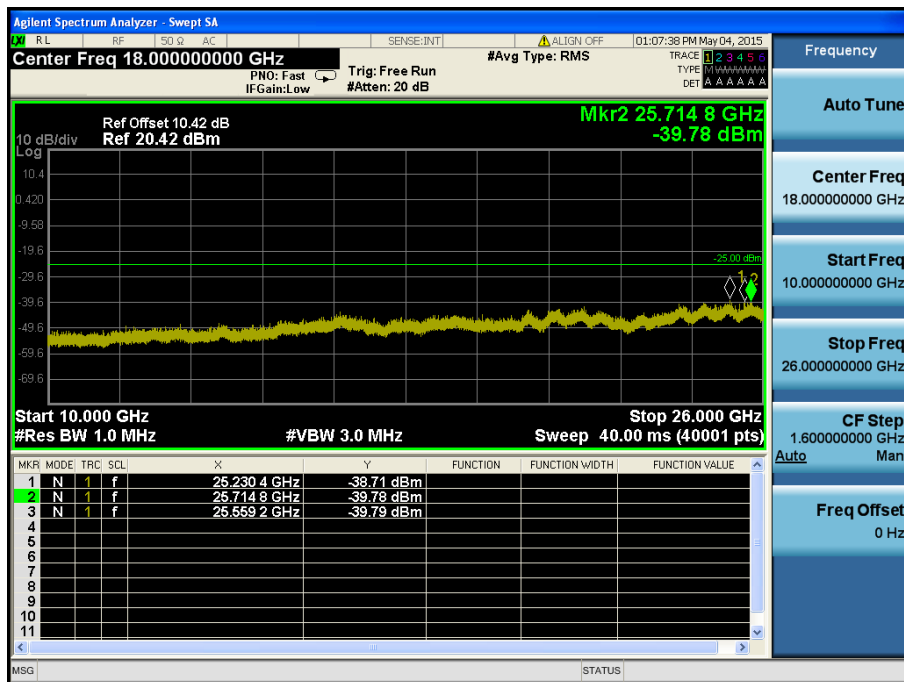

LTE Band 7 / 15MHz / 16QAM - RB Size/Offset (1/74) – High Channel

LTE Band 7 / 15MHz / 16QAM - RB Size/Offset (1/74) – High Channel

LTE Band 7 / 10MHz / QPSK - RB Size/Offset (1/49) – Low Channel

LTE Band 7 / 10MHz / QPSK - RB Size/Offset (1/49) – Low Channel

LTE Band 7 / 10MHz / QPSK - RB Size/Offset (1/49) – Mid Channel

LTE Band 7 / 10MHz / QPSK - RB Size/Offset (1/49) – Mid Channel

LTE Band 7 / 10MHz / QPSK - RB Size/Offset (1/49) – High Channel

LTE Band 7 / 10MHz / QPSK - RB Size/Offset (1/49) – High Channel