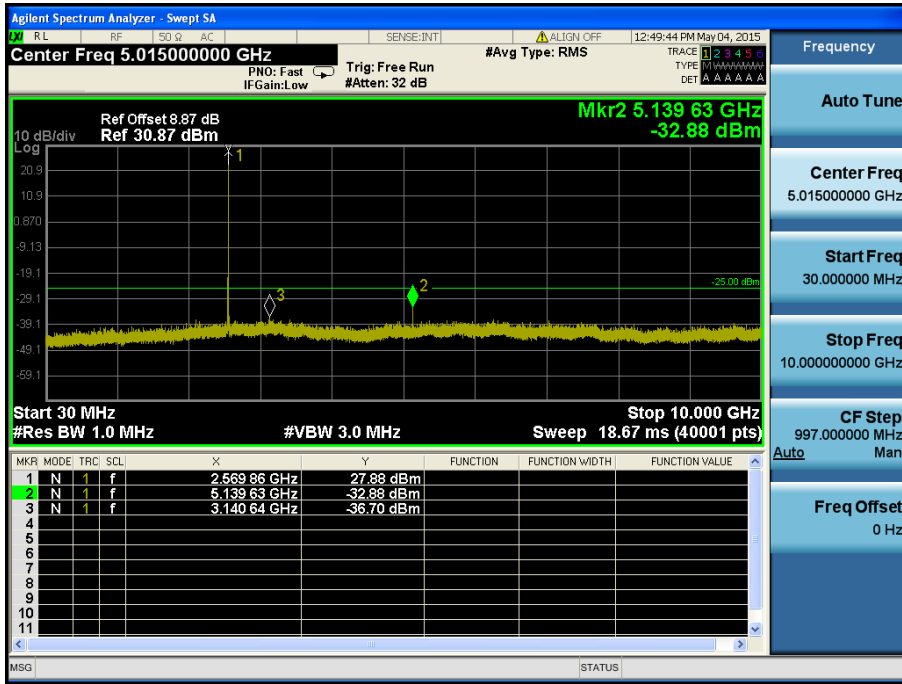

LTE Band 7 / 10MHz / QPSK - RB Size/Offset (1/49) – Mid Channel

LTE Band 7 / 10MHz / QPSK - RB Size/Offset (1/49) – Mid Channel

LTE Band 7 / 10MHz / QPSK - RB Size/Offset (1/49) – High Channel

LTE Band 7 / 10MHz / QPSK - RB Size/Offset (1/49) – High Channel

LTE Band 7 / 5MHz / QPSK - RB Size/Offset (1/0) – Low Channel

LTE Band 7 / 5MHz / QPSK - RB Size/Offset (1/0) – Low Channel

LTE Band 7 / 5MHz / 16QAM - RB Size/Offset (12/6) – Mid Channel

LTE Band 7 / 5MHz / 16QAM - RB Size/Offset (12/6) – Mid Channel

LTE Band 7 / 5MHz / QPSK - RB Size/Offset (1/24) – High Channel

LTE Band 7 / 5MHz / QPSK - RB Size/Offset (1/24) – High Channel