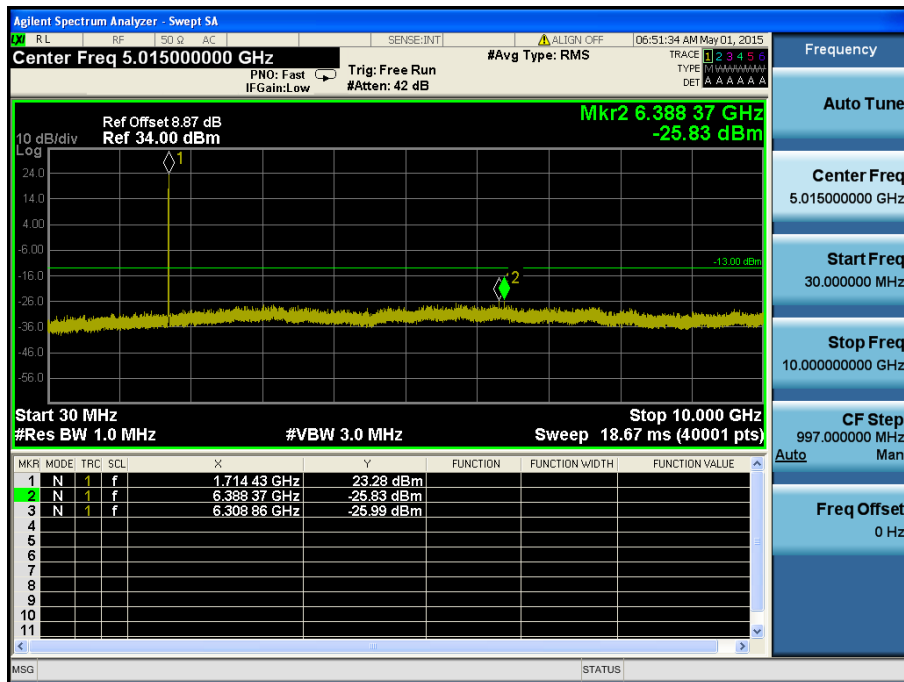

LTE Band 4 / 15MHz / 16QAM - RB Size/Offset (75/0) – Mid Channel

LTE Band 4 / 15MHz / 16QAM - RB Size/Offset (75/0) – Mid Channel

LTE Band 4 / 15MHz / QPSK - RB Size/Offset (1/0) – High Channel

LTE Band 4 / 15MHz / QPSK - RB Size/Offset (1/0) – High Channel

LTE Band 4 / 10MHz / 16QAM - RB Size/Offset (25/12) – Low Channel

LTE Band 4 / 10MHz / 16QAM - RB Size/Offset (25/12) – Low Channel

LTE Band 4 / 10MHz / QPSK - RB Size/Offset (25/12) – Mid Channel

LTE Band 4 / 10MHz / QPSK - RB Size/Offset (25/12) – Mid Channel

LTE Band 4 / 10MHz / 16QAM - RB Size/Offset (50/0) – High Channel

LTE Band 4 / 10MHz / 16QAM - RB Size/Offset (50/0) – High Channel

LTE Band 4 / 5MHz / QPSK - RB Size/Offset (25/0) – Low Channel

LTE Band 4 / 5MHz / QPSK - RB Size/Offset (25/0) – Low Channel