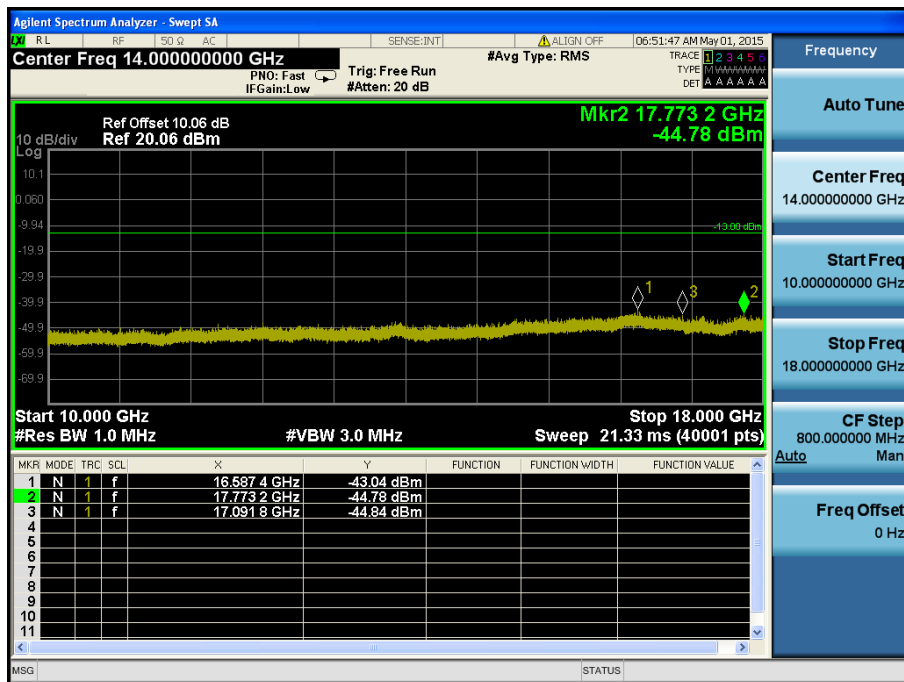

LTE Band 4 / 15MHz / 16QAM - RB Size/Offset (75/0) – Mid Channel

LTE Band 4 / 15MHz / 16QAM - RB Size/Offset (75/0) – Mid Channel

LTE Band 4 / 15MHz / QPSK - RB Size/Offset (1/0) – High Channel

LTE Band 4 / 15MHz / QPSK - RB Size/Offset (1/0) – High Channel

LTE Band 4 / 10MHz / 16QAM - RB Size/Offset (25/12) – Low Channel

LTE Band 4 / 10MHz / 16QAM - RB Size/Offset (25/12) – Low Channel

LTE Band 4 / 10MHz / QPSK - RB Size/Offset (25/12) – Mid Channel

LTE Band 4 / 10MHz / QPSK - RB Size/Offset (25/12) – Mid Channel

LTE Band 4 / 10MHz / 16QAM - RB Size/Offset (50/0) – High Channel

LTE Band 4 / 10MHz / 16QAM - RB Size/Offset (50/0) – High Channel

LTE Band 4 / 5MHz / QPSK - RB Size/Offset (25/0) – Low Channel

LTE Band 4 / 5MHz / QPSK - RB Size/Offset (25/0) – Low Channel