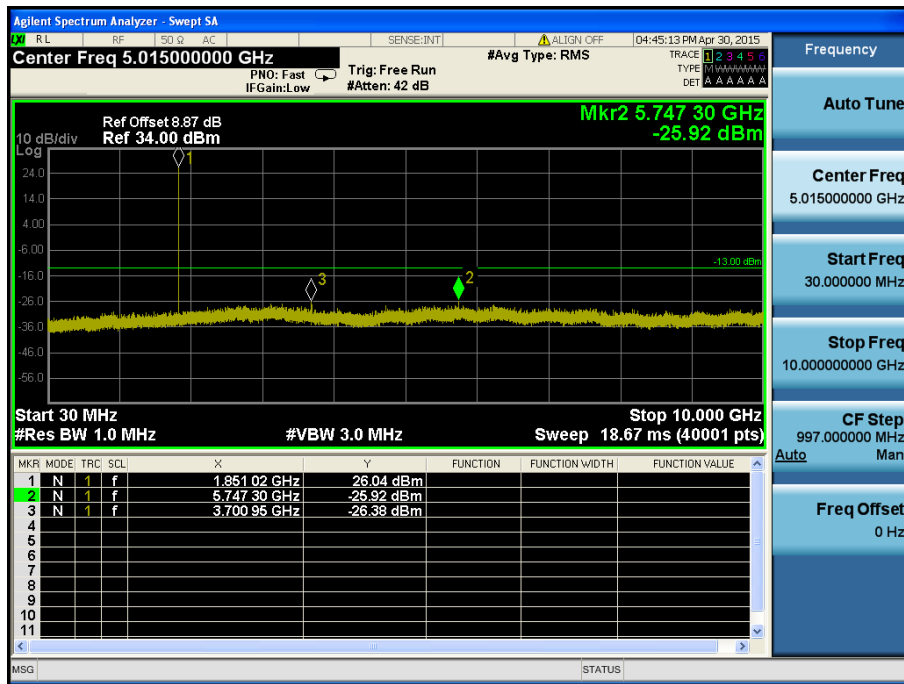

LTE Band 2 / 5MHz / 16QAM - RB Size/Offset (12/13) – High Channel

LTE Band 2 / 3MHz / QPSK - RB Size/Offset (1/0) – Low Channel

LTE Band 2 / 3MHz / QPSK - RB Size/Offset (1/0) – Low Channel

LTE Band 2 / 3MHz / QPSK - RB Size/Offset (1/7) – Mid Channel

LTE Band 2 / 3MHz / QPSK - RB Size/Offset (1/7) – Mid Channel

LTE Band 2 / 3MHz / 16QAM - RB Size/Offset (8/7) – High Channel

LTE Band 2 / 3MHz / 16QAM - RB Size/Offset (8/7) – High Channel

LTE Band 2 / 1.4MHz / 16QAM - RB Size/Offset (6/0) – Low Channel