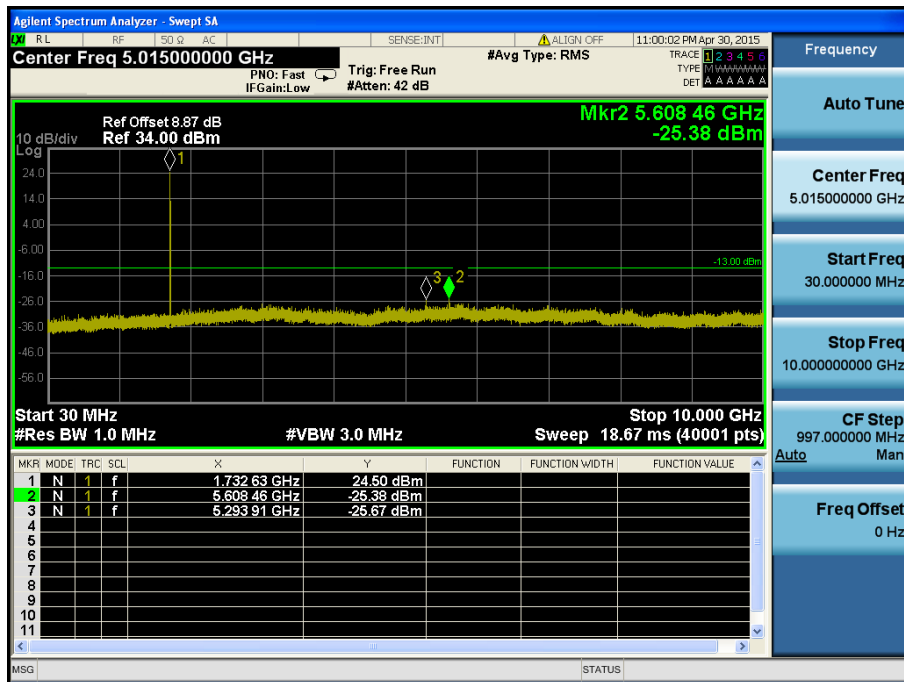

LTE Band 4 / 10MHz / 16QAM - RB Size/Offset (50/0) – High Channel

LTE Band 4 / 10MHz / 16QAM - RB Size/Offset (50/0) – High Channel

LTE Band 4 / 5MHz / QPSK - RB Size/Offset (25/0) – Low Channel

LTE Band 4 / 5MHz / QPSK - RB Size/Offset (25/0) – Low Channel

LTE Band 4 / 5MHz / 16QAM - RB Size/Offset (12/6) – Mid Channel

LTE Band 4 / 5MHz / 16QAM - RB Size/Offset (12/6) – Mid Channel

LTE Band 4 / 5MHz / 16QAM - RB Size/Offset (12/13) – High Channel

LTE Band 4 / 5MHz / 16QAM - RB Size/Offset (12/13) – High Channel