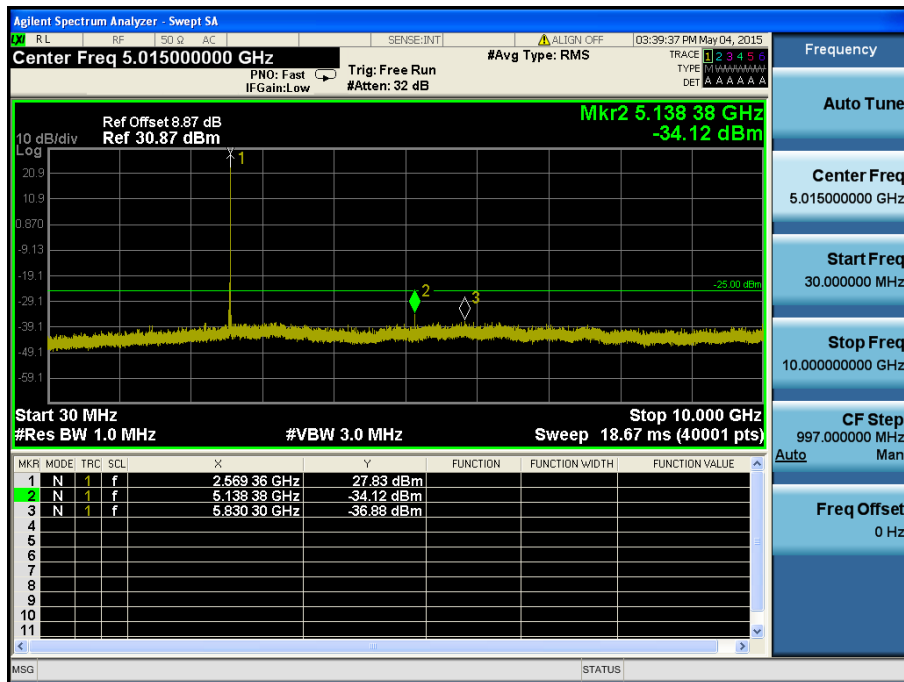

LTE Band 7 / 20MHz / 16QAM - RB Size/Offset (1/0) – Mid Channel

LTE Band 7 / 20MHz / 16QAM - RB Size/Offset (1/0) – Mid Channel

LTE Band 7 / 20MHz / 16QAM - RB Size/Offset (1/99) – High Channel

LTE Band 7 / 20MHz / 16QAM - RB Size/Offset (1/99) – High Channel

LTE Band 7 / 15MHz / 16QAM - RB Size/Offset (1/0) – Low Channel

LTE Band 7 / 15MHz / 16QAM - RB Size/Offset (1/0) – Low Channel

LTE Band 7 / 15MHz / QPSK - RB Size/Offset (1/74) – Mid Channel

LTE Band 7 / 15MHz / QPSK - RB Size/Offset (1/74) – Mid Channel

LTE Band 7 / 15MHz / 16QAM - RB Size/Offset (1/74) – High Channel

LTE Band 7 / 15MHz / 16QAM - RB Size/Offset (1/74) – High Channel

LTE Band 7 / 10MHz / QPSK - RB Size/Offset (1/49) – Low Channel

LTE Band 7 / 10MHz / QPSK - RB Size/Offset (1/49) – Low Channel