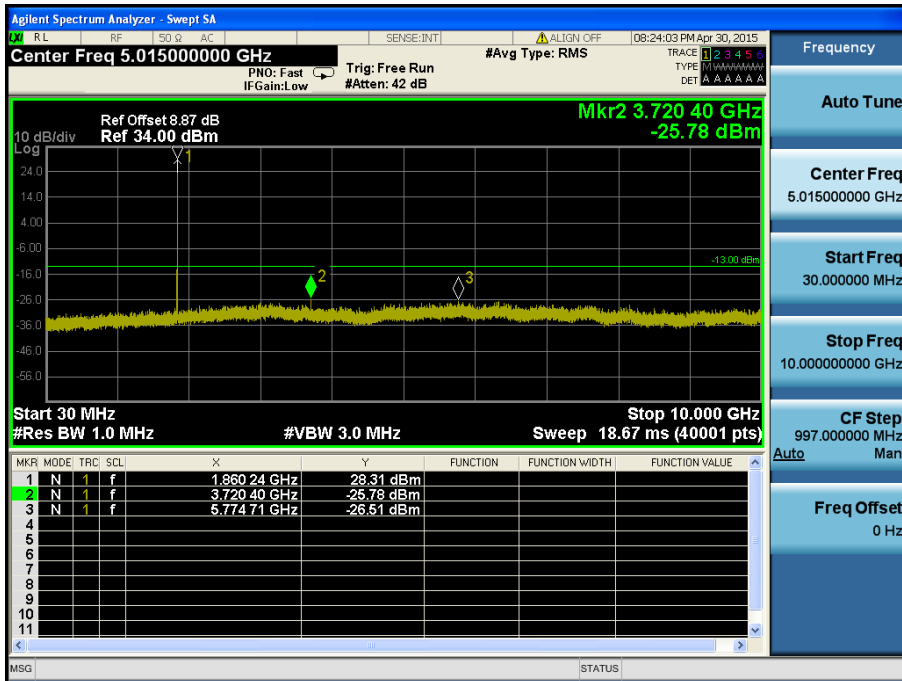

LTE Band 4 / 1.4MHz / 16QAM - RB Size/Offset (1/5) – Mid Channel

LTE Band 4 / 1.4MHz / 16QAM - RB Size/Offset (1/5) – Mid Channel

LTE Band 4 / 1.4MHz / 16QAM - RB Size/Offset (1/5) – High Channel

LTE Band 4 / 1.4MHz / 16QAM - RB Size/Offset (1/5) – High Channel

8.4.4 LTE Band 2

LTE Band 2 / 20MHz / 16QAM - RB Size/Offset (1/50) – Low Channel

LTE Band 2 / 20MHz / 16QAM - RB Size/Offset (1/50) – Low Channel

LTE Band 2 / 20MHz / 16QAM - RB Size/Offset (1/0) – Mid Channel