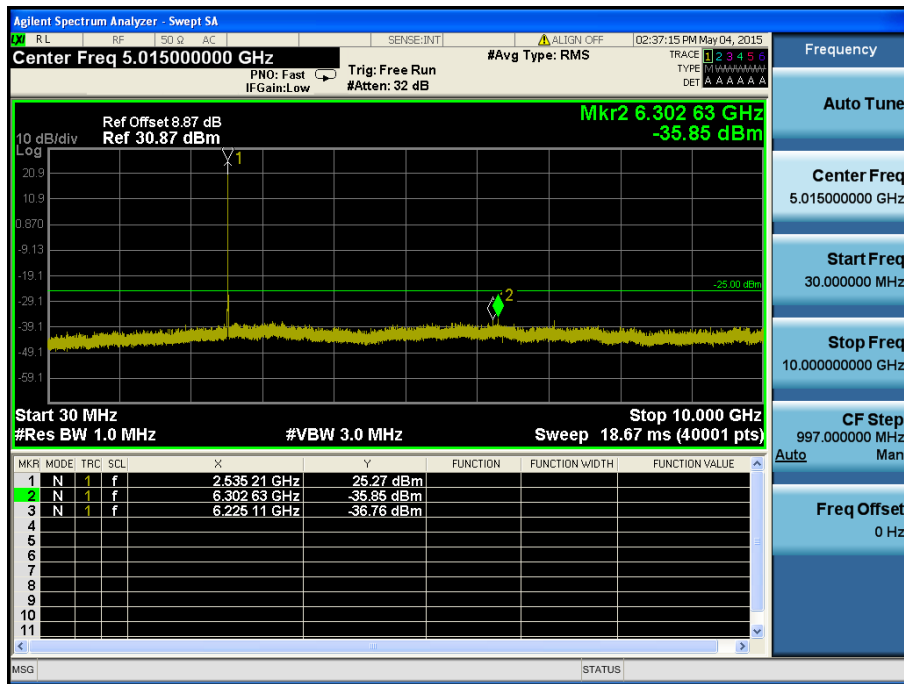

LTE Band 7 / 15MHz / 16QAM - RB Size/Offset (1/74) – High Channel

LTE Band 7 / 15MHz / 16QAM - RB Size/Offset (1/74) – High Channel

LTE Band 7 / 10MHz / QPSK - RB Size/Offset (1/49) – Low Channel

LTE Band 7 / 10MHz / QPSK - RB Size/Offset (1/49) – Low Channel

LTE Band 7 / 10MHz / QPSK - RB Size/Offset (1/49) – Mid Channel

LTE Band 7 / 10MHz / QPSK - RB Size/Offset (1/49) – Mid Channel

LTE Band 7 / 10MHz / QPSK - RB Size/Offset (1/49) – High Channel

LTE Band 7 / 10MHz / QPSK - RB Size/Offset (1/49) – High Channel

LTE Band 7 / 5MHz / QPSK - RB Size/Offset (1/0) – Low Channel

LTE Band 7 / 5MHz / QPSK - RB Size/Offset (1/0) – Low Channel

LTE Band 7 / 5MHz / 16QAM - RB Size/Offset (12/6) – Mid Channel

LTE Band 7 / 5MHz / 16QAM - RB Size/Offset (12/6) – Mid Channel