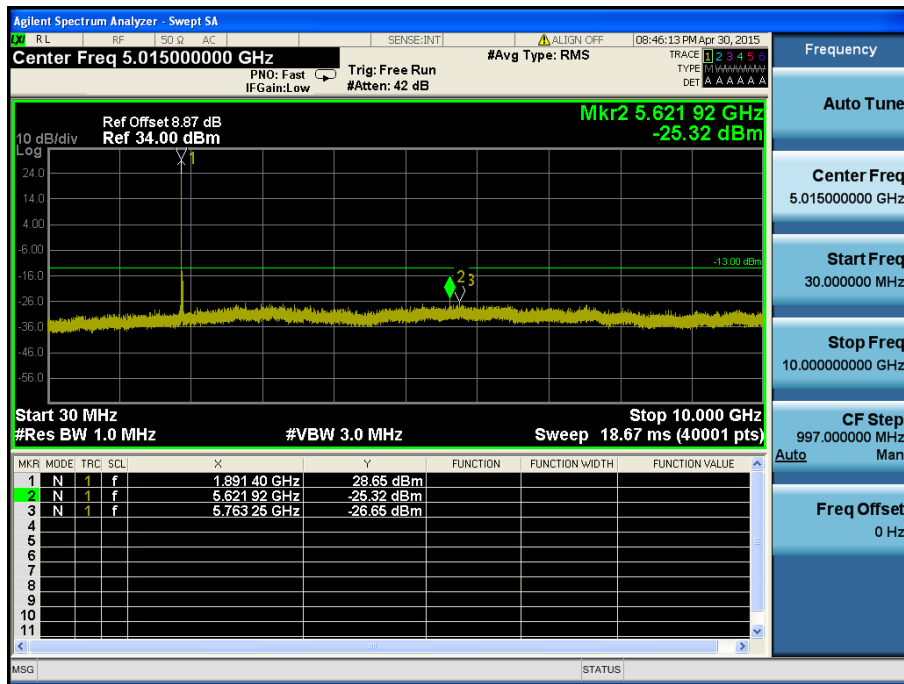

8.4.4 LTE Band 2

LTE Band 2 / 20MHz / 16QAM - RB Size/Offset (1/50) – Low Channel

LTE Band 2 / 20MHz / 16QAM - RB Size/Offset (1/50) – Low Channel

LTE Band 2 / 20MHz / 16QAM - RB Size/Offset (1/0) – Mid Channel

LTE Band 2 / 20MHz / 16QAM - RB Size/Offset (1/0) – Mid Channel

LTE Band 2 / 20MHz / 16QAM - RB Size/Offset (1/0) – High Channel

LTE Band 2 / 20MHz / 16QAM - RB Size/Offset (1/0) – High Channel

LTE Band 2 / 15MHz / QPSK - RB Size/Offset (1/74) – Low Channel