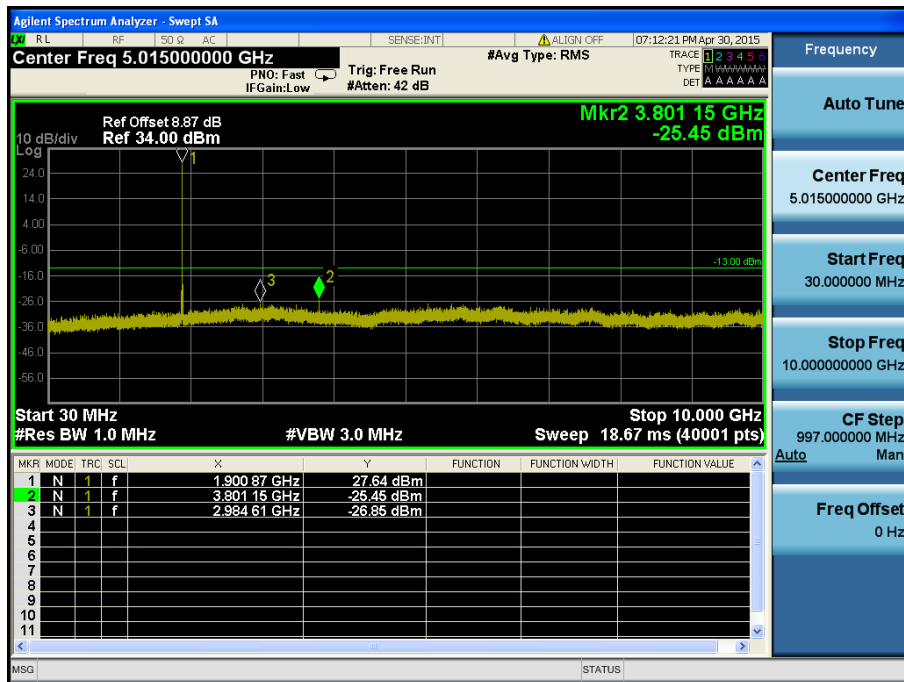

LTE Band 2 / 15MHz / 16QAM - RB Size/Offset (75/0) – High Channel

LTE Band 2 / 10MHz / QPSK - RB Size/Offset (1/25) – Low Channel

LTE Band 2 / 10MHz / QPSK - RB Size/Offset (1/25) – Low Channel

LTE Band 2 / 10MHz / 16QAM - RB Size/Offset (1/0) – Mid Channel

LTE Band 2 / 10MHz / 16QAM - RB Size/Offset (1/0) – Mid Channel

LTE Band 2 / 10MHz / 16QAM - RB Size/Offset (1/0) – High Channel

LTE Band 2 / 10MHz / 16QAM - RB Size/Offset (1/0) – High Channel

LTE Band 2 / 5MHz / 16QAM - RB Size/Offset (1/24) – Low Channel