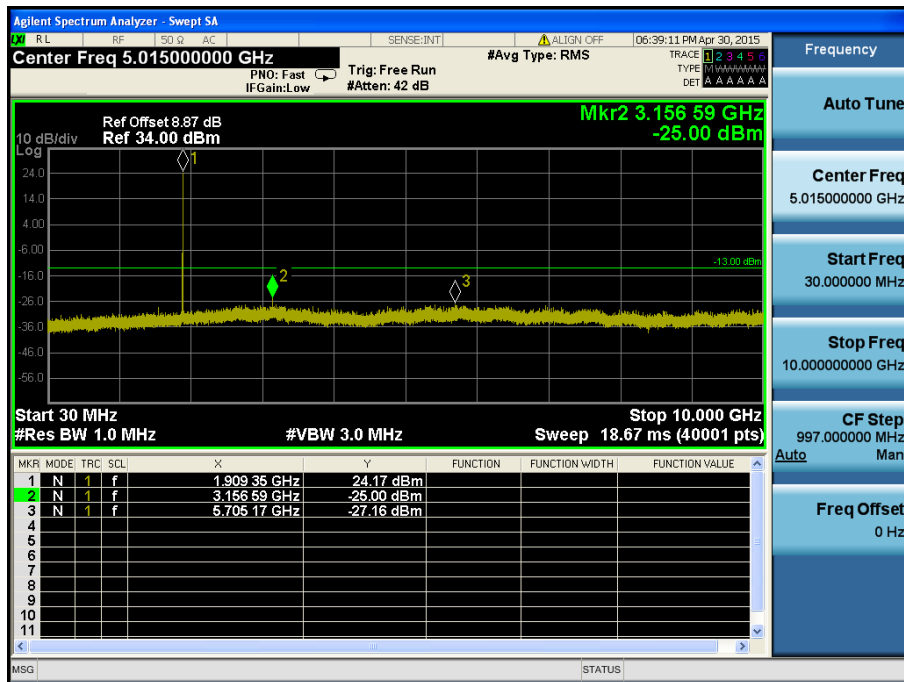

LTE Band 2 / 5MHz / 16QAM - RB Size/Offset (1/24) – Low Channel

LTE Band 2 / 5MHz / QPSK - RB Size/Offset (1/24) – Mid Channel

LTE Band 2 / 5MHz / QPSK - RB Size/Offset (1/24) – Mid Channel

LTE Band 2 / 5MHz / 16QAM - RB Size/Offset (12/13) – High Channel

LTE Band 2 / 5MHz / 16QAM - RB Size/Offset (12/13) – High Channel

LTE Band 2 / 3MHz / QPSK - RB Size/Offset (1/0) – Low Channel

LTE Band 2 / 3MHz / QPSK - RB Size/Offset (1/0) – Low Channel

LTE Band 2 / 3MHz / QPSK - RB Size/Offset (1/7) – Mid Channel