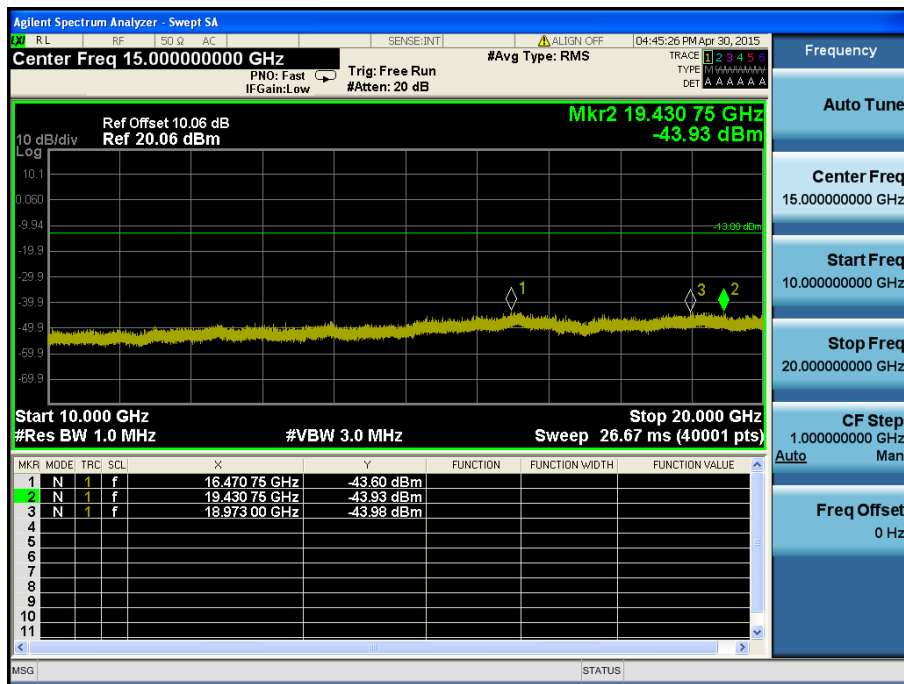

LTE Band 2 / 3MHz / QPSK - RB Size/Offset (1/7) – Mid Channel

LTE Band 2 / 3MHz / 16QAM - RB Size/Offset (8/7) – High Channel

LTE Band 2 / 3MHz / 16QAM - RB Size/Offset (8/7) – High Channel

LTE Band 2 / 1.4MHz / 16QAM - RB Size/Offset (6/0) – Low Channel

LTE Band 2 / 1.4MHz / 16QAM - RB Size/Offset (6/0) – Low Channel

LTE Band 2 / 1.4MHz / QPSK - RB Size/Offset (3/0) – Mid Channel

LTE Band 2 / 1.4MHz / QPSK - RB Size/Offset (3/0) – Mid Channel

LTE Band 2 / 1.4MHz / QPSK - RB Size/Offset (6/0) – High Channel