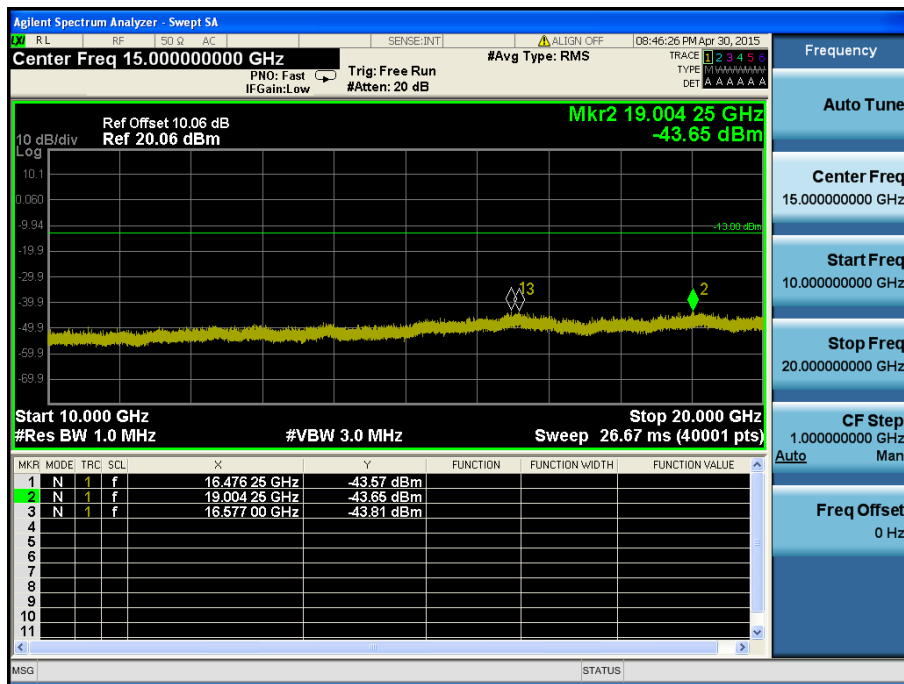

8.4.4 LTE Band 2

LTE Band 2 / 20MHz / 16QAM - RB Size/Offset (1/50) – Low Channel

LTE Band 2 / 20MHz / 16QAM - RB Size/Offset (1/50) – Low Channel

LTE Band 2 / 20MHz / 16QAM - RB Size/Offset (1/0) – Mid Channel

LTE Band 2 / 20MHz / 16QAM - RB Size/Offset (1/0) – Mid Channel

LTE Band 2 / 20MHz / 16QAM - RB Size/Offset (1/0) – High Channel

LTE Band 2 / 20MHz / 16QAM - RB Size/Offset (1/0) – High Channel

LTE Band 2 / 15MHz / QPSK - RB Size/Offset (1/74) – Low Channel