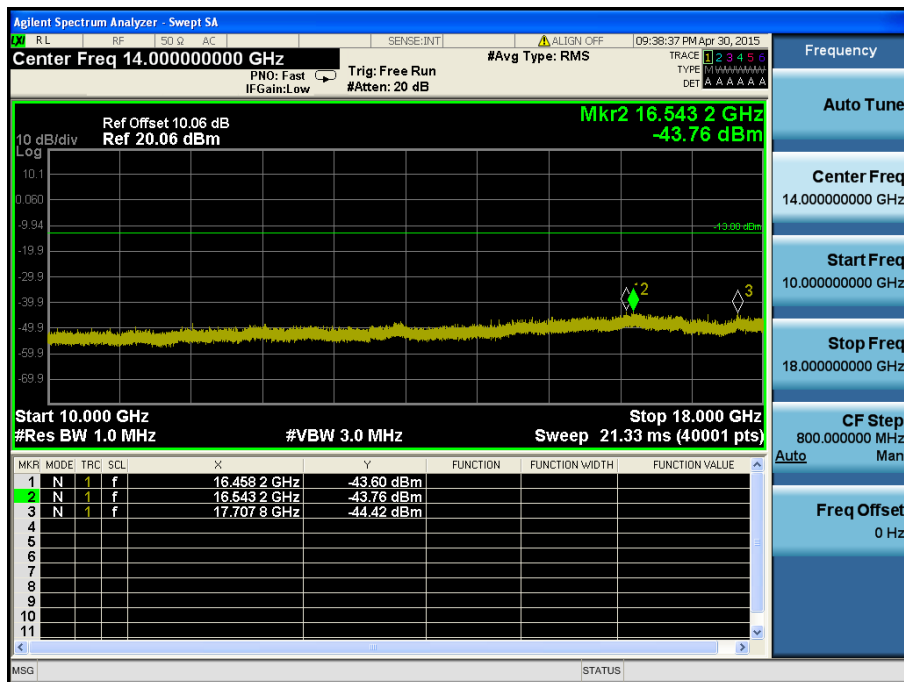

LTE Band 4 / 3MHz / 16QAM - RB Size/Offset (1/0) – High Channel

LTE Band 4 / 3MHz / 16QAM - RB Size/Offset (1/0) – High Channel

LTE Band 4 / 1.4MHz / QPSK - RB Size/Offset (1/2) – Low Channel

LTE Band 4 / 1.4MHz / QPSK - RB Size/Offset (1/2) – Low Channel

LTE Band 4 / 1.4MHz / 16QAM - RB Size/Offset (1/5) – Mid Channel

LTE Band 4 / 1.4MHz / 16QAM - RB Size/Offset (1/5) – Mid Channel

LTE Band 4 / 1.4MHz / 16QAM - RB Size/Offset (1/5) – High Channel

LTE Band 4 / 1.4MHz / 16QAM - RB Size/Offset (1/5) – High Channel