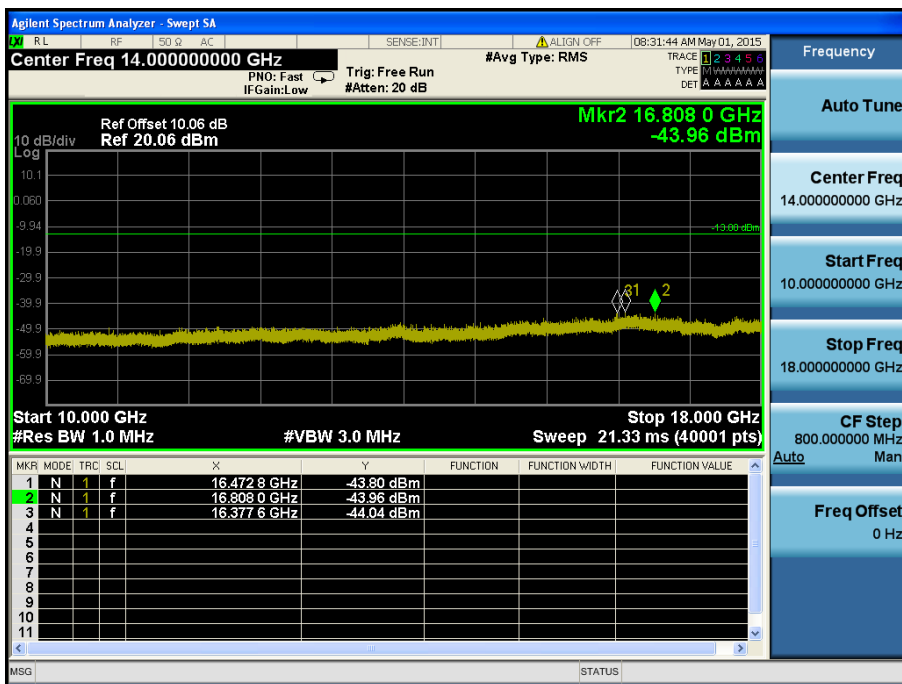

LTE Band 4 / 15MHz / 16QAM - RB Size/Offset (75/0) – Mid Channel

LTE Band 4 / 15MHz / 16QAM - RB Size/Offset (75/0) – Mid Channel

LTE Band 4 / 15MHz / QPSK - RB Size/Offset (1/0) – High Channel

LTE Band 4 / 15MHz / QPSK - RB Size/Offset (1/0) – High Channel

LTE Band 4 / 10MHz / 16QAM - RB Size/Offset (25/12) – Low Channel

LTE Band 4 / 10MHz / 16QAM - RB Size/Offset (25/12) – Low Channel

LTE Band 4 / 10MHz / QPSK - RB Size/Offset (25/12) – Mid Channel

LTE Band 4 / 10MHz / QPSK - RB Size/Offset (25/12) – Mid Channel

LTE Band 4 / 10MHz / 16QAM - RB Size/Offset (50/0) – High Channel

LTE Band 4 / 10MHz / 16QAM - RB Size/Offset (50/0) – High Channel

LTE Band 4 / 5MHz / QPSK - RB Size/Offset (25/0) – Low Channel

LTE Band 4 / 5MHz / QPSK - RB Size/Offset (25/0) – Low Channel