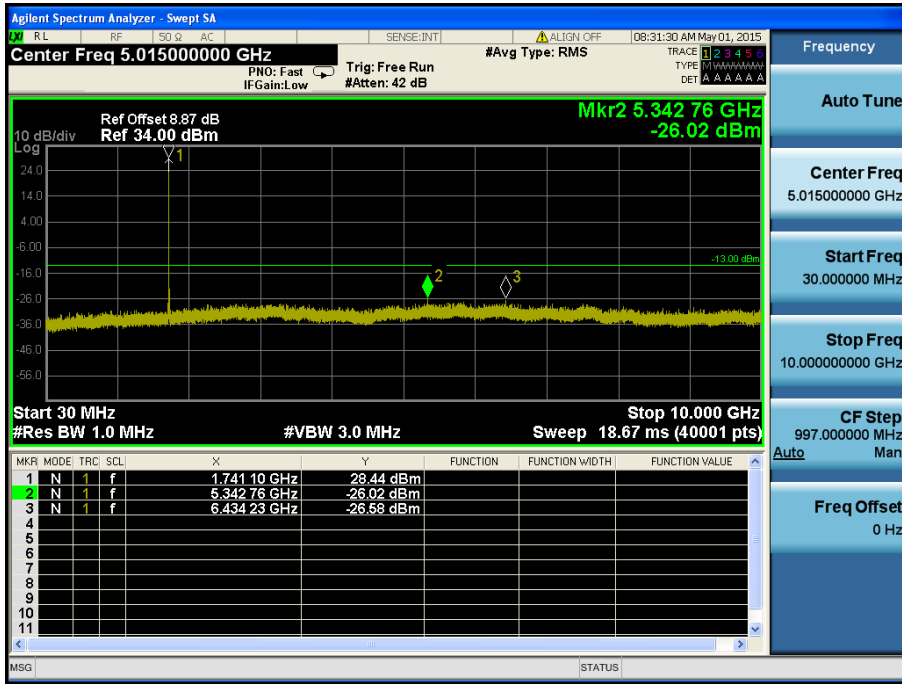

LTE Band 4 / 15MHz / 16QAM - RB Size/Offset (75/0) – Mid Channel

LTE Band 4 / 15MHz / 16QAM - RB Size/Offset (75/0) – Mid Channel

LTE Band 4 / 15MHz / QPSK - RB Size/Offset (1/0) – High Channel

LTE Band 4 / 15MHz / QPSK - RB Size/Offset (1/0) – High Channel

LTE Band 4 / 10MHz / 16QAM - RB Size/Offset (25/12) – Low Channel

LTE Band 4 / 10MHz / 16QAM - RB Size/Offset (25/12) – Low Channel

LTE Band 4 / 10MHz / QPSK - RB Size/Offset (25/12) – Mid Channel

LTE Band 4 / 10MHz / QPSK - RB Size/Offset (25/12) – Mid Channel

LTE Band 4 / 10MHz / 16QAM - RB Size/Offset (50/0) – High Channel

LTE Band 4 / 10MHz / 16QAM - RB Size/Offset (50/0) – High Channel

LTE Band 4 / 5MHz / QPSK - RB Size/Offset (25/0) – Low Channel

LTE Band 4 / 5MHz / QPSK - RB Size/Offset (25/0) – Low Channel