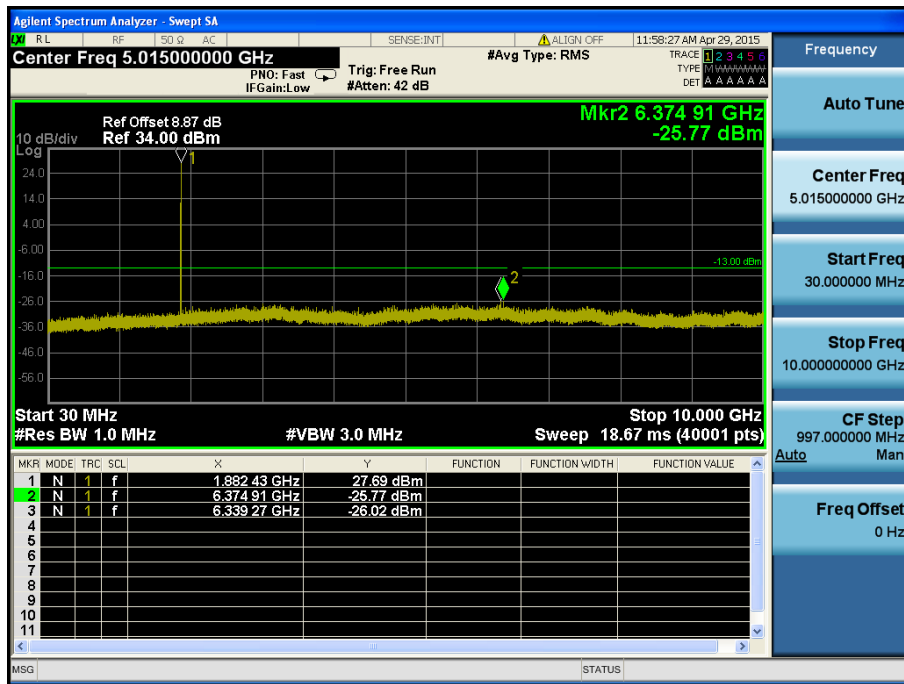

LTE Band 2 / 5MHz / QPSK - RB Size/Offset (1/24) – Mid Channel