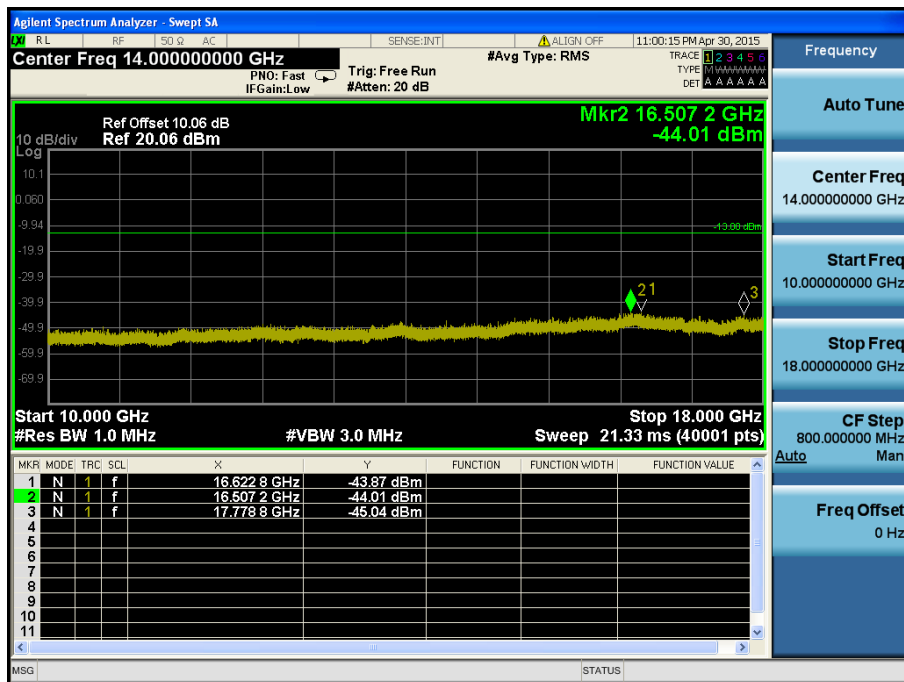

LTE Band 4 / 10MHz / 16QAM - RB Size/Offset (50/0) – High Channel

LTE Band 4 / 10MHz / 16QAM - RB Size/Offset (50/0) – High Channel

LTE Band 4 / 5MHz / QPSK - RB Size/Offset (25/0) – Low Channel

LTE Band 4 / 5MHz / QPSK - RB Size/Offset (25/0) – Low Channel

LTE Band 4 / 5MHz / 16QAM - RB Size/Offset (12/6) – Mid Channel

LTE Band 4 / 5MHz / 16QAM - RB Size/Offset (12/6) – Mid Channel

LTE Band 4 / 5MHz / 16QAM - RB Size/Offset (12/13) – High Channel

LTE Band 4 / 5MHz / 16QAM - RB Size/Offset (12/13) – High Channel