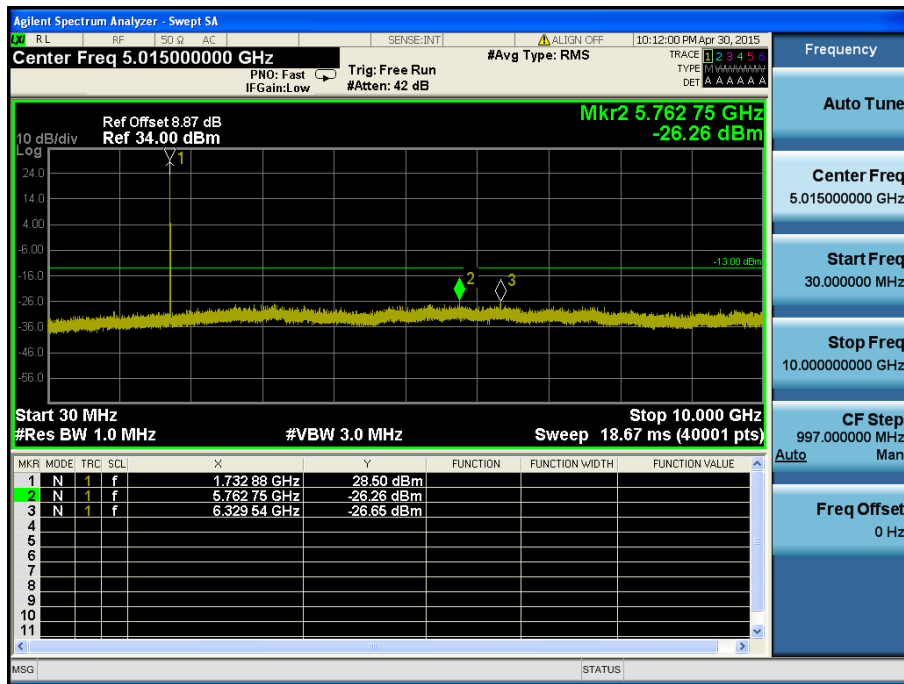

LTE Band 4 / 10MHz / 16QAM - RB Size/Offset (50/0) – High Channel

LTE Band 4 / 10MHz / 16QAM - RB Size/Offset (50/0) – High Channel

LTE Band 4 / 5MHz / QPSK - RB Size/Offset (25/0) – Low Channel

LTE Band 4 / 5MHz / QPSK - RB Size/Offset (25/0) – Low Channel

LTE Band 4 / 5MHz / 16QAM - RB Size/Offset (12/6) – Mid Channel

LTE Band 4 / 5MHz / 16QAM - RB Size/Offset (12/6) – Mid Channel

LTE Band 4 / 5MHz / 16QAM - RB Size/Offset (12/13) – High Channel

LTE Band 4 / 5MHz / 16QAM - RB Size/Offset (12/13) – High Channel

LTE Band 4 / 3MHz / QPSK - RB Size/Offset (1/14) – Low Channel

LTE Band 4 / 3MHz / QPSK - RB Size/Offset (1/14) – Low Channel

LTE Band 4 / 3MHz / 16QAM - RB Size/Offset (1/7) – Mid Channel

LTE Band 4 / 3MHz / 16QAM - RB Size/Offset (1/7) – Mid Channel