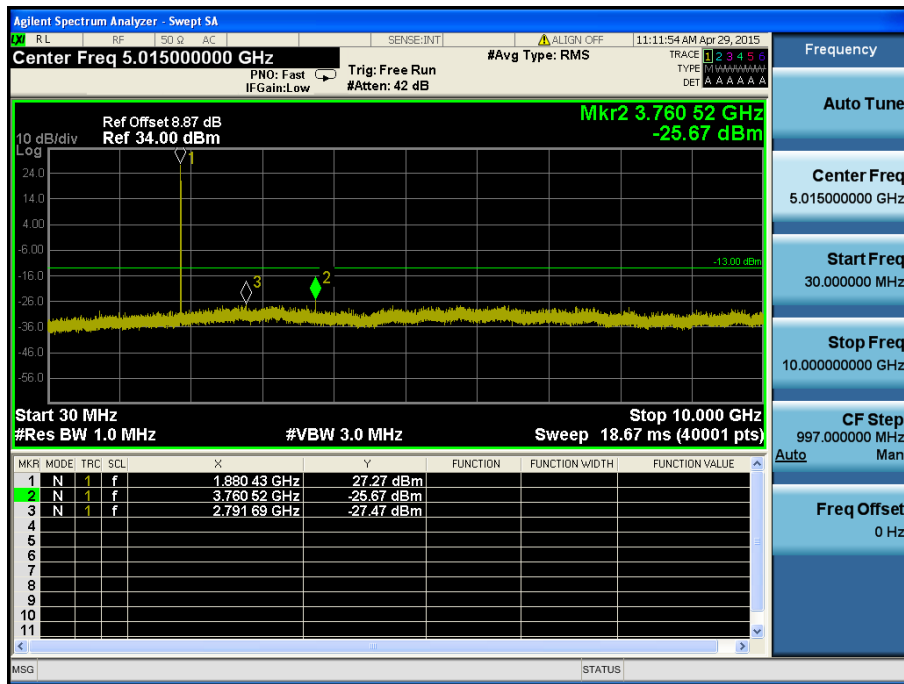

LTE Band 2 / 5MHz / 16QAM - RB Size/Offset (1/24) – Low Channel

LTE Band 2 / 5MHz / QPSK - RB Size/Offset (1/24) – Mid Channel

LTE Band 2 / 5MHz / QPSK - RB Size/Offset (1/24) – Mid Channel

LTE Band 2 / 5MHz / 16QAM - RB Size/Offset (12/13) – High Channel

LTE Band 2 / 5MHz / 16QAM - RB Size/Offset (12/13) – High Channel

LTE Band 2 / 3MHz / QPSK - RB Size/Offset (1/0) – Low Channel

LTE Band 2 / 3MHz / QPSK - RB Size/Offset (1/0) – Low Channel

LTE Band 2 / 3MHz / QPSK - RB Size/Offset (1/7) – Mid Channel