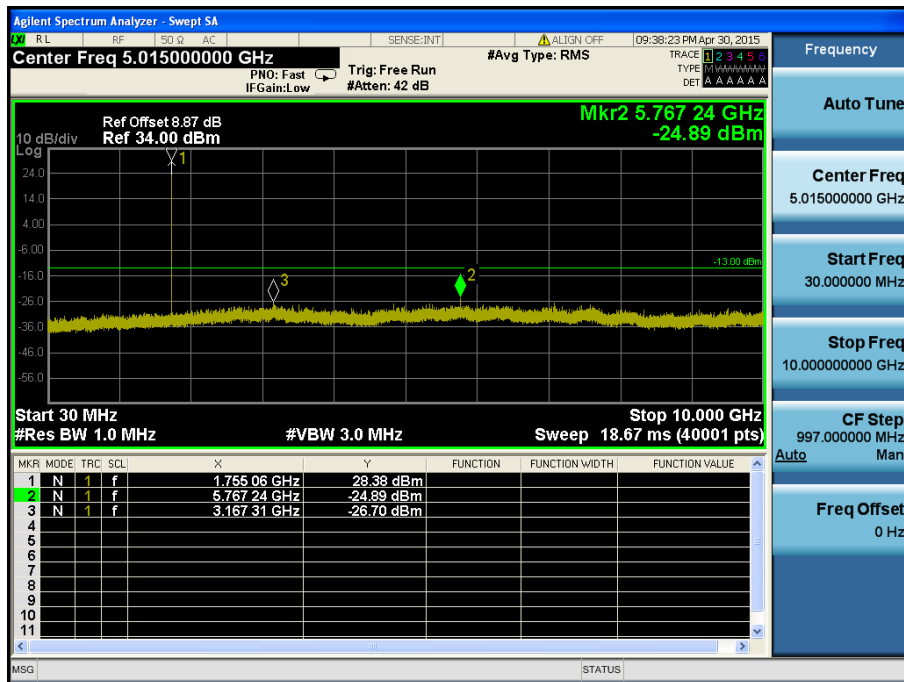

LTE Band 4 / 3MHz / 16QAM - RB Size/Offset (1/0) – High Channel

LTE Band 4 / 3MHz / 16QAM - RB Size/Offset (1/0) – High Channel

LTE Band 4 / 1.4MHz / QPSK - RB Size/Offset (1/2) – Low Channel

LTE Band 4 / 1.4MHz / QPSK - RB Size/Offset (1/2) – Low Channel

LTE Band 4 / 1.4MHz / 16QAM - RB Size/Offset (1/5) – Mid Channel

LTE Band 4 / 1.4MHz / 16QAM - RB Size/Offset (1/5) – Mid Channel

LTE Band 4 / 1.4MHz / 16QAM - RB Size/Offset (1/5) – High Channel

LTE Band 4 / 1.4MHz / 16QAM - RB Size/Offset (1/5) – High Channel