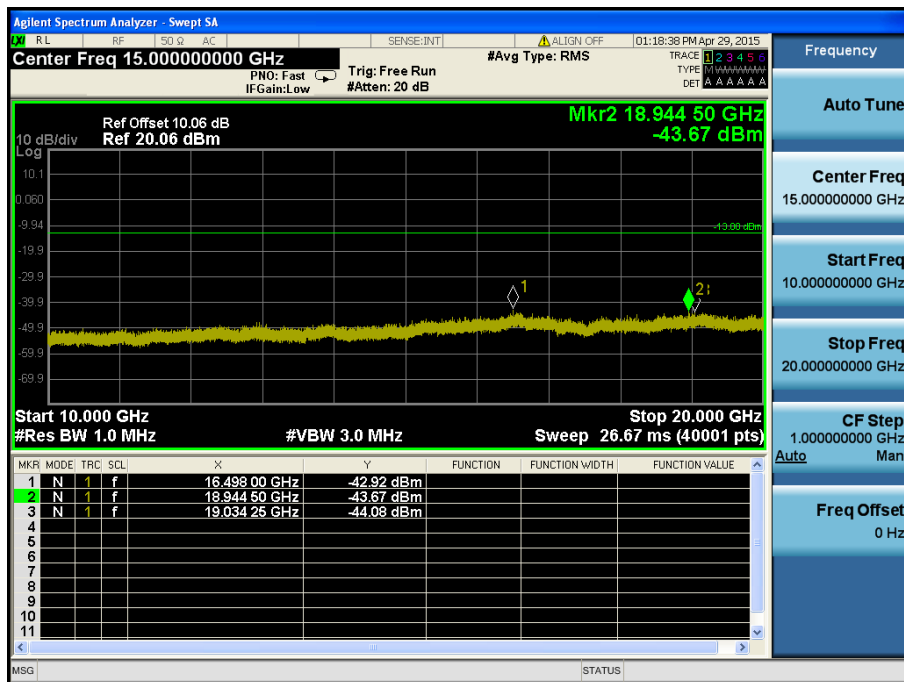

8.4.4 LTE Band 2

LTE Band 2 / 20MHz / 16QAM - RB Size/Offset (1/50) – Low Channel

LTE Band 2 / 20MHz / 16QAM - RB Size/Offset (1/50) – Low Channel

LTE Band 2 / 20MHz / 16QAM - RB Size/Offset (1/0) – Mid Channel

LTE Band 2 / 20MHz / 16QAM - RB Size/Offset (1/0) – Mid Channel

LTE Band 2 / 20MHz / 16QAM - RB Size/Offset (1/0) – High Channel

LTE Band 2 / 20MHz / 16QAM - RB Size/Offset (1/0) – High Channel

LTE Band 2 / 15MHz / QPSK - RB Size/Offset (1/74) – Low Channel

LTE Band 2 / 15MHz / QPSK - RB Size/Offset (1/74) – Low Channel

LTE Band 2 / 15MHz / QPSK - RB Size/Offset (1/0) – Mid Channel

LTE Band 2 / 15MHz / QPSK - RB Size/Offset (1/0) – Mid Channel

LTE Band 2 / 15MHz / 16QAM - RB Size/Offset (75/0) – High Channel