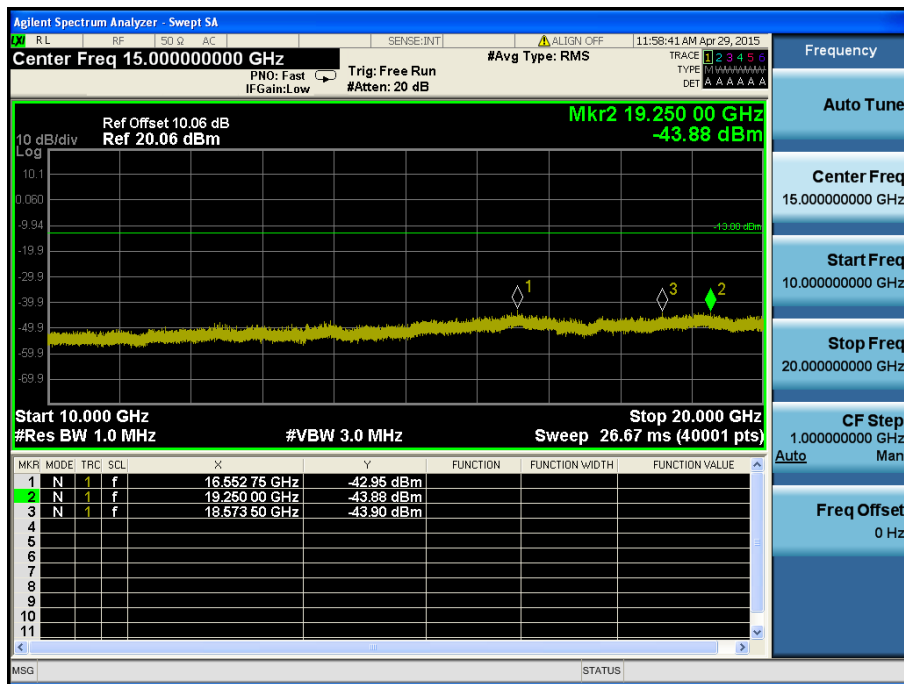

LTE Band 2 / 5MHz / QPSK - RB Size/Offset (1/24) – Mid Channel