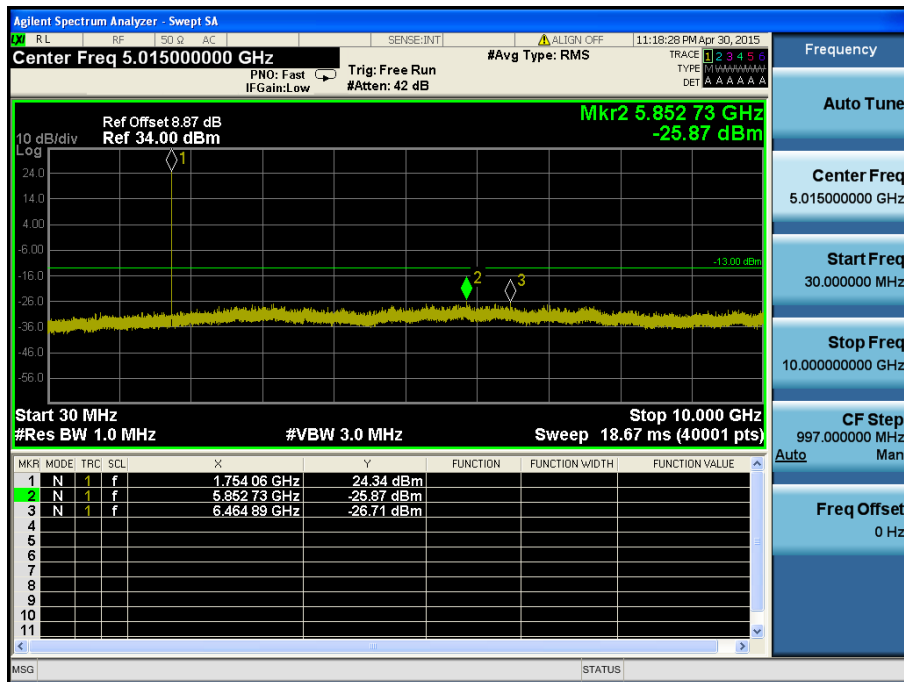

LTE Band 4 / 10MHz / 16QAM - RB Size/Offset (50/0) – High Channel

LTE Band 4 / 10MHz / 16QAM - RB Size/Offset (50/0) – High Channel

LTE Band 4 / 5MHz / QPSK - RB Size/Offset (25/0) – Low Channel

LTE Band 4 / 5MHz / QPSK - RB Size/Offset (25/0) – Low Channel

LTE Band 4 / 5MHz / 16QAM - RB Size/Offset (12/6) – Mid Channel

LTE Band 4 / 5MHz / 16QAM - RB Size/Offset (12/6) – Mid Channel

LTE Band 4 / 5MHz / 16QAM - RB Size/Offset (12/13) – High Channel

LTE Band 4 / 5MHz / 16QAM - RB Size/Offset (12/13) – High Channel