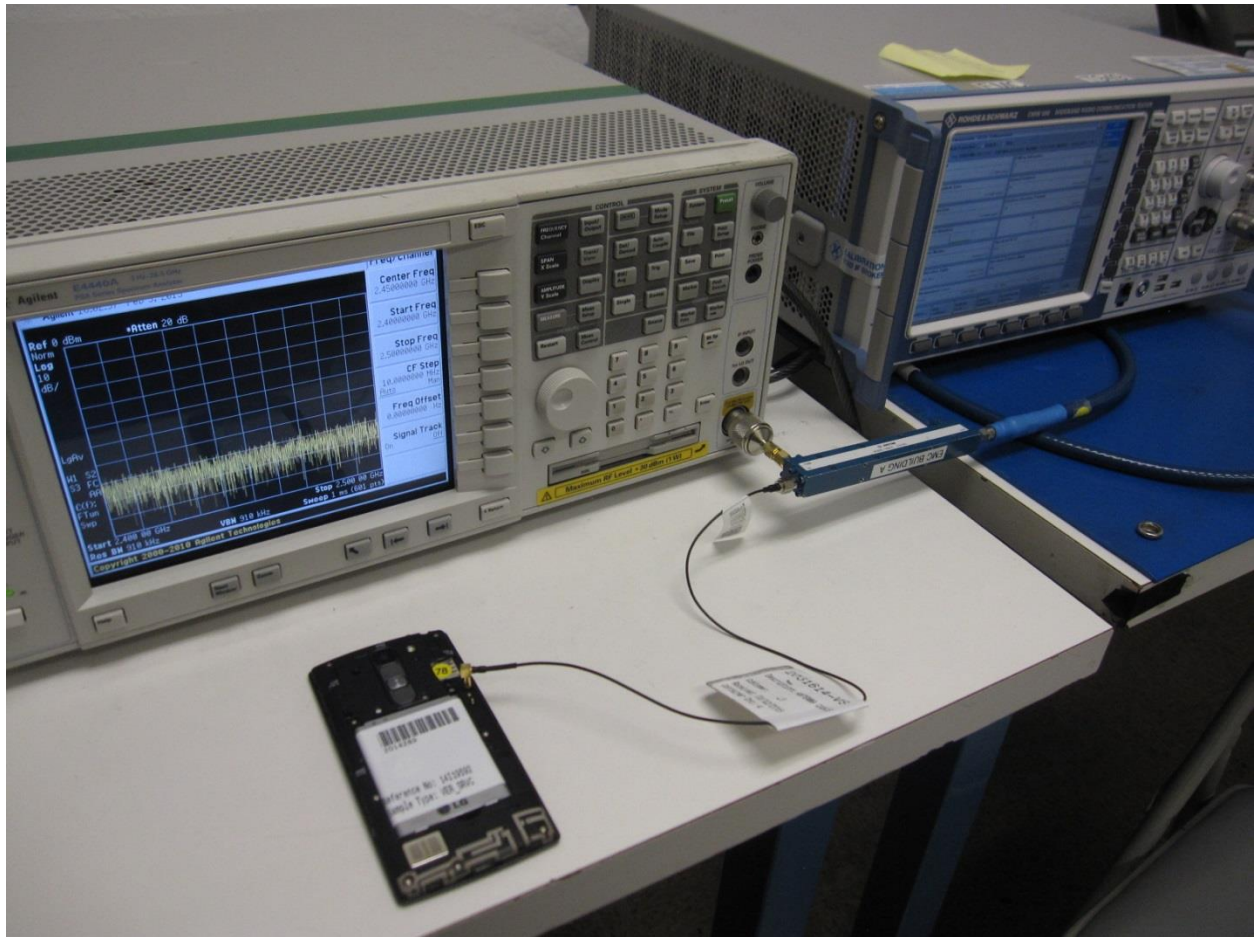

12. SETUP PHOTOS

ANTENNA PORT CONDUCTED RF MEASUREMENT SETUP

RADIATED RF MEASUREMENT SETUP FOR PORTABLE CONFIGURATION

ENVIRONMENTAL CHAMBER PHOTO

END OF REPORT