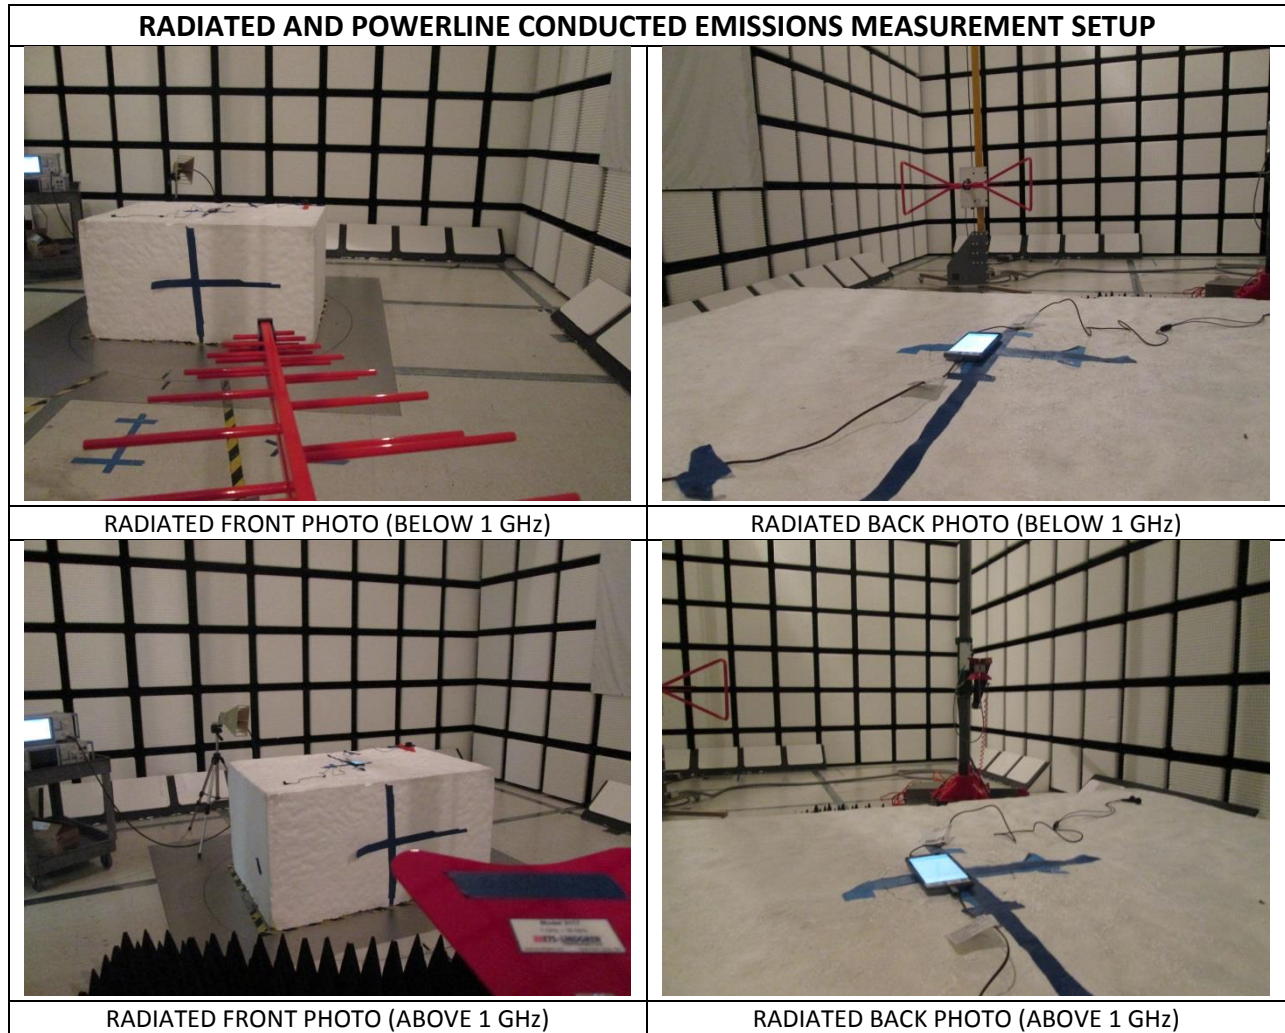

## 9. SETUP PHOTOS

RADIATED FRONT PHOTO (BELOW 1 GHz)

RADIATED BACK PHOTO (BELOW 1 GHz)

RADIATED FRONT PHOTO (ABOVE 1 GHz)

RADIATED BACK PHOTO (ABOVE 1 GHz)

**RADIATED RF MEASUREMENT SETUP FOR PORTABLE CONFIGURATION**

X-AXIS FRONT PHOTO

Y-AXIS FRONT PHOTO

Z-AXIS FRONT PHOTO

**END OF REPORT**