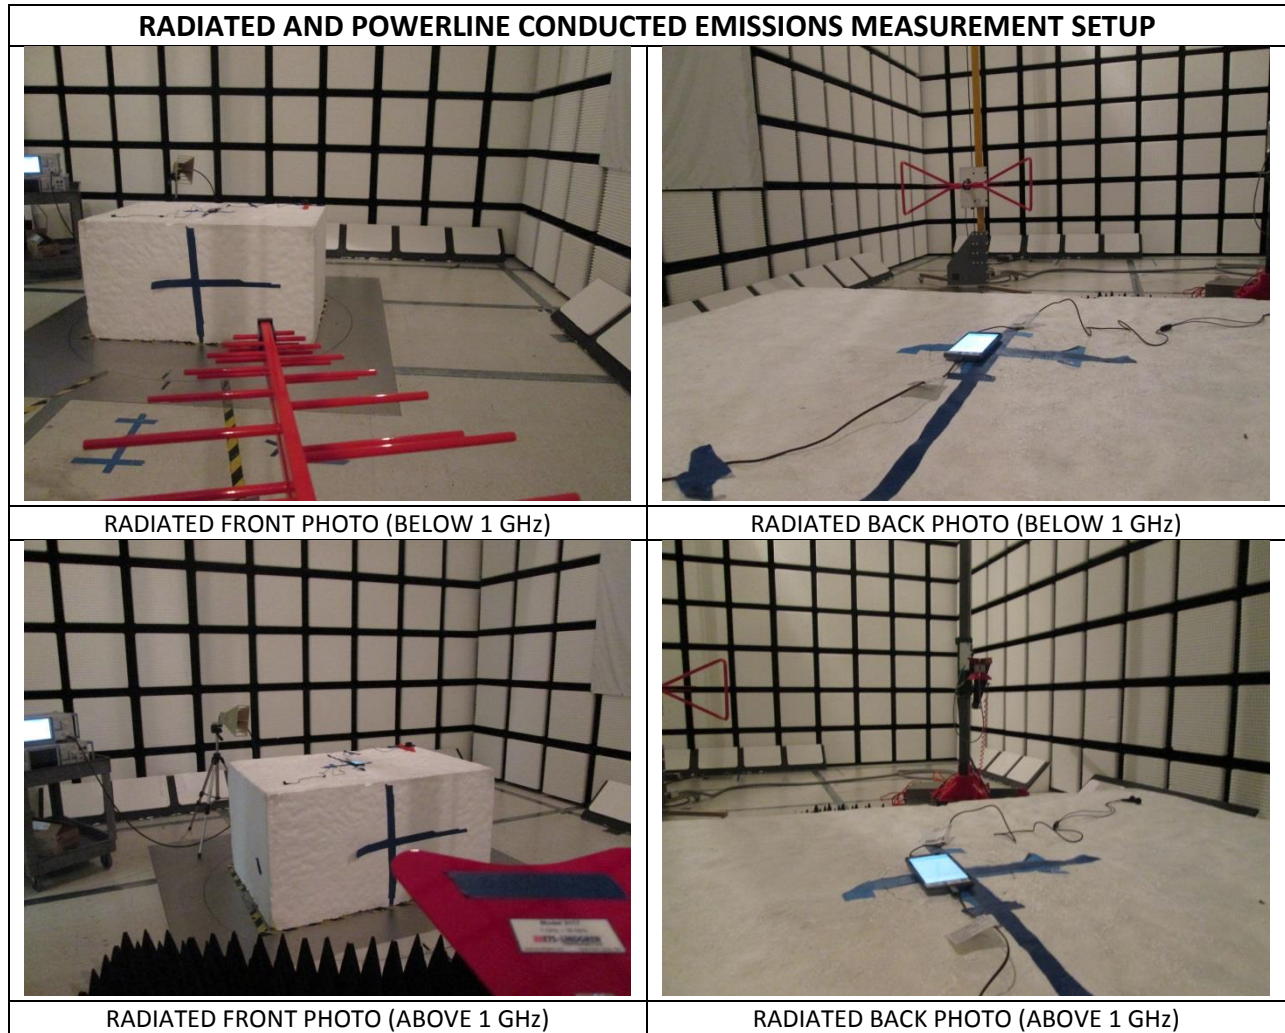

9. SETUP PHOTOS

RADIATED RF MEASUREMENT SETUP FOR PORTABLE CONFIGURATION

X-AXIS FRONT PHOTO

Y-AXIS FRONT PHOTO

Z-AXIS FRONT PHOTO

END OF REPORT