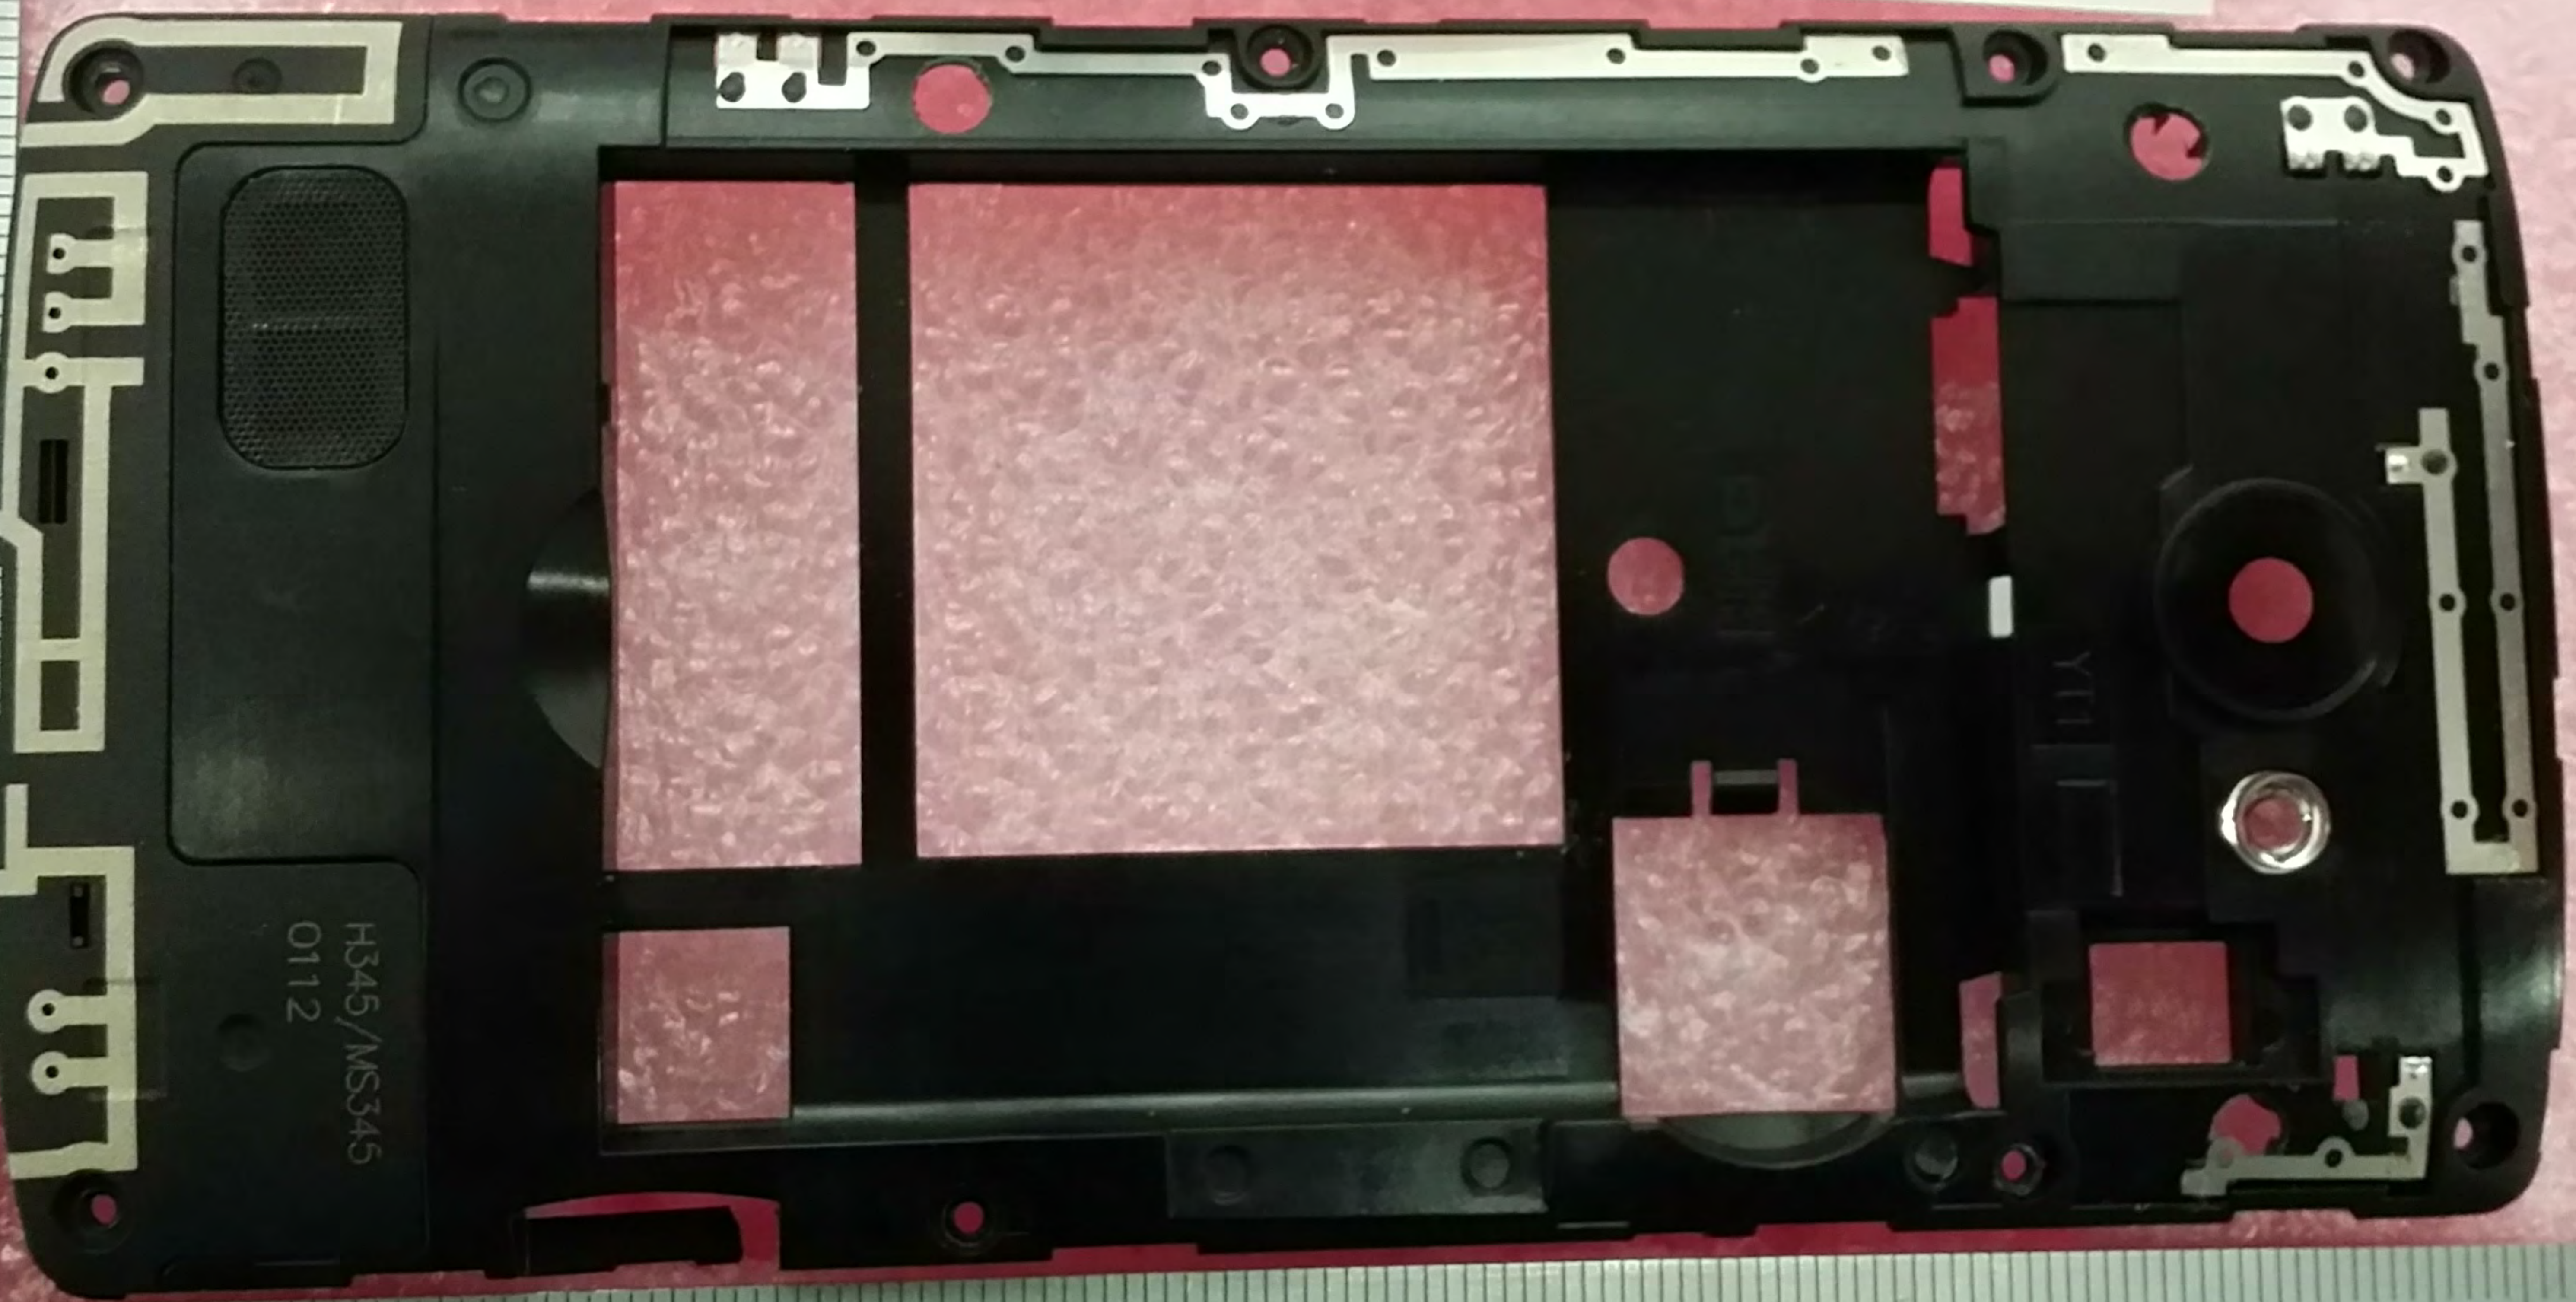

15119960

H345/MSS45
0112