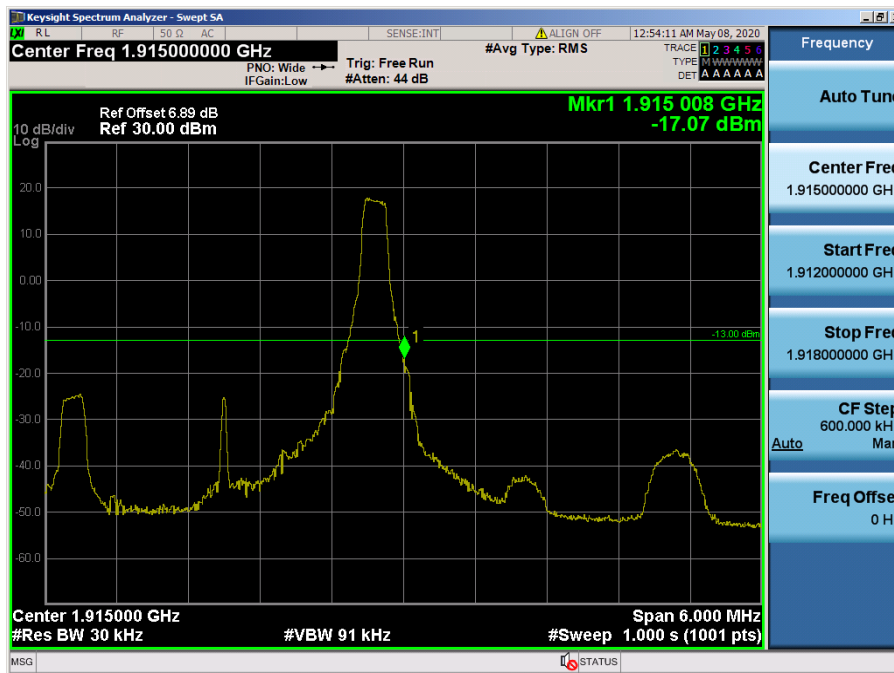

- Upper Band Edge

LTE Band 25, 2 / 5MHz / QPSK - RB Size/Offset (1/24)

- Upper Extended Band Edge

LTE Band 25, 2 / 5MHz / 16QAM - RB Size/Offset (12/13)

- Lower Band Edge

LTE Band 25, 2 / 3MHz / QPSK - RB Size/Offset (1/0)

- Lower Extended Band Edge

LTE Band 25, 2 / 3MHz / QPSK - RB Size/Offset (8/4)

- Upper Band Edge

LTE Band 25, 2 / 3MHz / 16QAM - RB Size/Offset (1/14)

- Upper Extended Band Edge

LTE Band 25, 2 / 3MHz / QPSK - RB Size/Offset (8/4)