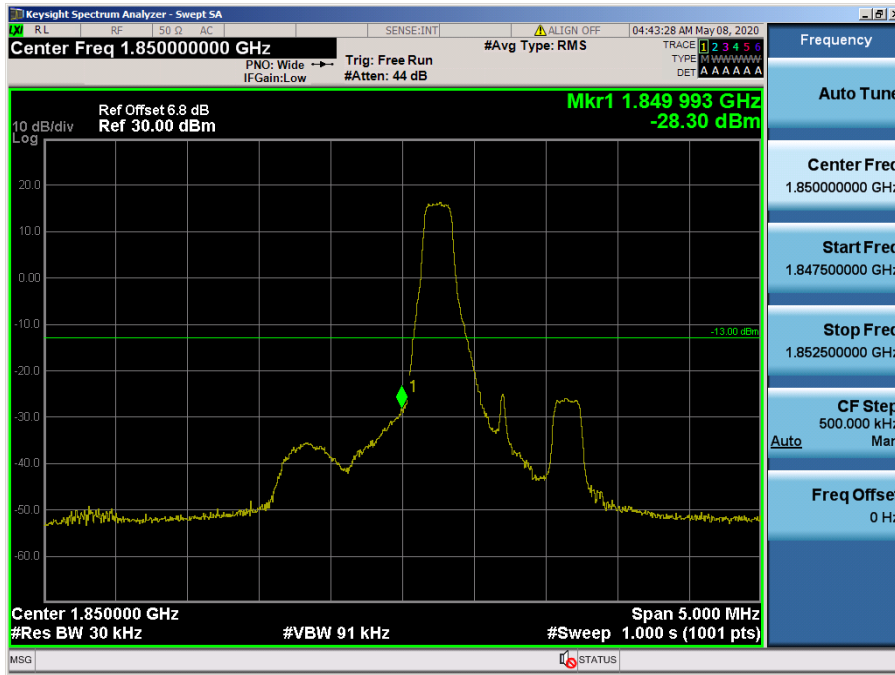

- Upper Band Edge

LTE Band 25, 2 / 5MHz / QPSK - RB Size/Offset (1/24)

- Upper Extended Band Edge

LTE Band 25, 2 / 5MHz / 16QAM - RB Size/Offset (12/13)

- Lower Band Edge

LTE Band 25, 2 / 3MHz / QPSK - RB Size/Offset (1/0)

- Lower Extended Band Edge

LTE Band 25, 2 / 3MHz / QPSK - RB Size/Offset (8/4)

- Upper Band Edge

LTE Band 25, 2 / 3MHz / 16QAM - RB Size/Offset (1/14)

- Upper Extended Band Edge

LTE Band 25, 2 / 3MHz / QPSK - RB Size/Offset (8/4)

- Lower Band Edge

LTE Band 25, 2 / 1.4MHz / 64QAM - RB Size/Offset (1/0)

- Lower Extended Band Edge

LTE Band 25, 2 / 1.4MHz / 64QAM - RB Size/Offset (3/2)

- Upper Band Edge

LTE Band 25, 2 / 1.4MHz / 64QAM - RB Size/Offset (3/3)