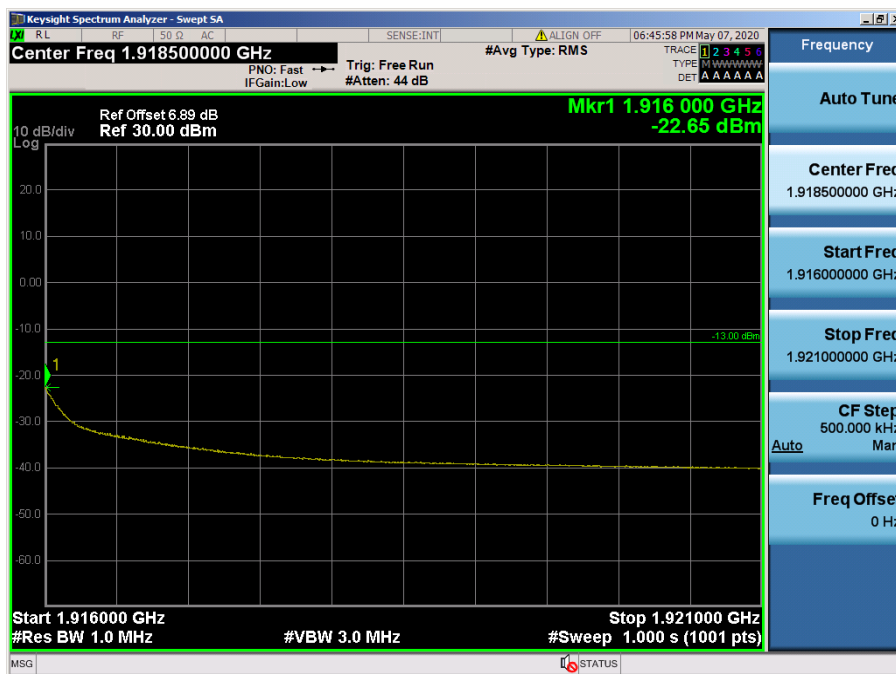

- Lower Extended Band Edge

LTE Band 25, 2 / 3MHz / QPSK - RB Size/Offset (8/4)

- Upper Band Edge

LTE Band 25, 2 / 3MHz / 16QAM - RB Size/Offset (1/14)

- Upper Extended Band Edge

LTE Band 25, 2 / 3MHz / QPSK - RB Size/Offset (8/4)

- Lower Band Edge

LTE Band 25, 2 / 1.4MHz / 64QAM - RB Size/Offset (1/0)

- Lower Extended Band Edge

LTE Band 25, 2 / 1.4MHz / 64QAM - RB Size/Offset (3/2)

- Upper Band Edge

LTE Band 25, 2 / 1.4MHz / 64QAM - RB Size/Offset (3/3)

- Upper Extended Band Edge

LTE Band 25, 2 / 1.4MHz / QPSK - RB Size/Offset (3/0)

8.3.8 LTE Band 41

- Band Edge (Low CH)

LTE Band 41 / 20MHz / QPSK - RB Size/Offset (100/0)

- Band Edge (MID CH)

LTE Band 41 / 20MHz / 64QAM - RB Size/Offset (100/0)