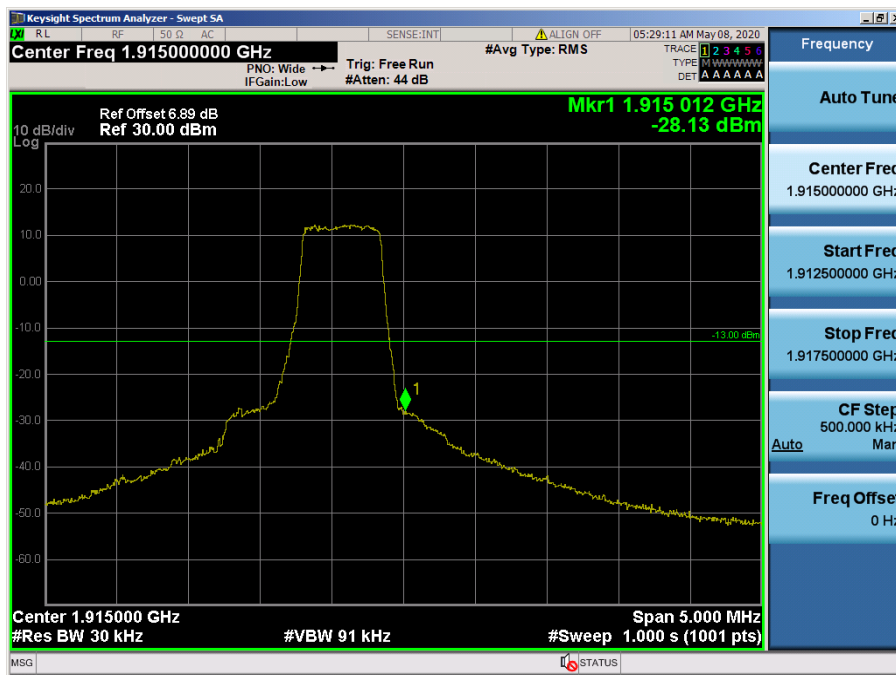

- Lower Extended Band Edge

LTE Band 25, 2 / 3MHz / QPSK - RB Size/Offset (8/4)

- Upper Band Edge

LTE Band 25, 2 / 3MHz / 16QAM - RB Size/Offset (1/14)

- Upper Extended Band Edge

LTE Band 25, 2 / 3MHz / QPSK - RB Size/Offset (8/4)

- Lower Band Edge

LTE Band 25, 2 / 1.4MHz / 64QAM - RB Size/Offset (1/0)

- Lower Extended Band Edge

LTE Band 25, 2 / 1.4MHz / 64QAM - RB Size/Offset (3/2)

- Upper Band Edge

LTE Band 25, 2 / 1.4MHz / 64QAM - RB Size/Offset (3/3)

- Upper Extended Band Edge

LTE Band 25, 2 / 1.4MHz / QPSK - RB Size/Offset (3/0)

8.3.8 LTE Band 41

- Band Edge (Low CH)

LTE Band 41 / 20MHz / QPSK - RB Size/Offset (100/0)

- Band Edge (MID CH)

LTE Band 41 / 20MHz / 64QAM - RB Size/Offset (100/0)