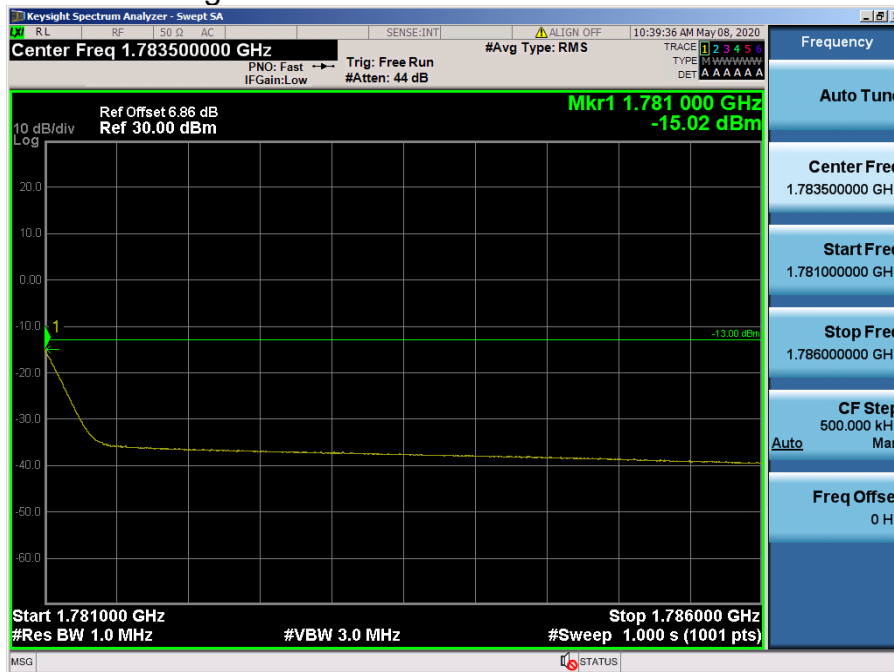

- Lower Extended Band Edge

LTE Band 66, 4 / 3MHz / QPSK - RB Size/Offset (8/4)

- Upper Band Edge

LTE Band 66, 4 / 3MHz / QPSK - RB Size/Offset (8/7)

- Upper Extended Band Edge

LTE Band 66, 4 / 3MHz / QPSK - RB Size/Offset (8/4)

- Lower Band Edge

LTE Band 66, 4 / 1.4MHz / QPSK - RB Size/Offset (3/0)

- Lower Extended Band Edge

LTE Band 66, 4 / 1.4MHz / 64QAM - RB Size/Offset (3/2)

- Upper Band Edge

LTE Band 66, 4 / 1.4MHz / QPSK - RB Size/Offset (1/5)

- Upper Extended Band Edge

LTE Band 66, 4 / 1.4MHz / QPSK - RB Size/Offset (1/2)

8.3.7 LTE Band 25, 2

- Lower Band Edge

LTE Band 25, 2 / 20MHz / QPSK - RB Size/Offset (50/0)

- Lower Extended Band Edge

LTE Band 25, 2 / 20MHz / QPSK - RB Size/Offset (100/0)