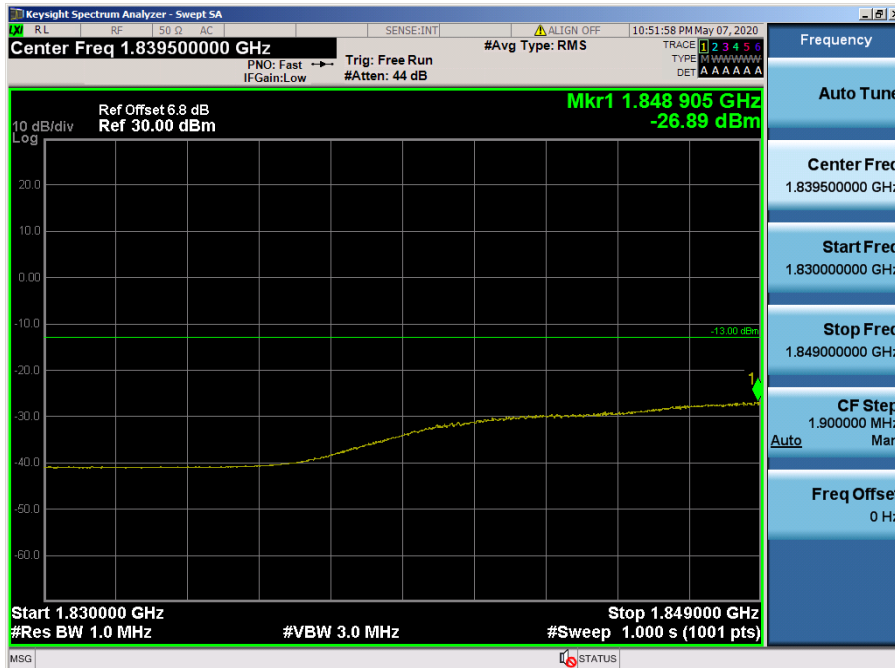

- Lower Band Edge

LTE Band 66, 4 / 1.4MHz / QPSK - RB Size/Offset (3/0)

- Lower Extended Band Edge

LTE Band 66, 4 / 1.4MHz / 64QAM - RB Size/Offset (3/2)

- Upper Band Edge

LTE Band 66, 4 / 1.4MHz / QPSK - RB Size/Offset (1/5)

- Upper Extended Band Edge

LTE Band 66, 4 / 1.4MHz / QPSK - RB Size/Offset (1/2)

8.3.7 LTE Band 25, 2

- Lower Band Edge

LTE Band 25, 2 / 20MHz / QPSK - RB Size/Offset (50/0)

- Lower Extended Band Edge

LTE Band 25, 2 / 20MHz / QPSK - RB Size/Offset (100/0)

- Upper Band Edge

LTE Band 25, 2 / 20MHz / QPSK - RB Size/Offset (50/50)

- Upper Extended Band Edge

LTE Band 25, 2 / 20MHz / QPSK - RB Size/Offset (50/50)

- Lower Band Edge

LTE Band 25, 2 / 15MHz / 16QAM - RB Size/Offset (1/0)