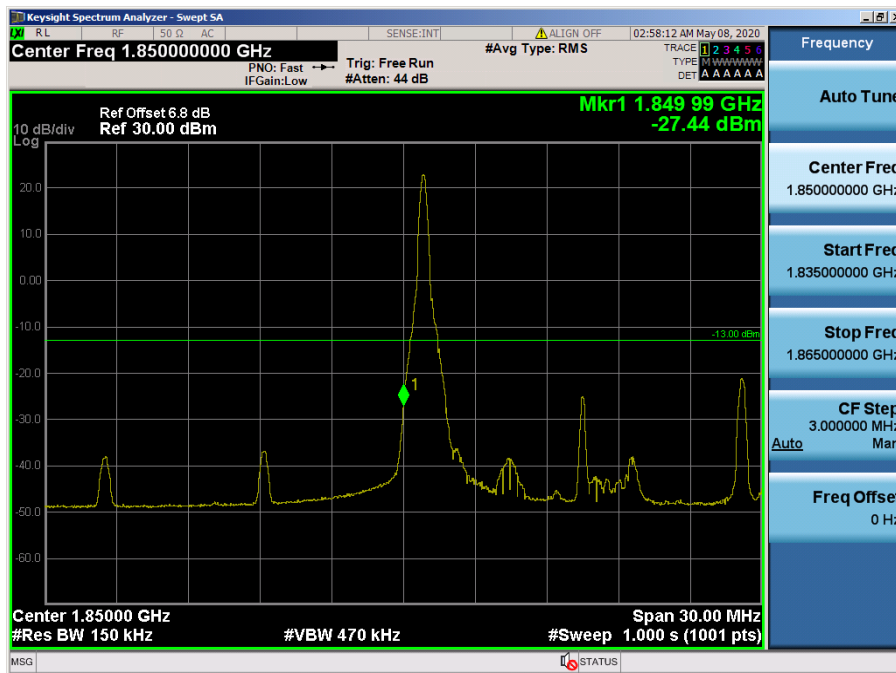

- Upper Extended Band Edge

LTE Band 66, 4 / 1.4MHz / QPSK - RB Size/Offset (1/2)

8.3.7 LTE Band 25, 2

- Lower Band Edge

LTE Band 25, 2 / 20MHz / QPSK - RB Size/Offset (50/0)

- Lower Extended Band Edge

LTE Band 25, 2 / 20MHz / QPSK - RB Size/Offset (100/0)

- Upper Band Edge

LTE Band 25, 2 / 20MHz / QPSK - RB Size/Offset (50/50)

- Upper Extended Band Edge

LTE Band 25, 2 / 20MHz / QPSK - RB Size/Offset (50/50)

- Lower Band Edge

LTE Band 25, 2 / 15MHz / 16QAM - RB Size/Offset (1/0)

- Lower Extended Band Edge

LTE Band 25, 2 / 15MHz / QPSK - RB Size/Offset (1/0)

- Upper Band Edge

LTE Band 25, 2 / 15MHz / QPSK - RB Size/Offset (36/39)

- Upper Extended Band Edge

LTE Band 25, 2 / 15MHz / QPSK - RB Size/Offset (36/39)