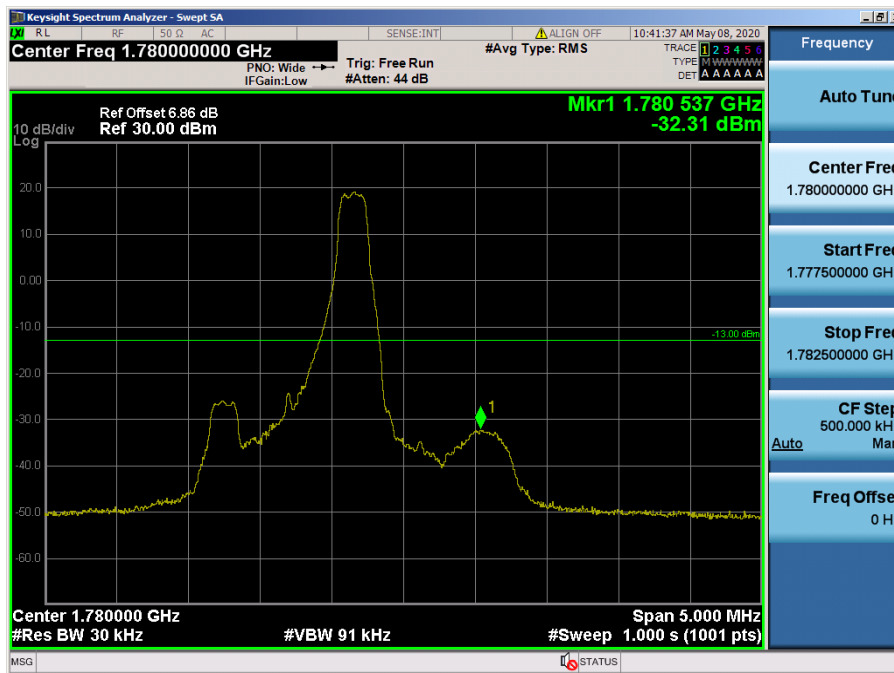

- Lower Band Edge

LTE Band 66, 4 / 1.4MHz / QPSK - RB Size/Offset (3/0)

- Lower Extended Band Edge

LTE Band 66, 4 / 1.4MHz / 64QAM - RB Size/Offset (3/2)

- Upper Band Edge

LTE Band 66, 4 / 1.4MHz / QPSK - RB Size/Offset (1/5)

- Upper Extended Band Edge

LTE Band 66, 4 / 1.4MHz / QPSK - RB Size/Offset (1/2)

8.3.7 LTE Band 25, 2

- Lower Band Edge

LTE Band 25, 2 / 20MHz / QPSK - RB Size/Offset (50/0)

- Lower Extended Band Edge

LTE Band 25, 2 / 20MHz / QPSK - RB Size/Offset (100/0)