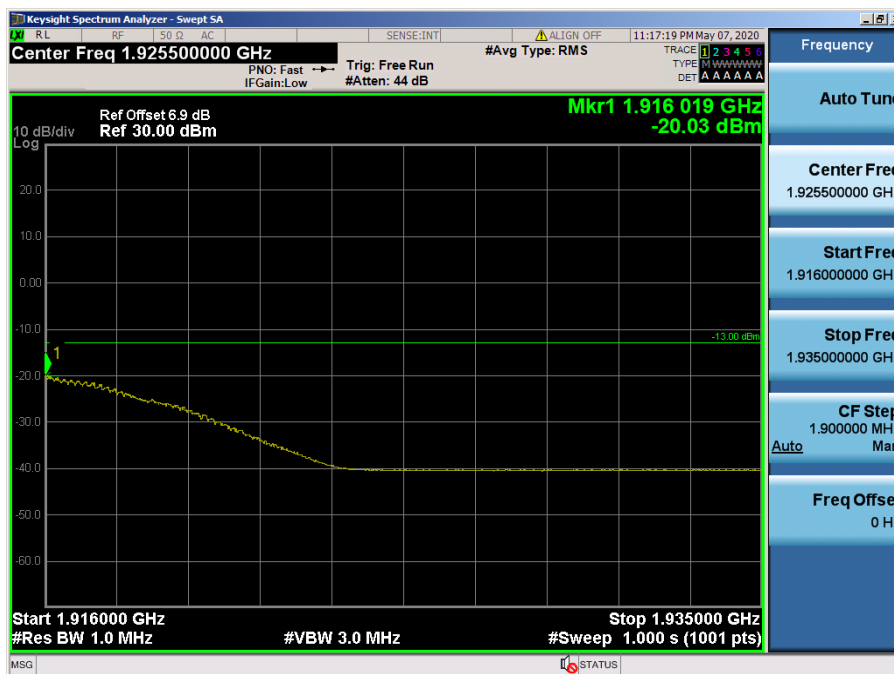

- Lower Band Edge

LTE Band 66, 4 / 1.4MHz / QPSK - RB Size/Offset (3/0)

- Lower Extended Band Edge

LTE Band 66, 4 / 1.4MHz / 64QAM - RB Size/Offset (3/2)

- Upper Band Edge

LTE Band 66, 4 / 1.4MHz / QPSK - RB Size/Offset (1/5)

- Upper Extended Band Edge

LTE Band 66, 4 / 1.4MHz / QPSK - RB Size/Offset (1/2)

8.3.7 LTE Band 25, 2

- Lower Band Edge

LTE Band 25, 2 / 20MHz / QPSK - RB Size/Offset (50/0)

- Lower Extended Band Edge

LTE Band 25, 2 / 20MHz / QPSK - RB Size/Offset (100/0)

- Upper Band Edge

LTE Band 25, 2 / 20MHz / QPSK - RB Size/Offset (50/50)

- Upper Extended Band Edge

LTE Band 25, 2 / 20MHz / QPSK - RB Size/Offset (50/50)

- Lower Band Edge

LTE Band 25, 2 / 15MHz / 16QAM - RB Size/Offset (1/0)