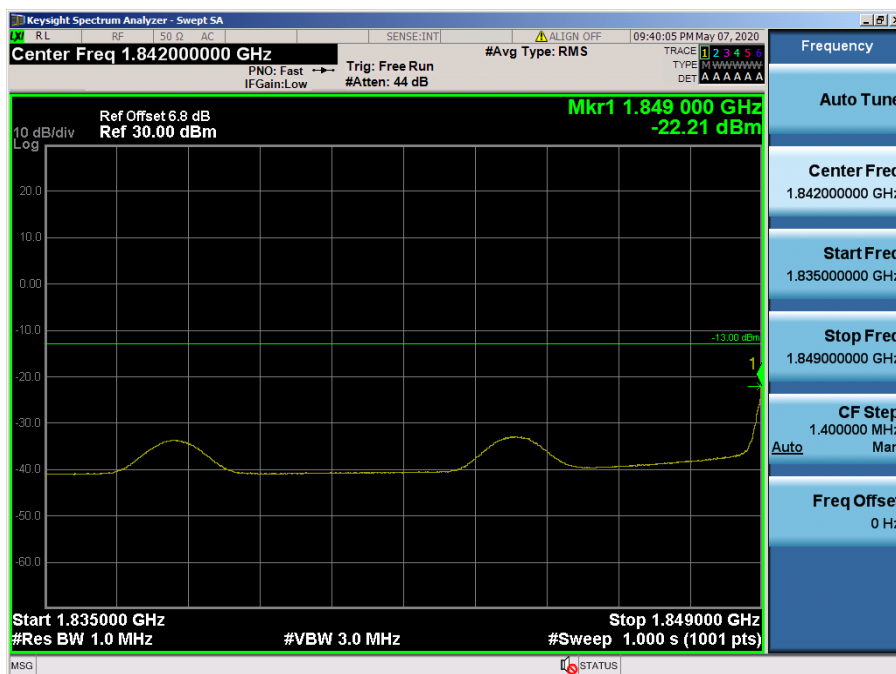

- Upper Extended Band Edge

LTE Band 66, 4 / 1.4MHz / QPSK - RB Size/Offset (1/2)

8.3.7 LTE Band 25, 2

- Lower Band Edge

LTE Band 25, 2 / 20MHz / QPSK - RB Size/Offset (50/0)

- Lower Extended Band Edge

LTE Band 25, 2 / 20MHz / QPSK - RB Size/Offset (100/0)

- Upper Band Edge

LTE Band 25, 2 / 20MHz / QPSK - RB Size/Offset (50/50)

- Upper Extended Band Edge

LTE Band 25, 2 / 20MHz / QPSK - RB Size/Offset (50/50)

- Lower Band Edge

LTE Band 25, 2 / 15MHz / 16QAM - RB Size/Offset (1/0)

- Lower Extended Band Edge

LTE Band 25, 2 / 15MHz / QPSK - RB Size/Offset (1/0)

- Upper Band Edge

LTE Band 25, 2 / 15MHz / QPSK - RB Size/Offset (36/39)

- Upper Extended Band Edge

LTE Band 25, 2 / 15MHz / QPSK - RB Size/Offset (36/39)