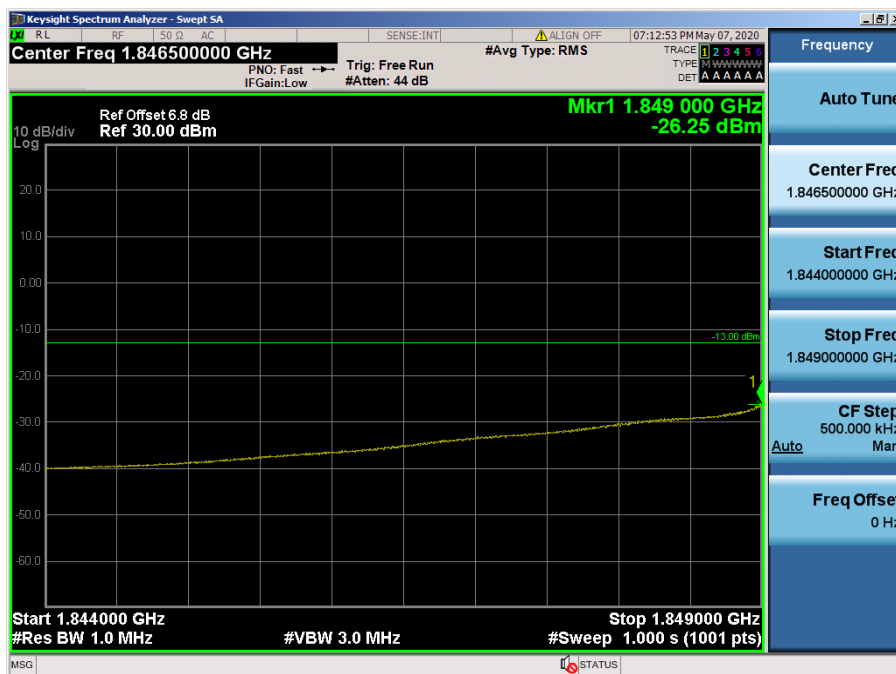

- Upper Extended Band Edge

LTE Band 25, 2 / 10MHz / QPSK- RB Size/Offset (50/0)

- Lower Band Edge

LTE Band 25, 2 / 5MHz / QPSK - RB Size/Offset (1/0)

- Lower Extended Band Edge

LTE Band 25, 2 / 5MHz / 64QAM - RB Size/Offset (12/0)

- Upper Band Edge

LTE Band 25, 2 / 5MHz / QPSK - RB Size/Offset (1/24)

- Upper Extended Band Edge

LTE Band 25, 2 / 5MHz / 16QAM - RB Size/Offset (12/13)

- Lower Band Edge

LTE Band 25, 2 / 3MHz / QPSK - RB Size/Offset (1/0)

- Lower Extended Band Edge

LTE Band 25, 2 / 3MHz / QPSK - RB Size/Offset (8/4)

- Upper Band Edge

LTE Band 25, 2 / 3MHz / 16QAM - RB Size/Offset (1/14)

- Upper Extended Band Edge

LTE Band 25, 2 / 3MHz / QPSK - RB Size/Offset (8/4)