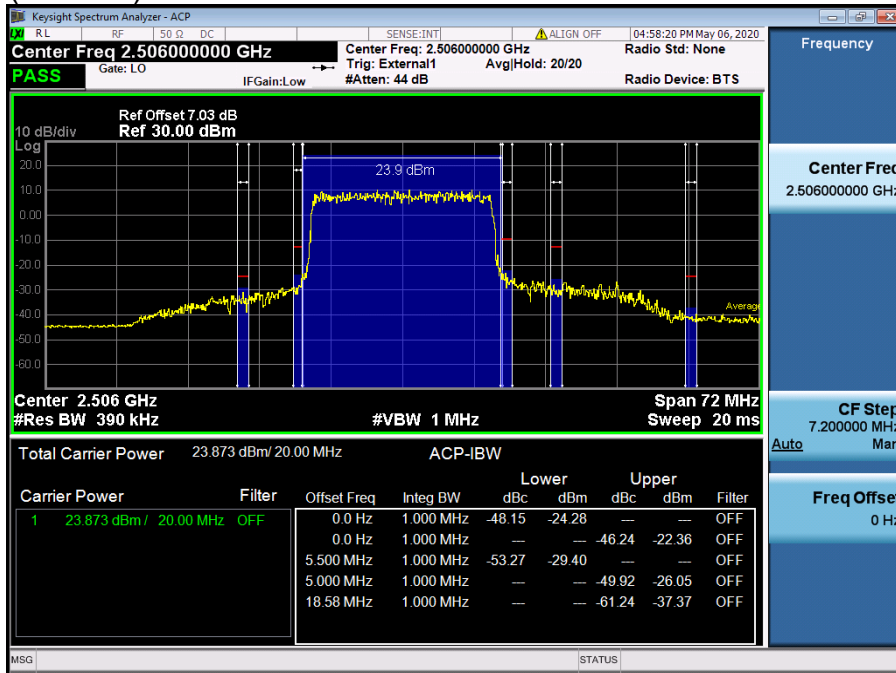

- Lower Band Edge

LTE Band 25, 2 / 1.4MHz / 64QAM - RB Size/Offset (1/0)

- Lower Extended Band Edge

LTE Band 25, 2 / 1.4MHz / 64QAM - RB Size/Offset (3/2)

- Upper Band Edge

LTE Band 25, 2 / 1.4MHz / 64QAM - RB Size/Offset (3/3)

- Upper Extended Band Edge

LTE Band 25, 2 / 1.4MHz / QPSK - RB Size/Offset (3/0)

8.3.8 LTE Band 41

- Band Edge (Low CH)

LTE Band 41 / 20MHz / QPSK - RB Size/Offset (100/0)

- Band Edge (MID CH)

LTE Band 41 / 20MHz / 64QAM - RB Size/Offset (100/0)