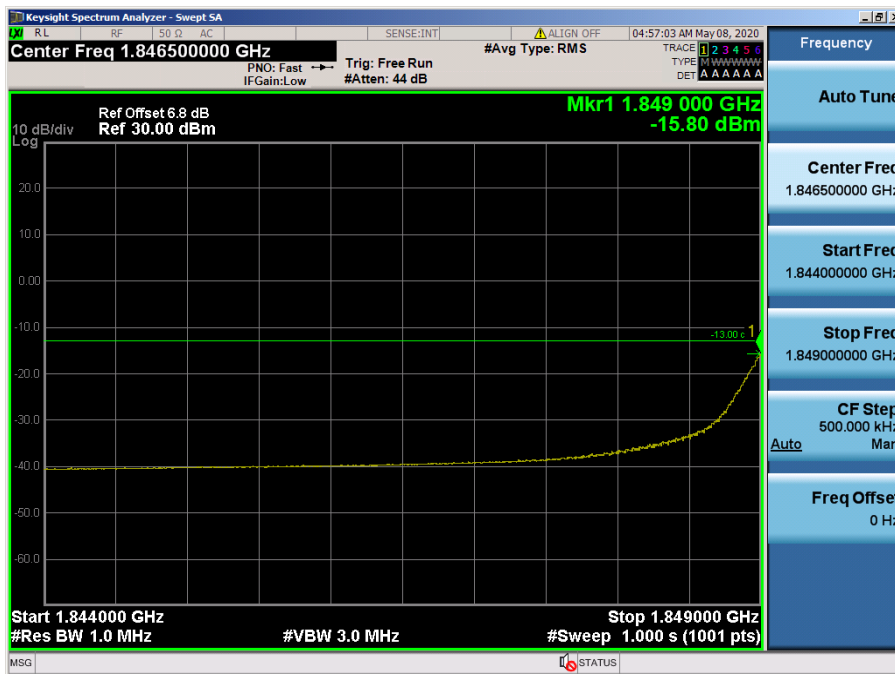

- Upper Band Edge

LTE Band 25, 2 / 5MHz / QPSK - RB Size/Offset (1/24)

- Upper Extended Band Edge

LTE Band 25, 2 / 5MHz / 16QAM - RB Size/Offset (12/13)

- Lower Band Edge

LTE Band 25, 2 / 3MHz / QPSK - RB Size/Offset (1/0)

- Lower Extended Band Edge

LTE Band 25, 2 / 3MHz / QPSK - RB Size/Offset (8/4)

- Upper Band Edge

LTE Band 25, 2 / 3MHz / 16QAM - RB Size/Offset (1/14)

- Upper Extended Band Edge

LTE Band 25, 2 / 3MHz / QPSK - RB Size/Offset (8/4)

- Lower Band Edge

LTE Band 25, 2 / 1.4MHz / 64QAM - RB Size/Offset (1/0)

- Lower Extended Band Edge

LTE Band 25, 2 / 1.4MHz / 64QAM - RB Size/Offset (3/2)

- Upper Band Edge

LTE Band 25, 2 / 1.4MHz / 64QAM - RB Size/Offset (3/3)