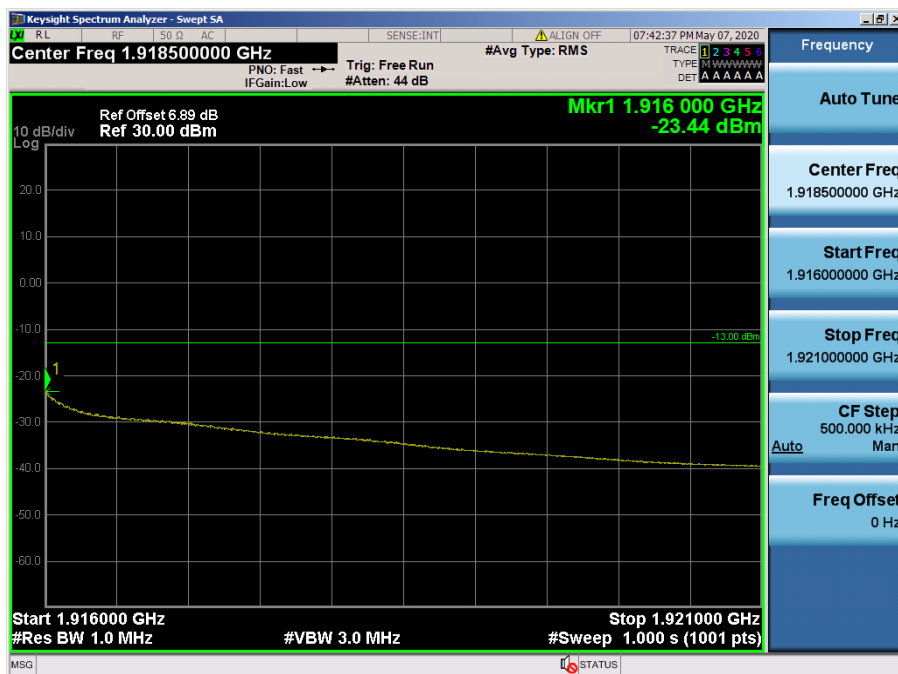

- Upper Band Edge

LTE Band 25, 2 / 5MHz / QPSK - RB Size/Offset (1/24)

- Upper Extended Band Edge

LTE Band 25, 2 / 5MHz / 16QAM - RB Size/Offset (12/13)

- Lower Band Edge

LTE Band 25, 2 / 3MHz / QPSK - RB Size/Offset (1/0)

- Lower Extended Band Edge

LTE Band 25, 2 / 3MHz / QPSK - RB Size/Offset (8/4)

- Upper Band Edge

LTE Band 25, 2 / 3MHz / 16QAM - RB Size/Offset (1/14)

- Upper Extended Band Edge

LTE Band 25, 2 / 3MHz / QPSK - RB Size/Offset (8/4)

- Lower Band Edge

LTE Band 25, 2 / 1.4MHz / 64QAM - RB Size/Offset (1/0)

- Lower Extended Band Edge

LTE Band 25, 2 / 1.4MHz / 64QAM - RB Size/Offset (3/2)

- Upper Band Edge

LTE Band 25, 2 / 1.4MHz / 64QAM - RB Size/Offset (3/3)