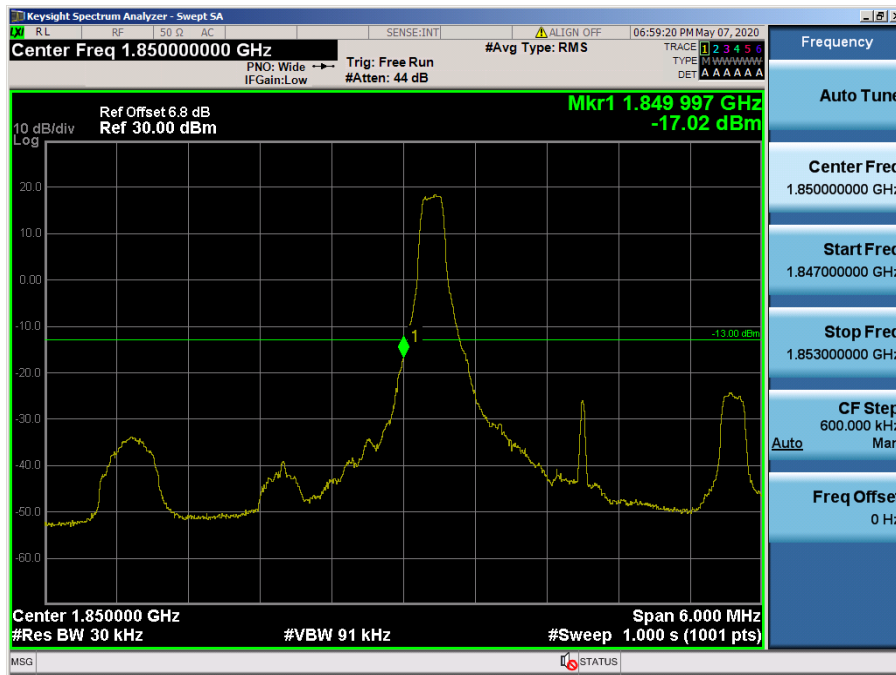

- Upper Extended Band Edge

LTE Band 25, 2 / 10MHz / QPSK- RB Size/Offset (50/0)

- Lower Band Edge

LTE Band 25, 2 / 5MHz / QPSK - RB Size/Offset (1/0)

- Lower Extended Band Edge

LTE Band 25, 2 / 5MHz / 64QAM - RB Size/Offset (12/0)

- Upper Band Edge

LTE Band 25, 2 / 5MHz / QPSK - RB Size/Offset (1/24)

- Upper Extended Band Edge

LTE Band 25, 2 / 5MHz / 16QAM - RB Size/Offset (12/13)

- Lower Band Edge

LTE Band 25, 2 / 3MHz / QPSK - RB Size/Offset (1/0)

- Lower Extended Band Edge

LTE Band 25, 2 / 3MHz / QPSK - RB Size/Offset (8/4)

- Upper Band Edge

LTE Band 25, 2 / 3MHz / 16QAM - RB Size/Offset (1/14)

- Upper Extended Band Edge

LTE Band 25, 2 / 3MHz / QPSK - RB Size/Offset (8/4)