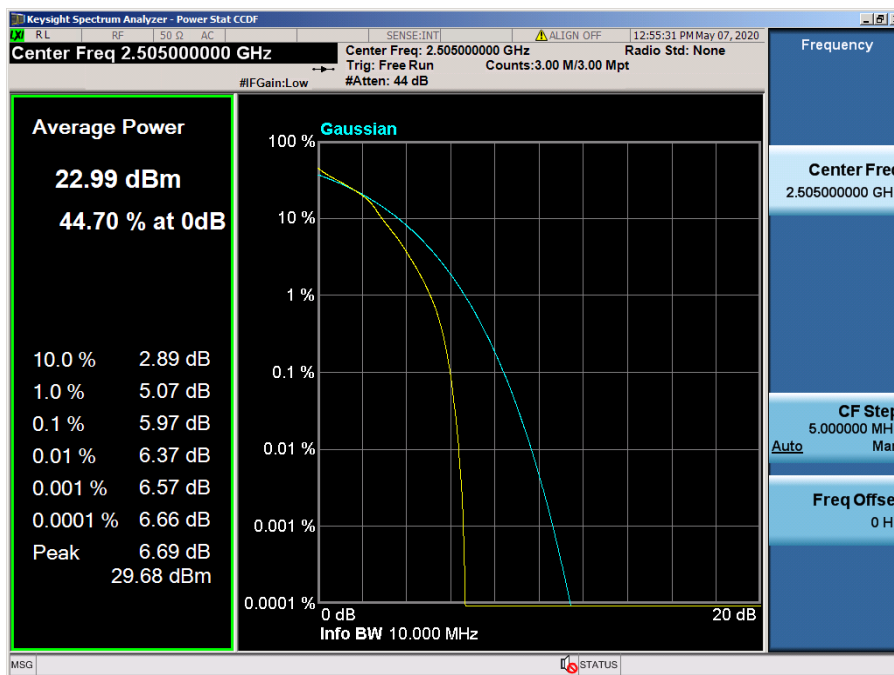

LTE Band 7 / 15 MHz / 64QAM - RB Size 75

LTE Band 7 / 10 MHz / QPSK - RB Size 50

LTE Band 7 / 10 MHz / 16QAM - RB Size 50

LTE Band 7 / 10 MHz / 64QAM - RB Size 50

LTE Band 7 / 5 MHz / QPSK - RB Size 25

LTE Band 7 / 5 MHz / 16QAM - RB Size 25

LTE Band 7 / 5 MHz / 64QAM - RB Size 25

8.3 BAND EDGE EMISSIONS(Conducted)

8.3.1 LTE Band 12, 17

- Lower Band Edge

LTE Band 12, 17 / 10 MHz / QPSK - RB Size/Offset (50/0)

- Lower Extended Band Edge

LTE Band 12, 17 / 10 MHz / QPSK - RB Size/Offset (50/0)