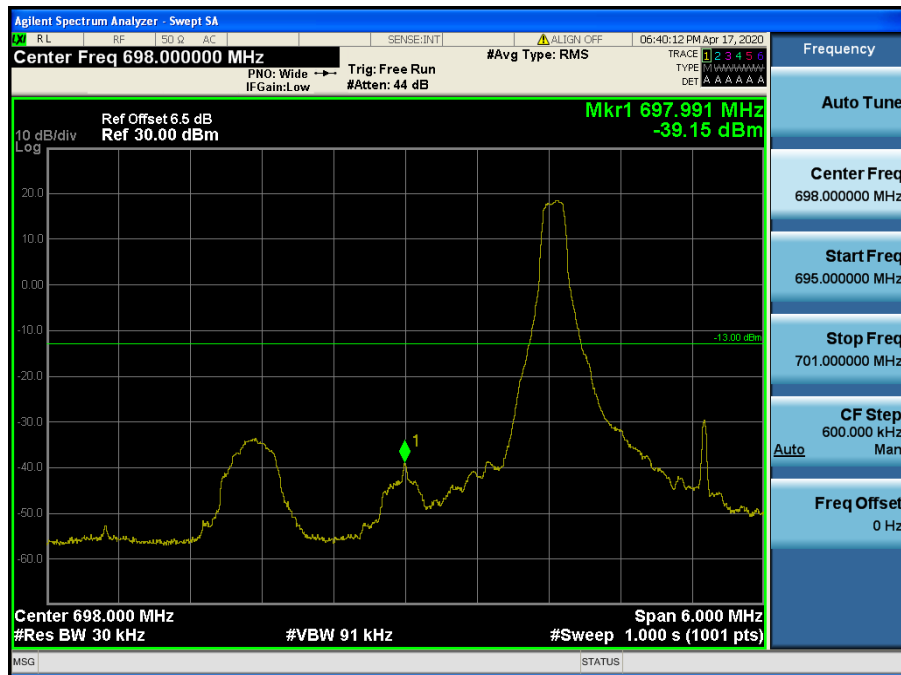

8.3.2 LTE Band 12

- Lower Band Edge

LTE Band 12 / 3MHz / QPSK - RB Size/Offset (1/0)

- Lower Extended Band Edge