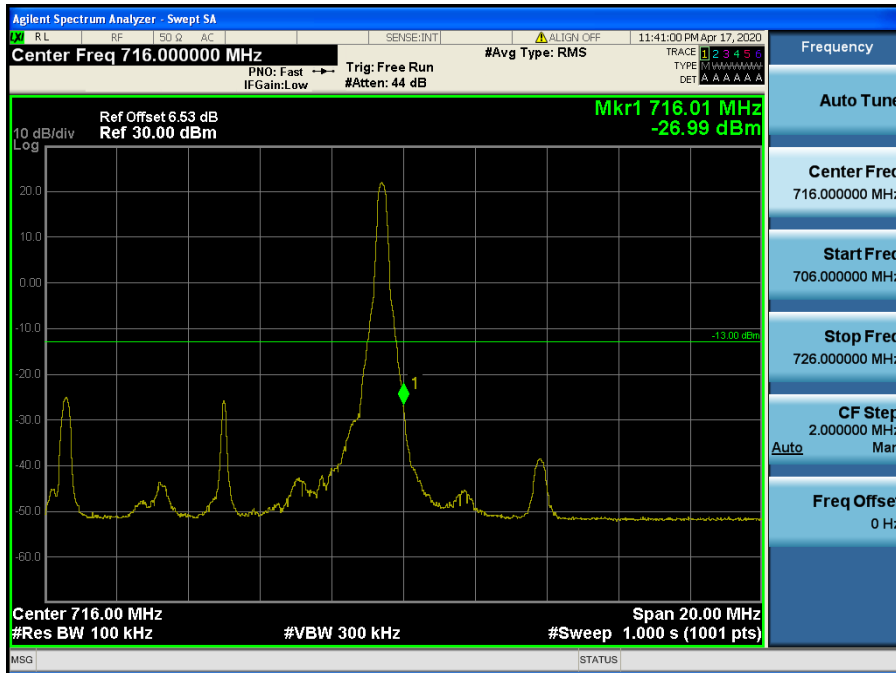

LTE Band 7 / 5 MHz / 64QAM - RB Size 25

8.3 BAND EDGE EMISSIONS(Conducted)

8.3.1 LTE Band 12, 17

- Lower Band Edge

LTE Band 12, 17 / 10 MHz / QPSK - RB Size/Offset (50/0)

- Lower Extended Band Edge

LTE Band 12, 17 / 10 MHz / QPSK - RB Size/Offset (50/0)

- Upper Band Edge

LTE Band 12, 17 / 10 MHz / 16QAM - RB Size/Offset (1/49)

- Upper Extended Band Edge

LTE Band 12, 17 / 10 MHz / QPSK - RB Size/Offset (50/0)

- Lower Band Edge

LTE Band 12, 17 / 5 MHz / 64QAM - RB Size/Offset (25/0)