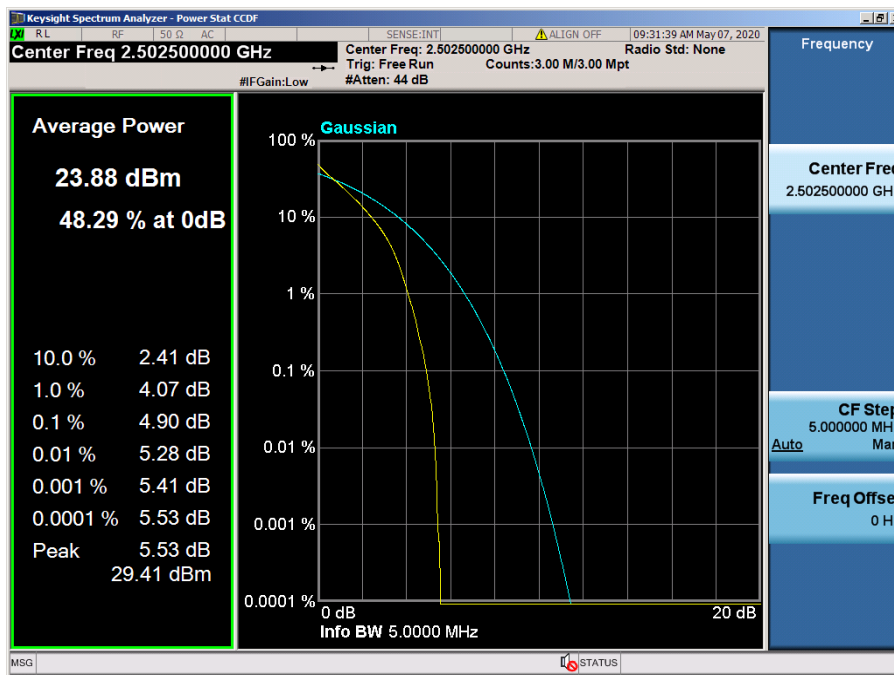

LTE Band 7 / 15 MHz / 64QAM - RB Size 75

LTE Band 7 / 10 MHz / QPSK - RB Size 50

LTE Band 7 / 10 MHz / 16QAM - RB Size 50

LTE Band 7 / 10 MHz / 64QAM - RB Size 50

LTE Band 7 / 5 MHz / QPSK - RB Size 25

LTE Band 7 / 5 MHz / 16QAM - RB Size 25

LTE Band 7 / 5 MHz / 64QAM - RB Size 25

8.3 BAND EDGE EMISSIONS(Conducted)

8.3.1 LTE Band 12, 17

- Lower Band Edge

LTE Band 12, 17 / 10 MHz / QPSK - RB Size/Offset (50/0)

- Lower Extended Band Edge

LTE Band 12, 17 / 10 MHz / QPSK - RB Size/Offset (50/0)