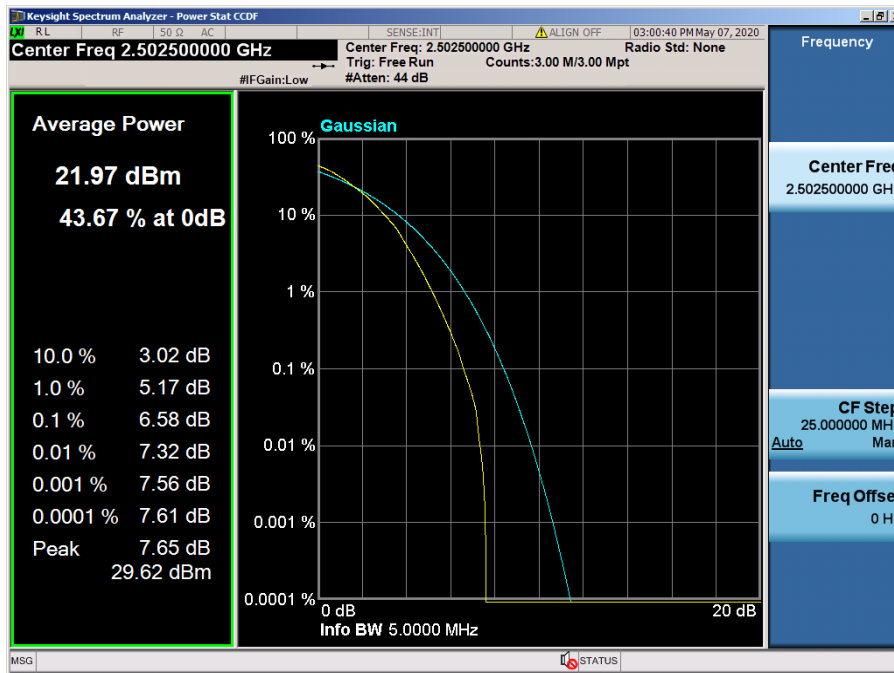

LTE Band 7 / 15 MHz / 64QAM - RB Size 75

LTE Band 7 / 10 MHz / QPSK - RB Size 50

LTE Band 7 / 10 MHz / 16QAM - RB Size 50

LTE Band 7 / 10 MHz / 64QAM - RB Size 50

LTE Band 7 / 5 MHz / QPSK - RB Size 25

LTE Band 7 / 5 MHz / 16QAM - RB Size 25

LTE Band 7 / 5 MHz / 64QAM - RB Size 25

8.3 BAND EDGE EMISSIONS(Conducted)

8.3.1 LTE Band 12, 17

- Lower Band Edge

LTE Band 12, 17 / 10 MHz / QPSK - RB Size/Offset (50/0)

- Lower Extended Band Edge

LTE Band 12, 17 / 10 MHz / QPSK - RB Size/Offset (50/0)