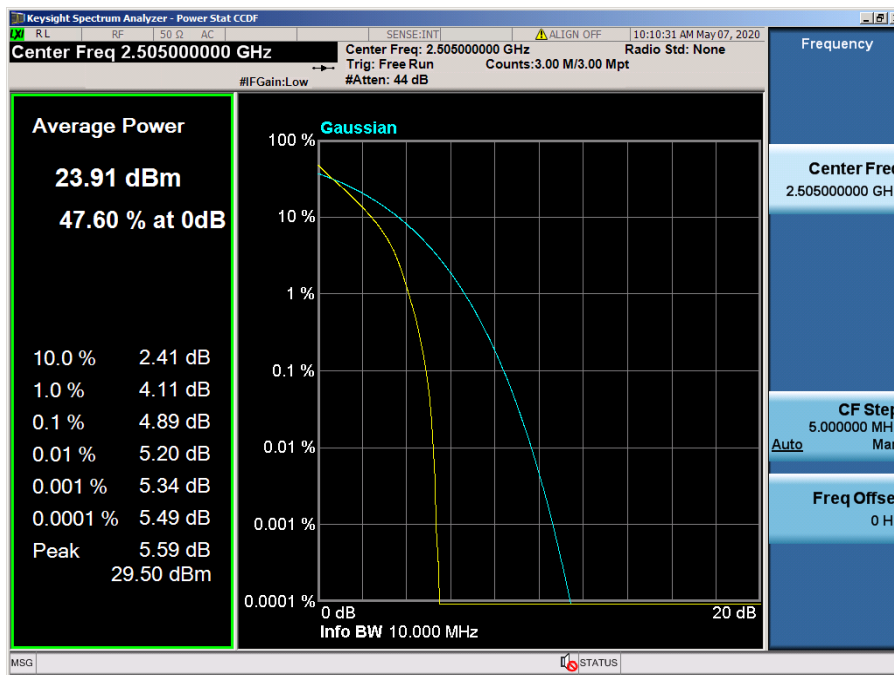

LTE Band 7 / 15 MHz / 64QAM - RB Size 75

LTE Band 7 / 10 MHz / QPSK - RB Size 50

LTE Band 7 / 10 MHz / 16QAM - RB Size 50

LTE Band 7 / 10 MHz / 64QAM - RB Size 50

LTE Band 7 / 5 MHz / QPSK - RB Size 25

LTE Band 7 / 5 MHz / 16QAM - RB Size 25

LTE Band 7 / 5 MHz / 64QAM - RB Size 25

8.3 BAND EDGE EMISSIONS(Conducted)

8.3.1 LTE Band 12, 17

- Lower Band Edge

LTE Band 12, 17 / 10 MHz / QPSK - RB Size/Offset (50/0)

- Lower Extended Band Edge

LTE Band 12, 17 / 10 MHz / QPSK - RB Size/Offset (50/0)