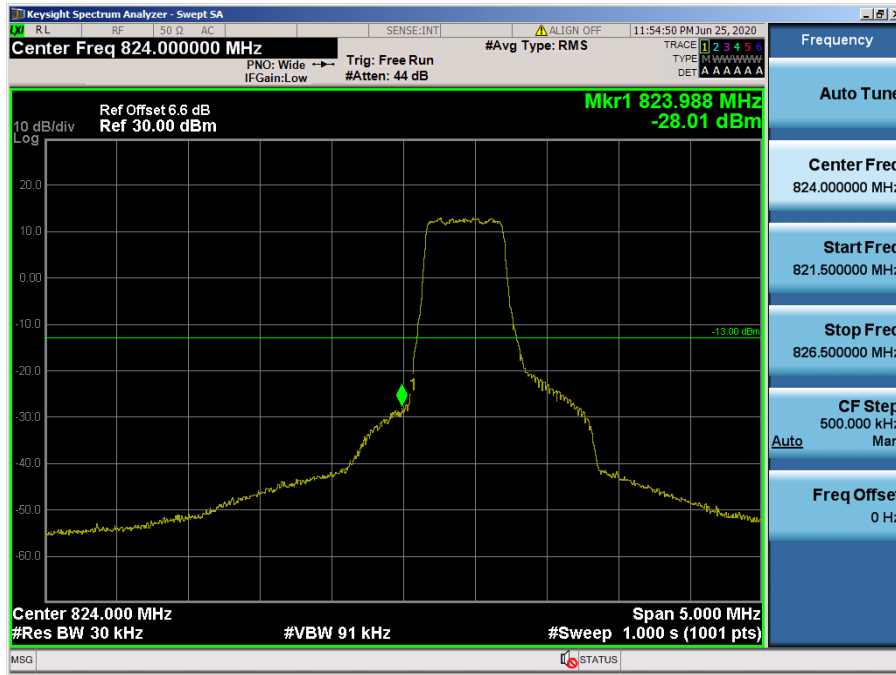

- Upper Band Edge

LTE Band 5 / 3MHz / 16QAM - RB Size/Offset (1/14)

- Upper Extended Band Edge

LTE Band 5 / 3MHz / 16QAM - RB Size/Offset (1/14)

- Lower Band Edge

LTE Band 5 / 1.4 MHz / 16QAM - RB Size/Offset (3/0)

- Lower Extended Band Edge

LTE Band 5 / 1.4 MHz / 64QAM - RB Size/Offset (6/0)

- Upper Band Edge

LTE Band 5 / 1.4 MHz / QPSK - RB Size/Offset (3/3)

- Upper Extended Band Edge

LTE Band 5 / 1.4 MHz / 16QAM - RB Size/Offset (3/3)