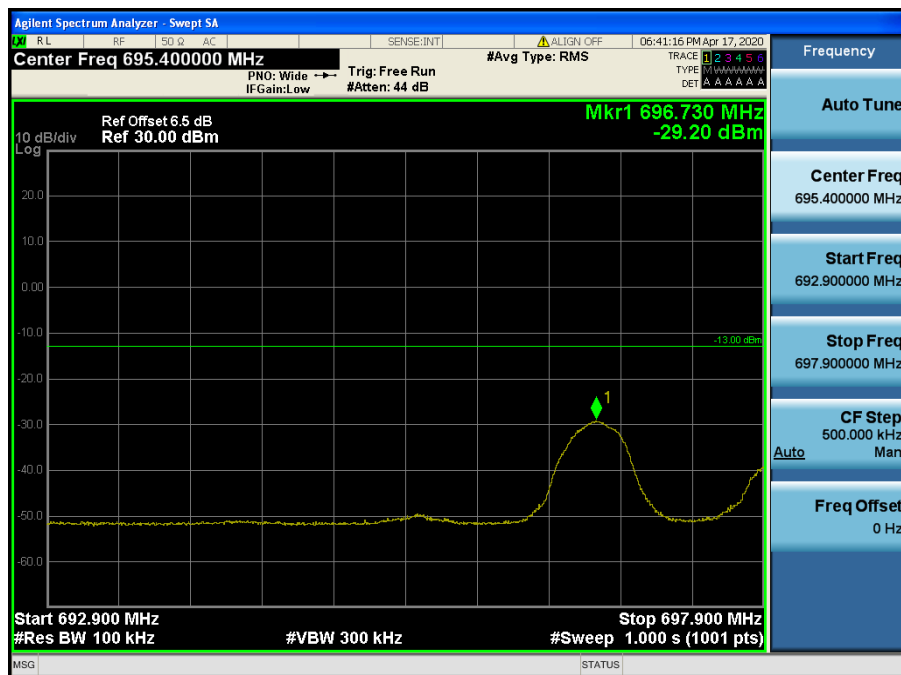

LTE Band 12 / 3MHz / QPSK - RB Size/Offset (1/0)