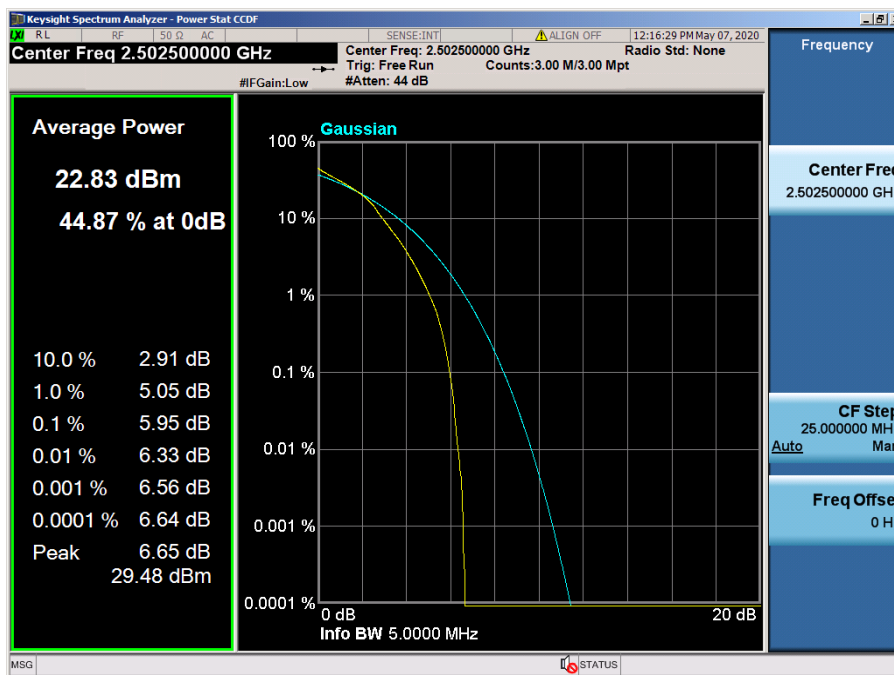

LTE Band 7 / 15 MHz / 64QAM - RB Size 75

LTE Band 7 / 10 MHz / QPSK - RB Size 50

LTE Band 7 / 10 MHz / 16QAM - RB Size 50

LTE Band 7 / 10 MHz / 64QAM - RB Size 50

LTE Band 7 / 5 MHz / QPSK - RB Size 25

LTE Band 7 / 5 MHz / 16QAM - RB Size 25

LTE Band 7 / 5 MHz / 64QAM - RB Size 25

8.3 BAND EDGE EMISSIONS(Conducted)

8.3.1 LTE Band 12, 17

- Lower Band Edge

LTE Band 12, 17 / 10 MHz / QPSK - RB Size/Offset (50/0)

- Lower Extended Band Edge

LTE Band 12, 17 / 10 MHz / QPSK - RB Size/Offset (50/0)