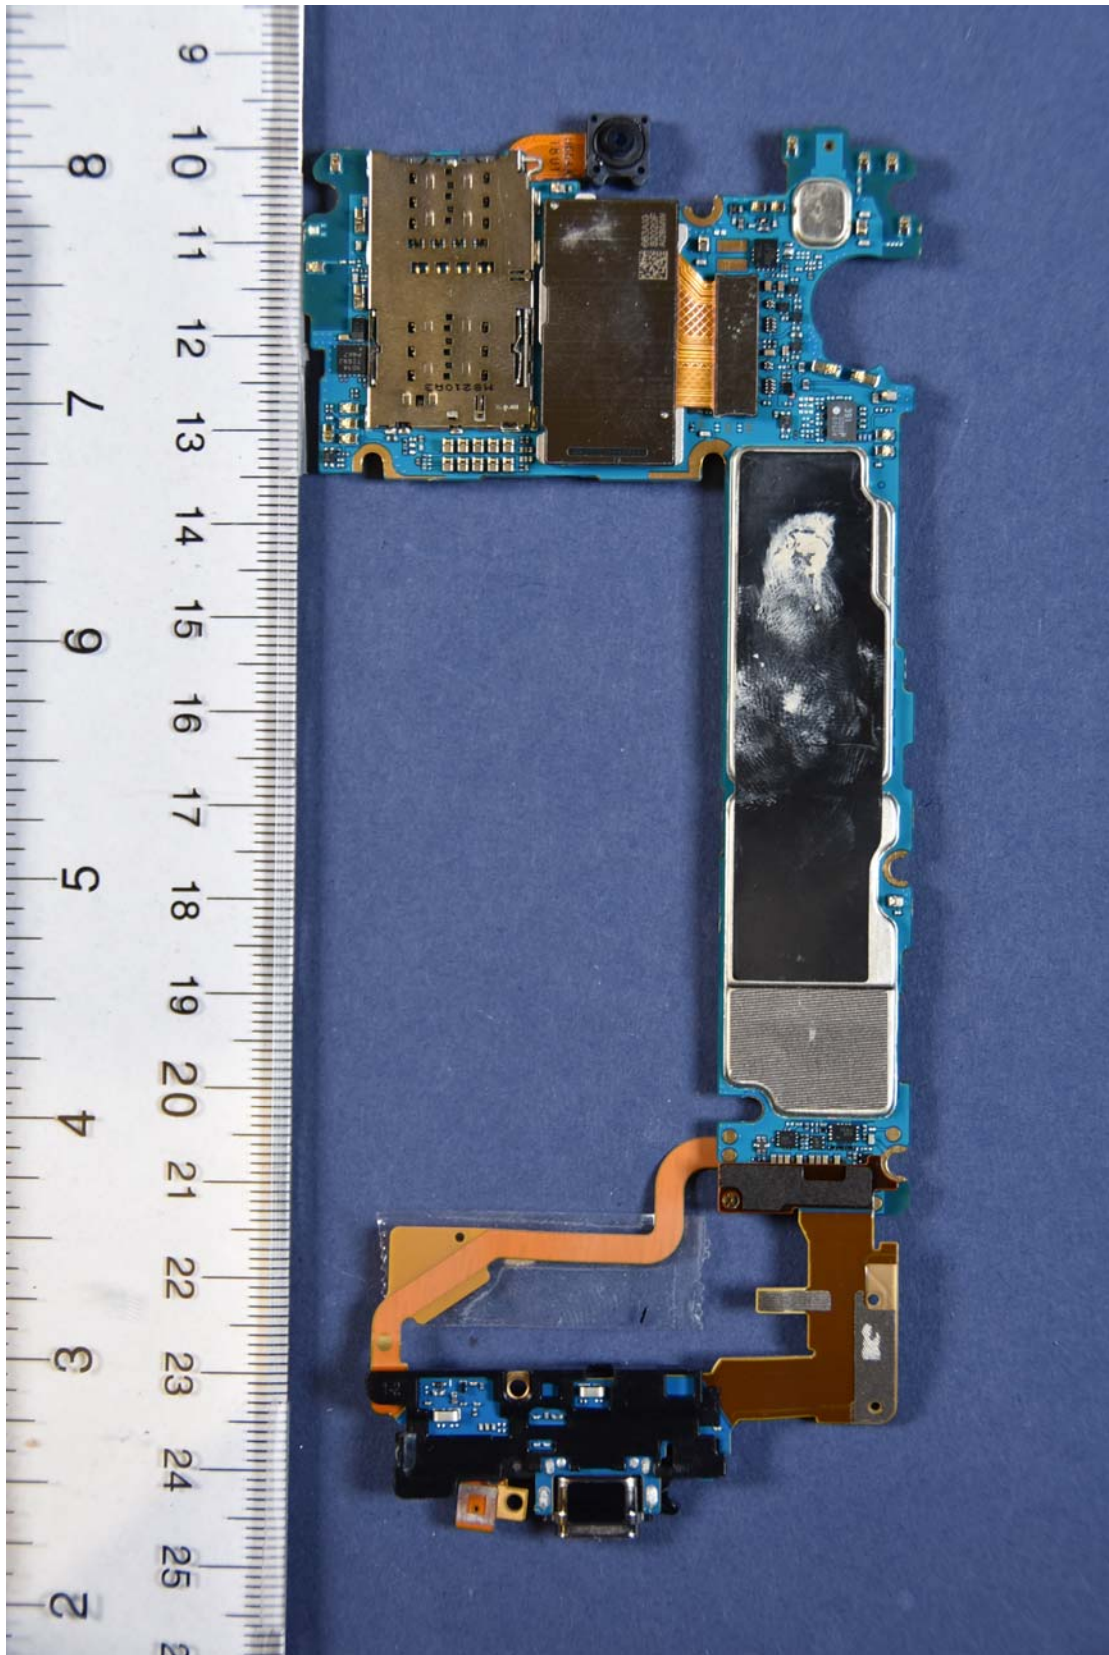

INTERNAL PHOTOGRAPHS

	LG Electronics MobileComm U.S.A FCC ID: ZNFG710VM	Model: LM-G710VM
Internal Photos	EUT Type: Portable Handset	Page 1 of 8

	<p>LG Electronics MobileComm U.S.A FCC ID: ZNFG710VM</p>	<p>Model: LM-G710VM</p>
<p>Internal Photos</p>	<p>EUT Type: Portable Handset</p>	<p>Page 2 of 8</p>

	<p>LG Electronics MobileComm U.S.A FCC ID: ZNFG710VM</p>	<p>Model: LM-G710VM</p>
<p>Internal Photos</p>	<p>EUT Type: Portable Handset</p>	<p>Page 3 of 8</p>

	LG Electronics MobileComm U.S.A FCC ID: ZNFG710VM	Model: LM-G710VM
Internal Photos	EUT Type: Portable Handset	Page 4 of 8

	LG Electronics MobileComm U.S.A FCC ID: ZNFG710VM	Model: LM-G710VM
Internal Photos	EUT Type: Portable Handset	Page 5 of 8

	LG Electronics MobileComm U.S.A FCC ID: ZNFG710VM	Model: LM-G710VM
Internal Photos	EUT Type: Portable Handset	Page 6 of 8