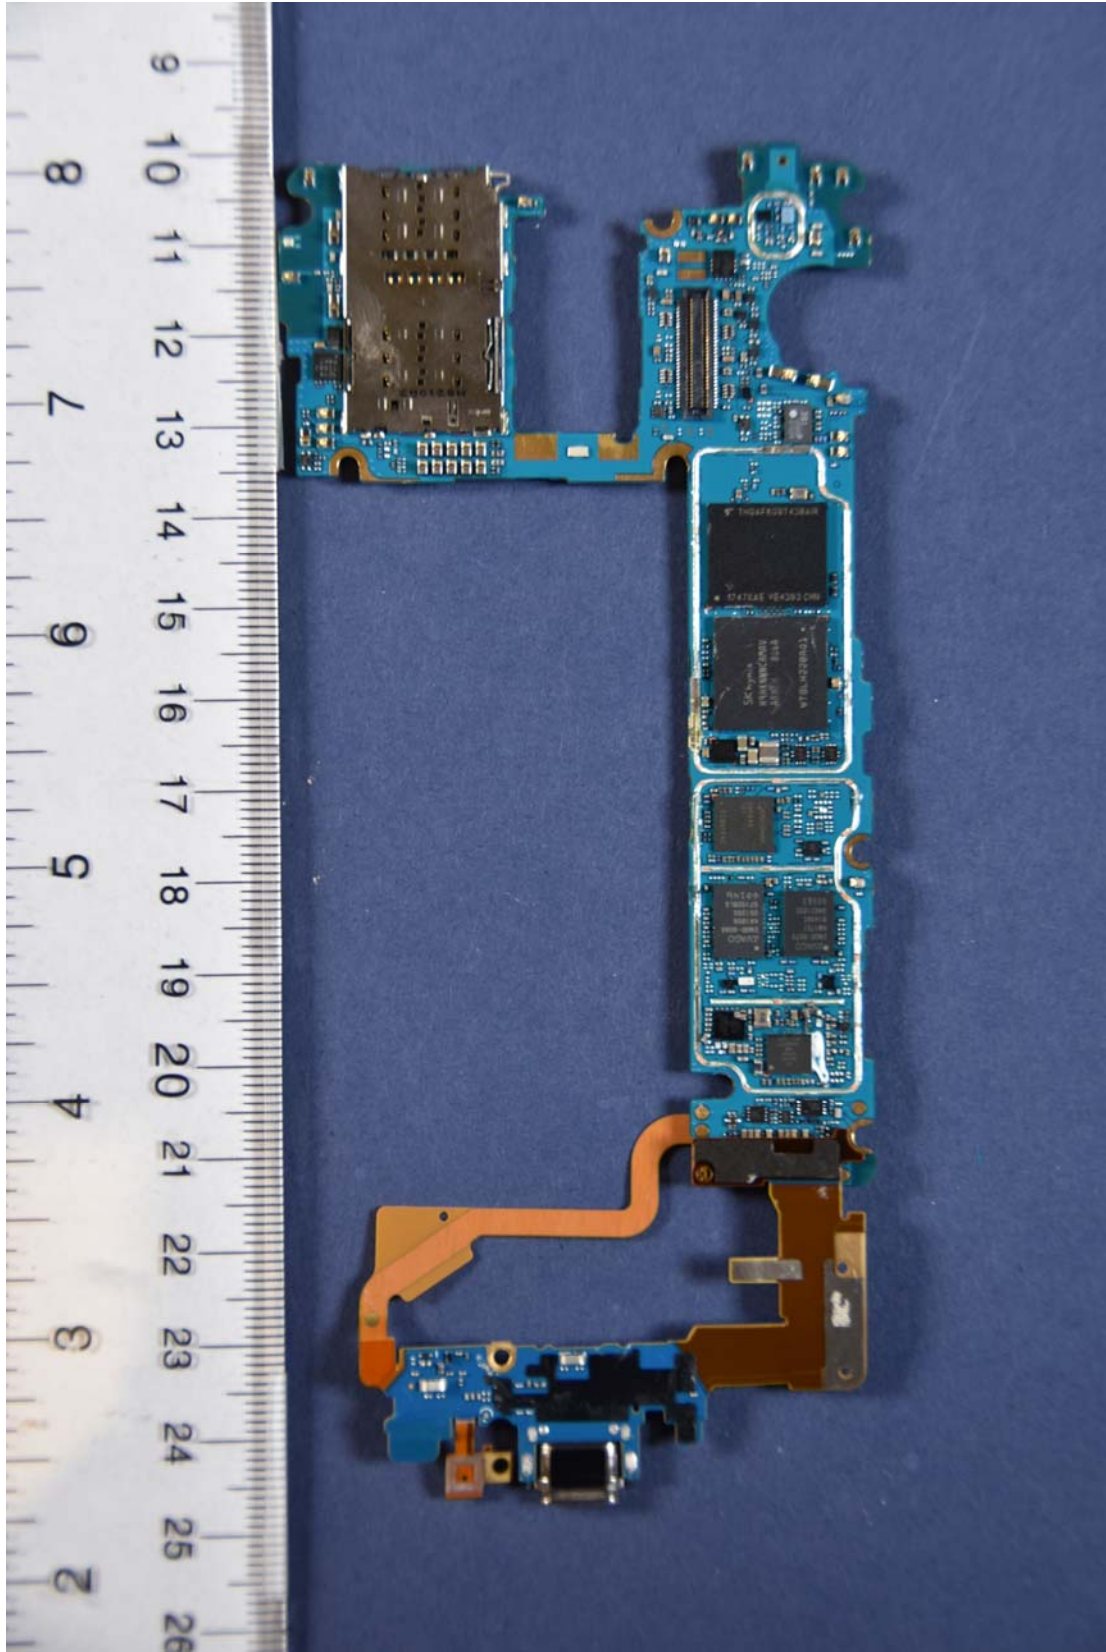

INTERNAL PHOTOGRAPHS

	LG Electronics MobileComm U.S.A FCC ID: ZNFG710VM	Model: LM-G710VM
Internal Photos	EUT Type: Portable Handset	Page 1 of 8

	<p>LG Electronics MobileComm U.S.A FCC ID: ZNFG710VM</p>	<p>Model: LM-G710VM</p>
<p>Internal Photos</p>	<p>EUT Type: Portable Handset</p>	<p>Page 2 of 8</p>

	<p>LG Electronics MobileComm U.S.A FCC ID: ZNFG710VM</p>	<p>Model: LM-G710VM</p>
<p>Internal Photos</p>	<p>EUT Type: Portable Handset</p>	<p>Page 3 of 8</p>

	LG Electronics MobileComm U.S.A FCC ID: ZNFG710VM	Model: LM-G710VM
Internal Photos	EUT Type: Portable Handset	Page 4 of 8

	LG Electronics MobileComm U.S.A FCC ID: ZNFG710VM	Model: LM-G710VM
Internal Photos	EUT Type: Portable Handset	Page 5 of 8

	LG Electronics MobileComm U.S.A FCC ID: ZNFG710VM	Model: LM-G710VM
Internal Photos	EUT Type: Portable Handset	Page 6 of 8

	LG Electronics MobileComm U.S.A FCC ID: ZNFG710VM	Model: LM-G710VM
Internal Photos	EUT Type: Portable Handset	Page 7 of 8

	LG Electronics MobileComm U.S.A FCC ID: ZNFG710VM	Model: LM-G710VM
Internal Photos	EUT Type: Portable Handset	Page 8 of 8