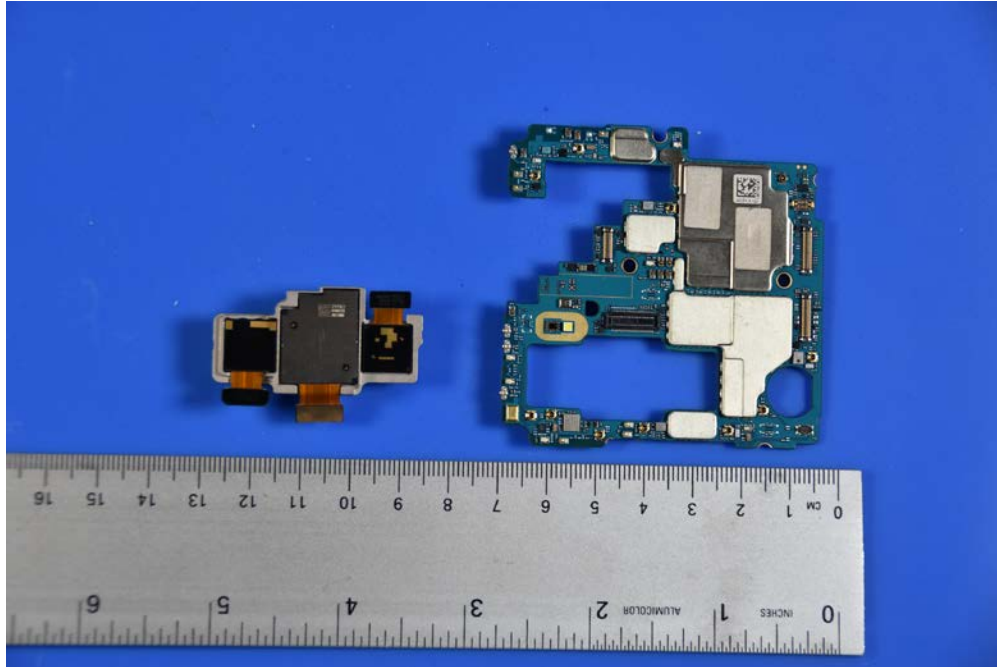

INTERNAL PHOTOGRAPHS

	<p>LG Electronics USA, Inc. FCC ID: ZNFF100TM</p>	<p>Model: LM-F100TM</p>
<p>Internal Photos</p>	<p>EUT Type: Portable Handset</p>	<p>Page 2 of 8</p>

	LG Electronics USA, Inc. FCC ID: ZNFF100TM	Model: LM-F100TM
Internal Photos	EUT Type: Portable Handset	Page 3 of 8

	LG Electronics USA, Inc. FCC ID: ZNFF100TM	Model: LM-F100TM
Internal Photos	EUT Type: Portable Handset	Page 4 of 8

	<p>LG Electronics USA, Inc. FCC ID: ZNFF100TM</p>	<p>Model: LM-F100TM</p>
<p>Internal Photos</p>	<p>EUT Type: Portable Handset</p>	<p>Page 8 of 8</p>