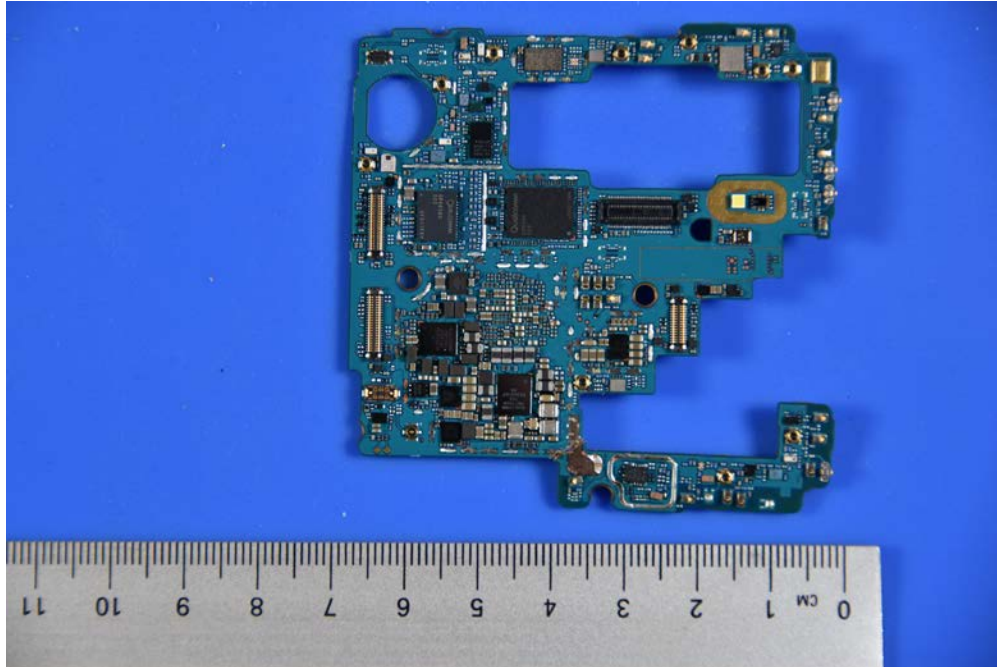

INTERNAL PHOTOGRAPHS

	<p>LG Electronics USA, Inc. FCC ID: ZNFF100TM</p>	<p>Model: LM-F100TM</p>
<p>Internal Photos</p>	<p>EUT Type: Portable Handset</p>	<p>Page 2 of 8</p>

	LG Electronics USA, Inc. FCC ID: ZNFF100TM	Model: LM-F100TM
Internal Photos	EUT Type: Portable Handset	Page 3 of 8

	LG Electronics USA, Inc. FCC ID: ZNFF100TM	Model: LM-F100TM
Internal Photos	EUT Type: Portable Handset	Page 4 of 8

	<p>LG Electronics USA, Inc. FCC ID: ZNFF100TM</p>	<p>Model: LM-F100TM</p>
<p>Internal Photos</p>	<p>EUT Type: Portable Handset</p>	<p>Page 8 of 8</p>