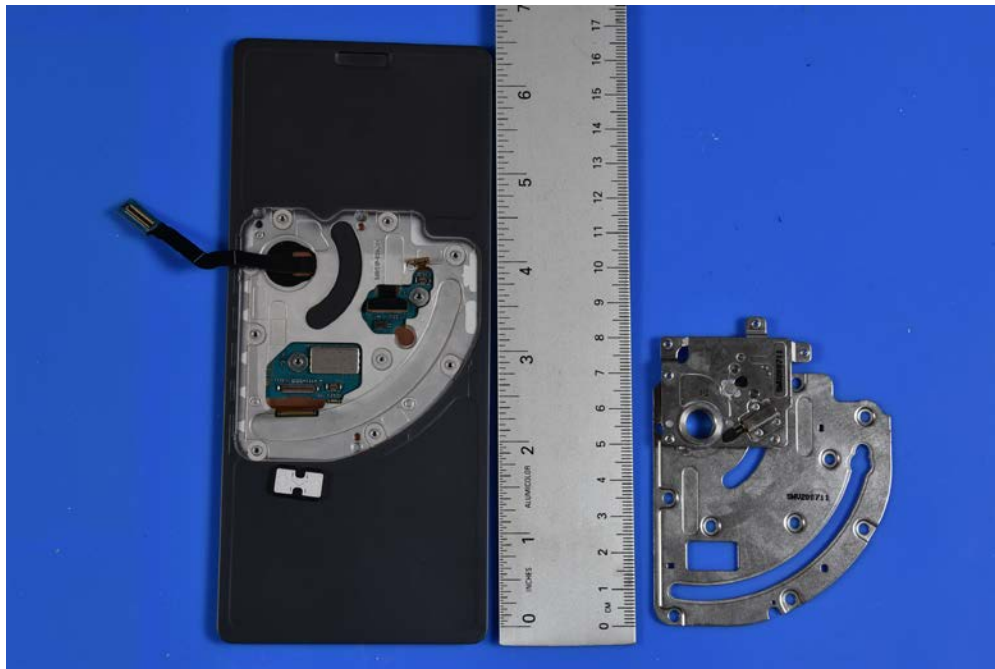

INTERNAL PHOTOGRAPHS

	<p>LG Electronics USA, Inc. FCC ID: ZNFF100TM</p>	<p>Model: LM-F100TM</p>
<p>Internal Photos</p>	<p>EUT Type: Portable Handset</p>	<p>Page 2 of 8</p>

	LG Electronics USA, Inc. FCC ID: ZNFF100TM	Model: LM-F100TM
Internal Photos	EUT Type: Portable Handset	Page 3 of 8

	LG Electronics USA, Inc. FCC ID: ZNFF100TM	Model: LM-F100TM
Internal Photos	EUT Type: Portable Handset	Page 4 of 8

	<p>LG Electronics USA, Inc. FCC ID: ZNFF100TM</p>	<p>Model: LM-F100TM</p>
<p>Internal Photos</p>	<p>EUT Type: Portable Handset</p>	<p>Page 8 of 8</p>