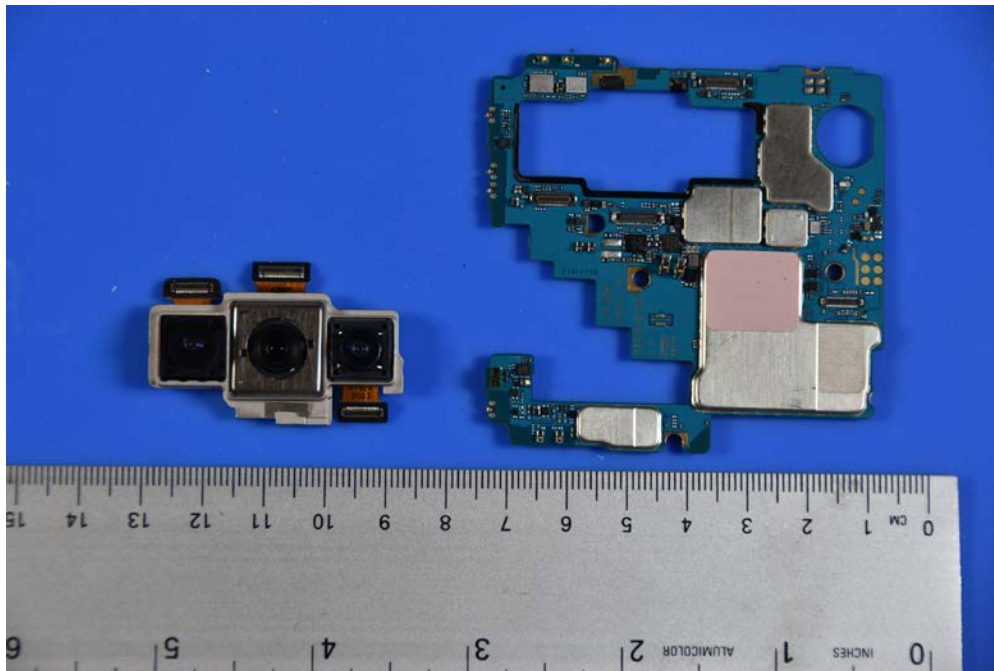

INTERNAL PHOTOGRAPHS

	<p>LG Electronics USA, Inc. FCC ID: ZNFF100TM</p>	<p>Model: LM-F100TM</p>
<p>Internal Photos</p>	<p>EUT Type: Portable Handset</p>	<p>Page 2 of 8</p>

	LG Electronics USA, Inc. FCC ID: ZNFF100TM	Model: LM-F100TM
Internal Photos	EUT Type: Portable Handset	Page 3 of 8

	LG Electronics USA, Inc. FCC ID: ZNFF100TM	Model: LM-F100TM
Internal Photos	EUT Type: Portable Handset	Page 4 of 8

	<p>LG Electronics USA, Inc. FCC ID: ZNFF100TM</p>	<p>Model: LM-F100TM</p>
<p>Internal Photos</p>	<p>EUT Type: Portable Handset</p>	<p>Page 8 of 8</p>