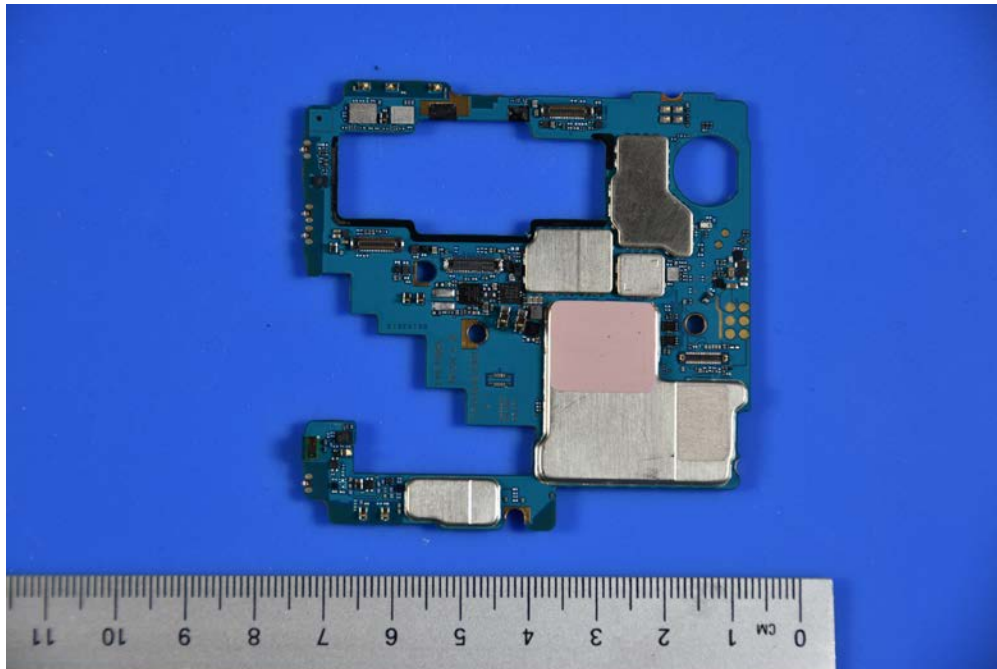

INTERNAL PHOTOGRAPHS

	<p>LG Electronics USA, Inc. FCC ID: ZNFF100TM</p>	<p>Model: LM-F100TM</p>
<p>Internal Photos</p>	<p>EUT Type: Portable Handset</p>	<p>Page 2 of 8</p>

	LG Electronics USA, Inc. FCC ID: ZNFF100TM	Model: LM-F100TM
Internal Photos	EUT Type: Portable Handset	Page 3 of 8

	LG Electronics USA, Inc. FCC ID: ZNFF100TM	Model: LM-F100TM
Internal Photos	EUT Type: Portable Handset	Page 4 of 8

	<p>LG Electronics USA, Inc. FCC ID: ZNFF100TM</p>	<p>Model: LM-F100TM</p>
<p>Internal Photos</p>	<p>EUT Type: Portable Handset</p>	<p>Page 8 of 8</p>