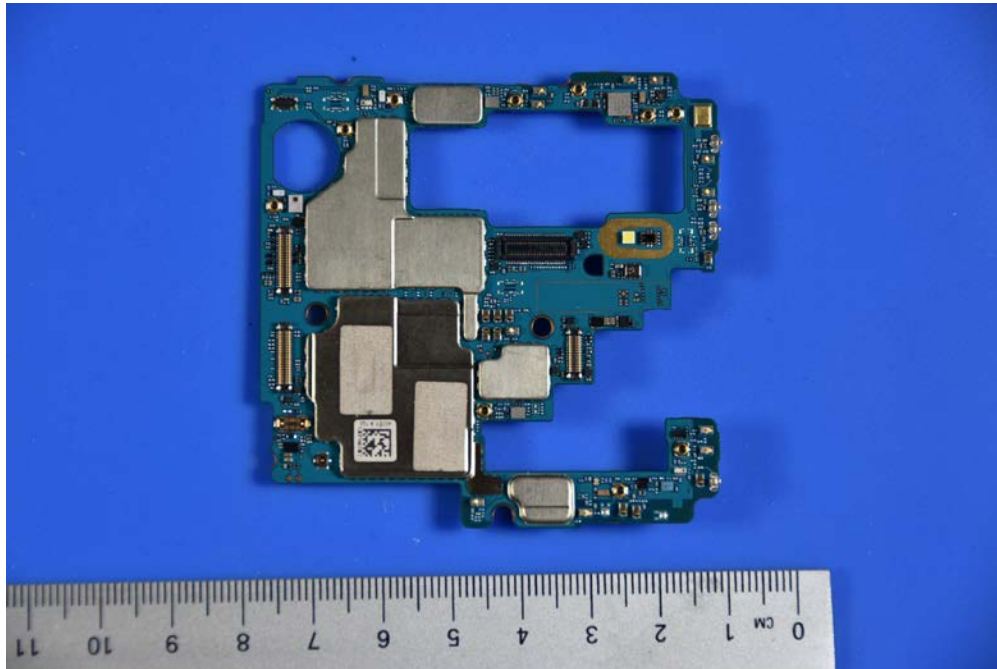

INTERNAL PHOTOGRAPHS

	<p>LG Electronics USA, Inc. FCC ID: ZNFF100TM</p>	<p>Model: LM-F100TM</p>
<p>Internal Photos</p>	<p>EUT Type: Portable Handset</p>	<p>Page 2 of 8</p>

	LG Electronics USA, Inc. FCC ID: ZNFF100TM	Model: LM-F100TM
Internal Photos	EUT Type: Portable Handset	Page 3 of 8

	LG Electronics USA, Inc. FCC ID: ZNFF100TM	Model: LM-F100TM
Internal Photos	EUT Type: Portable Handset	Page 4 of 8

	<p>LG Electronics USA, Inc. FCC ID: ZNFF100TM</p>	<p>Model: LM-F100TM</p>
<p>Internal Photos</p>	<p>EUT Type: Portable Handset</p>	<p>Page 8 of 8</p>