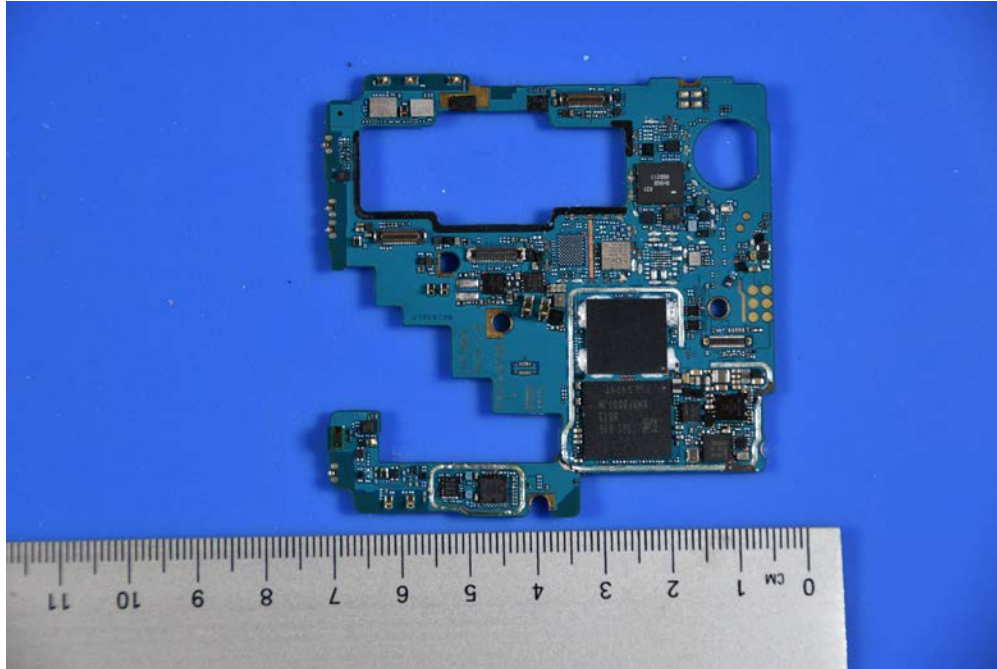

INTERNAL PHOTOGRAPHS

	<p>LG Electronics USA, Inc. FCC ID: ZNFF100TM</p>	<p>Model: LM-F100TM</p>
<p>Internal Photos</p>	<p>EUT Type: Portable Handset</p>	<p>Page 2 of 8</p>

	LG Electronics USA, Inc. FCC ID: ZNFF100TM	Model: LM-F100TM
Internal Photos	EUT Type: Portable Handset	Page 3 of 8

	LG Electronics USA, Inc. FCC ID: ZNFF100TM	Model: LM-F100TM
Internal Photos	EUT Type: Portable Handset	Page 4 of 8

	<p>LG Electronics USA, Inc. FCC ID: ZNFF100TM</p>	<p>Model: LM-F100TM</p>
<p>Internal Photos</p>	<p>EUT Type: Portable Handset</p>	<p>Page 8 of 8</p>