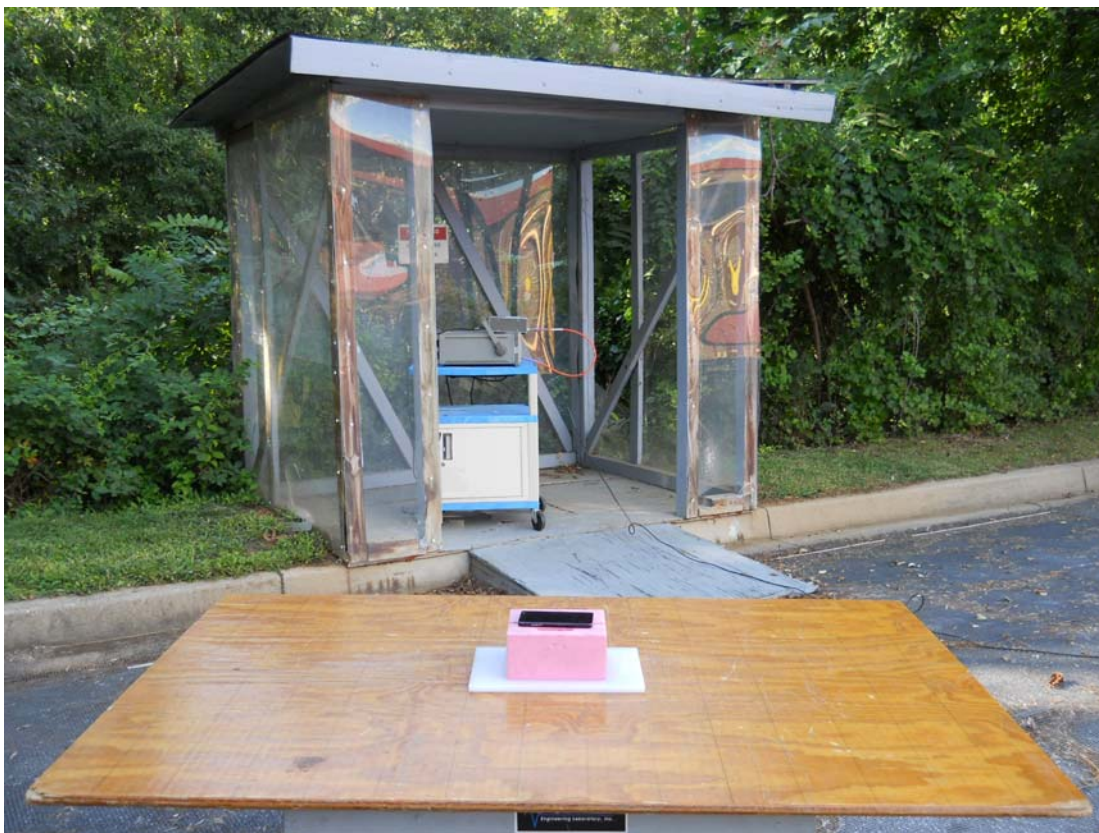

TEST SETUP PHOTOGRAPHS

	<p>LG Electronics MobileComm U.S.A FCC ID: ZNFE973 CIIPC</p>	<p>Model: E973</p>
<p>Test Set-Up Photos</p>	<p>EUT Type: Portable Handset</p>	<p>Page 1 of 2</p>

	LG Electronics MobileComm U.S.A FCC ID: ZNFE973 CIIPC	Model: E973
Test Set-Up Photos	EUT Type: Portable Handset	Page 2 of 2